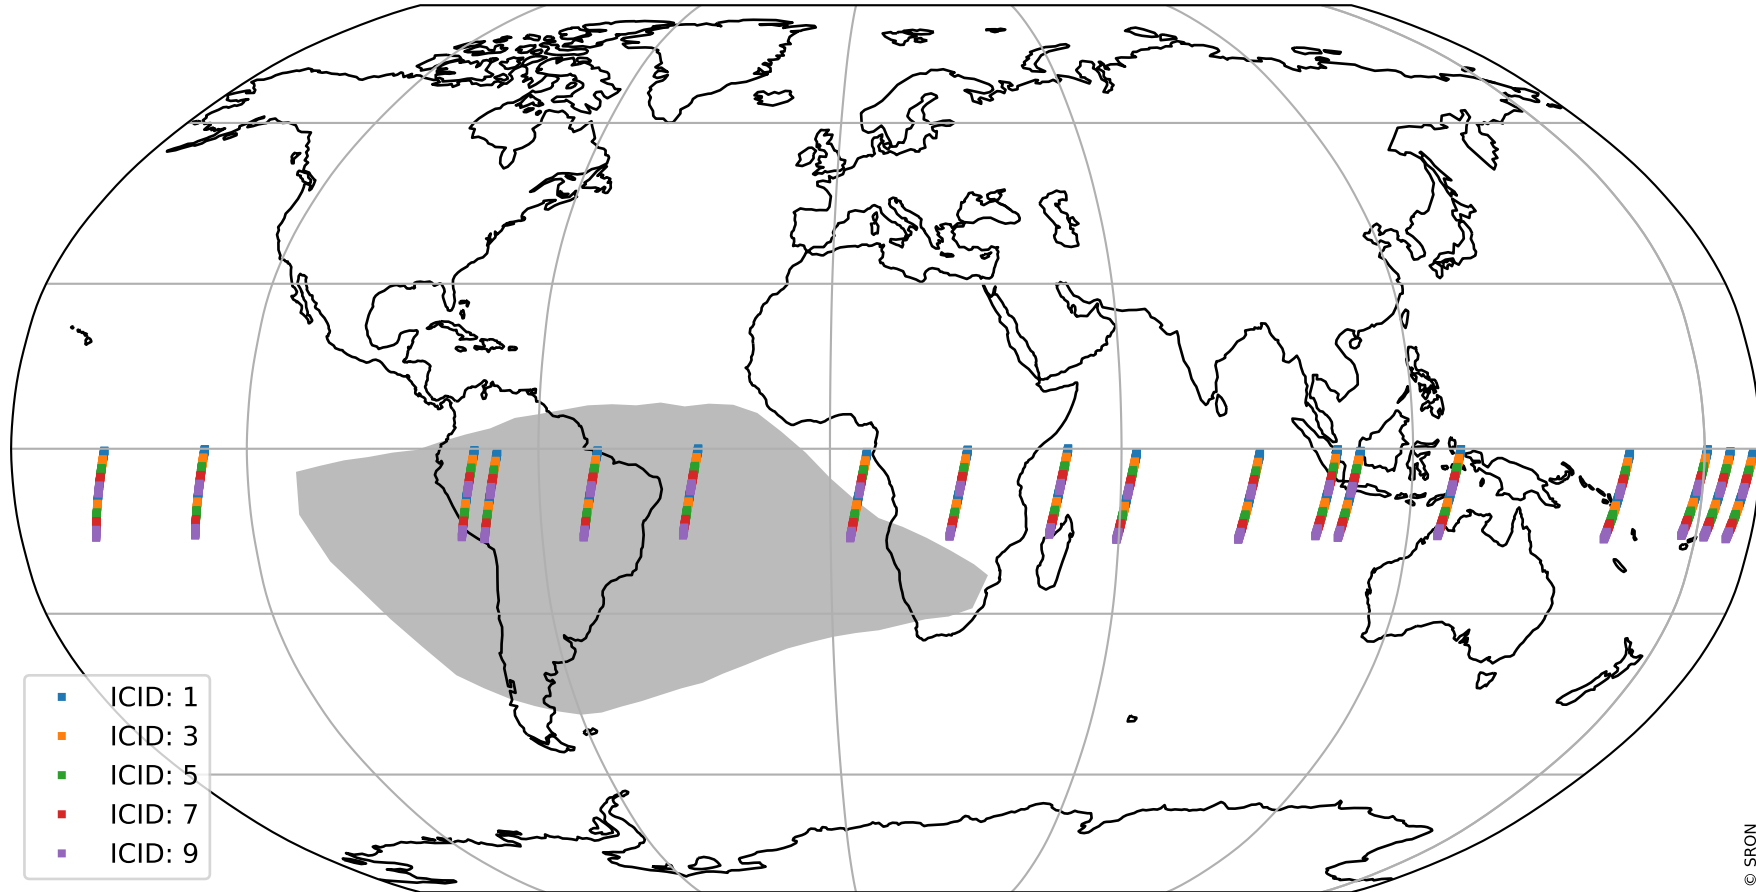

Tropomi SWIR offset (official)

orbits : 18 in [2827, 2872]
coverage : 2018-04-30 / 2018-05-03
median : 0.52596 V
spread : 0.035933 V
created : 2023-08-21T14:14:02

value detector map

Tropomi SWIR offset (official)

orbits : 18 in [2827, 2872]
coverage : 2018-04-30 / 2018-05-03
median : 32.303 μV
spread : 19.114 μV
created : 2023-08-21T14:14:02

Tropomi SWIR offset (official)

value compared with SWIR offset CKD

orbits : 18 in [2827, 2872]
coverage : 2018-04-30 / 2018-05-03
median : -0.061077 mV
spread : 0.3218 mV
created : 2023-08-21T14:14:03

Tropomi SWIR offset (official) ground-tracks of Sentinel-5P

orbits : 18 in [2827, 2872]
coverage : 2018-04-30 / 2018-05-03
created : 2023-08-21T14:14:03

Tropomi SWIR offset (official)

orbits : [2827, 2872]
coverage : 2018-04-30 / 2018-05-03
created : 2023-08-21T14:14:03

trend of detector median & temperatures