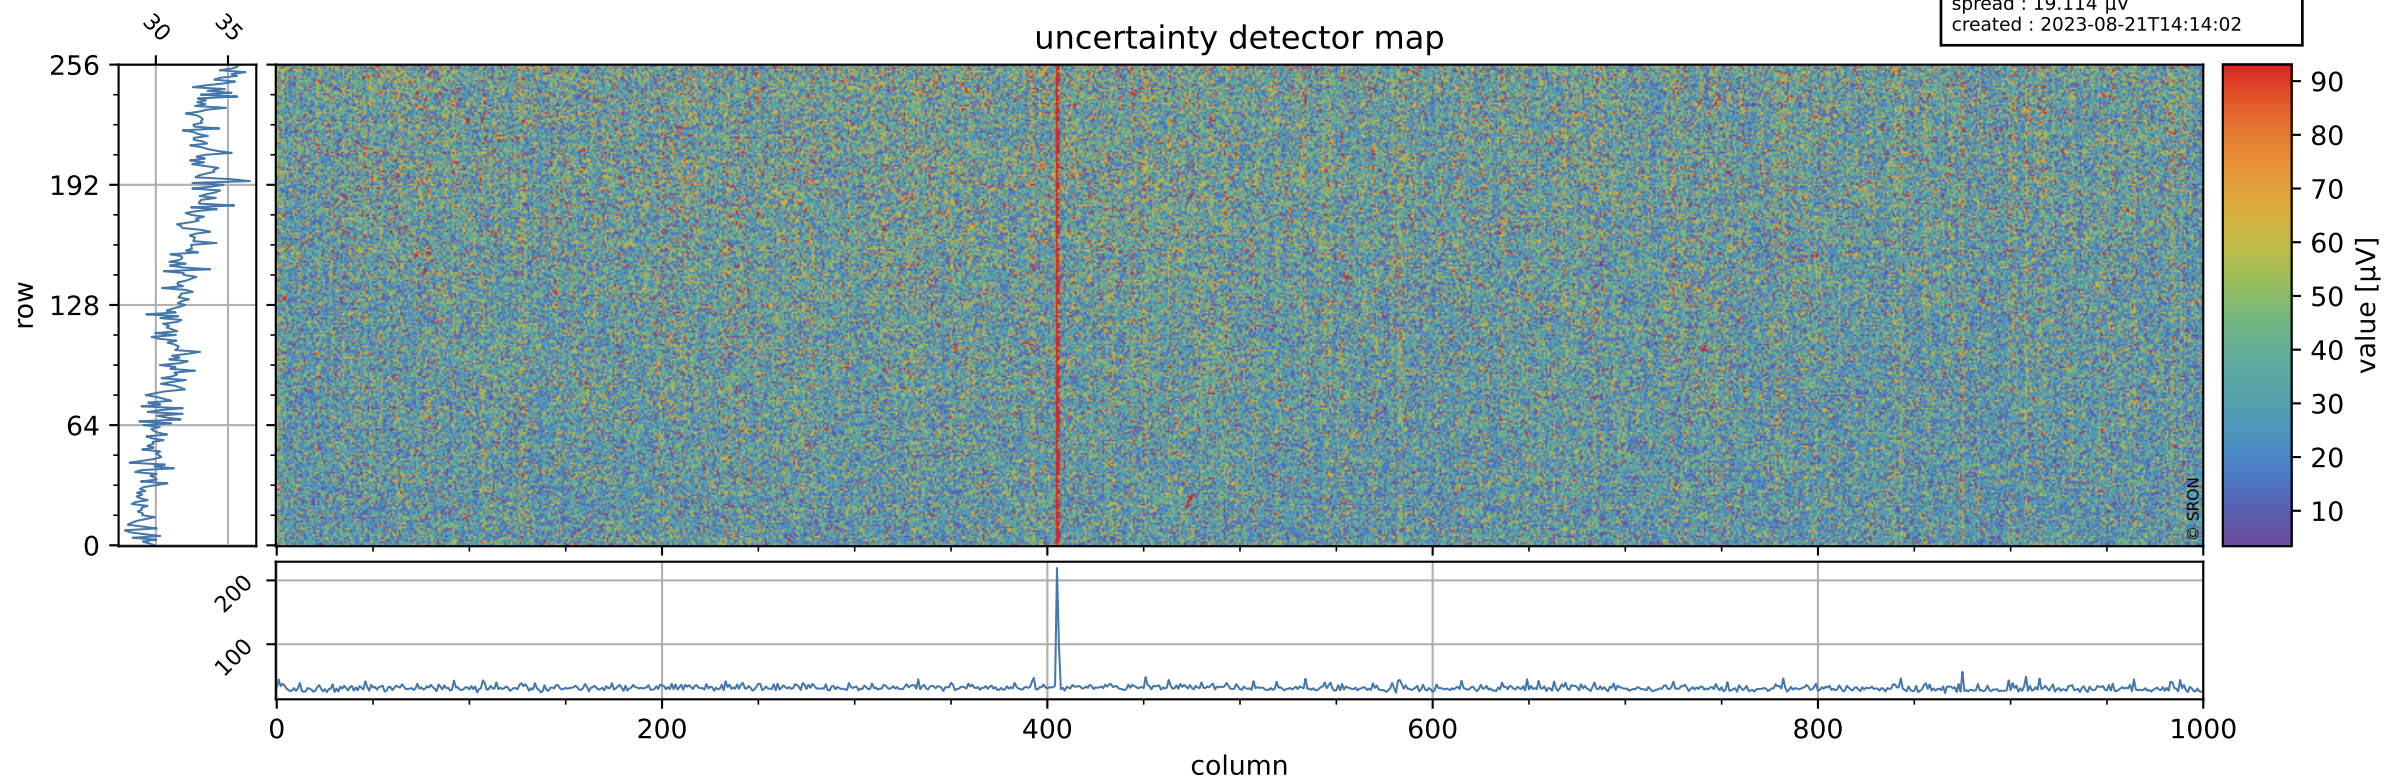

Tropomi SWIR offset (official)

orbits : 18 in [2827, 2872]
coverage : 2018-04-30 / 2018-05-03
median : 0.52596 V
spread : 0.035933 V
created : 2023-08-21T14:14:02

value detector map

Tropomi SWIR offset (official)

orbits : 18 in [2827, 2872]
coverage : 2018-04-30 / 2018-05-03
median : 32.303 μV
spread : 19.114 μV
created : 2023-08-21T14:14:02

Tropomi SWIR offset (official)

value compared with SWIR offset CKD

orbits : 18 in [2827, 2872]
coverage : 2018-04-30 / 2018-05-03
median : -0.061077 mV
spread : 0.3218 mV
created : 2023-08-21T14:14:03

Tropomi SWIR offset (official) ground-tracks of Sentinel-5P

orbits : 18 in [2827, 2872]
coverage : 2018-04-30 / 2018-05-03
created : 2023-08-21T14:14:03

Tropomi SWIR offset (official)

orbits : [2827, 2872]
coverage : 2018-04-30 / 2018-05-03
created : 2023-08-21T14:14:03

trend of detector median & temperatures