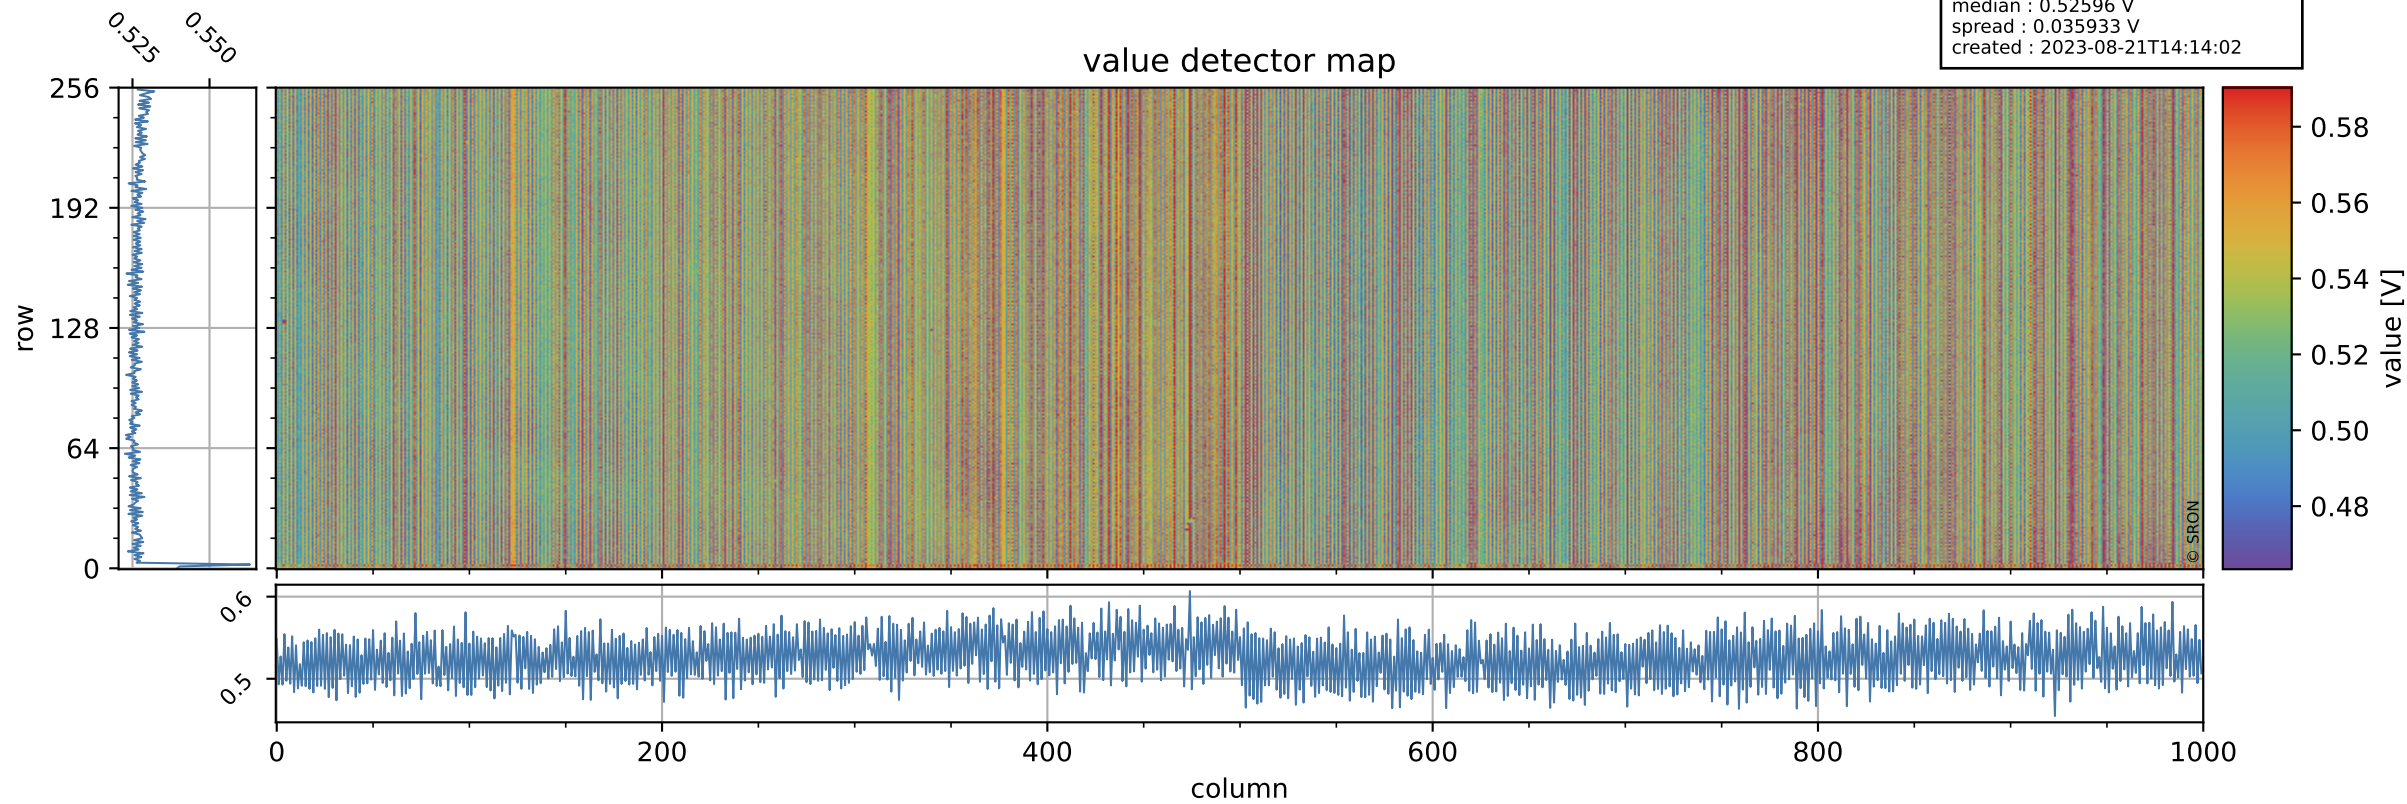

Tropomi SWIR offset (official)

orbits : 18 in [2827, 2872]
coverage : 2018-04-30 / 2018-05-03
median : 0.52596 V
spread : 0.035933 V
created : 2023-08-21T14:14:02

value detector map

Tropomi SWIR offset (official)

orbits : 18 in [2827, 2872]
coverage : 2018-04-30 / 2018-05-03
median : 32.303 μV
spread : 19.114 μV
created : 2023-08-21T14:14:02

Tropomi SWIR offset (official)

value compared with SWIR offset CKD

orbits : 18 in [2827, 2872]
coverage : 2018-04-30 / 2018-05-03
median : -0.061077 mV
spread : 0.3218 mV
created : 2023-08-21T14:14:03

Tropomi SWIR offset (official) ground-tracks of Sentinel-5P

orbits : 18 in [2827, 2872]
coverage : 2018-04-30 / 2018-05-03
created : 2023-08-21T14:14:03

Tropomi SWIR offset (official)

orbits : [2827, 2872]
coverage : 2018-04-30 / 2018-05-03
created : 2023-08-21T14:14:03

trend of detector median & temperatures