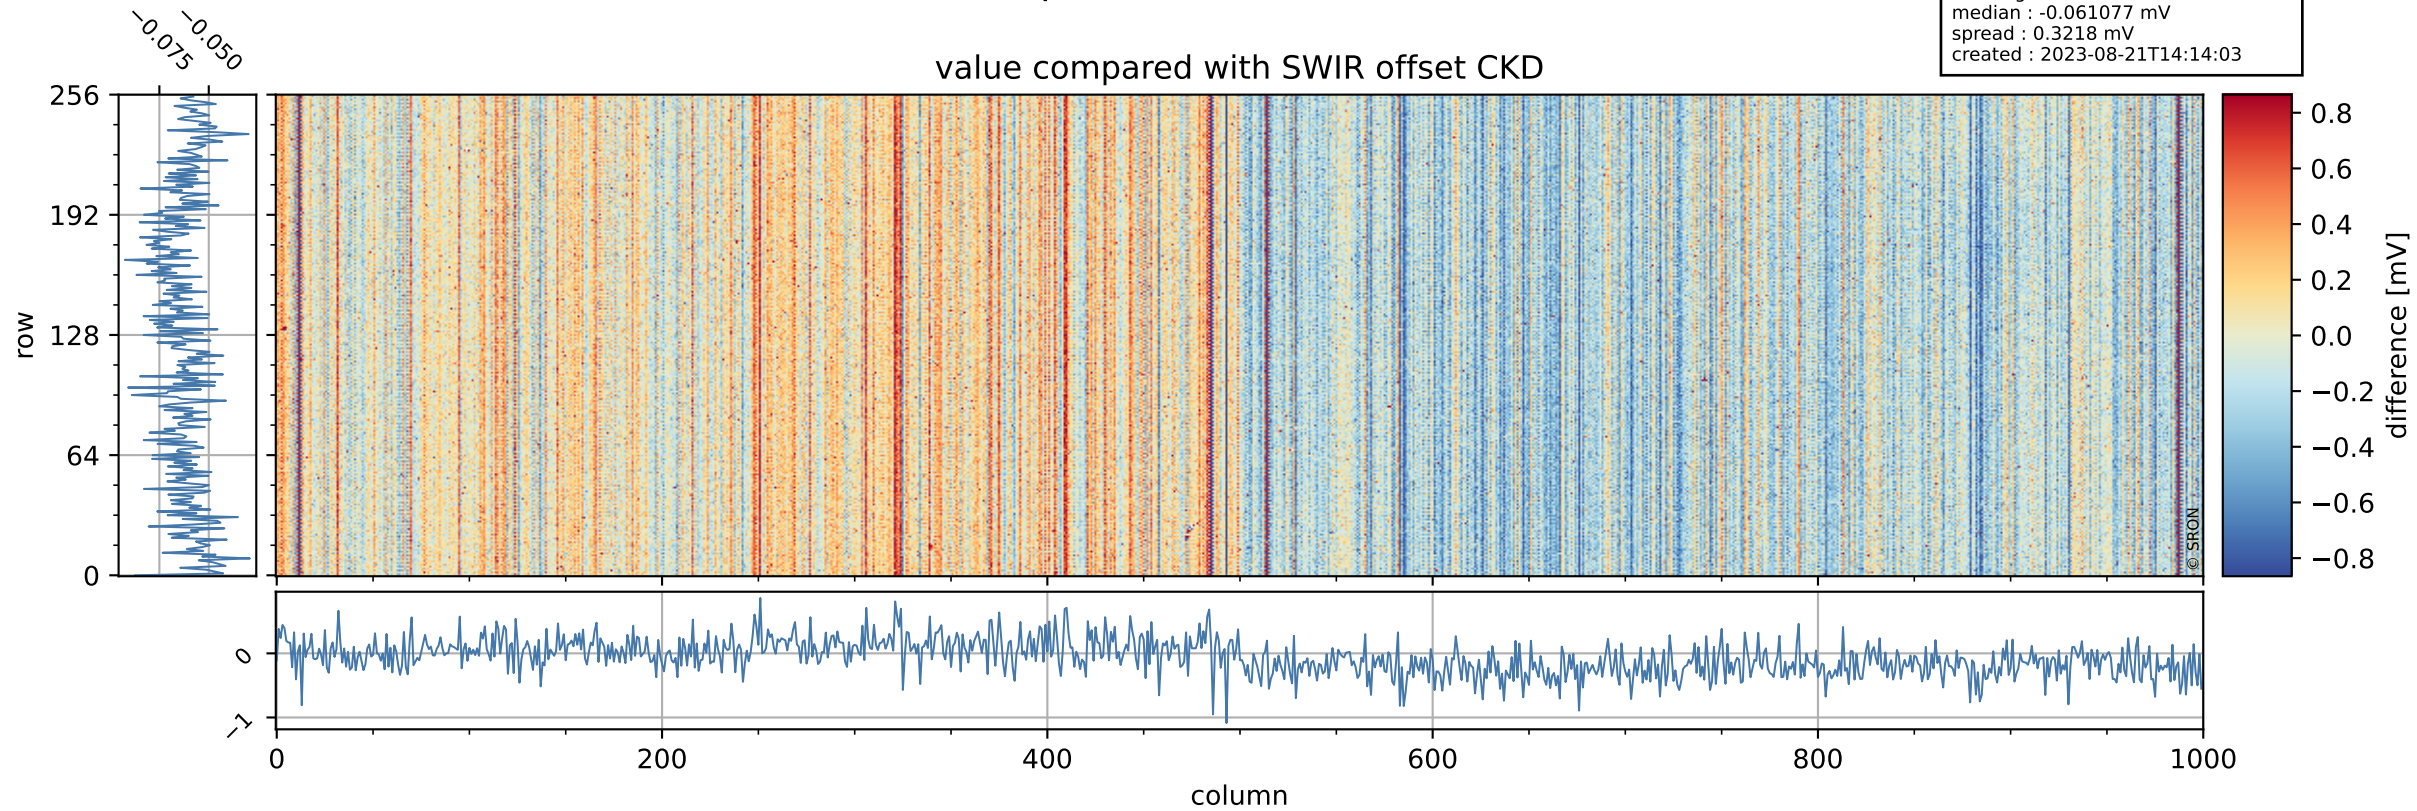

Tropomi SWIR offset (official)

orbits : 18 in [2827, 2872]
coverage : 2018-04-30 / 2018-05-03
median : 0.52596 V
spread : 0.035933 V
created : 2023-08-21T14:14:02

value detector map

Tropomi SWIR offset (official)

orbits : 18 in [2827, 2872]
coverage : 2018-04-30 / 2018-05-03
median : 32.303 μV
spread : 19.114 μV
created : 2023-08-21T14:14:02

Tropomi SWIR offset (official)

value compared with SWIR offset CKD

orbits : 18 in [2827, 2872]
coverage : 2018-04-30 / 2018-05-03
median : -0.061077 mV
spread : 0.3218 mV
created : 2023-08-21T14:14:03

Tropomi SWIR offset (official) ground-tracks of Sentinel-5P

orbits : 18 in [2827, 2872]
coverage : 2018-04-30 / 2018-05-03
created : 2023-08-21T14:14:03

Tropomi SWIR offset (official)

orbits : [2827, 2872]
coverage : 2018-04-30 / 2018-05-03
created : 2023-08-21T14:14:03

trend of detector median & temperatures