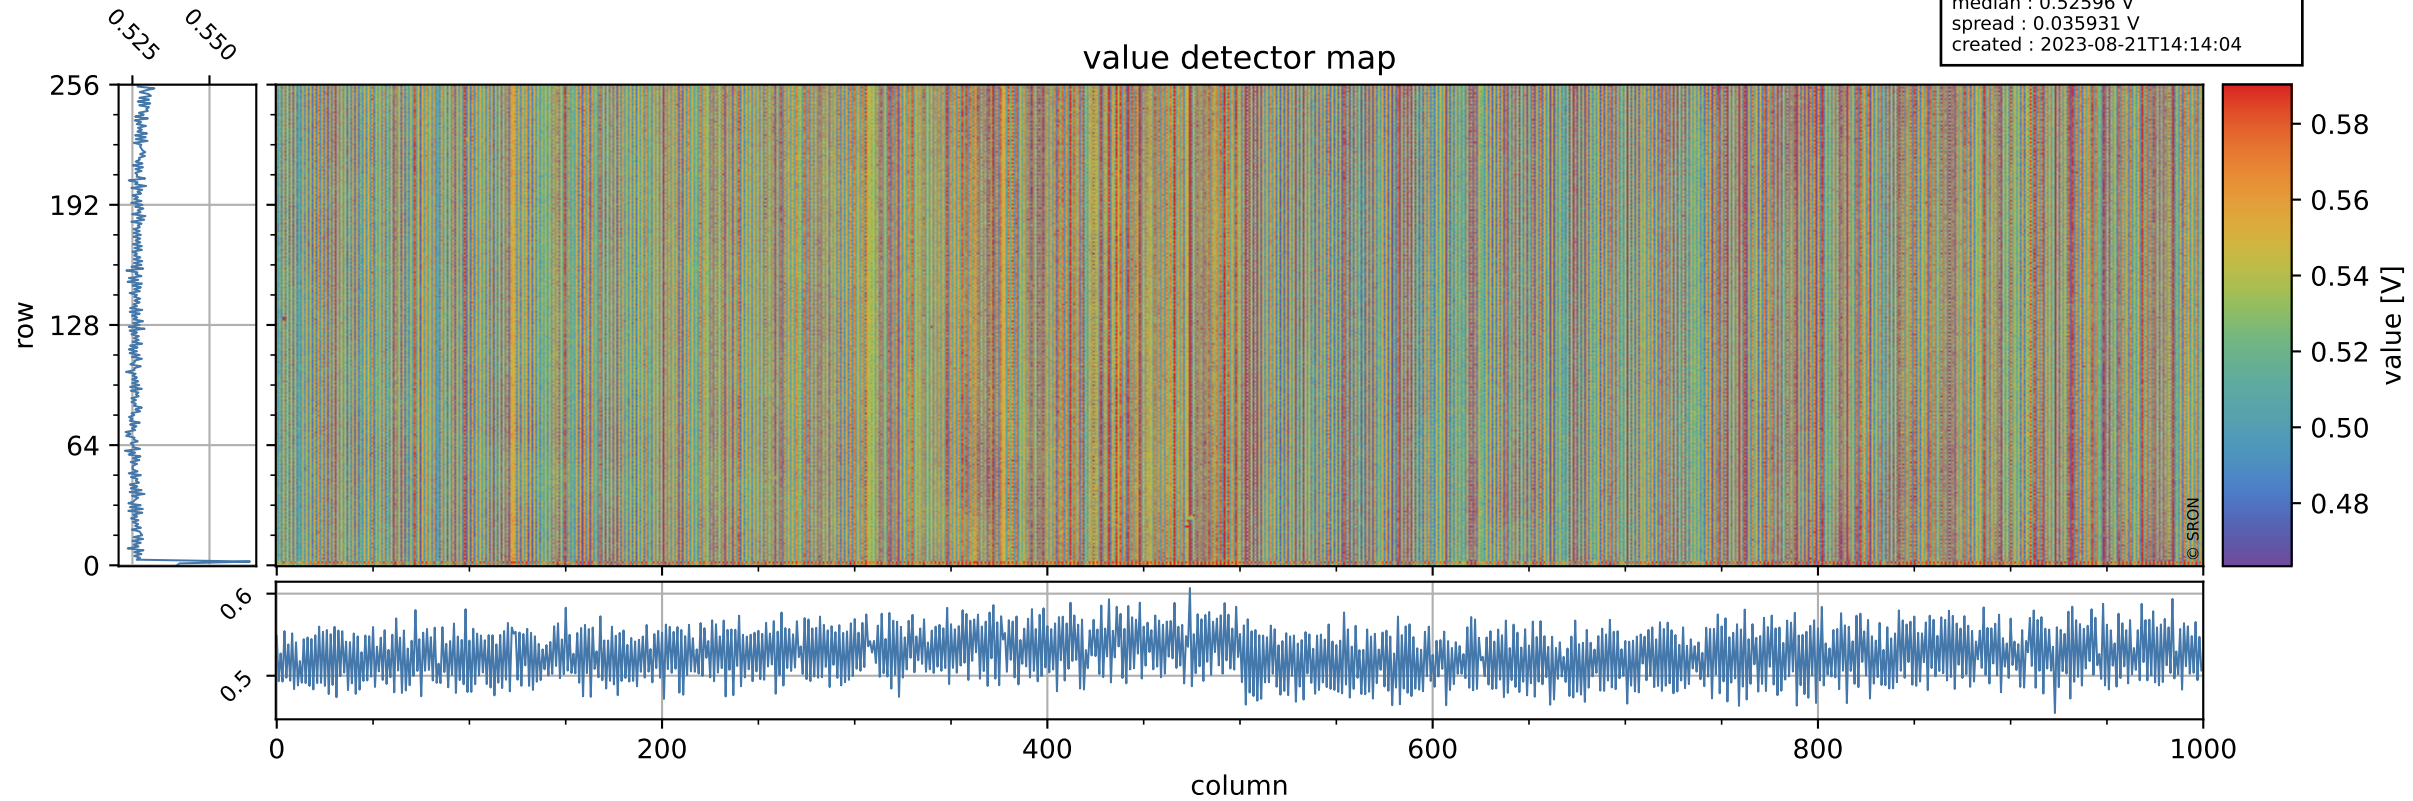

Tropomi SWIR offset (official)

orbits : 18 in [2842, 2887]
coverage : 2018-05-01 / 2018-05-04
median : 0.52596 V
spread : 0.035931 V
created : 2023-08-21T14:14:04

value detector map

Tropomi SWIR offset (official)

orbits : 18 in [2842, 2887]
coverage : 2018-05-01 / 2018-05-04
median : 34.138 μV
spread : 20.018 μV
created : 2023-08-21T14:14:04

Tropomi SWIR offset (official)

value compared with SWIR offset CKD

orbits : 18 in [2842, 2887]
coverage : 2018-05-01 / 2018-05-04
median : -0.056553 mV
spread : 0.32021 mV
created : 2023-08-21T14:14:04

Tropomi SWIR offset (official) ground-tracks of Sentinel-5P

orbits : 18 in [2842, 2887]
coverage : 2018-05-01 / 2018-05-04
created : 2023-08-21T14:14:05

Tropomi SWIR offset (official)

orbits : [2827, 2887]
coverage : 2018-04-30 / 2018-05-04
created : 2023-08-21T14:14:05

trend of detector median & temperatures