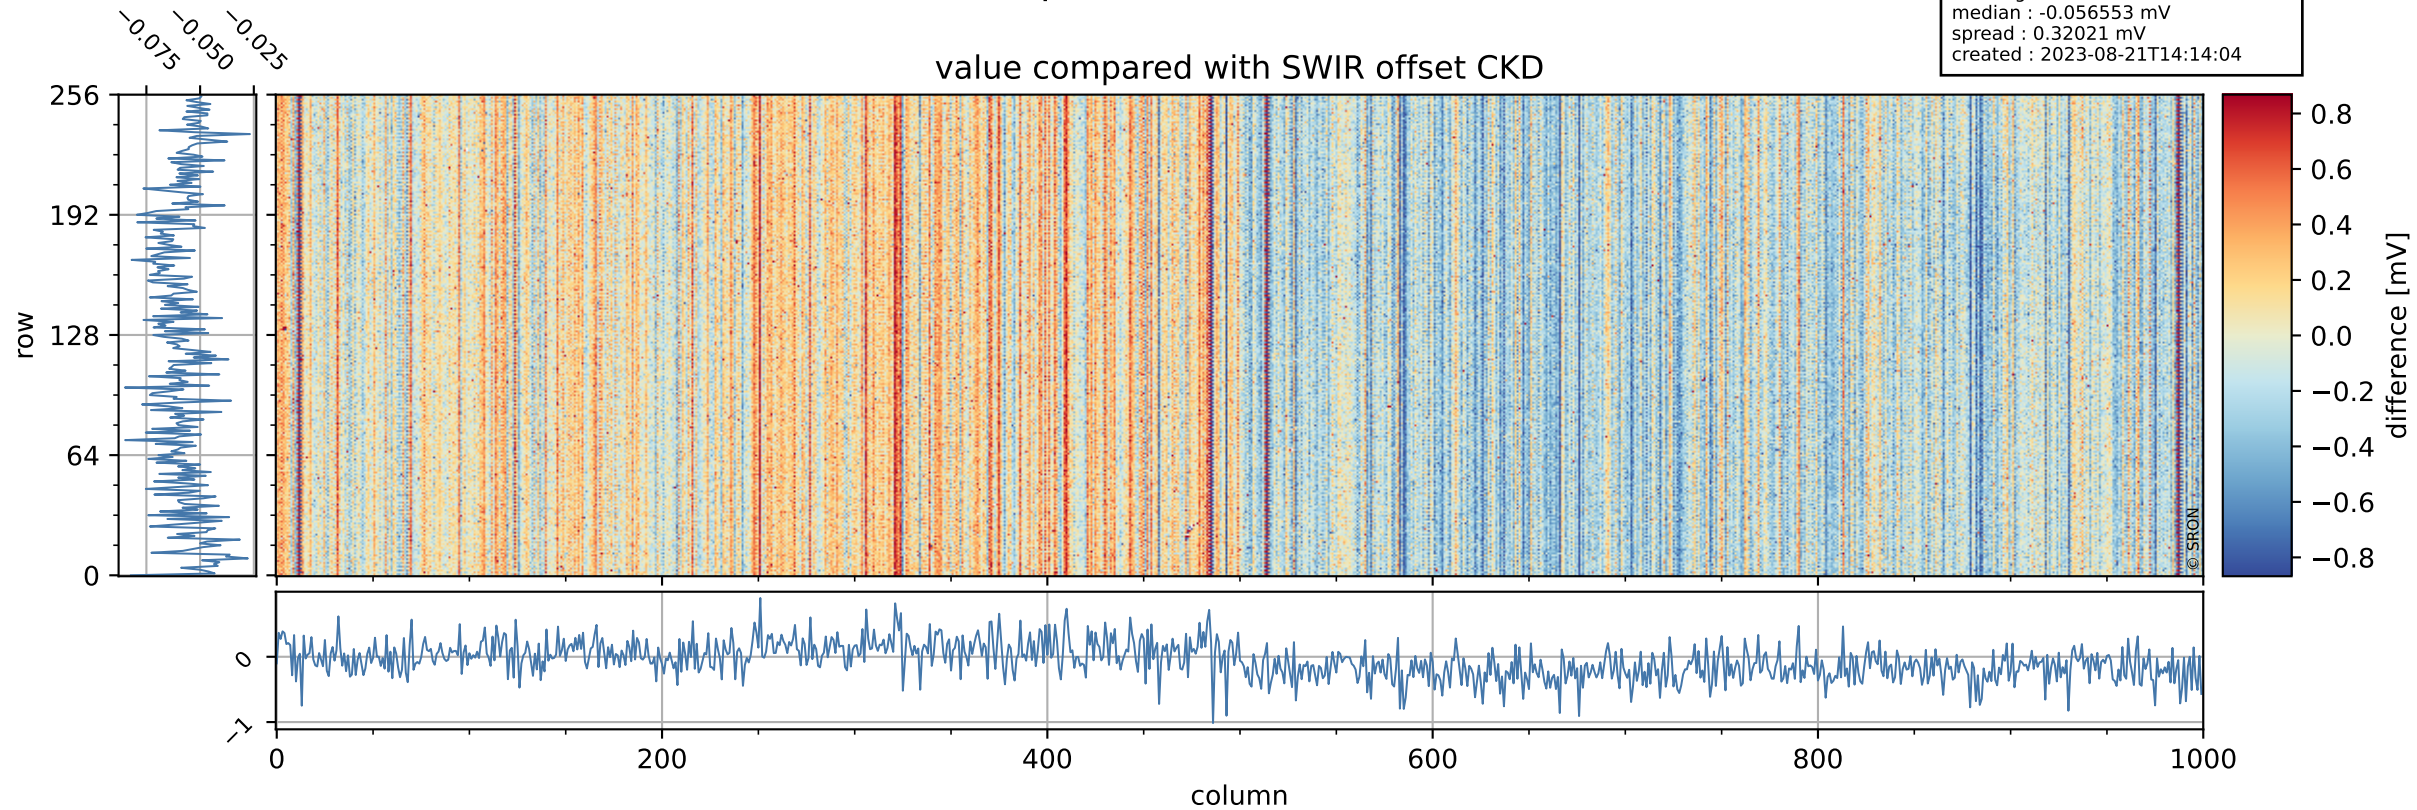

Tropomi SWIR offset (official)

orbits : 18 in [2842, 2887]
coverage : 2018-05-01 / 2018-05-04
median : 0.52596 V
spread : 0.035931 V
created : 2023-08-21T14:14:04

value detector map

Tropomi SWIR offset (official)

orbits : 18 in [2842, 2887]
coverage : 2018-05-01 / 2018-05-04
median : 34.138 μV
spread : 20.018 μV
created : 2023-08-21T14:14:04

Tropomi SWIR offset (official)

value compared with SWIR offset CKD

orbits : 18 in [2842, 2887]
coverage : 2018-05-01 / 2018-05-04
median : -0.056553 mV
spread : 0.32021 mV
created : 2023-08-21T14:14:04

Tropomi SWIR offset (official) ground-tracks of Sentinel-5P

orbits : 18 in [2842, 2887]
coverage : 2018-05-01 / 2018-05-04
created : 2023-08-21T14:14:05

Tropomi SWIR offset (official)

orbits : [2827, 2887]
coverage : 2018-04-30 / 2018-05-04
created : 2023-08-21T14:14:05

trend of detector median & temperatures