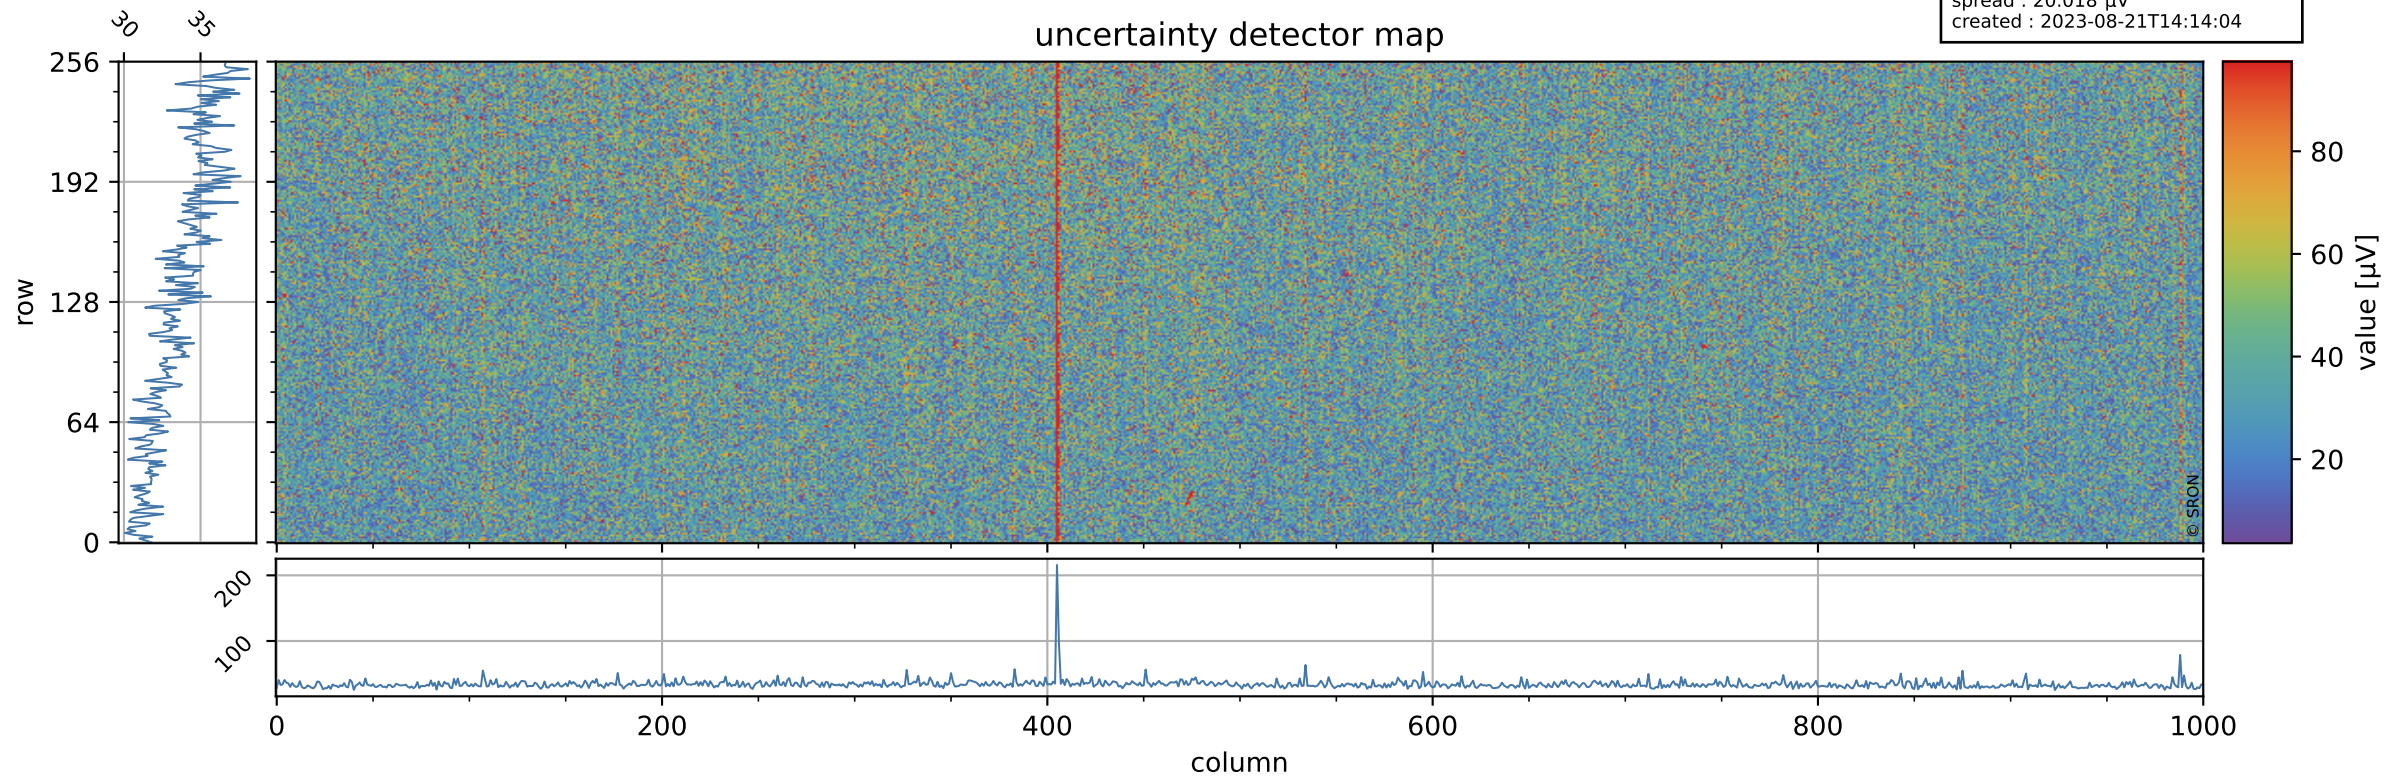

Tropomi SWIR offset (official)

orbits : 18 in [2842, 2887]
coverage : 2018-05-01 / 2018-05-04
median : 0.52596 V
spread : 0.035931 V
created : 2023-08-21T14:14:04

value detector map

Tropomi SWIR offset (official)

orbits : 18 in [2842, 2887]
coverage : 2018-05-01 / 2018-05-04
median : 34.138 μV
spread : 20.018 μV
created : 2023-08-21T14:14:04

Tropomi SWIR offset (official)

value compared with SWIR offset CKD

orbits : 18 in [2842, 2887]
coverage : 2018-05-01 / 2018-05-04
median : -0.056553 mV
spread : 0.32021 mV
created : 2023-08-21T14:14:04

Tropomi SWIR offset (official) ground-tracks of Sentinel-5P

orbits : 18 in [2842, 2887]
coverage : 2018-05-01 / 2018-05-04
created : 2023-08-21T14:14:05

Tropomi SWIR offset (official)

orbits : [2827, 2887]
coverage : 2018-04-30 / 2018-05-04
created : 2023-08-21T14:14:05

trend of detector median & temperatures