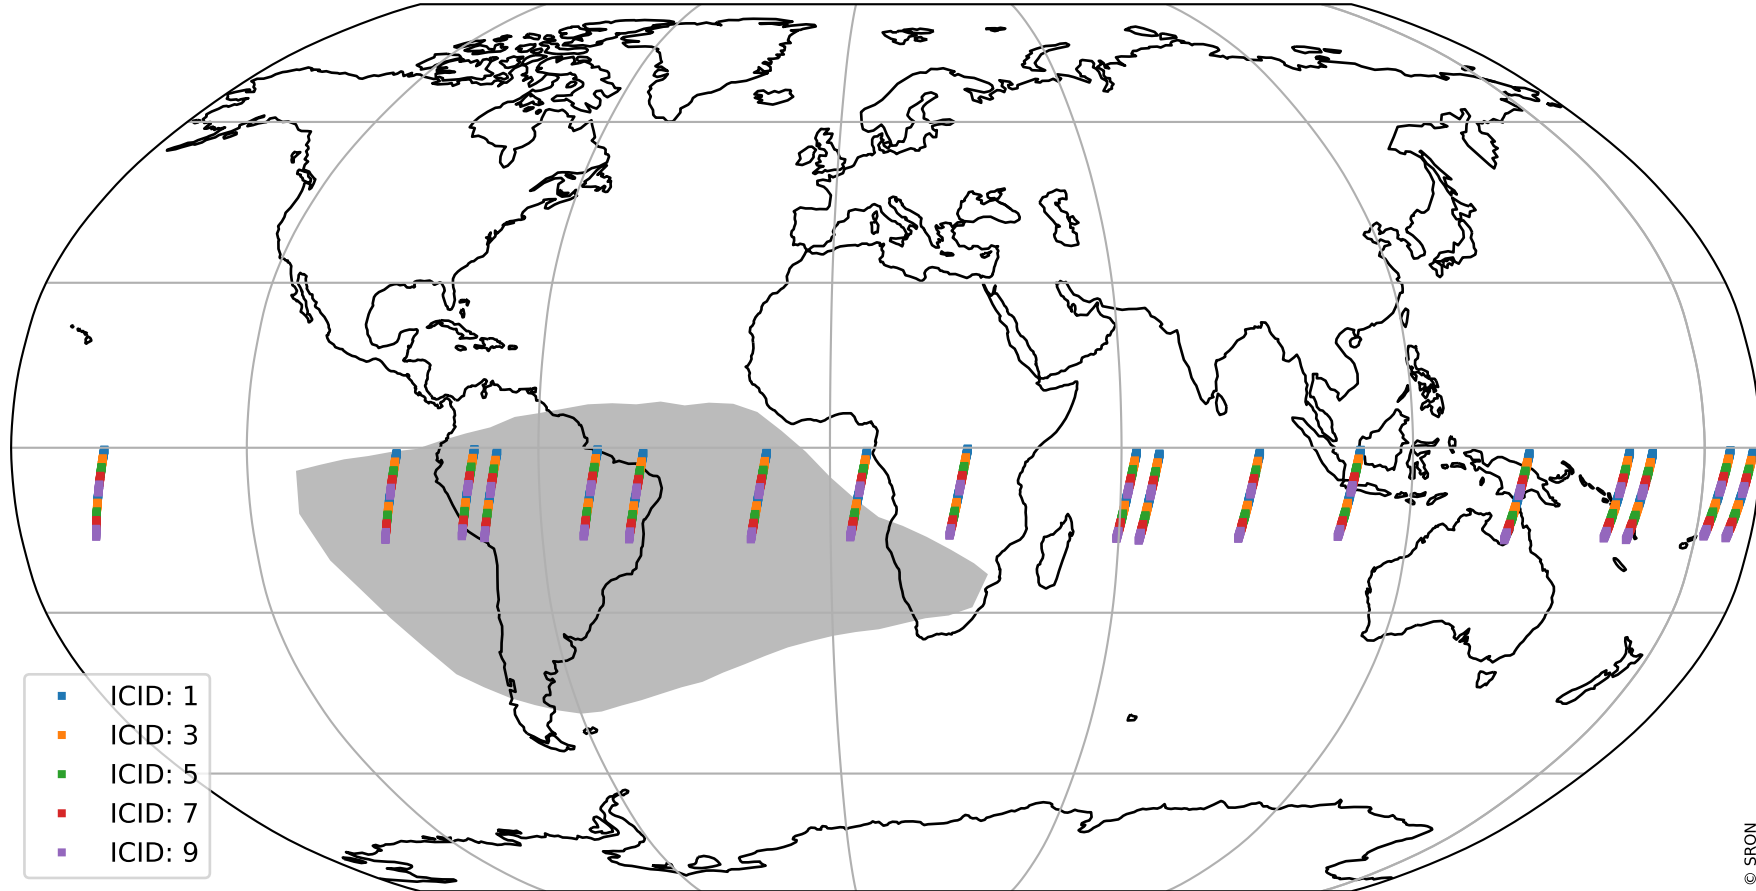

Tropomi SWIR offset (official)

orbits : 18 in [2842, 2887]
coverage : 2018-05-01 / 2018-05-04
median : 0.52596 V
spread : 0.035931 V
created : 2023-08-21T14:14:04

value detector map

Tropomi SWIR offset (official)

orbits : 18 in [2842, 2887]
coverage : 2018-05-01 / 2018-05-04
median : 34.138 μV
spread : 20.018 μV
created : 2023-08-21T14:14:04

Tropomi SWIR offset (official)

value compared with SWIR offset CKD

orbits : 18 in [2842, 2887]
coverage : 2018-05-01 / 2018-05-04
median : -0.056553 mV
spread : 0.32021 mV
created : 2023-08-21T14:14:04

Tropomi SWIR offset (official) ground-tracks of Sentinel-5P

orbits : 18 in [2842, 2887]
coverage : 2018-05-01 / 2018-05-04
created : 2023-08-21T14:14:05

Tropomi SWIR offset (official)

orbits : [2827, 2887]
coverage : 2018-04-30 / 2018-05-04
created : 2023-08-21T14:14:05

trend of detector median & temperatures