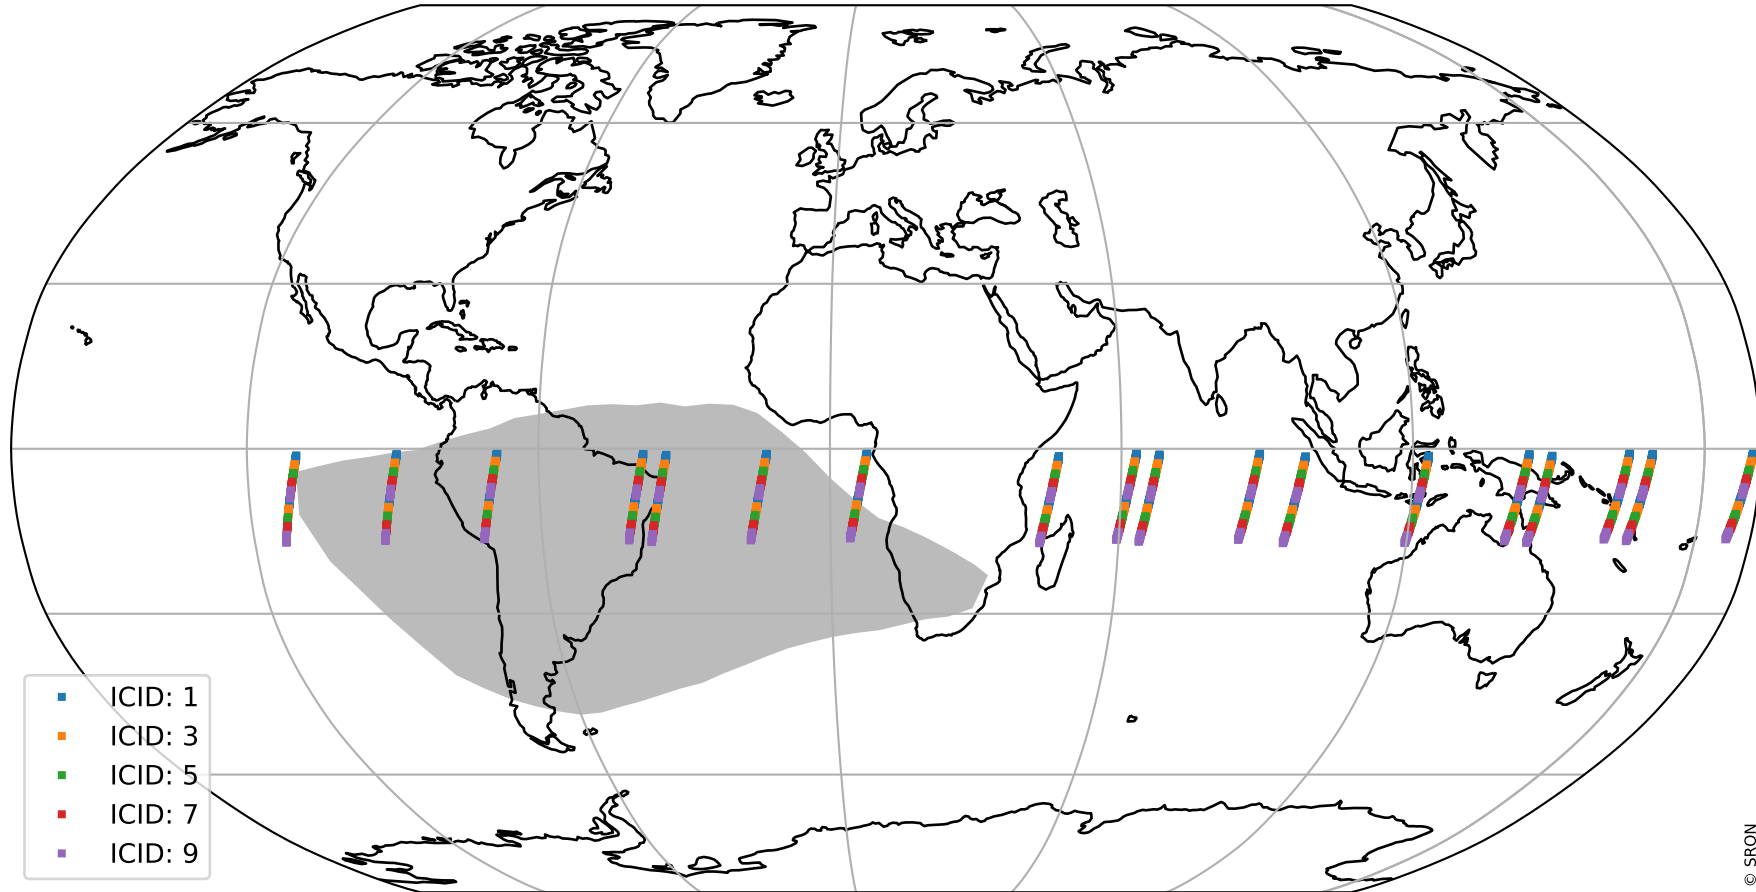

# Tropomi SWIR offset (official)

orbits : 18 in [2857, 2902]  
coverage : 2018-05-02 / 2018-05-05  
median : 33.92  $\mu\text{V}$   
spread : 20.01  $\mu\text{V}$   
created : 2023-08-21T14:14:06

# Tropomi SWIR offset (official)

orbits : 18 in [2857, 2902]  
coverage : 2018-05-02 / 2018-05-05  
median : -0.058684 mV  
spread : 0.32115 mV  
created : 2023-08-21T14:14:06

value compared with SWIR offset CKD

# Tropomi SWIR offset (official) ground-tracks of Sentinel-5P

orbits : 18 in [2857, 2902]  
coverage : 2018-05-02 / 2018-05-05  
created : 2023-08-21T14:14:06

# Tropomi SWIR offset (official)

orbits : [2827, 2902]  
coverage : 2018-04-30 / 2018-05-05  
created : 2023-08-21T14:14:07