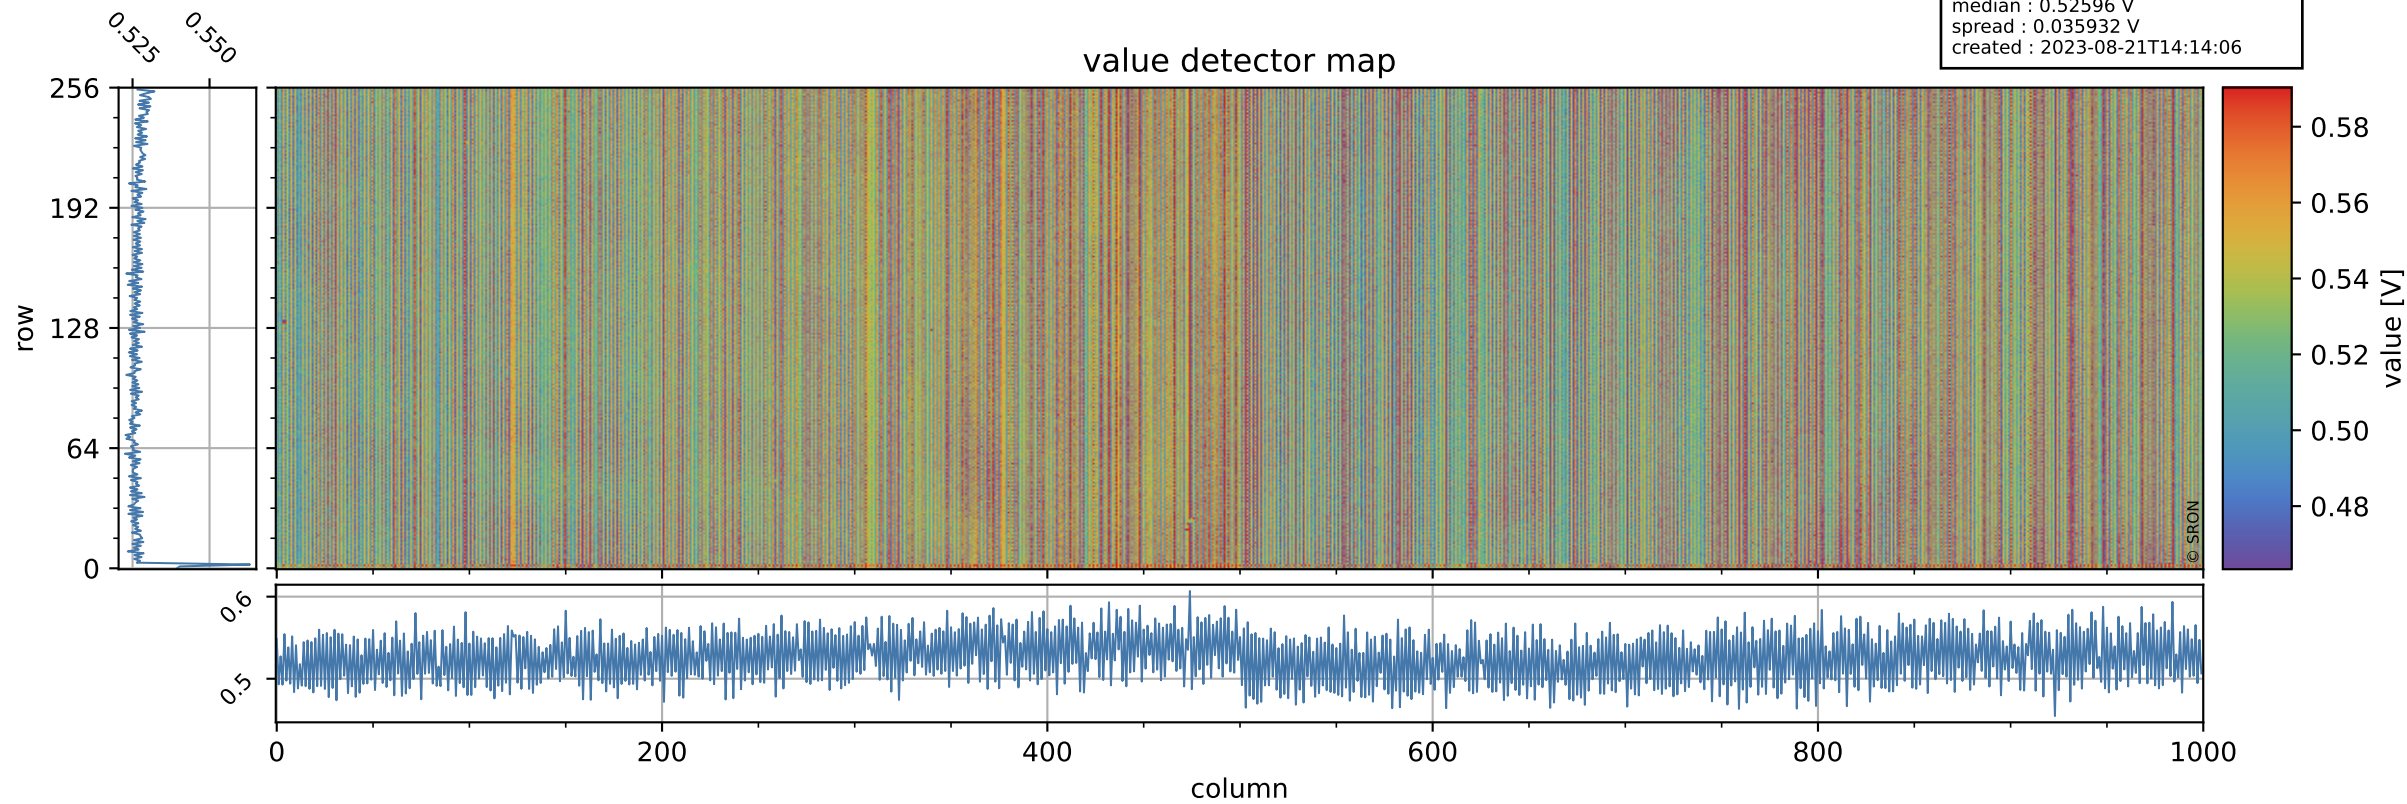

# Tropomi SWIR offset (official)

orbits : 18 in [2857, 2902]  
coverage : 2018-05-02 / 2018-05-05  
median : 0.52596 V  
spread : 0.035932 V  
created : 2023-08-21T14:14:06

## value detector map

# Tropomi SWIR offset (official)

orbits : 18 in [2857, 2902]  
coverage : 2018-05-02 / 2018-05-05  
median : 33.92  $\mu\text{V}$   
spread : 20.01  $\mu\text{V}$   
created : 2023-08-21T14:14:06

# Tropomi SWIR offset (official) ground-tracks of Sentinel-5P

orbits : 18 in [2857, 2902]  
coverage : 2018-05-02 / 2018-05-05  
created : 2023-08-21T14:14:06