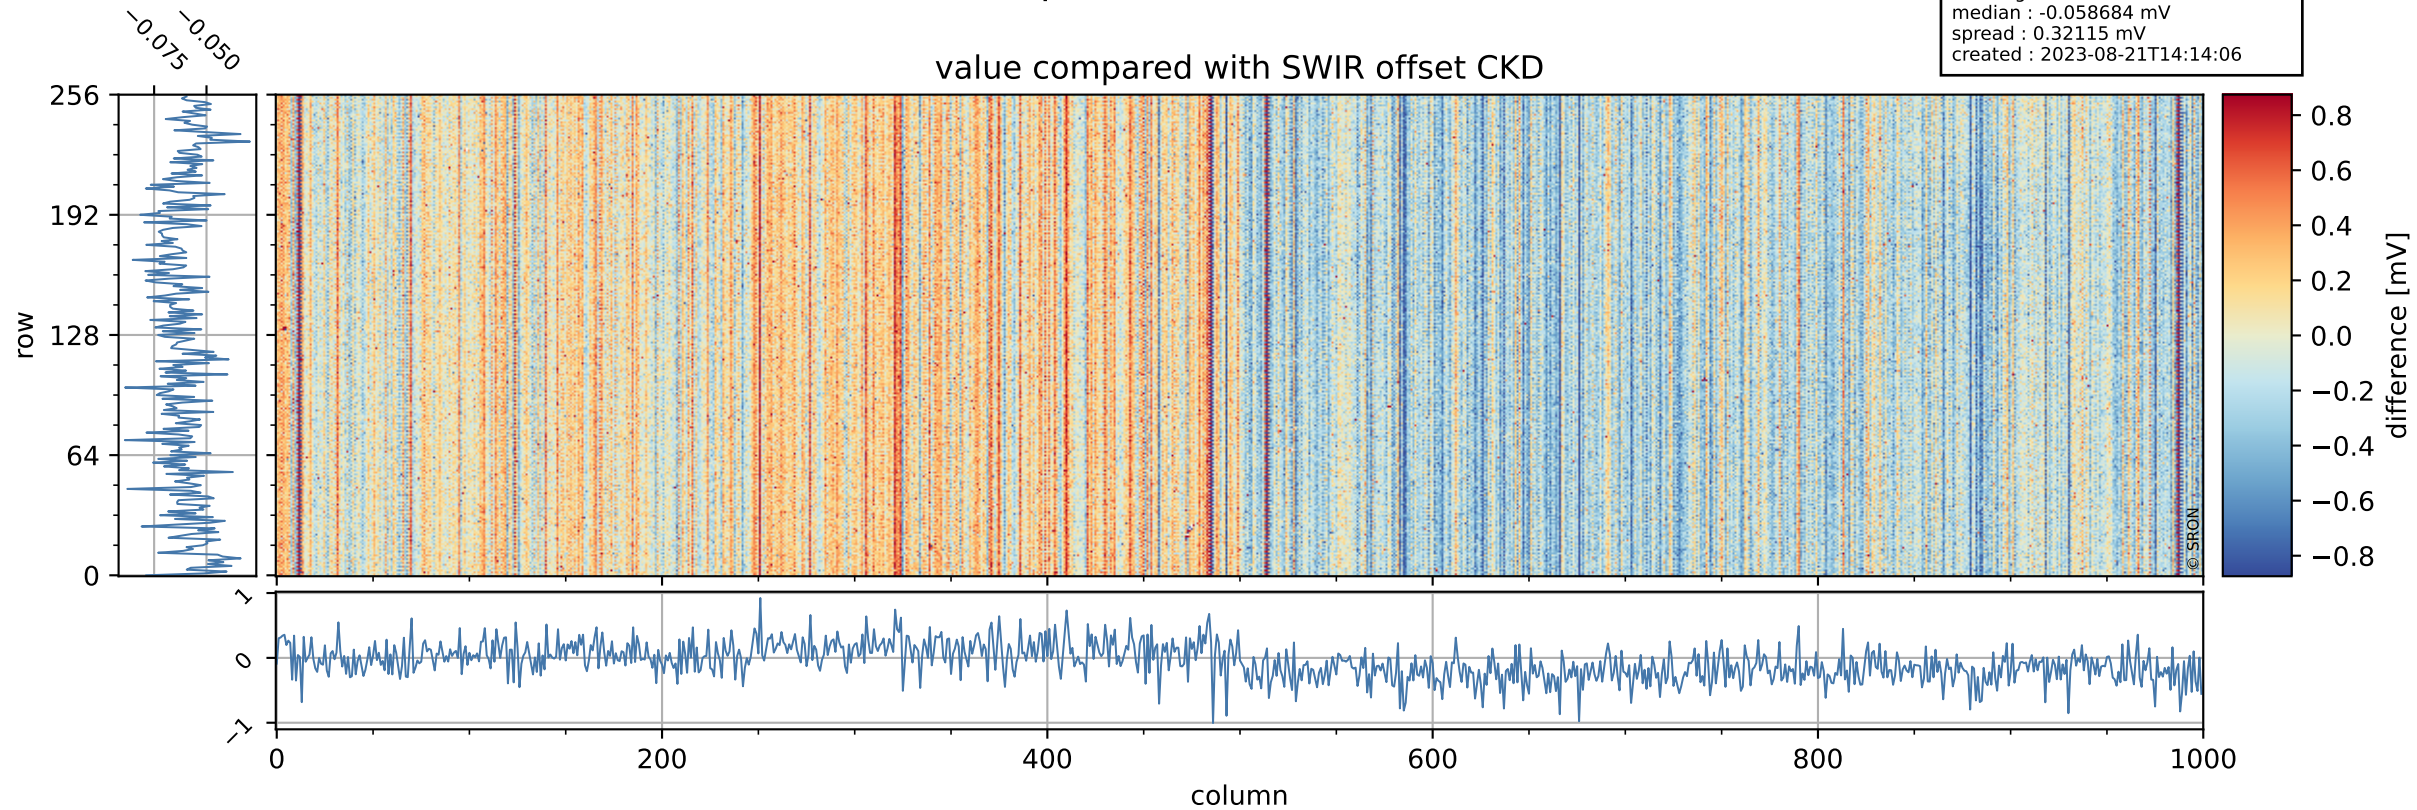

## value detector map

# Tropomi SWIR offset (official)

orbits : 18 in [2857, 2902]  
coverage : 2018-05-02 / 2018-05-05  
median : 33.92  $\mu\text{V}$   
spread : 20.01  $\mu\text{V}$   
created : 2023-08-21T14:14:06

# Tropomi SWIR offset (official)

orbits : 18 in [2857, 2902]  
coverage : 2018-05-02 / 2018-05-05  
median : -0.058684 mV  
spread : 0.32115 mV  
created : 2023-08-21T14:14:06

value compared with SWIR offset CKD

# Tropomi SWIR offset (official) ground-tracks of Sentinel-5P

orbits : 18 in [2857, 2902]  
coverage : 2018-05-02 / 2018-05-05  
created : 2023-08-21T14:14:06