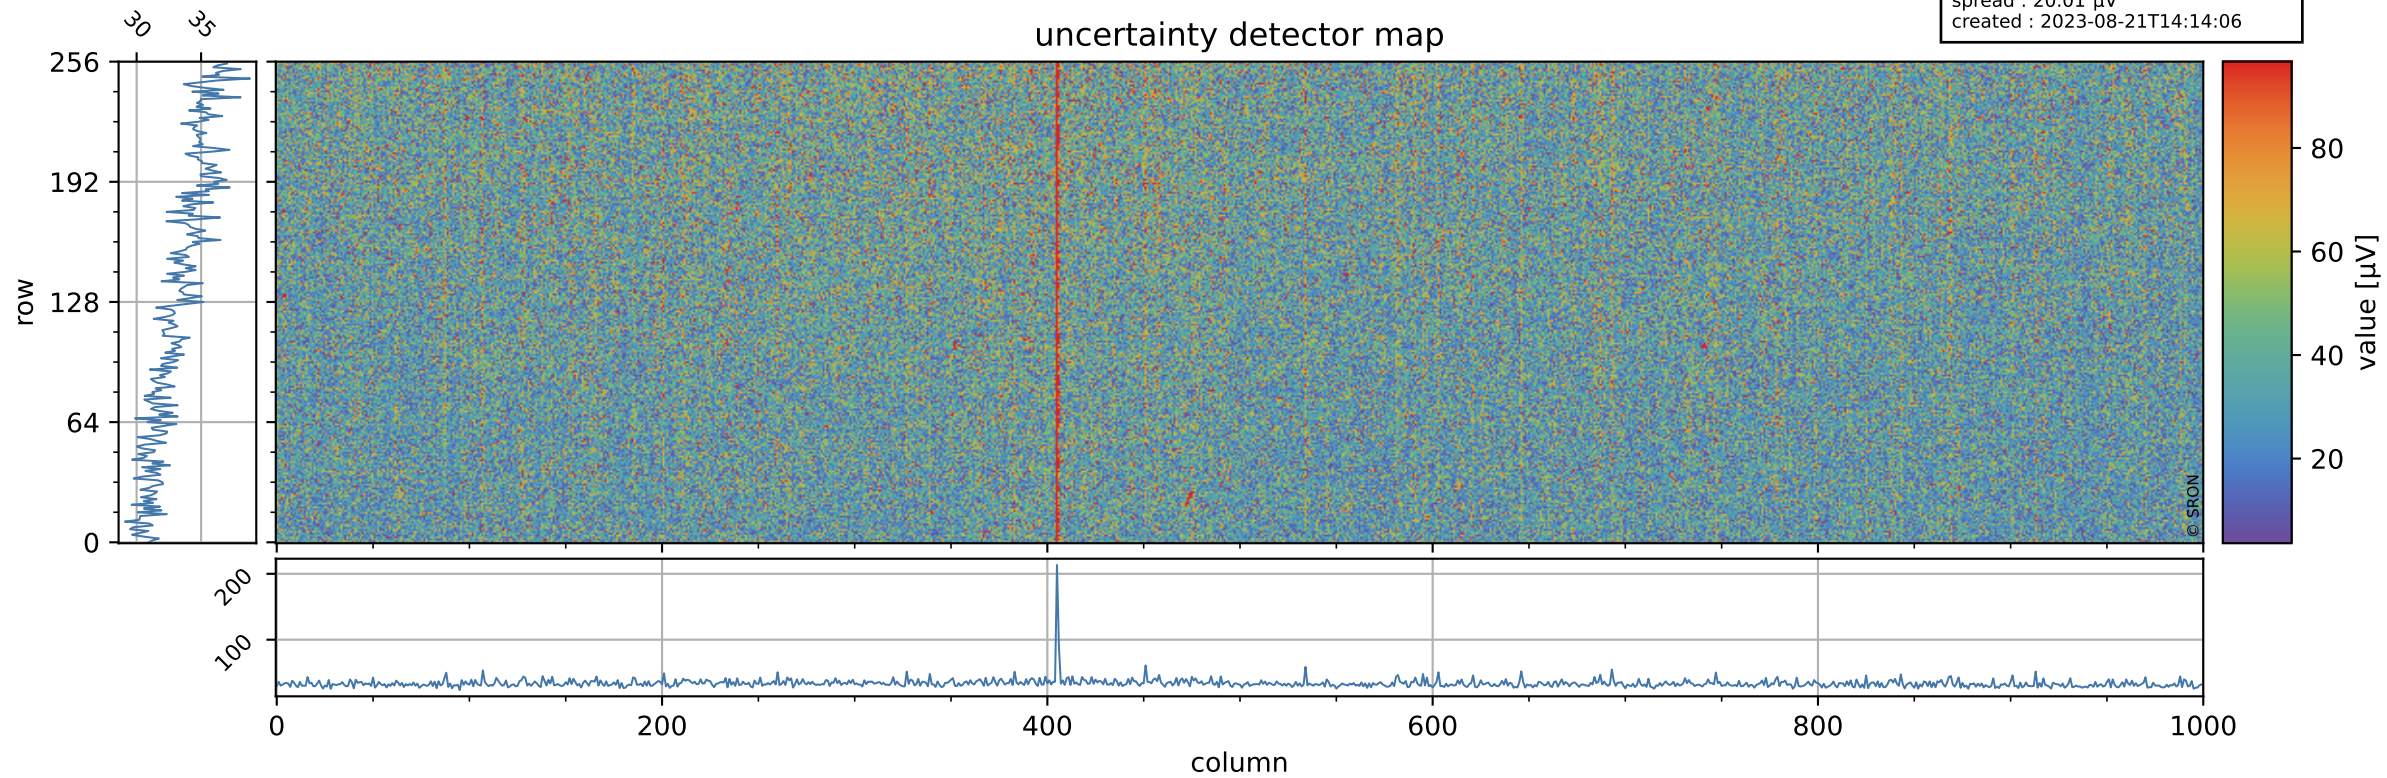

# Tropomi SWIR offset (official)

orbits : 18 in [2857, 2902]  
coverage : 2018-05-02 / 2018-05-05  
median : 0.52596 V  
spread : 0.035932 V  
created : 2023-08-21T14:14:06

## value detector map

# Tropomi SWIR offset (official)

orbits : 18 in [2857, 2902]  
coverage : 2018-05-02 / 2018-05-05  
median : 33.92  $\mu\text{V}$   
spread : 20.01  $\mu\text{V}$   
created : 2023-08-21T14:14:06

# Tropomi SWIR offset (official) ground-tracks of Sentinel-5P

orbits : 18 in [2857, 2902]  
coverage : 2018-05-02 / 2018-05-05  
created : 2023-08-21T14:14:06