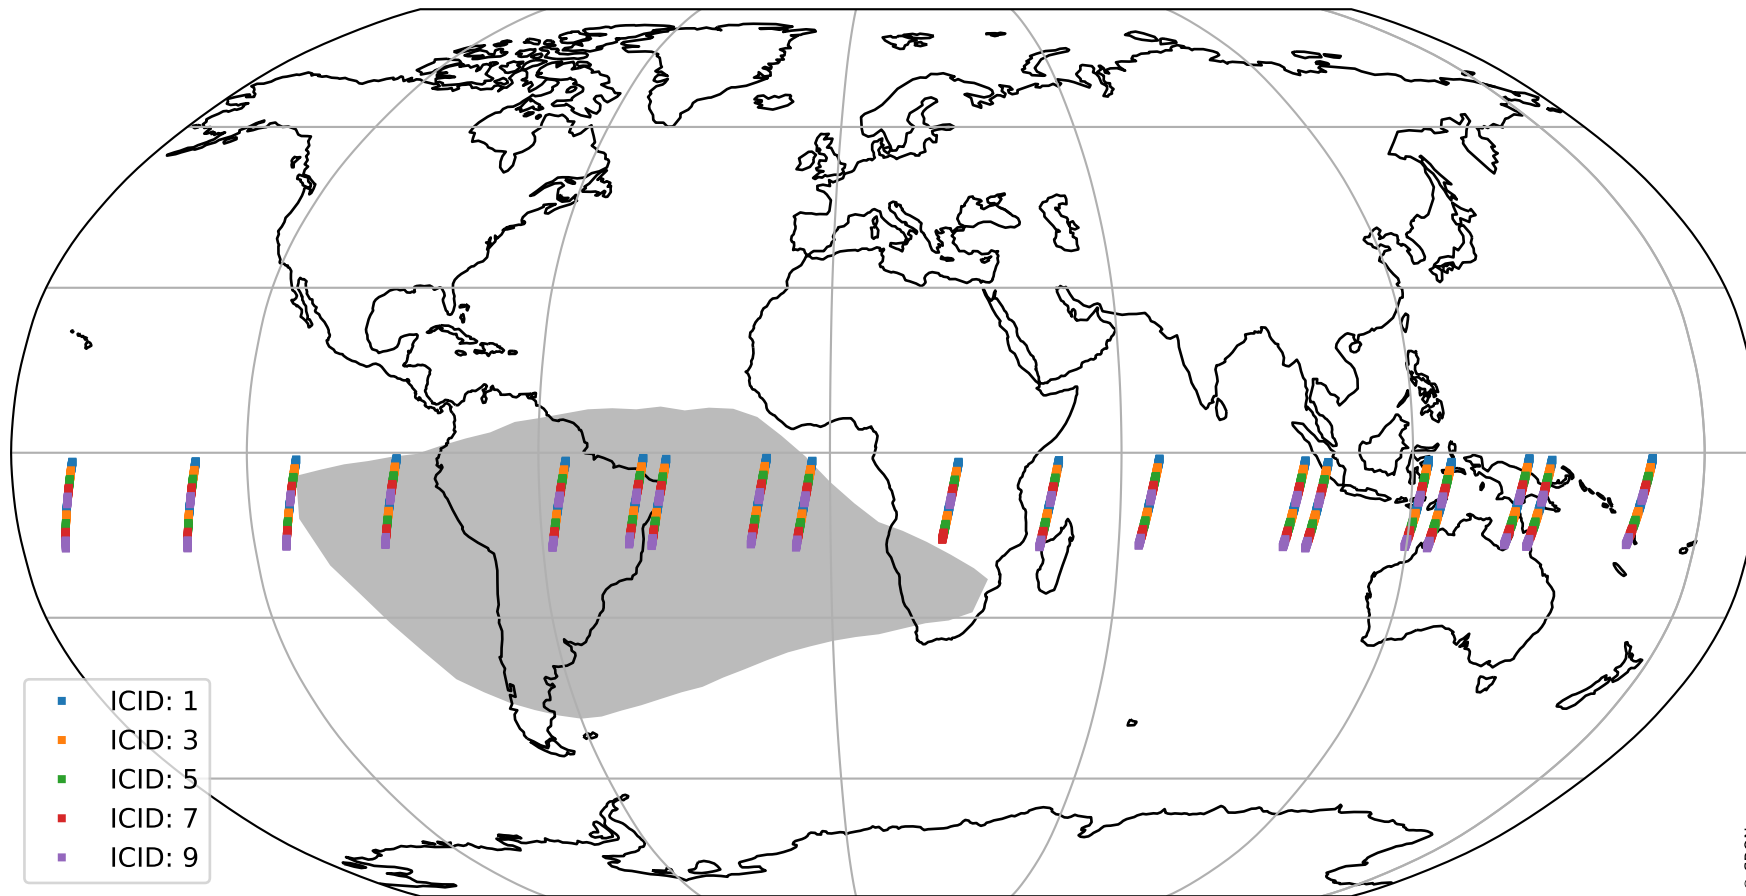

Tropomi SWIR offset (official)

orbits : 19 in [2872, 2917]
coverage : 2018-05-04 / 2018-05-06
median : 0.52596 V
spread : 0.035935 V
created : 2023-08-21T14:14:07

value detector map

Tropomi SWIR offset (official)

orbits : 19 in [2872, 2917]
coverage : 2018-05-04 / 2018-05-06
median : 33.326 μV
spread : 19.804 μV
created : 2023-08-21T14:14:08

Tropomi SWIR offset (official)

orbits : 19 in [2872, 2917]
coverage : 2018-05-04 / 2018-05-06
median : -0.052765 mV
spread : 0.32108 mV
created : 2023-08-21T14:14:08

value compared with SWIR offset CKD

Tropomi SWIR offset (official) ground-tracks of Sentinel-5P

orbits : 19 in [2872, 2917]
coverage : 2018-05-04 / 2018-05-06
created : 2023-08-21T14:14:08

Tropomi SWIR offset (official)

orbits : [2827, 2917]
coverage : 2018-04-30 / 2018-05-06
created : 2023-08-21T14:14:08

trend of detector median & temperatures