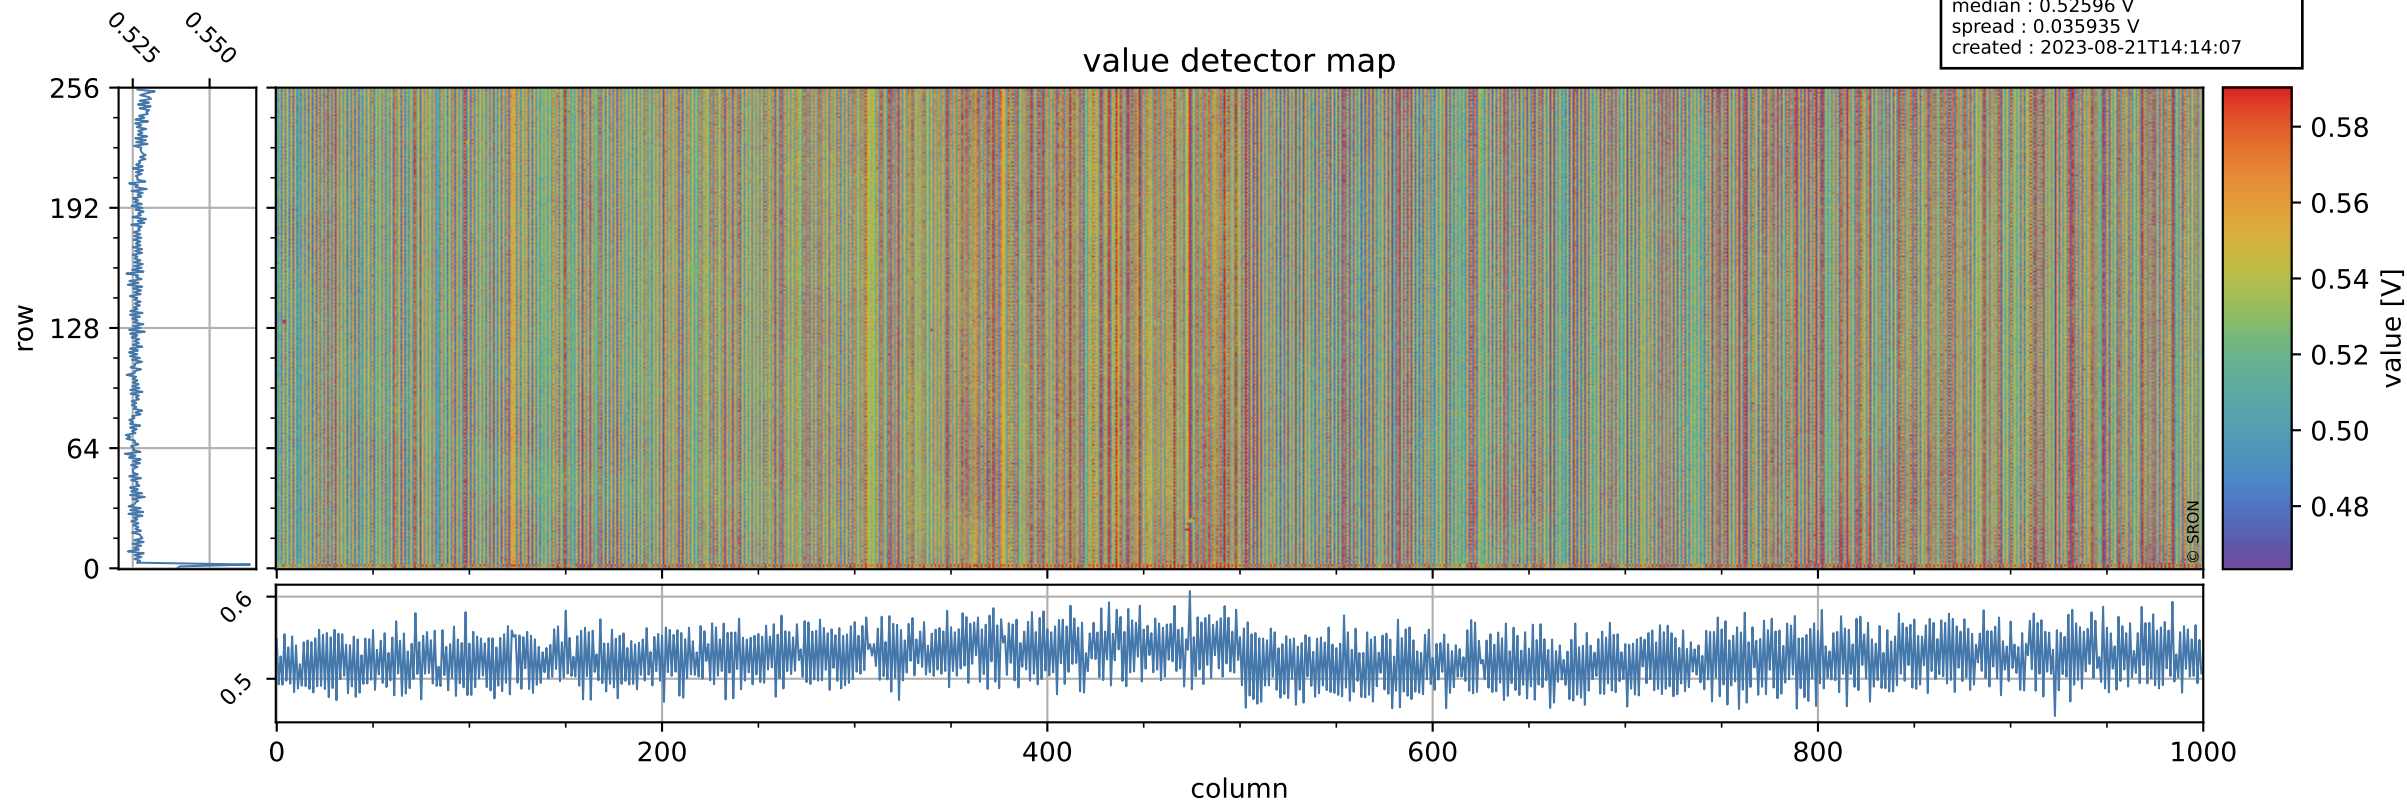

Tropomi SWIR offset (official)

orbits : 19 in [2872, 2917]
coverage : 2018-05-04 / 2018-05-06
median : 0.52596 V
spread : 0.035935 V
created : 2023-08-21T14:14:07

value detector map

Tropomi SWIR offset (official)

orbits : 19 in [2872, 2917]
coverage : 2018-05-04 / 2018-05-06
median : 33.326 μV
spread : 19.804 μV
created : 2023-08-21T14:14:08

Tropomi SWIR offset (official)

orbits : 19 in [2872, 2917]
coverage : 2018-05-04 / 2018-05-06
median : -0.052765 mV
spread : 0.32108 mV
created : 2023-08-21T14:14:08

value compared with SWIR offset CKD

Tropomi SWIR offset (official) ground-tracks of Sentinel-5P

orbits : 19 in [2872, 2917]
coverage : 2018-05-04 / 2018-05-06
created : 2023-08-21T14:14:08

Tropomi SWIR offset (official)

orbits : [2827, 2917]
coverage : 2018-04-30 / 2018-05-06
created : 2023-08-21T14:14:08

trend of detector median & temperatures