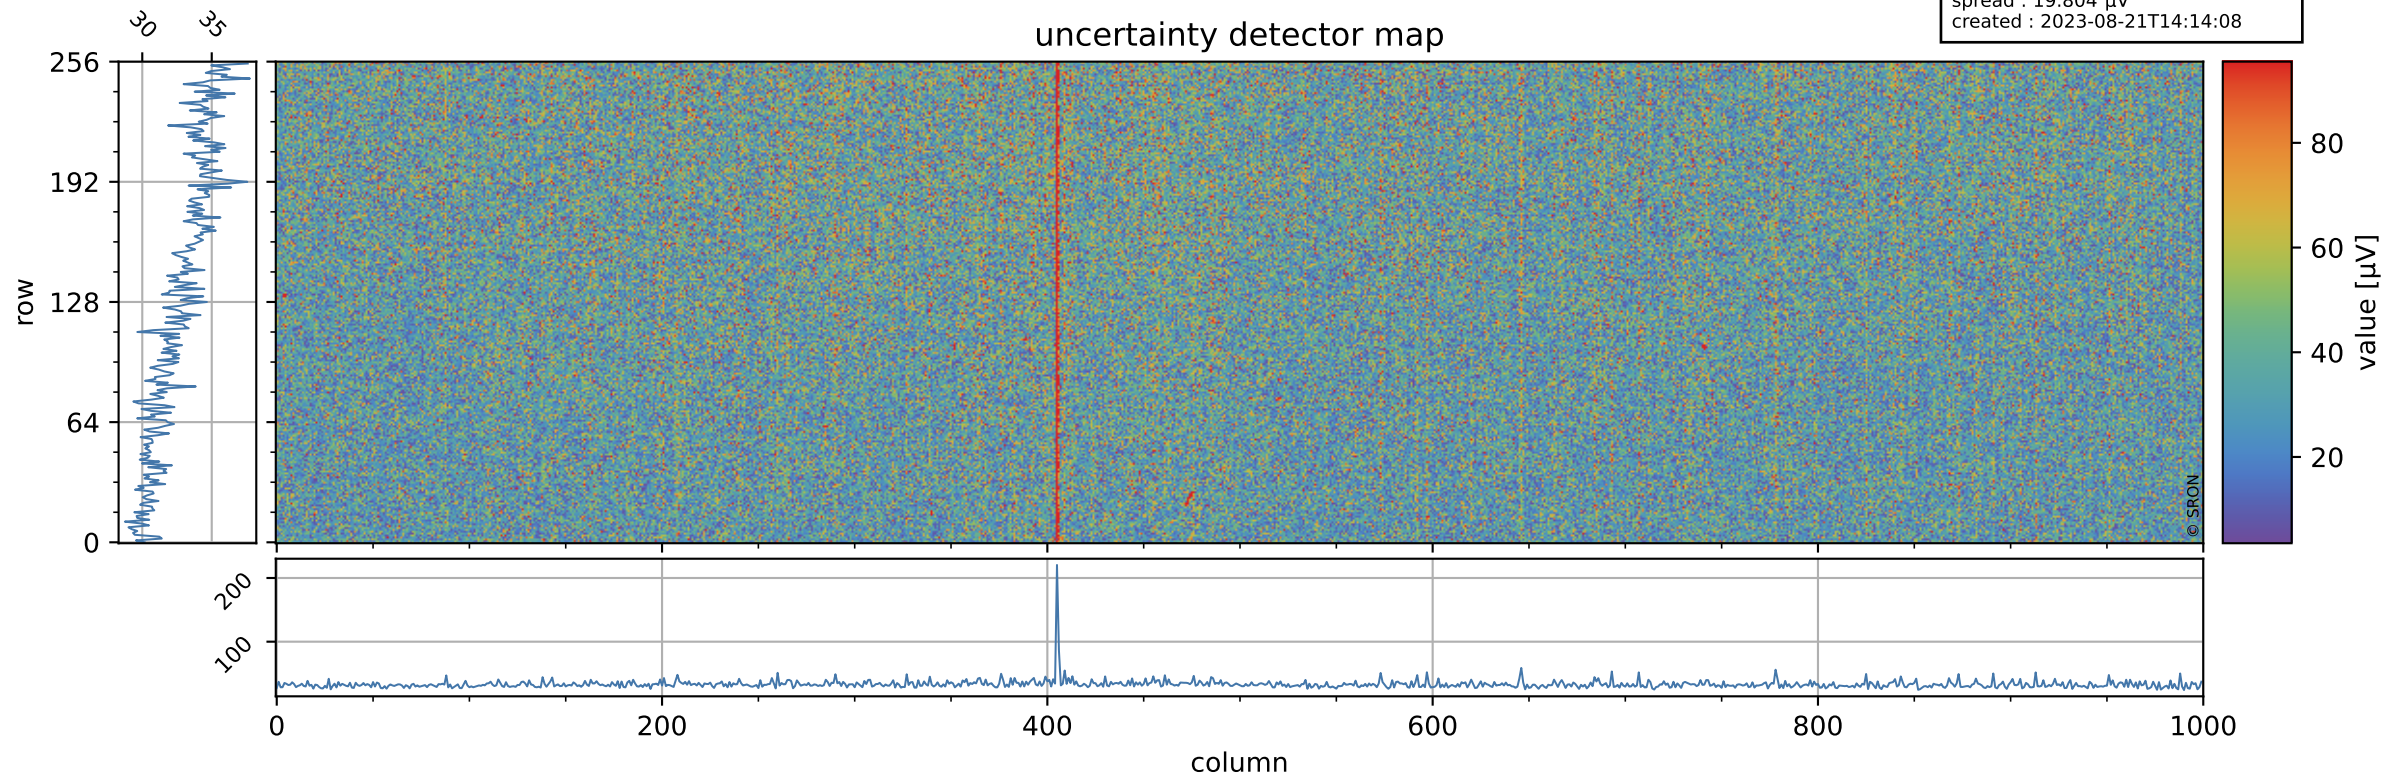

Tropomi SWIR offset (official)

orbits : 19 in [2872, 2917]
coverage : 2018-05-04 / 2018-05-06
median : 0.52596 V
spread : 0.035935 V
created : 2023-08-21T14:14:07

value detector map

Tropomi SWIR offset (official)

orbits : 19 in [2872, 2917]
coverage : 2018-05-04 / 2018-05-06
median : 33.326 μV
spread : 19.804 μV
created : 2023-08-21T14:14:08

Tropomi SWIR offset (official)

orbits : 19 in [2872, 2917]
coverage : 2018-05-04 / 2018-05-06
median : -0.052765 mV
spread : 0.32108 mV
created : 2023-08-21T14:14:08

value compared with SWIR offset CKD

Tropomi SWIR offset (official) ground-tracks of Sentinel-5P

orbits : 19 in [2872, 2917]
coverage : 2018-05-04 / 2018-05-06
created : 2023-08-21T14:14:08

Tropomi SWIR offset (official)

orbits : [2827, 2917]
coverage : 2018-04-30 / 2018-05-06
created : 2023-08-21T14:14:08

trend of detector median & temperatures