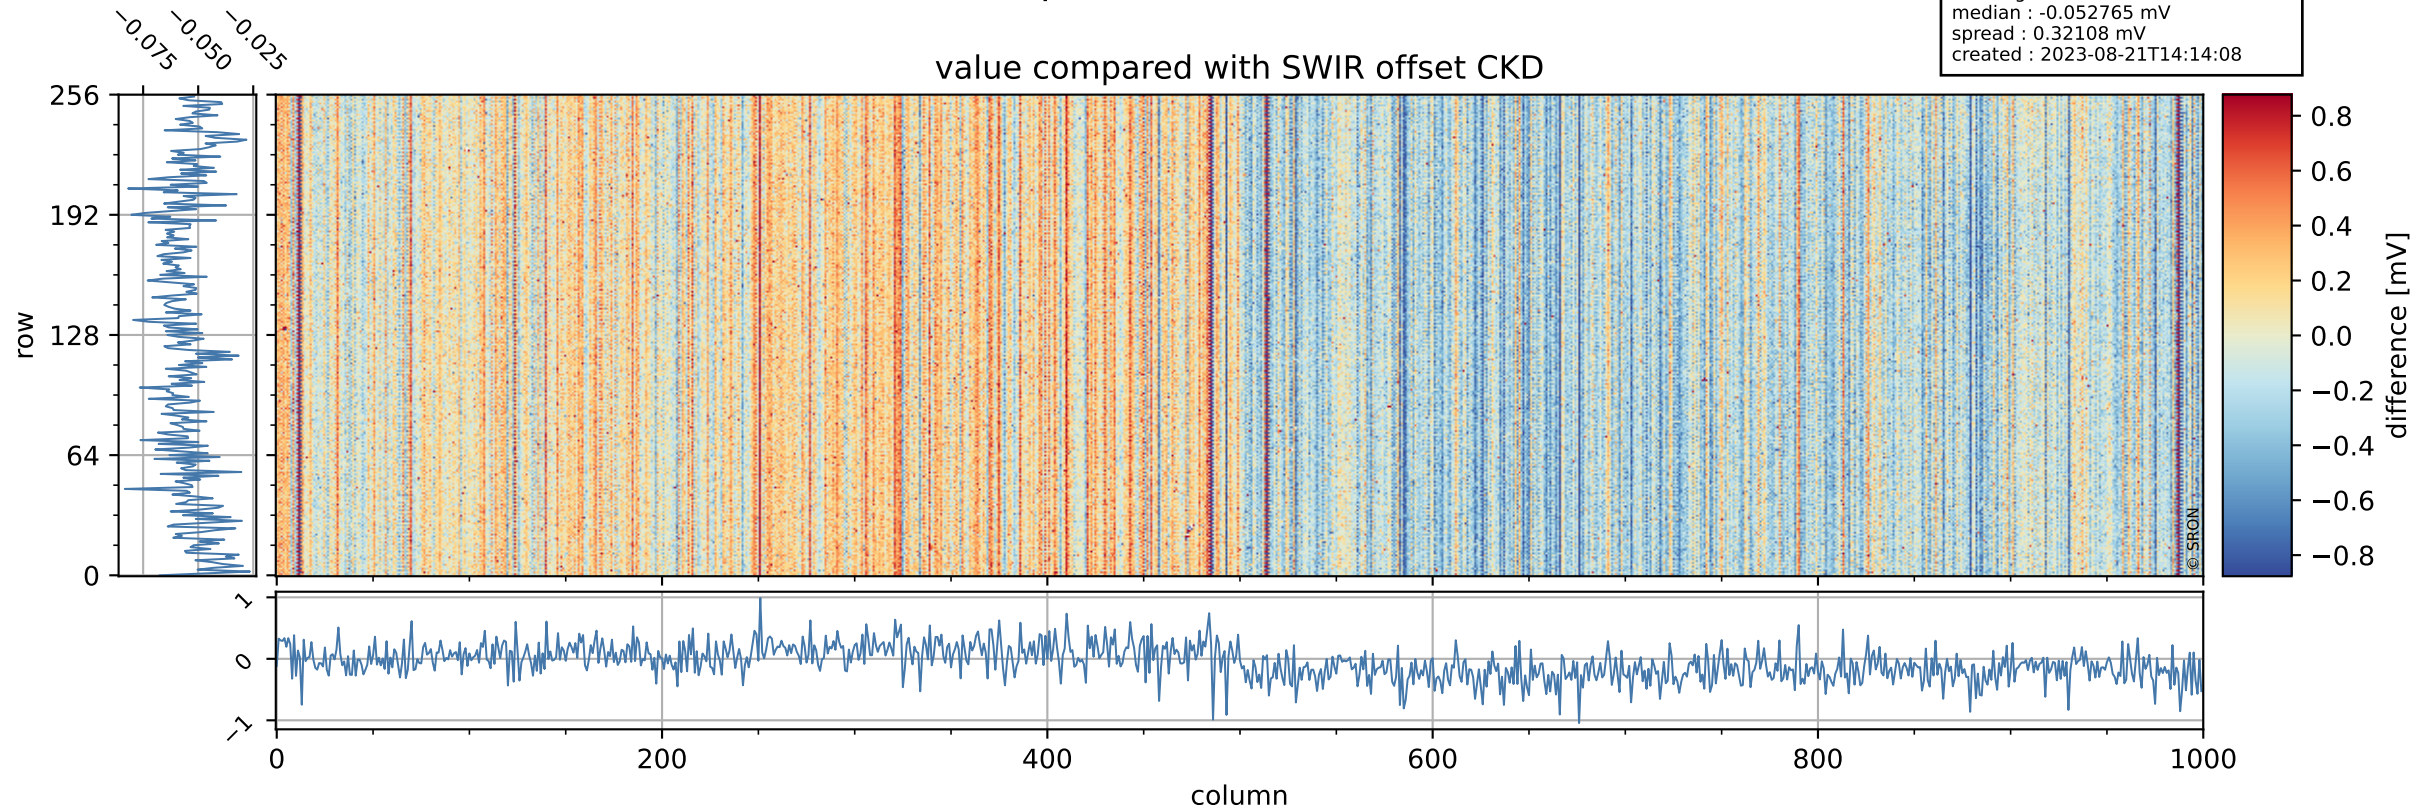

Tropomi SWIR offset (official)

orbits : 19 in [2872, 2917]
coverage : 2018-05-04 / 2018-05-06
median : 0.52596 V
spread : 0.035935 V
created : 2023-08-21T14:14:07

value detector map

Tropomi SWIR offset (official)

orbits : 19 in [2872, 2917]
coverage : 2018-05-04 / 2018-05-06
median : 33.326 μV
spread : 19.804 μV
created : 2023-08-21T14:14:08

Tropomi SWIR offset (official)

orbits : 19 in [2872, 2917]
coverage : 2018-05-04 / 2018-05-06
median : -0.052765 mV
spread : 0.32108 mV
created : 2023-08-21T14:14:08

value compared with SWIR offset CKD

Tropomi SWIR offset (official) ground-tracks of Sentinel-5P

orbits : 19 in [2872, 2917]
coverage : 2018-05-04 / 2018-05-06
created : 2023-08-21T14:14:08

Tropomi SWIR offset (official)

orbits : [2827, 2917]
coverage : 2018-04-30 / 2018-05-06
created : 2023-08-21T14:14:08

trend of detector median & temperatures