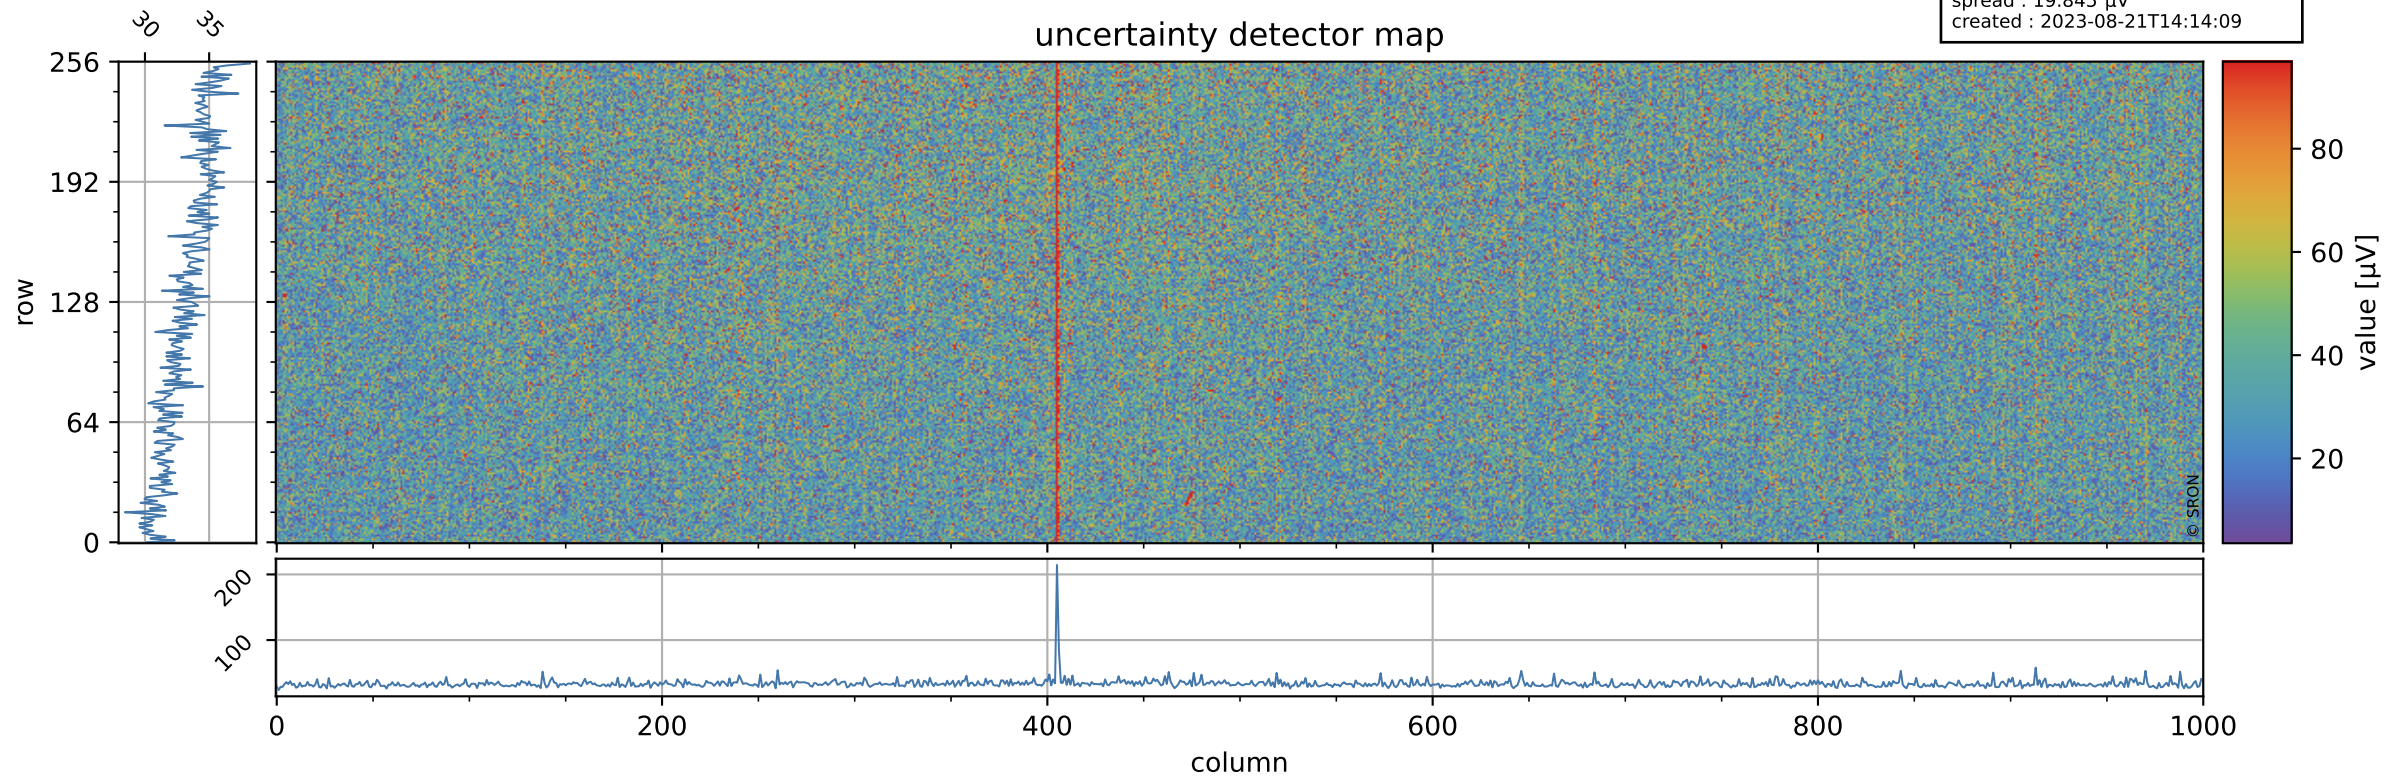

Tropomi SWIR offset (official)

orbits : 19 in [2887, 2932]
coverage : 2018-05-05 / 2018-05-08
median : 0.52596 V
spread : 0.035937 V
created : 2023-08-21T14:14:09

value detector map

Tropomi SWIR offset (official)

orbits : 19 in [2887, 2932]
coverage : 2018-05-05 / 2018-05-08
median : 33.757 μV
spread : 19.845 μV
created : 2023-08-21T14:14:09

Tropomi SWIR offset (official)

orbits : 19 in [2887, 2932]
coverage : 2018-05-05 / 2018-05-08
median : -0.060549 mV
spread : 0.32273 mV
created : 2023-08-21T14:14:10

value compared with SWIR offset CKD

Tropomi SWIR offset (official) ground-tracks of Sentinel-5P

orbits : 19 in [2887, 2932]
coverage : 2018-05-05 / 2018-05-08
created : 2023-08-21T14:14:10

Tropomi SWIR offset (official)

orbits : [2827, 2932]
coverage : 2018-04-30 / 2018-05-08
created : 2023-08-21T14:14:10

trend of detector median & temperatures