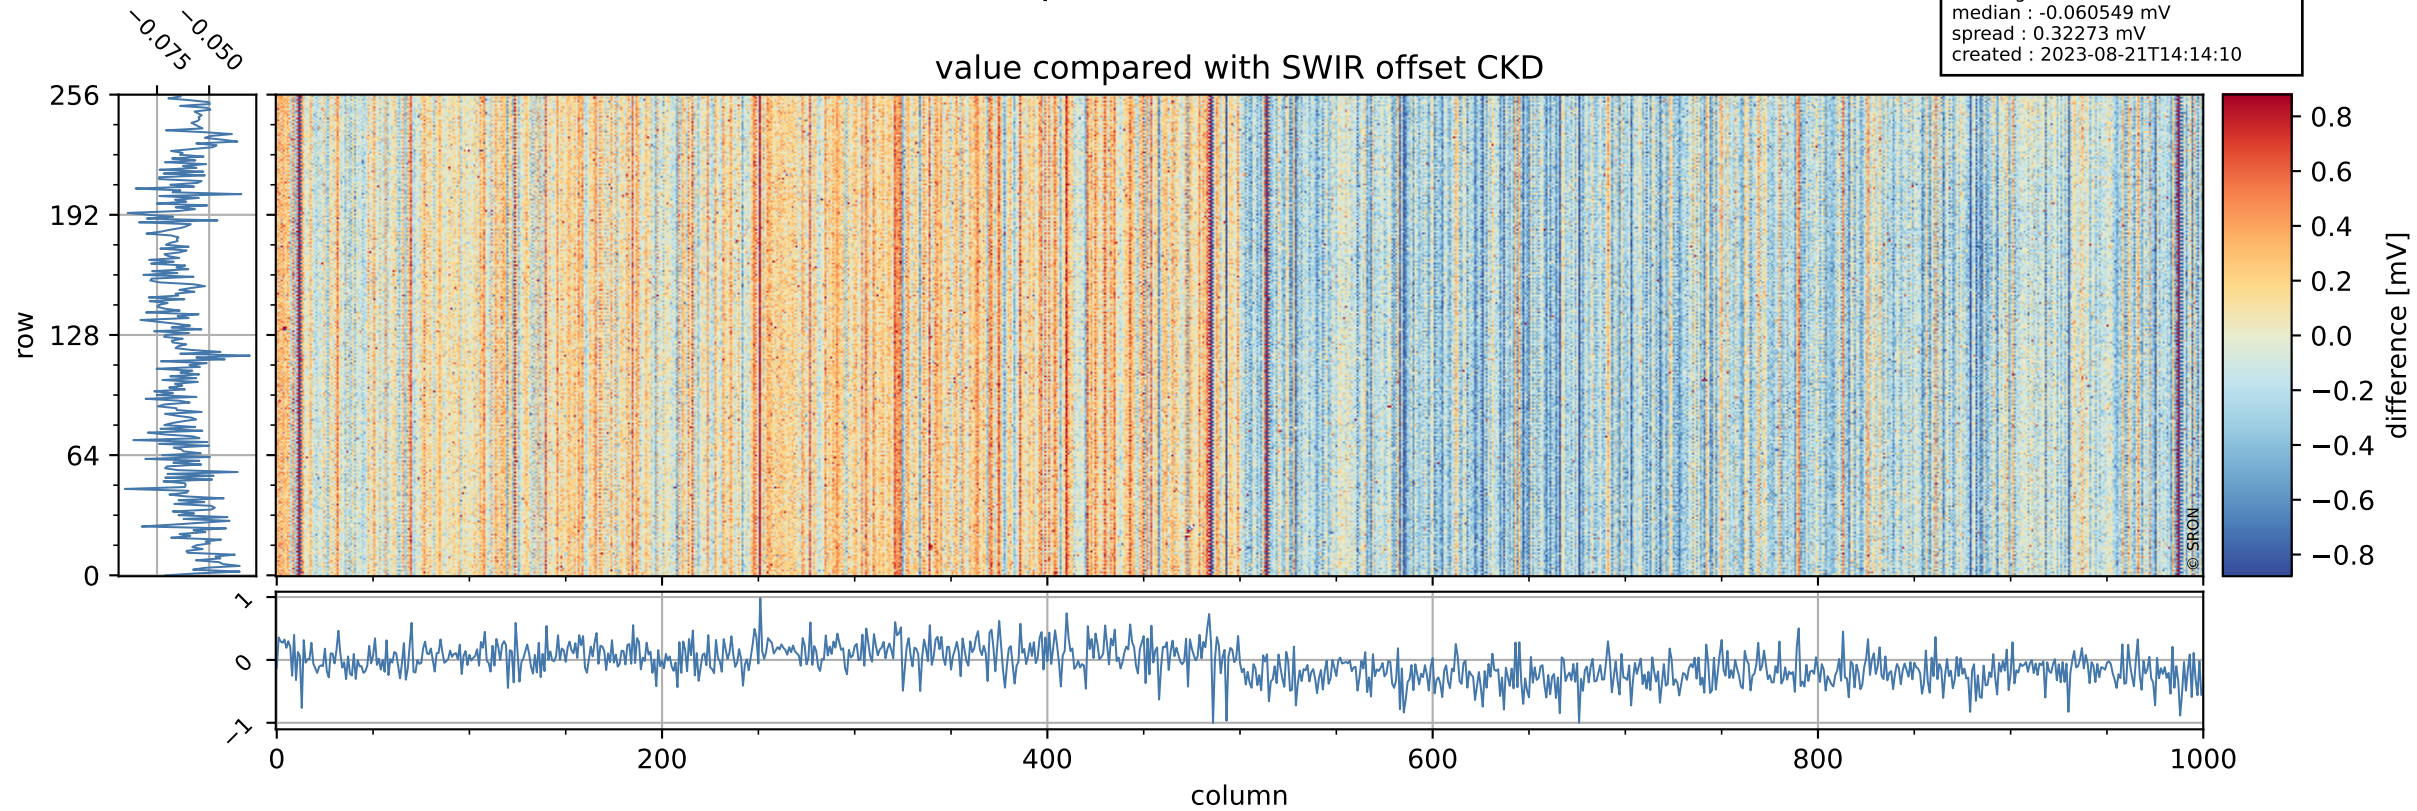

Tropomi SWIR offset (official)

orbits : 19 in [2887, 2932]
coverage : 2018-05-05 / 2018-05-08
median : 0.52596 V
spread : 0.035937 V
created : 2023-08-21T14:14:09

value detector map

Tropomi SWIR offset (official)

orbits : 19 in [2887, 2932]
coverage : 2018-05-05 / 2018-05-08
median : 33.757 μV
spread : 19.845 μV
created : 2023-08-21T14:14:09

Tropomi SWIR offset (official)

orbits : 19 in [2887, 2932]
coverage : 2018-05-05 / 2018-05-08
median : -0.060549 mV
spread : 0.32273 mV
created : 2023-08-21T14:14:10

value compared with SWIR offset CKD

Tropomi SWIR offset (official) ground-tracks of Sentinel-5P

orbits : 19 in [2887, 2932]
coverage : 2018-05-05 / 2018-05-08
created : 2023-08-21T14:14:10

Tropomi SWIR offset (official)

orbits : [2827, 2932]
coverage : 2018-04-30 / 2018-05-08
created : 2023-08-21T14:14:10

trend of detector median & temperatures