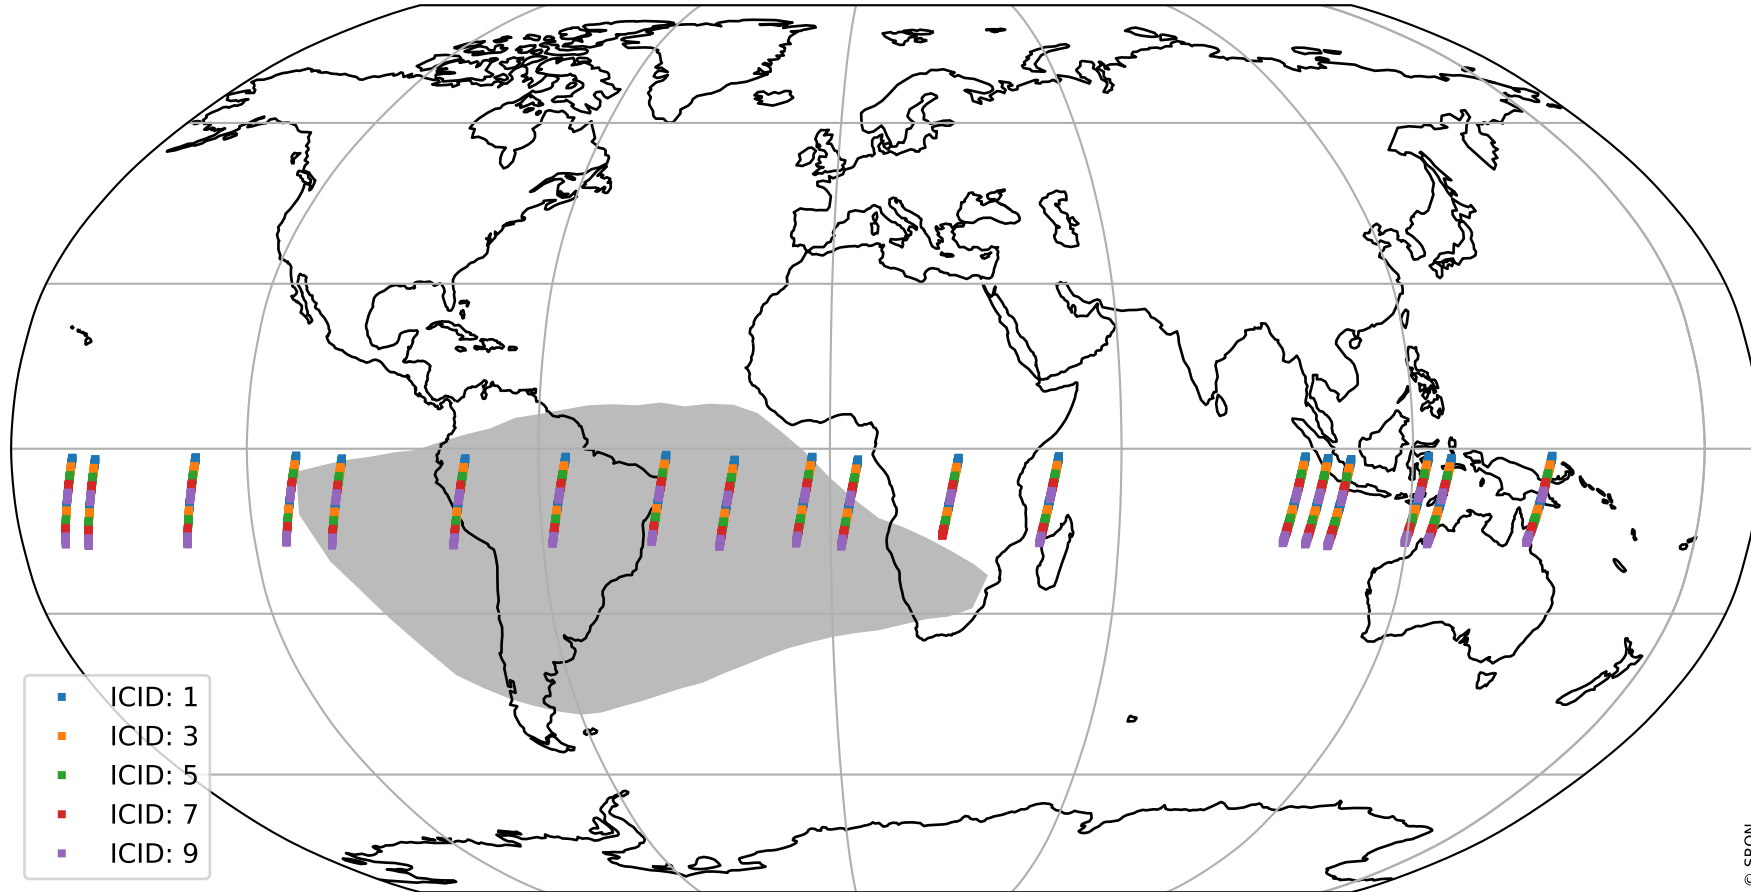

Tropomi SWIR offset (official)

orbits : 19 in [2887, 2932]
coverage : 2018-05-05 / 2018-05-08
median : 0.52596 V
spread : 0.035937 V
created : 2023-08-21T14:14:09

value detector map

Tropomi SWIR offset (official)

orbits : 19 in [2887, 2932]
coverage : 2018-05-05 / 2018-05-08
median : 33.757 μV
spread : 19.845 μV
created : 2023-08-21T14:14:09

Tropomi SWIR offset (official)

orbits : 19 in [2887, 2932]
coverage : 2018-05-05 / 2018-05-08
median : -0.060549 mV
spread : 0.32273 mV
created : 2023-08-21T14:14:10

value compared with SWIR offset CKD

Tropomi SWIR offset (official) ground-tracks of Sentinel-5P

orbits : 19 in [2887, 2932]
coverage : 2018-05-05 / 2018-05-08
created : 2023-08-21T14:14:10

Tropomi SWIR offset (official)

orbits : [2827, 2932]
coverage : 2018-04-30 / 2018-05-08
created : 2023-08-21T14:14:10

trend of detector median & temperatures