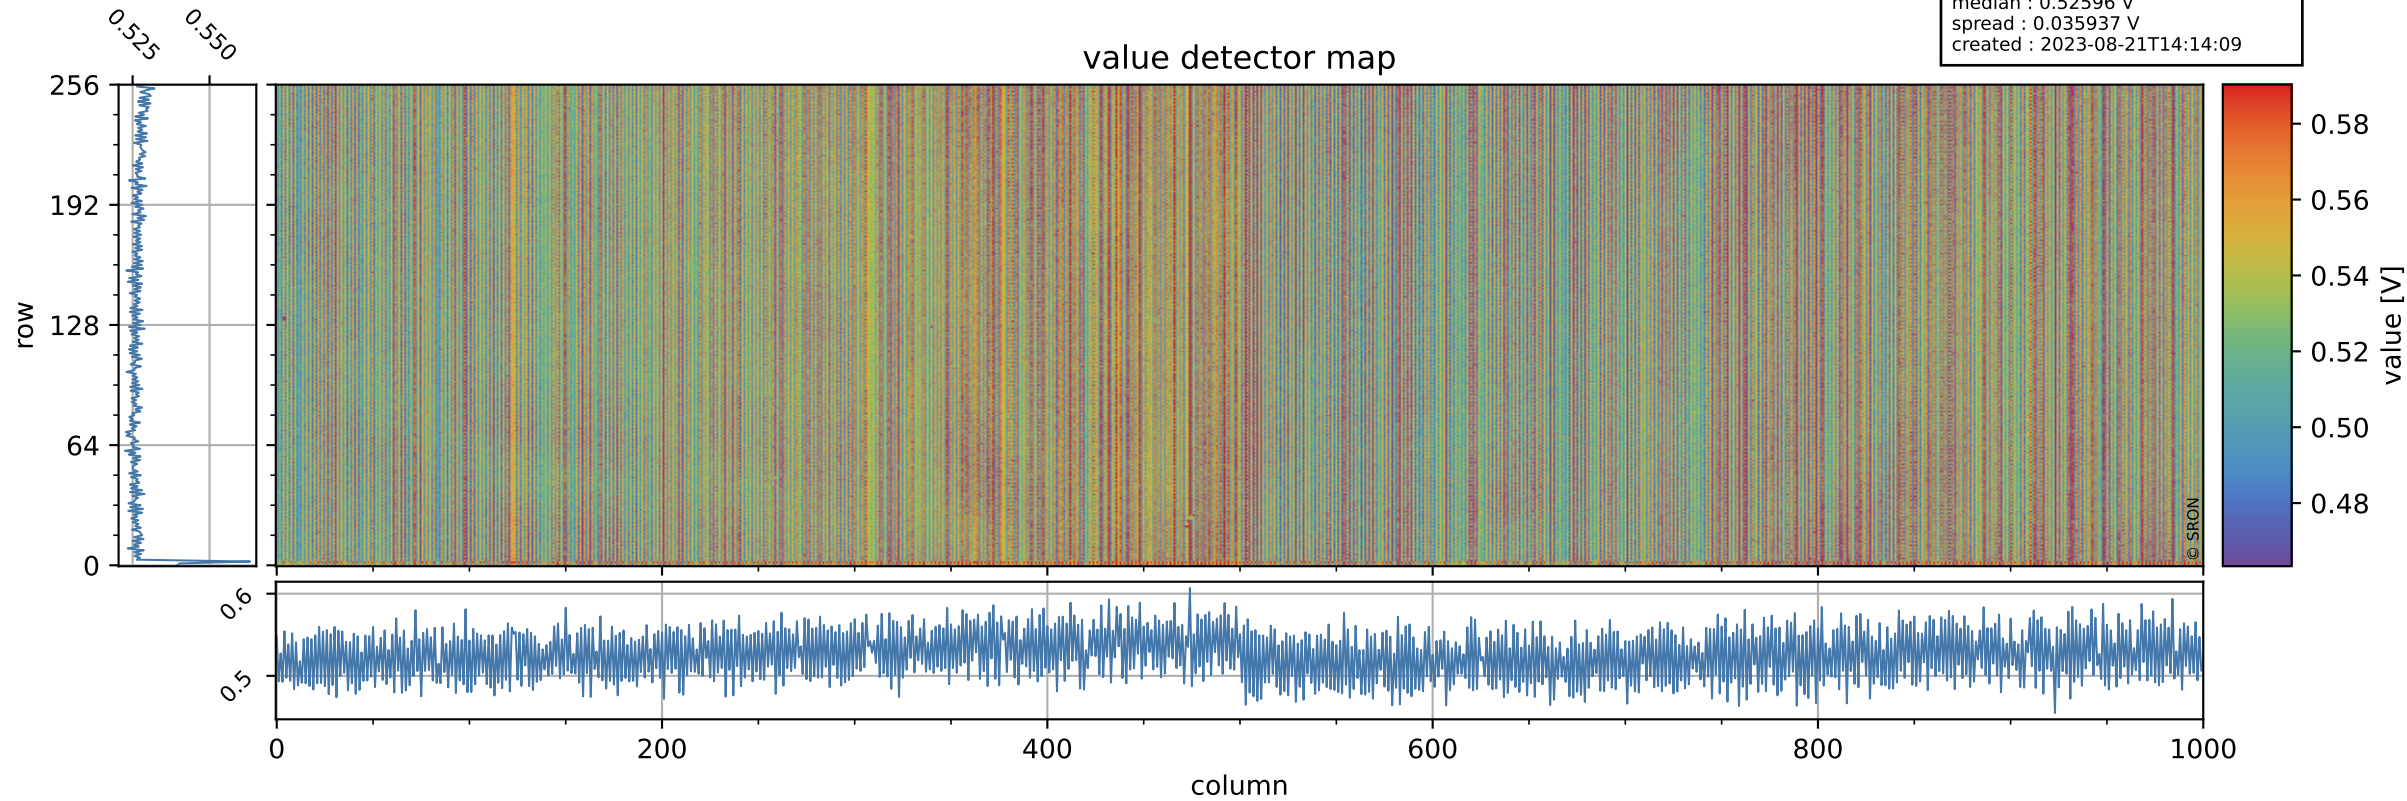

Tropomi SWIR offset (official)

orbits : 19 in [2887, 2932]
coverage : 2018-05-05 / 2018-05-08
median : 0.52596 V
spread : 0.035937 V
created : 2023-08-21T14:14:09

value detector map

Tropomi SWIR offset (official)

orbits : 19 in [2887, 2932]
coverage : 2018-05-05 / 2018-05-08
median : 33.757 μV
spread : 19.845 μV
created : 2023-08-21T14:14:09

Tropomi SWIR offset (official)

orbits : 19 in [2887, 2932]
coverage : 2018-05-05 / 2018-05-08
median : -0.060549 mV
spread : 0.32273 mV
created : 2023-08-21T14:14:10

value compared with SWIR offset CKD

Tropomi SWIR offset (official) ground-tracks of Sentinel-5P

orbits : 19 in [2887, 2932]
coverage : 2018-05-05 / 2018-05-08
created : 2023-08-21T14:14:10

Tropomi SWIR offset (official)

orbits : [2827, 2932]
coverage : 2018-04-30 / 2018-05-08
created : 2023-08-21T14:14:10

trend of detector median & temperatures