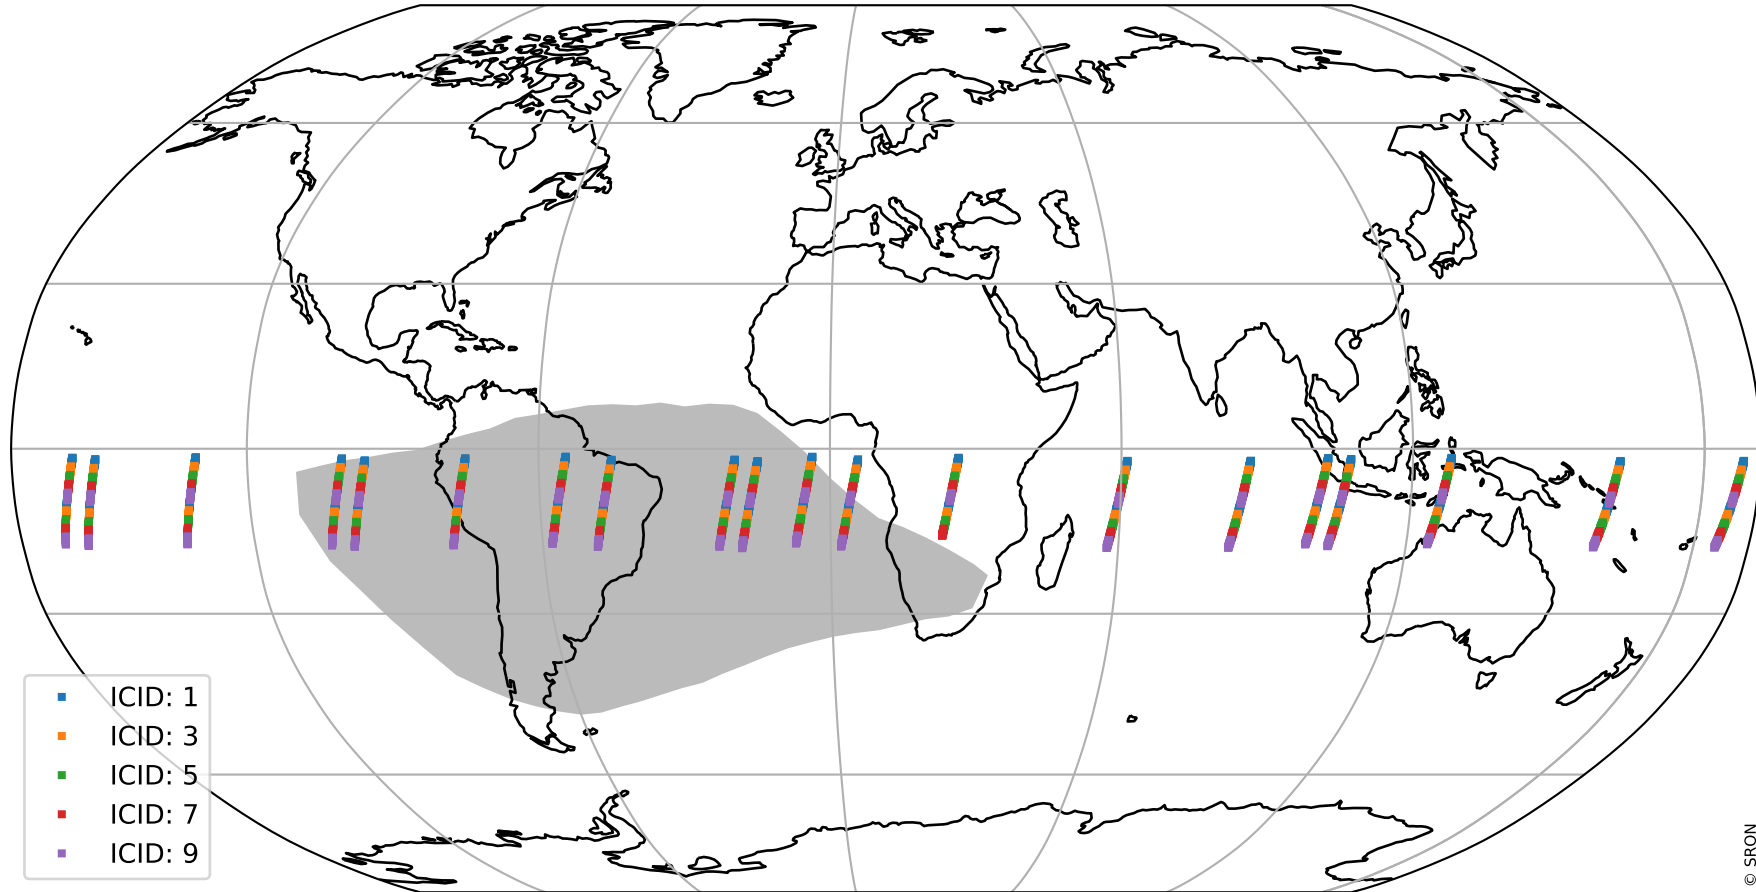

Tropomi SWIR offset (official)

orbits : 20 in [2902, 2947]
coverage : 2018-05-06 / 2018-05-09
median : 0.52595 V
spread : 0.035935 V
created : 2023-08-21T14:14:11

value detector map

Tropomi SWIR offset (official)

orbits : 20 in [2902, 2947]
coverage : 2018-05-06 / 2018-05-09
median : 34.734 μV
spread : 20.354 μV
created : 2023-08-21T14:14:11

Tropomi SWIR offset (official)

value compared with SWIR offset CKD

orbits : 20 in [2902, 2947]
coverage : 2018-05-06 / 2018-05-09
median : -0.064166 mV
spread : 0.31925 mV
created : 2023-08-21T14:14:11

Tropomi SWIR offset (official) ground-tracks of Sentinel-5P

orbits : 20 in [2902, 2947]
coverage : 2018-05-06 / 2018-05-09
created : 2023-08-21T14:14:12

Tropomi SWIR offset (official)

orbits : [2827, 2947]
coverage : 2018-04-30 / 2018-05-09
created : 2023-08-21T14:14:12

trend of detector median & temperatures