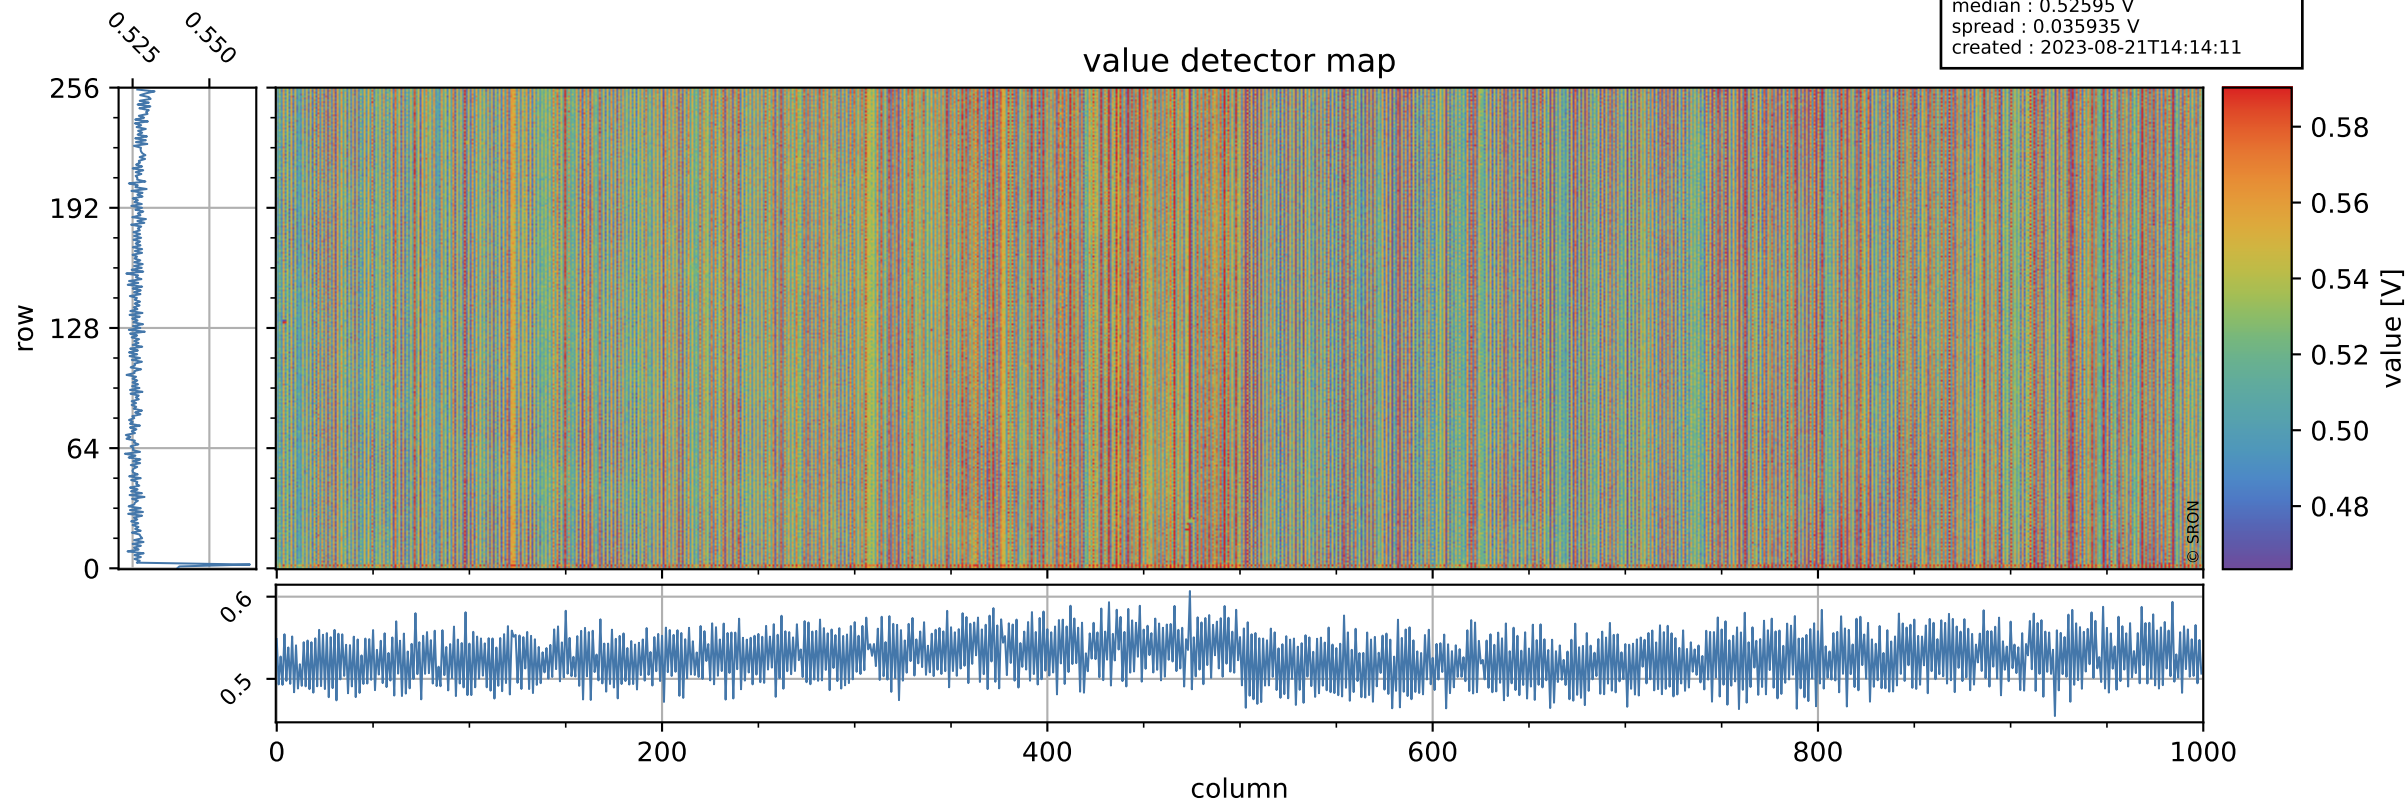

Tropomi SWIR offset (official)

orbits : 20 in [2902, 2947]
coverage : 2018-05-06 / 2018-05-09
median : 0.52595 V
spread : 0.035935 V
created : 2023-08-21T14:14:11

value detector map

Tropomi SWIR offset (official)

orbits : 20 in [2902, 2947]
coverage : 2018-05-06 / 2018-05-09
median : 34.734 μV
spread : 20.354 μV
created : 2023-08-21T14:14:11

Tropomi SWIR offset (official)

value compared with SWIR offset CKD

orbits : 20 in [2902, 2947]
coverage : 2018-05-06 / 2018-05-09
median : -0.064166 mV
spread : 0.31925 mV
created : 2023-08-21T14:14:11

Tropomi SWIR offset (official) ground-tracks of Sentinel-5P

orbits : 20 in [2902, 2947]
coverage : 2018-05-06 / 2018-05-09
created : 2023-08-21T14:14:12

Tropomi SWIR offset (official)

orbits : [2827, 2947]
coverage : 2018-04-30 / 2018-05-09
created : 2023-08-21T14:14:12

trend of detector median & temperatures