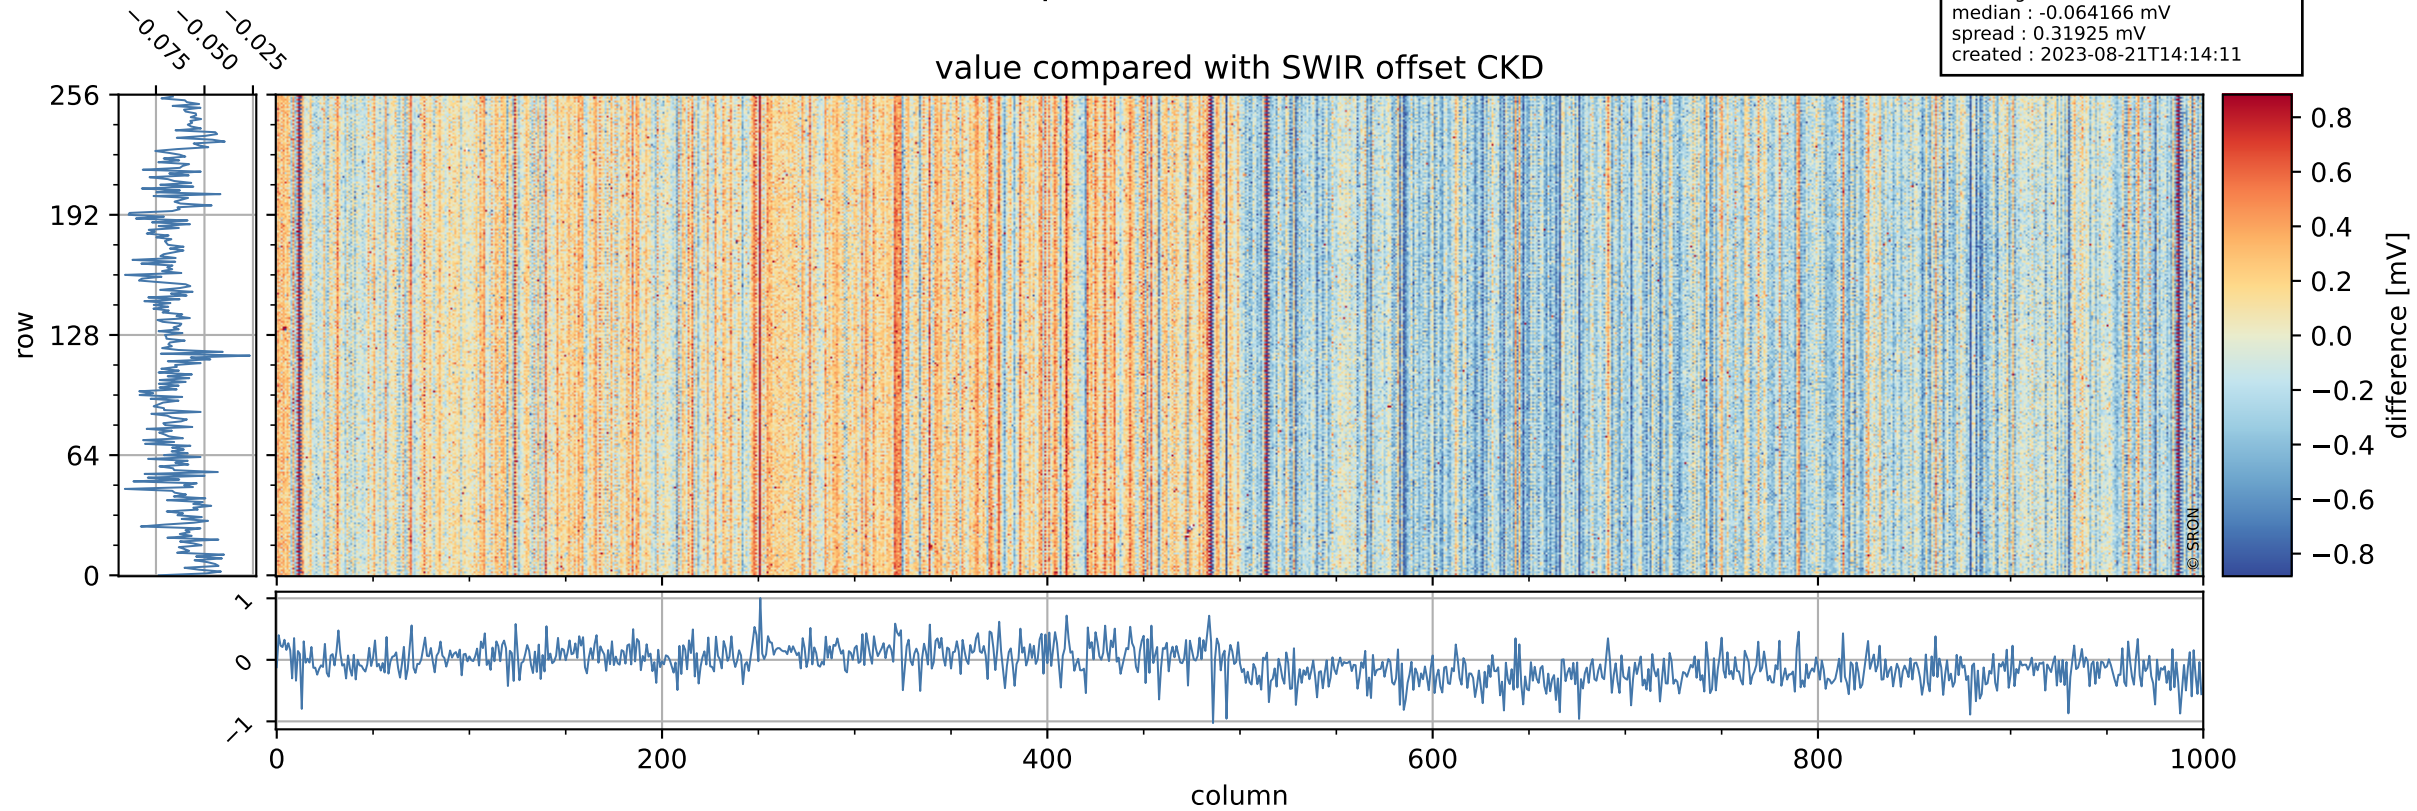

Tropomi SWIR offset (official)

orbits : 20 in [2902, 2947]
coverage : 2018-05-06 / 2018-05-09
median : 0.52595 V
spread : 0.035935 V
created : 2023-08-21T14:14:11

value detector map

Tropomi SWIR offset (official)

orbits : 20 in [2902, 2947]
coverage : 2018-05-06 / 2018-05-09
median : 34.734 μV
spread : 20.354 μV
created : 2023-08-21T14:14:11

Tropomi SWIR offset (official)

value compared with SWIR offset CKD

orbits : 20 in [2902, 2947]
coverage : 2018-05-06 / 2018-05-09
median : -0.064166 mV
spread : 0.31925 mV
created : 2023-08-21T14:14:11

Tropomi SWIR offset (official) ground-tracks of Sentinel-5P

orbits : 20 in [2902, 2947]
coverage : 2018-05-06 / 2018-05-09
created : 2023-08-21T14:14:12

Tropomi SWIR offset (official)

orbits : [2827, 2947]
coverage : 2018-04-30 / 2018-05-09
created : 2023-08-21T14:14:12

trend of detector median & temperatures