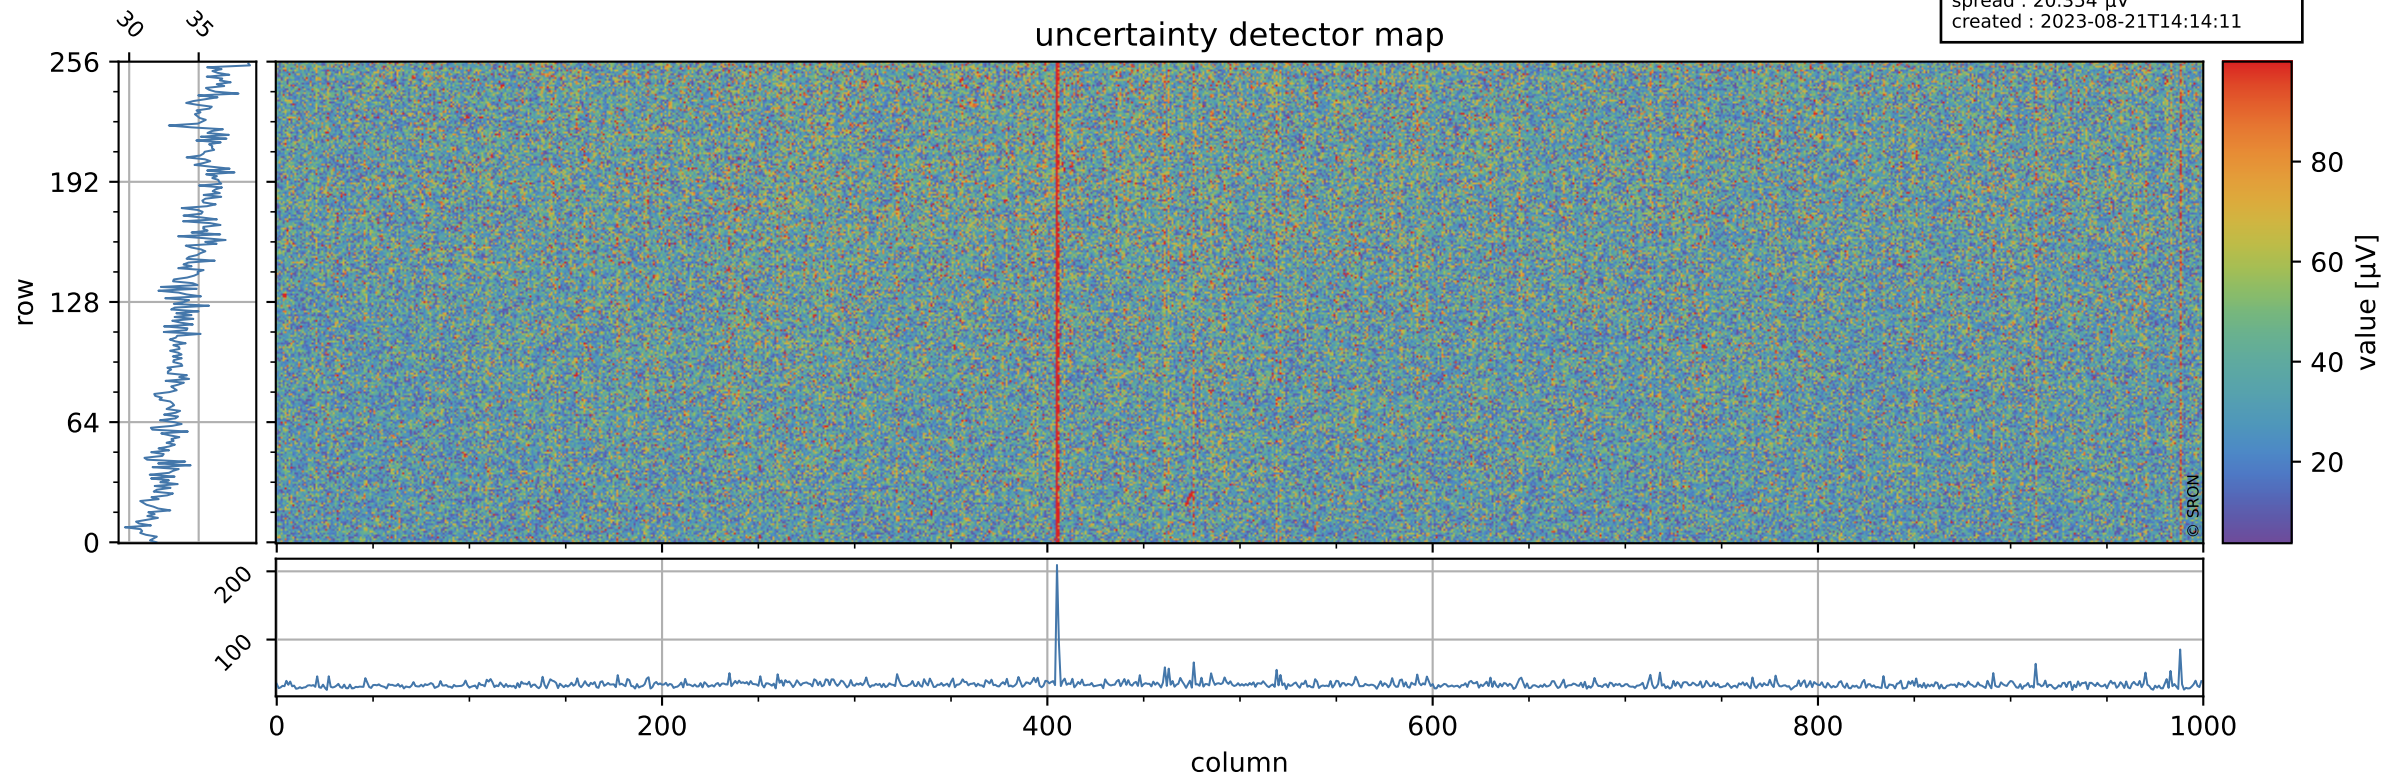

Tropomi SWIR offset (official)

orbits : 20 in [2902, 2947]
coverage : 2018-05-06 / 2018-05-09
median : 0.52595 V
spread : 0.035935 V
created : 2023-08-21T14:14:11

value detector map

Tropomi SWIR offset (official)

orbits : 20 in [2902, 2947]
coverage : 2018-05-06 / 2018-05-09
median : 34.734 μV
spread : 20.354 μV
created : 2023-08-21T14:14:11

Tropomi SWIR offset (official)

value compared with SWIR offset CKD

orbits : 20 in [2902, 2947]
coverage : 2018-05-06 / 2018-05-09
median : -0.064166 mV
spread : 0.31925 mV
created : 2023-08-21T14:14:11

Tropomi SWIR offset (official) ground-tracks of Sentinel-5P

orbits : 20 in [2902, 2947]
coverage : 2018-05-06 / 2018-05-09
created : 2023-08-21T14:14:12

Tropomi SWIR offset (official)

orbits : [2827, 2947]
coverage : 2018-04-30 / 2018-05-09
created : 2023-08-21T14:14:12

trend of detector median & temperatures