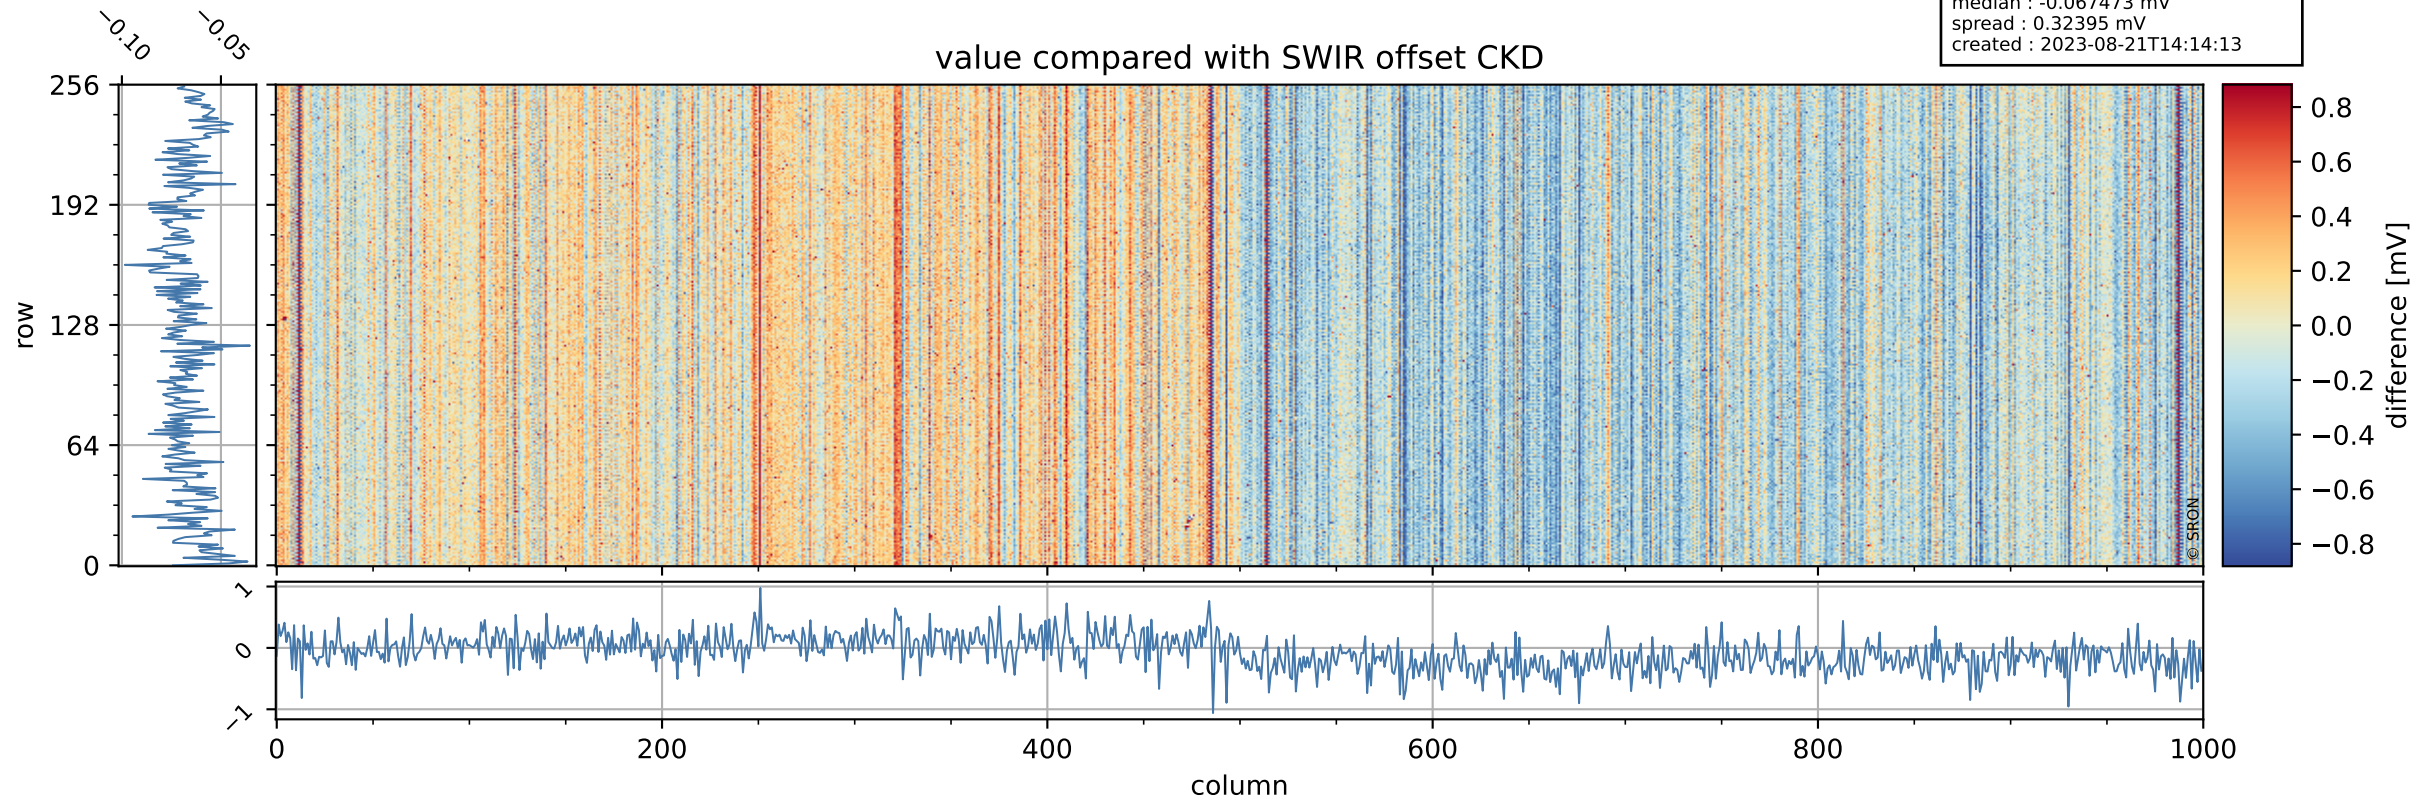

Tropomi SWIR offset (official)

orbits : 19 in [2917, 2962]
coverage : 2018-05-07 / 2018-05-10
median : 0.52595 V
spread : 0.035933 V
created : 2023-08-21T14:14:12

value detector map

Tropomi SWIR offset (official)

orbits : 19 in [2917, 2962]
coverage : 2018-05-07 / 2018-05-10
median : 0.035568 mV
spread : 0.020787 mV
created : 2023-08-21T14:14:13

uncertainty detector map

Tropomi SWIR offset (official)

orbits : 19 in [2917, 2962]
coverage : 2018-05-07 / 2018-05-10
median : -0.067473 mV
spread : 0.32395 mV
created : 2023-08-21T14:14:13

value compared with SWIR offset CKD

Tropomi SWIR offset (official) ground-tracks of Sentinel-5P

orbits : 19 in [2917, 2962]
coverage : 2018-05-07 / 2018-05-10
created : 2023-08-21T14:14:13

Tropomi SWIR offset (official)

orbits : [2827, 2962]
coverage : 2018-04-30 / 2018-05-10
created : 2023-08-21T14:14:14

trend of detector median & temperatures