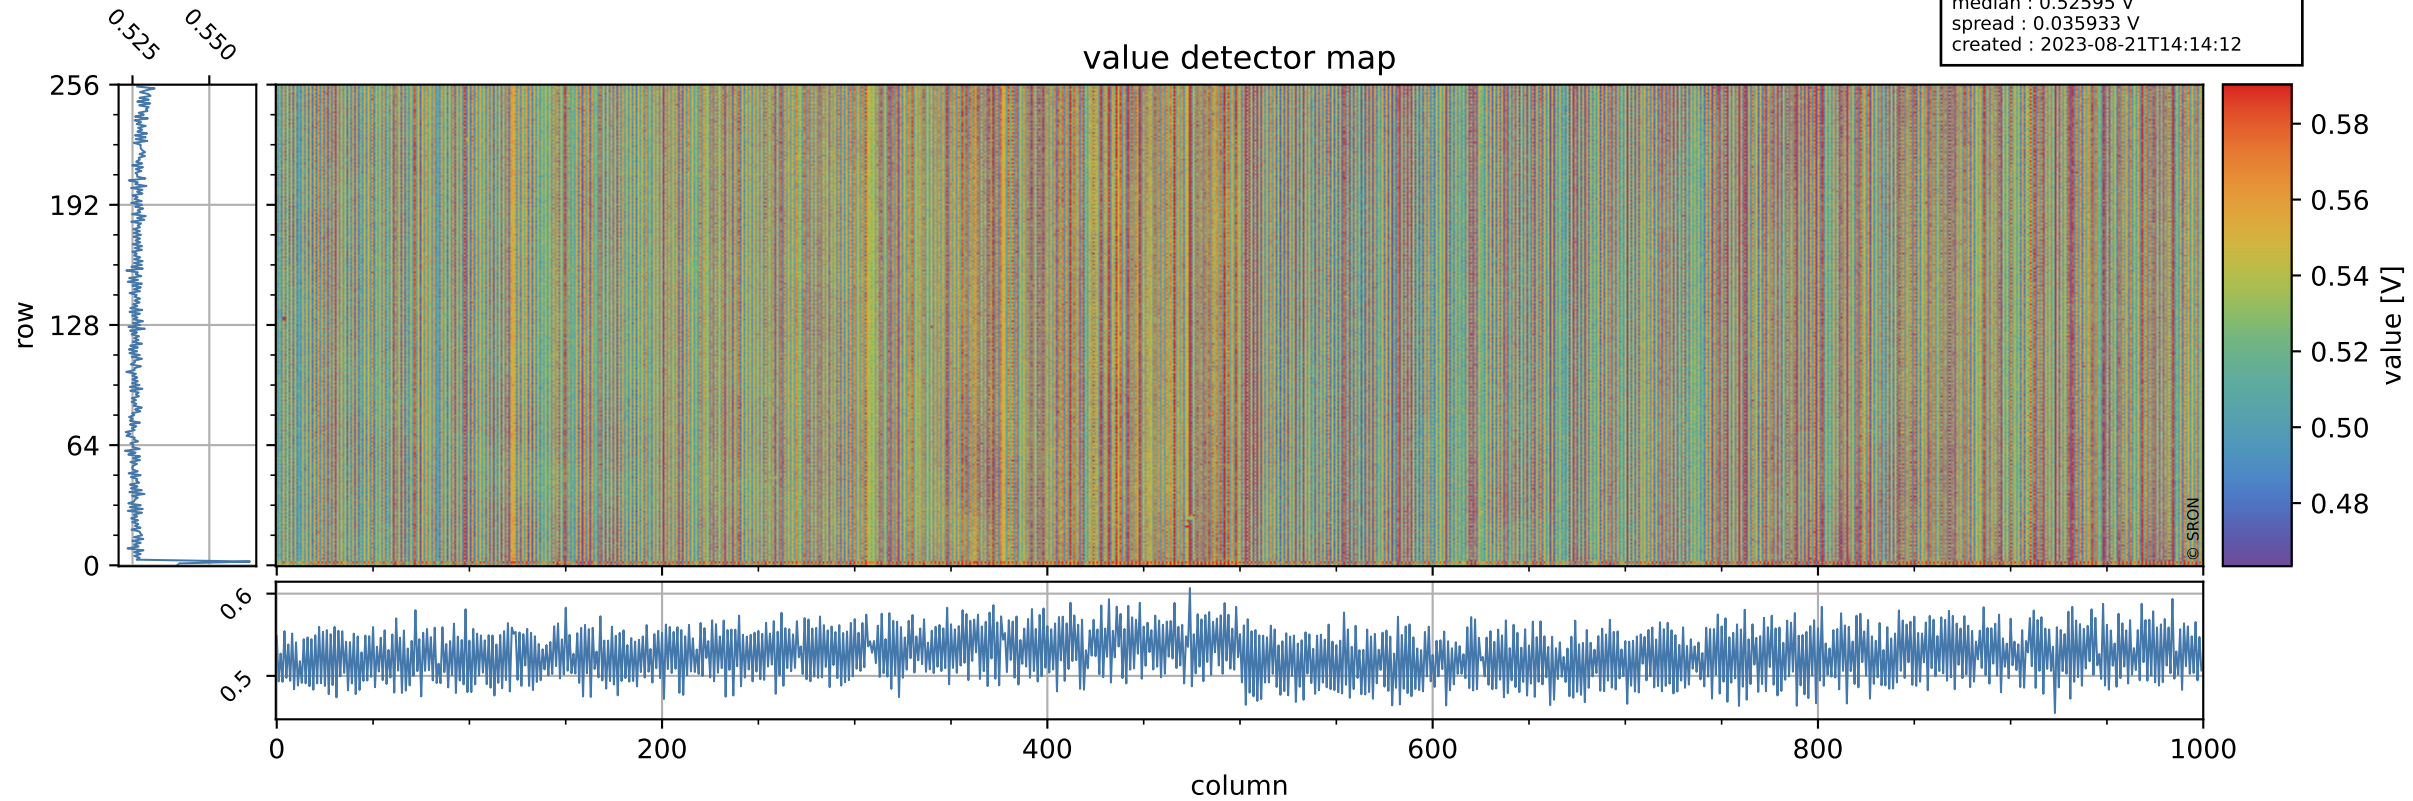

Tropomi SWIR offset (official)

orbits : 19 in [2917, 2962]
coverage : 2018-05-07 / 2018-05-10
median : 0.52595 V
spread : 0.035933 V
created : 2023-08-21T14:14:12

value detector map

Tropomi SWIR offset (official)

orbits : 19 in [2917, 2962]
coverage : 2018-05-07 / 2018-05-10
median : 0.035568 mV
spread : 0.020787 mV
created : 2023-08-21T14:14:13

uncertainty detector map

Tropomi SWIR offset (official)

orbits : 19 in [2917, 2962]
coverage : 2018-05-07 / 2018-05-10
median : -0.067473 mV
spread : 0.32395 mV
created : 2023-08-21T14:14:13

value compared with SWIR offset CKD

Tropomi SWIR offset (official) ground-tracks of Sentinel-5P

orbits : 19 in [2917, 2962]
coverage : 2018-05-07 / 2018-05-10
created : 2023-08-21T14:14:13

Tropomi SWIR offset (official)

orbits : [2827, 2962]
coverage : 2018-04-30 / 2018-05-10
created : 2023-08-21T14:14:14

trend of detector median & temperatures