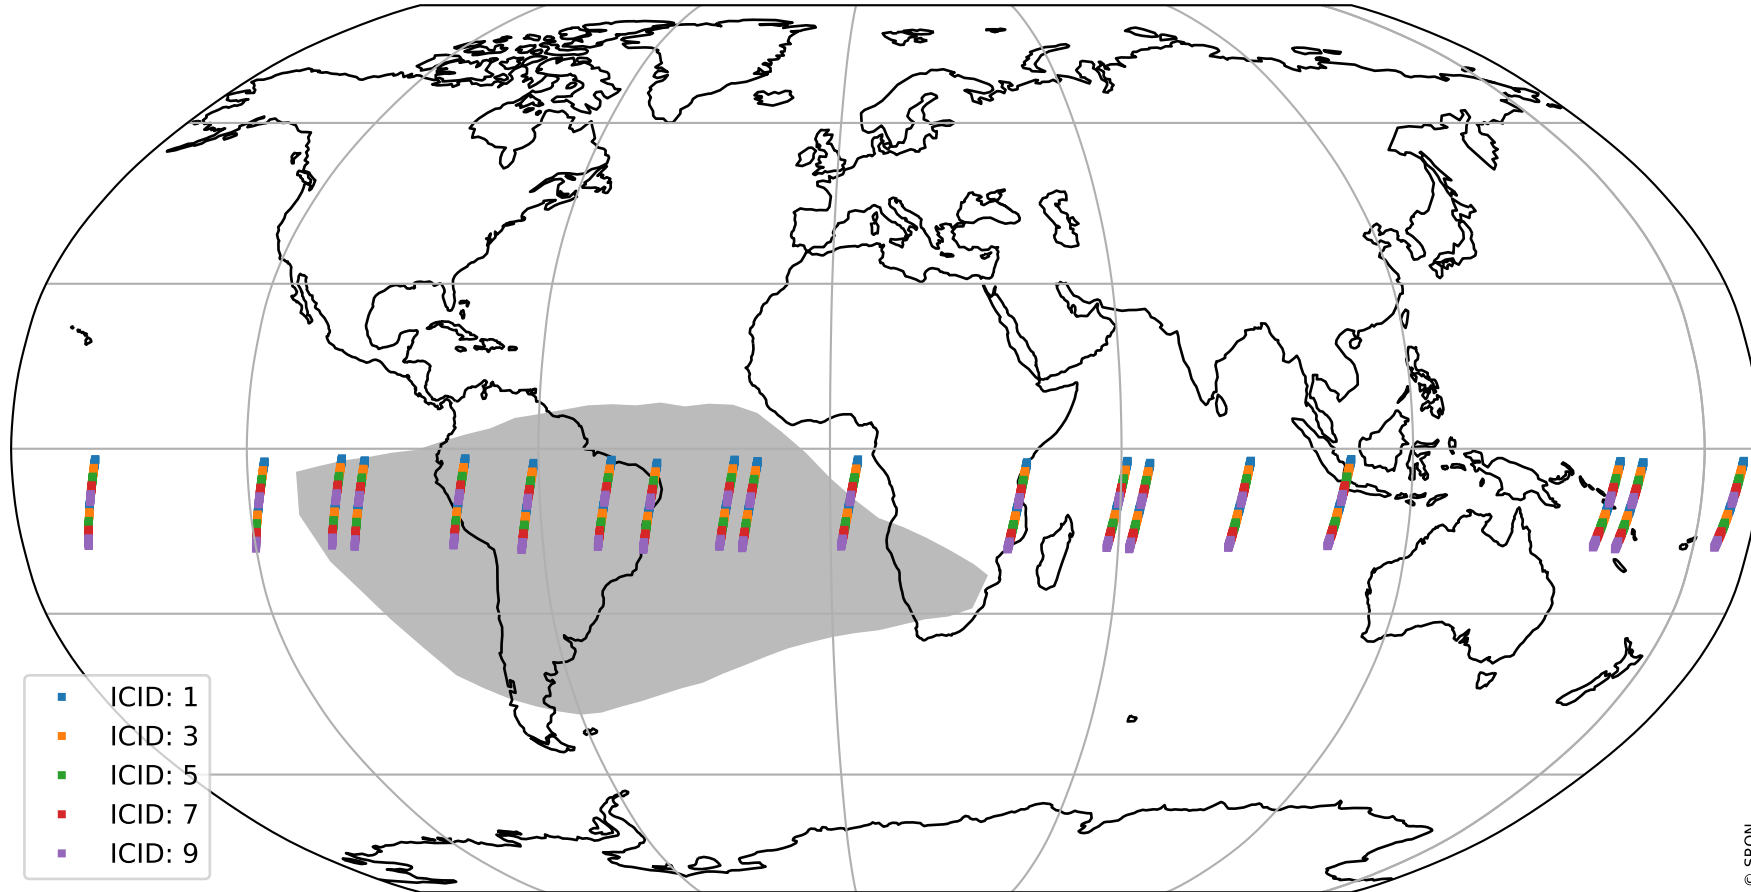

Tropomi SWIR offset (official)

orbits : 19 in [2917, 2962]
coverage : 2018-05-07 / 2018-05-10
median : 0.52595 V
spread : 0.035933 V
created : 2023-08-21T14:14:12

value detector map

Tropomi SWIR offset (official)

orbits : 19 in [2917, 2962]
coverage : 2018-05-07 / 2018-05-10
median : 0.035568 mV
spread : 0.020787 mV
created : 2023-08-21T14:14:13

uncertainty detector map

Tropomi SWIR offset (official)

orbits : 19 in [2917, 2962]
coverage : 2018-05-07 / 2018-05-10
median : -0.067473 mV
spread : 0.32395 mV
created : 2023-08-21T14:14:13

value compared with SWIR offset CKD

Tropomi SWIR offset (official) ground-tracks of Sentinel-5P

orbits : 19 in [2917, 2962]
coverage : 2018-05-07 / 2018-05-10
created : 2023-08-21T14:14:13

Tropomi SWIR offset (official)

orbits : [2827, 2962]
coverage : 2018-04-30 / 2018-05-10
created : 2023-08-21T14:14:14

trend of detector median & temperatures