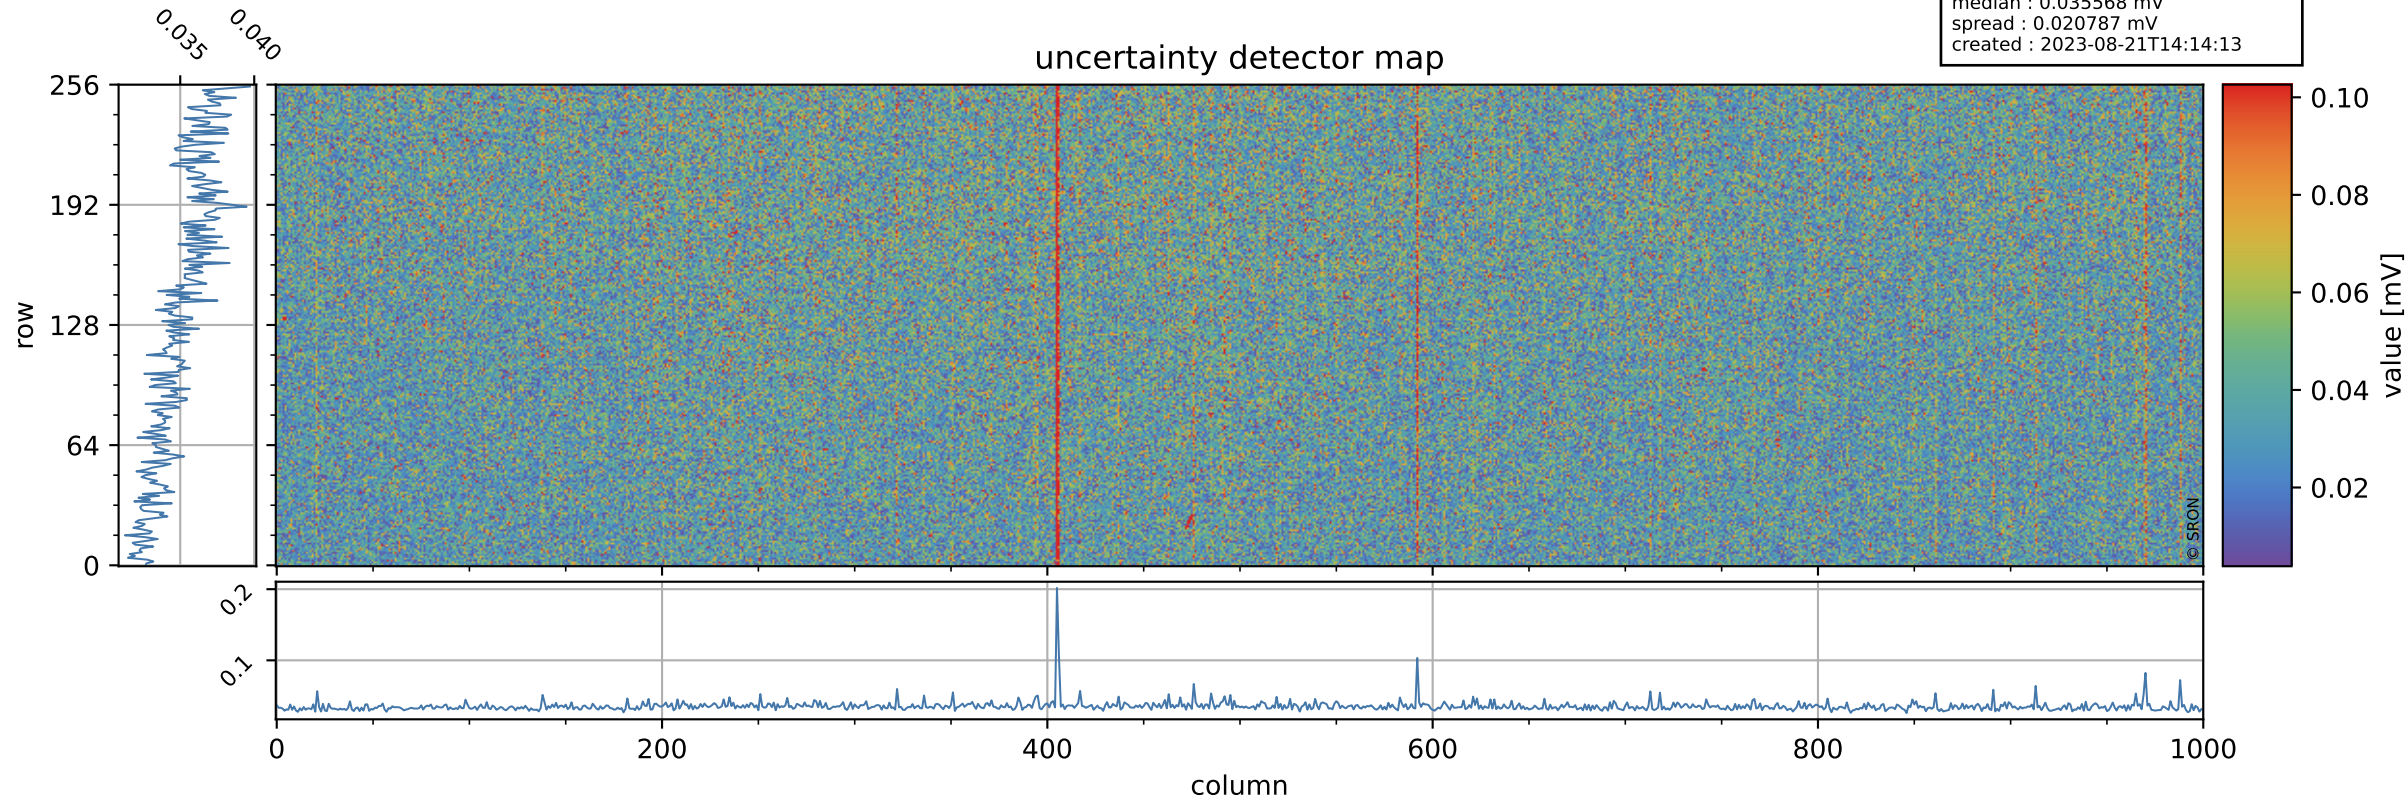

Tropomi SWIR offset (official)

orbits : 19 in [2917, 2962]
coverage : 2018-05-07 / 2018-05-10
median : 0.52595 V
spread : 0.035933 V
created : 2023-08-21T14:14:12

value detector map

Tropomi SWIR offset (official)

orbits : 19 in [2917, 2962]
coverage : 2018-05-07 / 2018-05-10
median : 0.035568 mV
spread : 0.020787 mV
created : 2023-08-21T14:14:13

uncertainty detector map

Tropomi SWIR offset (official)

orbits : 19 in [2917, 2962]
coverage : 2018-05-07 / 2018-05-10
median : -0.067473 mV
spread : 0.32395 mV
created : 2023-08-21T14:14:13

value compared with SWIR offset CKD

Tropomi SWIR offset (official) ground-tracks of Sentinel-5P

orbits : 19 in [2917, 2962]
coverage : 2018-05-07 / 2018-05-10
created : 2023-08-21T14:14:13

Tropomi SWIR offset (official)

orbits : [2827, 2962]
coverage : 2018-04-30 / 2018-05-10
created : 2023-08-21T14:14:14

trend of detector median & temperatures