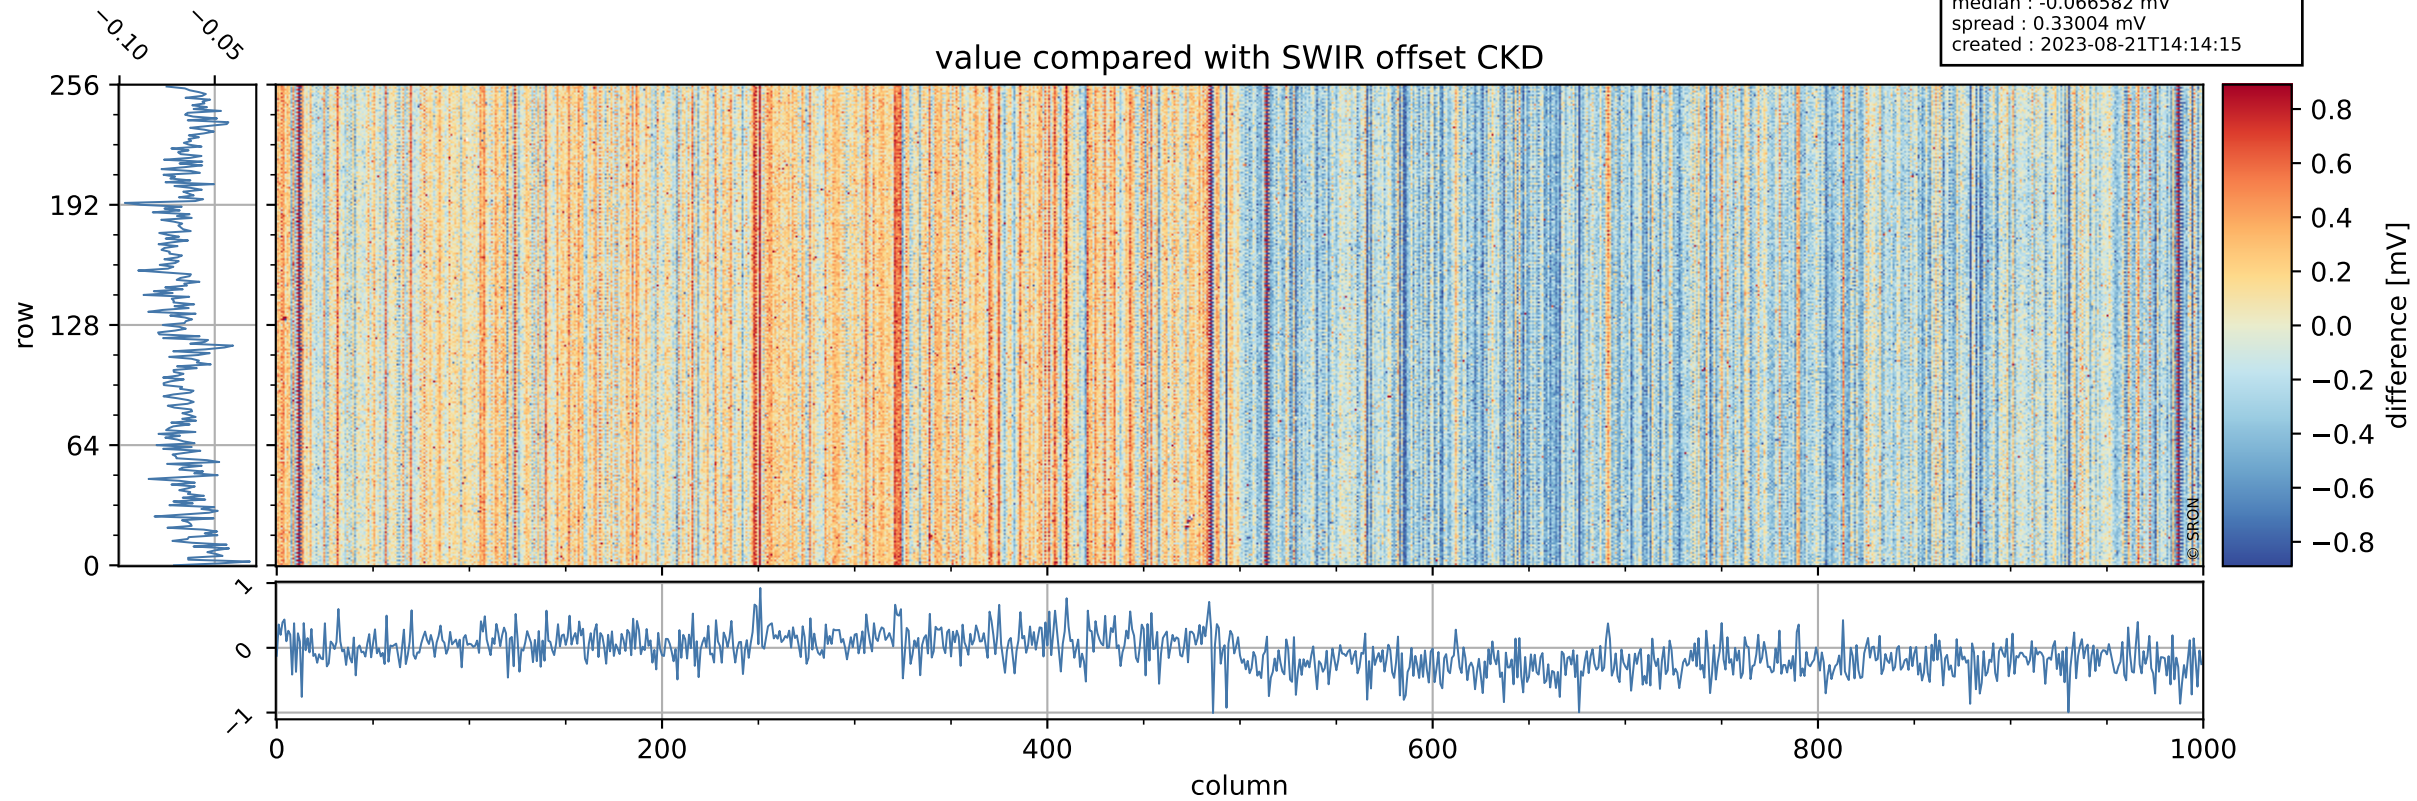

Tropomi SWIR offset (official)

orbits : 20 in [2932, 2977]
coverage : 2018-05-08 / 2018-05-11
median : 0.52595 V
spread : 0.035933 V
created : 2023-08-21T14:14:14

value detector map

Tropomi SWIR offset (official)

orbits : 20 in [2932, 2977]
coverage : 2018-05-08 / 2018-05-11
median : 32.439 μV
spread : 19.246 μV
created : 2023-08-21T14:14:14

Tropomi SWIR offset (official)

orbits : 20 in [2932, 2977]
coverage : 2018-05-08 / 2018-05-11
median : -0.066582 mV
spread : 0.33004 mV
created : 2023-08-21T14:14:15

value compared with SWIR offset CKD

Tropomi SWIR offset (official) ground-tracks of Sentinel-5P

orbits : 20 in [2932, 2977]
coverage : 2018-05-08 / 2018-05-11
created : 2023-08-21T14:14:15

Tropomi SWIR offset (official)

orbits : [2827, 2977]
coverage : 2018-04-30 / 2018-05-11
created : 2023-08-21T14:14:15

trend of detector median & temperatures