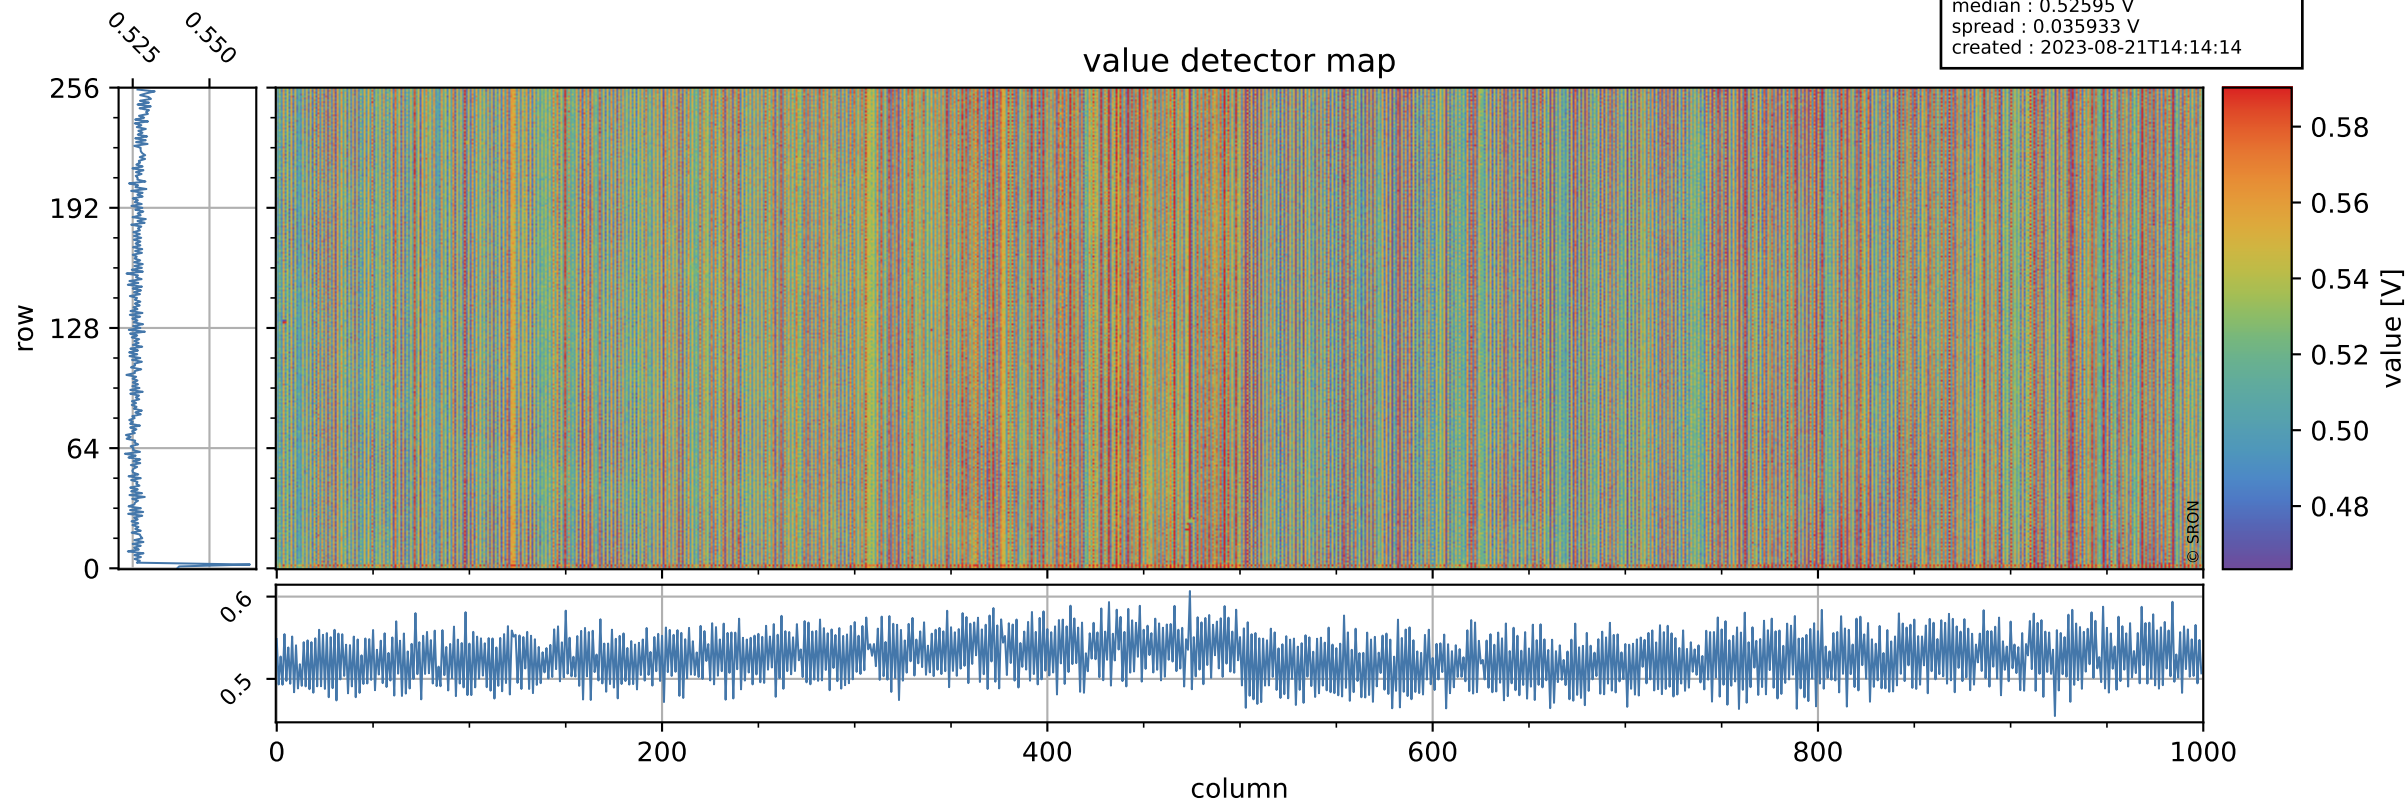

Tropomi SWIR offset (official)

orbits : 20 in [2932, 2977]
coverage : 2018-05-08 / 2018-05-11
median : 0.52595 V
spread : 0.035933 V
created : 2023-08-21T14:14:14

value detector map

Tropomi SWIR offset (official)

orbits : 20 in [2932, 2977]
coverage : 2018-05-08 / 2018-05-11
median : 32.439 μV
spread : 19.246 μV
created : 2023-08-21T14:14:14

Tropomi SWIR offset (official)

orbits : 20 in [2932, 2977]
coverage : 2018-05-08 / 2018-05-11
median : -0.066582 mV
spread : 0.33004 mV
created : 2023-08-21T14:14:15

value compared with SWIR offset CKD

Tropomi SWIR offset (official) ground-tracks of Sentinel-5P

orbits : 20 in [2932, 2977]
coverage : 2018-05-08 / 2018-05-11
created : 2023-08-21T14:14:15

Tropomi SWIR offset (official)

orbits : [2827, 2977]
coverage : 2018-04-30 / 2018-05-11
created : 2023-08-21T14:14:15

trend of detector median & temperatures