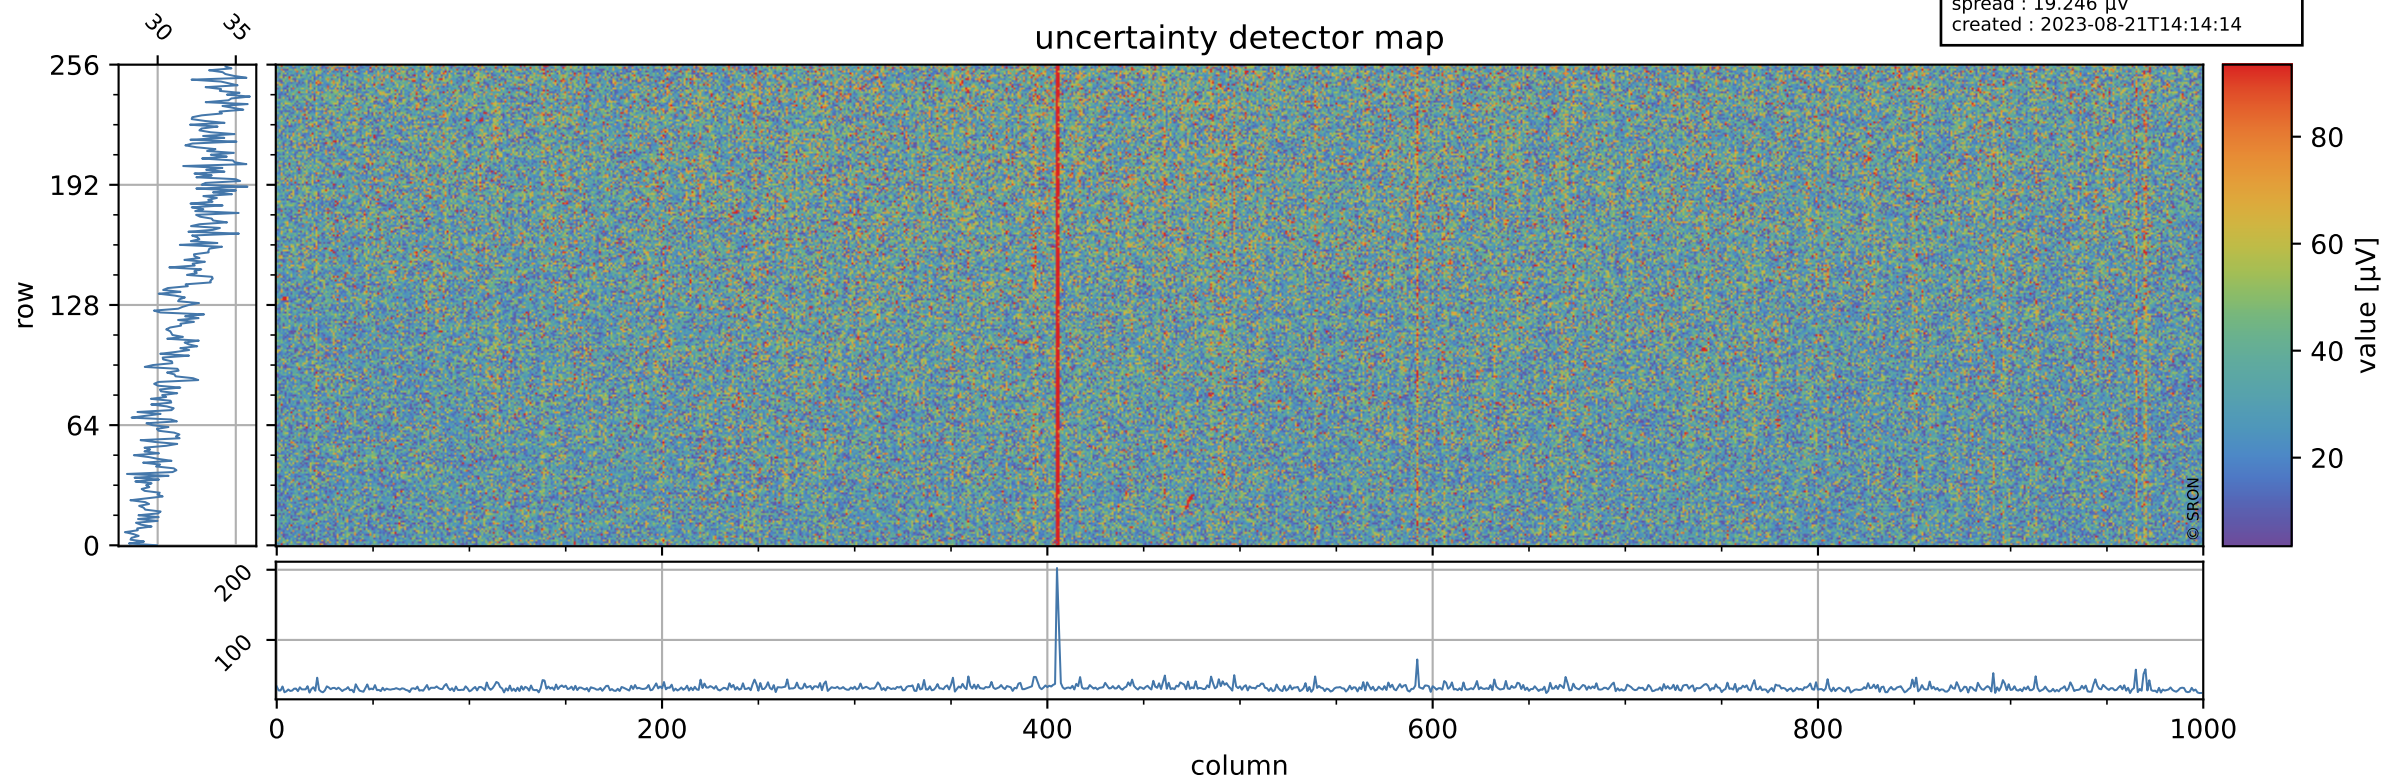

Tropomi SWIR offset (official)

orbits : 20 in [2932, 2977]
coverage : 2018-05-08 / 2018-05-11
median : 0.52595 V
spread : 0.035933 V
created : 2023-08-21T14:14:14

value detector map

Tropomi SWIR offset (official)

orbits : 20 in [2932, 2977]
coverage : 2018-05-08 / 2018-05-11
median : 32.439 μV
spread : 19.246 μV
created : 2023-08-21T14:14:14

Tropomi SWIR offset (official)

orbits : 20 in [2932, 2977]
coverage : 2018-05-08 / 2018-05-11
median : -0.066582 mV
spread : 0.33004 mV
created : 2023-08-21T14:14:15

value compared with SWIR offset CKD

Tropomi SWIR offset (official) ground-tracks of Sentinel-5P

orbits : 20 in [2932, 2977]
coverage : 2018-05-08 / 2018-05-11
created : 2023-08-21T14:14:15

Tropomi SWIR offset (official)

orbits : [2827, 2977]
coverage : 2018-04-30 / 2018-05-11
created : 2023-08-21T14:14:15

trend of detector median & temperatures