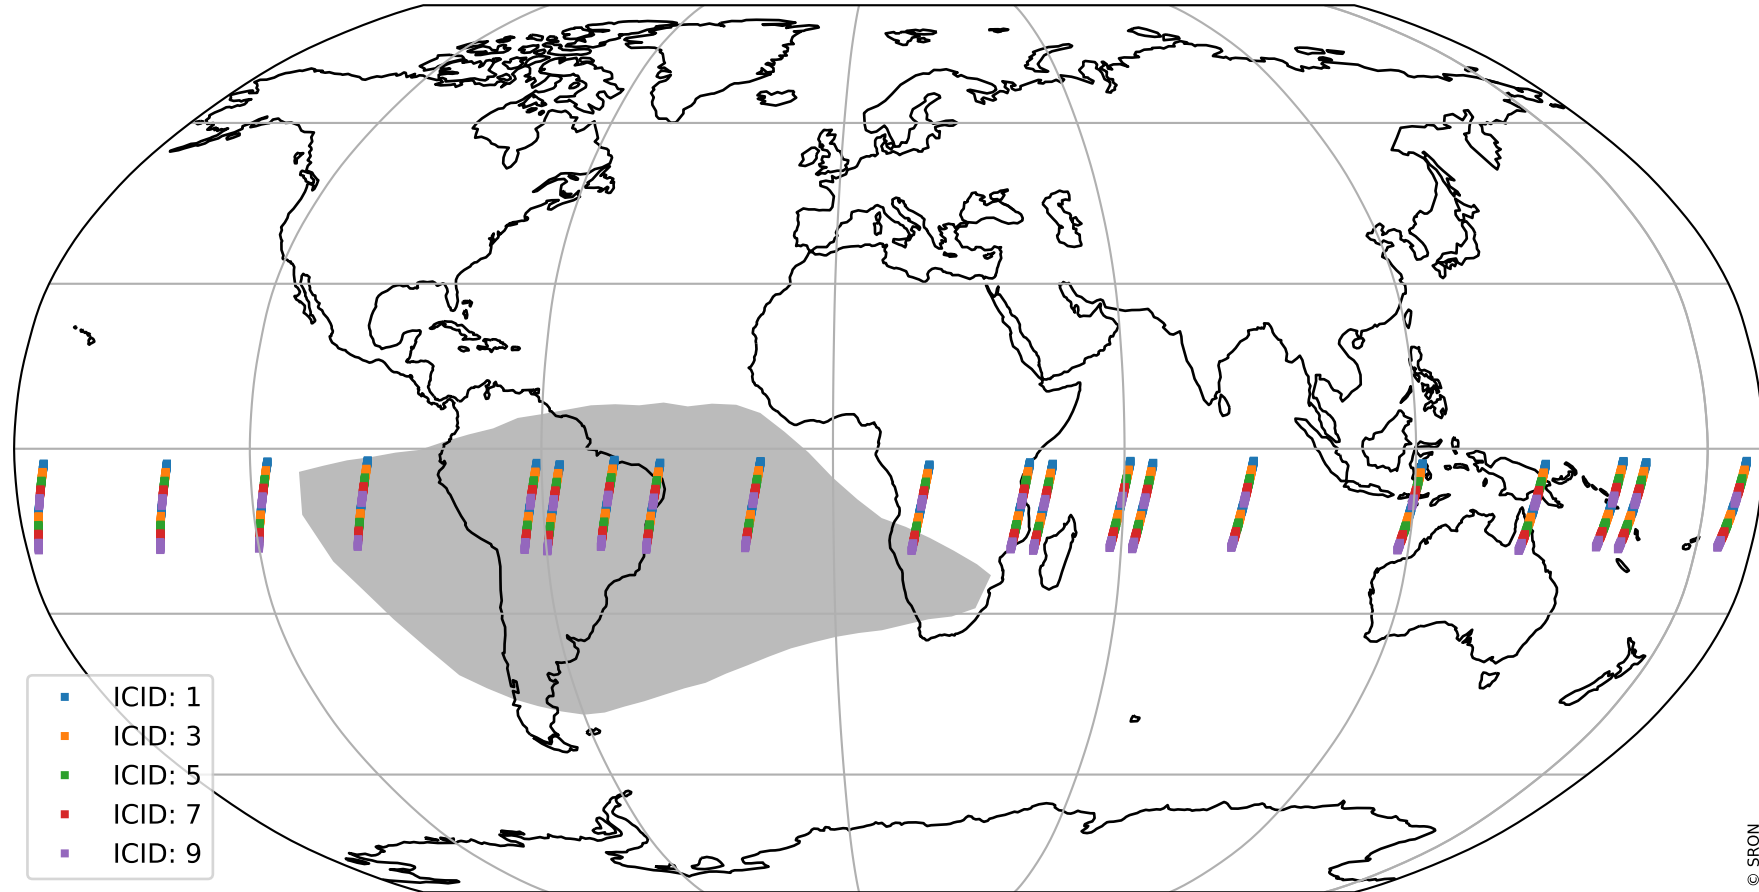

Tropomi SWIR offset (official)

orbits : 20 in [2932, 2977]
coverage : 2018-05-08 / 2018-05-11
median : 0.52595 V
spread : 0.035933 V
created : 2023-08-21T14:14:14

value detector map

Tropomi SWIR offset (official)

orbits : 20 in [2932, 2977]
coverage : 2018-05-08 / 2018-05-11
median : 32.439 μV
spread : 19.246 μV
created : 2023-08-21T14:14:14

Tropomi SWIR offset (official)

orbits : 20 in [2932, 2977]
coverage : 2018-05-08 / 2018-05-11
median : -0.066582 mV
spread : 0.33004 mV
created : 2023-08-21T14:14:15

value compared with SWIR offset CKD

Tropomi SWIR offset (official) ground-tracks of Sentinel-5P

orbits : 20 in [2932, 2977]
coverage : 2018-05-08 / 2018-05-11
created : 2023-08-21T14:14:15

Tropomi SWIR offset (official)

orbits : [2827, 2977]
coverage : 2018-04-30 / 2018-05-11
created : 2023-08-21T14:14:15

trend of detector median & temperatures