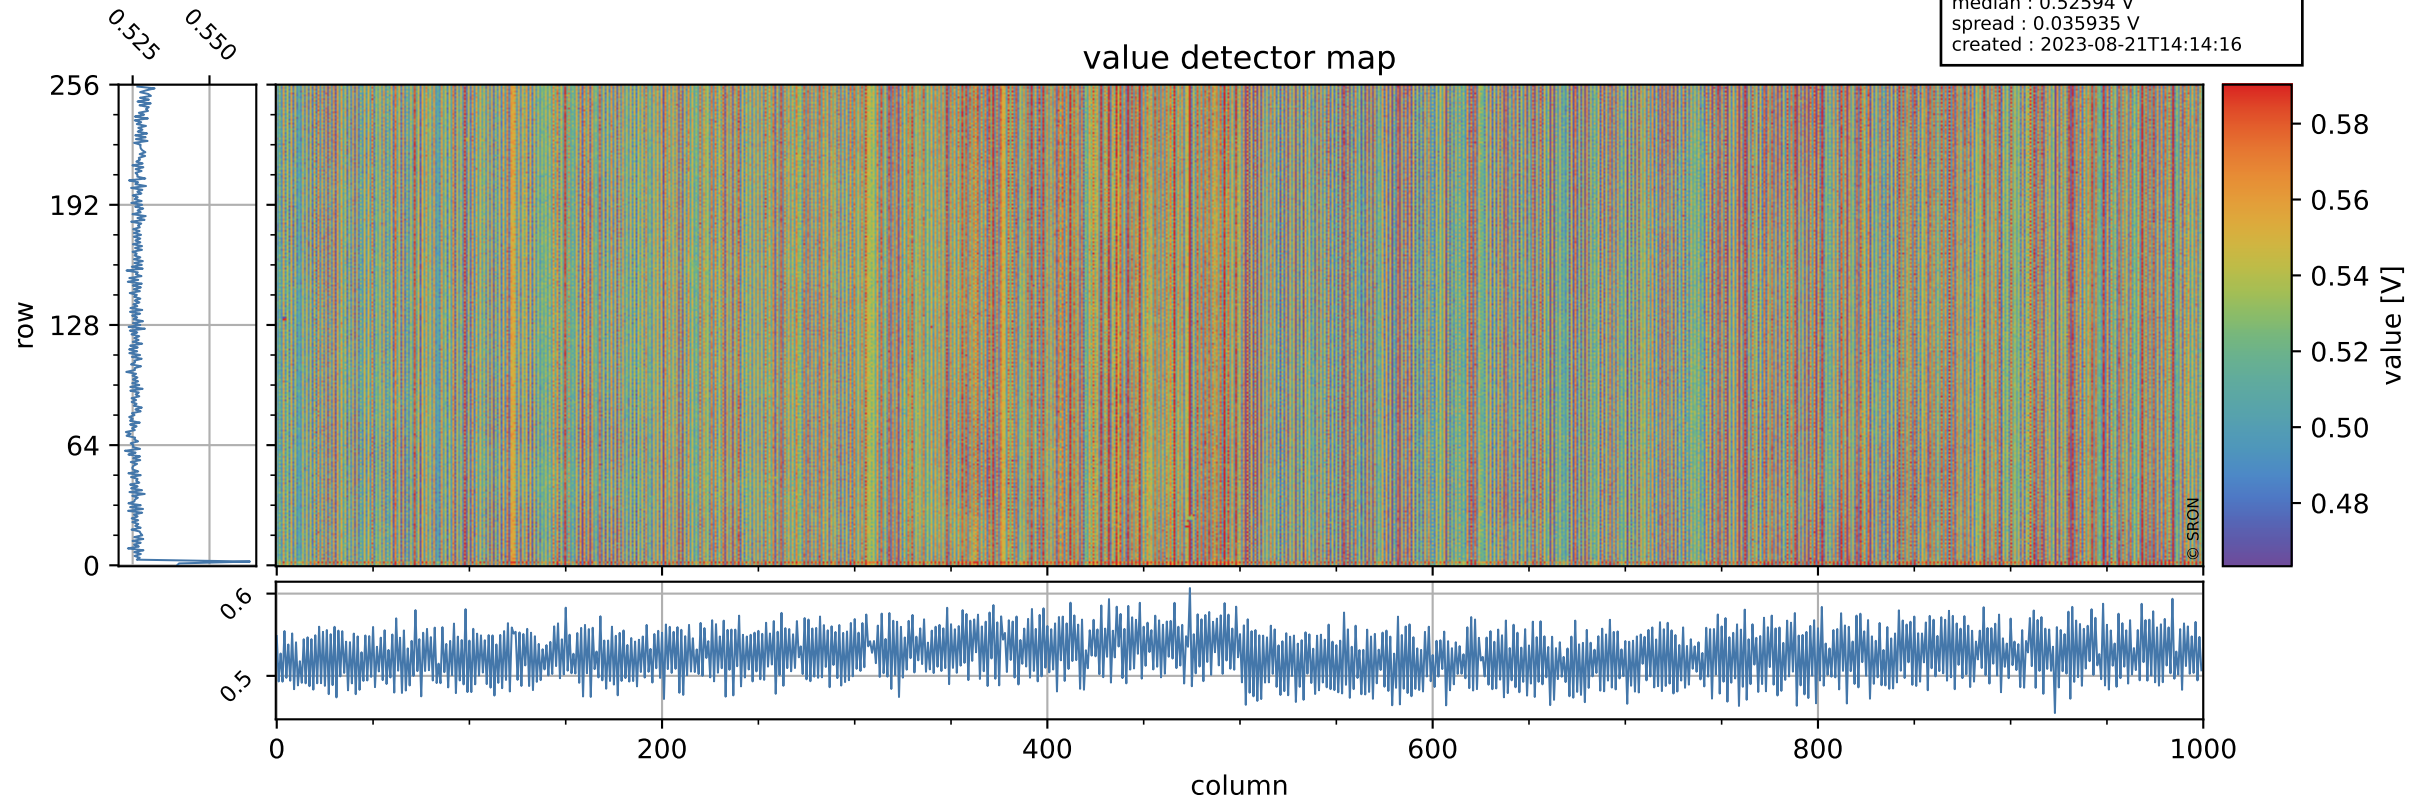

Tropomi SWIR offset (official)

orbits : 19 in [2947, 2992]
coverage : 2018-05-09 / 2018-05-12
median : 0.52594 V
spread : 0.035935 V
created : 2023-08-21T14:14:16

value detector map

Tropomi SWIR offset (official)

orbits : 19 in [2947, 2992]
coverage : 2018-05-09 / 2018-05-12
median : 32.807 μV
spread : 19.27 μV
created : 2023-08-21T14:14:16

Tropomi SWIR offset (official)

orbits : 19 in [2947, 2992]
coverage : 2018-05-09 / 2018-05-12
median : -0.073219 mV
spread : 0.33397 mV
created : 2023-08-21T14:14:16

value compared with SWIR offset CKD

Tropomi SWIR offset (official) ground-tracks of Sentinel-5P

orbits : 19 in [2947, 2992]
coverage : 2018-05-09 / 2018-05-12
created : 2023-08-21T14:14:17

Tropomi SWIR offset (official)

orbits : [2827, 2992]
coverage : 2018-04-30 / 2018-05-12
created : 2023-08-21T14:14:17

trend of detector median & temperatures