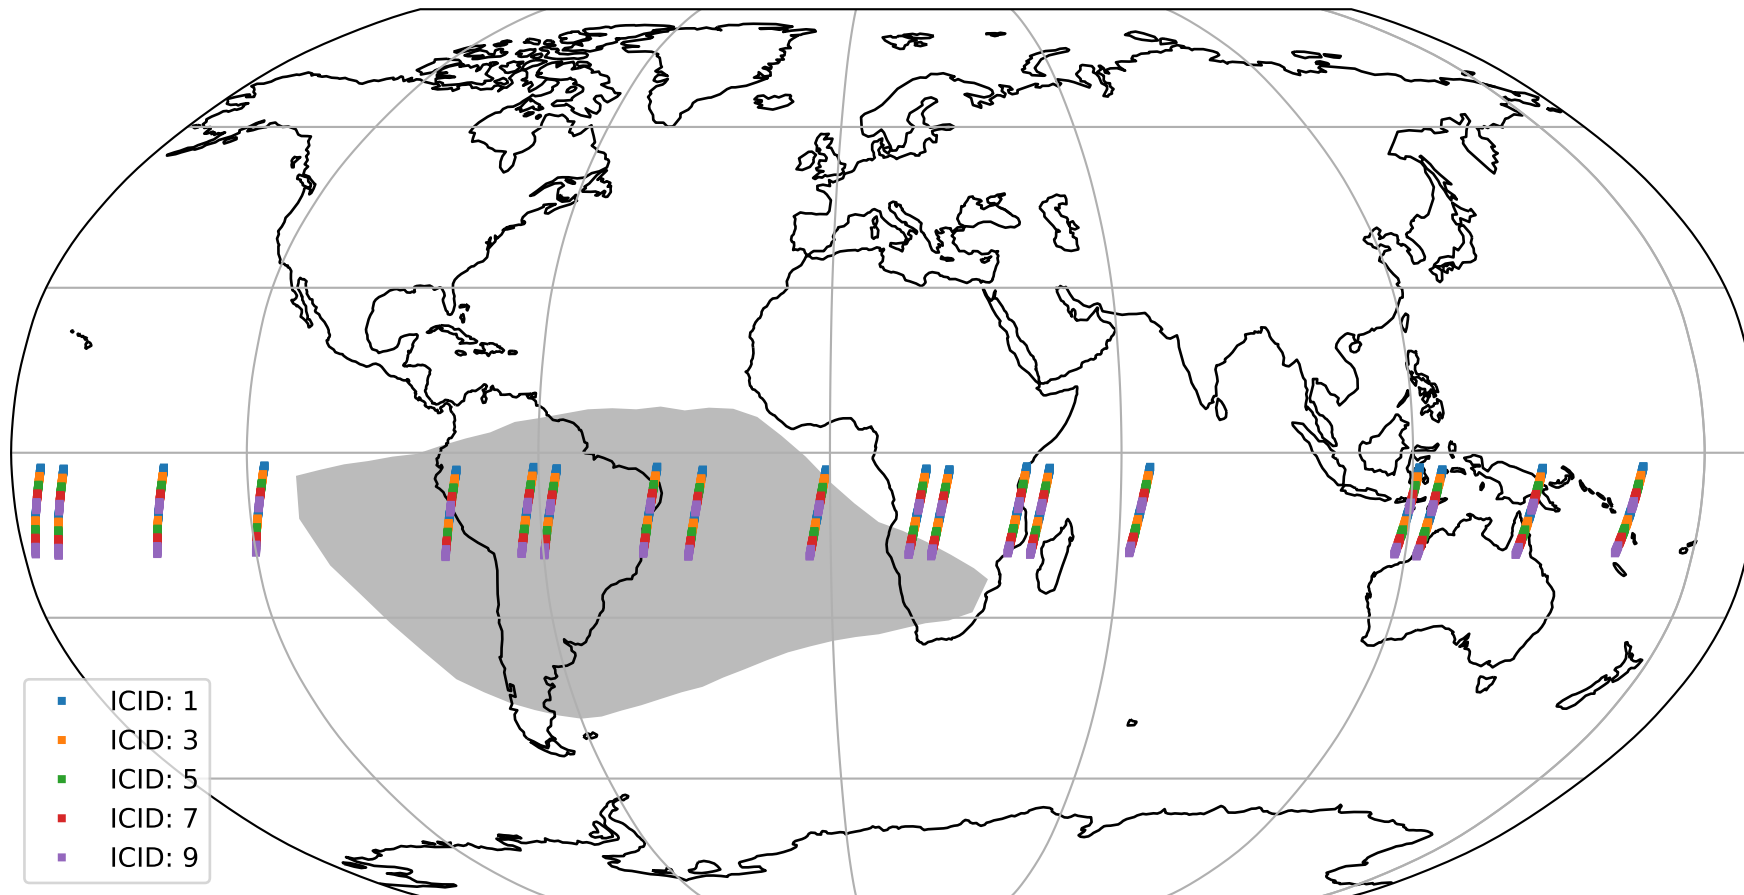

Tropomi SWIR offset (official)

orbits : 19 in [2947, 2992]
coverage : 2018-05-09 / 2018-05-12
median : 0.52594 V
spread : 0.035935 V
created : 2023-08-21T14:14:16

value detector map

Tropomi SWIR offset (official)

orbits : 19 in [2947, 2992]
coverage : 2018-05-09 / 2018-05-12
median : 32.807 μV
spread : 19.27 μV
created : 2023-08-21T14:14:16

Tropomi SWIR offset (official)

orbits : 19 in [2947, 2992]
coverage : 2018-05-09 / 2018-05-12
median : -0.073219 mV
spread : 0.33397 mV
created : 2023-08-21T14:14:16

value compared with SWIR offset CKD

Tropomi SWIR offset (official) ground-tracks of Sentinel-5P

orbits : 19 in [2947, 2992]
coverage : 2018-05-09 / 2018-05-12
created : 2023-08-21T14:14:17

Tropomi SWIR offset (official)

orbits : [2827, 2992]
coverage : 2018-04-30 / 2018-05-12
created : 2023-08-21T14:14:17

trend of detector median & temperatures