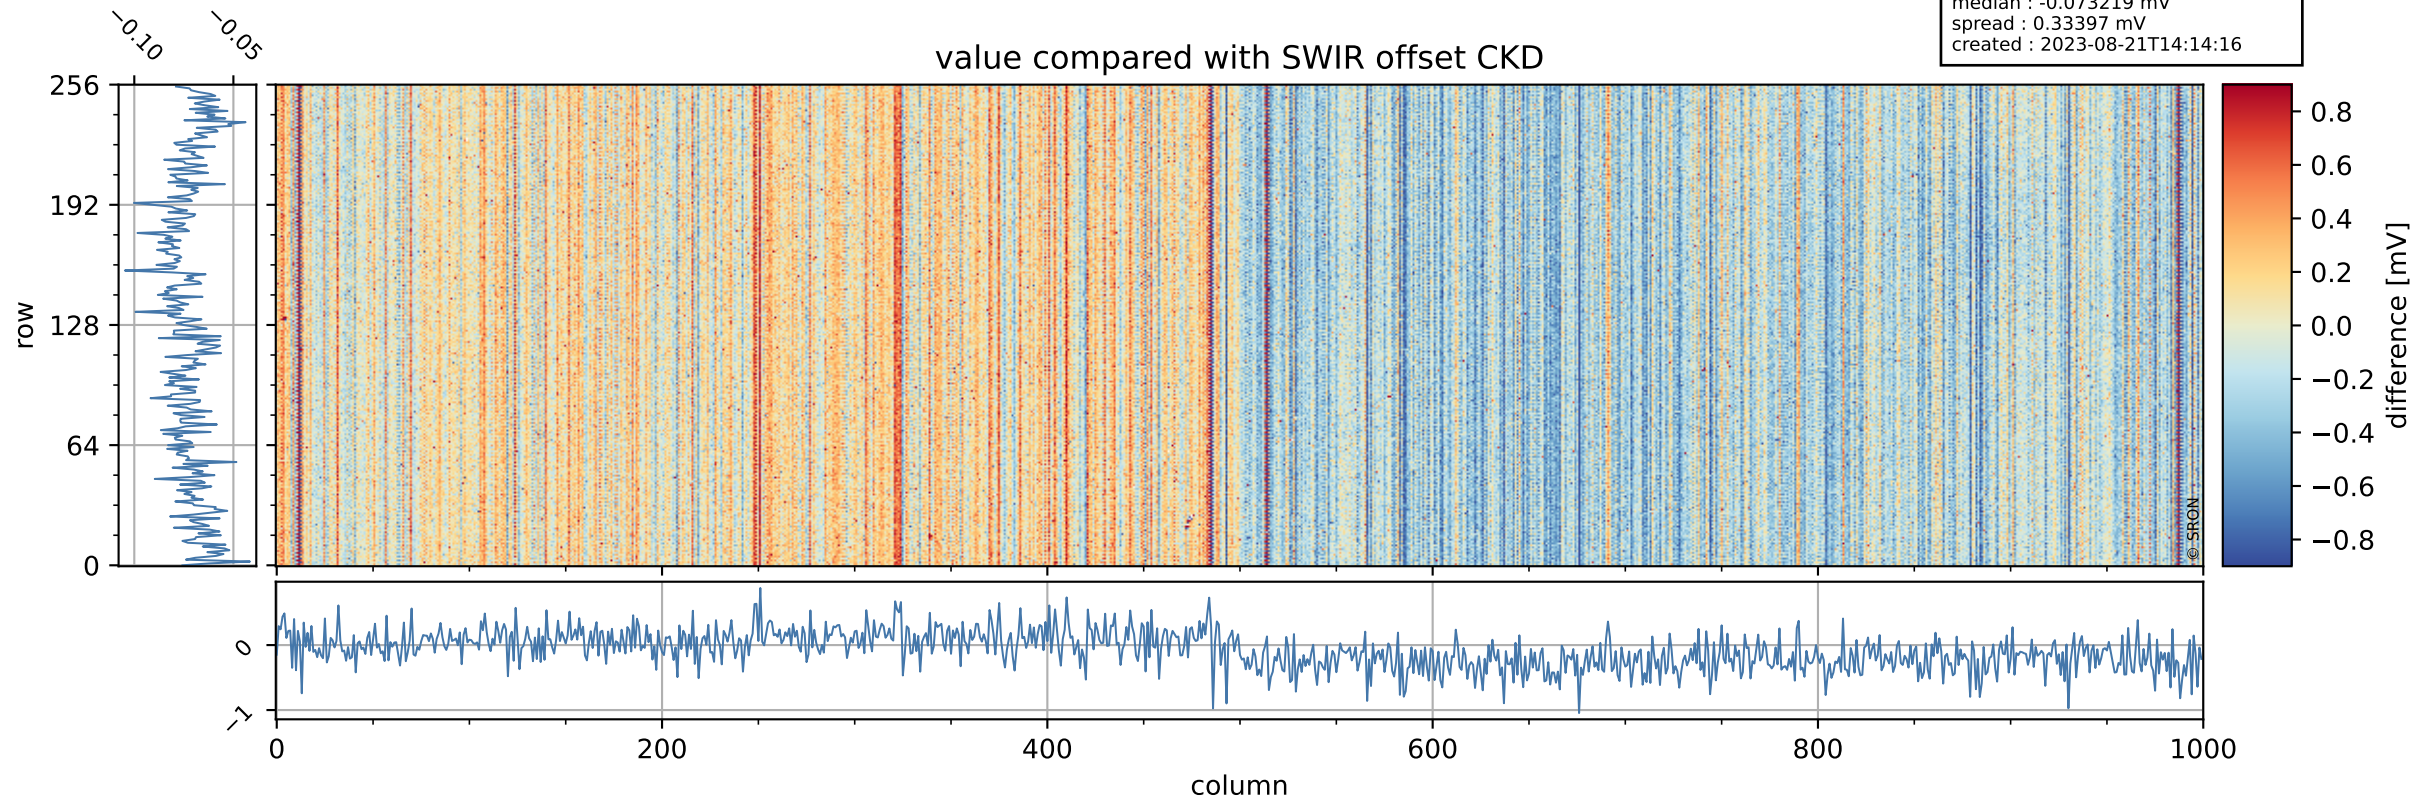

Tropomi SWIR offset (official)

orbits : 19 in [2947, 2992]
coverage : 2018-05-09 / 2018-05-12
median : 0.52594 V
spread : 0.035935 V
created : 2023-08-21T14:14:16

value detector map

Tropomi SWIR offset (official)

orbits : 19 in [2947, 2992]
coverage : 2018-05-09 / 2018-05-12
median : 32.807 μV
spread : 19.27 μV
created : 2023-08-21T14:14:16

Tropomi SWIR offset (official)

orbits : 19 in [2947, 2992]
coverage : 2018-05-09 / 2018-05-12
median : -0.073219 mV
spread : 0.33397 mV
created : 2023-08-21T14:14:16

value compared with SWIR offset CKD

Tropomi SWIR offset (official) ground-tracks of Sentinel-5P

orbits : 19 in [2947, 2992]
coverage : 2018-05-09 / 2018-05-12
created : 2023-08-21T14:14:17

Tropomi SWIR offset (official)

orbits : [2827, 2992]
coverage : 2018-04-30 / 2018-05-12
created : 2023-08-21T14:14:17

trend of detector median & temperatures