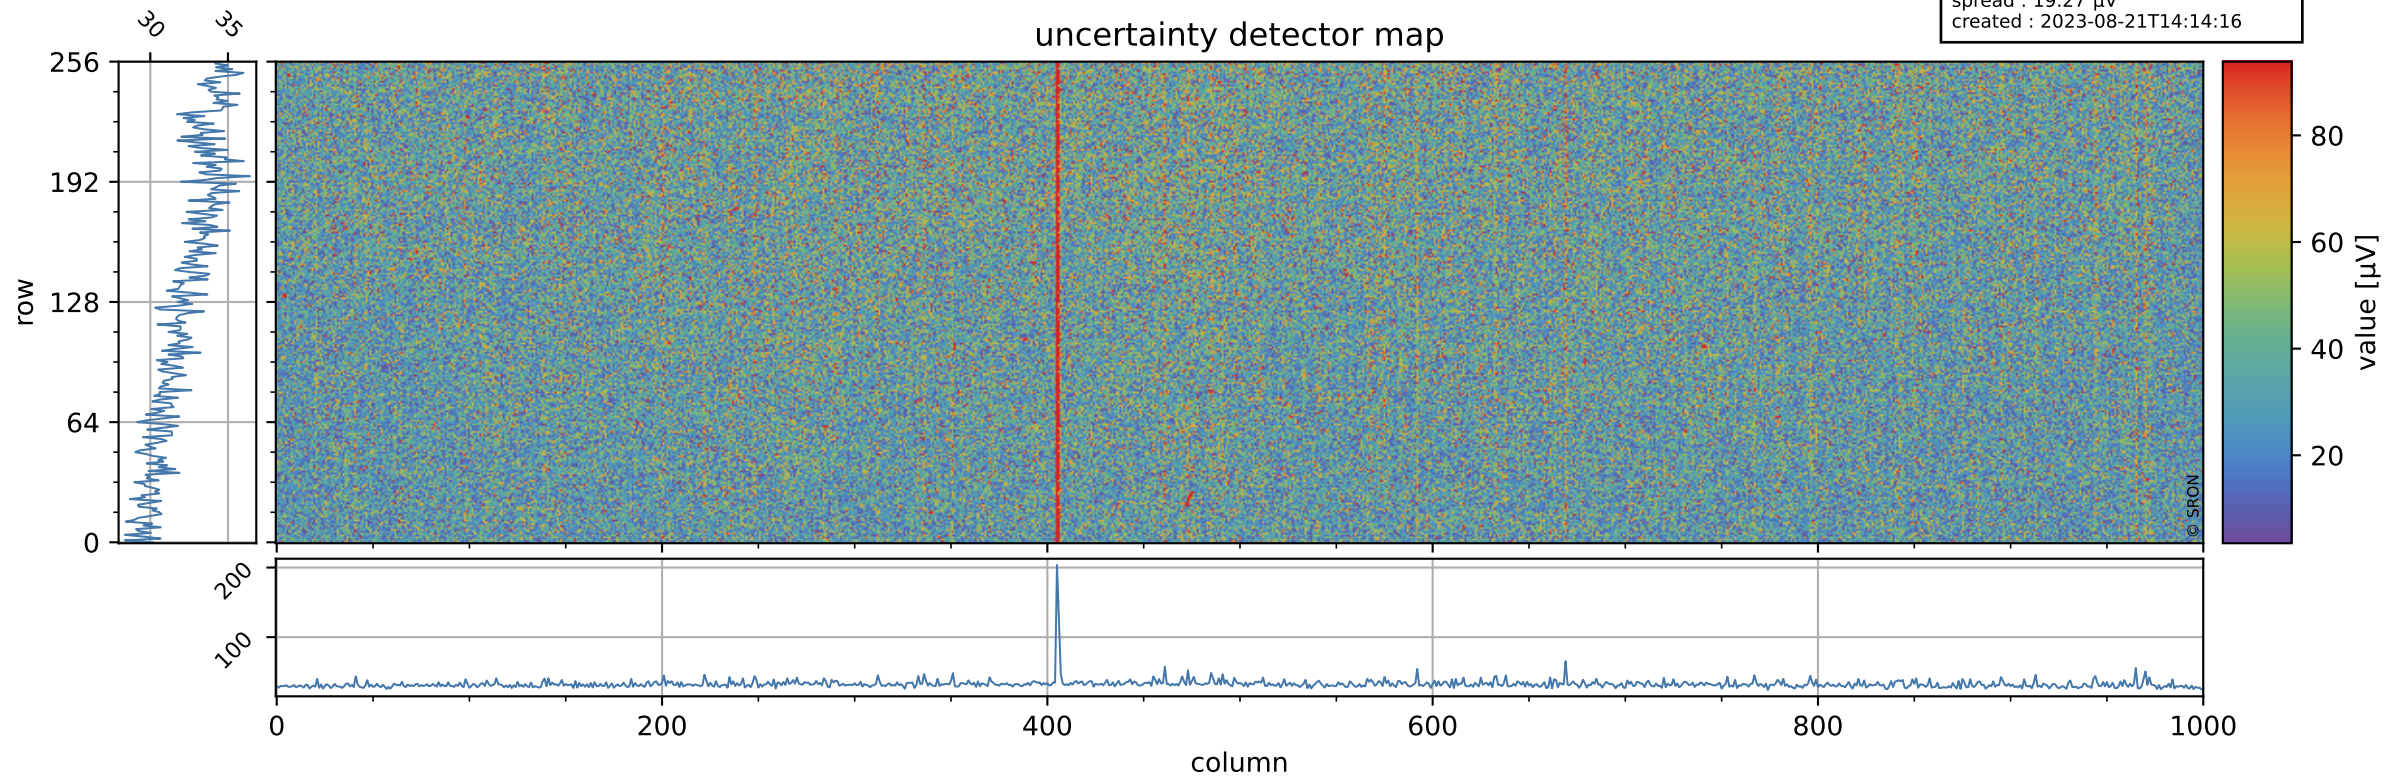

Tropomi SWIR offset (official)

orbits : 19 in [2947, 2992]
coverage : 2018-05-09 / 2018-05-12
median : 0.52594 V
spread : 0.035935 V
created : 2023-08-21T14:14:16

value detector map

Tropomi SWIR offset (official)

orbits : 19 in [2947, 2992]
coverage : 2018-05-09 / 2018-05-12
median : 32.807 μV
spread : 19.27 μV
created : 2023-08-21T14:14:16

Tropomi SWIR offset (official)

orbits : 19 in [2947, 2992]
coverage : 2018-05-09 / 2018-05-12
median : -0.073219 mV
spread : 0.33397 mV
created : 2023-08-21T14:14:16

value compared with SWIR offset CKD

Tropomi SWIR offset (official) ground-tracks of Sentinel-5P

orbits : 19 in [2947, 2992]
coverage : 2018-05-09 / 2018-05-12
created : 2023-08-21T14:14:17

Tropomi SWIR offset (official)

orbits : [2827, 2992]
coverage : 2018-04-30 / 2018-05-12
created : 2023-08-21T14:14:17

trend of detector median & temperatures