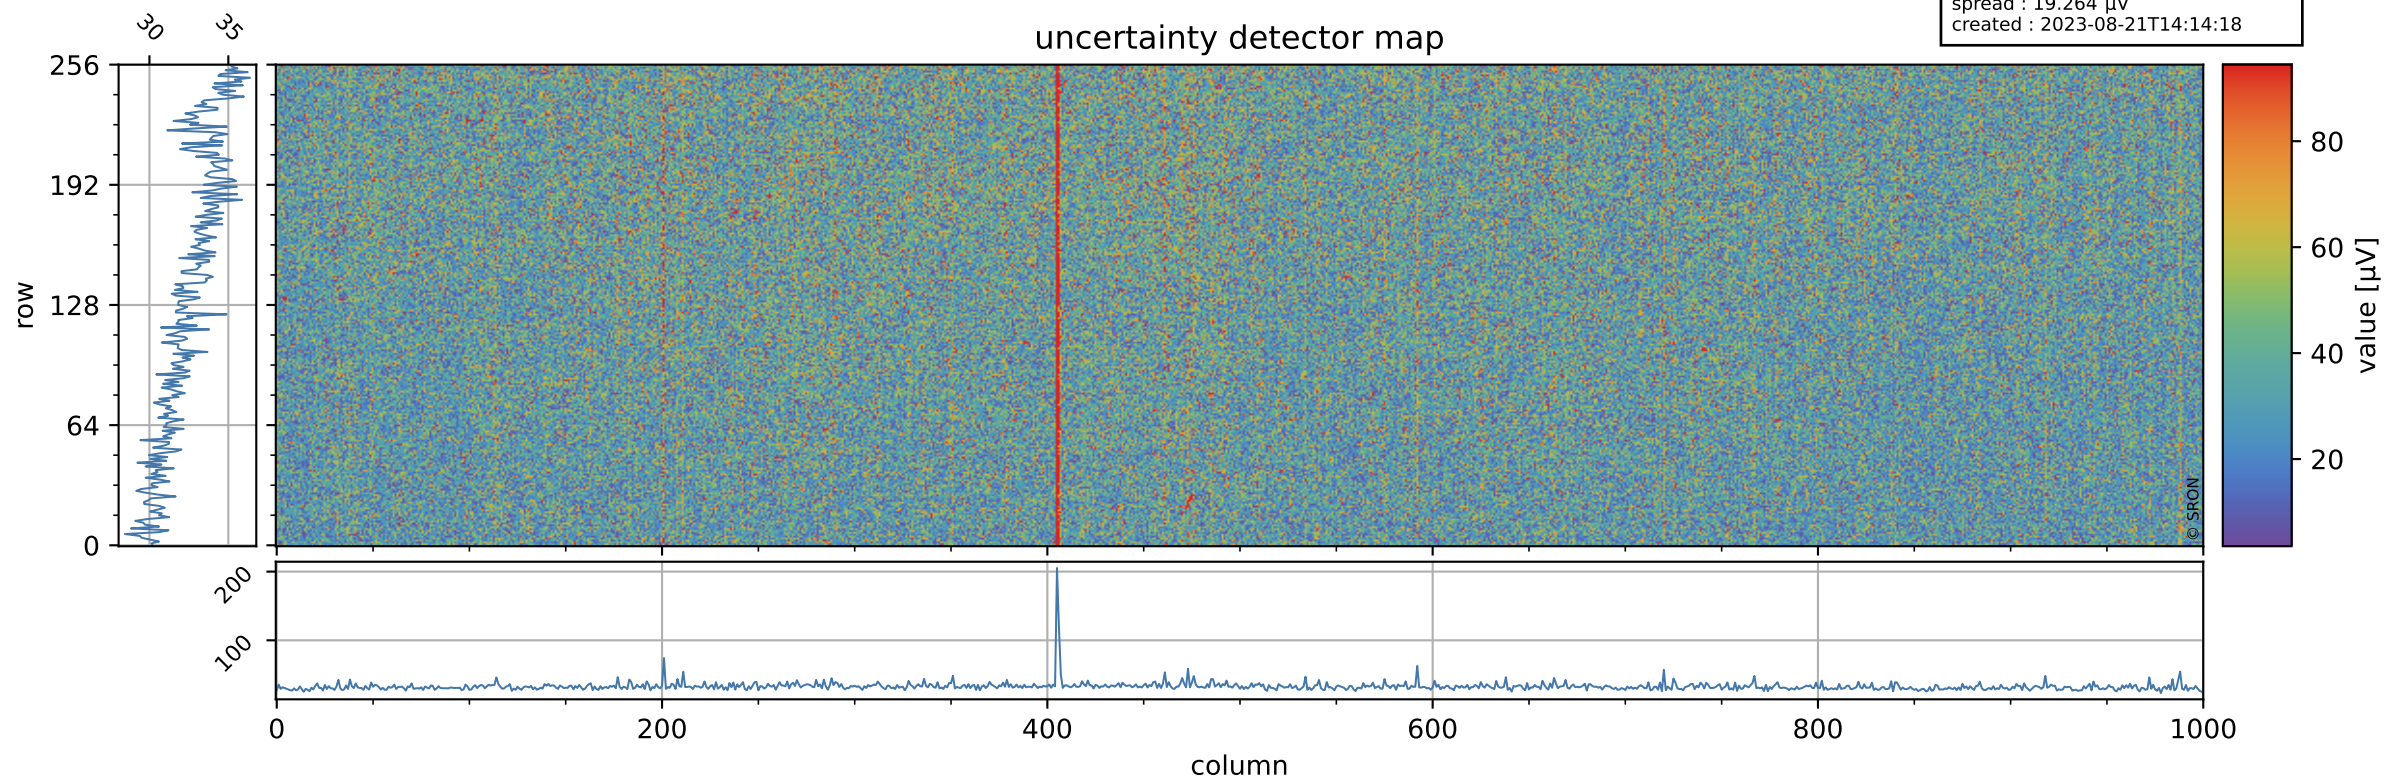

Tropomi SWIR offset (official)

orbits : 20 in [2962, 3007]
coverage : 2018-05-10 / 2018-05-13
median : 0.52593 V
spread : 0.035935 V
created : 2023-08-21T14:14:18

value detector map

Tropomi SWIR offset (official)

orbits : 20 in [2962, 3007]
coverage : 2018-05-10 / 2018-05-13
median : 32.997 μV
spread : 19.264 μV
created : 2023-08-21T14:14:18

Tropomi SWIR offset (official)

orbits : 20 in [2962, 3007]
coverage : 2018-05-10 / 2018-05-13
median : -0.085407 mV
spread : 0.33464 mV
created : 2023-08-21T14:14:18

value compared with SWIR offset CKD

Tropomi SWIR offset (official) ground-tracks of Sentinel-5P

orbits : 20 in [2962, 3007]
coverage : 2018-05-10 / 2018-05-13
created : 2023-08-21T14:14:18

Tropomi SWIR offset (official)

orbits : [2827, 3007]
coverage : 2018-04-30 / 2018-05-13
created : 2023-08-21T14:14:19

trend of detector median & temperatures