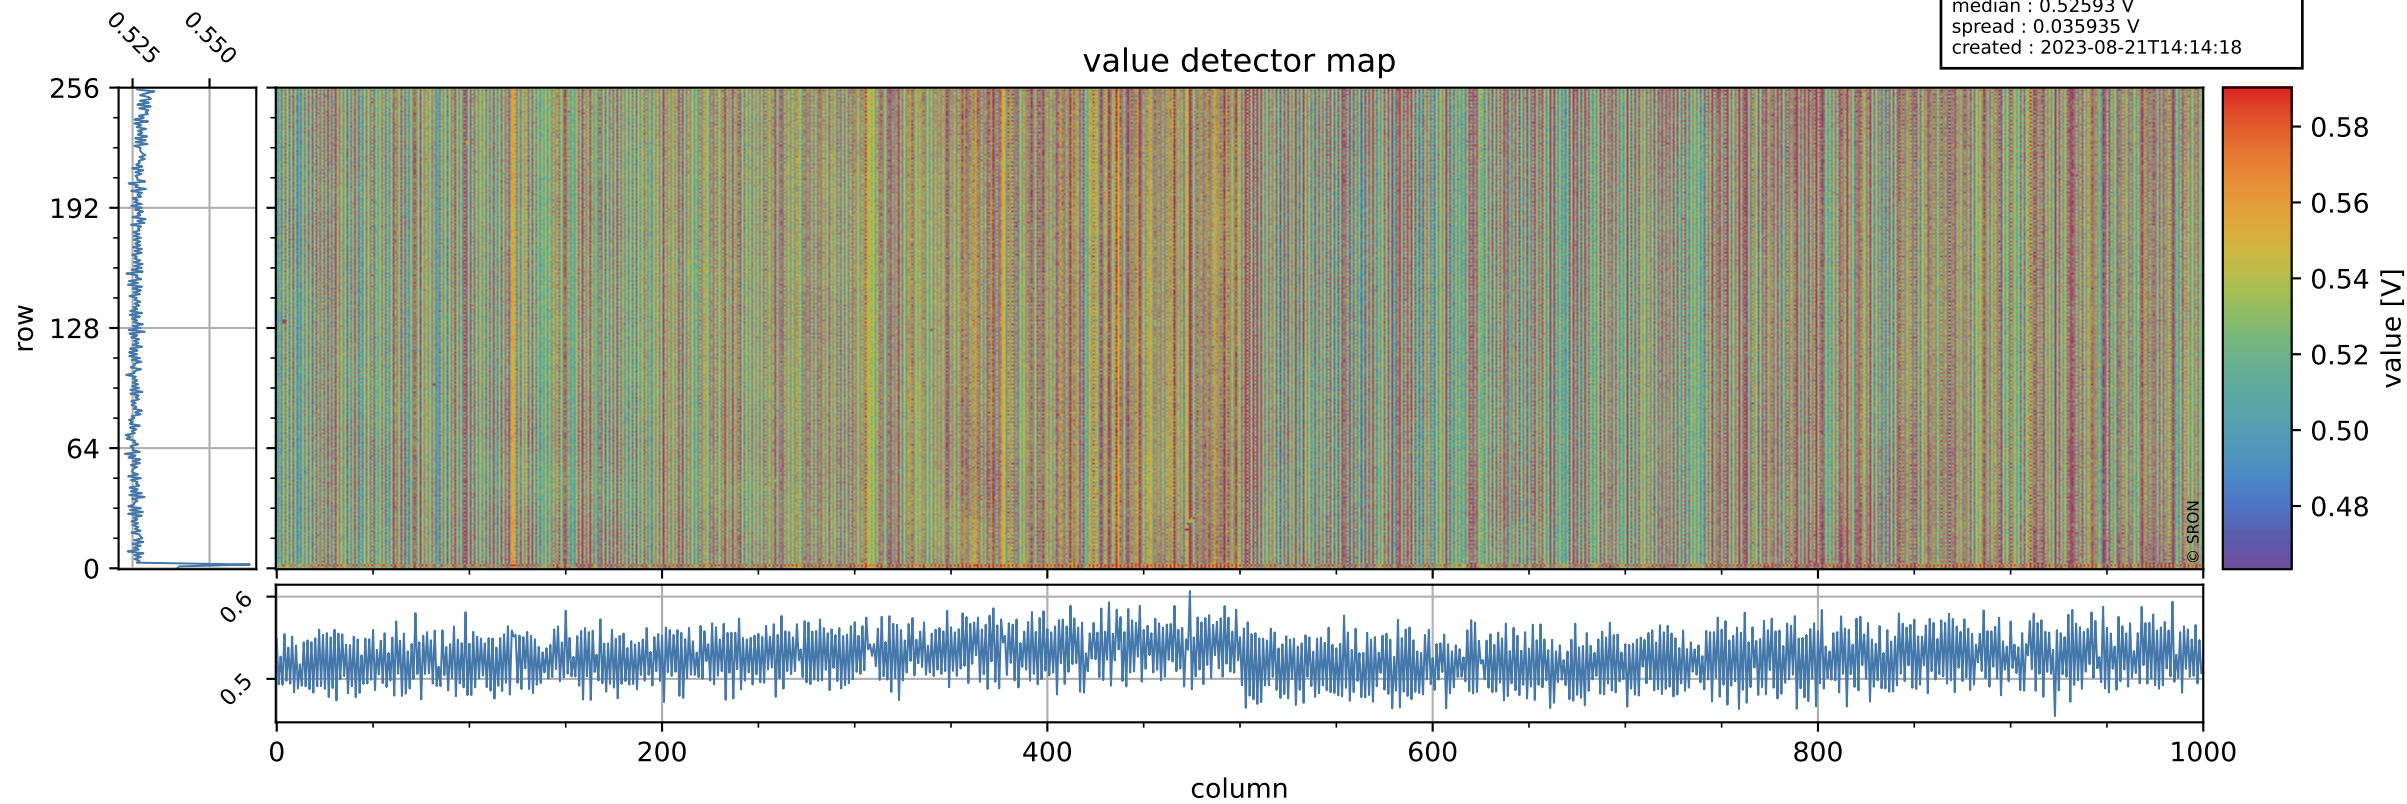

Tropomi SWIR offset (official)

orbits : 20 in [2962, 3007]
coverage : 2018-05-10 / 2018-05-13
median : 0.52593 V
spread : 0.035935 V
created : 2023-08-21T14:14:18

value detector map

Tropomi SWIR offset (official)

orbits : 20 in [2962, 3007]
coverage : 2018-05-10 / 2018-05-13
median : 32.997 μV
spread : 19.264 μV
created : 2023-08-21T14:14:18

Tropomi SWIR offset (official)

orbits : 20 in [2962, 3007]
coverage : 2018-05-10 / 2018-05-13
median : -0.085407 mV
spread : 0.33464 mV
created : 2023-08-21T14:14:18

value compared with SWIR offset CKD

Tropomi SWIR offset (official) ground-tracks of Sentinel-5P

orbits : 20 in [2962, 3007]
coverage : 2018-05-10 / 2018-05-13
created : 2023-08-21T14:14:18

Tropomi SWIR offset (official)

orbits : [2827, 3007]
coverage : 2018-04-30 / 2018-05-13
created : 2023-08-21T14:14:19

trend of detector median & temperatures