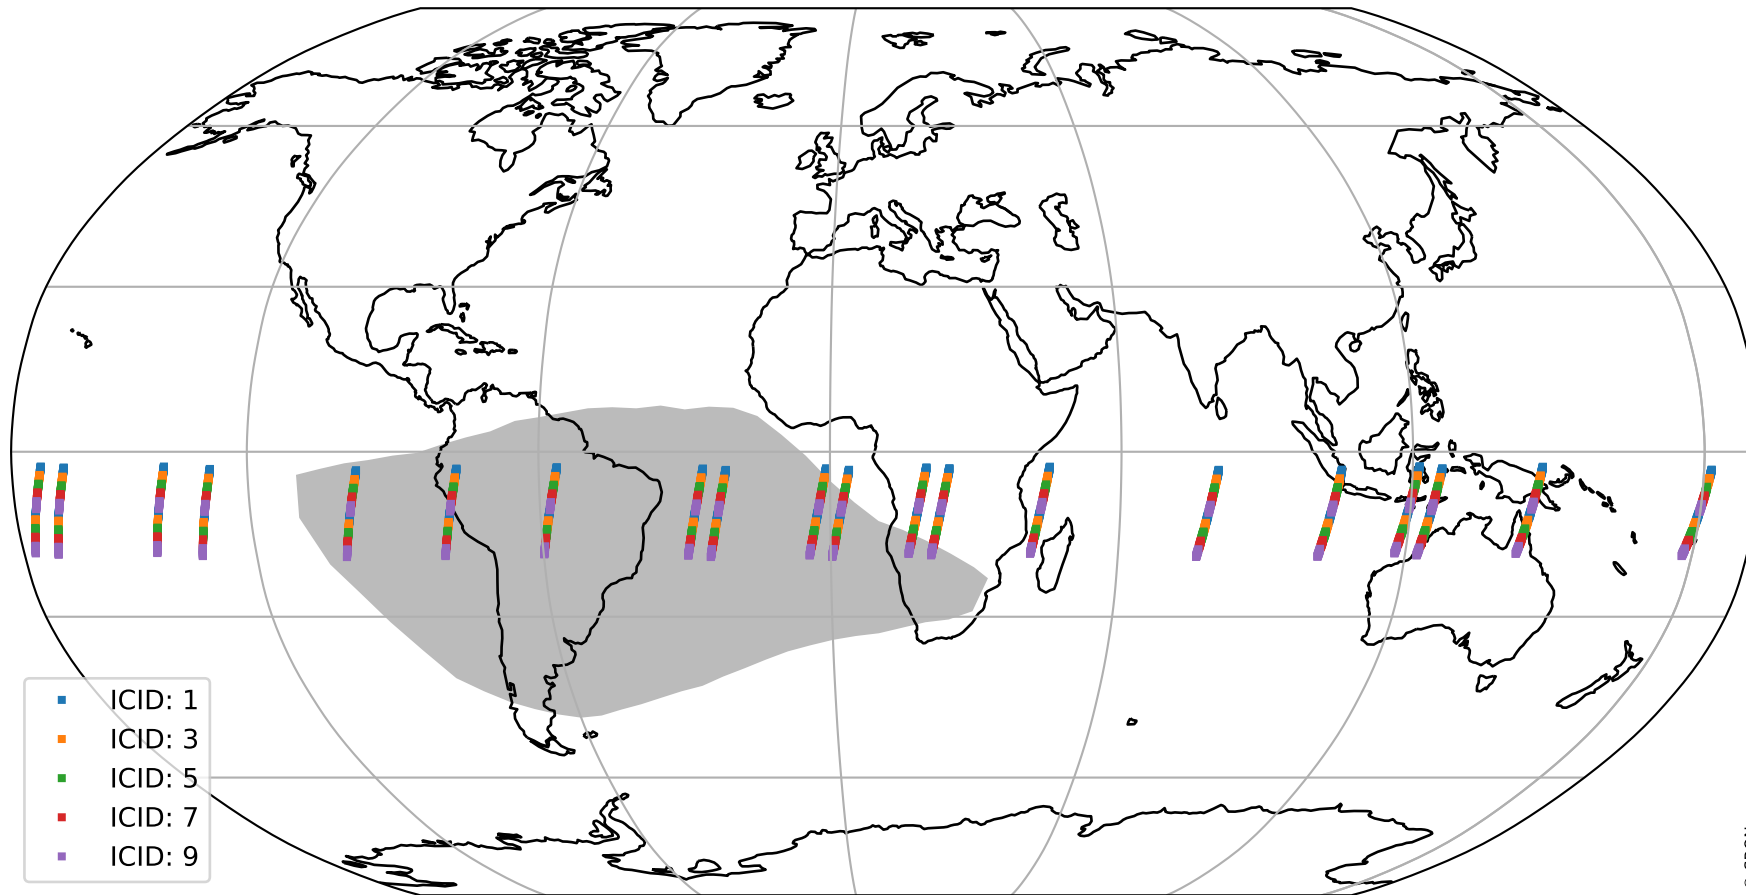

Tropomi SWIR offset (official)

orbits : 20 in [2962, 3007]
coverage : 2018-05-10 / 2018-05-13
median : 0.52593 V
spread : 0.035935 V
created : 2023-08-21T14:14:18

value detector map

Tropomi SWIR offset (official)

orbits : 20 in [2962, 3007]
coverage : 2018-05-10 / 2018-05-13
median : 32.997 μV
spread : 19.264 μV
created : 2023-08-21T14:14:18

Tropomi SWIR offset (official)

orbits : 20 in [2962, 3007]
coverage : 2018-05-10 / 2018-05-13
median : -0.085407 mV
spread : 0.33464 mV
created : 2023-08-21T14:14:18

value compared with SWIR offset CKD

Tropomi SWIR offset (official) ground-tracks of Sentinel-5P

orbits : 20 in [2962, 3007]
coverage : 2018-05-10 / 2018-05-13
created : 2023-08-21T14:14:18

Tropomi SWIR offset (official)

orbits : [2827, 3007]
coverage : 2018-04-30 / 2018-05-13
created : 2023-08-21T14:14:19

trend of detector median & temperatures