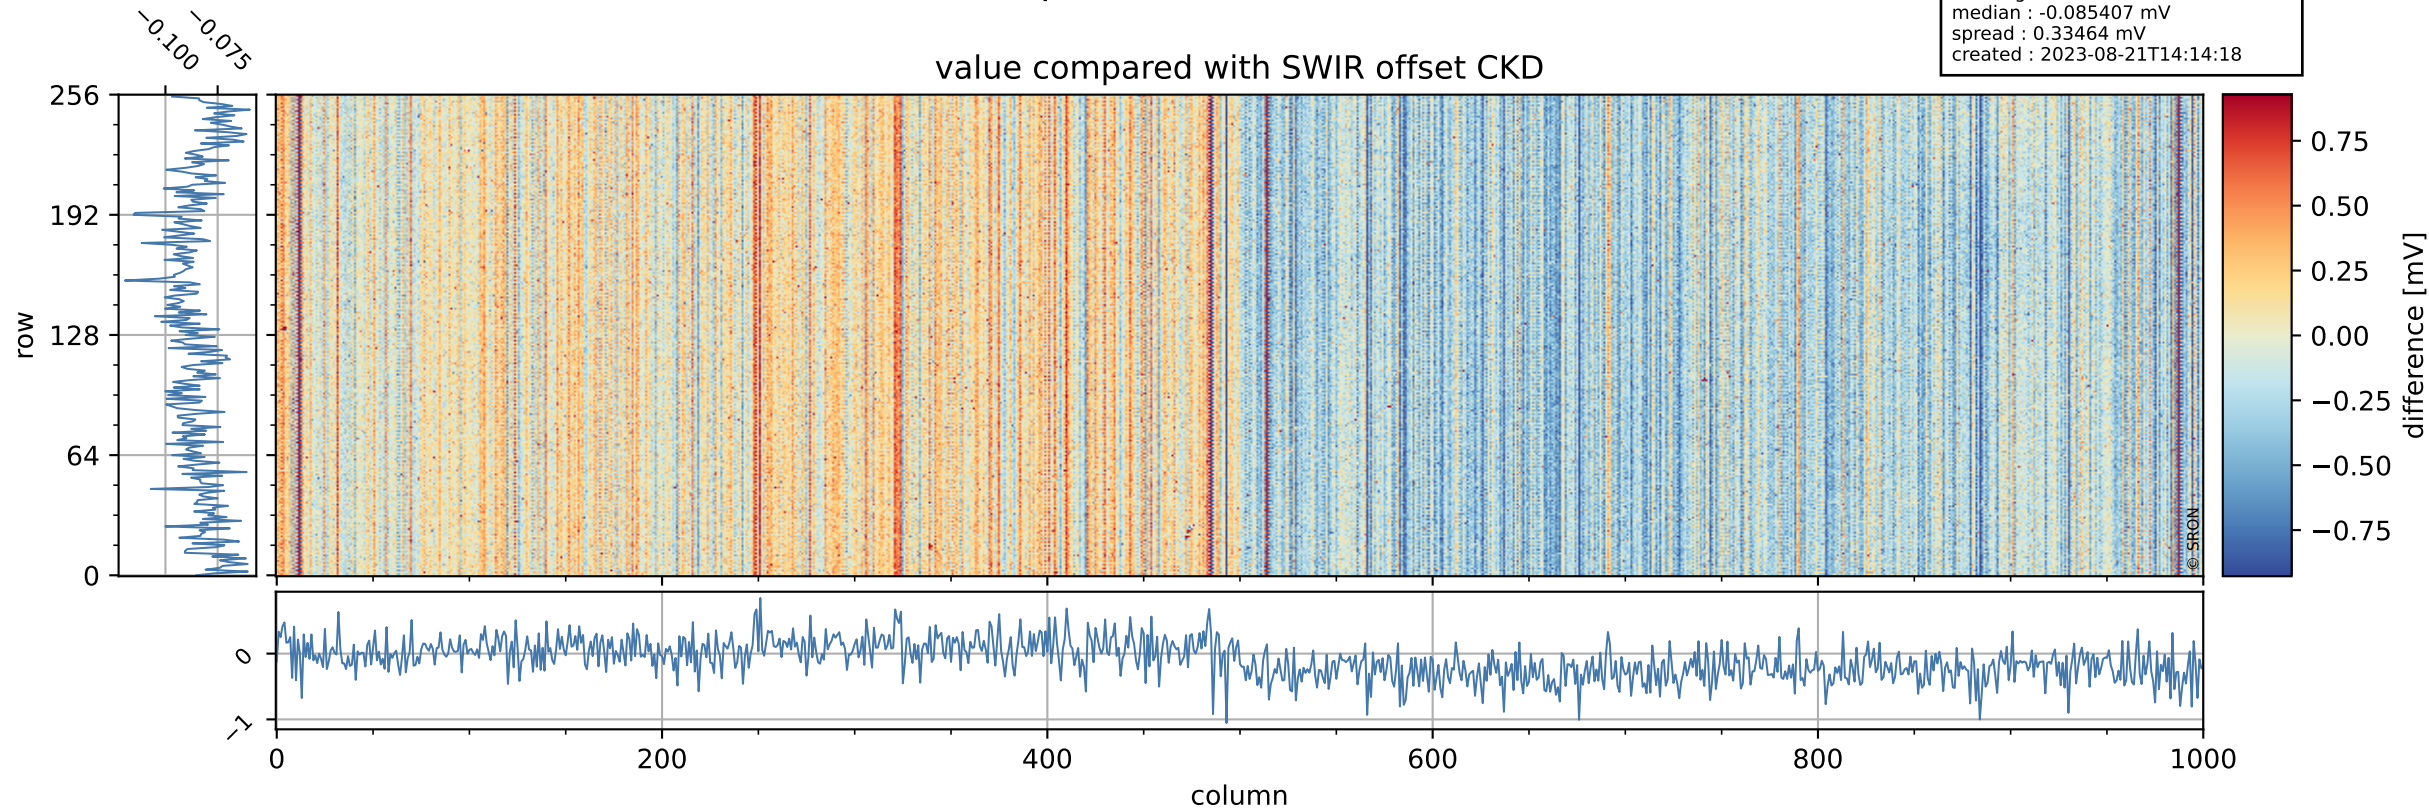

Tropomi SWIR offset (official)

orbits : 20 in [2962, 3007]
coverage : 2018-05-10 / 2018-05-13
median : 0.52593 V
spread : 0.035935 V
created : 2023-08-21T14:14:18

value detector map

Tropomi SWIR offset (official)

orbits : 20 in [2962, 3007]
coverage : 2018-05-10 / 2018-05-13
median : 32.997 μV
spread : 19.264 μV
created : 2023-08-21T14:14:18

Tropomi SWIR offset (official)

orbits : 20 in [2962, 3007]
coverage : 2018-05-10 / 2018-05-13
median : -0.085407 mV
spread : 0.33464 mV
created : 2023-08-21T14:14:18

value compared with SWIR offset CKD

Tropomi SWIR offset (official) ground-tracks of Sentinel-5P

orbits : 20 in [2962, 3007]
coverage : 2018-05-10 / 2018-05-13
created : 2023-08-21T14:14:18

Tropomi SWIR offset (official)

orbits : [2827, 3007]
coverage : 2018-04-30 / 2018-05-13
created : 2023-08-21T14:14:19

trend of detector median & temperatures