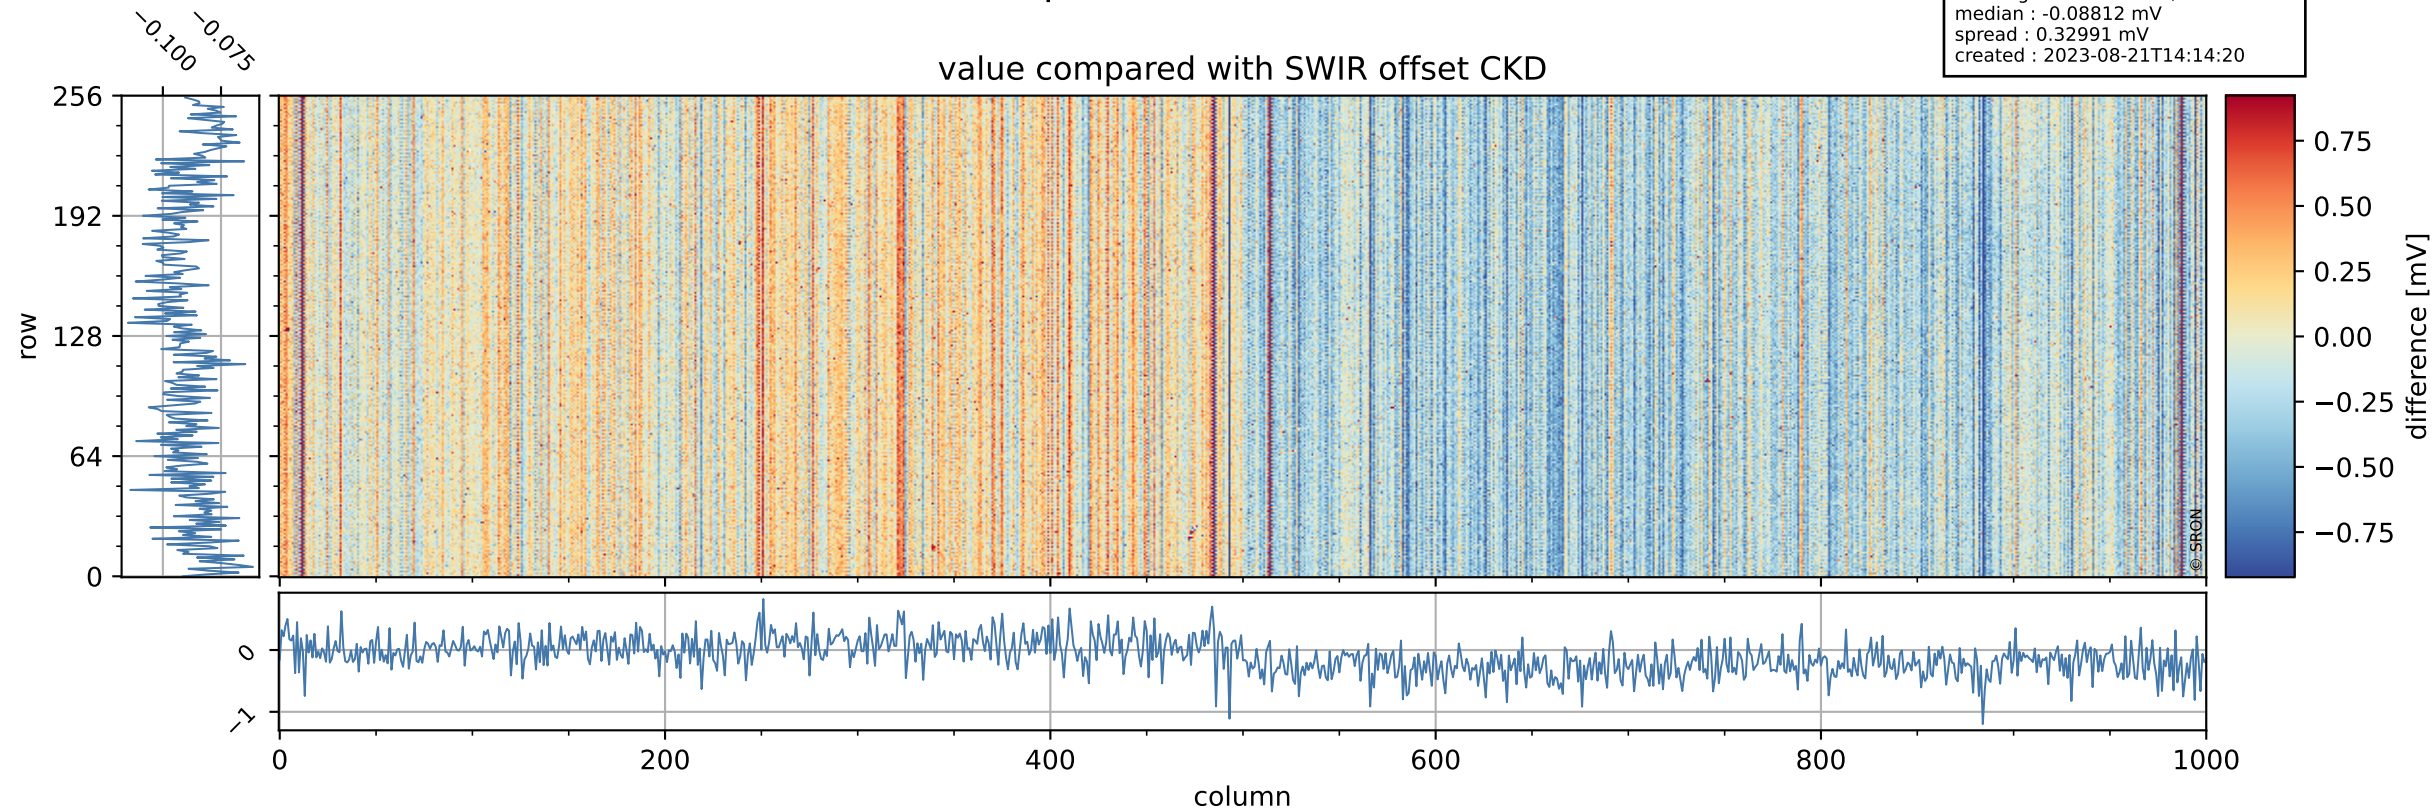

Tropomi SWIR offset (official)

orbits : 19 in [2977, 3022]
coverage : 2018-05-11 / 2018-05-14
median : 0.52593 V
spread : 0.035933 V
created : 2023-08-21T14:14:19

value detector map

Tropomi SWIR offset (official)

orbits : 19 in [2977, 3022]
coverage : 2018-05-11 / 2018-05-14
median : 34.099 μV
spread : 19.807 μV
created : 2023-08-21T14:14:20

Tropomi SWIR offset (official)

value compared with SWIR offset CKD

orbits : 19 in [2977, 3022]
coverage : 2018-05-11 / 2018-05-14
median : -0.08812 mV
spread : 0.32991 mV
created : 2023-08-21T14:14:20

Tropomi SWIR offset (official) ground-tracks of Sentinel-5P

orbits : 19 in [2977, 3022]
coverage : 2018-05-11 / 2018-05-14
created : 2023-08-21T14:14:20

Tropomi SWIR offset (official)

orbits : [2827, 3022]
coverage : 2018-04-30 / 2018-05-14
created : 2023-08-21T14:14:20

trend of detector median & temperatures