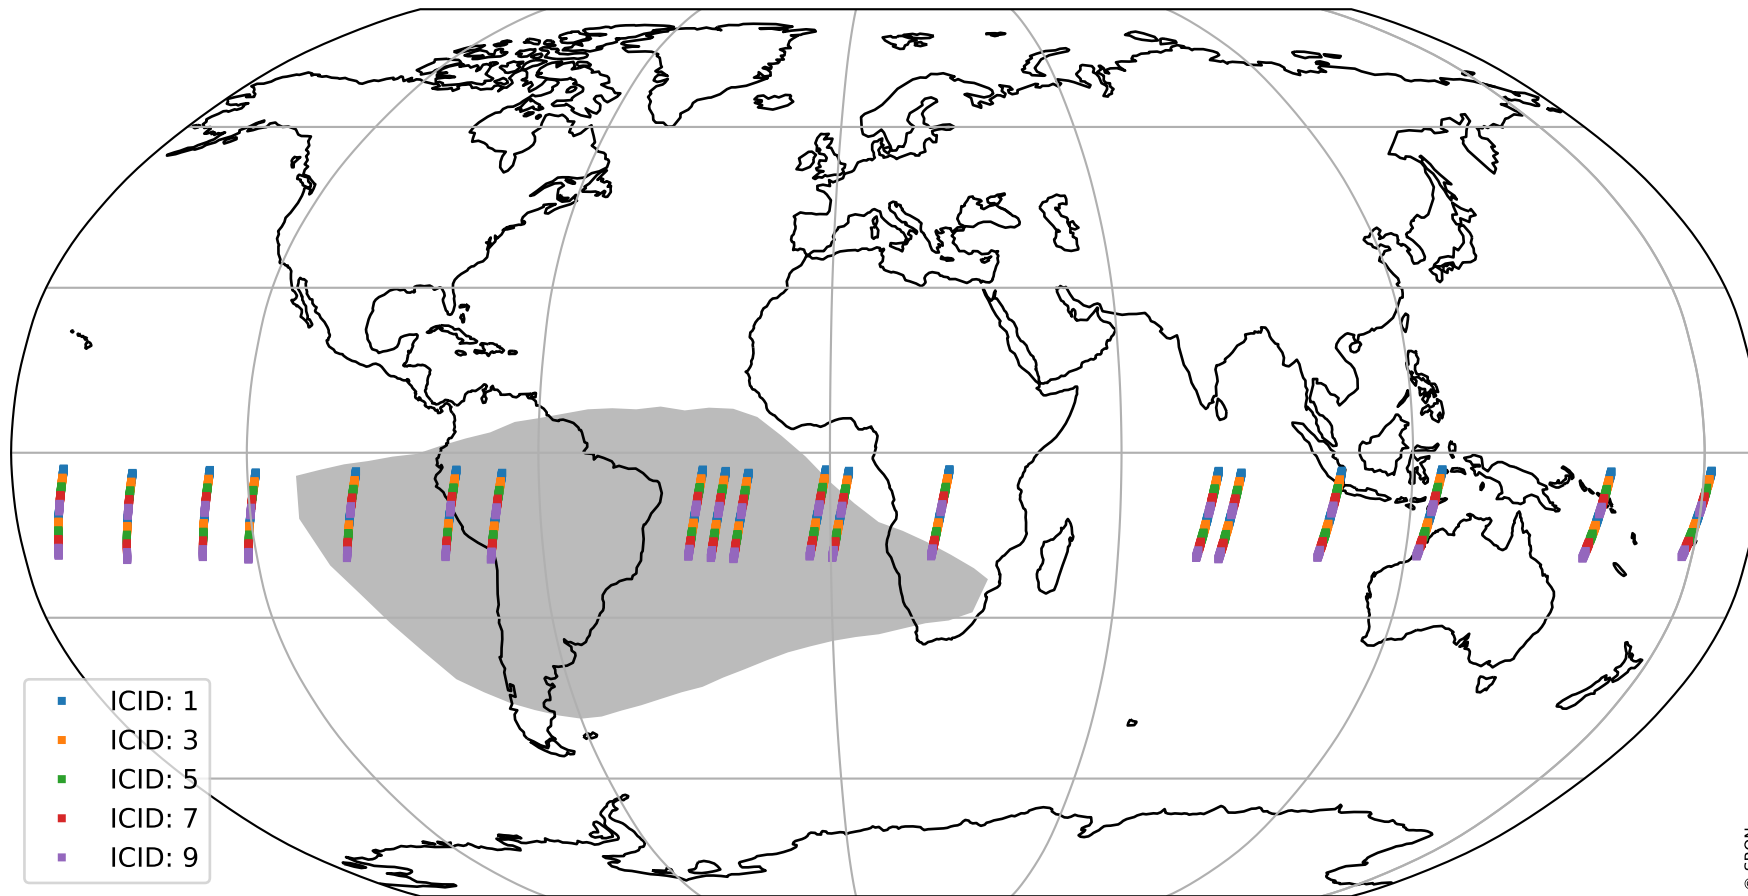

Tropomi SWIR offset (official)

orbits : 19 in [2977, 3022]
coverage : 2018-05-11 / 2018-05-14
median : 0.52593 V
spread : 0.035933 V
created : 2023-08-21T14:14:19

value detector map

Tropomi SWIR offset (official)

orbits : 19 in [2977, 3022]
coverage : 2018-05-11 / 2018-05-14
median : 34.099 μV
spread : 19.807 μV
created : 2023-08-21T14:14:20

Tropomi SWIR offset (official)

value compared with SWIR offset CKD

orbits : 19 in [2977, 3022]
coverage : 2018-05-11 / 2018-05-14
median : -0.08812 mV
spread : 0.32991 mV
created : 2023-08-21T14:14:20

Tropomi SWIR offset (official) ground-tracks of Sentinel-5P

orbits : 19 in [2977, 3022]
coverage : 2018-05-11 / 2018-05-14
created : 2023-08-21T14:14:20

Tropomi SWIR offset (official)

orbits : [2827, 3022]
coverage : 2018-04-30 / 2018-05-14
created : 2023-08-21T14:14:20

trend of detector median & temperatures