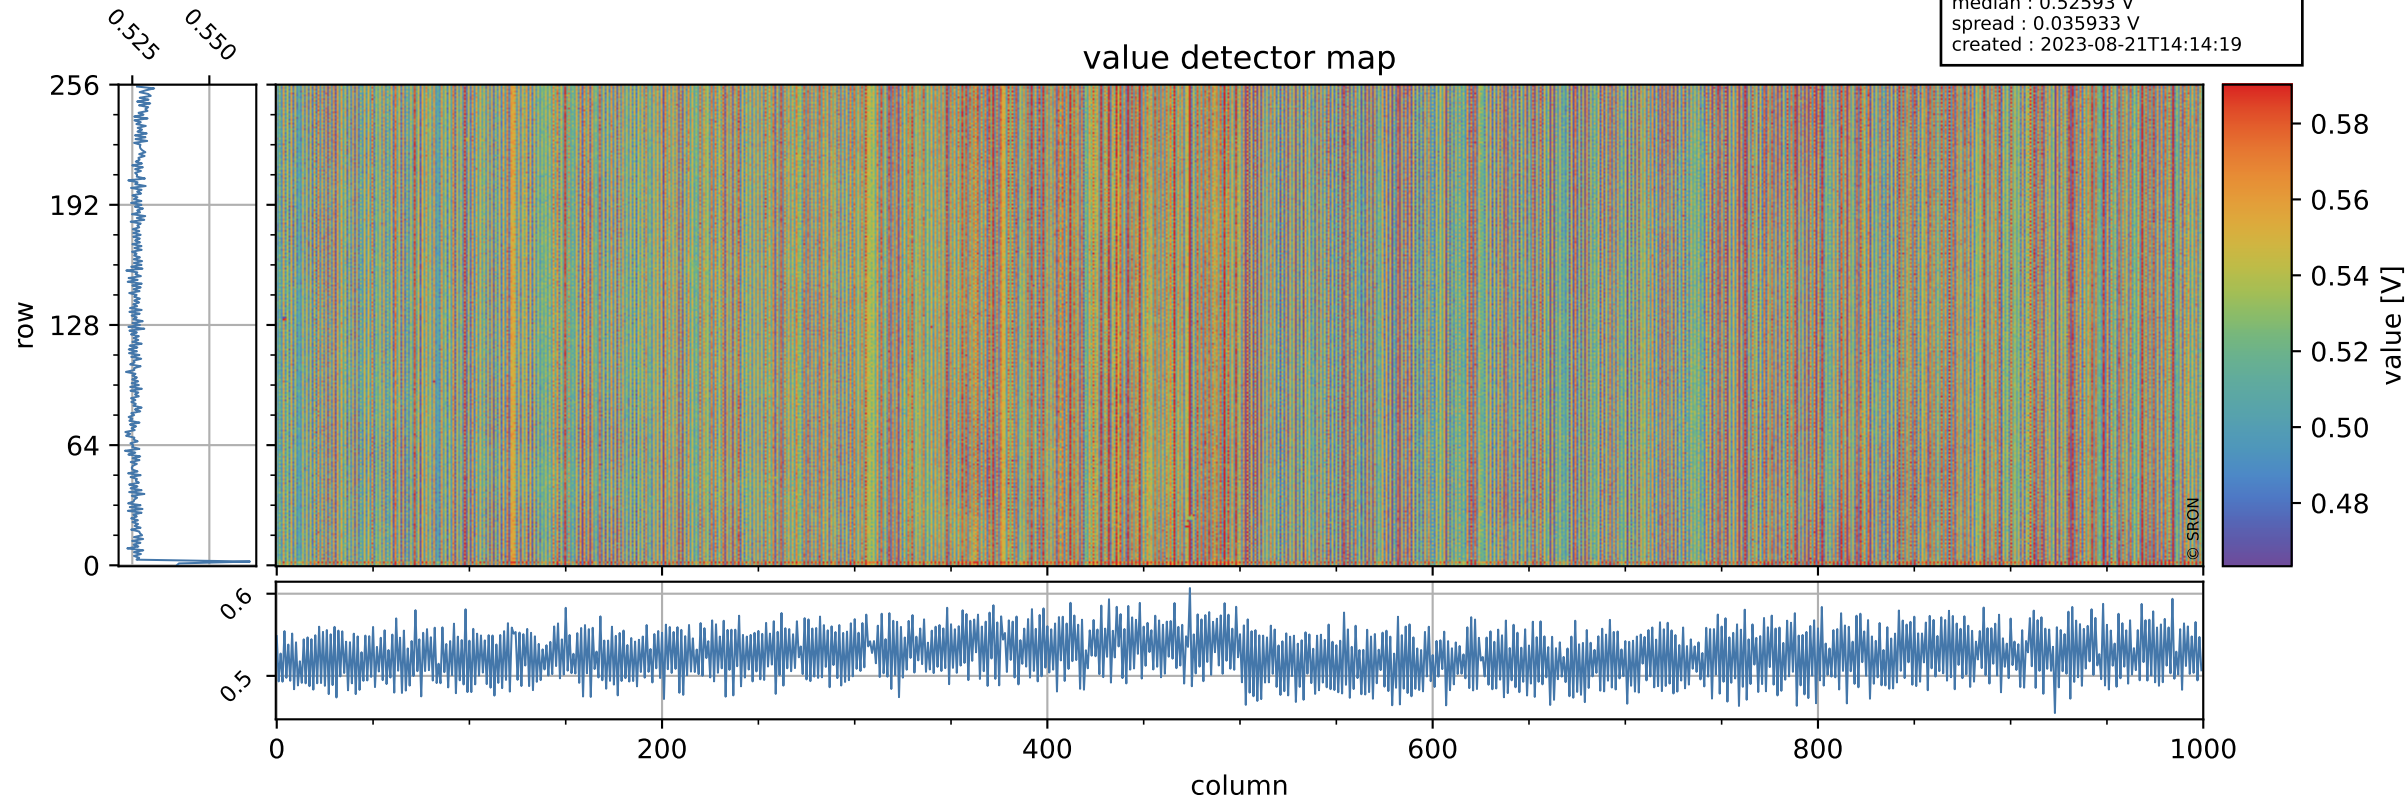

Tropomi SWIR offset (official)

orbits : 19 in [2977, 3022]
coverage : 2018-05-11 / 2018-05-14
median : 0.52593 V
spread : 0.035933 V
created : 2023-08-21T14:14:19

value detector map

Tropomi SWIR offset (official)

orbits : 19 in [2977, 3022]
coverage : 2018-05-11 / 2018-05-14
median : 34.099 μV
spread : 19.807 μV
created : 2023-08-21T14:14:20

Tropomi SWIR offset (official)

value compared with SWIR offset CKD

orbits : 19 in [2977, 3022]
coverage : 2018-05-11 / 2018-05-14
median : -0.08812 mV
spread : 0.32991 mV
created : 2023-08-21T14:14:20

Tropomi SWIR offset (official) ground-tracks of Sentinel-5P

orbits : 19 in [2977, 3022]
coverage : 2018-05-11 / 2018-05-14
created : 2023-08-21T14:14:20

Tropomi SWIR offset (official)

orbits : [2827, 3022]
coverage : 2018-04-30 / 2018-05-14
created : 2023-08-21T14:14:20

trend of detector median & temperatures