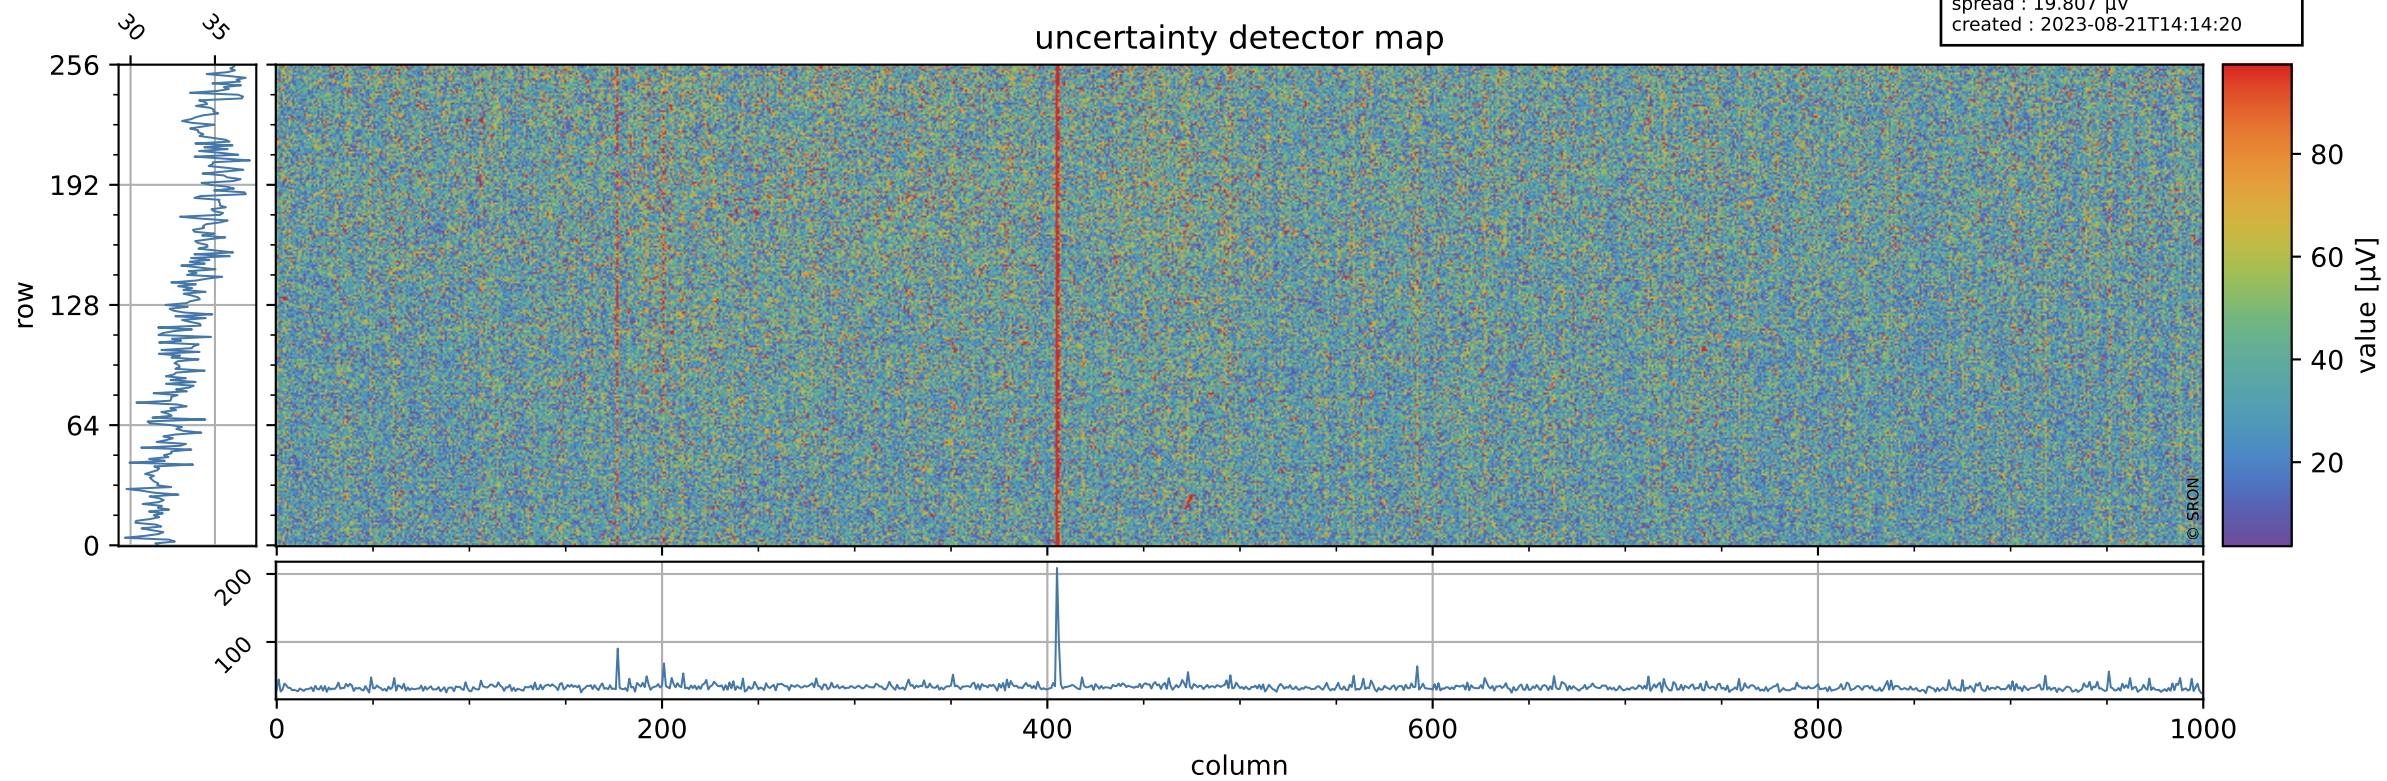

Tropomi SWIR offset (official)

orbits : 19 in [2977, 3022]
coverage : 2018-05-11 / 2018-05-14
median : 0.52593 V
spread : 0.035933 V
created : 2023-08-21T14:14:19

value detector map

Tropomi SWIR offset (official)

orbits : 19 in [2977, 3022]
coverage : 2018-05-11 / 2018-05-14
median : 34.099 μV
spread : 19.807 μV
created : 2023-08-21T14:14:20

Tropomi SWIR offset (official)

value compared with SWIR offset CKD

orbits : 19 in [2977, 3022]
coverage : 2018-05-11 / 2018-05-14
median : -0.08812 mV
spread : 0.32991 mV
created : 2023-08-21T14:14:20

Tropomi SWIR offset (official) ground-tracks of Sentinel-5P

orbits : 19 in [2977, 3022]
coverage : 2018-05-11 / 2018-05-14
created : 2023-08-21T14:14:20

Tropomi SWIR offset (official)

orbits : [2827, 3022]
coverage : 2018-04-30 / 2018-05-14
created : 2023-08-21T14:14:20

trend of detector median & temperatures