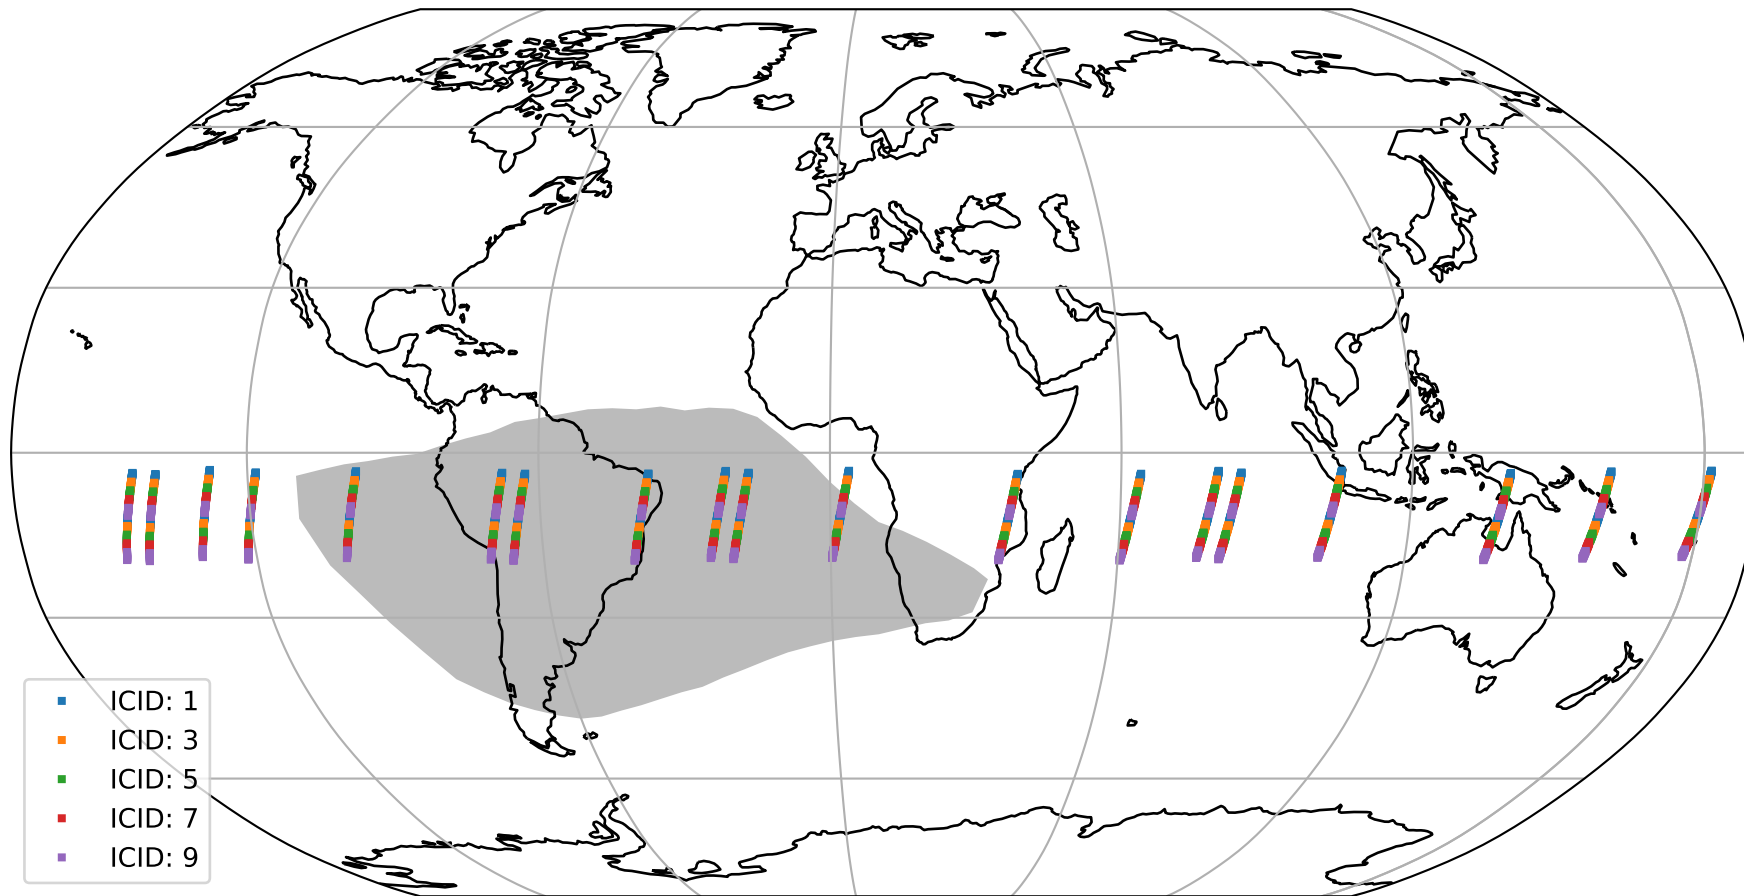

# Tropomi SWIR offset (official)

orbits : 19 in [2992, 3037]  
coverage : 2018-05-12 / 2018-05-15  
median : 33.082  $\mu\text{V}$   
spread : 19.314  $\mu\text{V}$   
created : 2023-08-21T14:14:21

# Tropomi SWIR offset (official)

value compared with SWIR offset CKD

orbits : 19 in [2992, 3037]  
coverage : 2018-05-12 / 2018-05-15  
median : -0.093997 mV  
spread : 0.33353 mV  
created : 2023-08-21T14:14:22

# Tropomi SWIR offset (official) ground-tracks of Sentinel-5P

orbits : 19 in [2992, 3037]  
coverage : 2018-05-12 / 2018-05-15  
created : 2023-08-21T14:14:22

# Tropomi SWIR offset (official)

orbits : [2827, 3037]  
coverage : 2018-04-30 / 2018-05-15  
created : 2023-08-21T14:14:22