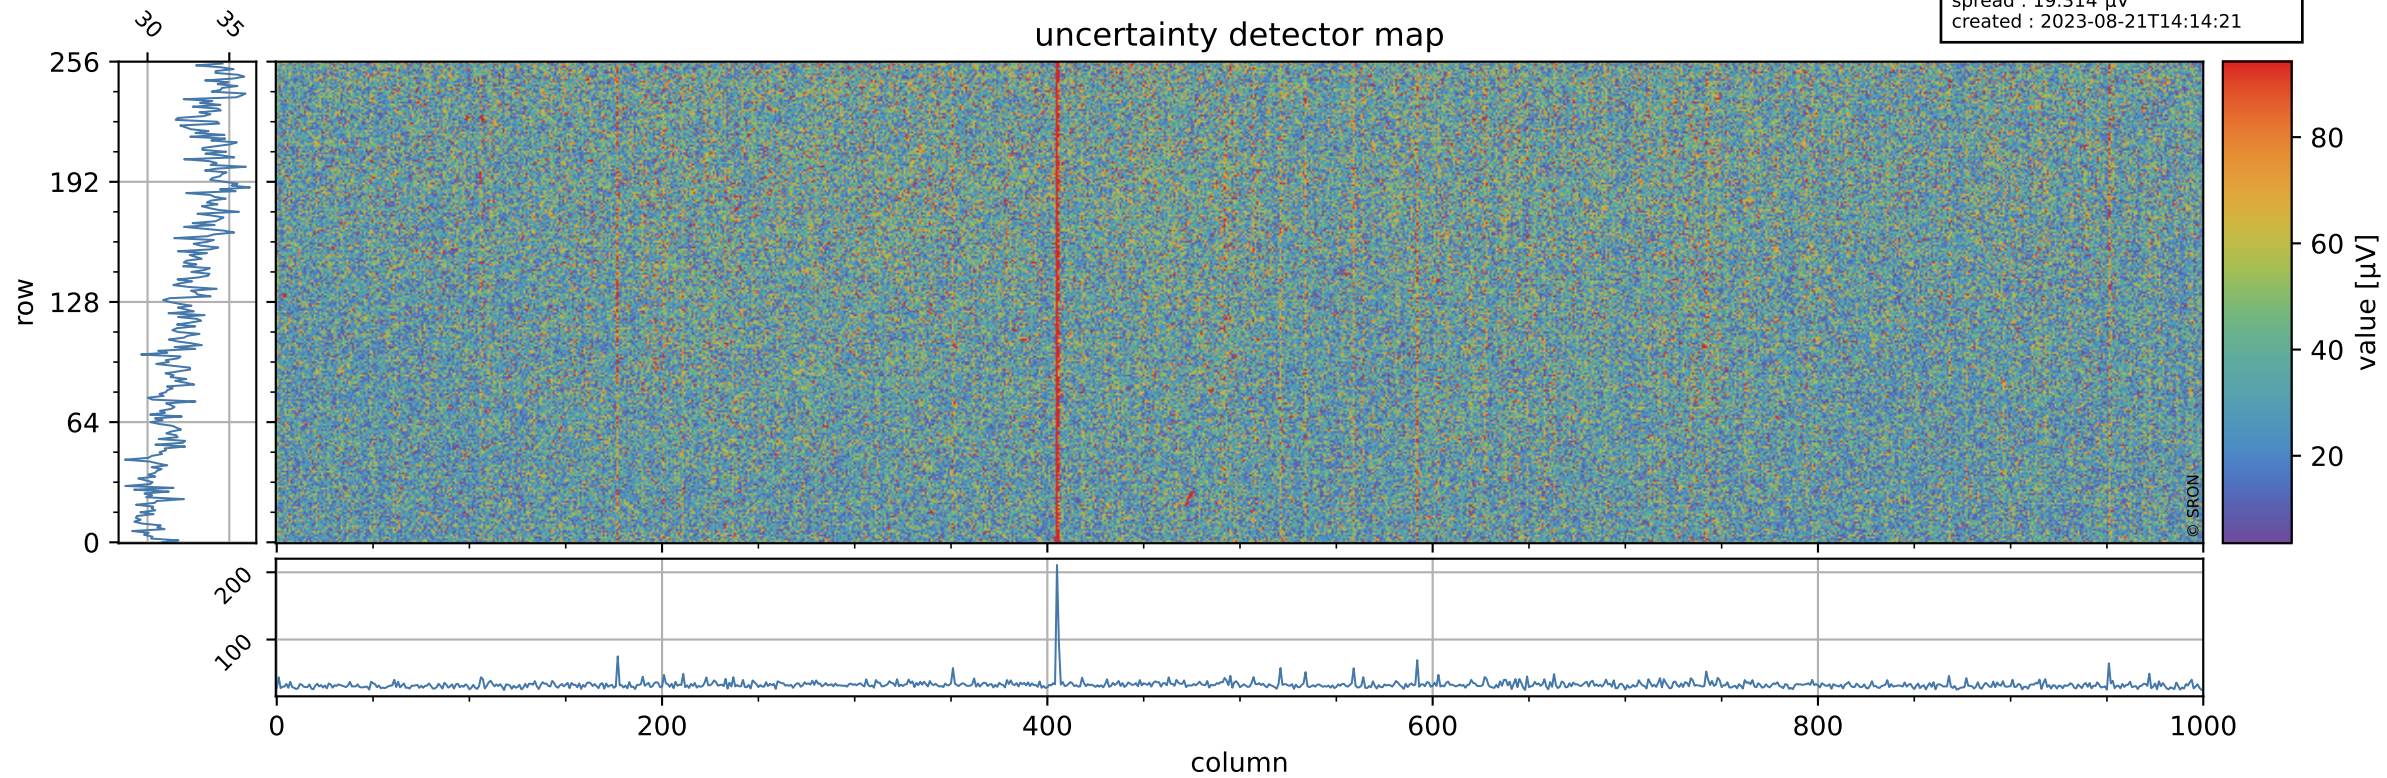

# Tropomi SWIR offset (official)

orbits : 19 in [2992, 3037]  
coverage : 2018-05-12 / 2018-05-15  
median : 0.52592 V  
spread : 0.035933 V  
created : 2023-08-21T14:14:21

## value detector map

# Tropomi SWIR offset (official)

orbits : 19 in [2992, 3037]  
coverage : 2018-05-12 / 2018-05-15  
median : 33.082  $\mu\text{V}$   
spread : 19.314  $\mu\text{V}$   
created : 2023-08-21T14:14:21

# Tropomi SWIR offset (official) ground-tracks of Sentinel-5P

orbits : 19 in [2992, 3037]  
coverage : 2018-05-12 / 2018-05-15  
created : 2023-08-21T14:14:22