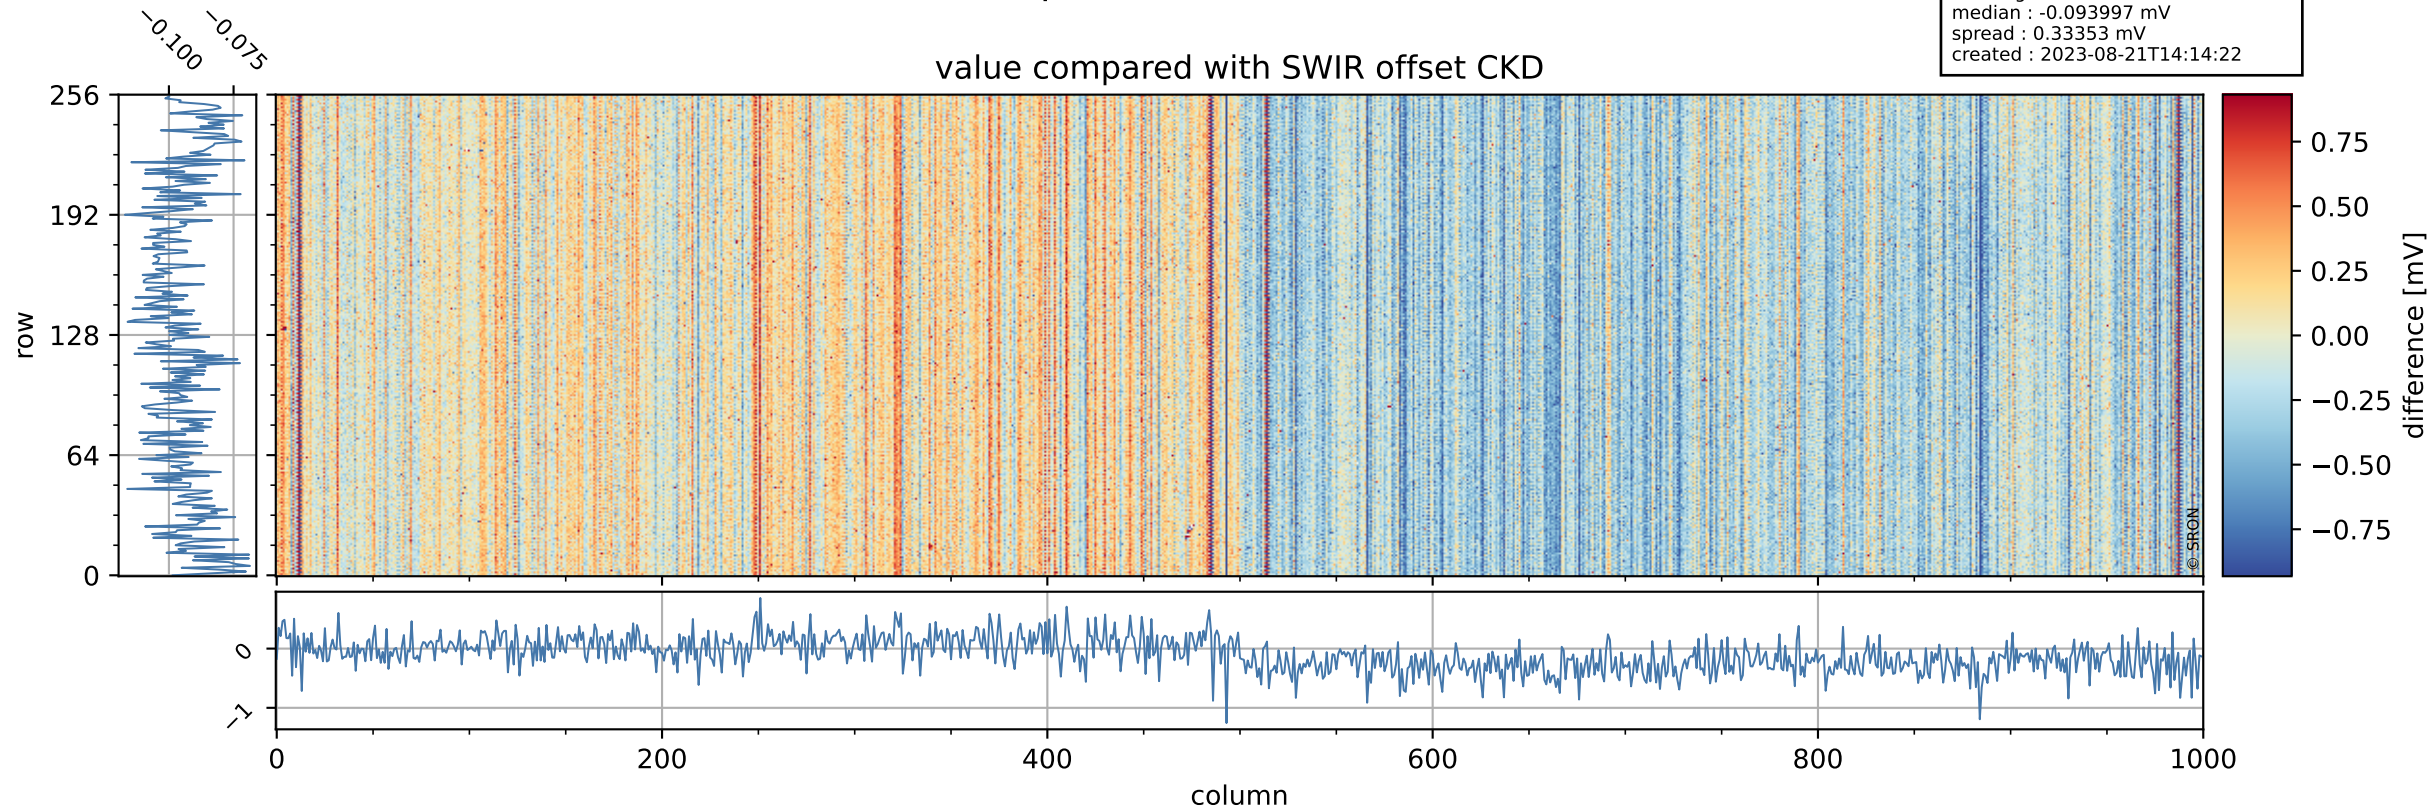

## value detector map

# Tropomi SWIR offset (official)

orbits : 19 in [2992, 3037]  
coverage : 2018-05-12 / 2018-05-15  
median : 33.082  $\mu\text{V}$   
spread : 19.314  $\mu\text{V}$   
created : 2023-08-21T14:14:21

# Tropomi SWIR offset (official) ground-tracks of Sentinel-5P

orbits : 19 in [2992, 3037]  
coverage : 2018-05-12 / 2018-05-15  
created : 2023-08-21T14:14:22

# Tropomi SWIR offset (official)

orbits : [2827, 3037]  
coverage : 2018-04-30 / 2018-05-15  
created : 2023-08-21T14:14:22