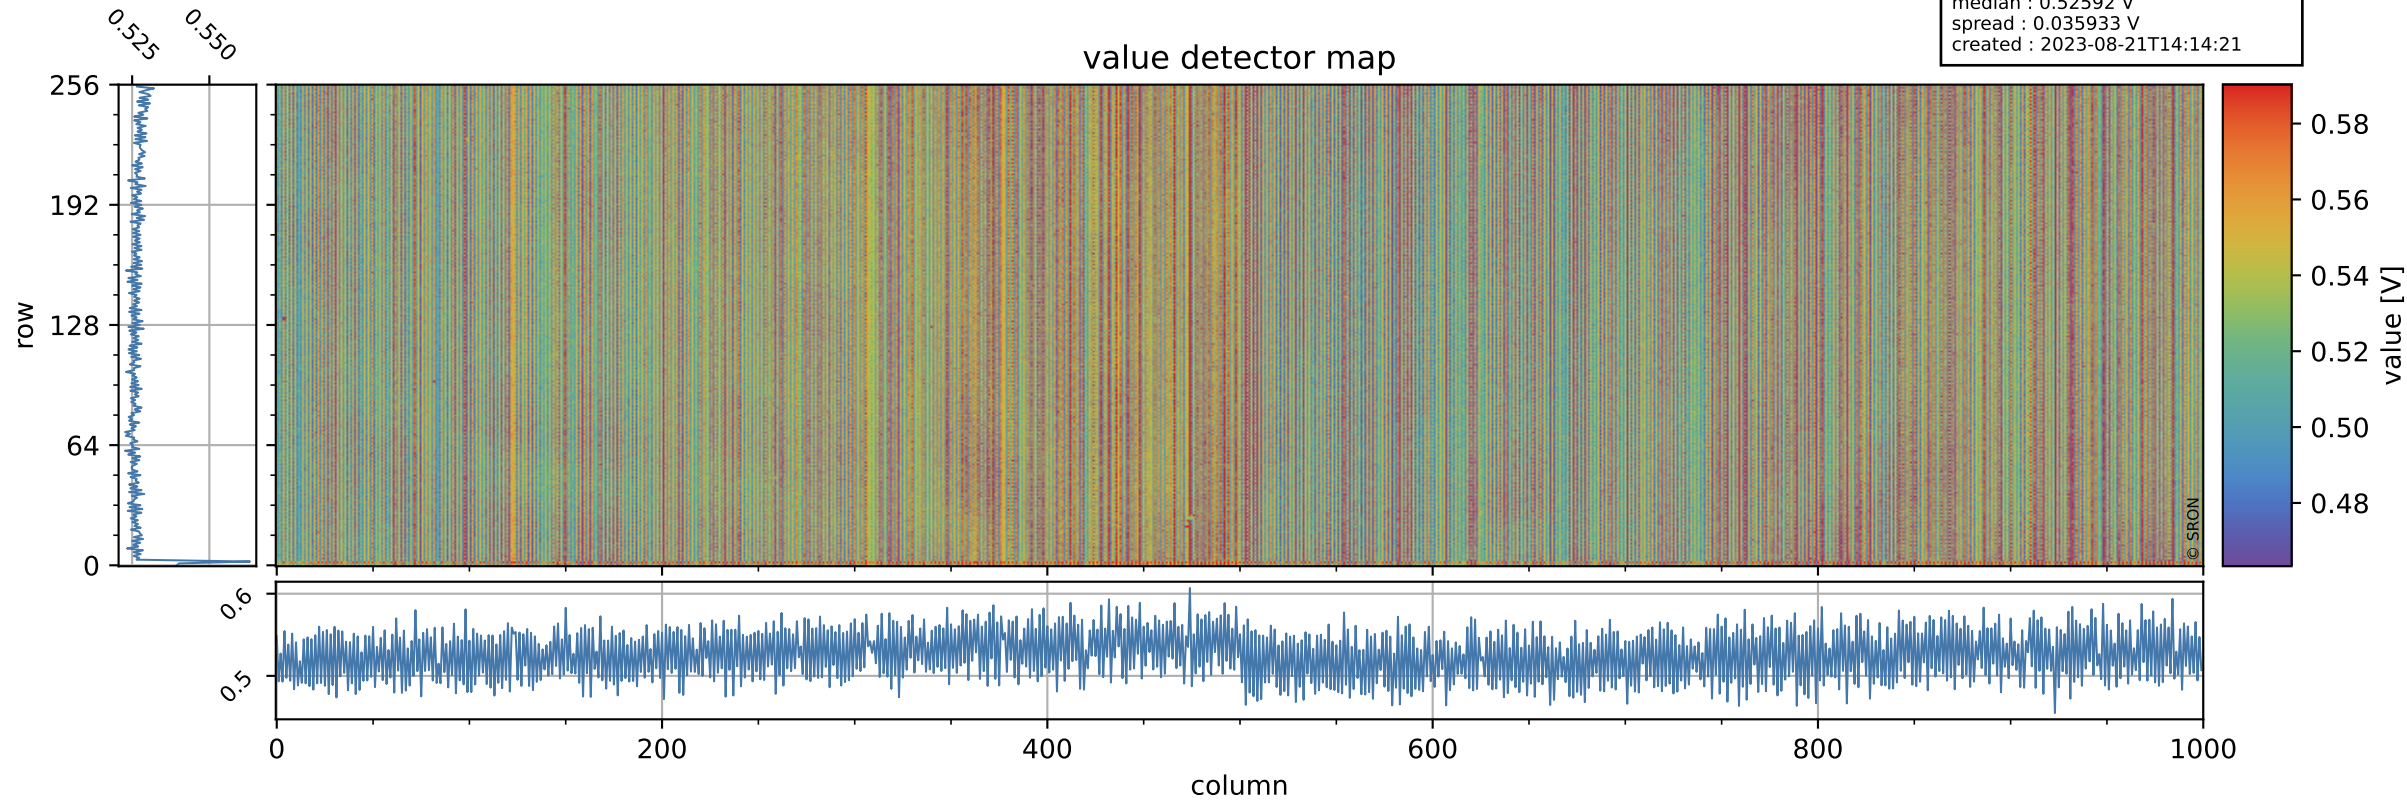

# Tropomi SWIR offset (official)

orbits : 19 in [2992, 3037]  
coverage : 2018-05-12 / 2018-05-15  
median : 0.52592 V  
spread : 0.035933 V  
created : 2023-08-21T14:14:21

## value detector map

# Tropomi SWIR offset (official)

orbits : 19 in [2992, 3037]  
coverage : 2018-05-12 / 2018-05-15  
median : 33.082  $\mu\text{V}$   
spread : 19.314  $\mu\text{V}$   
created : 2023-08-21T14:14:21

# Tropomi SWIR offset (official) ground-tracks of Sentinel-5P

orbits : 19 in [2992, 3037]  
coverage : 2018-05-12 / 2018-05-15  
created : 2023-08-21T14:14:22