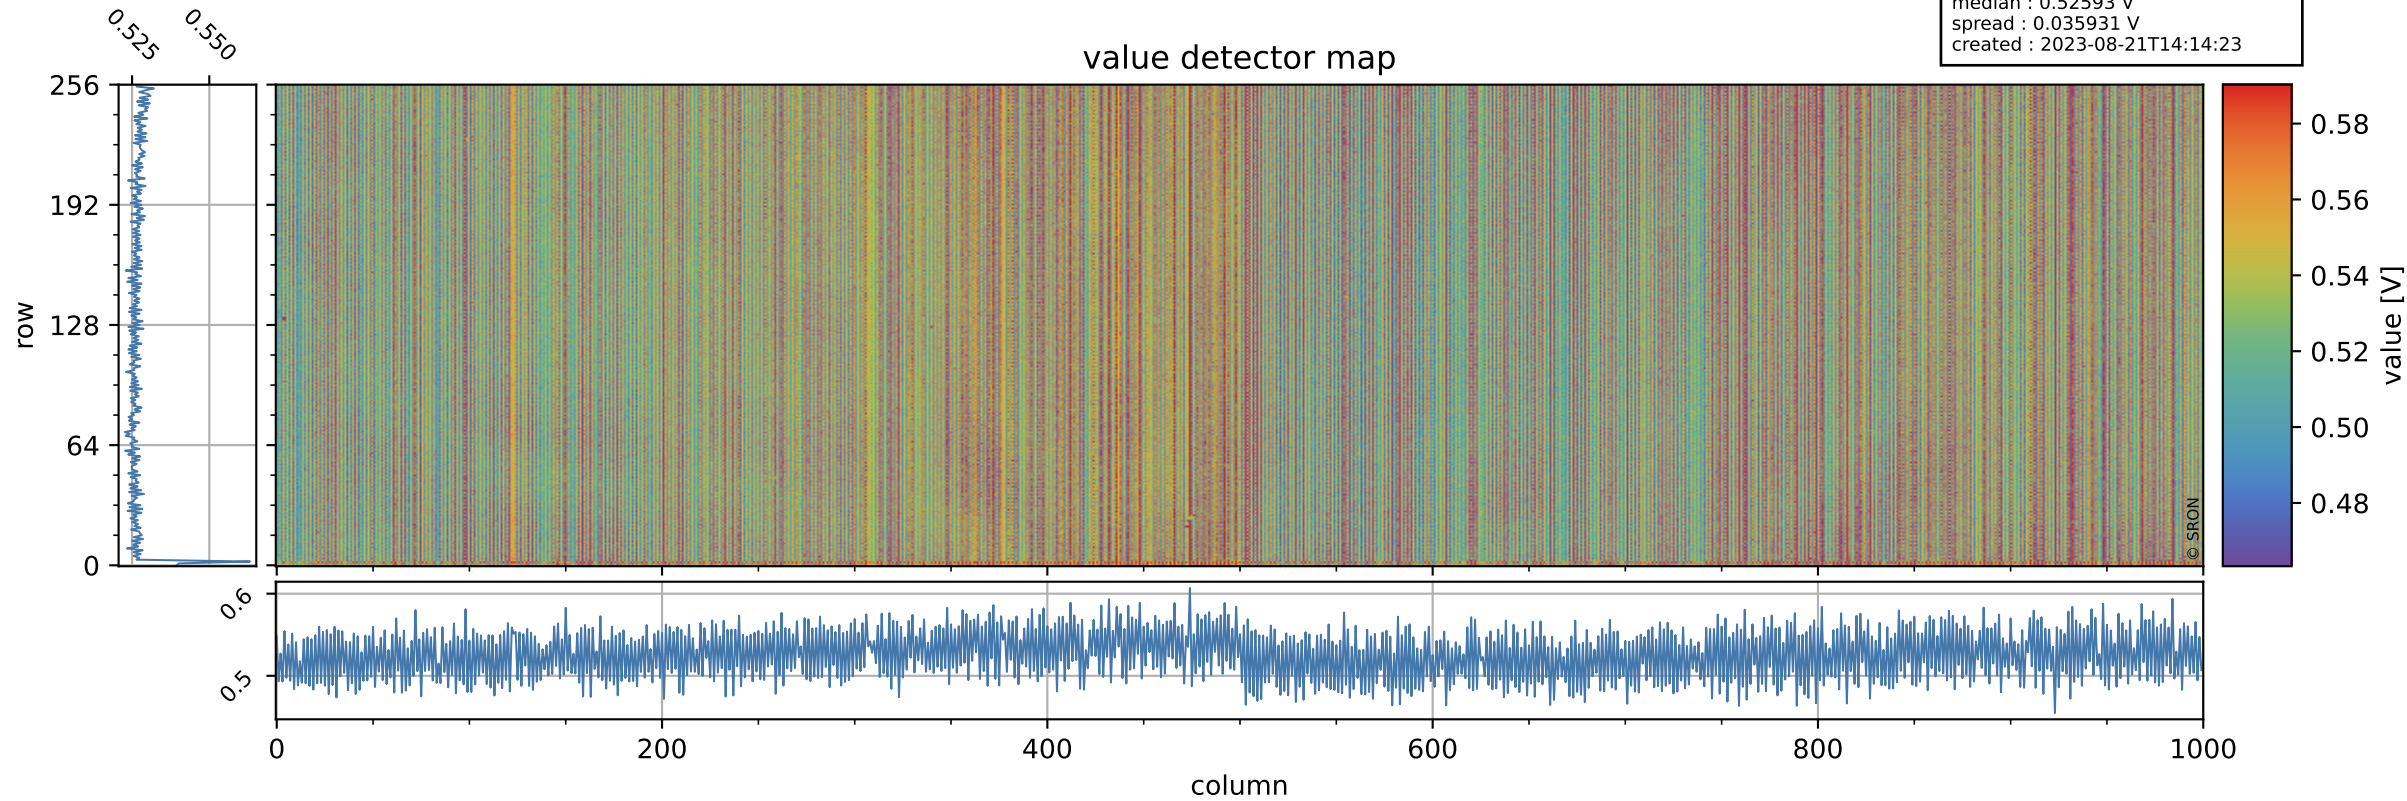

Tropomi SWIR offset (official)

orbits : 18 in [3007, 3052]
coverage : 2018-05-13 / 2018-05-16
median : 0.52593 V
spread : 0.035931 V
created : 2023-08-21T14:14:23

value detector map

Tropomi SWIR offset (official)

orbits : 18 in [3007, 3052]
coverage : 2018-05-13 / 2018-05-16
median : 33.301 μV
spread : 19.561 μV
created : 2023-08-21T14:14:23

Tropomi SWIR offset (official)

orbits : 18 in [3007, 3052]
coverage : 2018-05-13 / 2018-05-16
median : -0.086004 mV
spread : 0.33263 mV
created : 2023-08-21T14:14:23

value compared with SWIR offset CKD

Tropomi SWIR offset (official) ground-tracks of Sentinel-5P

orbits : 18 in [3007, 3052]
coverage : 2018-05-13 / 2018-05-16
created : 2023-08-21T14:14:24

Tropomi SWIR offset (official)

orbits : [2827, 3052]
coverage : 2018-04-30 / 2018-05-16
created : 2023-08-21T14:14:24

trend of detector median & temperatures