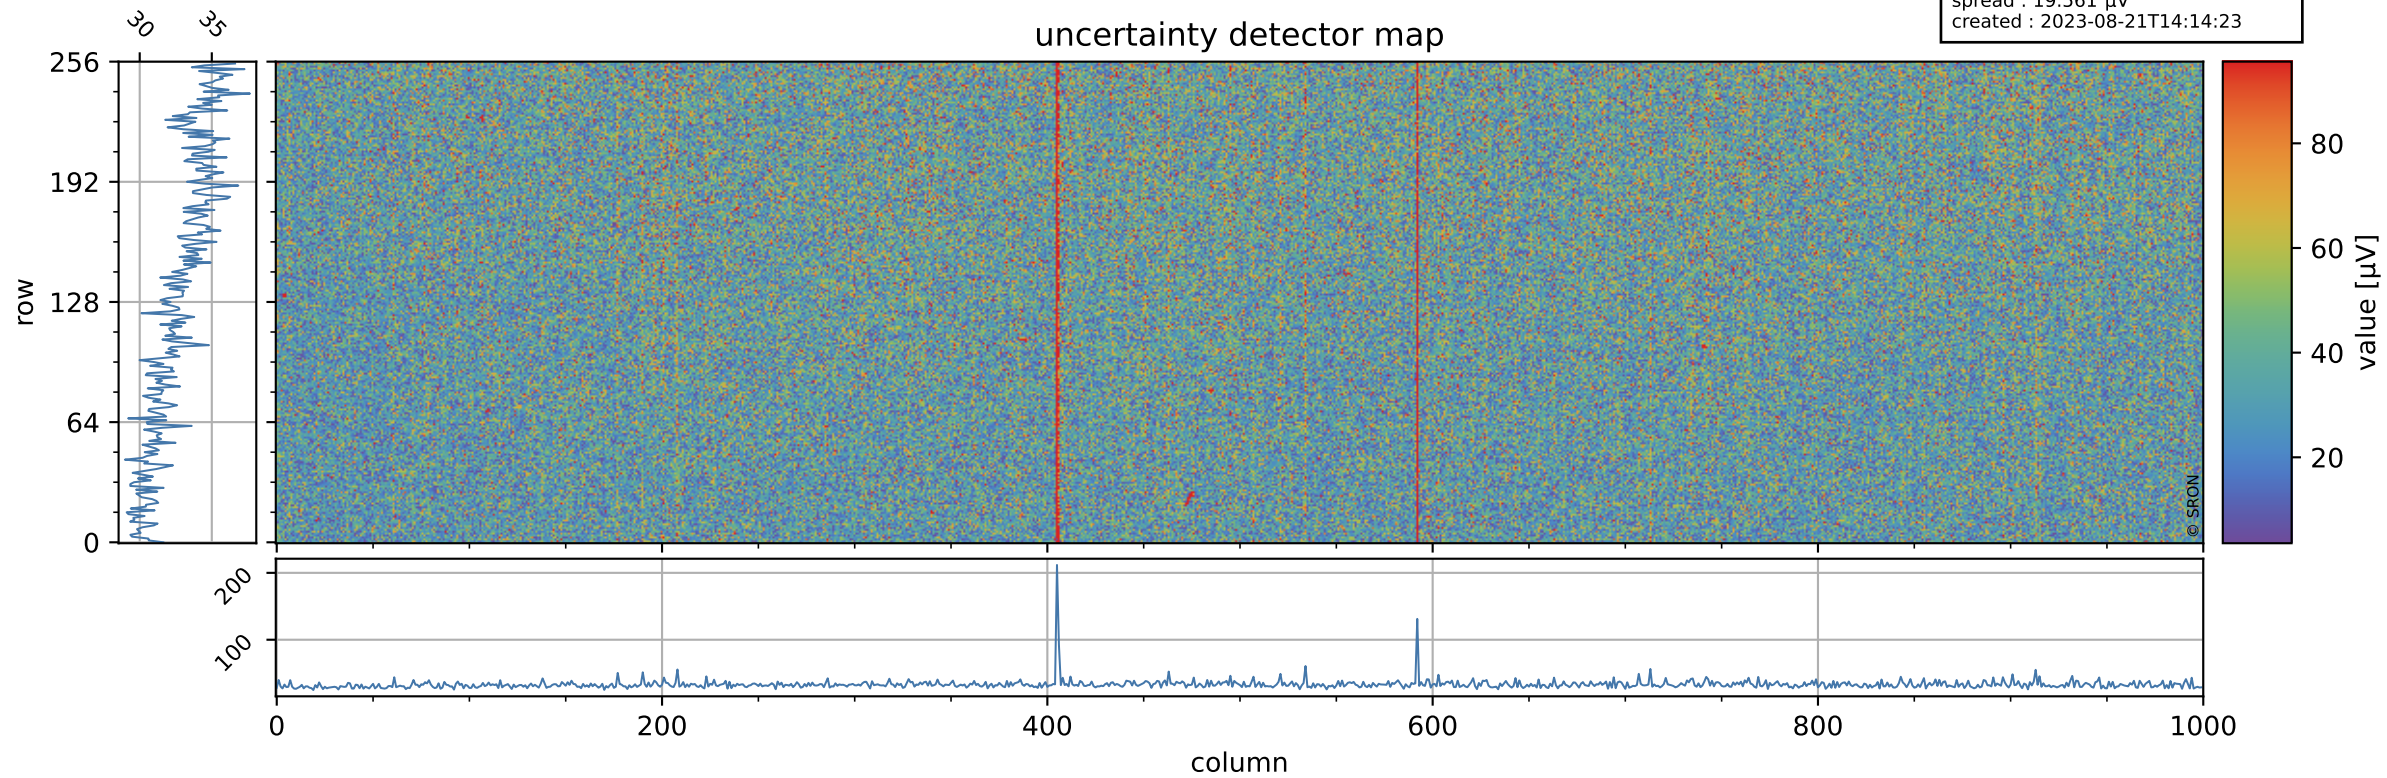

Tropomi SWIR offset (official)

orbits : 18 in [3007, 3052]
coverage : 2018-05-13 / 2018-05-16
median : 0.52593 V
spread : 0.035931 V
created : 2023-08-21T14:14:23

value detector map

Tropomi SWIR offset (official)

orbits : 18 in [3007, 3052]
coverage : 2018-05-13 / 2018-05-16
median : 33.301 μV
spread : 19.561 μV
created : 2023-08-21T14:14:23

Tropomi SWIR offset (official)

orbits : 18 in [3007, 3052]
coverage : 2018-05-13 / 2018-05-16
median : -0.086004 mV
spread : 0.33263 mV
created : 2023-08-21T14:14:23

value compared with SWIR offset CKD

Tropomi SWIR offset (official) ground-tracks of Sentinel-5P

orbits : 18 in [3007, 3052]
coverage : 2018-05-13 / 2018-05-16
created : 2023-08-21T14:14:24

Tropomi SWIR offset (official)

orbits : [2827, 3052]
coverage : 2018-04-30 / 2018-05-16
created : 2023-08-21T14:14:24

trend of detector median & temperatures