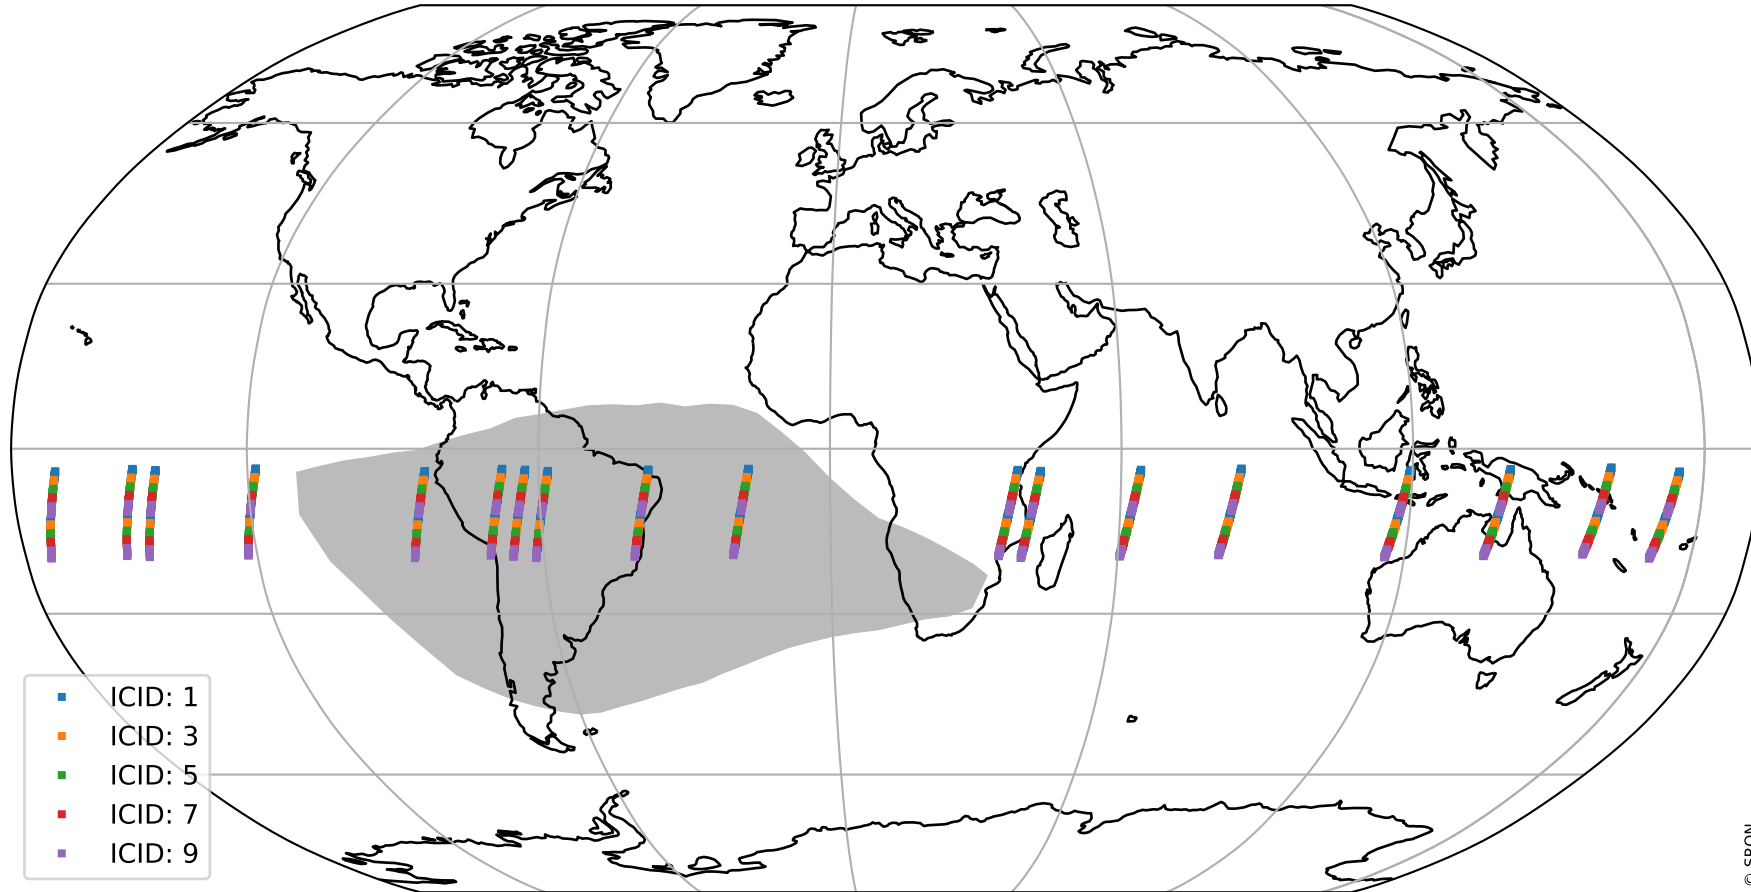

Tropomi SWIR offset (official)

orbits : 18 in [3007, 3052]
coverage : 2018-05-13 / 2018-05-16
median : 0.52593 V
spread : 0.035931 V
created : 2023-08-21T14:14:23

value detector map

Tropomi SWIR offset (official)

orbits : 18 in [3007, 3052]
coverage : 2018-05-13 / 2018-05-16
median : 33.301 μV
spread : 19.561 μV
created : 2023-08-21T14:14:23

Tropomi SWIR offset (official)

orbits : 18 in [3007, 3052]
coverage : 2018-05-13 / 2018-05-16
median : -0.086004 mV
spread : 0.33263 mV
created : 2023-08-21T14:14:23

value compared with SWIR offset CKD

Tropomi SWIR offset (official) ground-tracks of Sentinel-5P

orbits : 18 in [3007, 3052]
coverage : 2018-05-13 / 2018-05-16
created : 2023-08-21T14:14:24

Tropomi SWIR offset (official)

orbits : [2827, 3052]
coverage : 2018-04-30 / 2018-05-16
created : 2023-08-21T14:14:24

trend of detector median & temperatures