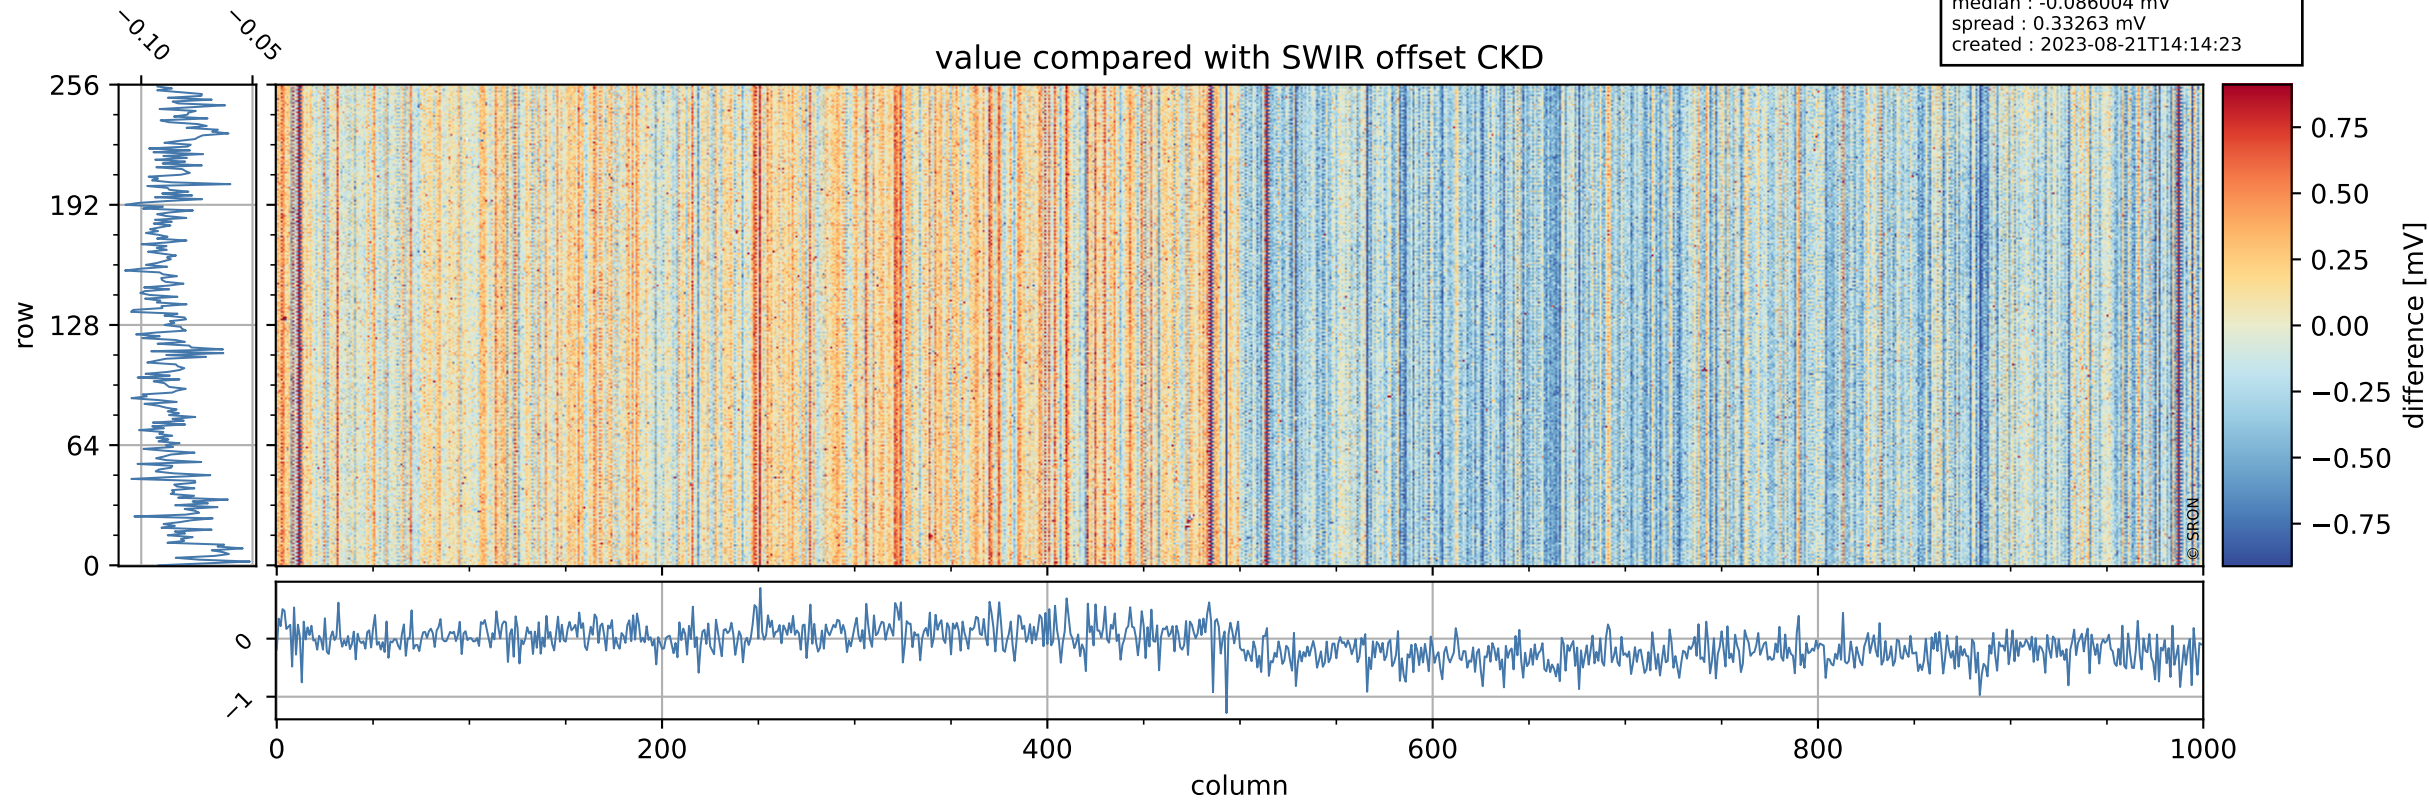

Tropomi SWIR offset (official)

orbits : 18 in [3007, 3052]
coverage : 2018-05-13 / 2018-05-16
median : 0.52593 V
spread : 0.035931 V
created : 2023-08-21T14:14:23

value detector map

Tropomi SWIR offset (official)

orbits : 18 in [3007, 3052]
coverage : 2018-05-13 / 2018-05-16
median : 33.301 μV
spread : 19.561 μV
created : 2023-08-21T14:14:23

Tropomi SWIR offset (official)

orbits : 18 in [3007, 3052]
coverage : 2018-05-13 / 2018-05-16
median : -0.086004 mV
spread : 0.33263 mV
created : 2023-08-21T14:14:23

value compared with SWIR offset CKD

Tropomi SWIR offset (official) ground-tracks of Sentinel-5P

orbits : 18 in [3007, 3052]
coverage : 2018-05-13 / 2018-05-16
created : 2023-08-21T14:14:24

Tropomi SWIR offset (official)

orbits : [2827, 3052]
coverage : 2018-04-30 / 2018-05-16
created : 2023-08-21T14:14:24

trend of detector median & temperatures