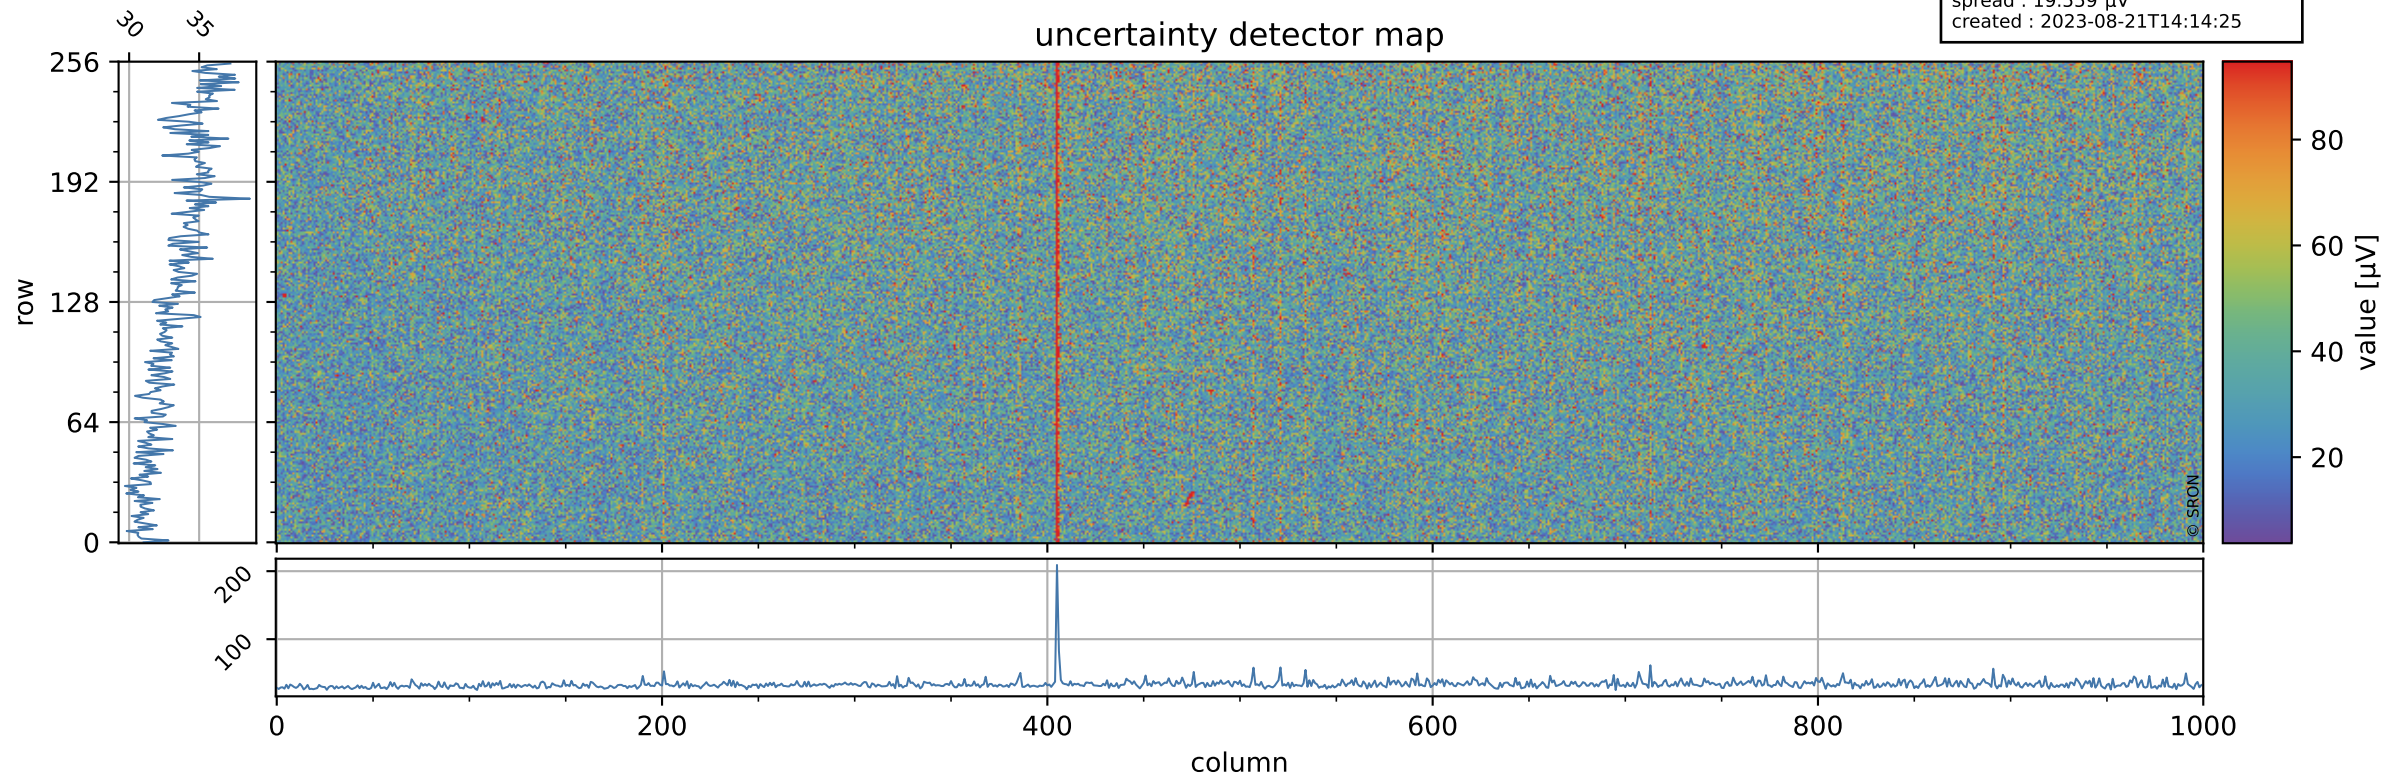

Tropomi SWIR offset (official)

orbits : 19 in [3022, 3067]
coverage : 2018-05-14 / 2018-05-17
median : 0.52593 V
spread : 0.03593 V
created : 2023-08-21T14:14:25

value detector map

Tropomi SWIR offset (official)

orbits : 19 in [3022, 3067]
coverage : 2018-05-14 / 2018-05-17
median : 33.824 μV
spread : 19.559 μV
created : 2023-08-21T14:14:25

Tropomi SWIR offset (official)

value compared with SWIR offset CKD

orbits : 19 in [3022, 3067]
coverage : 2018-05-14 / 2018-05-17
median : -0.081292 mV
spread : 0.33628 mV
created : 2023-08-21T14:14:25

Tropomi SWIR offset (official) ground-tracks of Sentinel-5P

orbits : 19 in [3022, 3067]
coverage : 2018-05-14 / 2018-05-17
created : 2023-08-21T14:14:25

Tropomi SWIR offset (official)

orbits : [2827, 3067]
coverage : 2018-04-30 / 2018-05-17
created : 2023-08-21T14:14:26

trend of detector median & temperatures