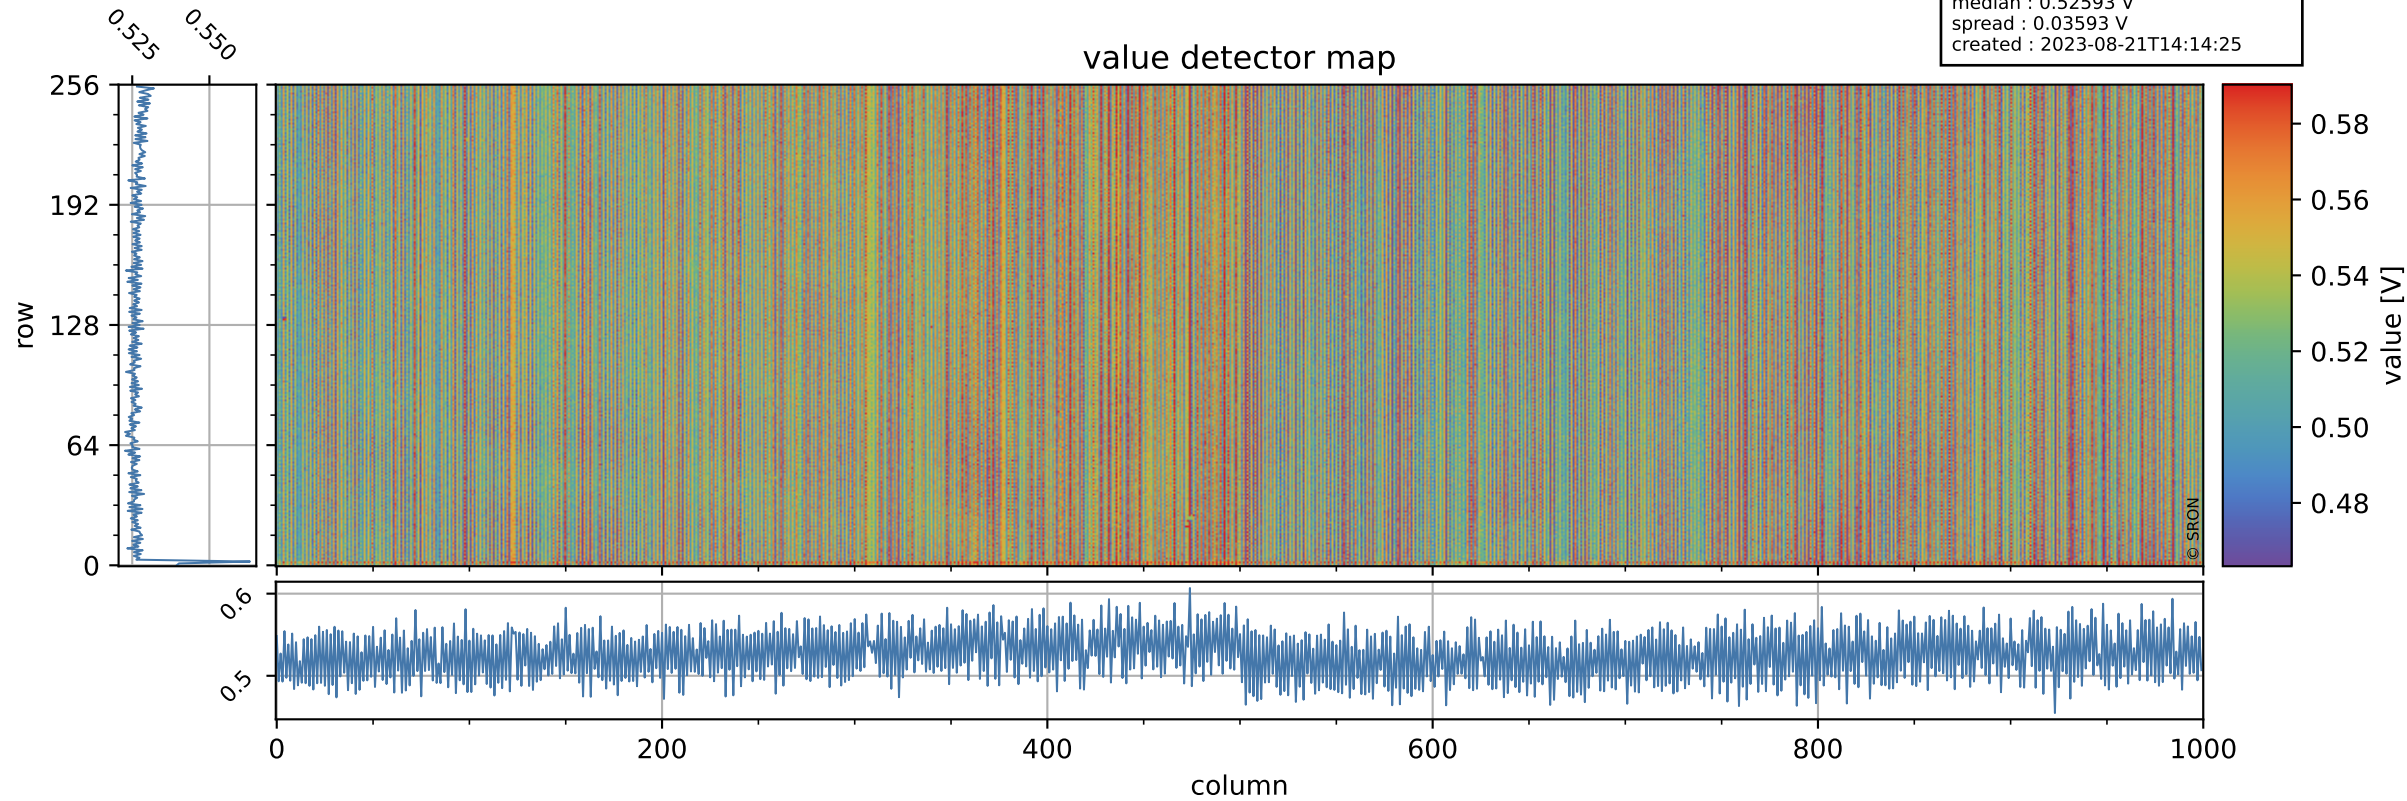

Tropomi SWIR offset (official)

orbits : 19 in [3022, 3067]
coverage : 2018-05-14 / 2018-05-17
median : 0.52593 V
spread : 0.03593 V
created : 2023-08-21T14:14:25

value detector map

Tropomi SWIR offset (official)

orbits : 19 in [3022, 3067]
coverage : 2018-05-14 / 2018-05-17
median : 33.824 μV
spread : 19.559 μV
created : 2023-08-21T14:14:25

Tropomi SWIR offset (official)

value compared with SWIR offset CKD

orbits : 19 in [3022, 3067]
coverage : 2018-05-14 / 2018-05-17
median : -0.081292 mV
spread : 0.33628 mV
created : 2023-08-21T14:14:25

Tropomi SWIR offset (official) ground-tracks of Sentinel-5P

orbits : 19 in [3022, 3067]
coverage : 2018-05-14 / 2018-05-17
created : 2023-08-21T14:14:25

Tropomi SWIR offset (official)

orbits : [2827, 3067]
coverage : 2018-04-30 / 2018-05-17
created : 2023-08-21T14:14:26

trend of detector median & temperatures