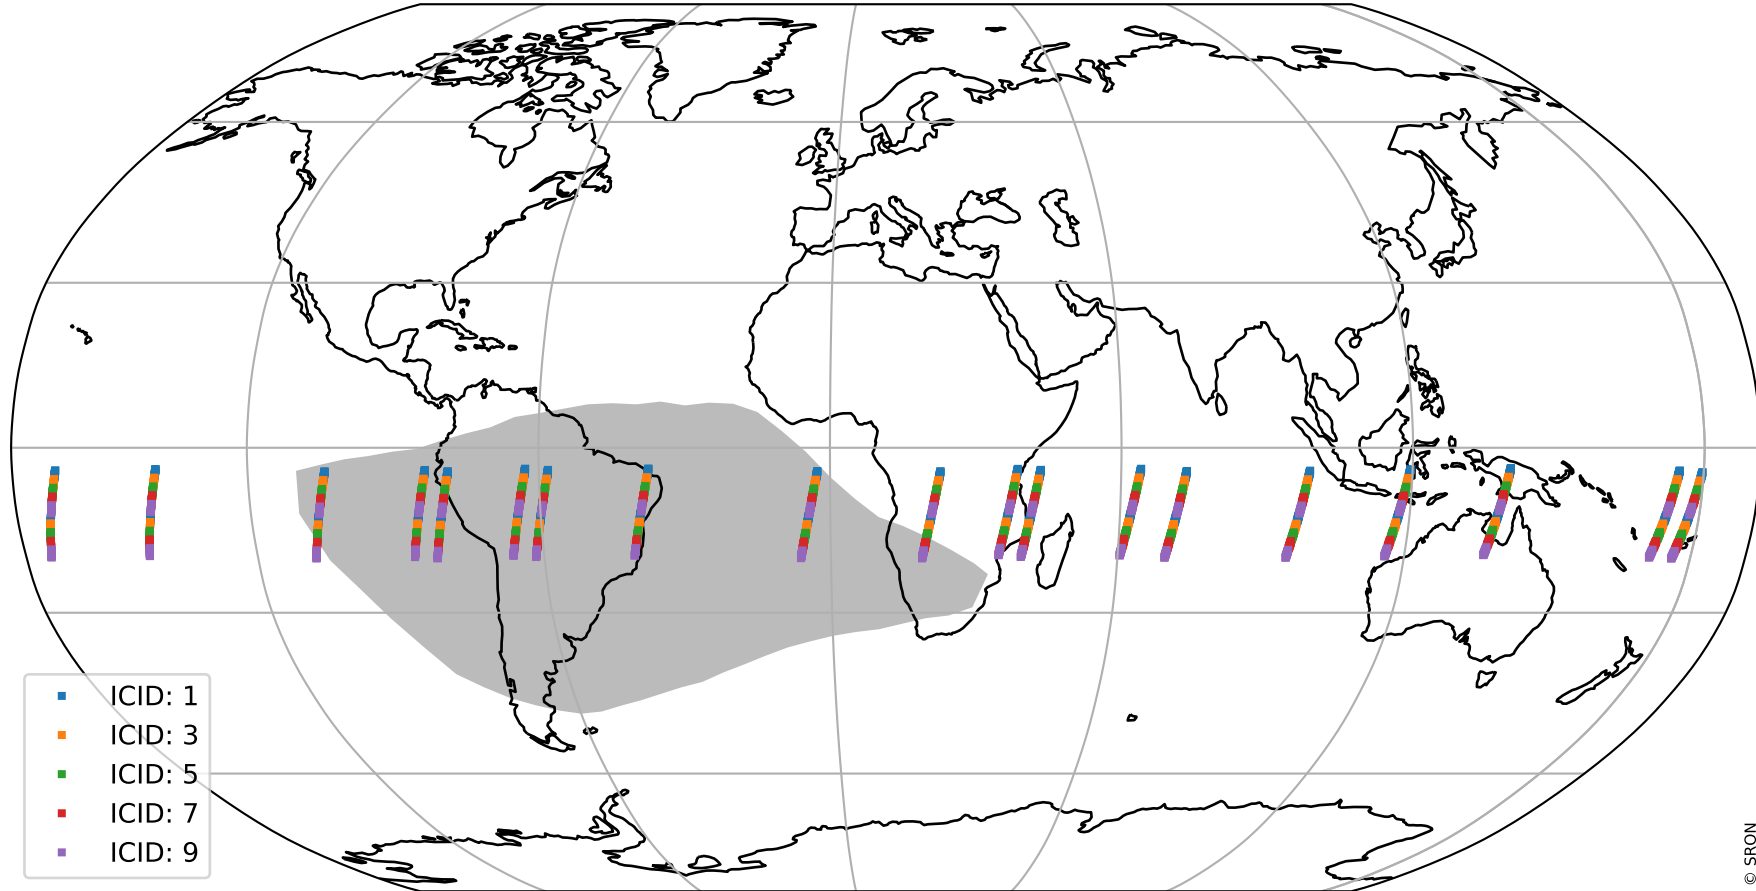

Tropomi SWIR offset (official)

orbits : 19 in [3022, 3067]
coverage : 2018-05-14 / 2018-05-17
median : 0.52593 V
spread : 0.03593 V
created : 2023-08-21T14:14:25

value detector map

Tropomi SWIR offset (official)

orbits : 19 in [3022, 3067]
coverage : 2018-05-14 / 2018-05-17
median : 33.824 μV
spread : 19.559 μV
created : 2023-08-21T14:14:25

Tropomi SWIR offset (official)

value compared with SWIR offset CKD

orbits : 19 in [3022, 3067]
coverage : 2018-05-14 / 2018-05-17
median : -0.081292 mV
spread : 0.33628 mV
created : 2023-08-21T14:14:25

Tropomi SWIR offset (official) ground-tracks of Sentinel-5P

orbits : 19 in [3022, 3067]
coverage : 2018-05-14 / 2018-05-17
created : 2023-08-21T14:14:25

Tropomi SWIR offset (official)

orbits : [2827, 3067]
coverage : 2018-04-30 / 2018-05-17
created : 2023-08-21T14:14:26

trend of detector median & temperatures