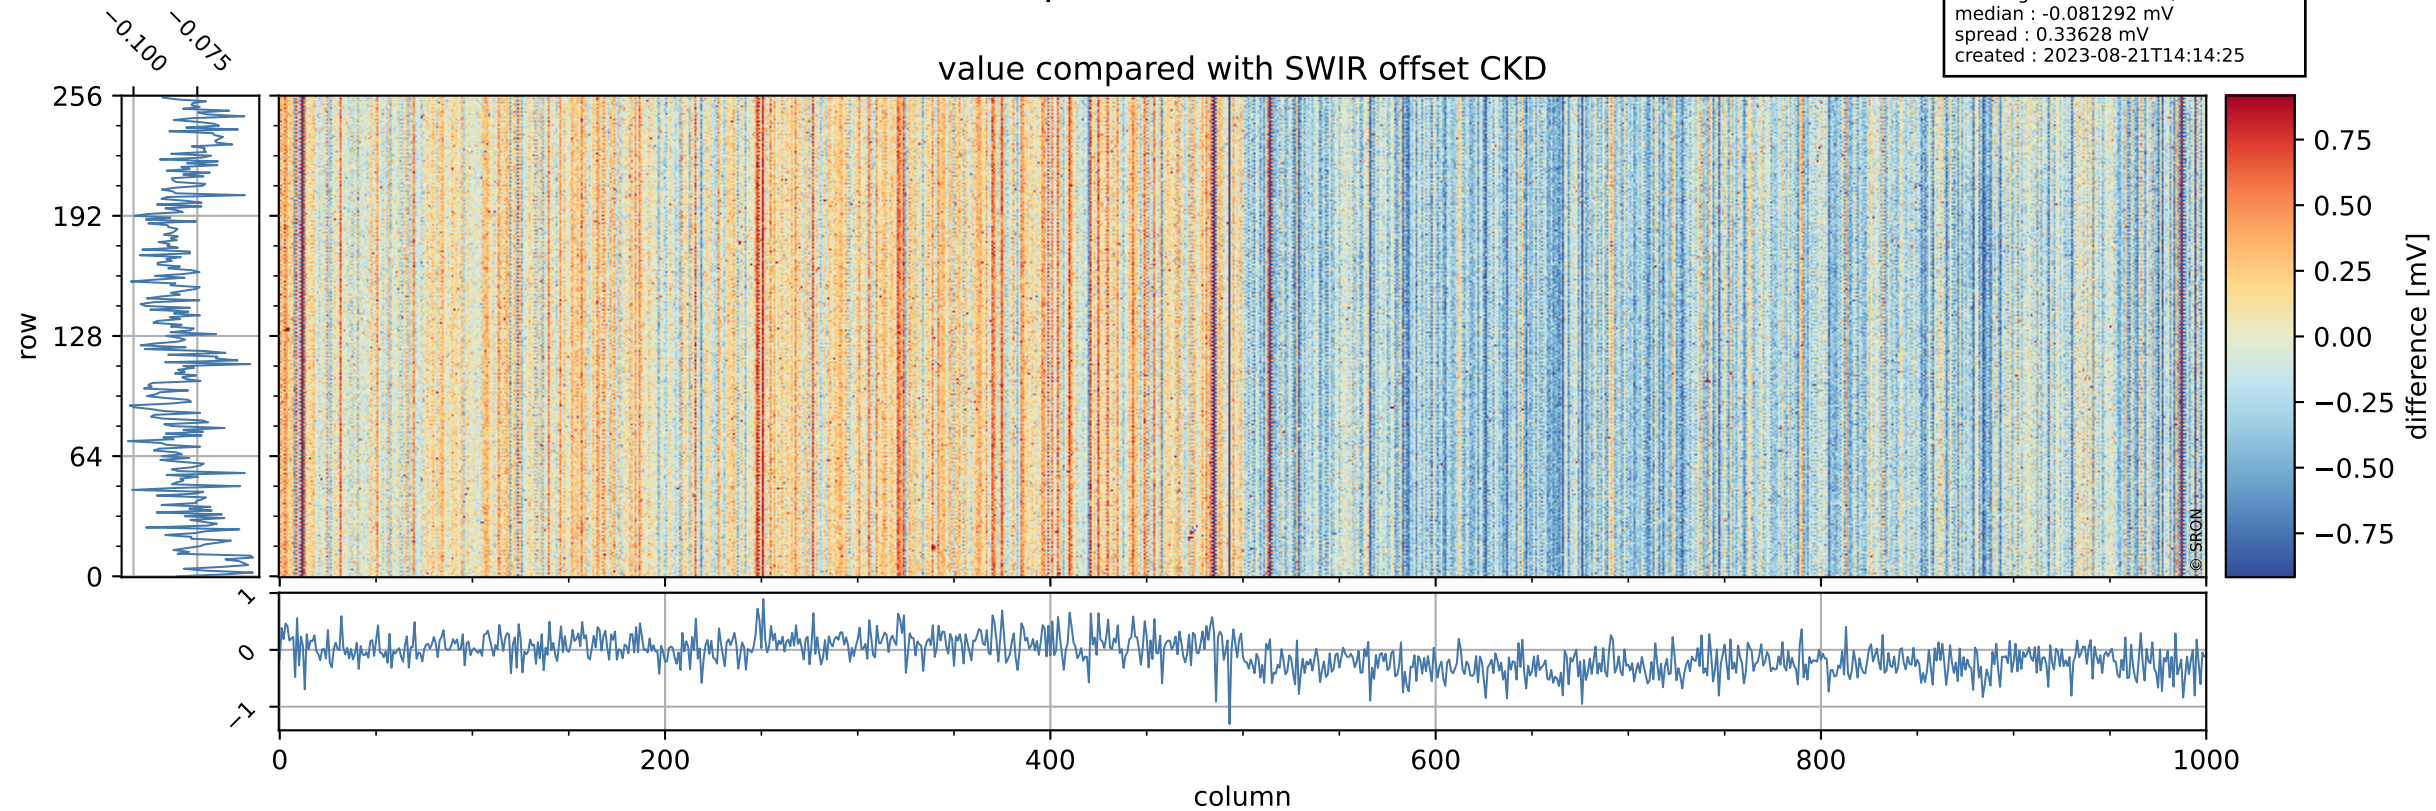

Tropomi SWIR offset (official)

orbits : 19 in [3022, 3067]
coverage : 2018-05-14 / 2018-05-17
median : 0.52593 V
spread : 0.03593 V
created : 2023-08-21T14:14:25

value detector map

Tropomi SWIR offset (official)

orbits : 19 in [3022, 3067]
coverage : 2018-05-14 / 2018-05-17
median : 33.824 μV
spread : 19.559 μV
created : 2023-08-21T14:14:25

Tropomi SWIR offset (official)

value compared with SWIR offset CKD

orbits : 19 in [3022, 3067]
coverage : 2018-05-14 / 2018-05-17
median : -0.081292 mV
spread : 0.33628 mV
created : 2023-08-21T14:14:25

Tropomi SWIR offset (official) ground-tracks of Sentinel-5P

orbits : 19 in [3022, 3067]
coverage : 2018-05-14 / 2018-05-17
created : 2023-08-21T14:14:25

Tropomi SWIR offset (official)

orbits : [2827, 3067]
coverage : 2018-04-30 / 2018-05-17
created : 2023-08-21T14:14:26

trend of detector median & temperatures