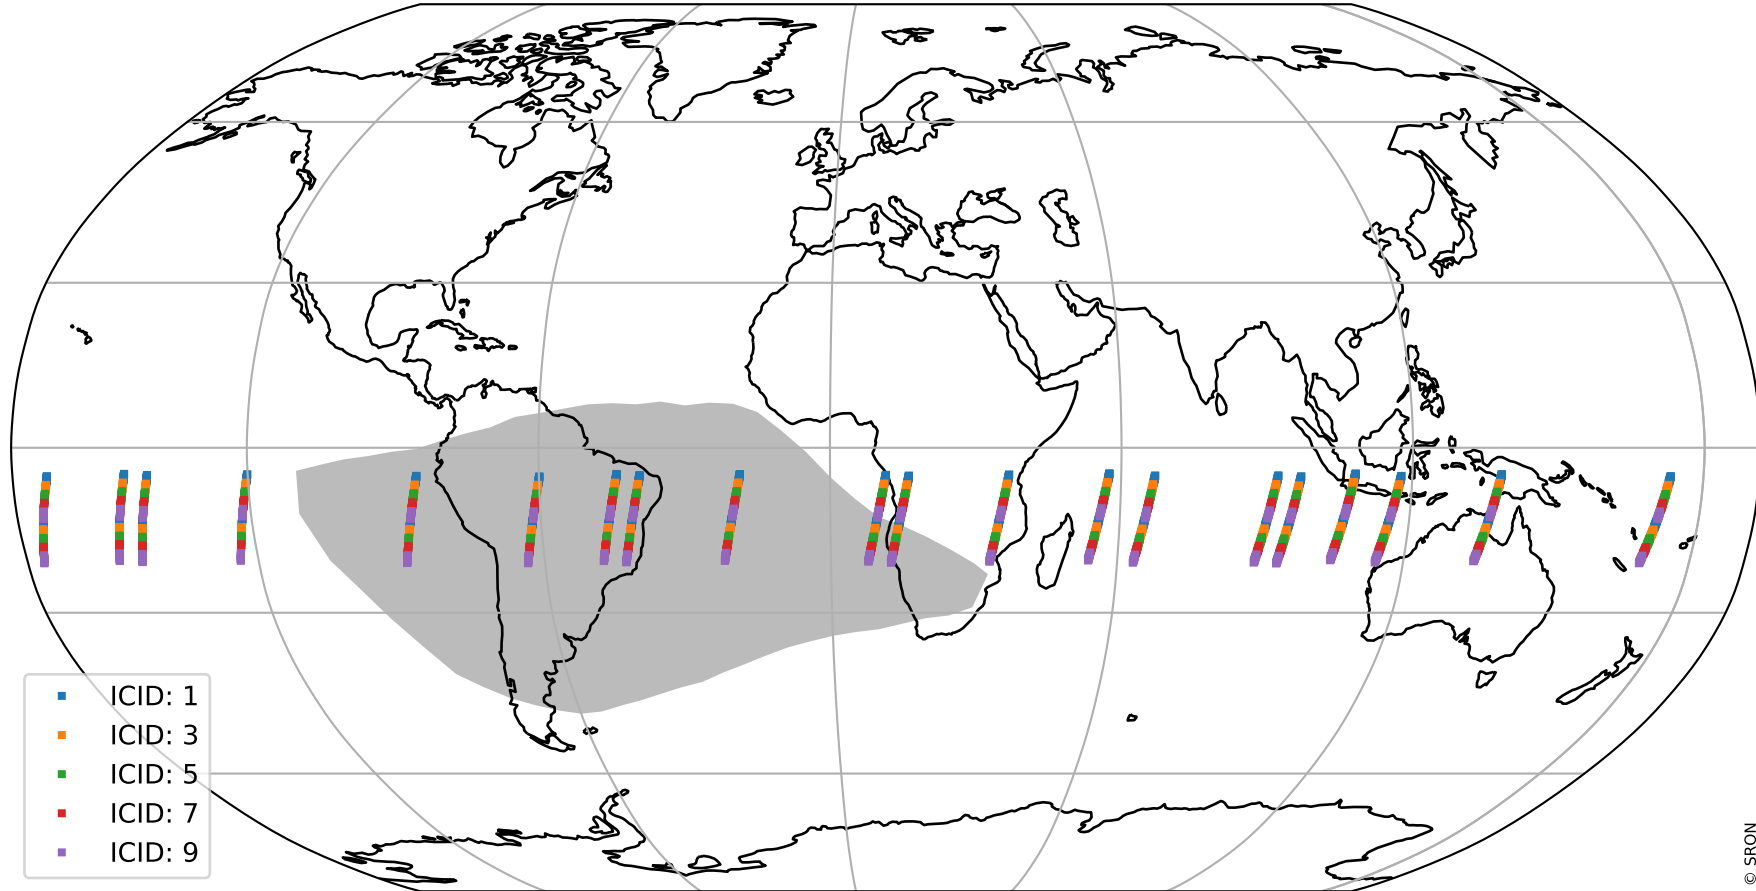

Tropomi SWIR offset (official)

orbits : 20 in [3082, 3127]
coverage : 2018-05-18 / 2018-05-21
median : 0.52594 V
spread : 0.035928 V
created : 2023-08-21T14:14:31

value detector map

Tropomi SWIR offset (official)

orbits : 20 in [3082, 3127]
coverage : 2018-05-18 / 2018-05-21
median : 32.783 μV
spread : 19.477 μV
created : 2023-08-21T14:14:32

Tropomi SWIR offset (official)

orbits : 20 in [3082, 3127]
coverage : 2018-05-18 / 2018-05-21
median : -0.074473 mV
spread : 0.3164 mV
created : 2023-08-21T14:14:32

value compared with SWIR offset CKD

Tropomi SWIR offset (official) ground-tracks of Sentinel-5P

orbits : 20 in [3082, 3127]
coverage : 2018-05-18 / 2018-05-21
created : 2023-08-21T14:14:32

Tropomi SWIR offset (official)

orbits : [2827, 3127]
coverage : 2018-04-30 / 2018-05-21
created : 2023-08-21T14:14:33

trend of detector median & temperatures