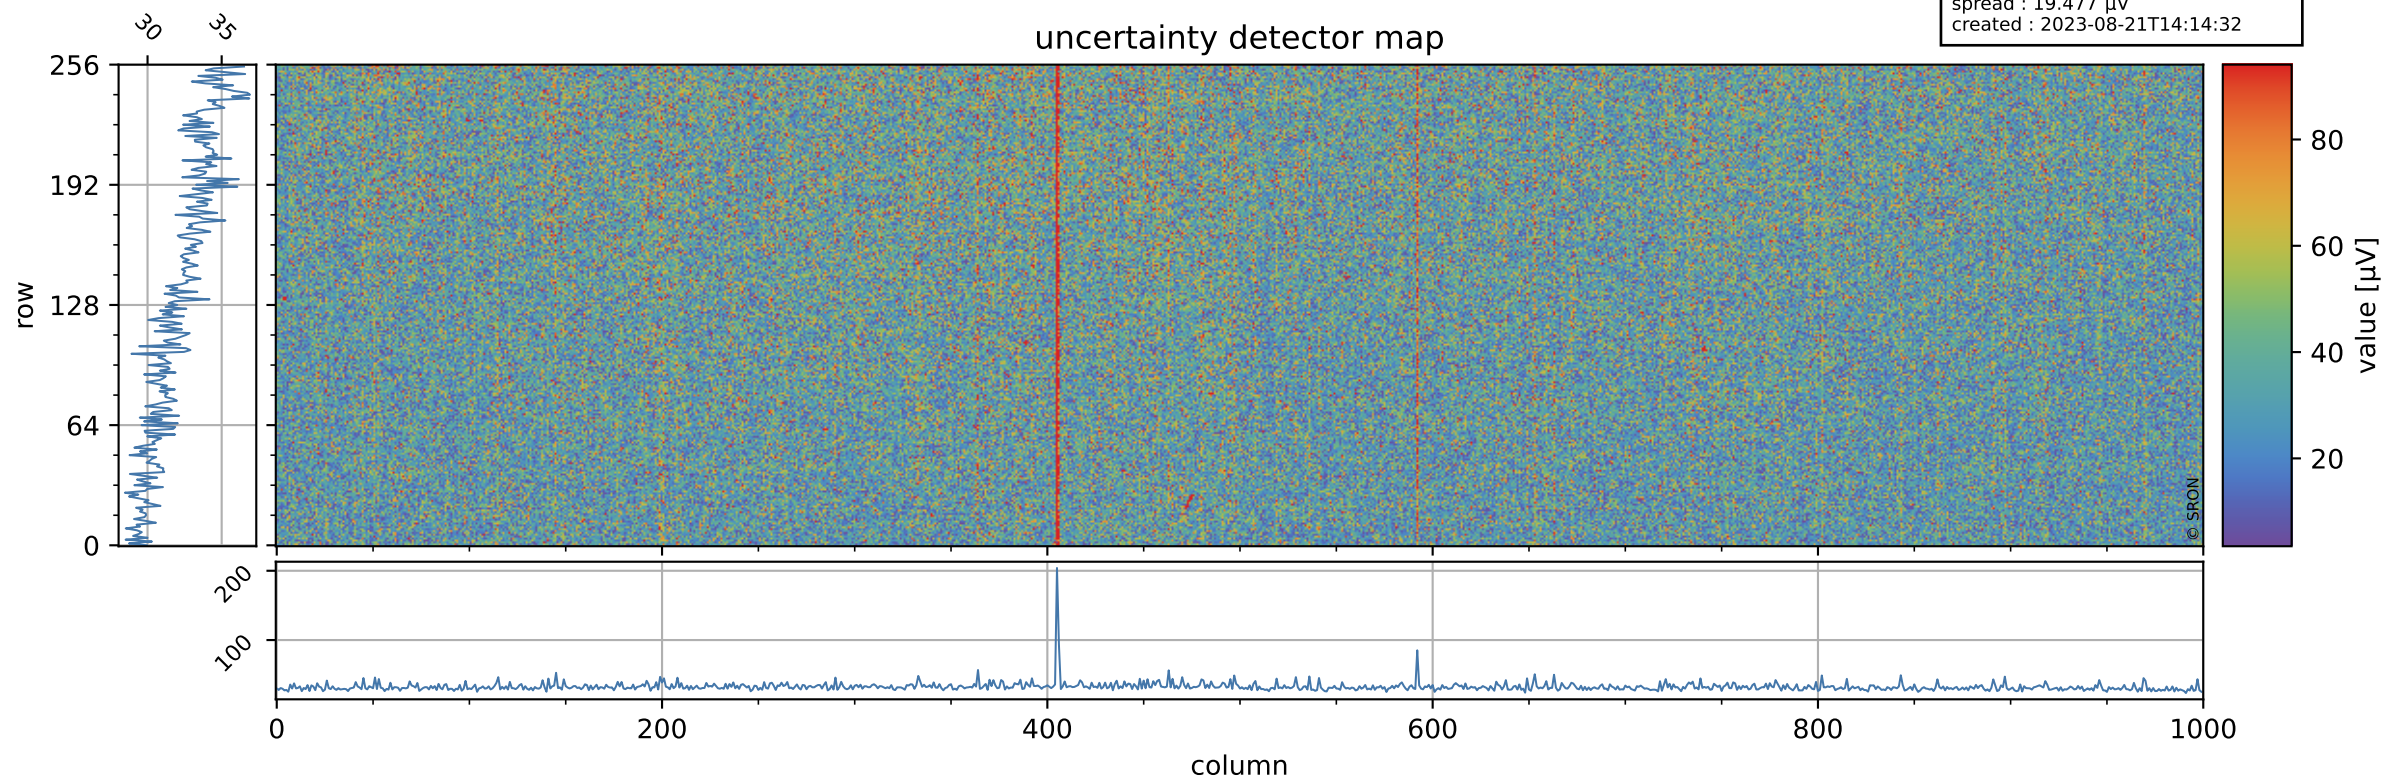

Tropomi SWIR offset (official)

orbits : 20 in [3082, 3127]
coverage : 2018-05-18 / 2018-05-21
median : 0.52594 V
spread : 0.035928 V
created : 2023-08-21T14:14:31

value detector map

Tropomi SWIR offset (official)

orbits : 20 in [3082, 3127]
coverage : 2018-05-18 / 2018-05-21
median : 32.783 μV
spread : 19.477 μV
created : 2023-08-21T14:14:32

Tropomi SWIR offset (official)

orbits : 20 in [3082, 3127]
coverage : 2018-05-18 / 2018-05-21
median : -0.074473 mV
spread : 0.3164 mV
created : 2023-08-21T14:14:32

value compared with SWIR offset CKD

Tropomi SWIR offset (official) ground-tracks of Sentinel-5P

orbits : 20 in [3082, 3127]
coverage : 2018-05-18 / 2018-05-21
created : 2023-08-21T14:14:32

Tropomi SWIR offset (official)

orbits : [2827, 3127]
coverage : 2018-04-30 / 2018-05-21
created : 2023-08-21T14:14:33

trend of detector median & temperatures