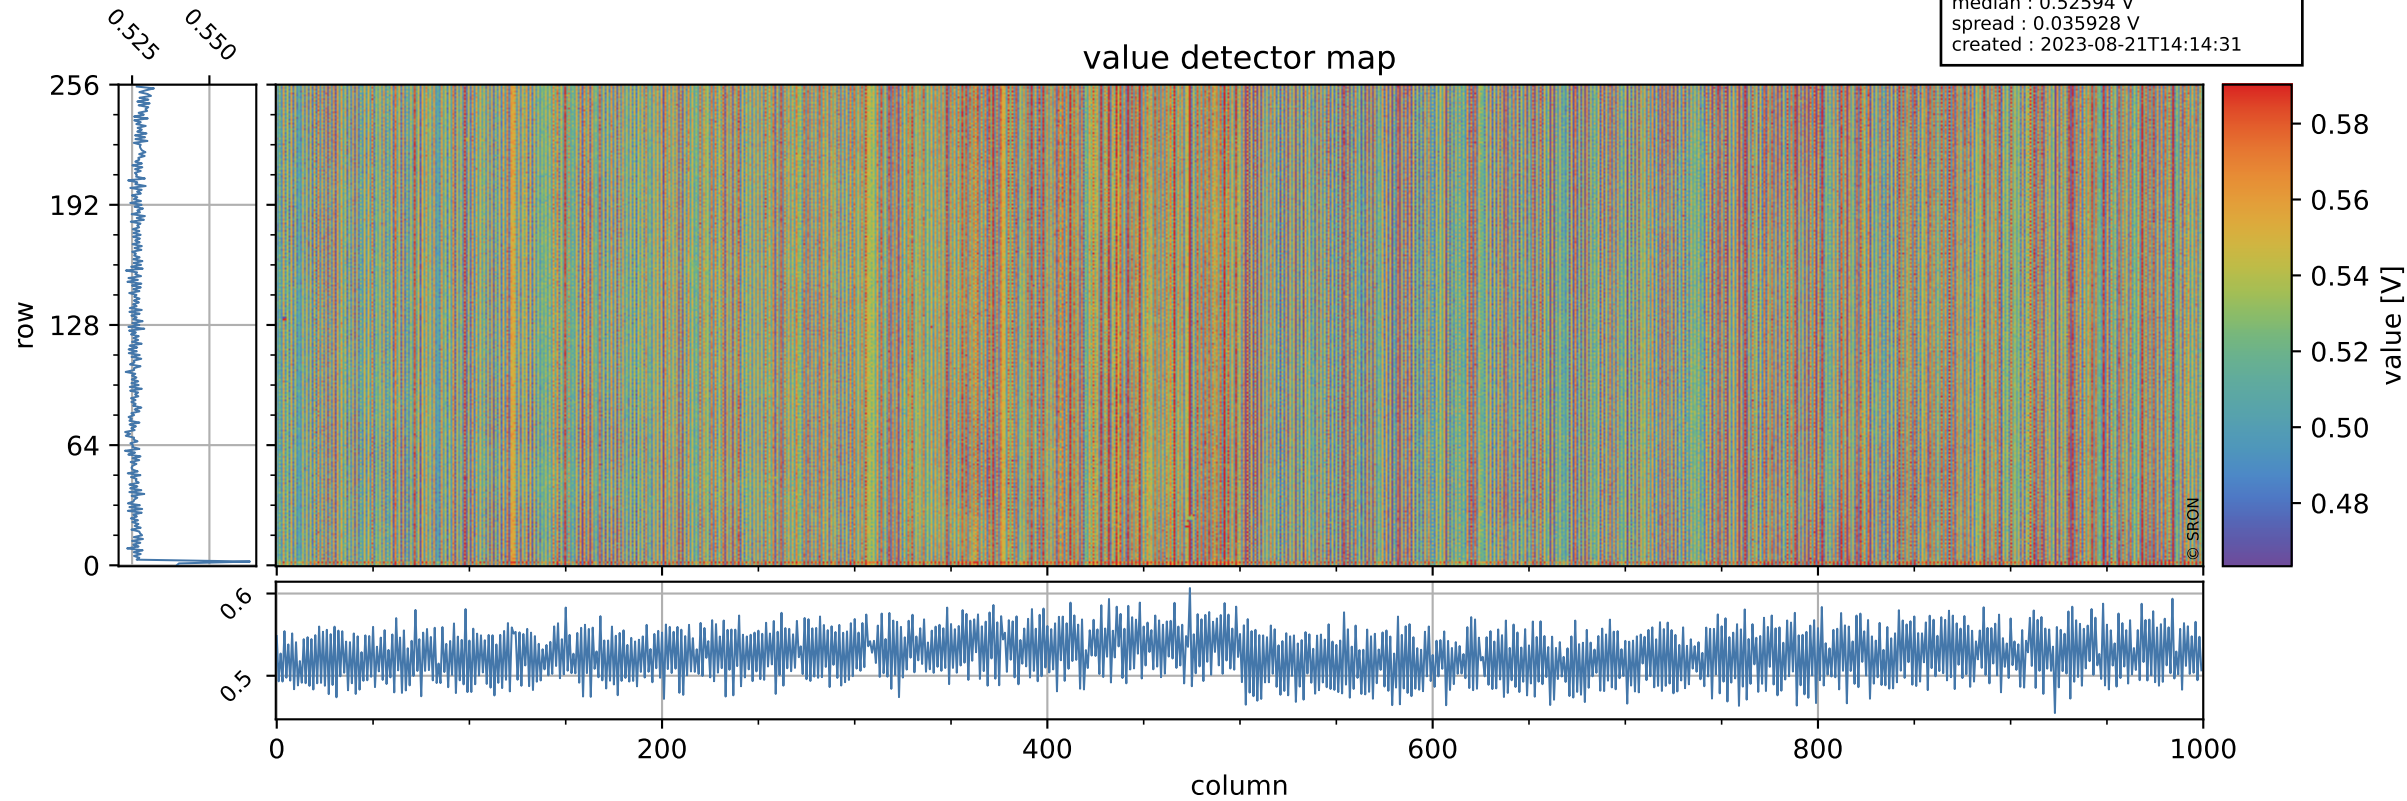

Tropomi SWIR offset (official)

orbits : 20 in [3082, 3127]
coverage : 2018-05-18 / 2018-05-21
median : 0.52594 V
spread : 0.035928 V
created : 2023-08-21T14:14:31

value detector map

Tropomi SWIR offset (official)

orbits : 20 in [3082, 3127]
coverage : 2018-05-18 / 2018-05-21
median : 32.783 μV
spread : 19.477 μV
created : 2023-08-21T14:14:32

Tropomi SWIR offset (official)

orbits : 20 in [3082, 3127]
coverage : 2018-05-18 / 2018-05-21
median : -0.074473 mV
spread : 0.3164 mV
created : 2023-08-21T14:14:32

value compared with SWIR offset CKD

Tropomi SWIR offset (official) ground-tracks of Sentinel-5P

orbits : 20 in [3082, 3127]
coverage : 2018-05-18 / 2018-05-21
created : 2023-08-21T14:14:32

Tropomi SWIR offset (official)

orbits : [2827, 3127]
coverage : 2018-04-30 / 2018-05-21
created : 2023-08-21T14:14:33

trend of detector median & temperatures