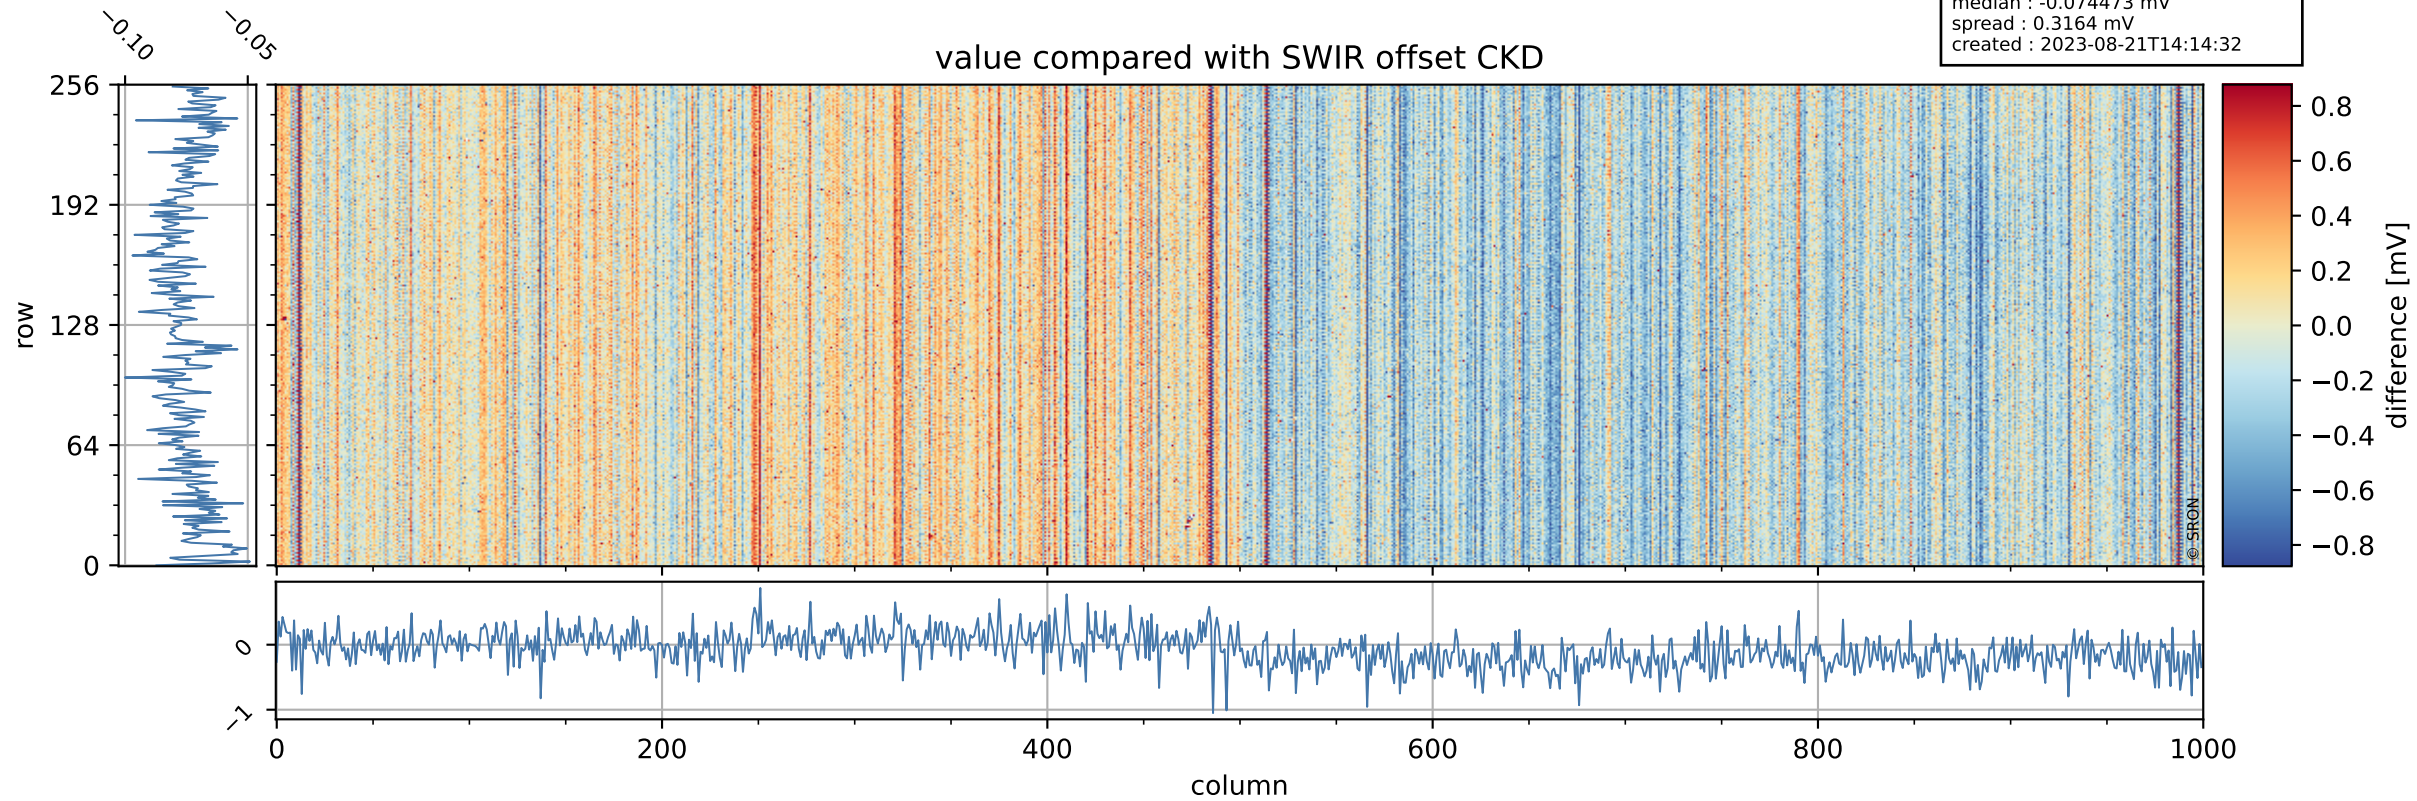

Tropomi SWIR offset (official)

orbits : 20 in [3082, 3127]
coverage : 2018-05-18 / 2018-05-21
median : 0.52594 V
spread : 0.035928 V
created : 2023-08-21T14:14:31

value detector map

Tropomi SWIR offset (official)

orbits : 20 in [3082, 3127]
coverage : 2018-05-18 / 2018-05-21
median : 32.783 μV
spread : 19.477 μV
created : 2023-08-21T14:14:32

Tropomi SWIR offset (official)

orbits : 20 in [3082, 3127]
coverage : 2018-05-18 / 2018-05-21
median : -0.074473 mV
spread : 0.3164 mV
created : 2023-08-21T14:14:32

value compared with SWIR offset CKD

Tropomi SWIR offset (official) ground-tracks of Sentinel-5P

orbits : 20 in [3082, 3127]
coverage : 2018-05-18 / 2018-05-21
created : 2023-08-21T14:14:32

Tropomi SWIR offset (official)

orbits : [2827, 3127]
coverage : 2018-04-30 / 2018-05-21
created : 2023-08-21T14:14:33

trend of detector median & temperatures