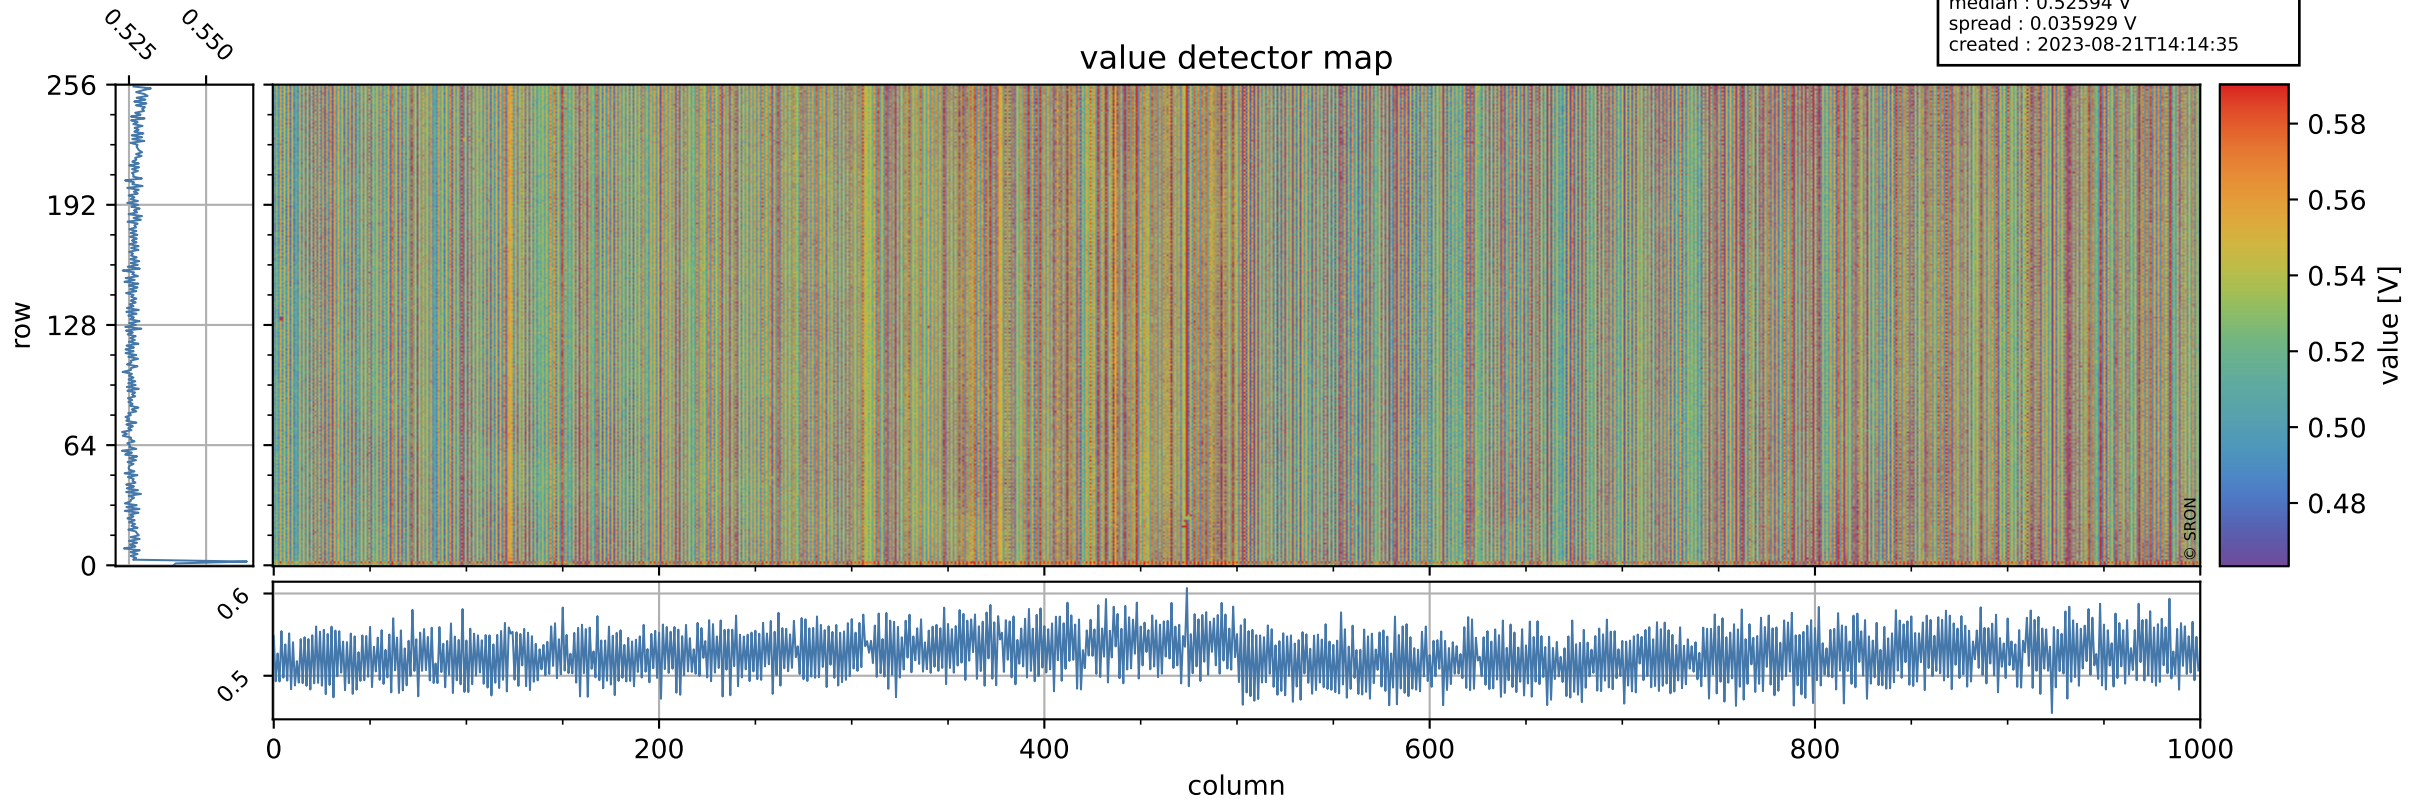

# Tropomi SWIR offset (official)

orbits : 20 in [3112, 3157]  
coverage : 2018-05-20 / 2018-05-23  
median : 0.52594 V  
spread : 0.035929 V  
created : 2023-08-21T14:14:35

## value detector map

# Tropomi SWIR offset (official)

orbits : 20 in [3112, 3157]  
coverage : 2018-05-20 / 2018-05-23  
median : 34.274  $\mu\text{V}$   
spread : 20.148  $\mu\text{V}$   
created : 2023-08-21T14:14:35

# Tropomi SWIR offset (official) ground-tracks of Sentinel-5P

orbits : 20 in [3112, 3157]  
coverage : 2018-05-20 / 2018-05-23  
created : 2023-08-21T14:14:36