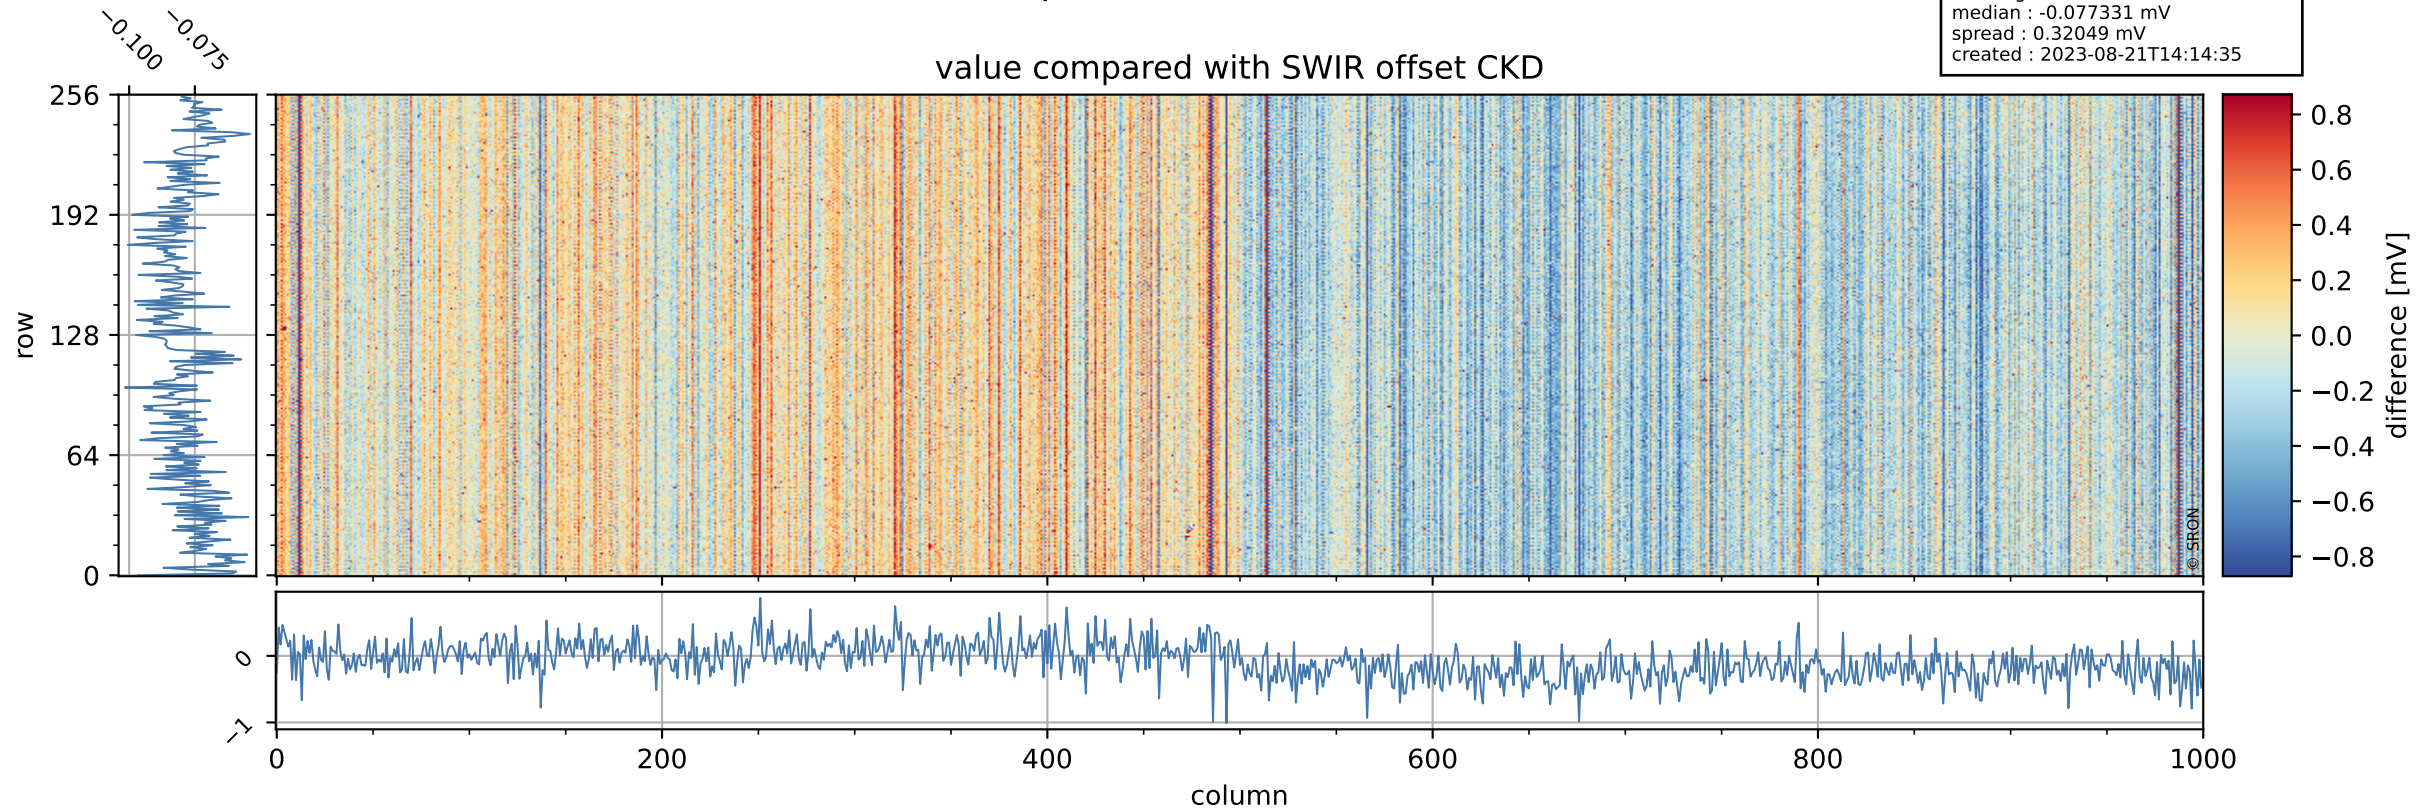

## value detector map

# Tropomi SWIR offset (official)

orbits : 20 in [3112, 3157]  
coverage : 2018-05-20 / 2018-05-23  
median : 34.274  $\mu\text{V}$   
spread : 20.148  $\mu\text{V}$   
created : 2023-08-21T14:14:35

# Tropomi SWIR offset (official)

orbits : 20 in [3112, 3157]  
coverage : 2018-05-20 / 2018-05-23  
median : -0.077331 mV  
spread : 0.32049 mV  
created : 2023-08-21T14:14:35

value compared with SWIR offset CKD

# Tropomi SWIR offset (official) ground-tracks of Sentinel-5P

orbits : 20 in [3112, 3157]  
coverage : 2018-05-20 / 2018-05-23  
created : 2023-08-21T14:14:36