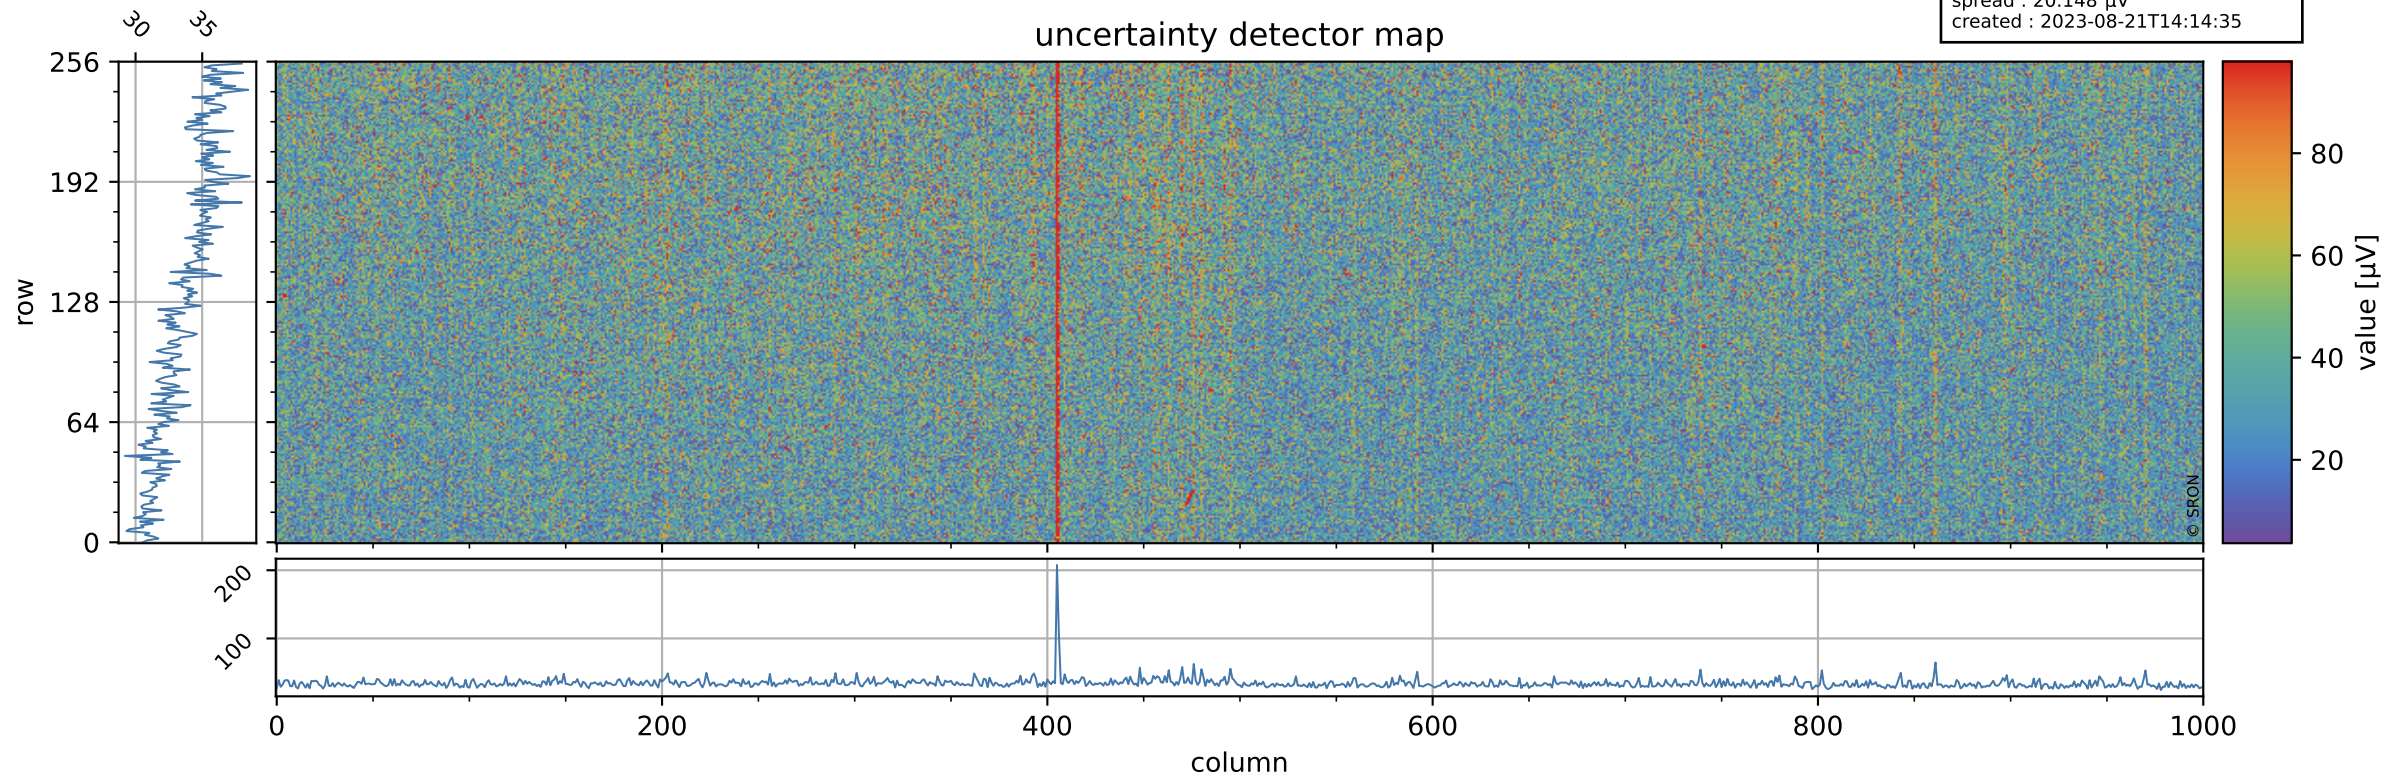

# Tropomi SWIR offset (official)

orbits : 20 in [3112, 3157]  
coverage : 2018-05-20 / 2018-05-23  
median : 0.52594 V  
spread : 0.035929 V  
created : 2023-08-21T14:14:35

## value detector map

# Tropomi SWIR offset (official)

orbits : 20 in [3112, 3157]  
coverage : 2018-05-20 / 2018-05-23  
median : 34.274  $\mu\text{V}$   
spread : 20.148  $\mu\text{V}$   
created : 2023-08-21T14:14:35

# Tropomi SWIR offset (official) ground-tracks of Sentinel-5P

orbits : 20 in [3112, 3157]  
coverage : 2018-05-20 / 2018-05-23  
created : 2023-08-21T14:14:36