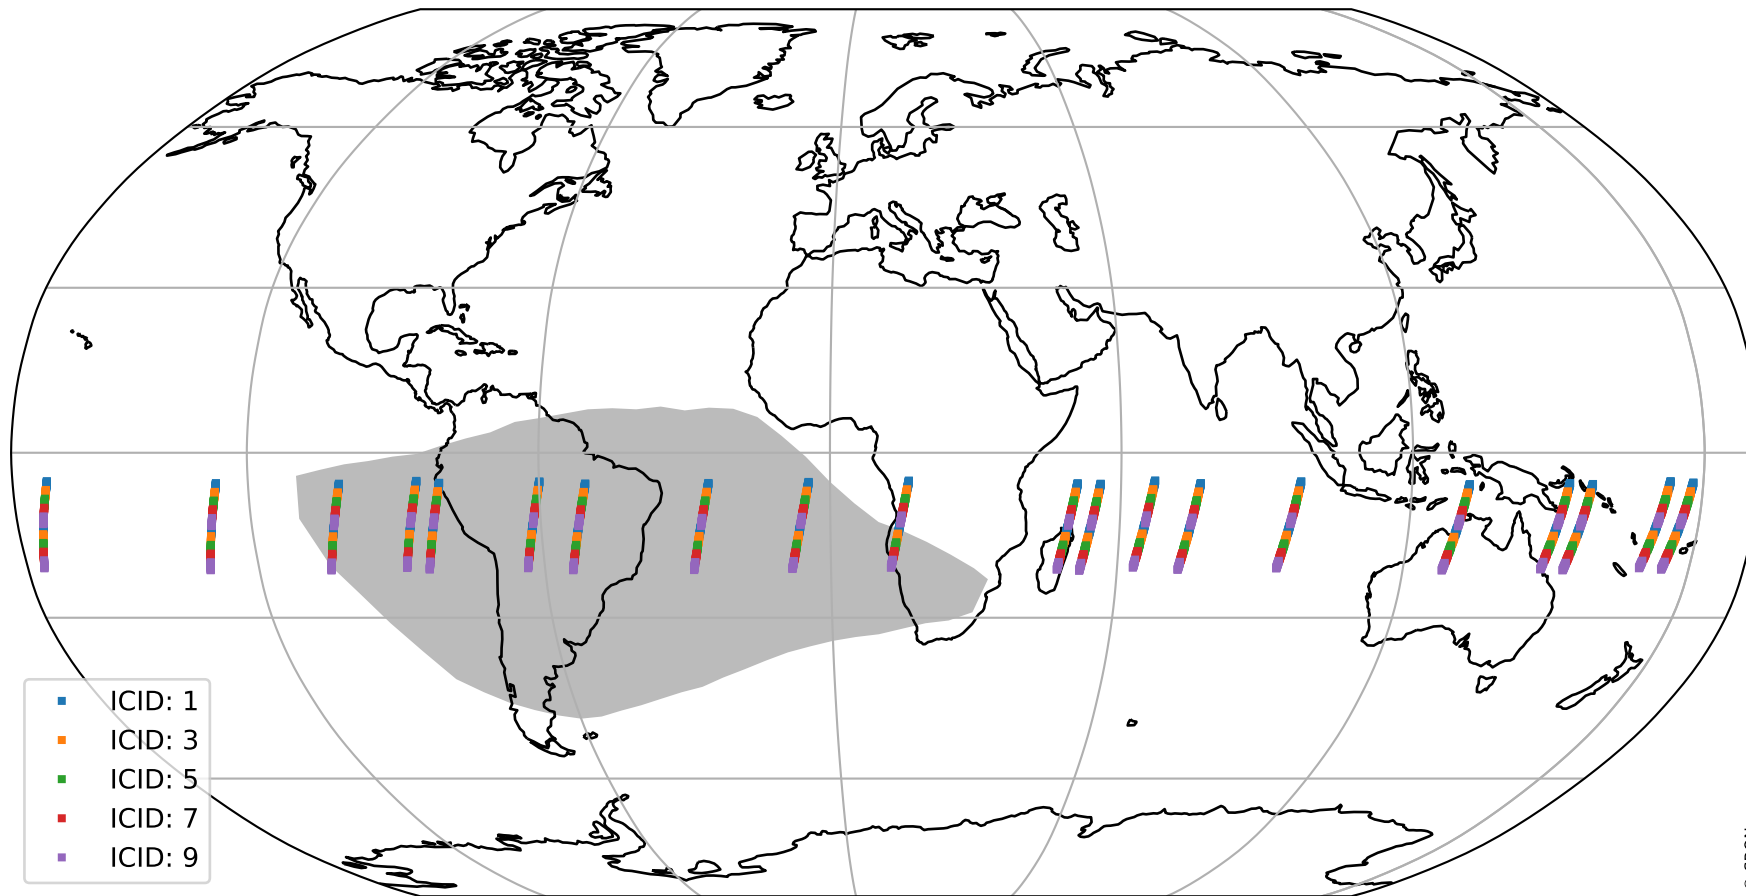

# Tropomi SWIR offset (official)

orbits : 20 in [3112, 3157]  
coverage : 2018-05-20 / 2018-05-23  
median : 34.274  $\mu\text{V}$   
spread : 20.148  $\mu\text{V}$   
created : 2023-08-21T14:14:35

# Tropomi SWIR offset (official)

orbits : 20 in [3112, 3157]  
coverage : 2018-05-20 / 2018-05-23  
median : -0.077331 mV  
spread : 0.32049 mV  
created : 2023-08-21T14:14:35

value compared with SWIR offset CKD

# Tropomi SWIR offset (official) ground-tracks of Sentinel-5P

orbits : 20 in [3112, 3157]  
coverage : 2018-05-20 / 2018-05-23  
created : 2023-08-21T14:14:36

# Tropomi SWIR offset (official)

orbits : [2827, 3157]  
coverage : 2018-04-30 / 2018-05-23  
created : 2023-08-21T14:14:36