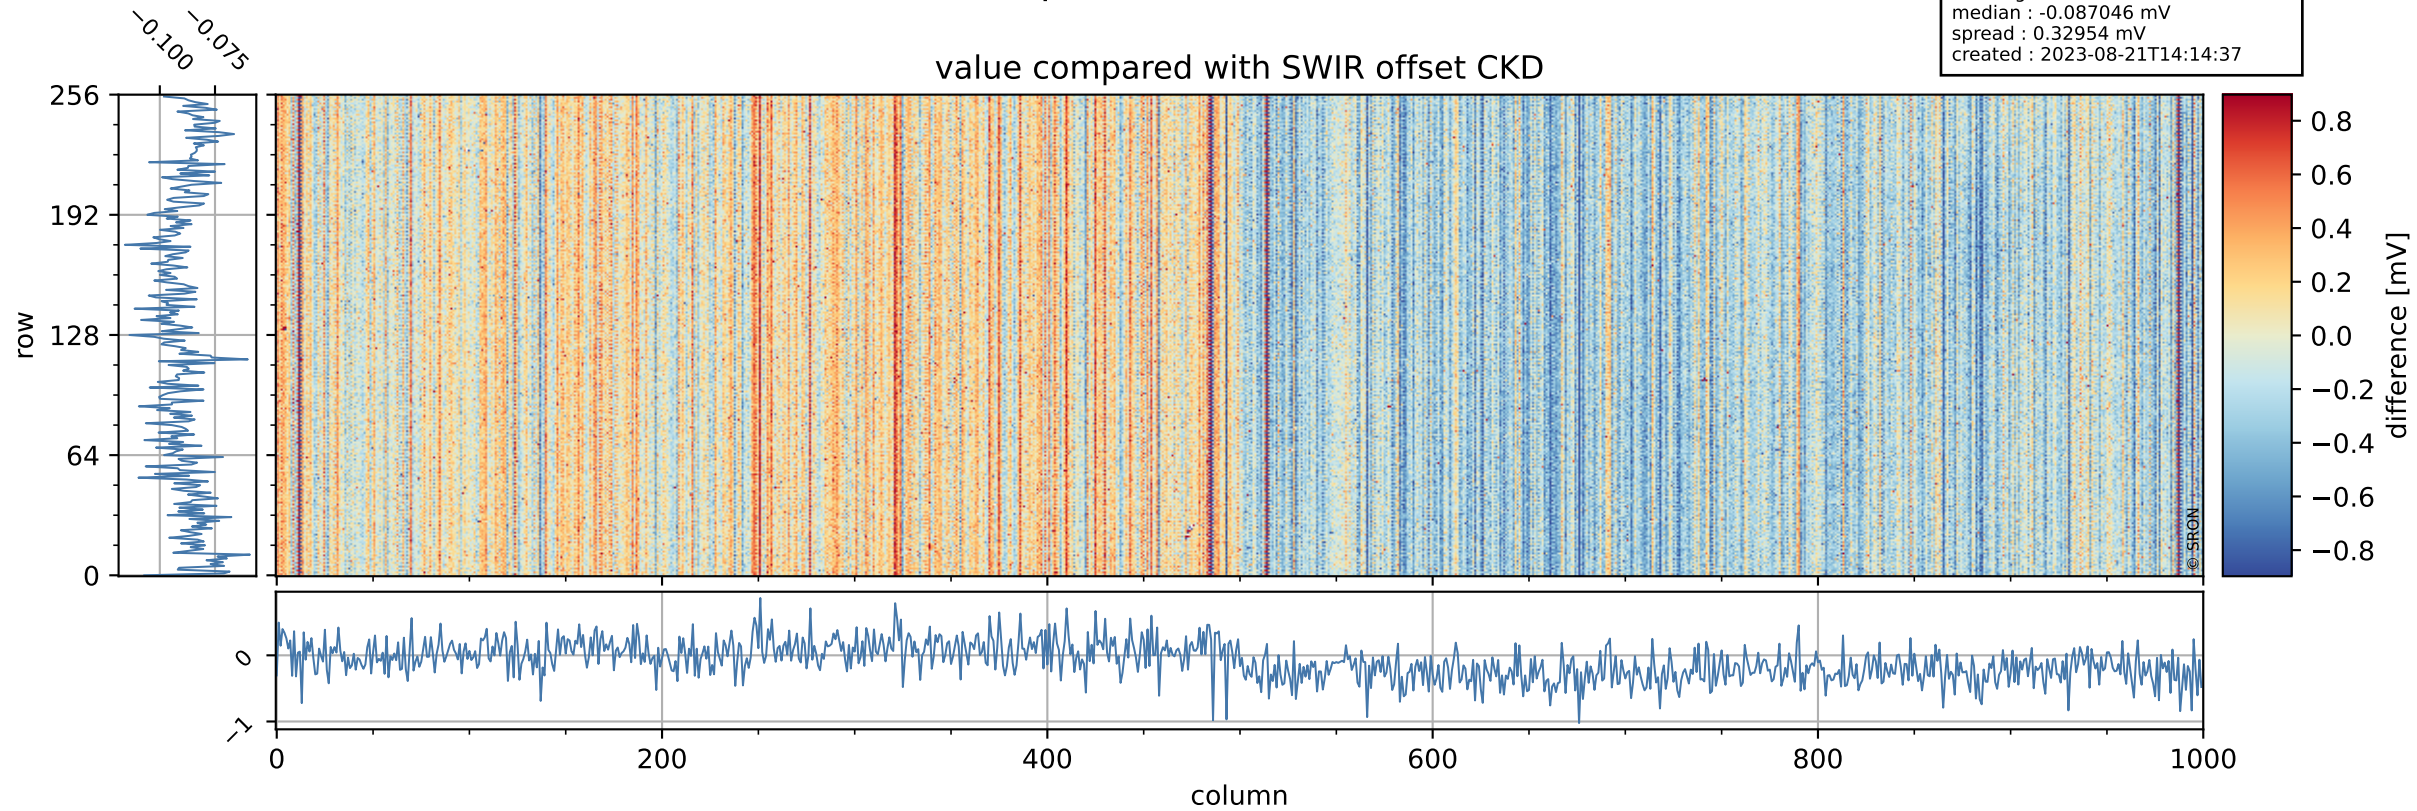

Tropomi SWIR offset (official)

orbits : 15 in [3127, 3172]
coverage : 2018-05-22 / 2018-05-24
median : 0.52593 V
spread : 0.03593 V
created : 2023-08-21T14:14:37

value detector map

Tropomi SWIR offset (official)

orbits : 15 in [3127, 3172]
coverage : 2018-05-22 / 2018-05-24
median : 0.037758 mV
spread : 0.021838 mV
created : 2023-08-21T14:14:37

uncertainty detector map

Tropomi SWIR offset (official)

orbits : 15 in [3127, 3172]
coverage : 2018-05-22 / 2018-05-24
median : -0.087046 mV
spread : 0.32954 mV
created : 2023-08-21T14:14:37

value compared with SWIR offset CKD

Tropomi SWIR offset (official) ground-tracks of Sentinel-5P

orbits : 15 in [3127, 3172]
coverage : 2018-05-22 / 2018-05-24
created : 2023-08-21T14:14:37

Tropomi SWIR offset (official)

orbits : [2827, 3172]
coverage : 2018-04-30 / 2018-05-24
created : 2023-08-21T14:14:38

trend of detector median & temperatures