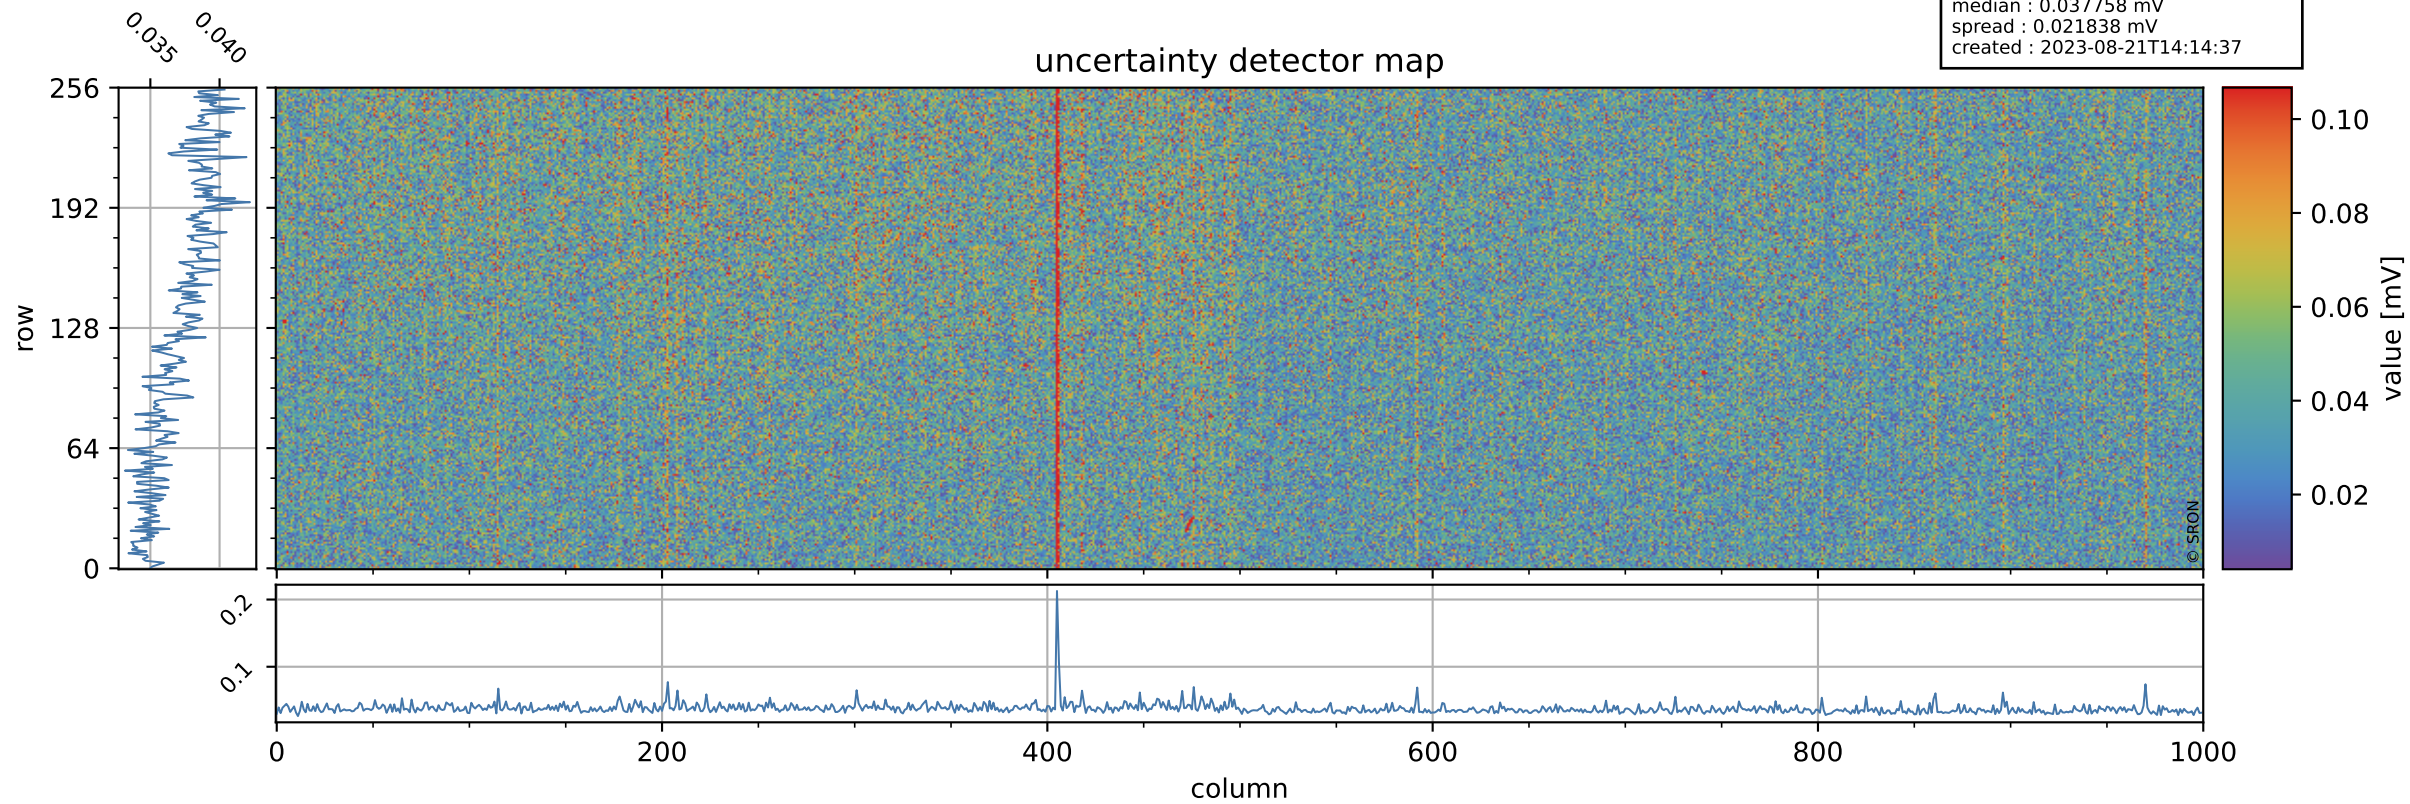

Tropomi SWIR offset (official)

orbits : 15 in [3127, 3172]
coverage : 2018-05-22 / 2018-05-24
median : 0.52593 V
spread : 0.03593 V
created : 2023-08-21T14:14:37

value detector map

Tropomi SWIR offset (official)

orbits : 15 in [3127, 3172]
coverage : 2018-05-22 / 2018-05-24
median : 0.037758 mV
spread : 0.021838 mV
created : 2023-08-21T14:14:37

uncertainty detector map

Tropomi SWIR offset (official)

orbits : 15 in [3127, 3172]
coverage : 2018-05-22 / 2018-05-24
median : -0.087046 mV
spread : 0.32954 mV
created : 2023-08-21T14:14:37

value compared with SWIR offset CKD

Tropomi SWIR offset (official) ground-tracks of Sentinel-5P

orbits : 15 in [3127, 3172]
coverage : 2018-05-22 / 2018-05-24
created : 2023-08-21T14:14:37

Tropomi SWIR offset (official)

orbits : [2827, 3172]
coverage : 2018-04-30 / 2018-05-24
created : 2023-08-21T14:14:38

trend of detector median & temperatures