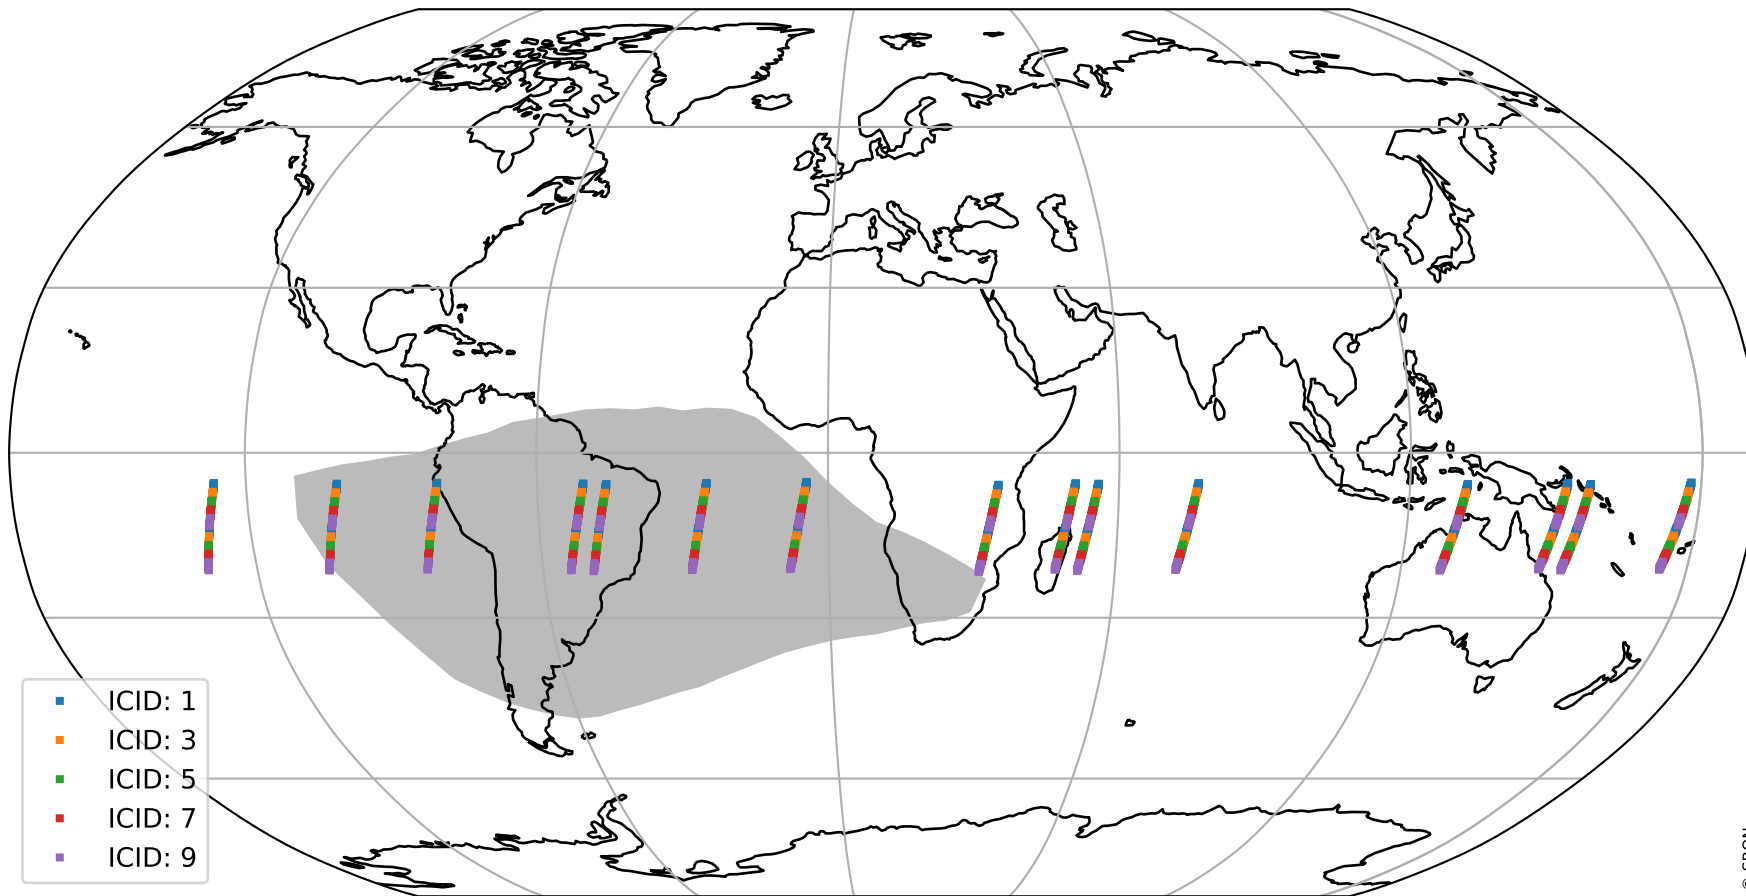

Tropomi SWIR offset (official)

orbits : 15 in [3127, 3172]
coverage : 2018-05-22 / 2018-05-24
median : 0.52593 V
spread : 0.03593 V
created : 2023-08-21T14:14:37

value detector map

Tropomi SWIR offset (official)

orbits : 15 in [3127, 3172]
coverage : 2018-05-22 / 2018-05-24
median : 0.037758 mV
spread : 0.021838 mV
created : 2023-08-21T14:14:37

uncertainty detector map

Tropomi SWIR offset (official)

orbits : 15 in [3127, 3172]
coverage : 2018-05-22 / 2018-05-24
median : -0.087046 mV
spread : 0.32954 mV
created : 2023-08-21T14:14:37

value compared with SWIR offset CKD

Tropomi SWIR offset (official) ground-tracks of Sentinel-5P

orbits : 15 in [3127, 3172]
coverage : 2018-05-22 / 2018-05-24
created : 2023-08-21T14:14:37

Tropomi SWIR offset (official)

orbits : [2827, 3172]
coverage : 2018-04-30 / 2018-05-24
created : 2023-08-21T14:14:38

trend of detector median & temperatures