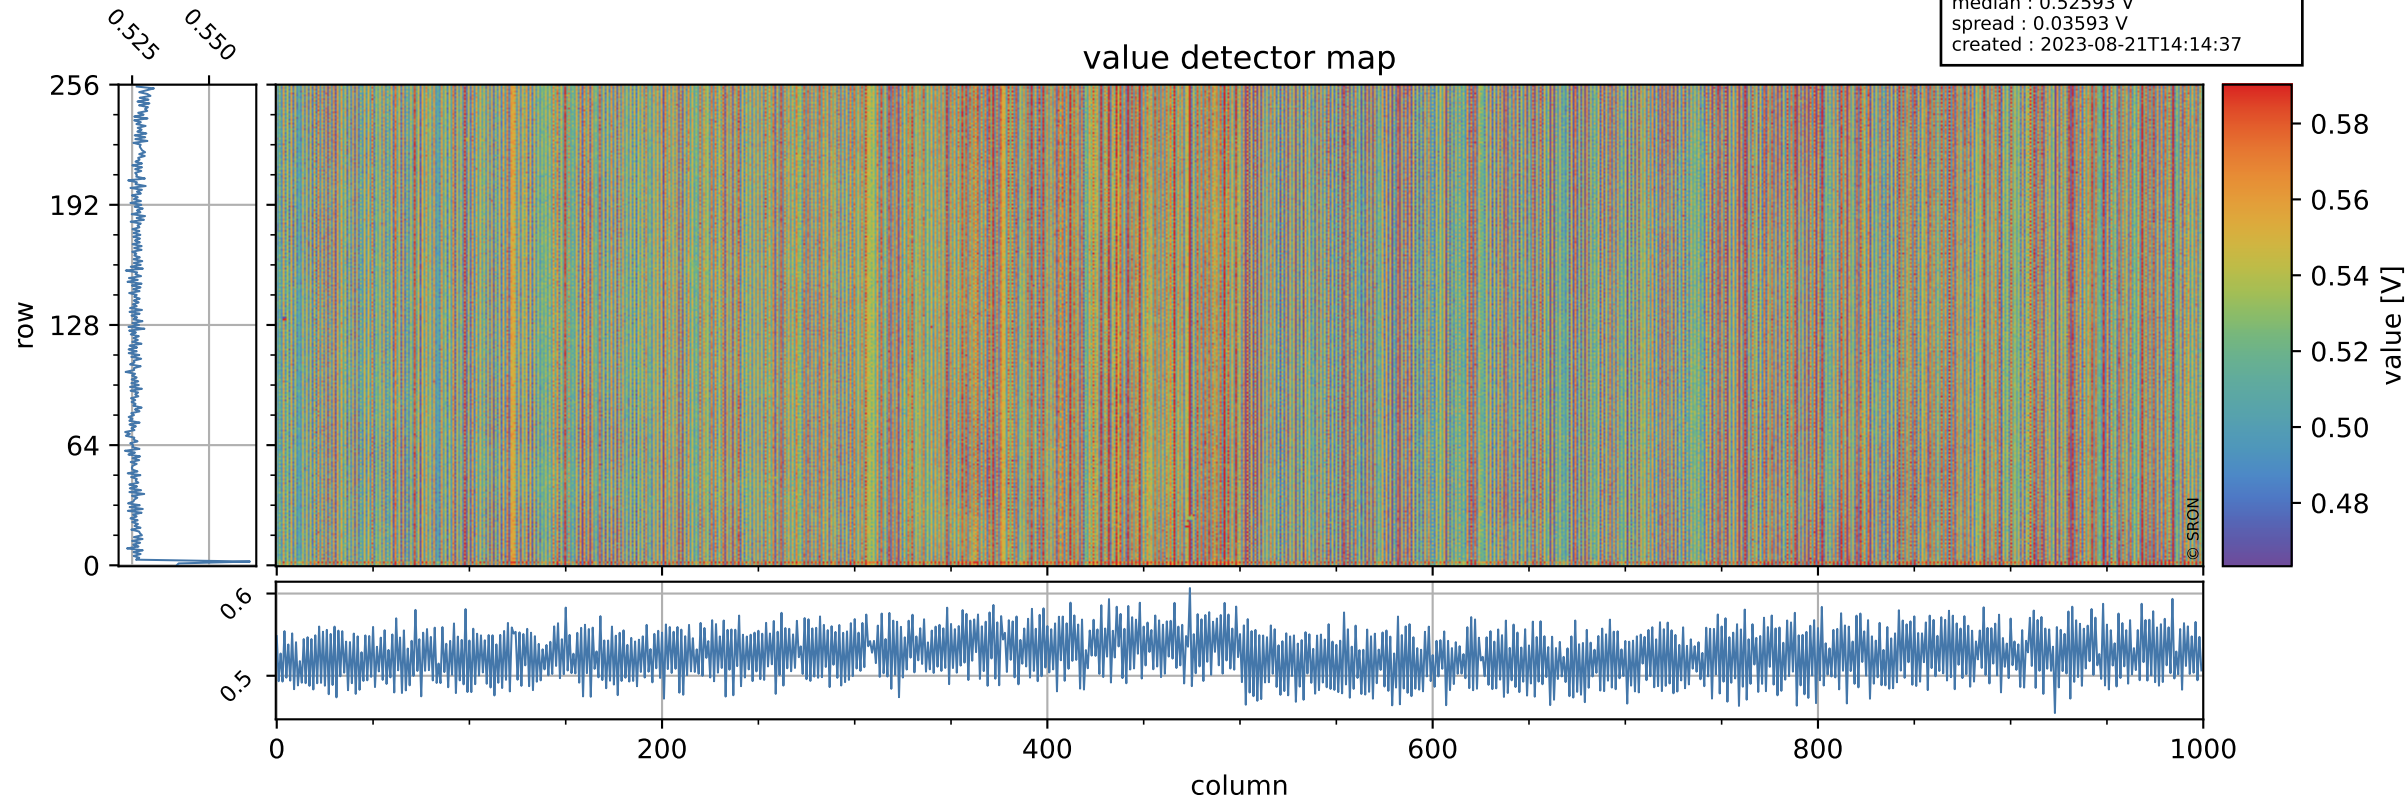

Tropomi SWIR offset (official)

orbits : 15 in [3127, 3172]
coverage : 2018-05-22 / 2018-05-24
median : 0.52593 V
spread : 0.03593 V
created : 2023-08-21T14:14:37

value detector map

Tropomi SWIR offset (official)

orbits : 15 in [3127, 3172]
coverage : 2018-05-22 / 2018-05-24
median : 0.037758 mV
spread : 0.021838 mV
created : 2023-08-21T14:14:37

uncertainty detector map

Tropomi SWIR offset (official)

orbits : 15 in [3127, 3172]
coverage : 2018-05-22 / 2018-05-24
median : -0.087046 mV
spread : 0.32954 mV
created : 2023-08-21T14:14:37

value compared with SWIR offset CKD

Tropomi SWIR offset (official) ground-tracks of Sentinel-5P

orbits : 15 in [3127, 3172]
coverage : 2018-05-22 / 2018-05-24
created : 2023-08-21T14:14:37

Tropomi SWIR offset (official)

orbits : [2827, 3172]
coverage : 2018-04-30 / 2018-05-24
created : 2023-08-21T14:14:38

trend of detector median & temperatures