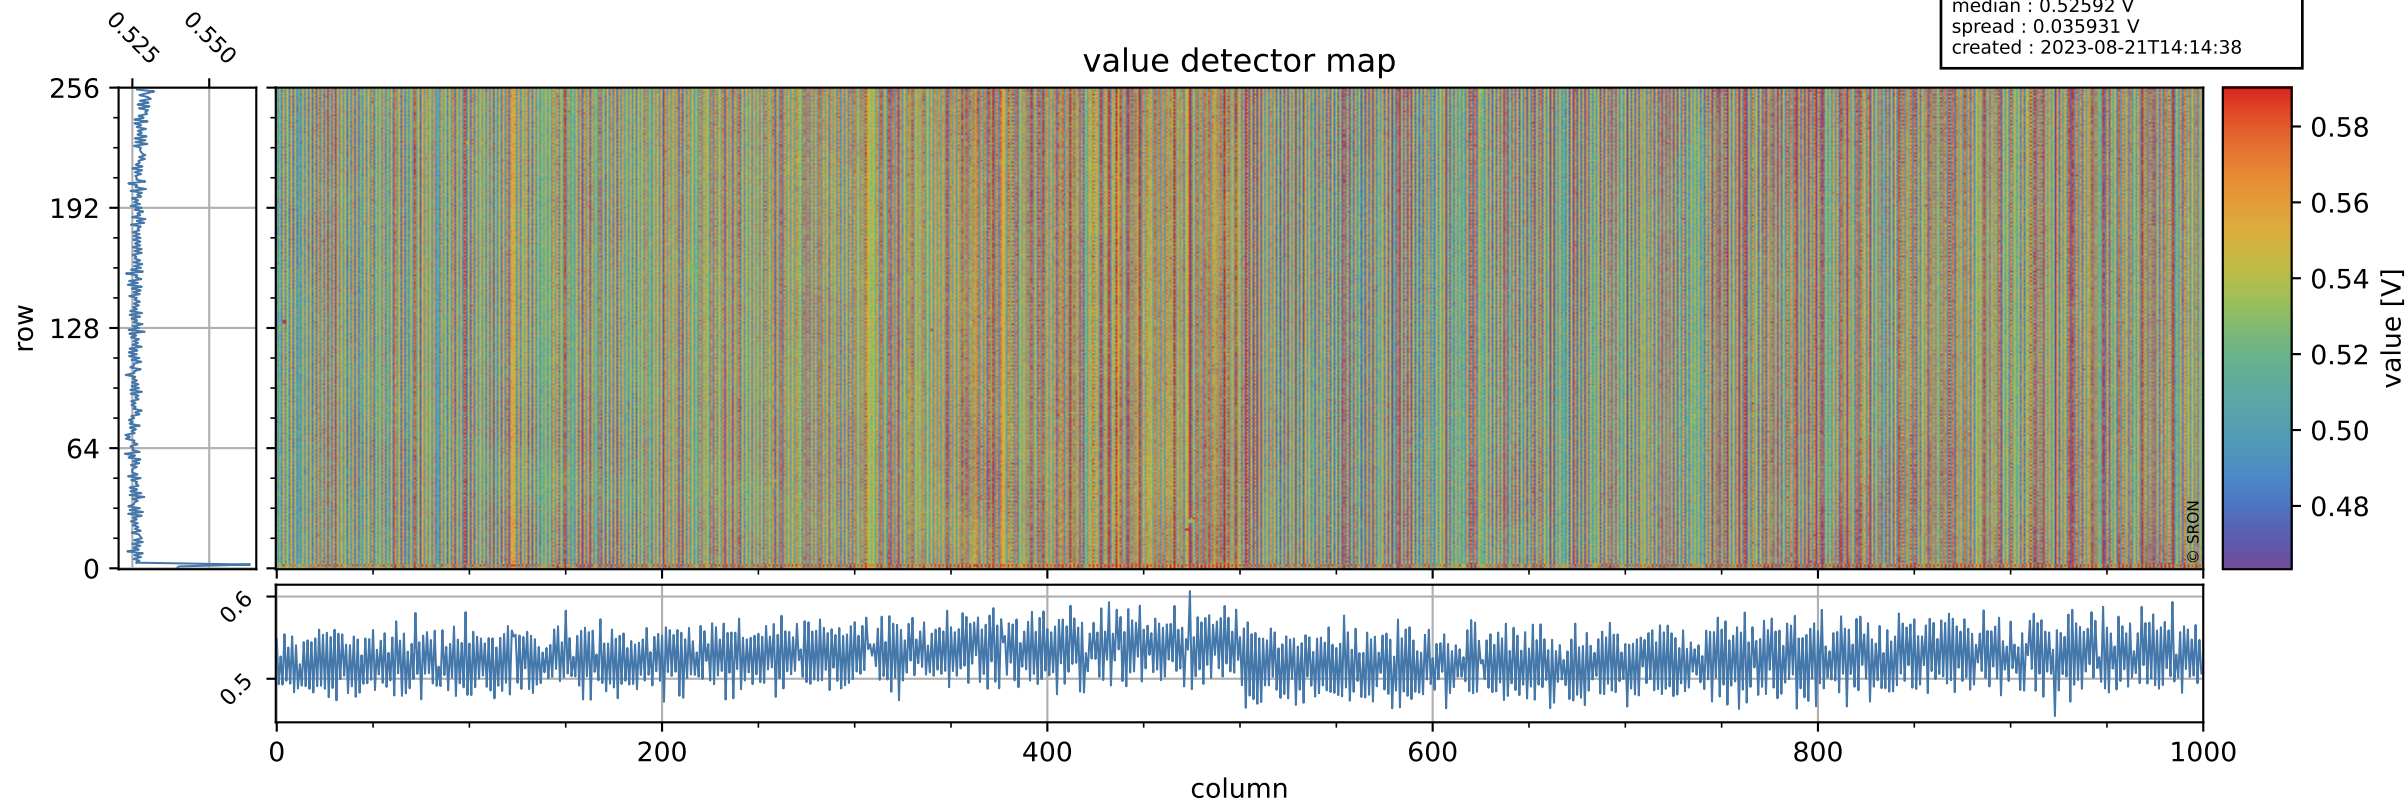

# Tropomi SWIR offset (official)

orbits : 16 in [3142, 3187]  
coverage : 2018-05-23 / 2018-05-26  
median : 0.52592 V  
spread : 0.035931 V  
created : 2023-08-21T14:14:38

## value detector map

# Tropomi SWIR offset (official)

orbits : 16 in [3142, 3187]  
coverage : 2018-05-23 / 2018-05-26  
median : 0.036943 mV  
spread : 0.021333 mV  
created : 2023-08-21T14:14:39

# Tropomi SWIR offset (official) ground-tracks of Sentinel-5P

orbits : 16 in [3142, 3187]  
coverage : 2018-05-23 / 2018-05-26  
created : 2023-08-21T14:14:39