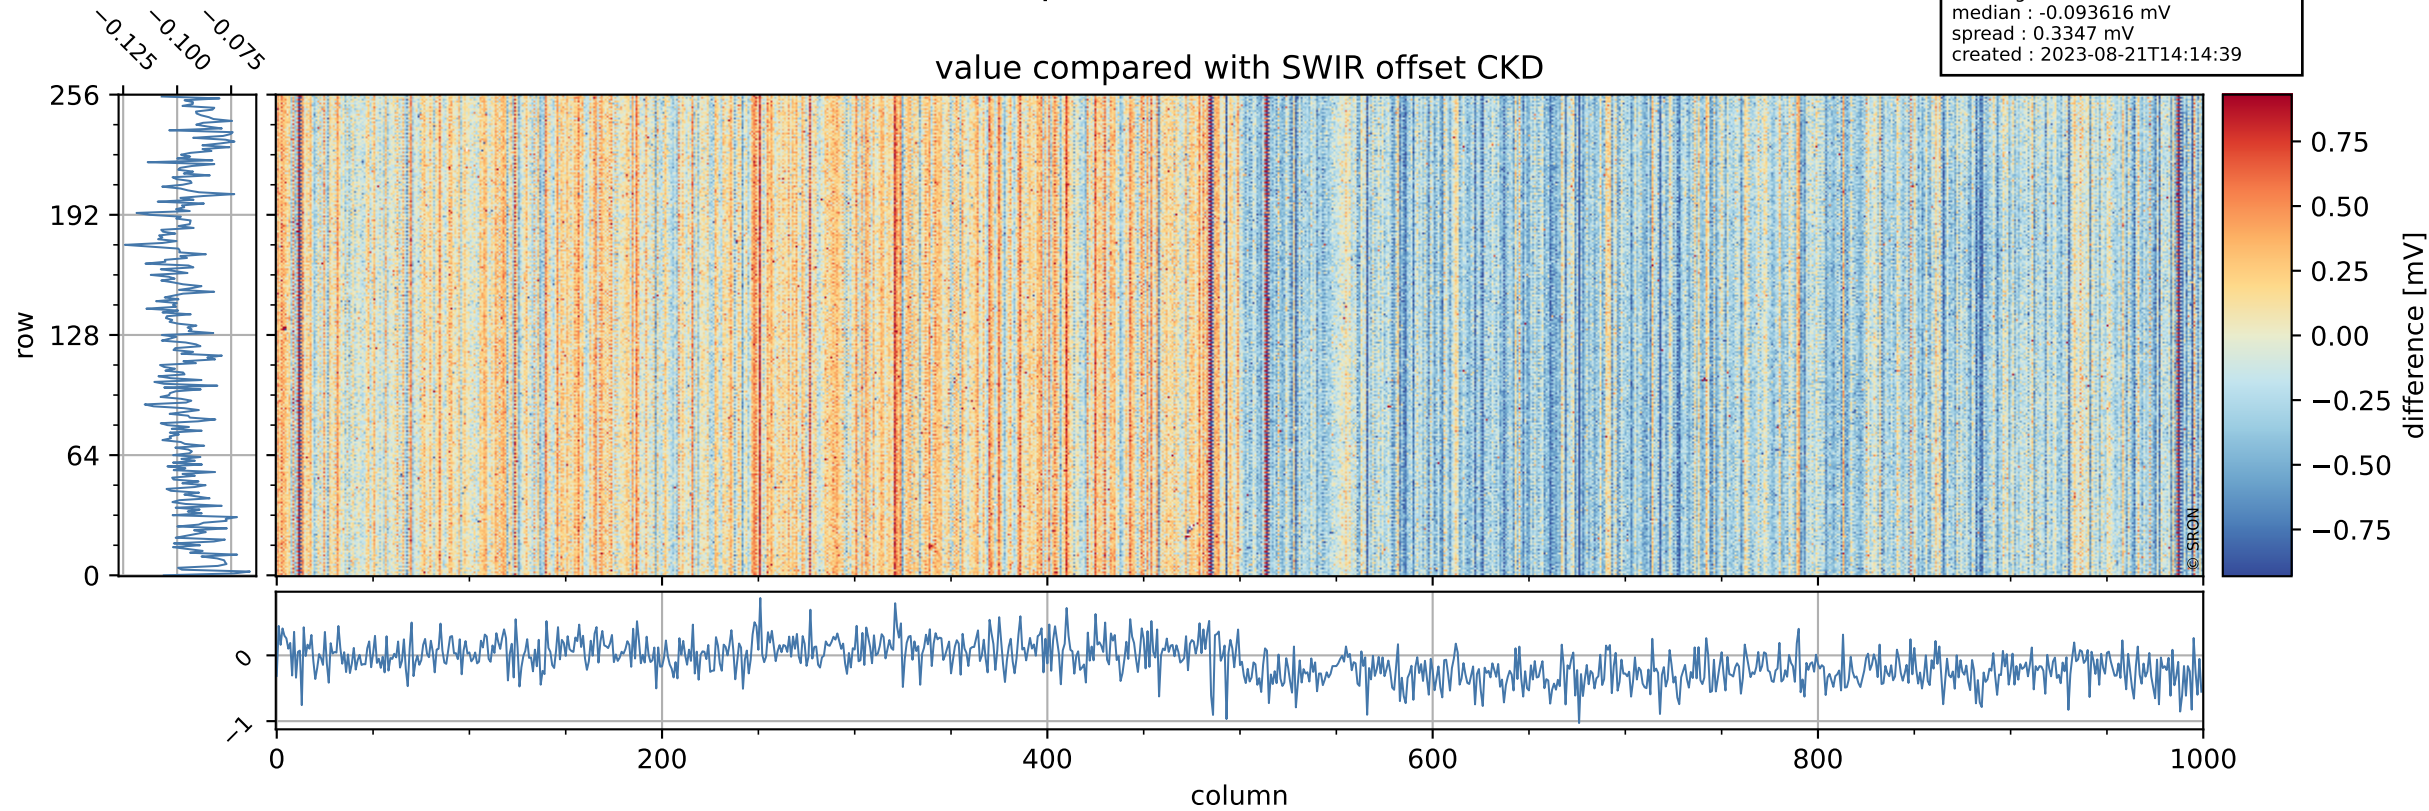

## value detector map

# Tropomi SWIR offset (official)

orbits : 16 in [3142, 3187]  
coverage : 2018-05-23 / 2018-05-26  
median : 0.036943 mV  
spread : 0.021333 mV  
created : 2023-08-21T14:14:39

## uncertainty detector map

# Tropomi SWIR offset (official) ground-tracks of Sentinel-5P

orbits : 16 in [3142, 3187]  
coverage : 2018-05-23 / 2018-05-26  
created : 2023-08-21T14:14:39