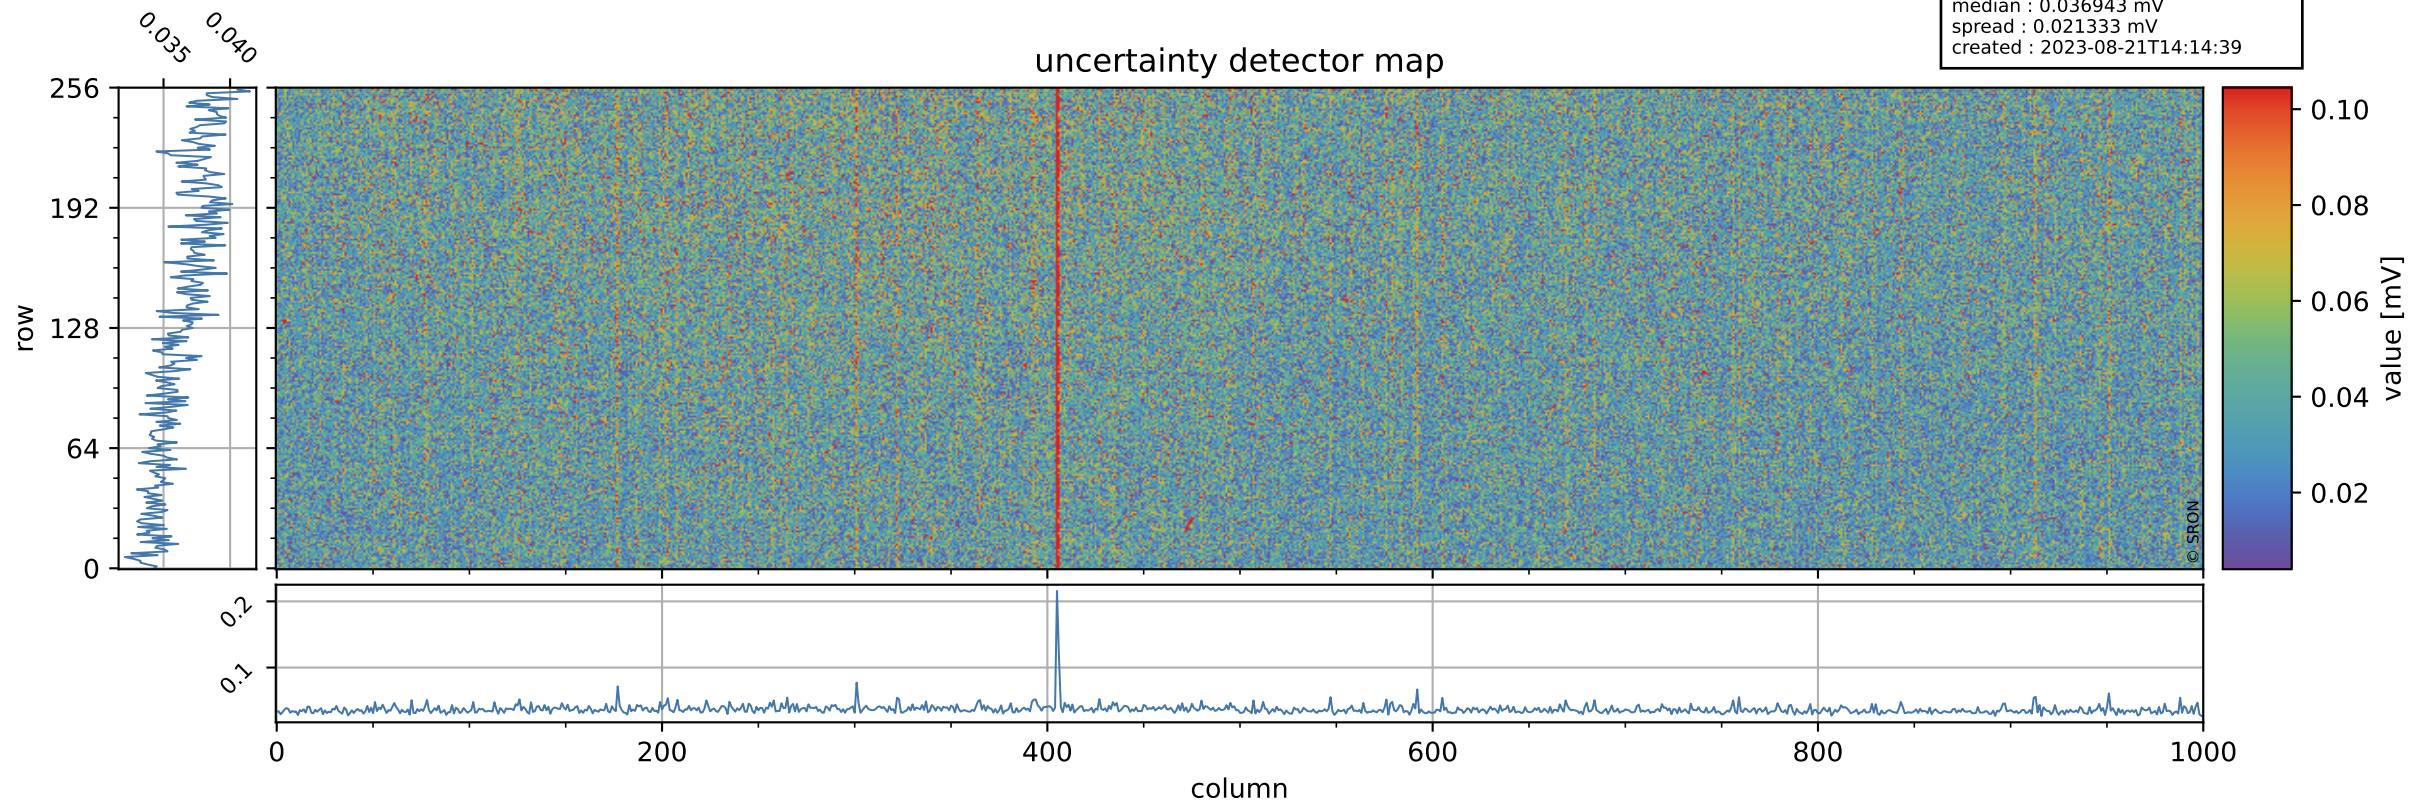

Tropomi SWIR offset (official)

orbits : 16 in [3142, 3187]
coverage : 2018-05-23 / 2018-05-26
median : 0.036943 mV
spread : 0.021333 mV
created : 2023-08-21T14:14:39

uncertainty detector map