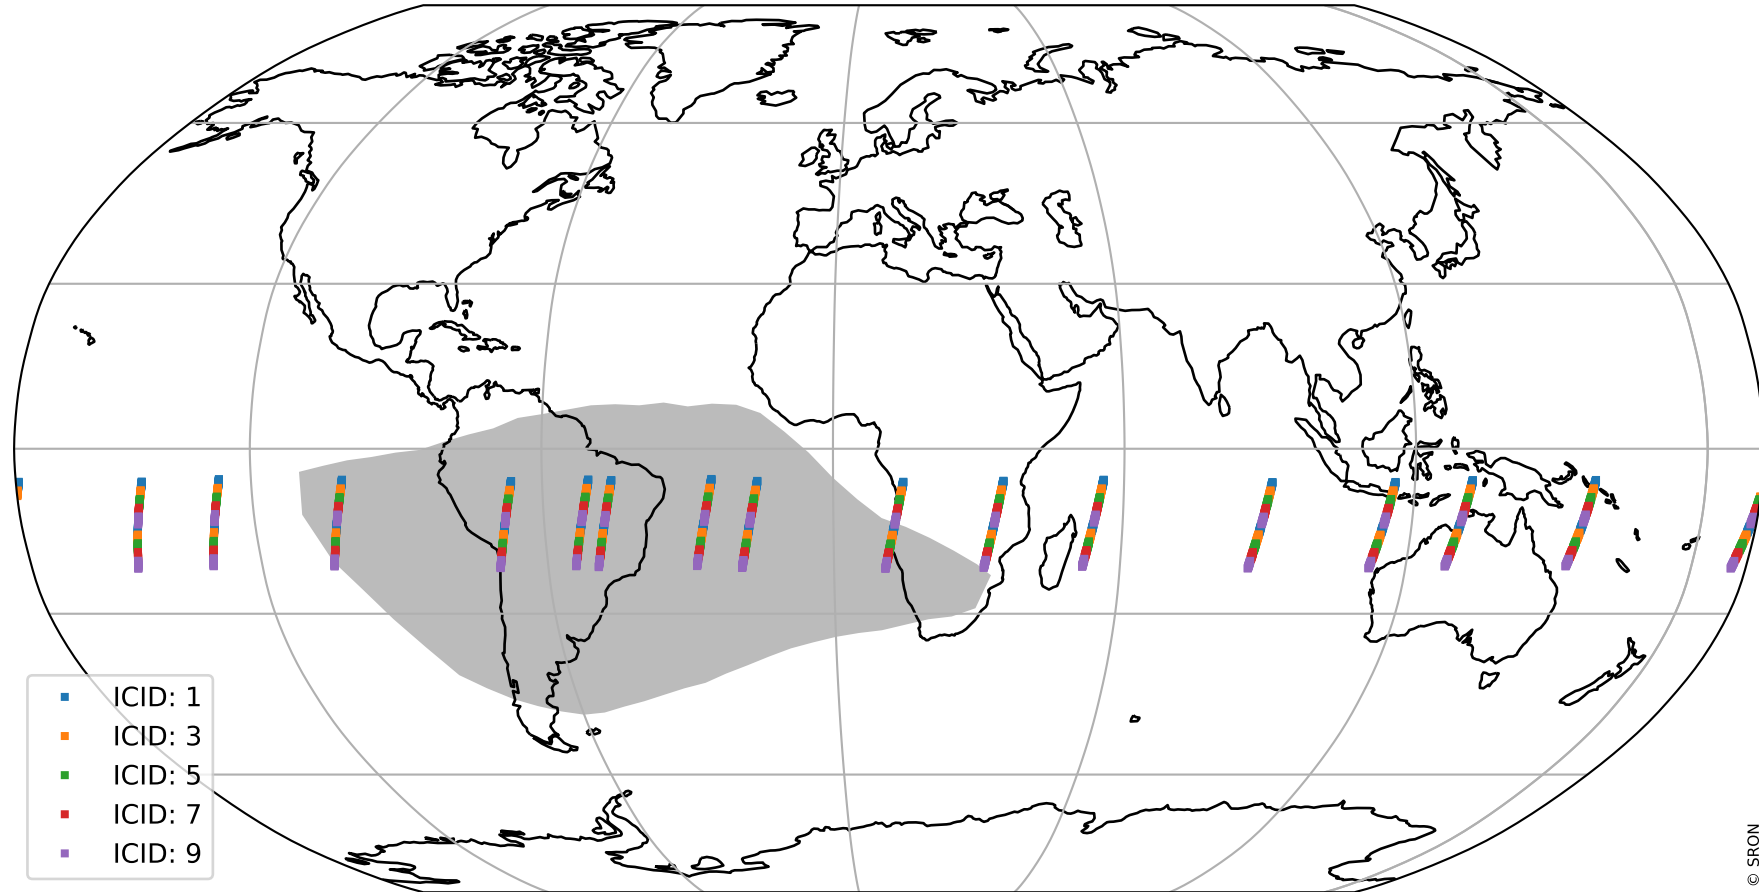

## uncertainty detector map

# Tropomi SWIR offset (official)

value compared with SWIR offset CKD

orbits : 16 in [3142, 3187]  
coverage : 2018-05-23 / 2018-05-26  
median : -0.093616 mV  
spread : 0.3347 mV  
created : 2023-08-21T14:14:39

# Tropomi SWIR offset (official) ground-tracks of Sentinel-5P

orbits : 16 in [3142, 3187]  
coverage : 2018-05-23 / 2018-05-26  
created : 2023-08-21T14:14:39

# Tropomi SWIR offset (official)

orbits : [2827, 3187]  
coverage : 2018-04-30 / 2018-05-26  
created : 2023-08-21T14:14:39