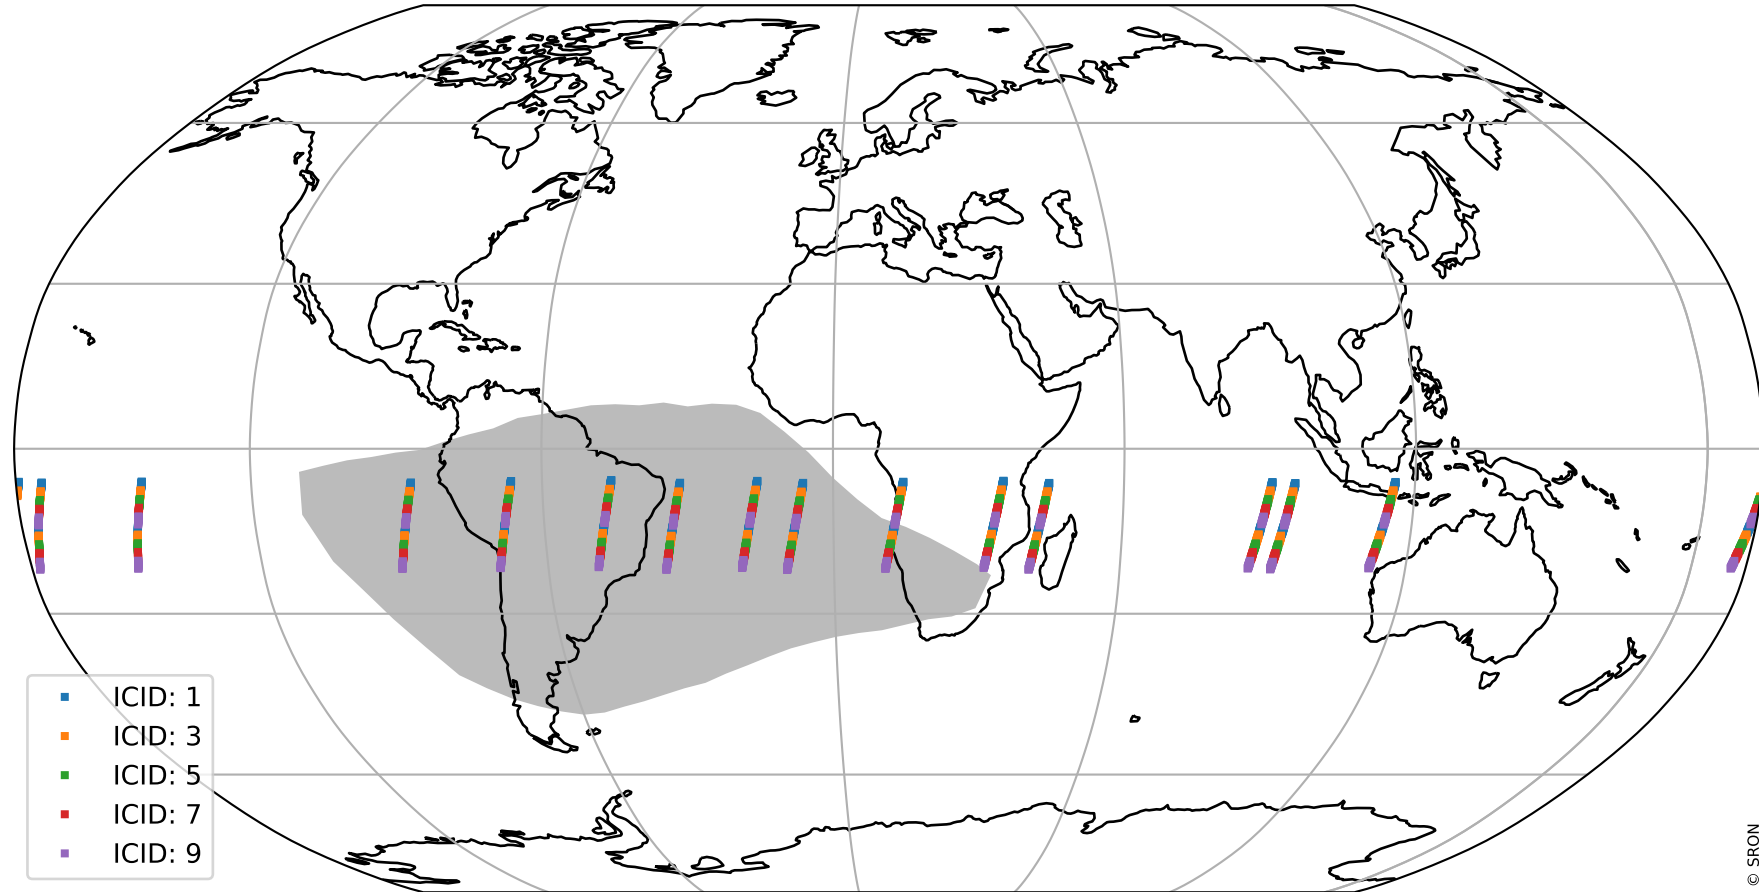

Tropomi SWIR offset (official)

orbits : 15 in [3157, 3202]
coverage : 2018-05-24 / 2018-05-27
median : 0.52593 V
spread : 0.035935 V
created : 2023-08-21T14:14:40

value detector map

Tropomi SWIR offset (official)

orbits : 15 in [3157, 3202]
coverage : 2018-05-24 / 2018-05-27
median : 0.037665 mV
spread : 0.021657 mV
created : 2023-08-21T14:14:40

uncertainty detector map

Tropomi SWIR offset (official)

value compared with SWIR offset CKD

orbits : 15 in [3157, 3202]
coverage : 2018-05-24 / 2018-05-27
median : -0.087789 mV
spread : 0.33953 mV
created : 2023-08-21T14:14:41

Tropomi SWIR offset (official) ground-tracks of Sentinel-5P

orbits : 15 in [3157, 3202]
coverage : 2018-05-24 / 2018-05-27
created : 2023-08-21T14:14:41

Tropomi SWIR offset (official)

orbits : [2827, 3202]
coverage : 2018-04-30 / 2018-05-27
created : 2023-08-21T14:14:41

trend of detector median & temperatures