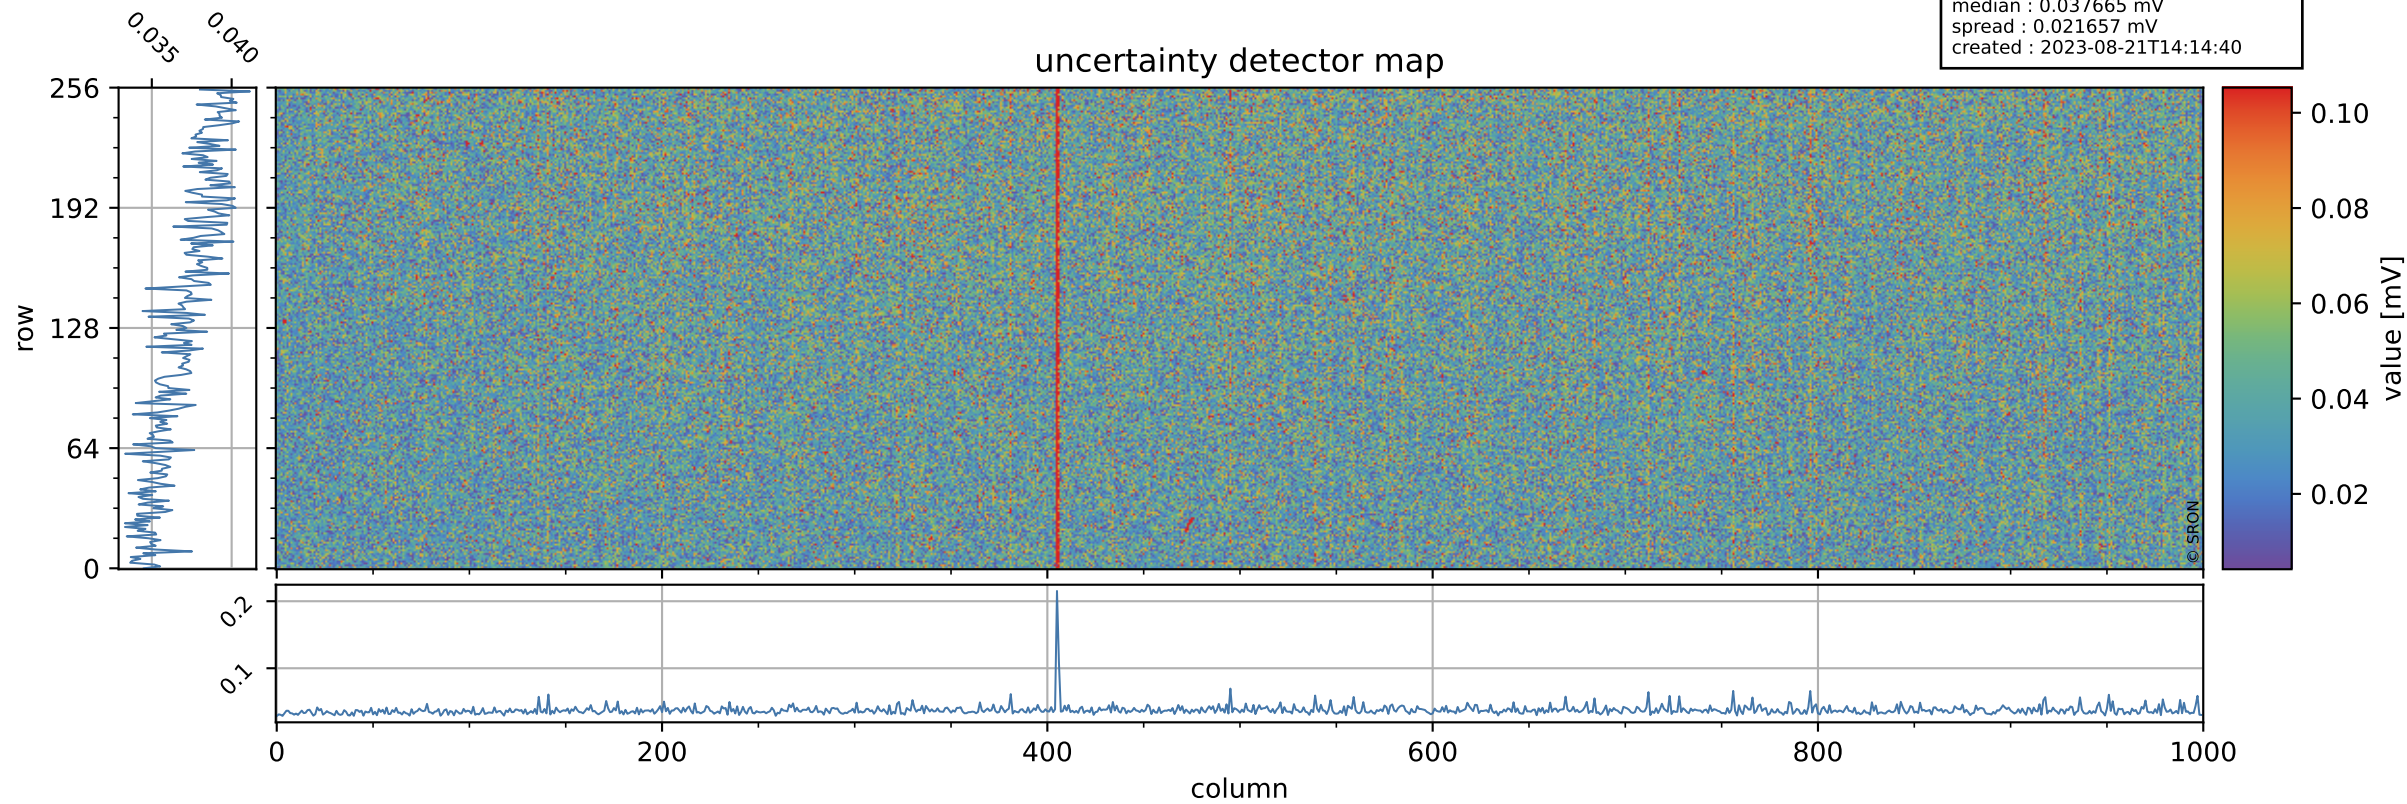

Tropomi SWIR offset (official)

orbits : 15 in [3157, 3202]
coverage : 2018-05-24 / 2018-05-27
median : 0.52593 V
spread : 0.035935 V
created : 2023-08-21T14:14:40

value detector map

Tropomi SWIR offset (official)

orbits : 15 in [3157, 3202]
coverage : 2018-05-24 / 2018-05-27
median : 0.037665 mV
spread : 0.021657 mV
created : 2023-08-21T14:14:40

uncertainty detector map

Tropomi SWIR offset (official)

value compared with SWIR offset CKD

orbits : 15 in [3157, 3202]
coverage : 2018-05-24 / 2018-05-27
median : -0.087789 mV
spread : 0.33953 mV
created : 2023-08-21T14:14:41

Tropomi SWIR offset (official) ground-tracks of Sentinel-5P

orbits : 15 in [3157, 3202]
coverage : 2018-05-24 / 2018-05-27
created : 2023-08-21T14:14:41

Tropomi SWIR offset (official)

orbits : [2827, 3202]
coverage : 2018-04-30 / 2018-05-27
created : 2023-08-21T14:14:41

trend of detector median & temperatures