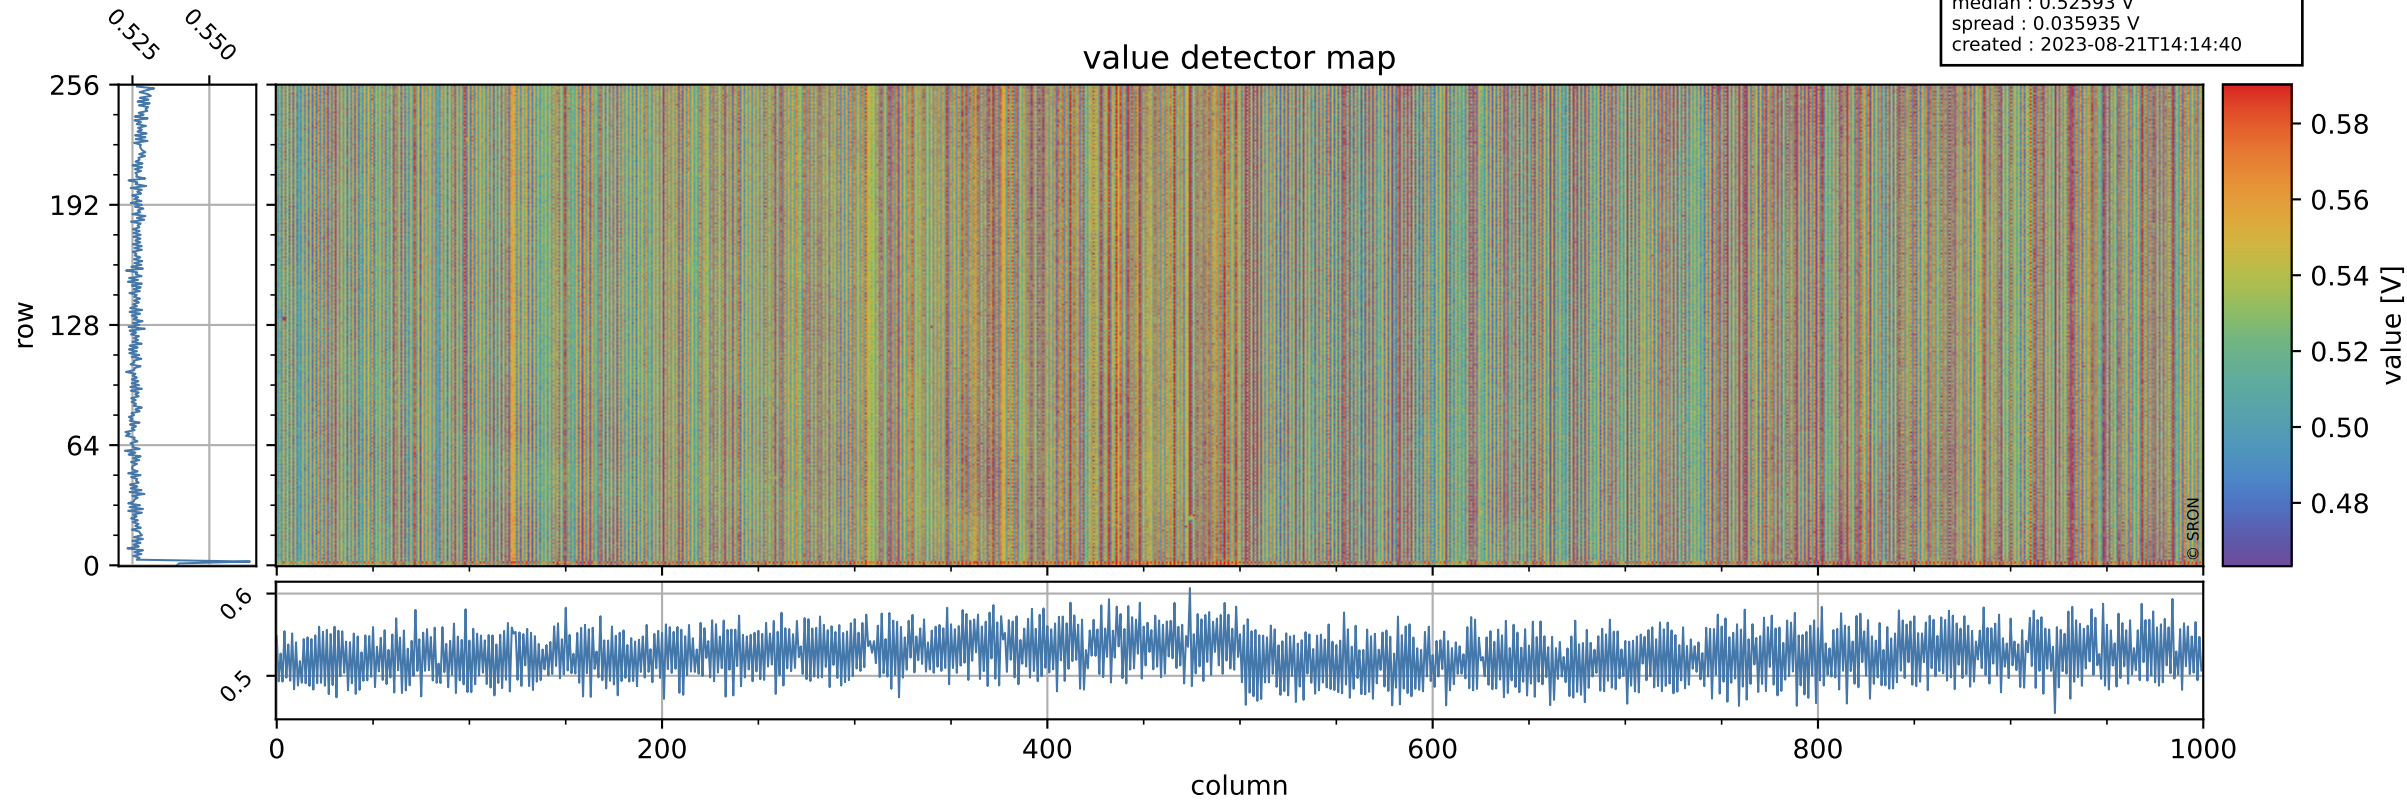

Tropomi SWIR offset (official)

orbits : 15 in [3157, 3202]
coverage : 2018-05-24 / 2018-05-27
median : 0.52593 V
spread : 0.035935 V
created : 2023-08-21T14:14:40

value detector map

Tropomi SWIR offset (official)

orbits : 15 in [3157, 3202]
coverage : 2018-05-24 / 2018-05-27
median : 0.037665 mV
spread : 0.021657 mV
created : 2023-08-21T14:14:40

uncertainty detector map

Tropomi SWIR offset (official)

value compared with SWIR offset CKD

orbits : 15 in [3157, 3202]
coverage : 2018-05-24 / 2018-05-27
median : -0.087789 mV
spread : 0.33953 mV
created : 2023-08-21T14:14:41

Tropomi SWIR offset (official) ground-tracks of Sentinel-5P

orbits : 15 in [3157, 3202]
coverage : 2018-05-24 / 2018-05-27
created : 2023-08-21T14:14:41

Tropomi SWIR offset (official)

orbits : [2827, 3202]
coverage : 2018-04-30 / 2018-05-27
created : 2023-08-21T14:14:41

trend of detector median & temperatures