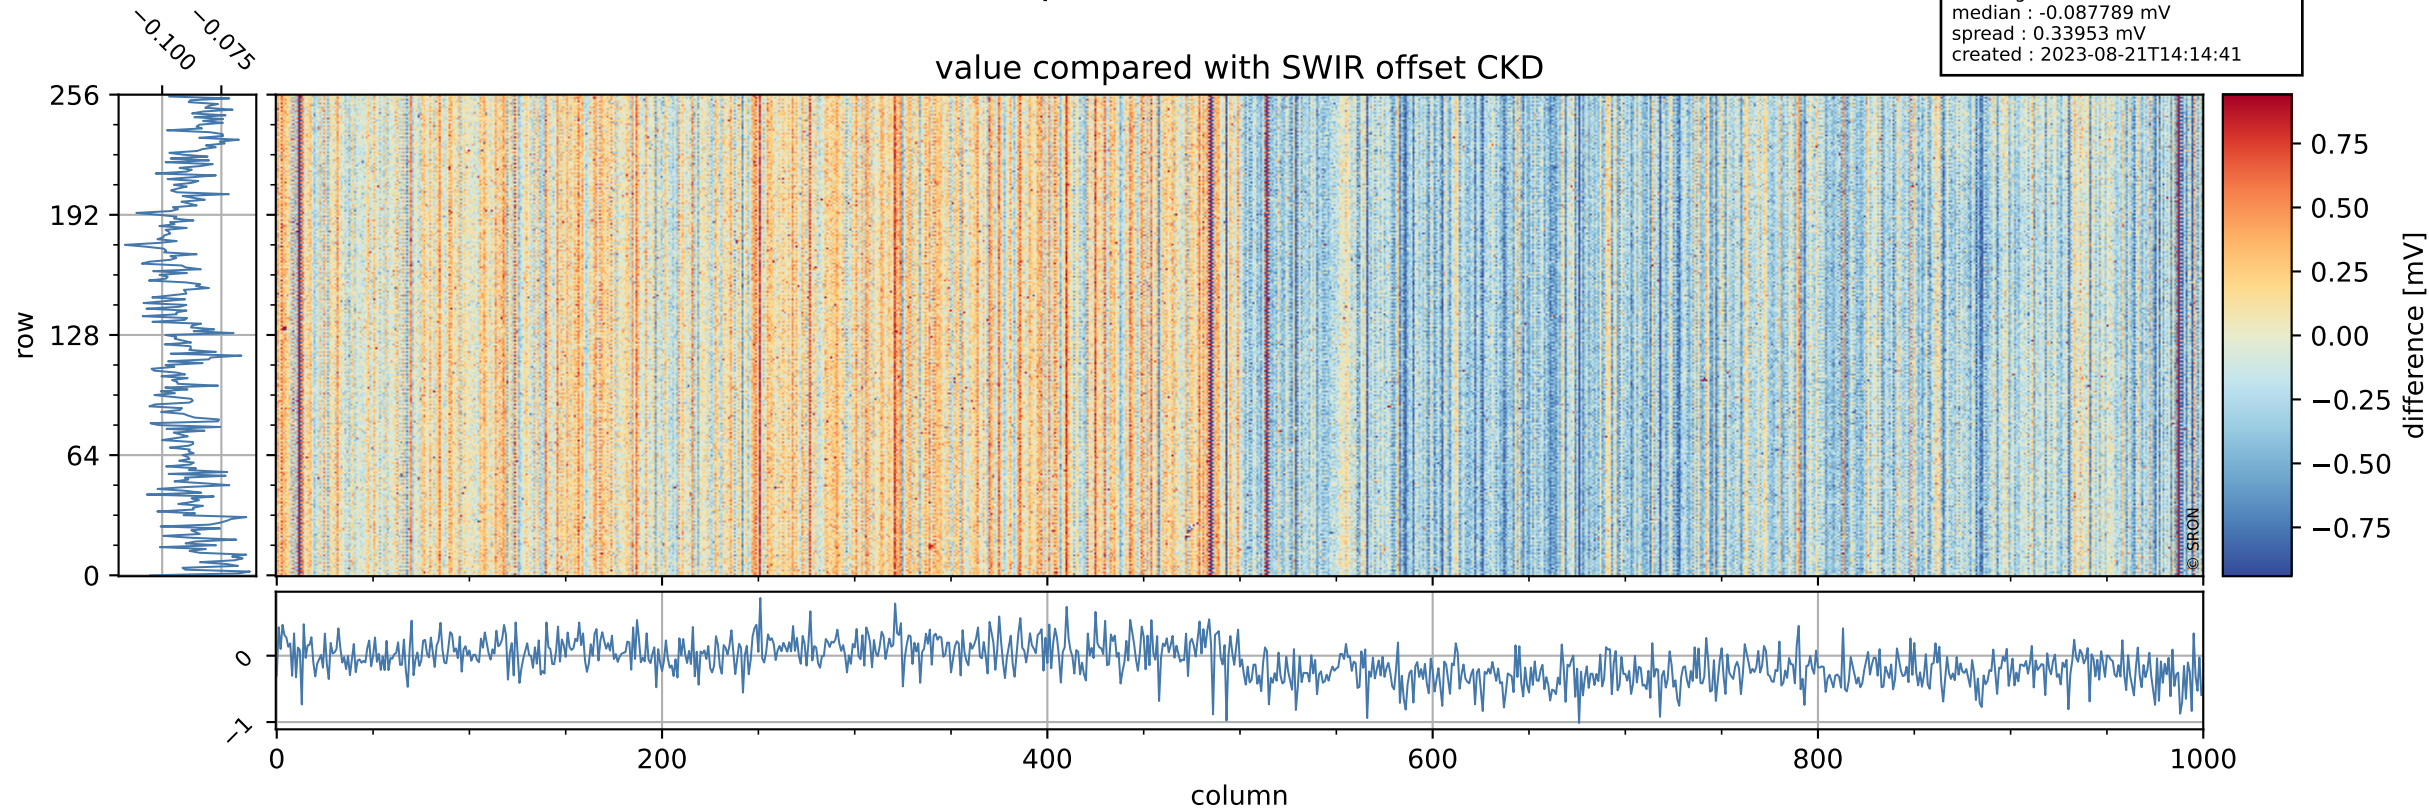

Tropomi SWIR offset (official)

orbits : 15 in [3157, 3202]
coverage : 2018-05-24 / 2018-05-27
median : 0.52593 V
spread : 0.035935 V
created : 2023-08-21T14:14:40

value detector map

Tropomi SWIR offset (official)

orbits : 15 in [3157, 3202]
coverage : 2018-05-24 / 2018-05-27
median : 0.037665 mV
spread : 0.021657 mV
created : 2023-08-21T14:14:40

uncertainty detector map

Tropomi SWIR offset (official)

value compared with SWIR offset CKD

orbits : 15 in [3157, 3202]
coverage : 2018-05-24 / 2018-05-27
median : -0.087789 mV
spread : 0.33953 mV
created : 2023-08-21T14:14:41

Tropomi SWIR offset (official) ground-tracks of Sentinel-5P

orbits : 15 in [3157, 3202]
coverage : 2018-05-24 / 2018-05-27
created : 2023-08-21T14:14:41

Tropomi SWIR offset (official)

orbits : [2827, 3202]
coverage : 2018-04-30 / 2018-05-27
created : 2023-08-21T14:14:41

trend of detector median & temperatures