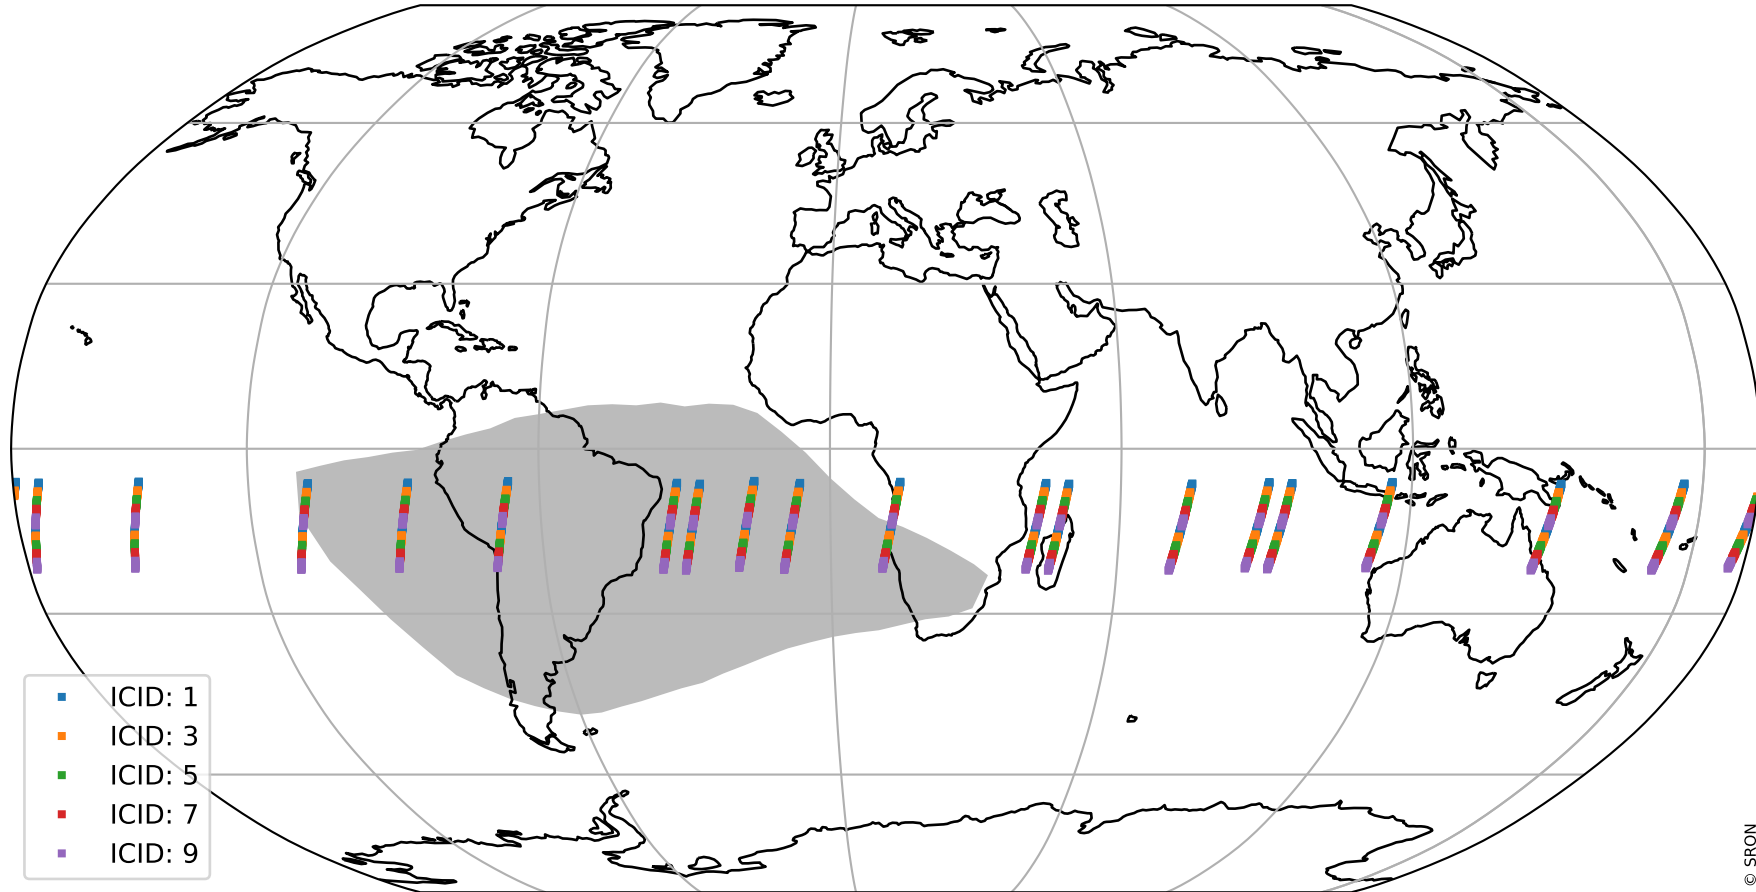

Tropomi SWIR offset (official)

orbits : 19 in [3172, 3217]
coverage : 2018-05-25 / 2018-05-28
median : 0.52594 V
spread : 0.035932 V
created : 2023-08-21T14:14:42

value detector map

Tropomi SWIR offset (official)

orbits : 19 in [3172, 3217]
coverage : 2018-05-25 / 2018-05-28
median : 34.58 μV
spread : 20.217 μV
created : 2023-08-21T14:14:42

Tropomi SWIR offset (official)

orbits : 19 in [3172, 3217]
coverage : 2018-05-25 / 2018-05-28
median : -0.080106 mV
spread : 0.33904 mV
created : 2023-08-21T14:14:42

value compared with SWIR offset CKD

Tropomi SWIR offset (official) ground-tracks of Sentinel-5P

orbits : 19 in [3172, 3217]
coverage : 2018-05-25 / 2018-05-28
created : 2023-08-21T14:14:43

Tropomi SWIR offset (official)

orbits : [2827, 3217]
coverage : 2018-04-30 / 2018-05-28
created : 2023-08-21T14:14:43

trend of detector median & temperatures