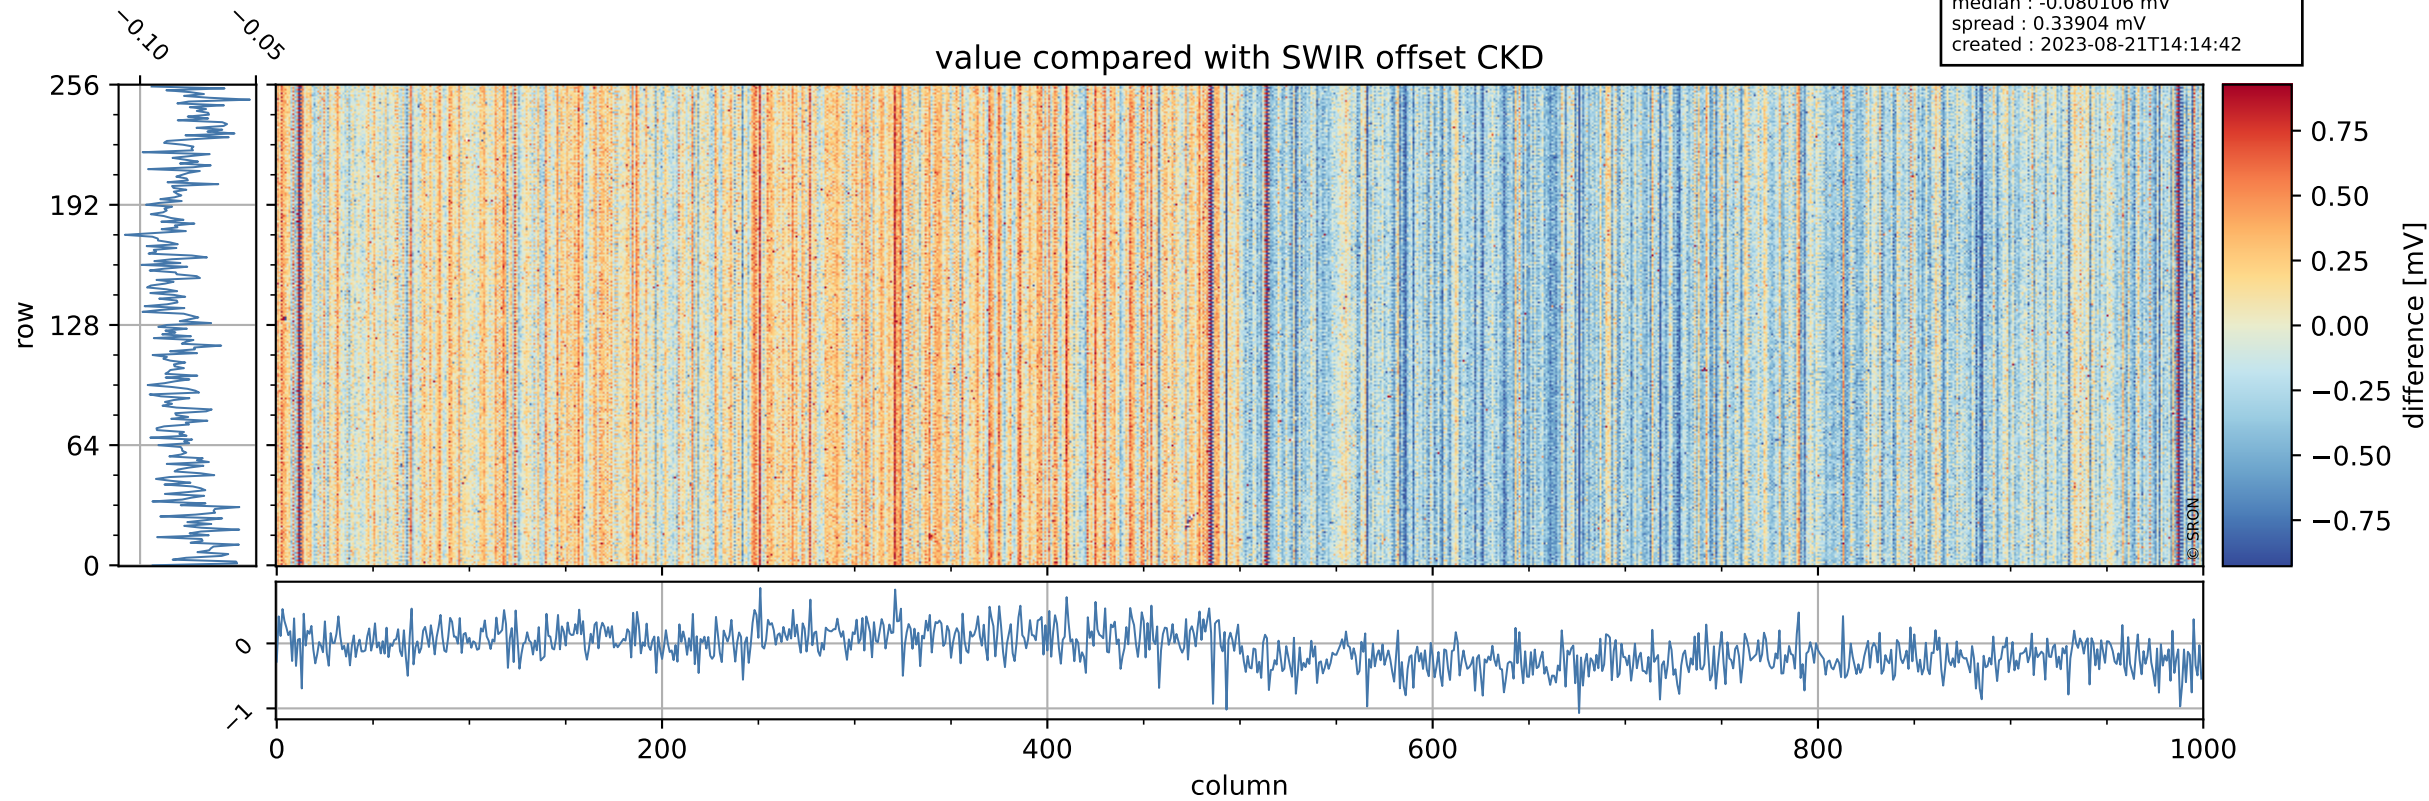

Tropomi SWIR offset (official)

orbits : 19 in [3172, 3217]
coverage : 2018-05-25 / 2018-05-28
median : 0.52594 V
spread : 0.035932 V
created : 2023-08-21T14:14:42

value detector map

Tropomi SWIR offset (official)

orbits : 19 in [3172, 3217]
coverage : 2018-05-25 / 2018-05-28
median : 34.58 μV
spread : 20.217 μV
created : 2023-08-21T14:14:42

Tropomi SWIR offset (official)

orbits : 19 in [3172, 3217]
coverage : 2018-05-25 / 2018-05-28
median : -0.080106 mV
spread : 0.33904 mV
created : 2023-08-21T14:14:42

value compared with SWIR offset CKD

Tropomi SWIR offset (official) ground-tracks of Sentinel-5P

orbits : 19 in [3172, 3217]
coverage : 2018-05-25 / 2018-05-28
created : 2023-08-21T14:14:43

Tropomi SWIR offset (official)

orbits : [2827, 3217]
coverage : 2018-04-30 / 2018-05-28
created : 2023-08-21T14:14:43

trend of detector median & temperatures