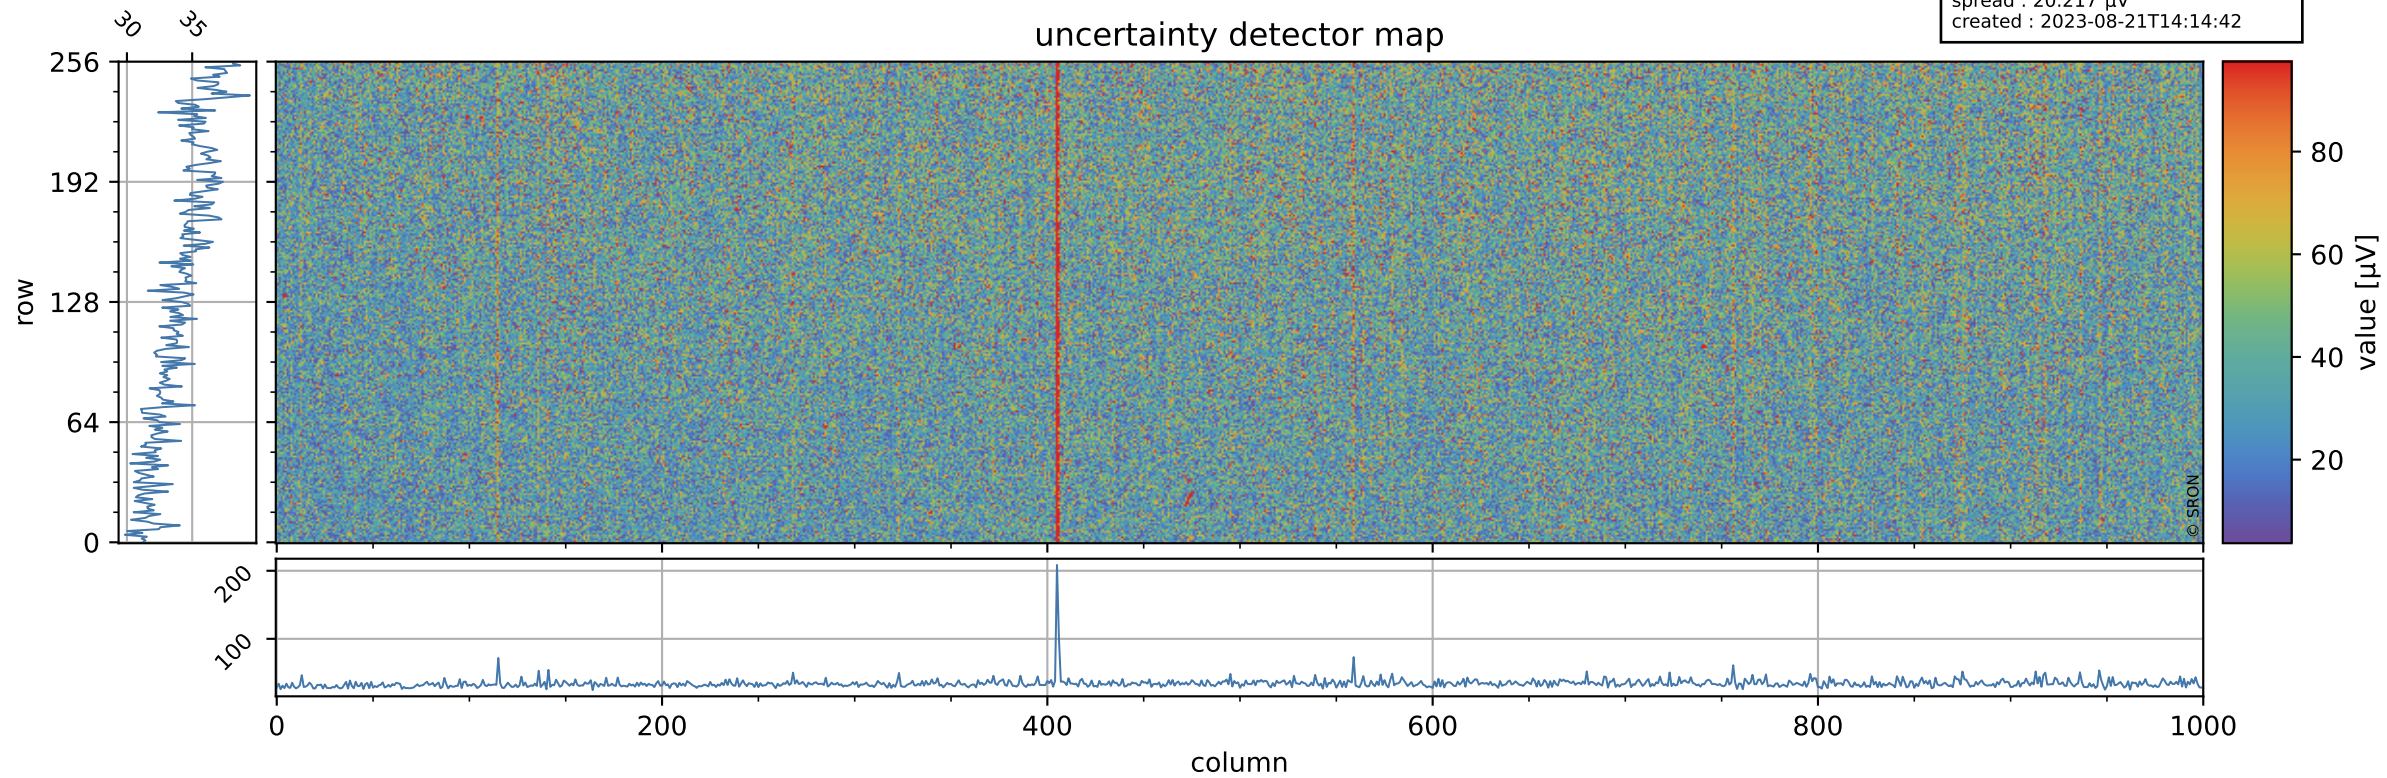

Tropomi SWIR offset (official)

orbits : 19 in [3172, 3217]
coverage : 2018-05-25 / 2018-05-28
median : 0.52594 V
spread : 0.035932 V
created : 2023-08-21T14:14:42

value detector map

Tropomi SWIR offset (official)

orbits : 19 in [3172, 3217]
coverage : 2018-05-25 / 2018-05-28
median : 34.58 μV
spread : 20.217 μV
created : 2023-08-21T14:14:42

Tropomi SWIR offset (official)

orbits : 19 in [3172, 3217]
coverage : 2018-05-25 / 2018-05-28
median : -0.080106 mV
spread : 0.33904 mV
created : 2023-08-21T14:14:42

value compared with SWIR offset CKD

Tropomi SWIR offset (official) ground-tracks of Sentinel-5P

orbits : 19 in [3172, 3217]
coverage : 2018-05-25 / 2018-05-28
created : 2023-08-21T14:14:43

Tropomi SWIR offset (official)

orbits : [2827, 3217]
coverage : 2018-04-30 / 2018-05-28
created : 2023-08-21T14:14:43

trend of detector median & temperatures