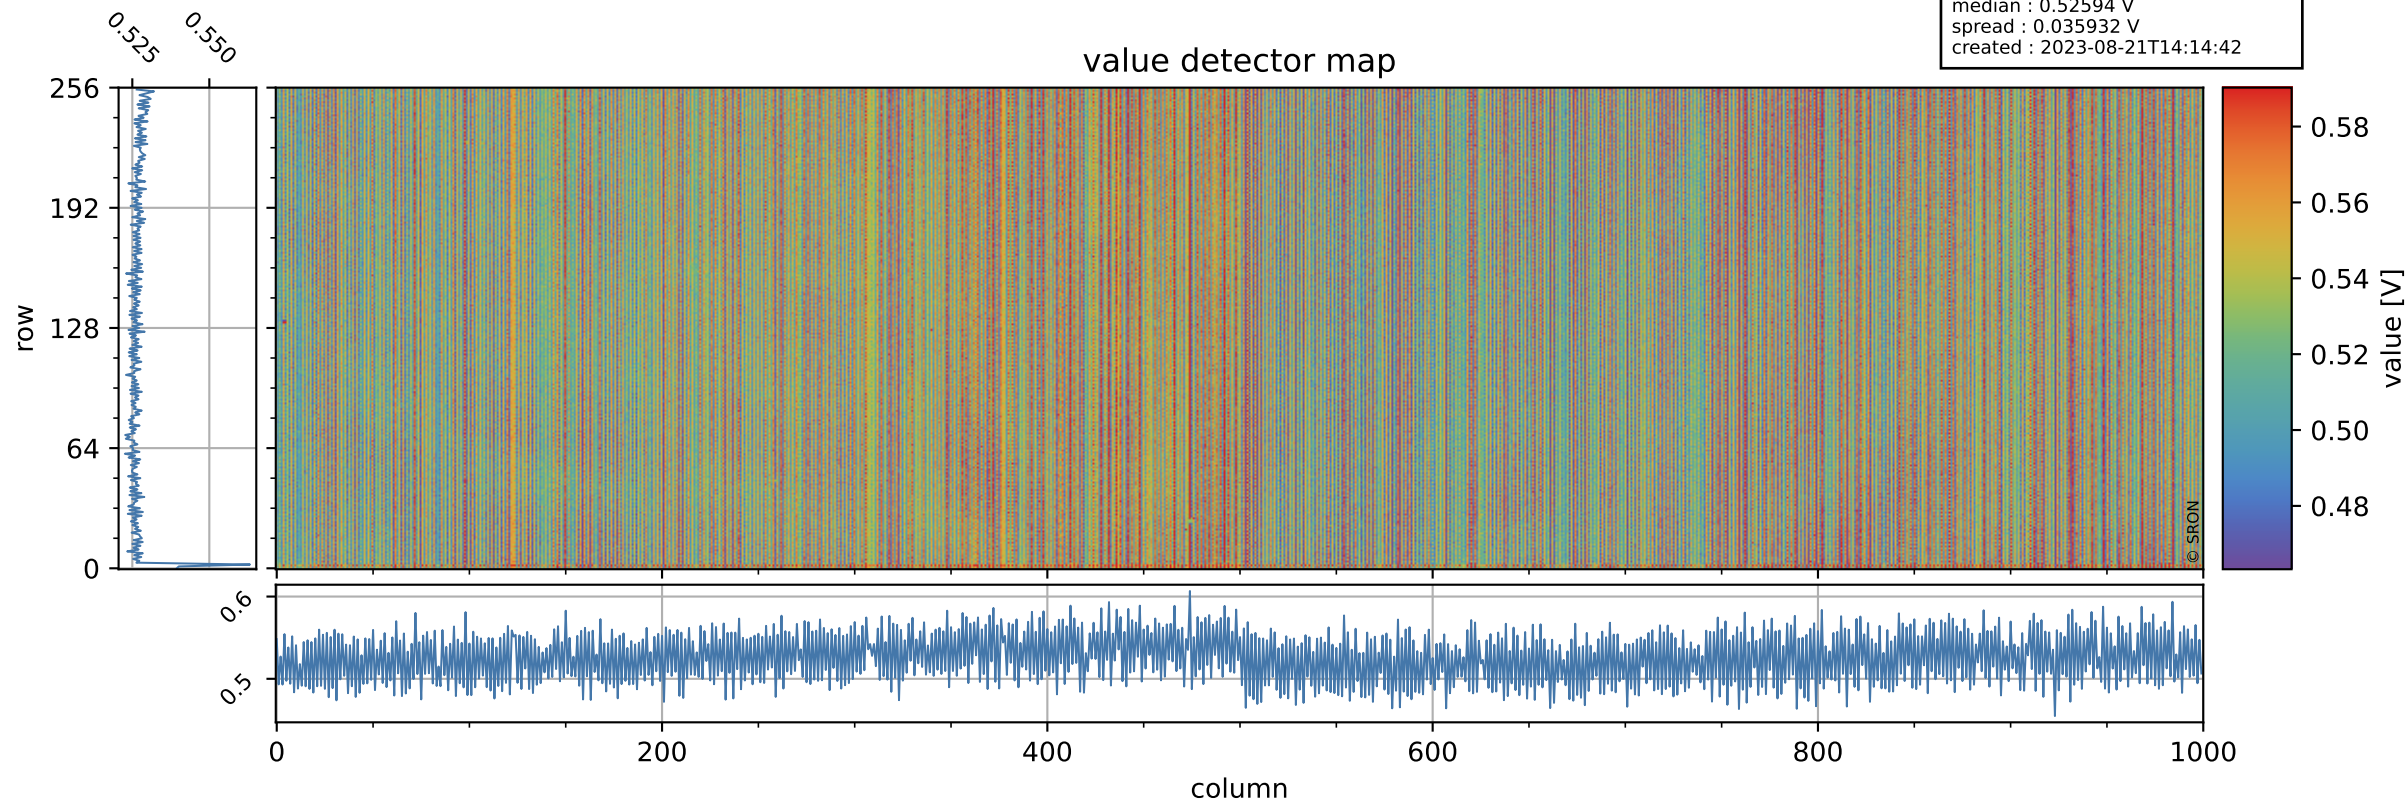

Tropomi SWIR offset (official)

orbits : 19 in [3172, 3217]
coverage : 2018-05-25 / 2018-05-28
median : 0.52594 V
spread : 0.035932 V
created : 2023-08-21T14:14:42

value detector map

Tropomi SWIR offset (official)

orbits : 19 in [3172, 3217]
coverage : 2018-05-25 / 2018-05-28
median : 34.58 μV
spread : 20.217 μV
created : 2023-08-21T14:14:42

Tropomi SWIR offset (official)

orbits : 19 in [3172, 3217]
coverage : 2018-05-25 / 2018-05-28
median : -0.080106 mV
spread : 0.33904 mV
created : 2023-08-21T14:14:42

value compared with SWIR offset CKD

Tropomi SWIR offset (official) ground-tracks of Sentinel-5P

orbits : 19 in [3172, 3217]
coverage : 2018-05-25 / 2018-05-28
created : 2023-08-21T14:14:43

Tropomi SWIR offset (official)

orbits : [2827, 3217]
coverage : 2018-04-30 / 2018-05-28
created : 2023-08-21T14:14:43

trend of detector median & temperatures