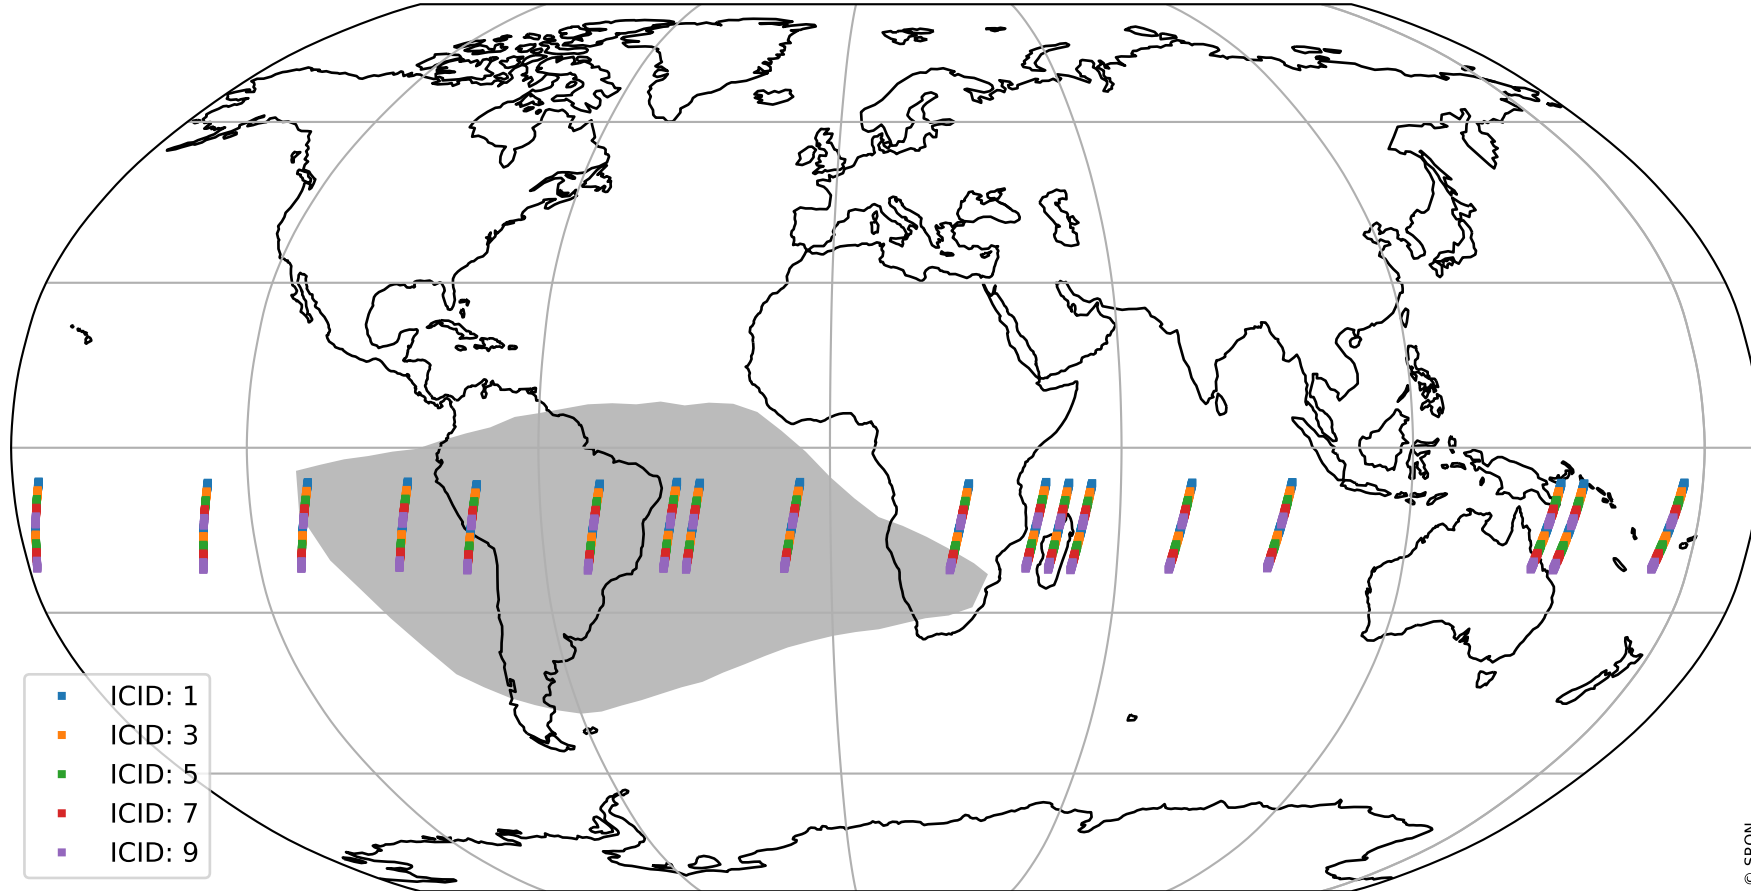

Tropomi SWIR offset (official)

orbits : 18 in [3187, 3232]
coverage : 2018-05-26 / 2018-05-29
median : 0.52594 V
spread : 0.035931 V
created : 2023-08-21T14:14:44

value detector map

Tropomi SWIR offset (official)

orbits : 18 in [3187, 3232]
coverage : 2018-05-26 / 2018-05-29
median : 35.138 μV
spread : 20.532 μV
created : 2023-08-21T14:14:44

Tropomi SWIR offset (official)

orbits : 18 in [3187, 3232]
coverage : 2018-05-26 / 2018-05-29
median : -0.072722 mV
spread : 0.34242 mV
created : 2023-08-21T14:14:44

value compared with SWIR offset CKD

Tropomi SWIR offset (official) ground-tracks of Sentinel-5P

orbits : 18 in [3187, 3232]
coverage : 2018-05-26 / 2018-05-29
created : 2023-08-21T14:14:44

Tropomi SWIR offset (official)

orbits : [2827, 3232]
coverage : 2018-04-30 / 2018-05-29
created : 2023-08-21T14:14:45

trend of detector median & temperatures