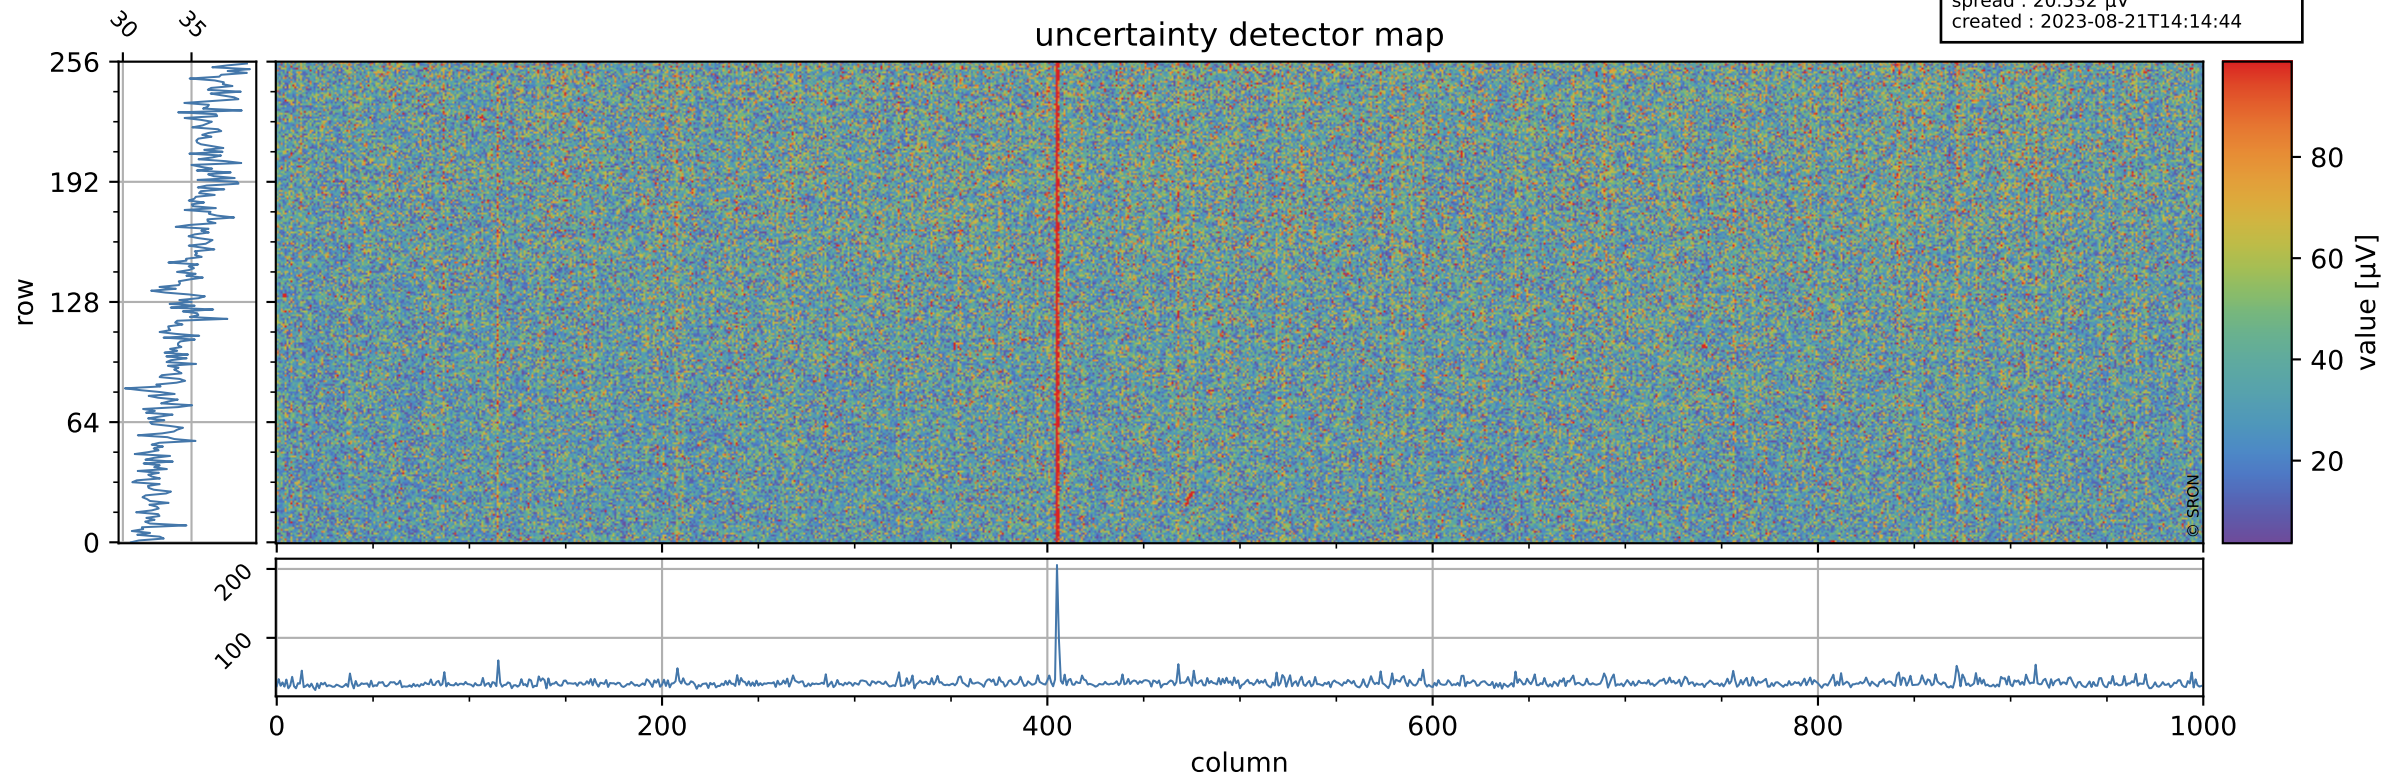

Tropomi SWIR offset (official)

orbits : 18 in [3187, 3232]
coverage : 2018-05-26 / 2018-05-29
median : 0.52594 V
spread : 0.035931 V
created : 2023-08-21T14:14:44

value detector map

Tropomi SWIR offset (official)

orbits : 18 in [3187, 3232]
coverage : 2018-05-26 / 2018-05-29
median : 35.138 μV
spread : 20.532 μV
created : 2023-08-21T14:14:44

Tropomi SWIR offset (official)

orbits : 18 in [3187, 3232]
coverage : 2018-05-26 / 2018-05-29
median : -0.072722 mV
spread : 0.34242 mV
created : 2023-08-21T14:14:44

value compared with SWIR offset CKD

Tropomi SWIR offset (official) ground-tracks of Sentinel-5P

orbits : 18 in [3187, 3232]
coverage : 2018-05-26 / 2018-05-29
created : 2023-08-21T14:14:44

Tropomi SWIR offset (official)

orbits : [2827, 3232]
coverage : 2018-04-30 / 2018-05-29
created : 2023-08-21T14:14:45

trend of detector median & temperatures