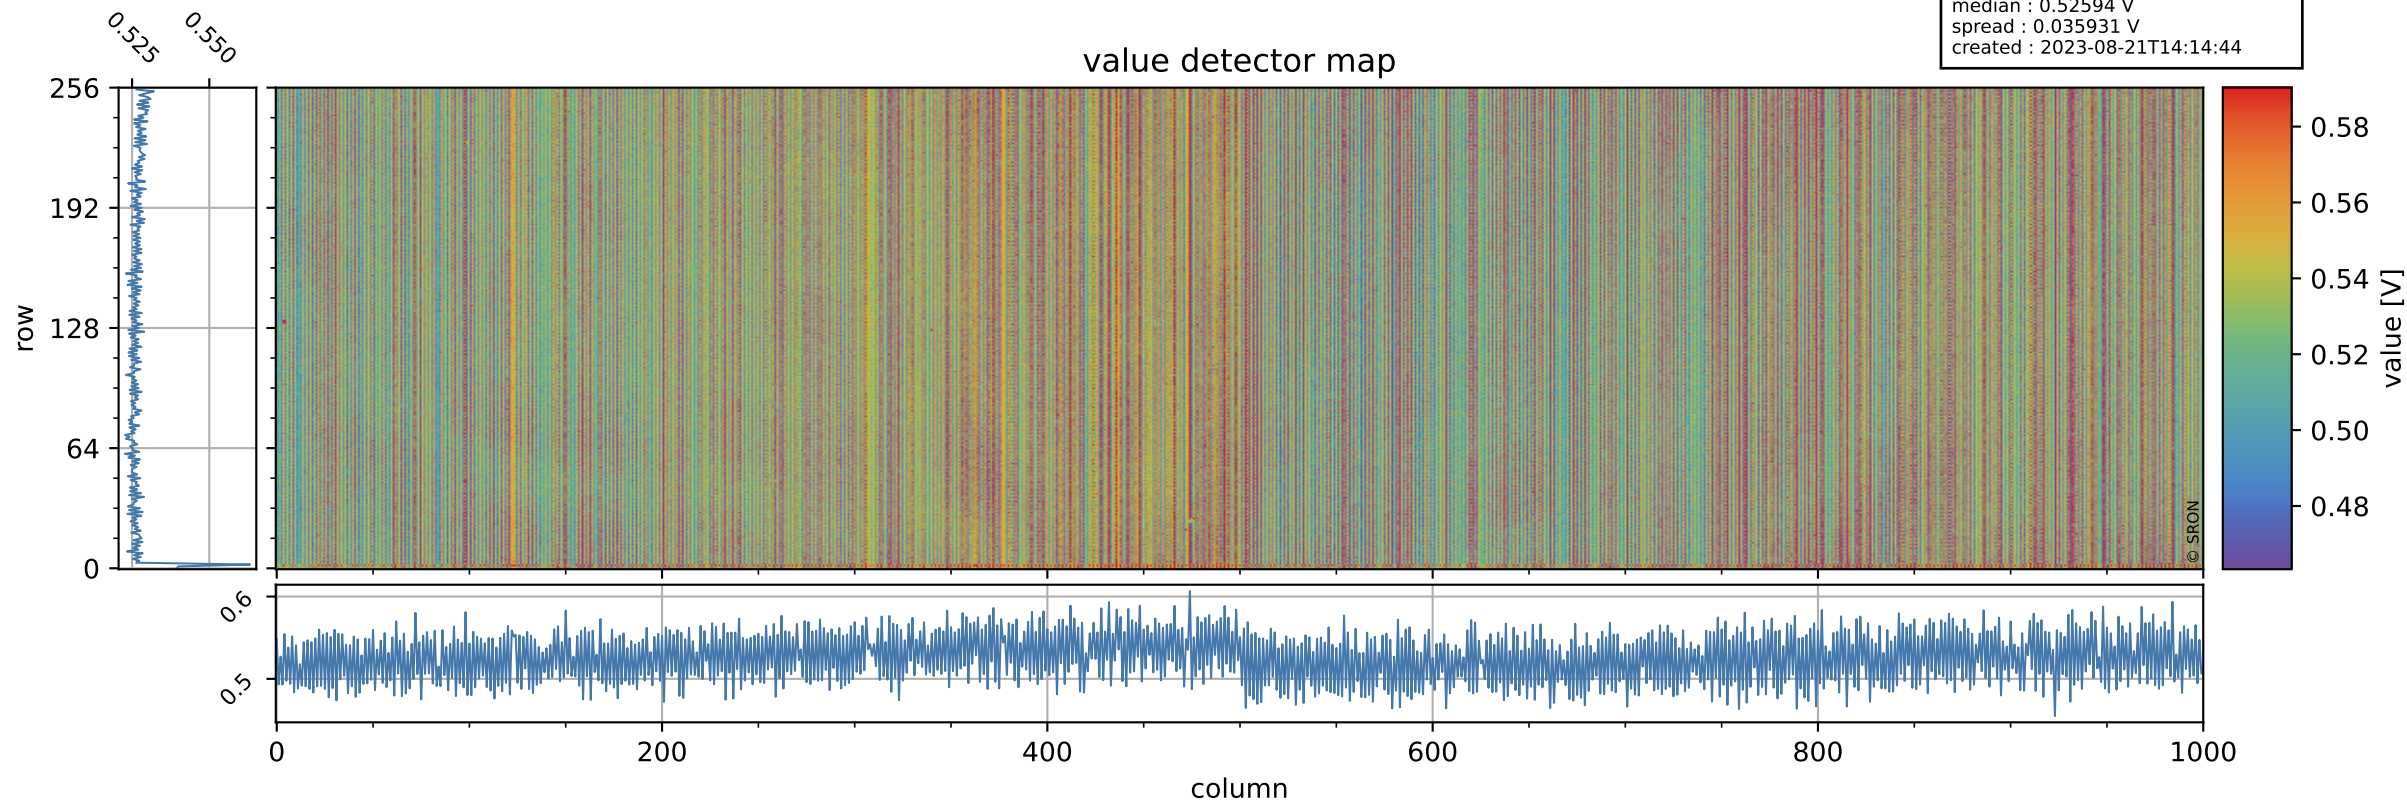

Tropomi SWIR offset (official)

orbits : 18 in [3187, 3232]
coverage : 2018-05-26 / 2018-05-29
median : 0.52594 V
spread : 0.035931 V
created : 2023-08-21T14:14:44

value detector map

Tropomi SWIR offset (official)

orbits : 18 in [3187, 3232]
coverage : 2018-05-26 / 2018-05-29
median : 35.138 μV
spread : 20.532 μV
created : 2023-08-21T14:14:44

Tropomi SWIR offset (official)

orbits : 18 in [3187, 3232]
coverage : 2018-05-26 / 2018-05-29
median : -0.072722 mV
spread : 0.34242 mV
created : 2023-08-21T14:14:44

value compared with SWIR offset CKD

Tropomi SWIR offset (official) ground-tracks of Sentinel-5P

orbits : 18 in [3187, 3232]
coverage : 2018-05-26 / 2018-05-29
created : 2023-08-21T14:14:44

Tropomi SWIR offset (official)

orbits : [2827, 3232]
coverage : 2018-04-30 / 2018-05-29
created : 2023-08-21T14:14:45

trend of detector median & temperatures