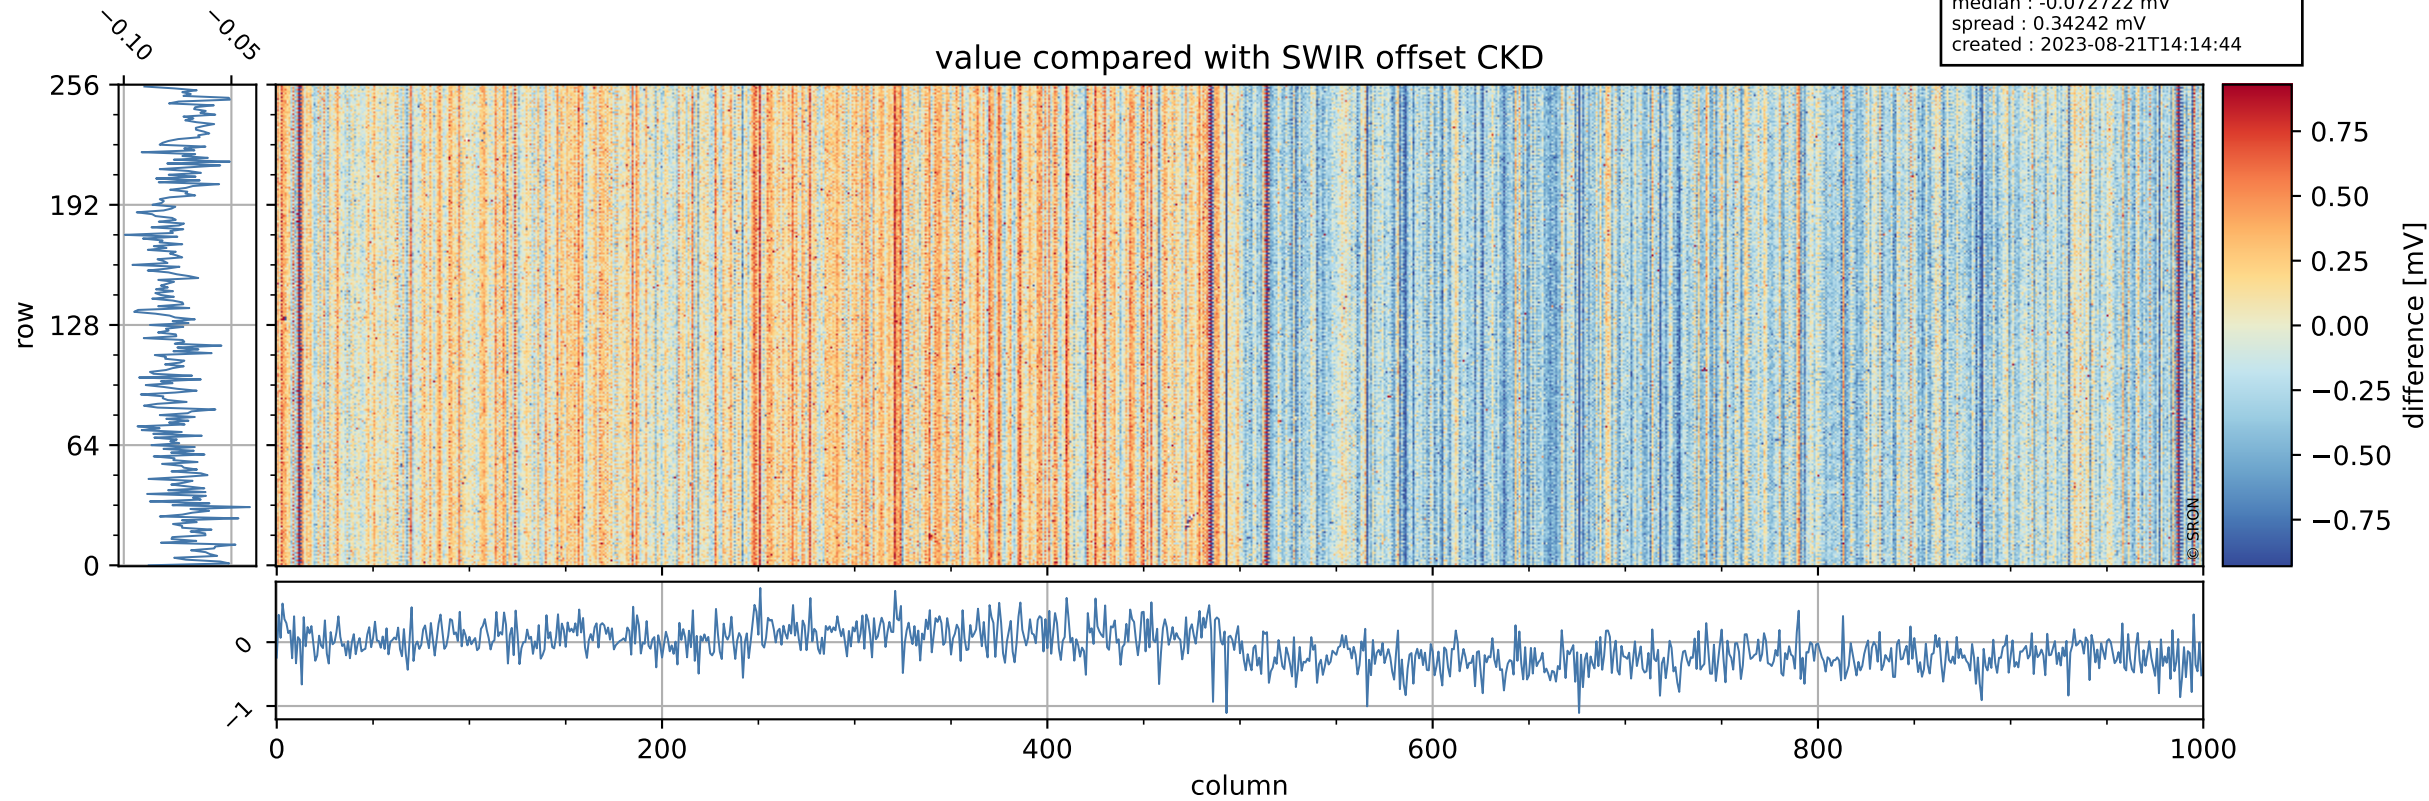

Tropomi SWIR offset (official)

orbits : 18 in [3187, 3232]
coverage : 2018-05-26 / 2018-05-29
median : 0.52594 V
spread : 0.035931 V
created : 2023-08-21T14:14:44

value detector map

Tropomi SWIR offset (official)

orbits : 18 in [3187, 3232]
coverage : 2018-05-26 / 2018-05-29
median : 35.138 μV
spread : 20.532 μV
created : 2023-08-21T14:14:44

Tropomi SWIR offset (official)

orbits : 18 in [3187, 3232]
coverage : 2018-05-26 / 2018-05-29
median : -0.072722 mV
spread : 0.34242 mV
created : 2023-08-21T14:14:44

value compared with SWIR offset CKD

Tropomi SWIR offset (official) ground-tracks of Sentinel-5P

orbits : 18 in [3187, 3232]
coverage : 2018-05-26 / 2018-05-29
created : 2023-08-21T14:14:44

Tropomi SWIR offset (official)

orbits : [2827, 3232]
coverage : 2018-04-30 / 2018-05-29
created : 2023-08-21T14:14:45

trend of detector median & temperatures