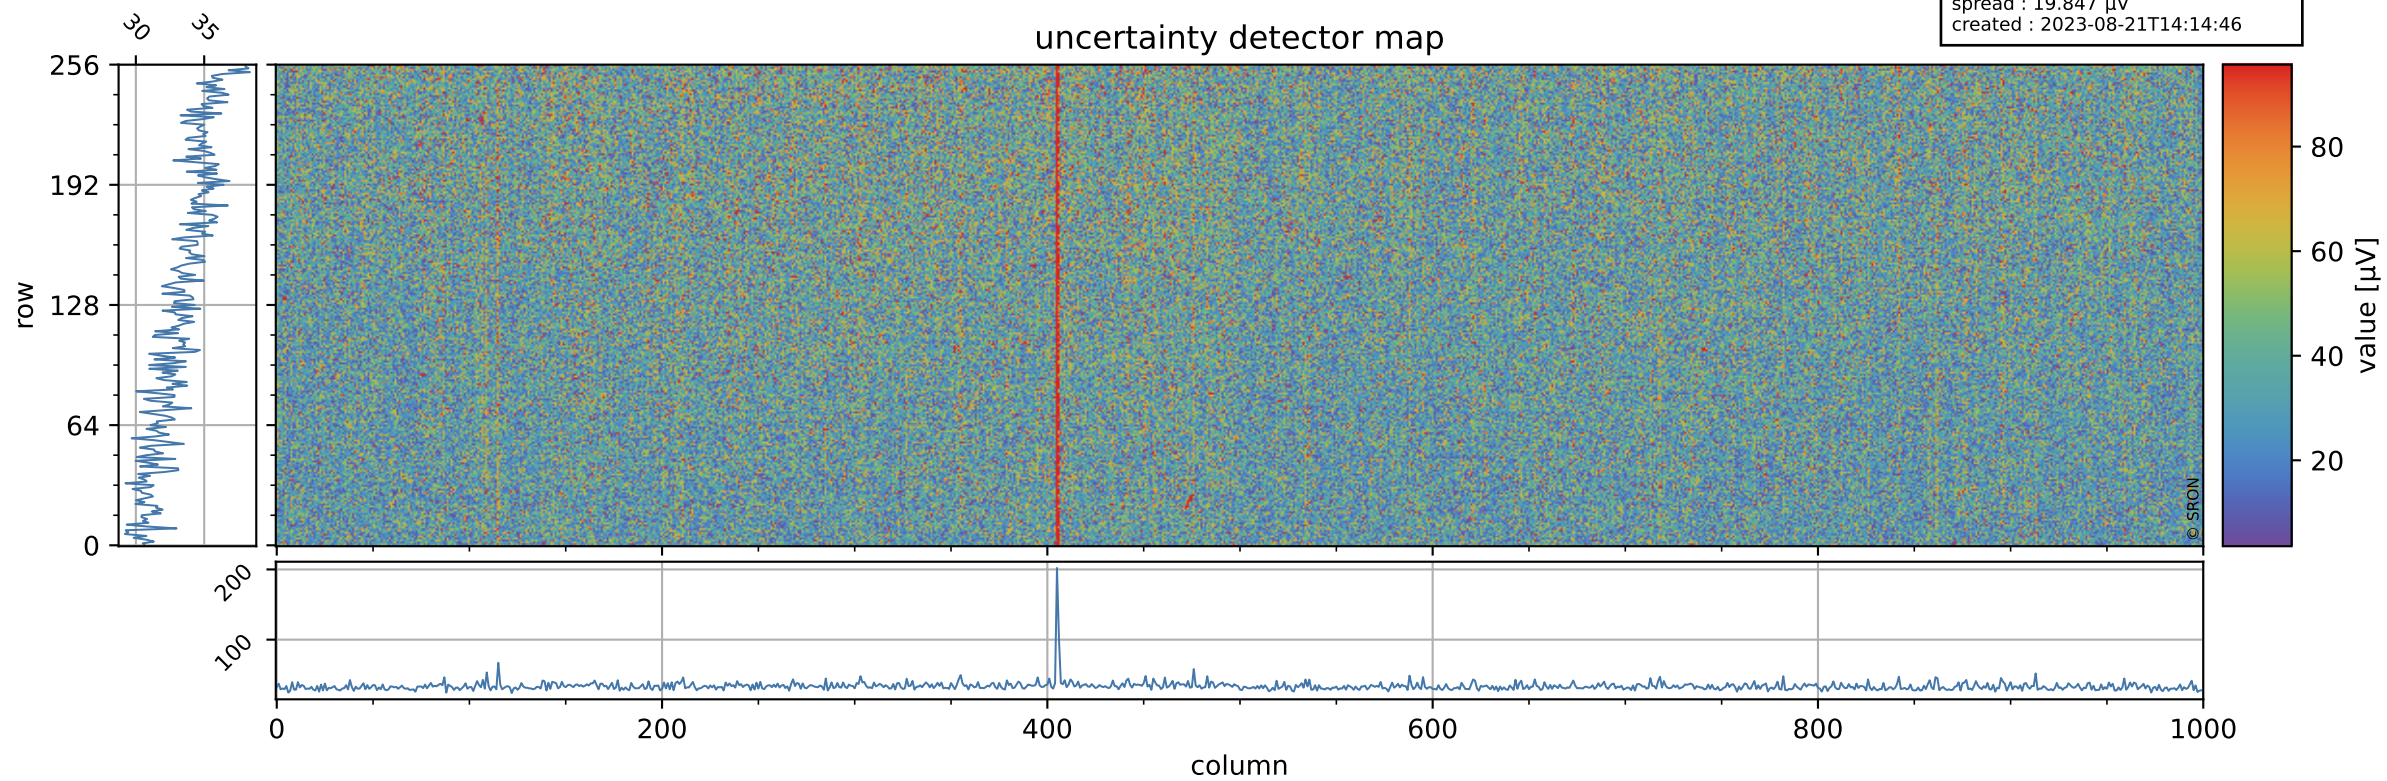

Tropomi SWIR offset (official)

orbits : 19 in [3202, 3247]
coverage : 2018-05-27 / 2018-05-30
median : 0.52594 V
spread : 0.03593 V
created : 2023-08-21T14:14:45

value detector map

Tropomi SWIR offset (official)

orbits : 19 in [3202, 3247]
coverage : 2018-05-27 / 2018-05-30
median : 33.873 μV
spread : 19.847 μV
created : 2023-08-21T14:14:46

Tropomi SWIR offset (official)

orbits : 19 in [3202, 3247]
coverage : 2018-05-27 / 2018-05-30
median : -0.076366 mV
spread : 0.3462 mV
created : 2023-08-21T14:14:46

value compared with SWIR offset CKD

Tropomi SWIR offset (official) ground-tracks of Sentinel-5P

orbits : 19 in [3202, 3247]
coverage : 2018-05-27 / 2018-05-30
created : 2023-08-21T14:14:46

Tropomi SWIR offset (official)

orbits : [2827, 3247]
coverage : 2018-04-30 / 2018-05-30
created : 2023-08-21T14:14:46

trend of detector median & temperatures