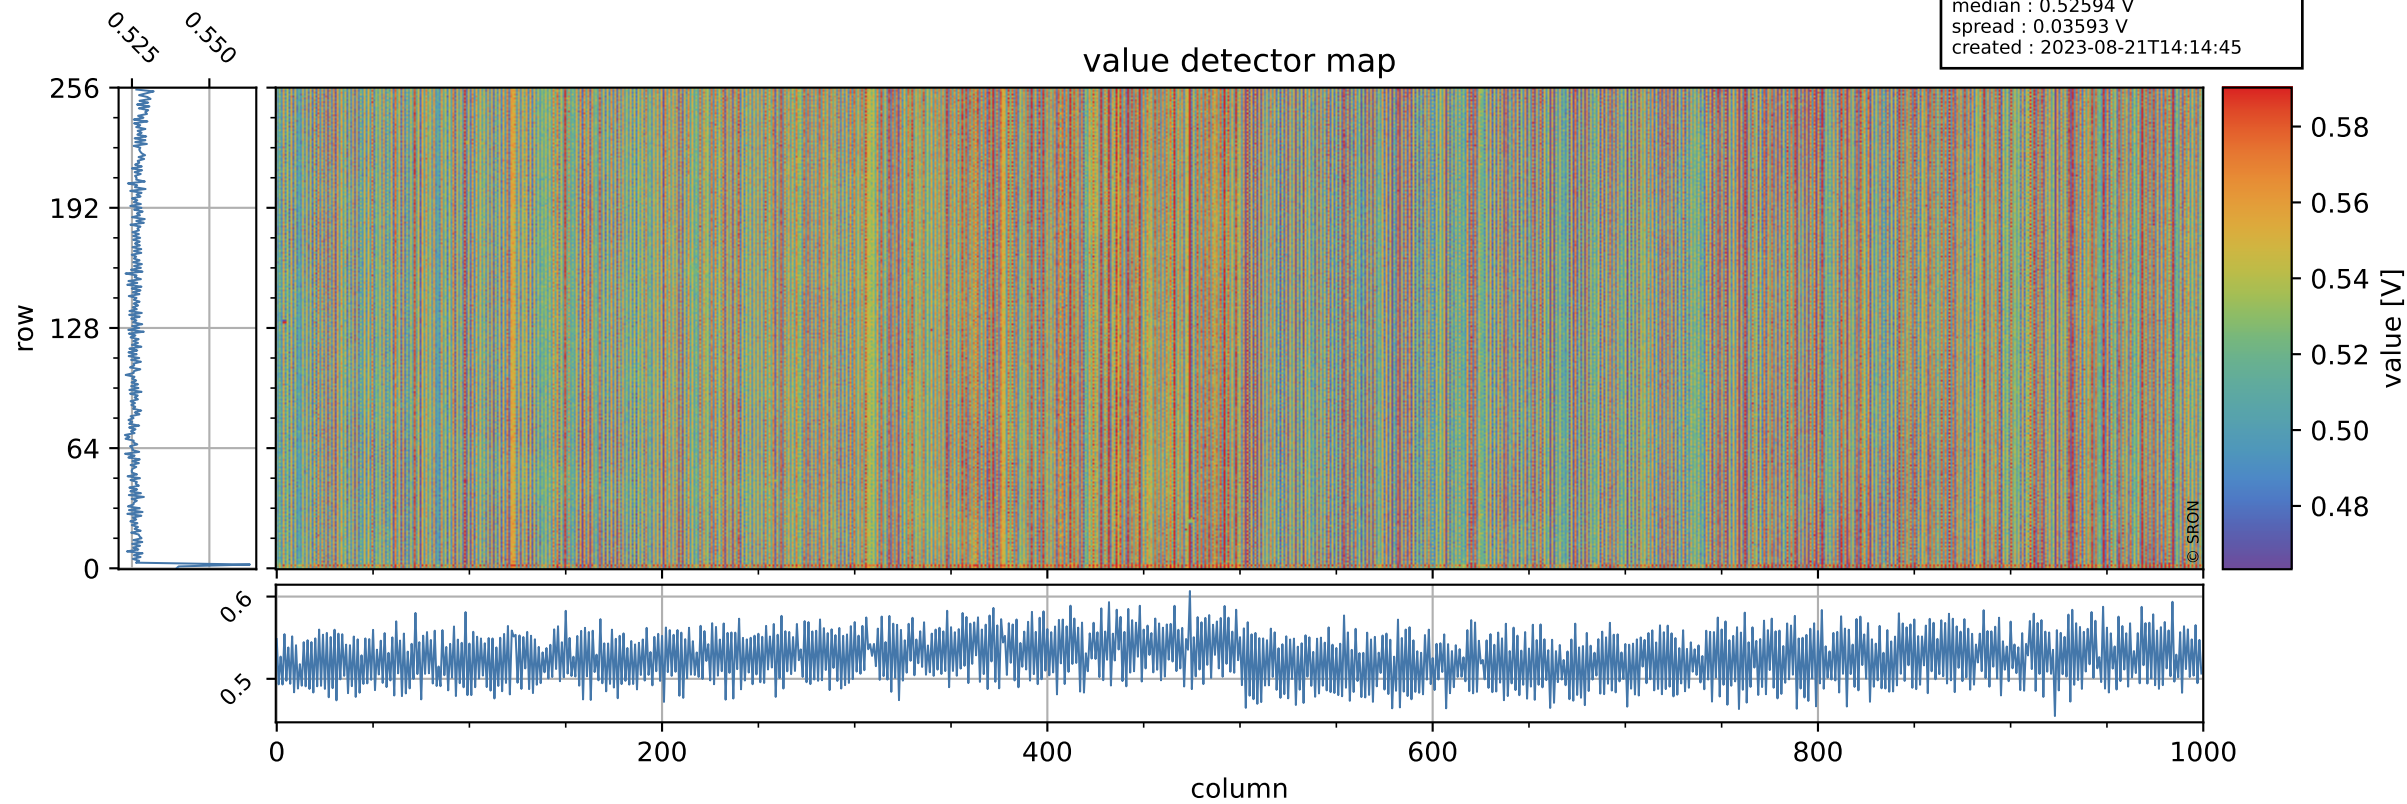

Tropomi SWIR offset (official)

orbits : 19 in [3202, 3247]
coverage : 2018-05-27 / 2018-05-30
median : 0.52594 V
spread : 0.03593 V
created : 2023-08-21T14:14:45

value detector map

Tropomi SWIR offset (official)

orbits : 19 in [3202, 3247]
coverage : 2018-05-27 / 2018-05-30
median : 33.873 μV
spread : 19.847 μV
created : 2023-08-21T14:14:46

Tropomi SWIR offset (official)

orbits : 19 in [3202, 3247]
coverage : 2018-05-27 / 2018-05-30
median : -0.076366 mV
spread : 0.3462 mV
created : 2023-08-21T14:14:46

value compared with SWIR offset CKD

Tropomi SWIR offset (official) ground-tracks of Sentinel-5P

orbits : 19 in [3202, 3247]
coverage : 2018-05-27 / 2018-05-30
created : 2023-08-21T14:14:46

Tropomi SWIR offset (official)

orbits : [2827, 3247]
coverage : 2018-04-30 / 2018-05-30
created : 2023-08-21T14:14:46

trend of detector median & temperatures