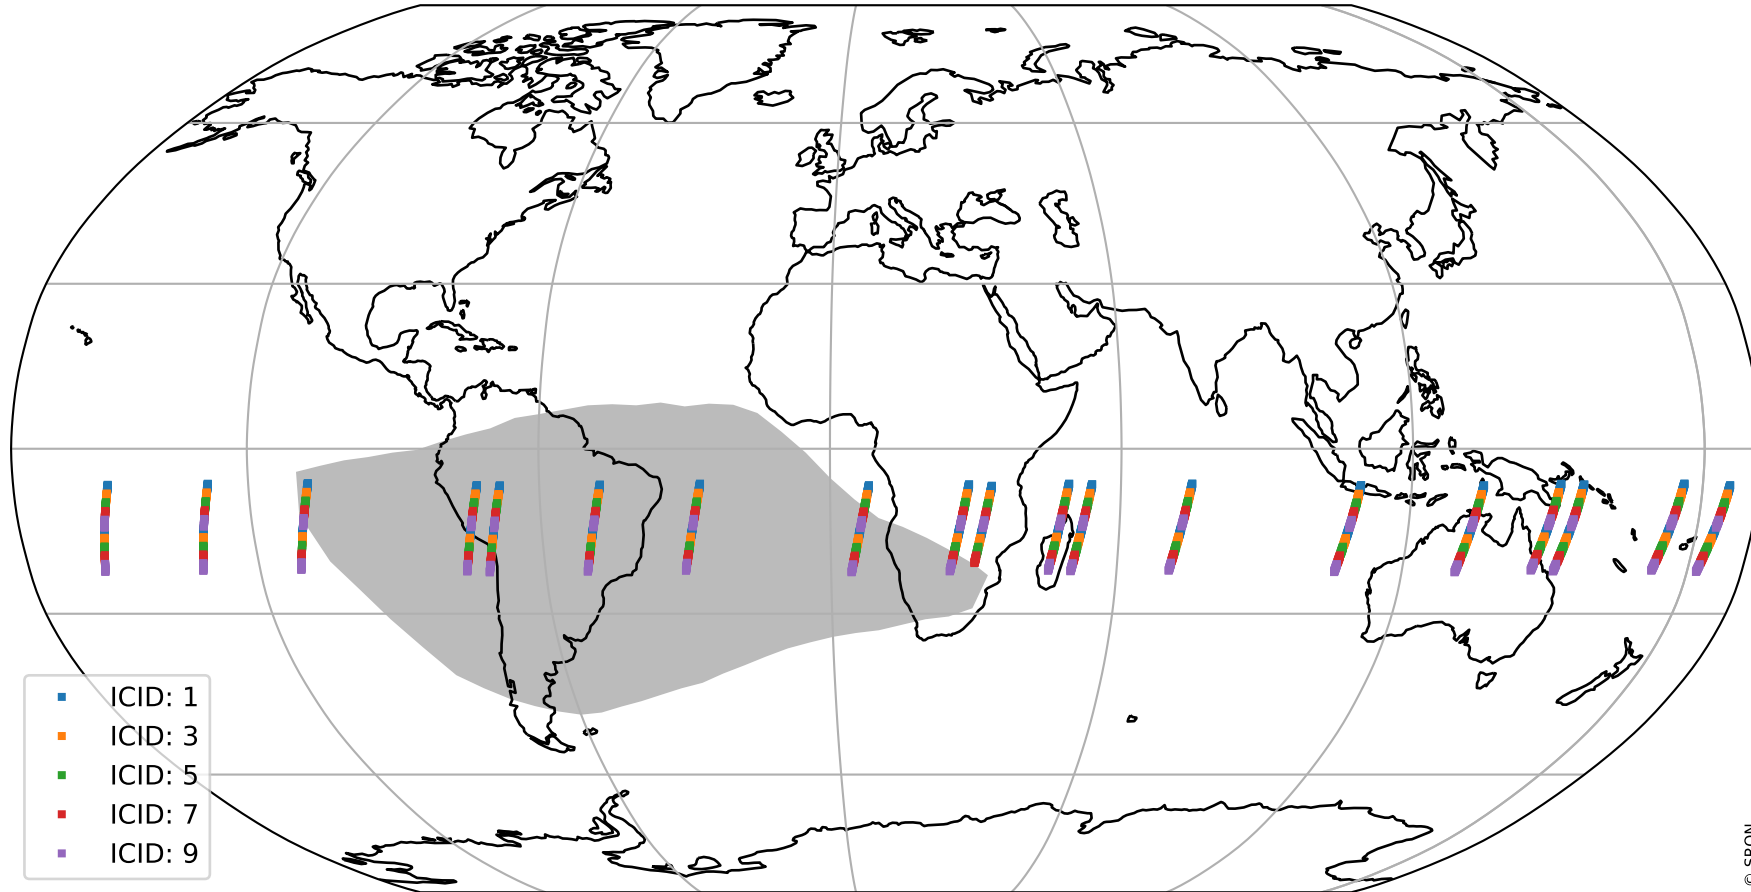

Tropomi SWIR offset (official)

orbits : 19 in [3202, 3247]
coverage : 2018-05-27 / 2018-05-30
median : 0.52594 V
spread : 0.03593 V
created : 2023-08-21T14:14:45

value detector map

Tropomi SWIR offset (official)

orbits : 19 in [3202, 3247]
coverage : 2018-05-27 / 2018-05-30
median : 33.873 μV
spread : 19.847 μV
created : 2023-08-21T14:14:46

Tropomi SWIR offset (official)

orbits : 19 in [3202, 3247]
coverage : 2018-05-27 / 2018-05-30
median : -0.076366 mV
spread : 0.3462 mV
created : 2023-08-21T14:14:46

value compared with SWIR offset CKD

Tropomi SWIR offset (official) ground-tracks of Sentinel-5P

orbits : 19 in [3202, 3247]
coverage : 2018-05-27 / 2018-05-30
created : 2023-08-21T14:14:46

Tropomi SWIR offset (official)

orbits : [2827, 3247]
coverage : 2018-04-30 / 2018-05-30
created : 2023-08-21T14:14:46

trend of detector median & temperatures