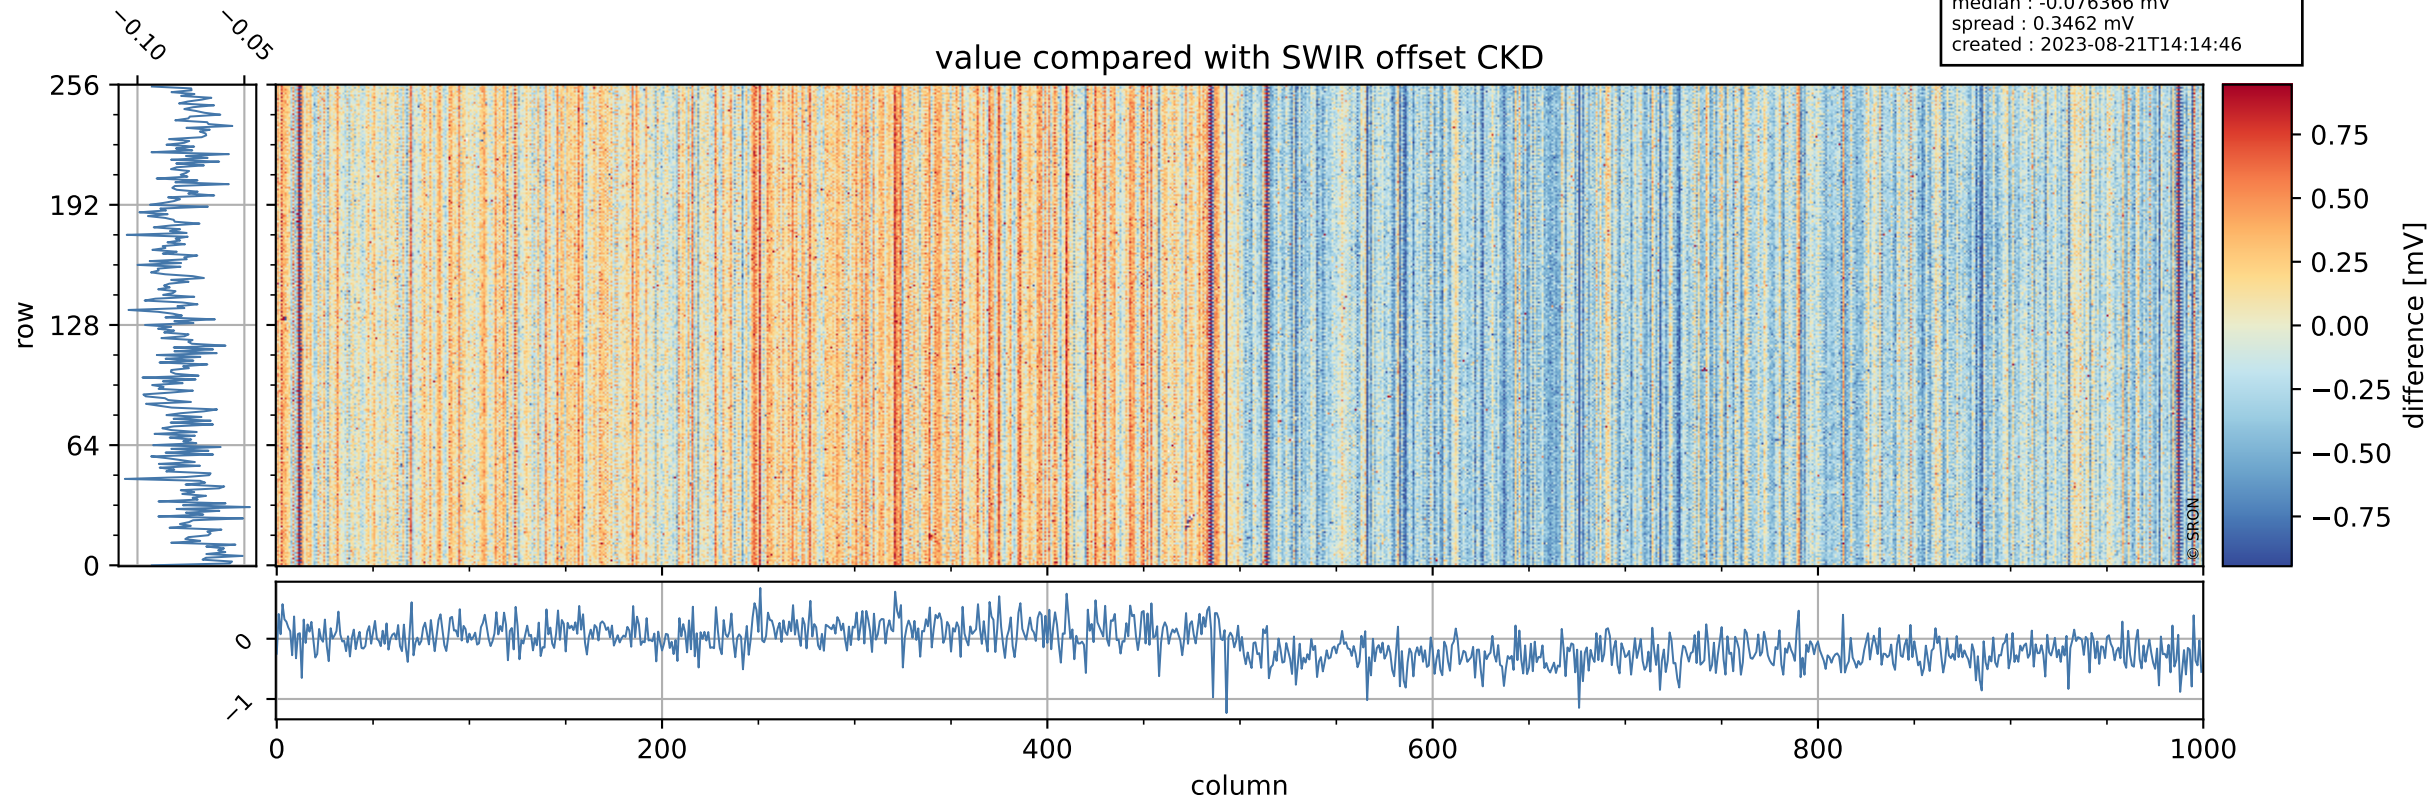

Tropomi SWIR offset (official)

orbits : 19 in [3202, 3247]
coverage : 2018-05-27 / 2018-05-30
median : 0.52594 V
spread : 0.03593 V
created : 2023-08-21T14:14:45

value detector map

Tropomi SWIR offset (official)

orbits : 19 in [3202, 3247]
coverage : 2018-05-27 / 2018-05-30
median : 33.873 μV
spread : 19.847 μV
created : 2023-08-21T14:14:46

Tropomi SWIR offset (official)

orbits : 19 in [3202, 3247]
coverage : 2018-05-27 / 2018-05-30
median : -0.076366 mV
spread : 0.3462 mV
created : 2023-08-21T14:14:46

value compared with SWIR offset CKD

Tropomi SWIR offset (official) ground-tracks of Sentinel-5P

orbits : 19 in [3202, 3247]
coverage : 2018-05-27 / 2018-05-30
created : 2023-08-21T14:14:46

Tropomi SWIR offset (official)

orbits : [2827, 3247]
coverage : 2018-04-30 / 2018-05-30
created : 2023-08-21T14:14:46

trend of detector median & temperatures