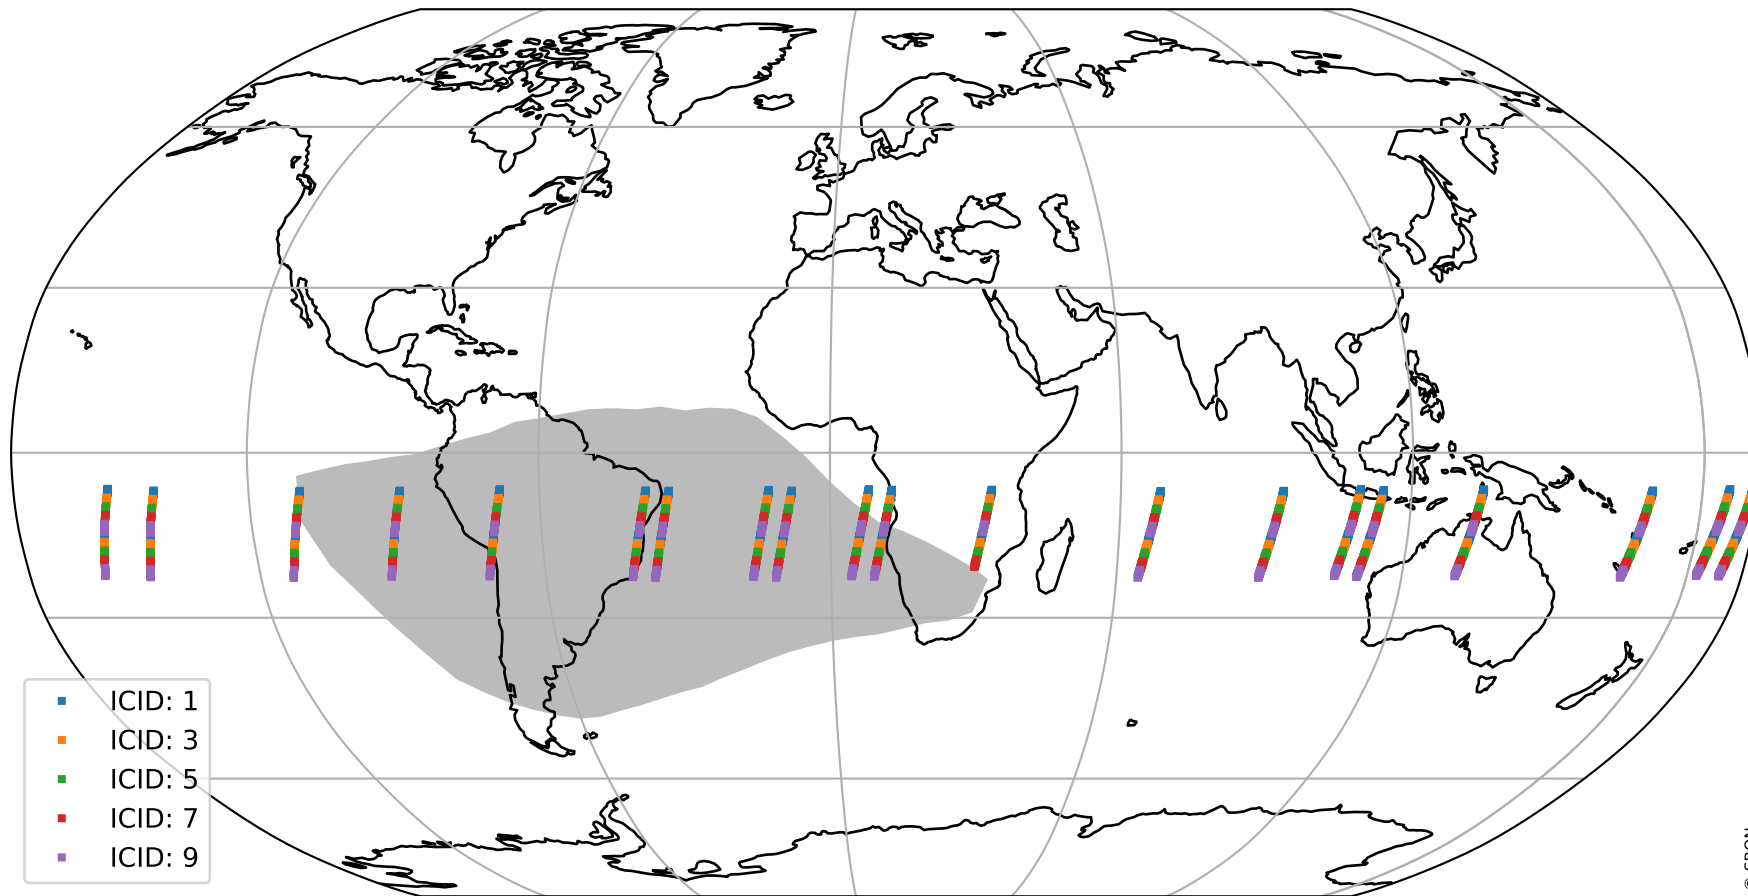

# Tropomi SWIR offset (official)

orbits : 20 in [3232, 3277]  
coverage : 2018-05-29 / 2018-06-01  
median : 34.356  $\mu\text{V}$   
spread : 20.216  $\mu\text{V}$   
created : 2023-08-21T14:14:49

# Tropomi SWIR offset (official)

value compared with SWIR offset CKD

orbits : 20 in [3232, 3277]  
coverage : 2018-05-29 / 2018-06-01  
median : -0.084991 mV  
spread : 0.34971 mV  
created : 2023-08-21T14:14:50

# Tropomi SWIR offset (official) ground-tracks of Sentinel-5P

orbits : 20 in [3232, 3277]  
coverage : 2018-05-29 / 2018-06-01  
created : 2023-08-21T14:14:50

# Tropomi SWIR offset (official)

orbits : [2827, 3277]  
coverage : 2018-04-30 / 2018-06-01  
created : 2023-08-21T14:14:50