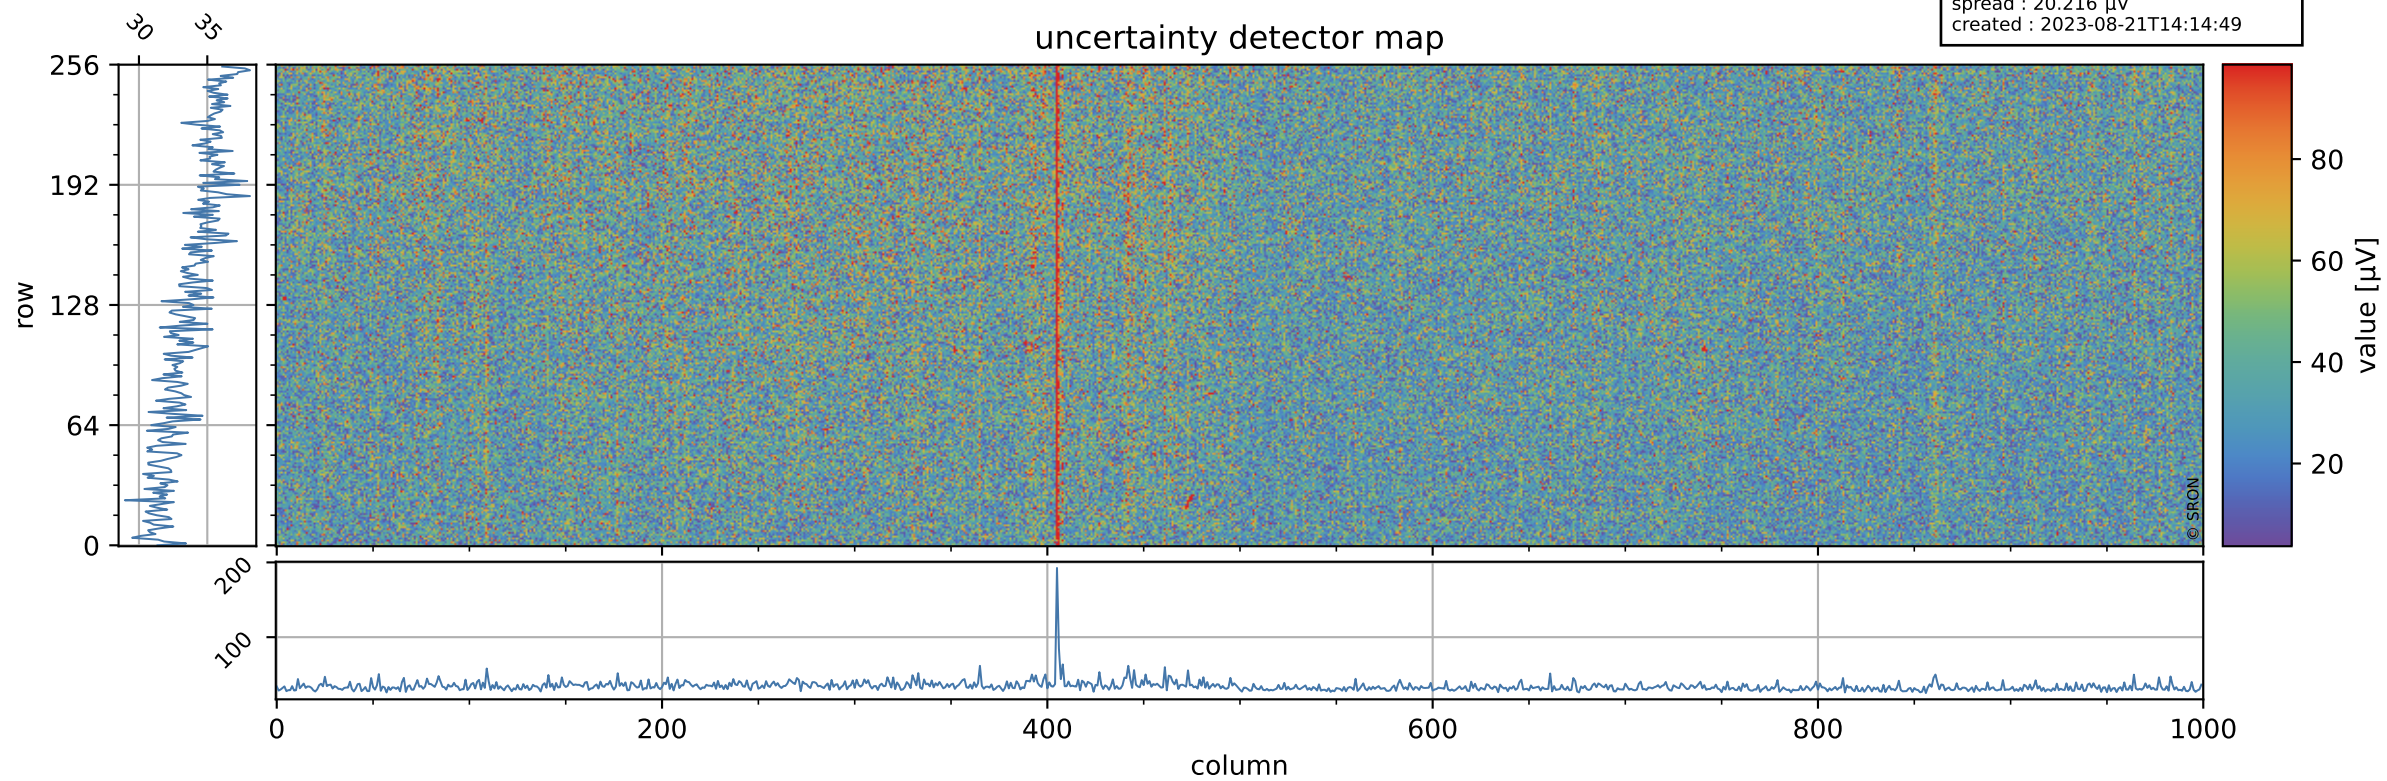

# Tropomi SWIR offset (official)

orbits : 20 in [3232, 3277]  
coverage : 2018-05-29 / 2018-06-01  
median : 0.52593 V  
spread : 0.035932 V  
created : 2023-08-21T14:14:49

## value detector map

# Tropomi SWIR offset (official)

orbits : 20 in [3232, 3277]  
coverage : 2018-05-29 / 2018-06-01  
median : 34.356  $\mu\text{V}$   
spread : 20.216  $\mu\text{V}$   
created : 2023-08-21T14:14:49

# Tropomi SWIR offset (official) ground-tracks of Sentinel-5P

orbits : 20 in [3232, 3277]  
coverage : 2018-05-29 / 2018-06-01  
created : 2023-08-21T14:14:50