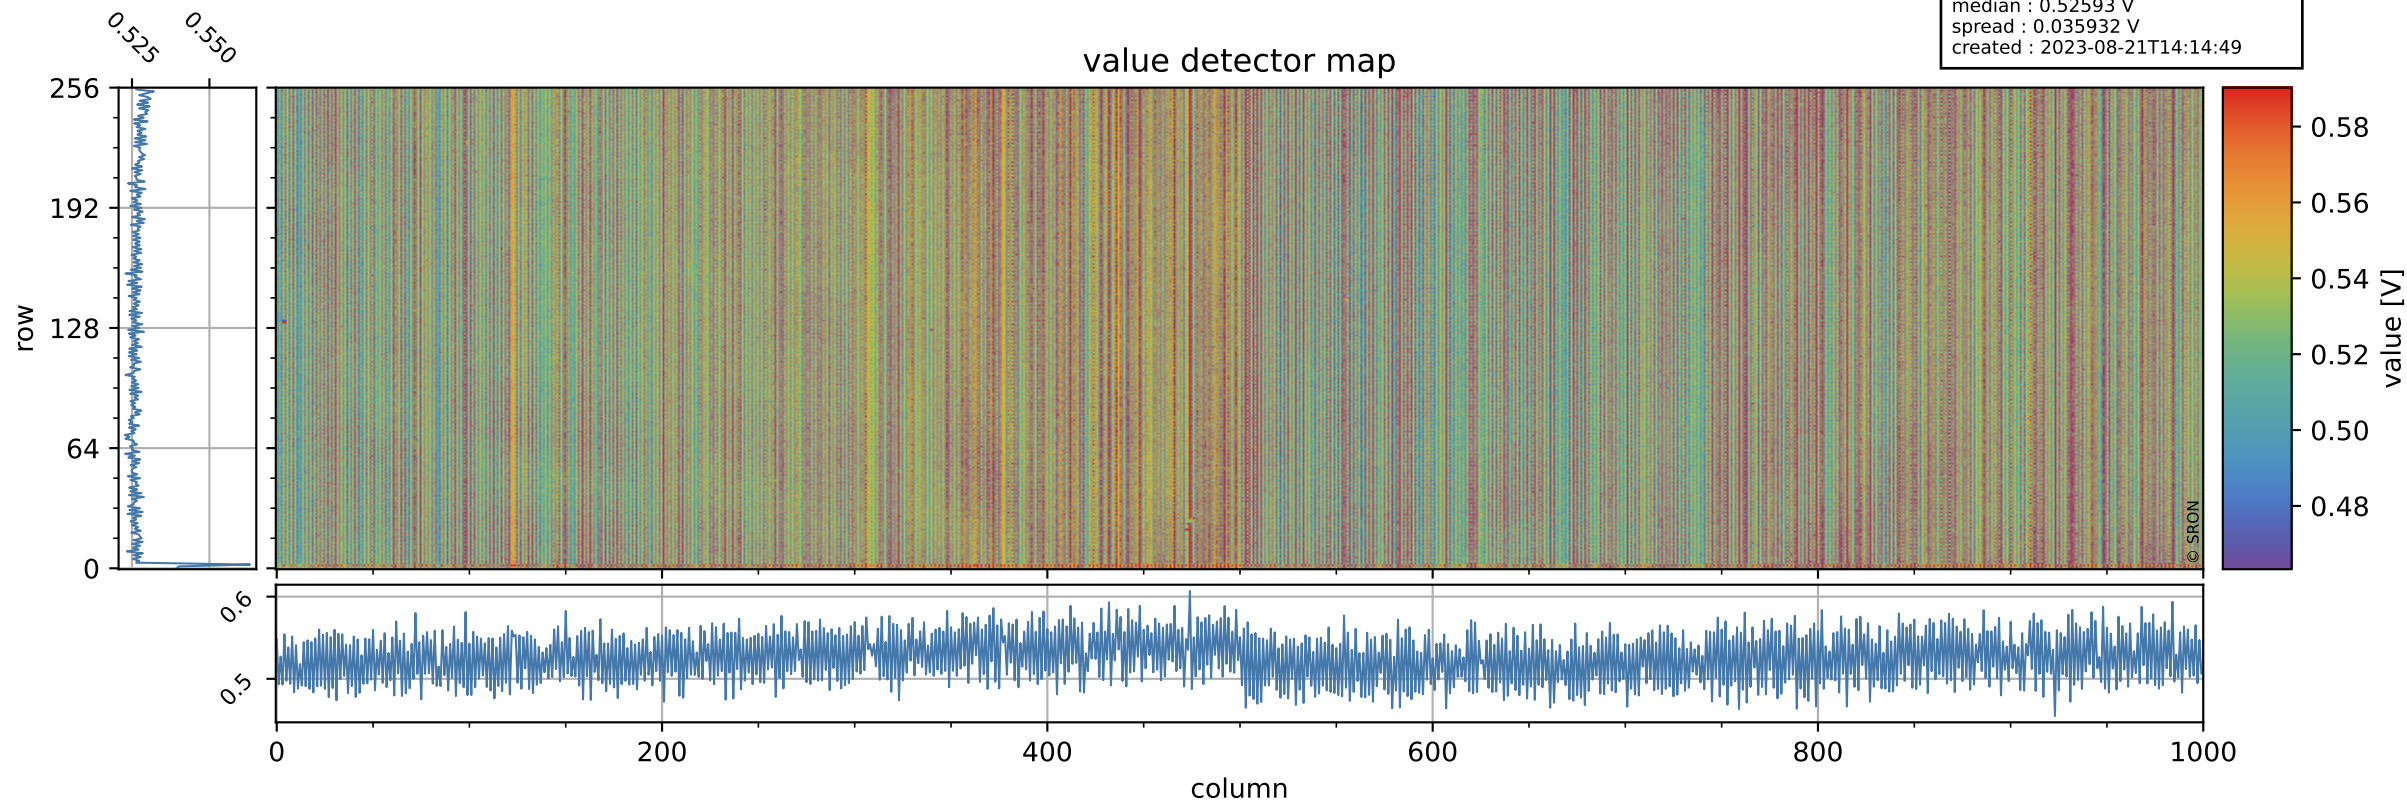

# Tropomi SWIR offset (official)

orbits : 20 in [3232, 3277]  
coverage : 2018-05-29 / 2018-06-01  
median : 0.52593 V  
spread : 0.035932 V  
created : 2023-08-21T14:14:49

## value detector map

# Tropomi SWIR offset (official)

orbits : 20 in [3232, 3277]  
coverage : 2018-05-29 / 2018-06-01  
median : 34.356  $\mu\text{V}$   
spread : 20.216  $\mu\text{V}$   
created : 2023-08-21T14:14:49

# Tropomi SWIR offset (official) ground-tracks of Sentinel-5P

orbits : 20 in [3232, 3277]  
coverage : 2018-05-29 / 2018-06-01  
created : 2023-08-21T14:14:50