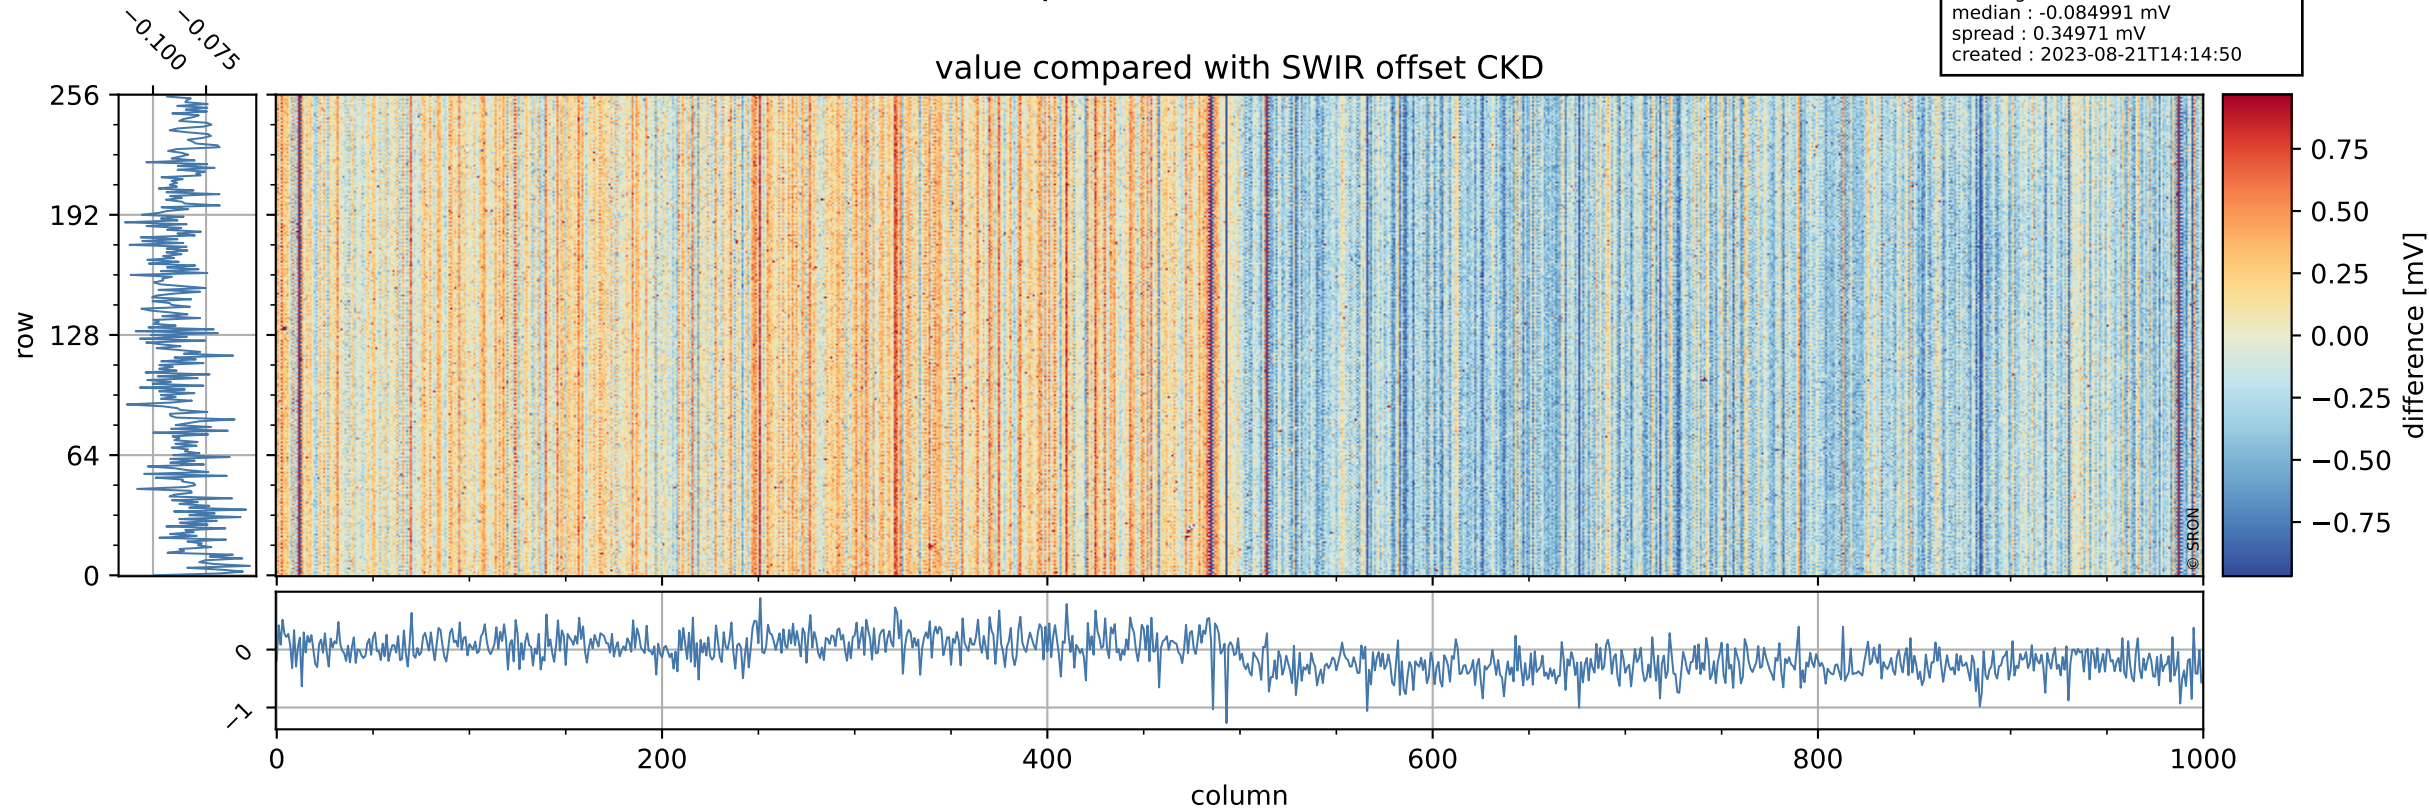

## value detector map

# Tropomi SWIR offset (official)

orbits : 20 in [3232, 3277]  
coverage : 2018-05-29 / 2018-06-01  
median : 34.356  $\mu\text{V}$   
spread : 20.216  $\mu\text{V}$   
created : 2023-08-21T14:14:49

# Tropomi SWIR offset (official)

value compared with SWIR offset CKD

orbits : 20 in [3232, 3277]  
coverage : 2018-05-29 / 2018-06-01  
median : -0.084991 mV  
spread : 0.34971 mV  
created : 2023-08-21T14:14:50

# Tropomi SWIR offset (official) ground-tracks of Sentinel-5P

orbits : 20 in [3232, 3277]  
coverage : 2018-05-29 / 2018-06-01  
created : 2023-08-21T14:14:50