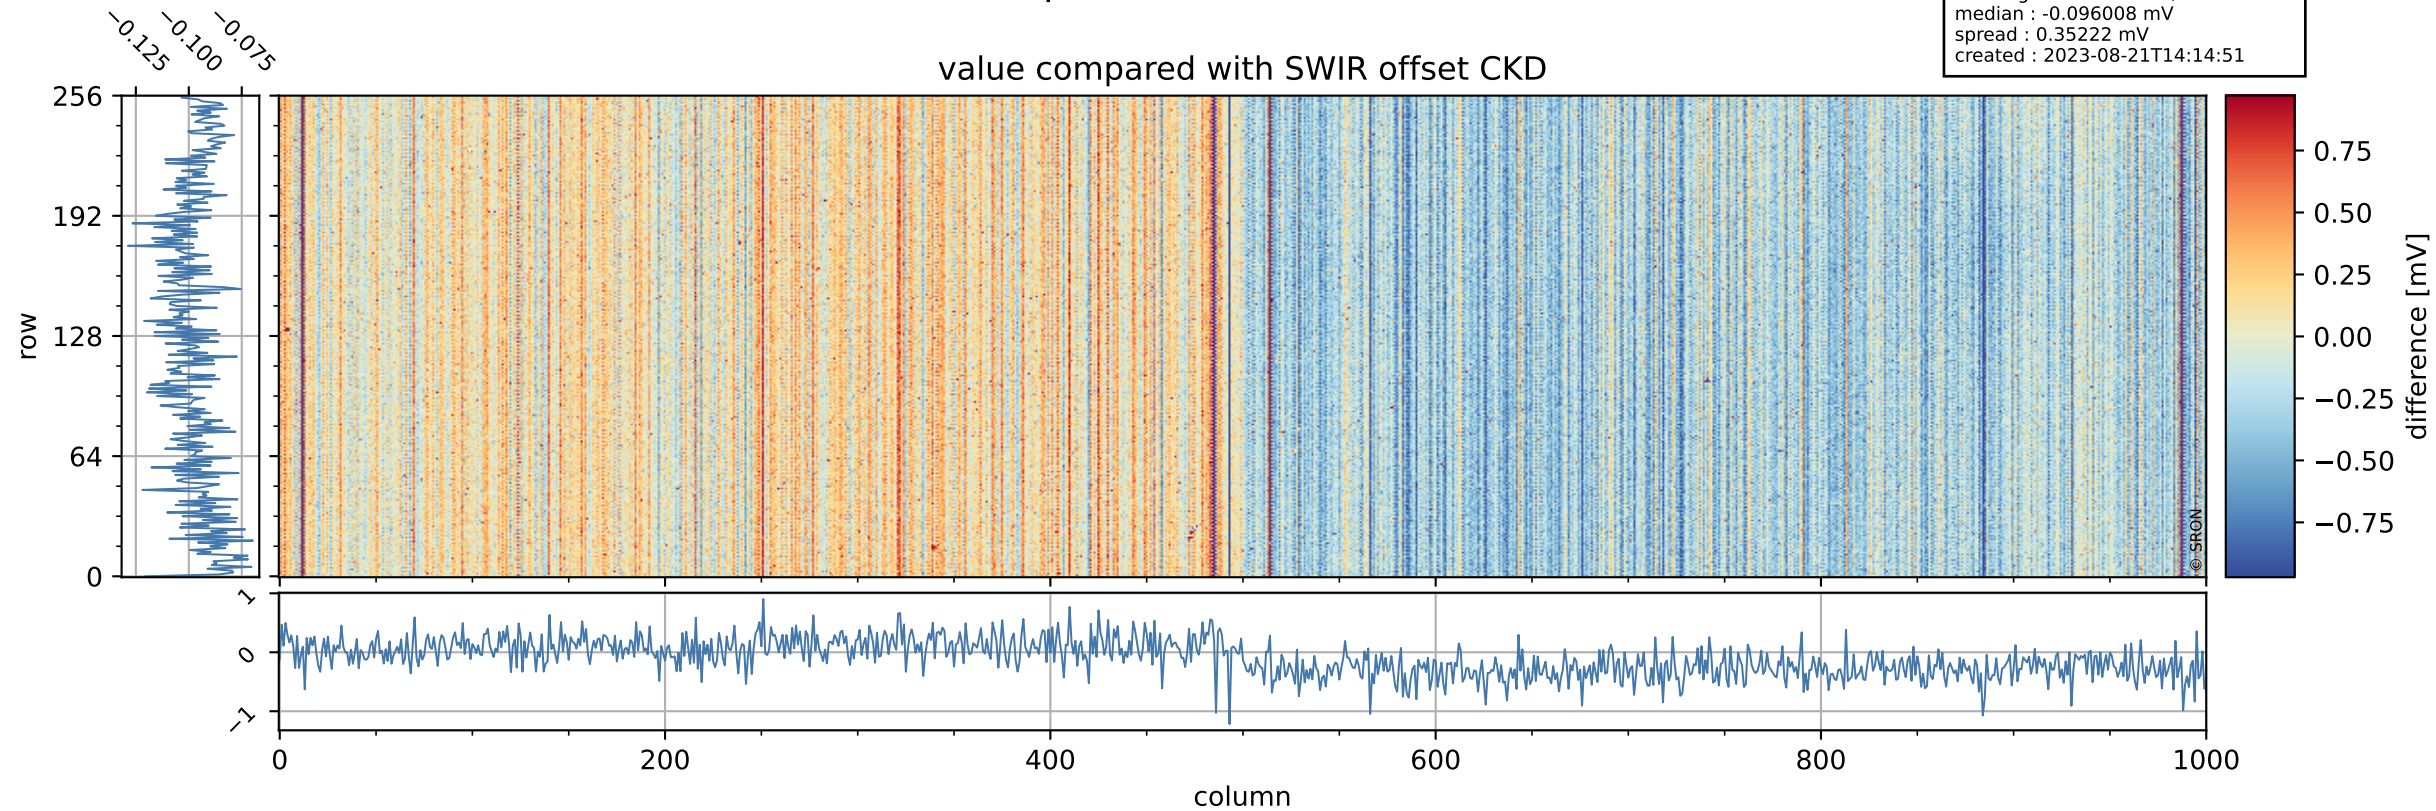

## value detector map

# Tropomi SWIR offset (official)

orbits : 19 in [3247, 3292]  
coverage : 2018-05-30 / 2018-06-02  
median : 33.848  $\mu\text{V}$   
spread : 20.007  $\mu\text{V}$   
created : 2023-08-21T14:14:51

# Tropomi SWIR offset (official) ground-tracks of Sentinel-5P

orbits : 19 in [3247, 3292]  
coverage : 2018-05-30 / 2018-06-02  
created : 2023-08-21T14:14:52

# Tropomi SWIR offset (official)

orbits : [2827, 3292]  
coverage : 2018-04-30 / 2018-06-02  
created : 2023-08-21T14:14:52