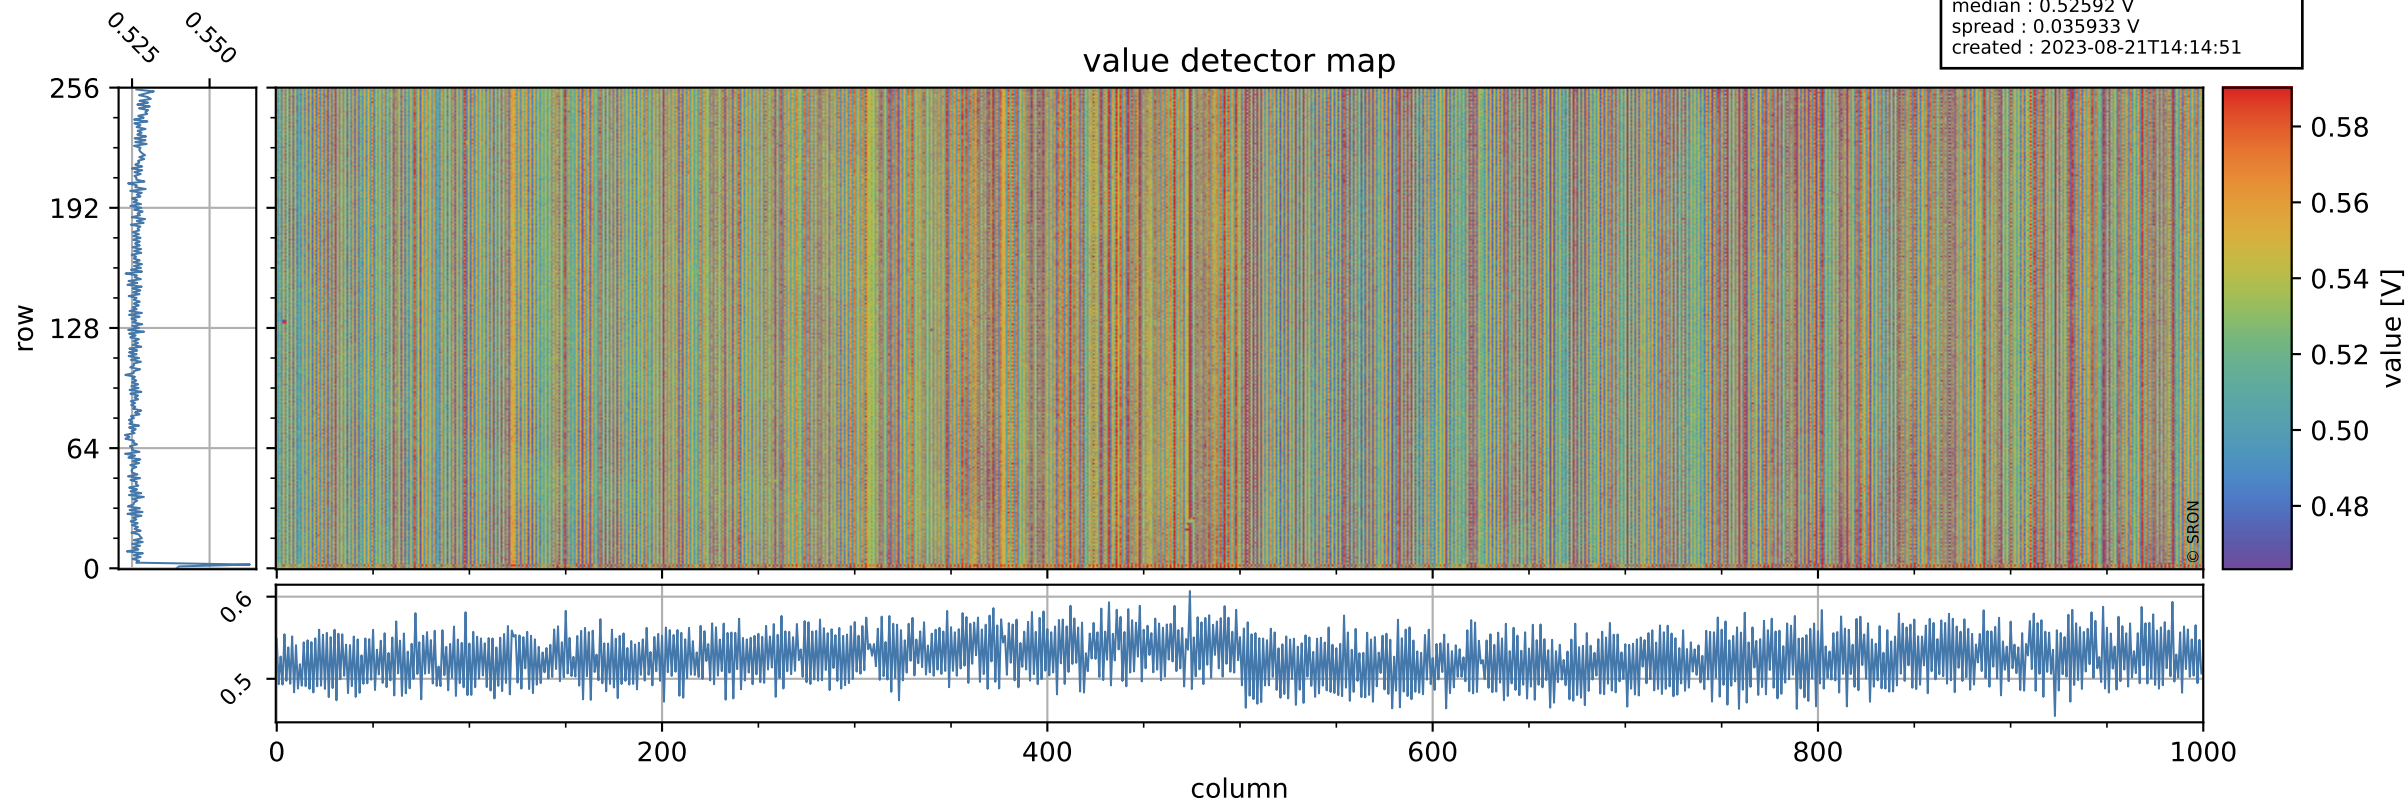

# Tropomi SWIR offset (official)

orbits : 19 in [3247, 3292]  
coverage : 2018-05-30 / 2018-06-02  
median : 0.52592 V  
spread : 0.035933 V  
created : 2023-08-21T14:14:51

## value detector map

# Tropomi SWIR offset (official)

orbits : 19 in [3247, 3292]  
coverage : 2018-05-30 / 2018-06-02  
median : 33.848  $\mu\text{V}$   
spread : 20.007  $\mu\text{V}$   
created : 2023-08-21T14:14:51

# Tropomi SWIR offset (official) ground-tracks of Sentinel-5P

orbits : 19 in [3247, 3292]  
coverage : 2018-05-30 / 2018-06-02  
created : 2023-08-21T14:14:52