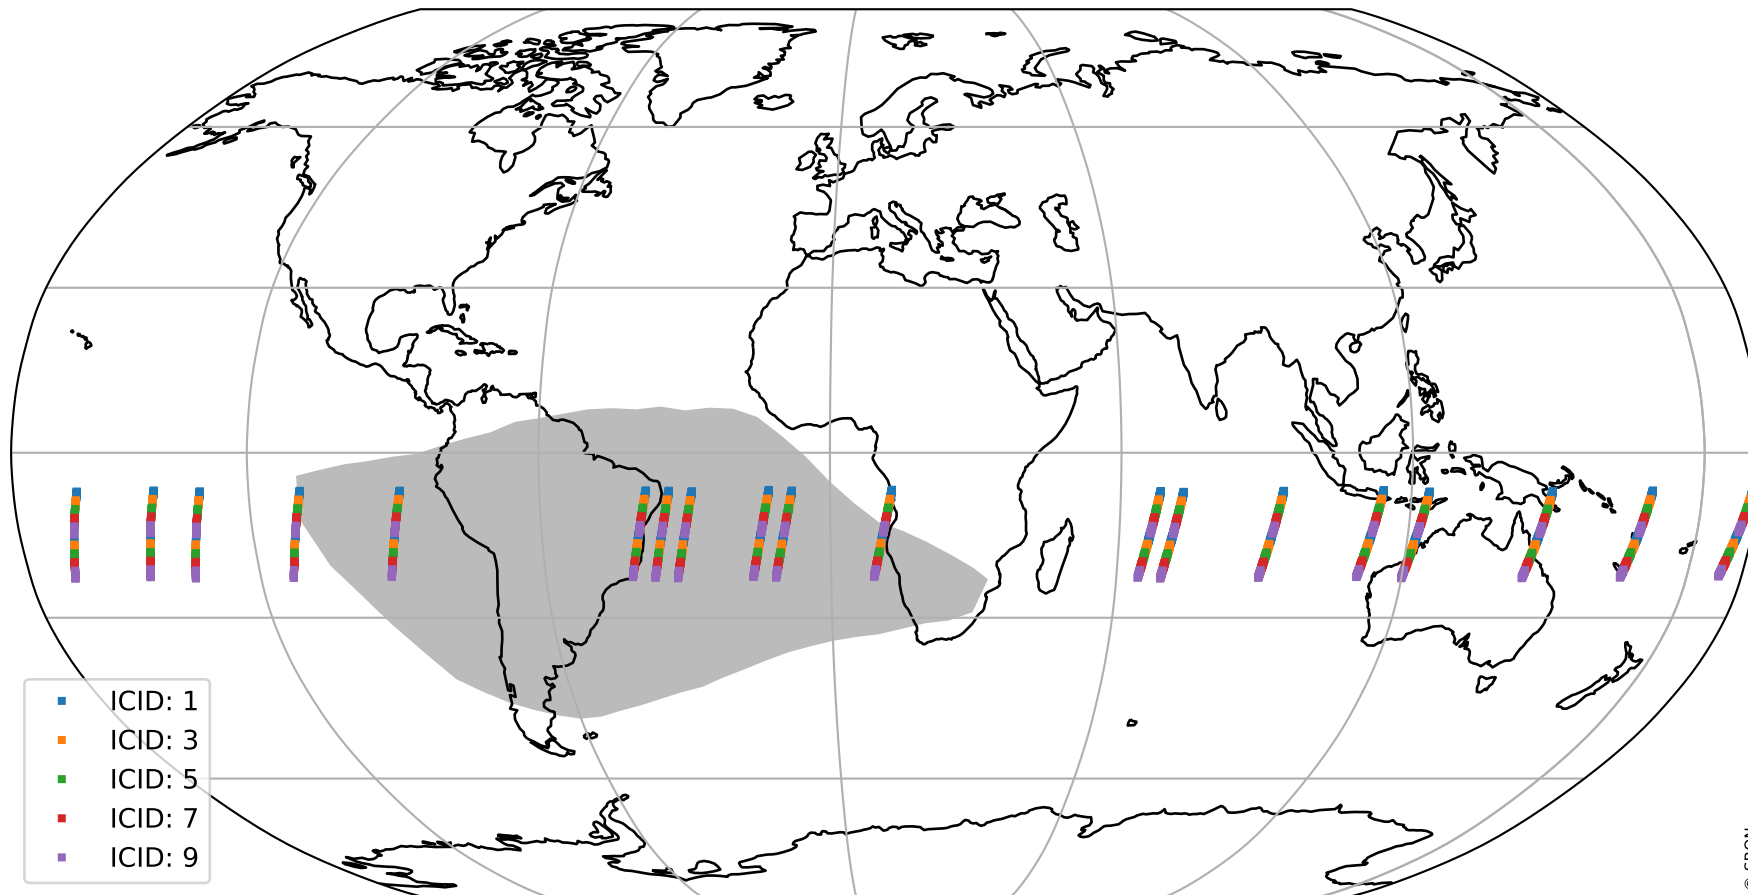

# Tropomi SWIR offset (official)

orbits : 19 in [3247, 3292]  
coverage : 2018-05-30 / 2018-06-02  
median : 33.848  $\mu\text{V}$   
spread : 20.007  $\mu\text{V}$   
created : 2023-08-21T14:14:51

# Tropomi SWIR offset (official)

value compared with SWIR offset CKD

orbits : 19 in [3247, 3292]  
coverage : 2018-05-30 / 2018-06-02  
median : -0.096008 mV  
spread : 0.35222 mV  
created : 2023-08-21T14:14:51

# Tropomi SWIR offset (official) ground-tracks of Sentinel-5P

orbits : 19 in [3247, 3292]  
coverage : 2018-05-30 / 2018-06-02  
created : 2023-08-21T14:14:52

# Tropomi SWIR offset (official)

orbits : [2827, 3292]  
coverage : 2018-04-30 / 2018-06-02  
created : 2023-08-21T14:14:52