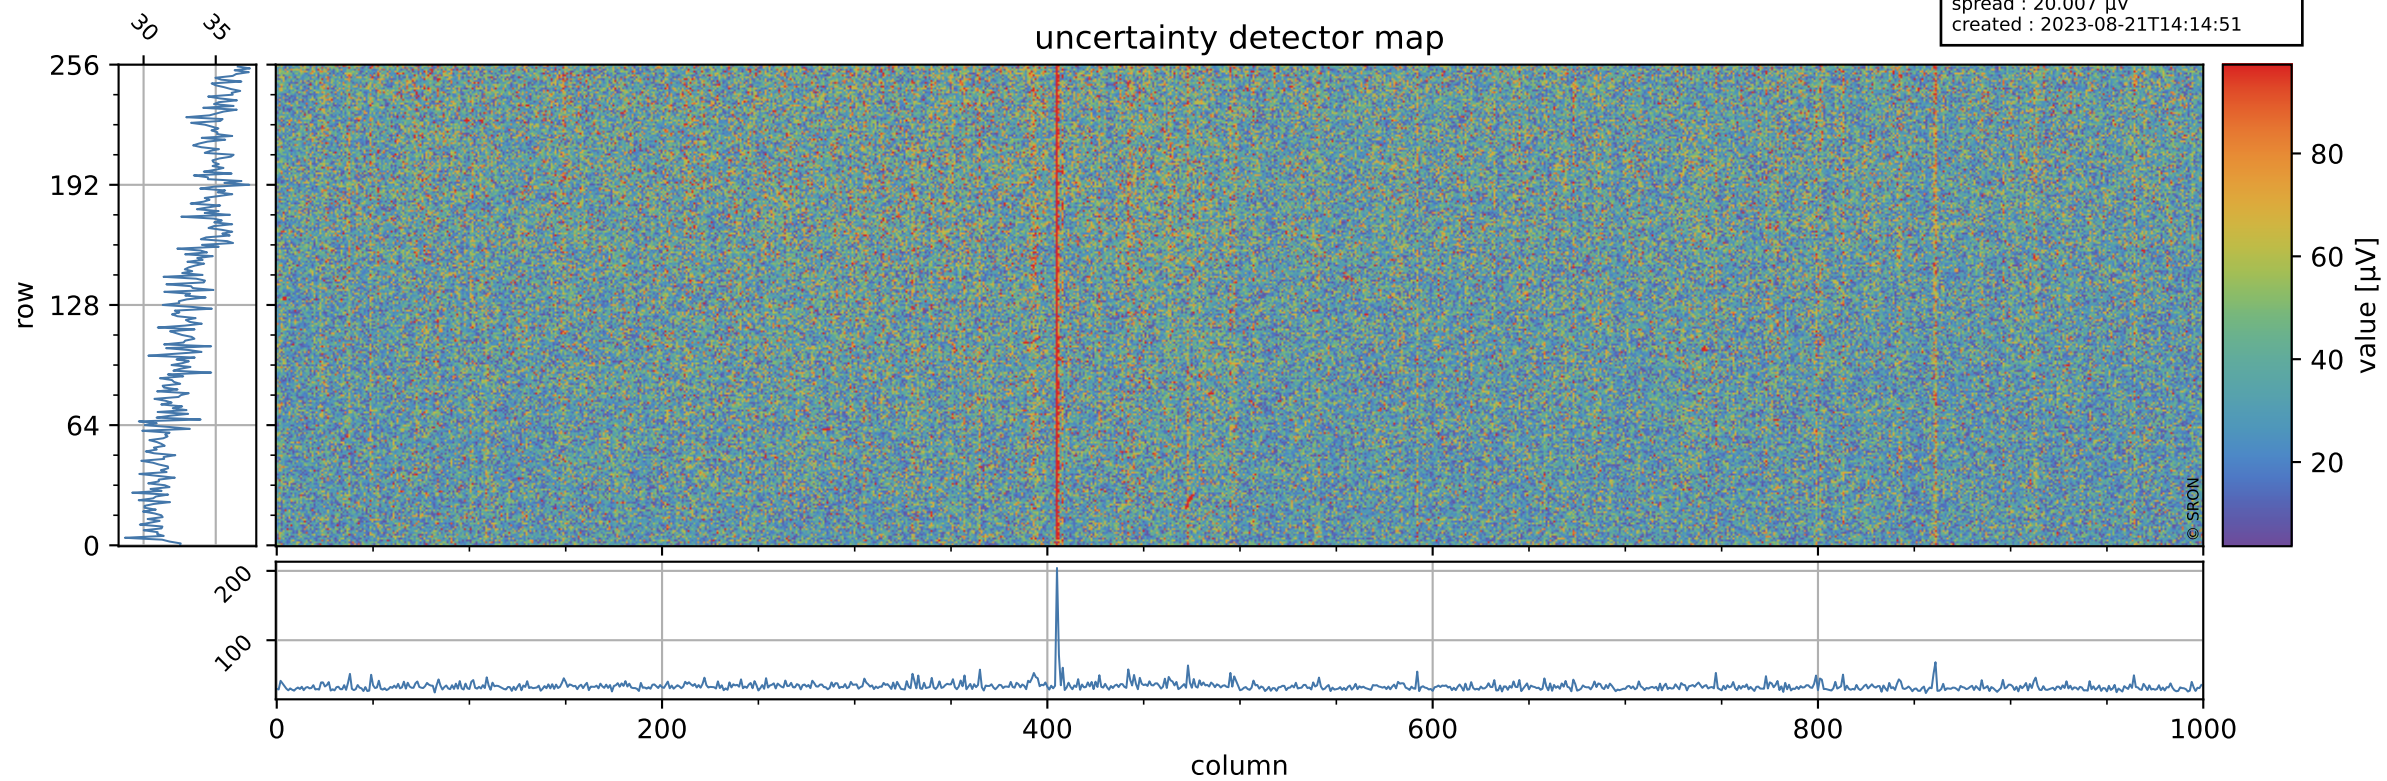

# Tropomi SWIR offset (official)

orbits : 19 in [3247, 3292]  
coverage : 2018-05-30 / 2018-06-02  
median : 0.52592 V  
spread : 0.035933 V  
created : 2023-08-21T14:14:51

## value detector map

# Tropomi SWIR offset (official)

orbits : 19 in [3247, 3292]  
coverage : 2018-05-30 / 2018-06-02  
median : 33.848  $\mu\text{V}$   
spread : 20.007  $\mu\text{V}$   
created : 2023-08-21T14:14:51

# Tropomi SWIR offset (official) ground-tracks of Sentinel-5P

orbits : 19 in [3247, 3292]  
coverage : 2018-05-30 / 2018-06-02  
created : 2023-08-21T14:14:52