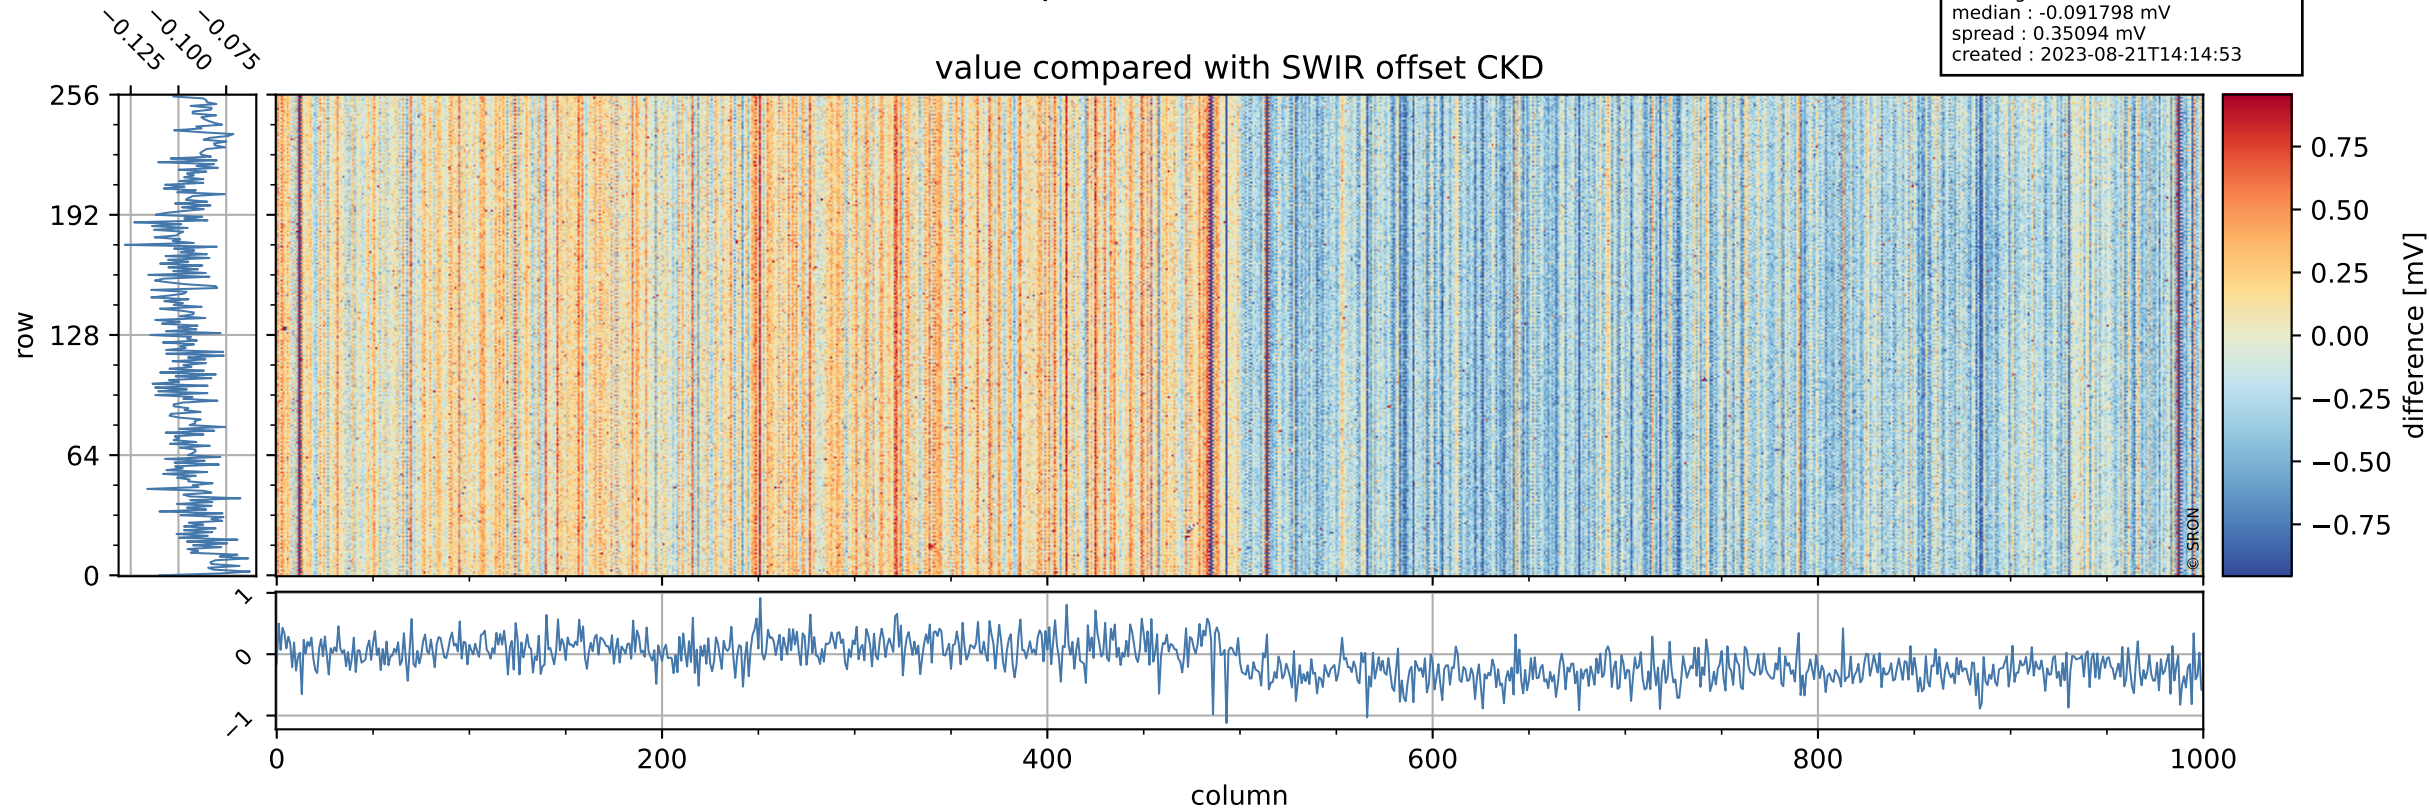

Tropomi SWIR offset (official)

orbits : 20 in [3262, 3307]
coverage : 2018-05-31 / 2018-06-03
median : 0.52593 V
spread : 0.035932 V
created : 2023-08-21T14:14:52

value detector map

Tropomi SWIR offset (official)

orbits : 20 in [3262, 3307]
coverage : 2018-05-31 / 2018-06-03
median : 32.5 μV
spread : 19.417 μV
created : 2023-08-21T14:14:53

Tropomi SWIR offset (official)

orbits : 20 in [3262, 3307]
coverage : 2018-05-31 / 2018-06-03
median : -0.091798 mV
spread : 0.35094 mV
created : 2023-08-21T14:14:53

value compared with SWIR offset CKD

Tropomi SWIR offset (official) ground-tracks of Sentinel-5P

orbits : 20 in [3262, 3307]
coverage : 2018-05-31 / 2018-06-03
created : 2023-08-21T14:14:53

Tropomi SWIR offset (official)

orbits : [2827, 3307]
coverage : 2018-04-30 / 2018-06-03
created : 2023-08-21T14:14:54

trend of detector median & temperatures