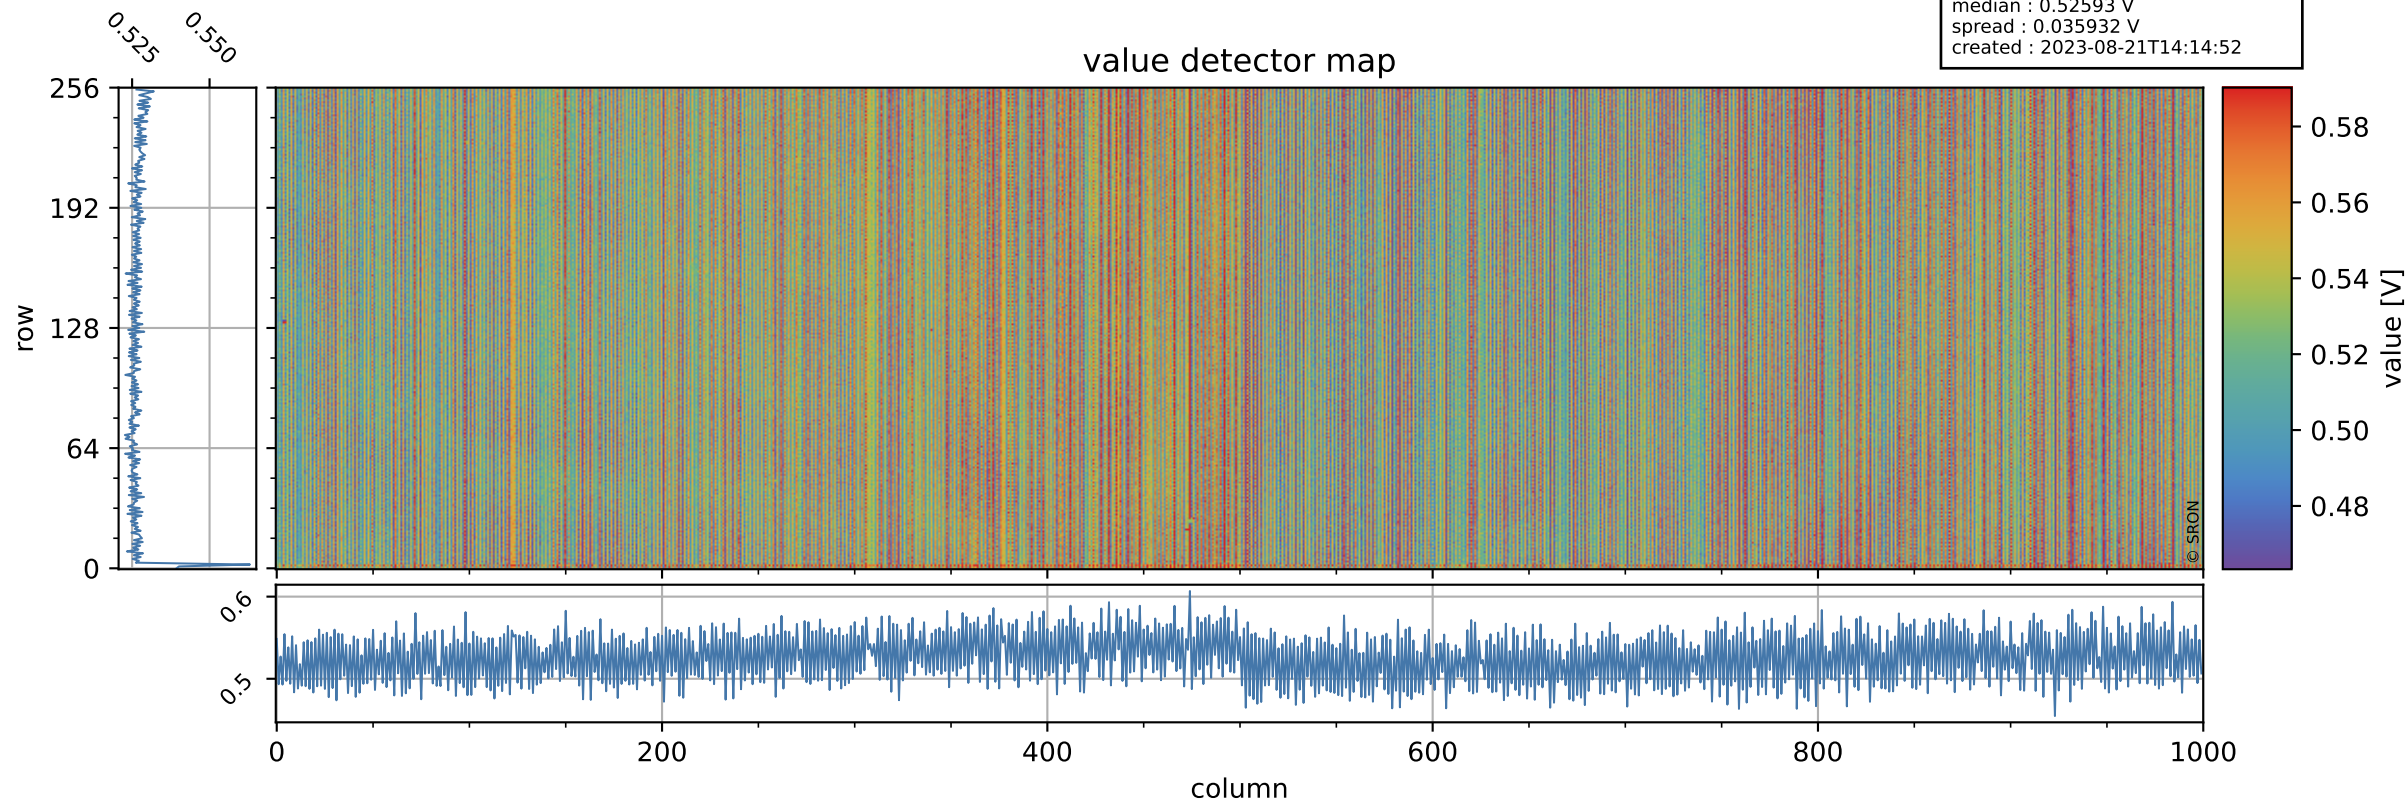

Tropomi SWIR offset (official)

orbits : 20 in [3262, 3307]
coverage : 2018-05-31 / 2018-06-03
median : 0.52593 V
spread : 0.035932 V
created : 2023-08-21T14:14:52

value detector map

Tropomi SWIR offset (official)

orbits : 20 in [3262, 3307]
coverage : 2018-05-31 / 2018-06-03
median : 32.5 μV
spread : 19.417 μV
created : 2023-08-21T14:14:53

Tropomi SWIR offset (official)

orbits : 20 in [3262, 3307]
coverage : 2018-05-31 / 2018-06-03
median : -0.091798 mV
spread : 0.35094 mV
created : 2023-08-21T14:14:53

value compared with SWIR offset CKD

Tropomi SWIR offset (official) ground-tracks of Sentinel-5P

orbits : 20 in [3262, 3307]
coverage : 2018-05-31 / 2018-06-03
created : 2023-08-21T14:14:53

Tropomi SWIR offset (official)

orbits : [2827, 3307]
coverage : 2018-04-30 / 2018-06-03
created : 2023-08-21T14:14:54

trend of detector median & temperatures