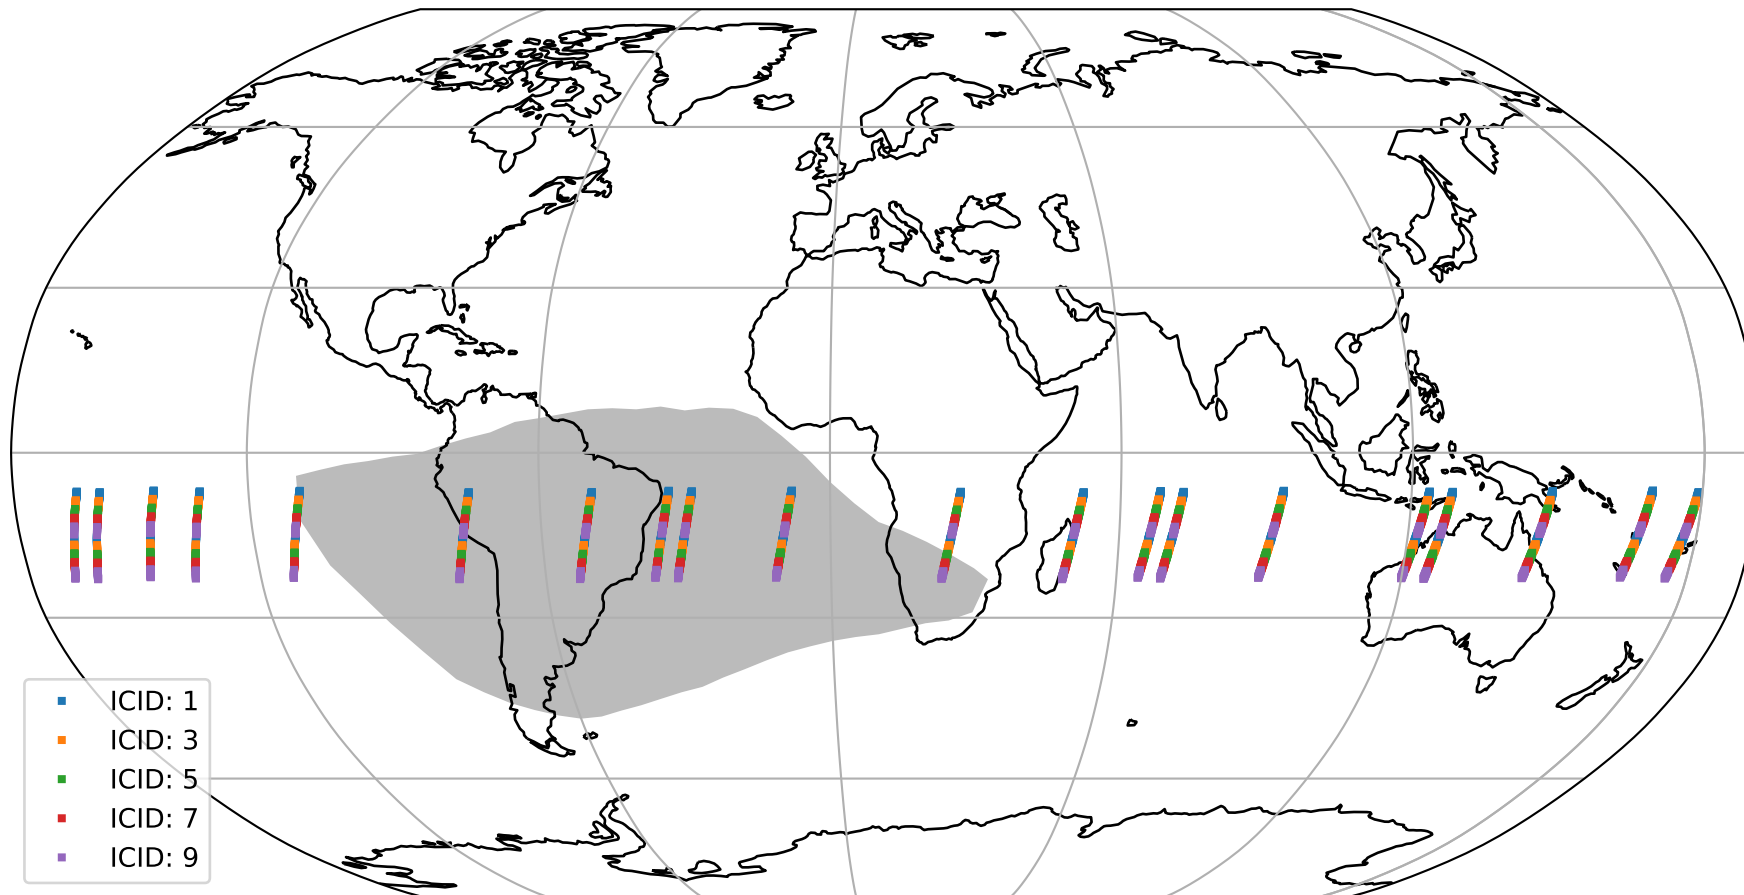

Tropomi SWIR offset (official)

orbits : 20 in [3262, 3307]
coverage : 2018-05-31 / 2018-06-03
median : 0.52593 V
spread : 0.035932 V
created : 2023-08-21T14:14:52

value detector map

Tropomi SWIR offset (official)

orbits : 20 in [3262, 3307]
coverage : 2018-05-31 / 2018-06-03
median : 32.5 μV
spread : 19.417 μV
created : 2023-08-21T14:14:53

Tropomi SWIR offset (official)

orbits : 20 in [3262, 3307]
coverage : 2018-05-31 / 2018-06-03
median : -0.091798 mV
spread : 0.35094 mV
created : 2023-08-21T14:14:53

value compared with SWIR offset CKD

Tropomi SWIR offset (official) ground-tracks of Sentinel-5P

orbits : 20 in [3262, 3307]
coverage : 2018-05-31 / 2018-06-03
created : 2023-08-21T14:14:53

Tropomi SWIR offset (official)

orbits : [2827, 3307]
coverage : 2018-04-30 / 2018-06-03
created : 2023-08-21T14:14:54

trend of detector median & temperatures