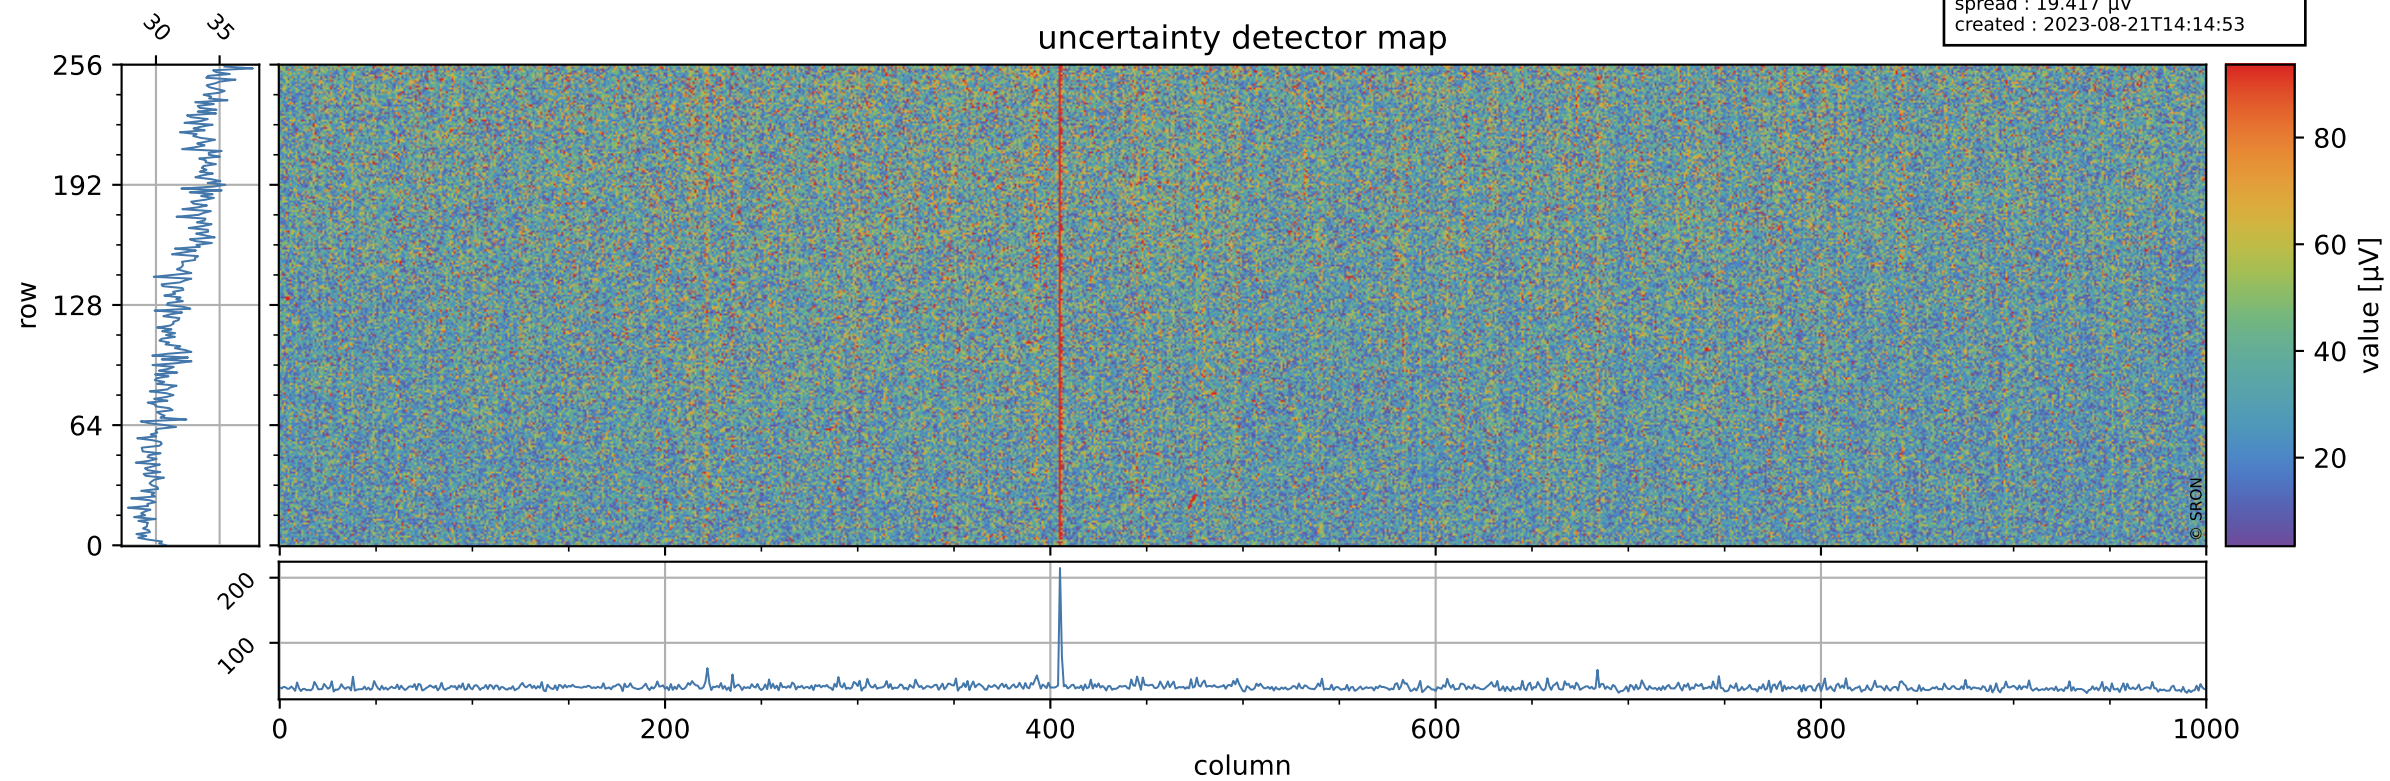

Tropomi SWIR offset (official)

orbits : 20 in [3262, 3307]
coverage : 2018-05-31 / 2018-06-03
median : 0.52593 V
spread : 0.035932 V
created : 2023-08-21T14:14:52

value detector map

Tropomi SWIR offset (official)

orbits : 20 in [3262, 3307]
coverage : 2018-05-31 / 2018-06-03
median : 32.5 μV
spread : 19.417 μV
created : 2023-08-21T14:14:53

Tropomi SWIR offset (official)

orbits : 20 in [3262, 3307]
coverage : 2018-05-31 / 2018-06-03
median : -0.091798 mV
spread : 0.35094 mV
created : 2023-08-21T14:14:53

value compared with SWIR offset CKD

Tropomi SWIR offset (official) ground-tracks of Sentinel-5P

orbits : 20 in [3262, 3307]
coverage : 2018-05-31 / 2018-06-03
created : 2023-08-21T14:14:53

Tropomi SWIR offset (official)

orbits : [2827, 3307]
coverage : 2018-04-30 / 2018-06-03
created : 2023-08-21T14:14:54

trend of detector median & temperatures