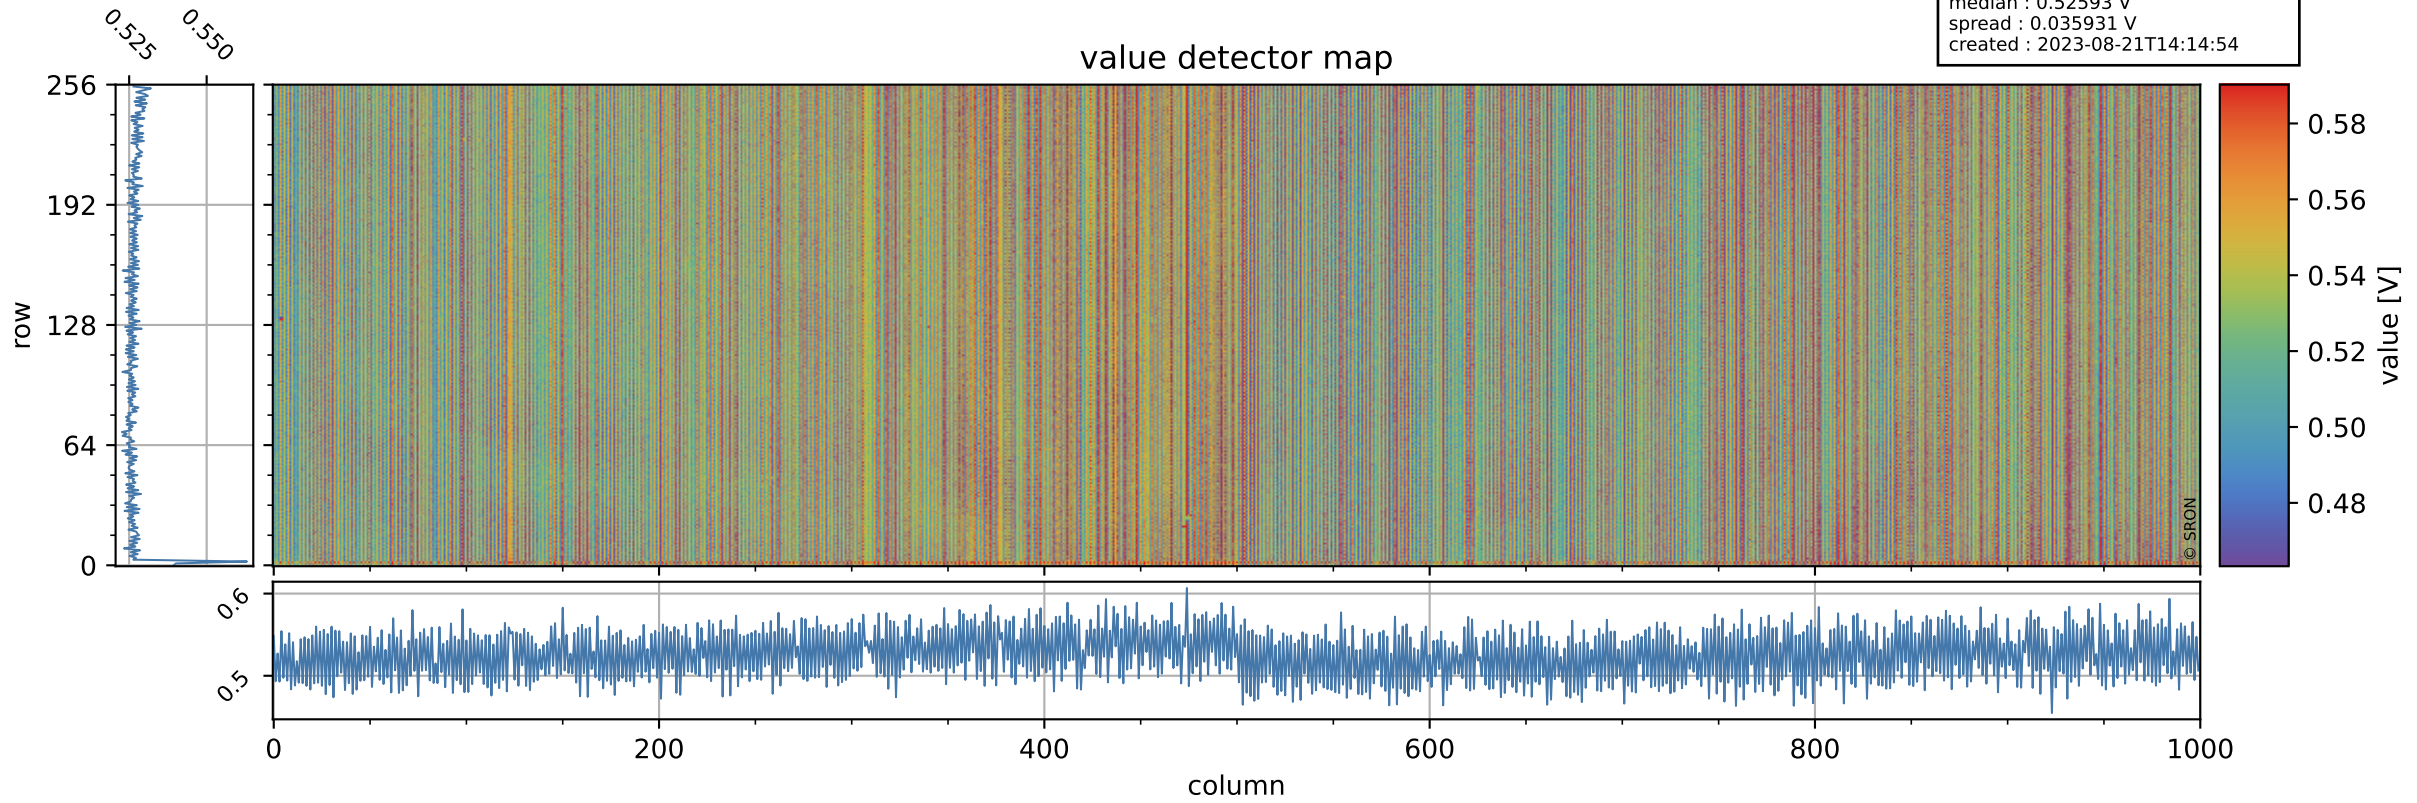

Tropomi SWIR offset (official)

orbits : 19 in [3277, 3322]
coverage : 2018-06-01 / 2018-06-04
median : 0.52593 V
spread : 0.035931 V
created : 2023-08-21T14:14:54

value detector map

Tropomi SWIR offset (official)

orbits : 19 in [3277, 3322]
coverage : 2018-06-01 / 2018-06-04
median : 33.228 μV
spread : 19.669 μV
created : 2023-08-21T14:14:54

Tropomi SWIR offset (official)

orbits : 19 in [3277, 3322]
coverage : 2018-06-01 / 2018-06-04
median : -0.091573 mV
spread : 0.35192 mV
created : 2023-08-21T14:14:55

value compared with SWIR offset CKD

Tropomi SWIR offset (official) ground-tracks of Sentinel-5P

orbits : 19 in [3277, 3322]
coverage : 2018-06-01 / 2018-06-04
created : 2023-08-21T14:14:55

Tropomi SWIR offset (official)

orbits : [2827, 3322]
coverage : 2018-04-30 / 2018-06-04
created : 2023-08-21T14:14:55

trend of detector median & temperatures