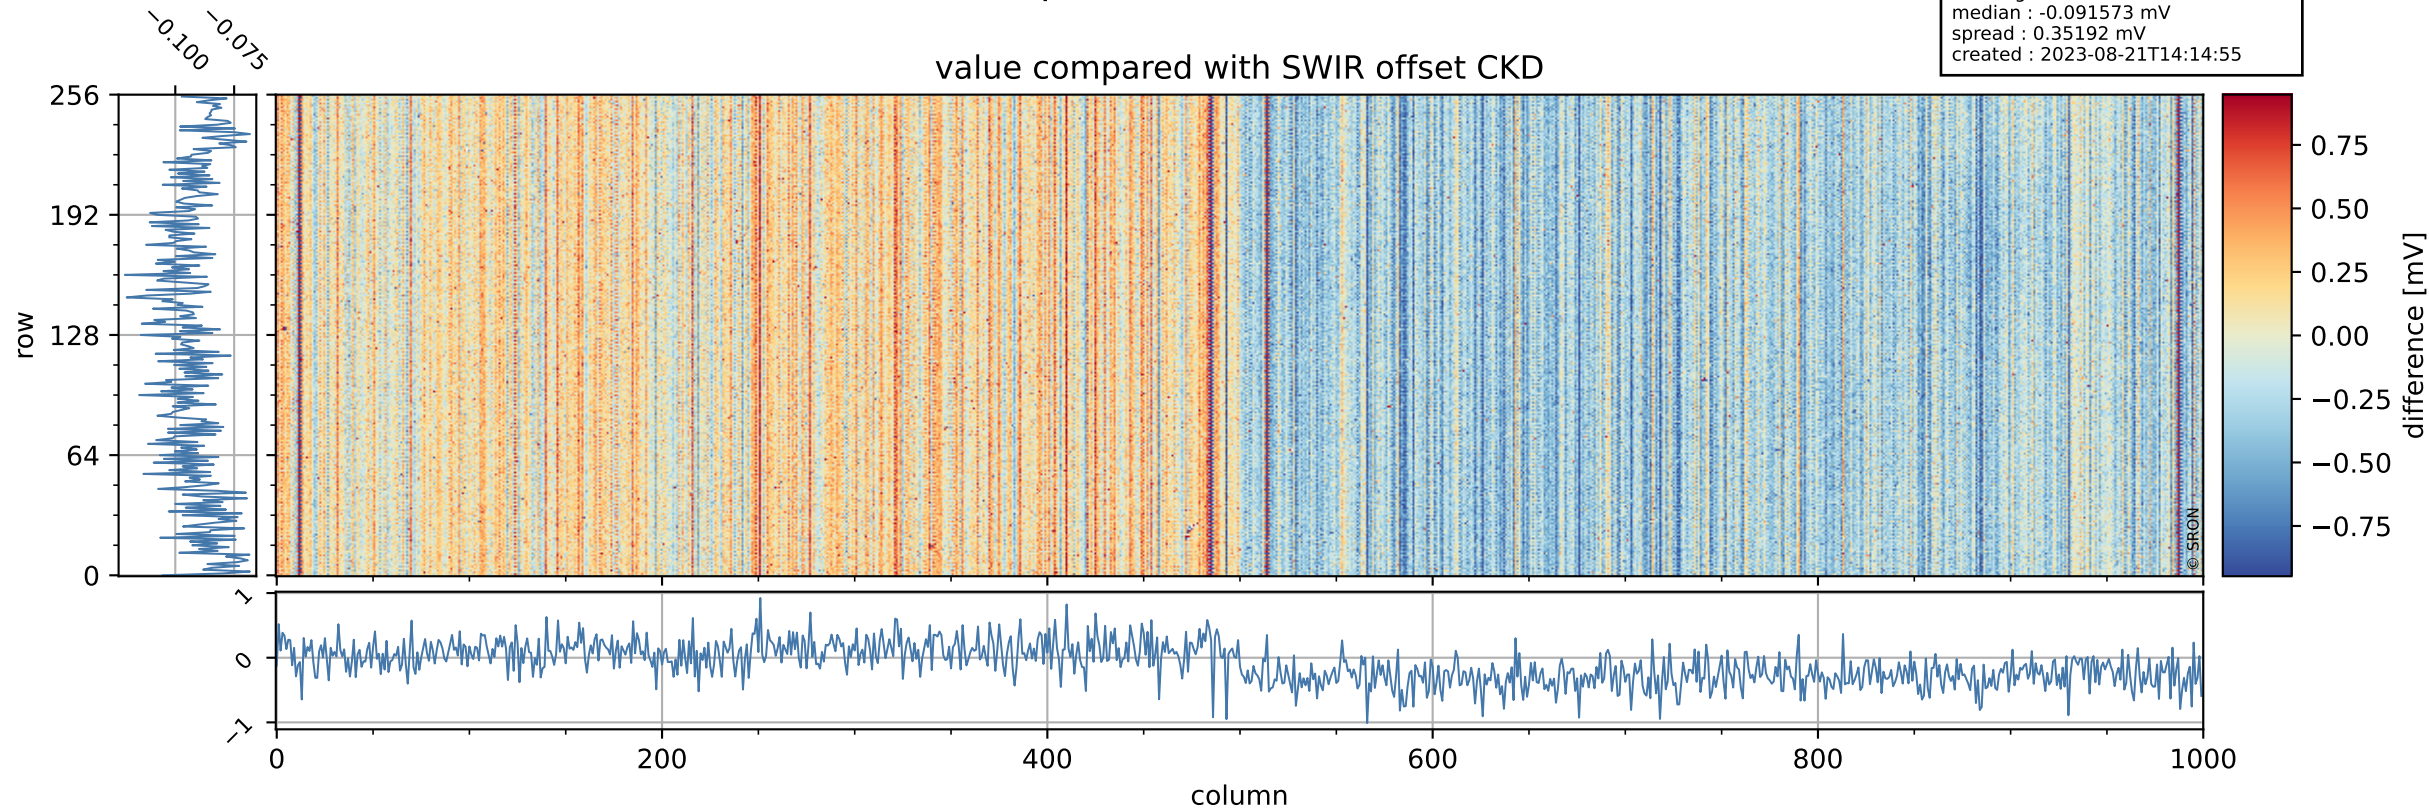

Tropomi SWIR offset (official)

orbits : 19 in [3277, 3322]
coverage : 2018-06-01 / 2018-06-04
median : 0.52593 V
spread : 0.035931 V
created : 2023-08-21T14:14:54

value detector map

Tropomi SWIR offset (official)

orbits : 19 in [3277, 3322]
coverage : 2018-06-01 / 2018-06-04
median : 33.228 μV
spread : 19.669 μV
created : 2023-08-21T14:14:54

Tropomi SWIR offset (official)

orbits : 19 in [3277, 3322]
coverage : 2018-06-01 / 2018-06-04
median : -0.091573 mV
spread : 0.35192 mV
created : 2023-08-21T14:14:55

value compared with SWIR offset CKD

Tropomi SWIR offset (official) ground-tracks of Sentinel-5P

orbits : 19 in [3277, 3322]
coverage : 2018-06-01 / 2018-06-04
created : 2023-08-21T14:14:55

Tropomi SWIR offset (official)

orbits : [2827, 3322]
coverage : 2018-04-30 / 2018-06-04
created : 2023-08-21T14:14:55

trend of detector median & temperatures