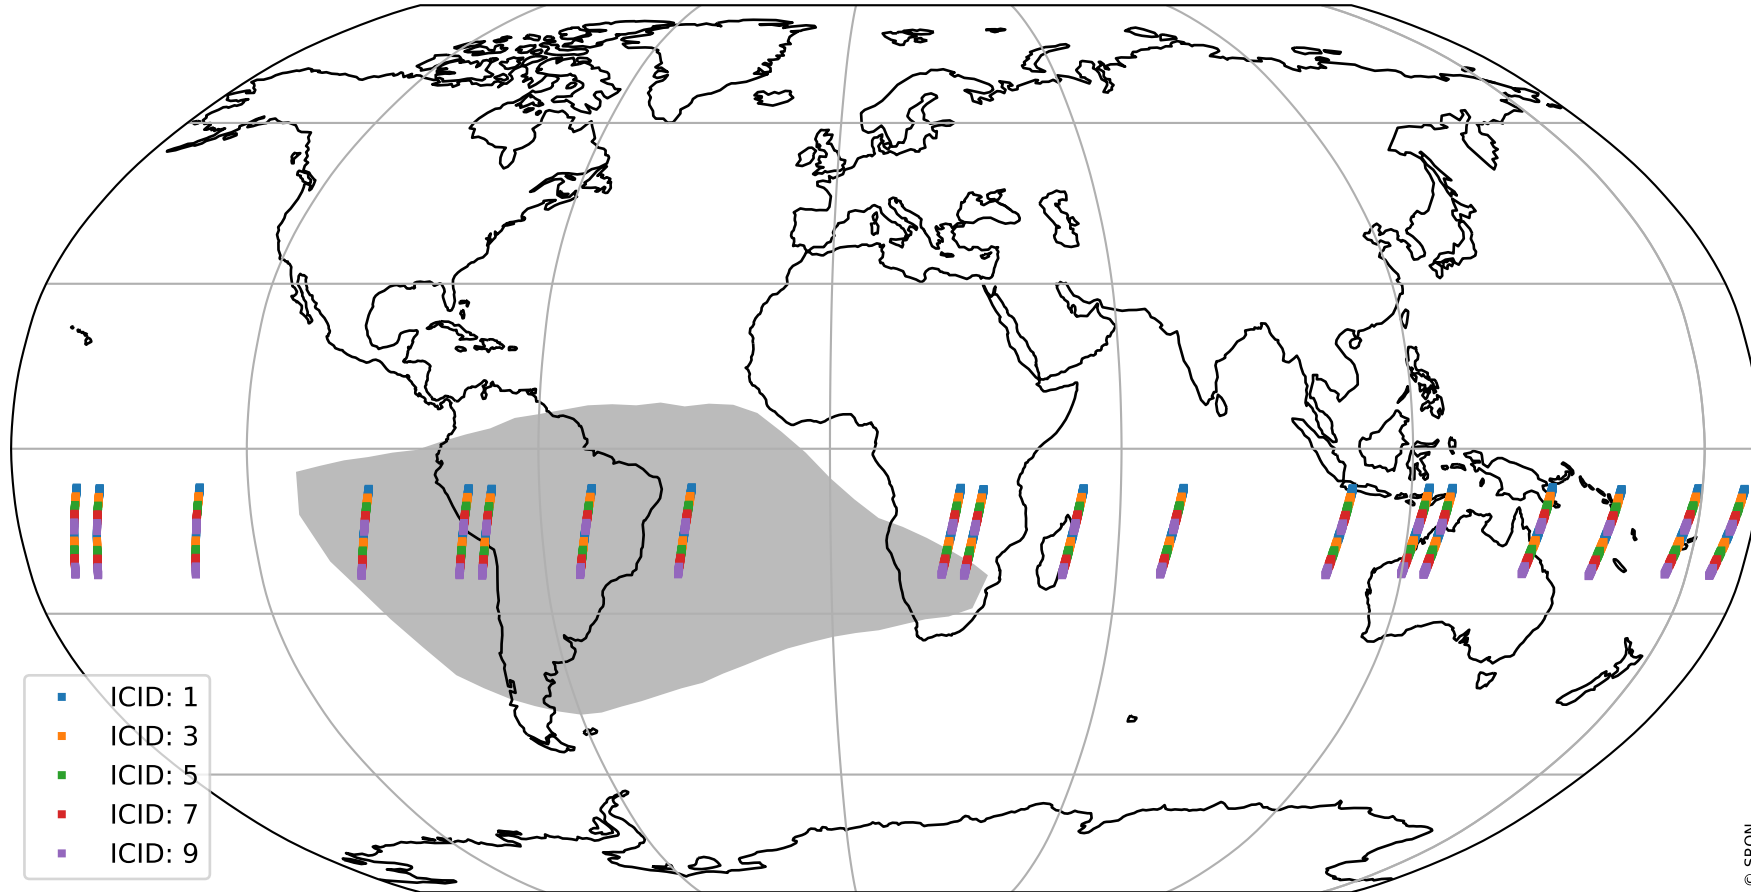

Tropomi SWIR offset (official)

orbits : 19 in [3277, 3322]
coverage : 2018-06-01 / 2018-06-04
median : 0.52593 V
spread : 0.035931 V
created : 2023-08-21T14:14:54

value detector map

Tropomi SWIR offset (official)

orbits : 19 in [3277, 3322]
coverage : 2018-06-01 / 2018-06-04
median : 33.228 μV
spread : 19.669 μV
created : 2023-08-21T14:14:54

Tropomi SWIR offset (official)

orbits : 19 in [3277, 3322]
coverage : 2018-06-01 / 2018-06-04
median : -0.091573 mV
spread : 0.35192 mV
created : 2023-08-21T14:14:55

value compared with SWIR offset CKD

Tropomi SWIR offset (official) ground-tracks of Sentinel-5P

orbits : 19 in [3277, 3322]
coverage : 2018-06-01 / 2018-06-04
created : 2023-08-21T14:14:55

Tropomi SWIR offset (official)

orbits : [2827, 3322]
coverage : 2018-04-30 / 2018-06-04
created : 2023-08-21T14:14:55

trend of detector median & temperatures