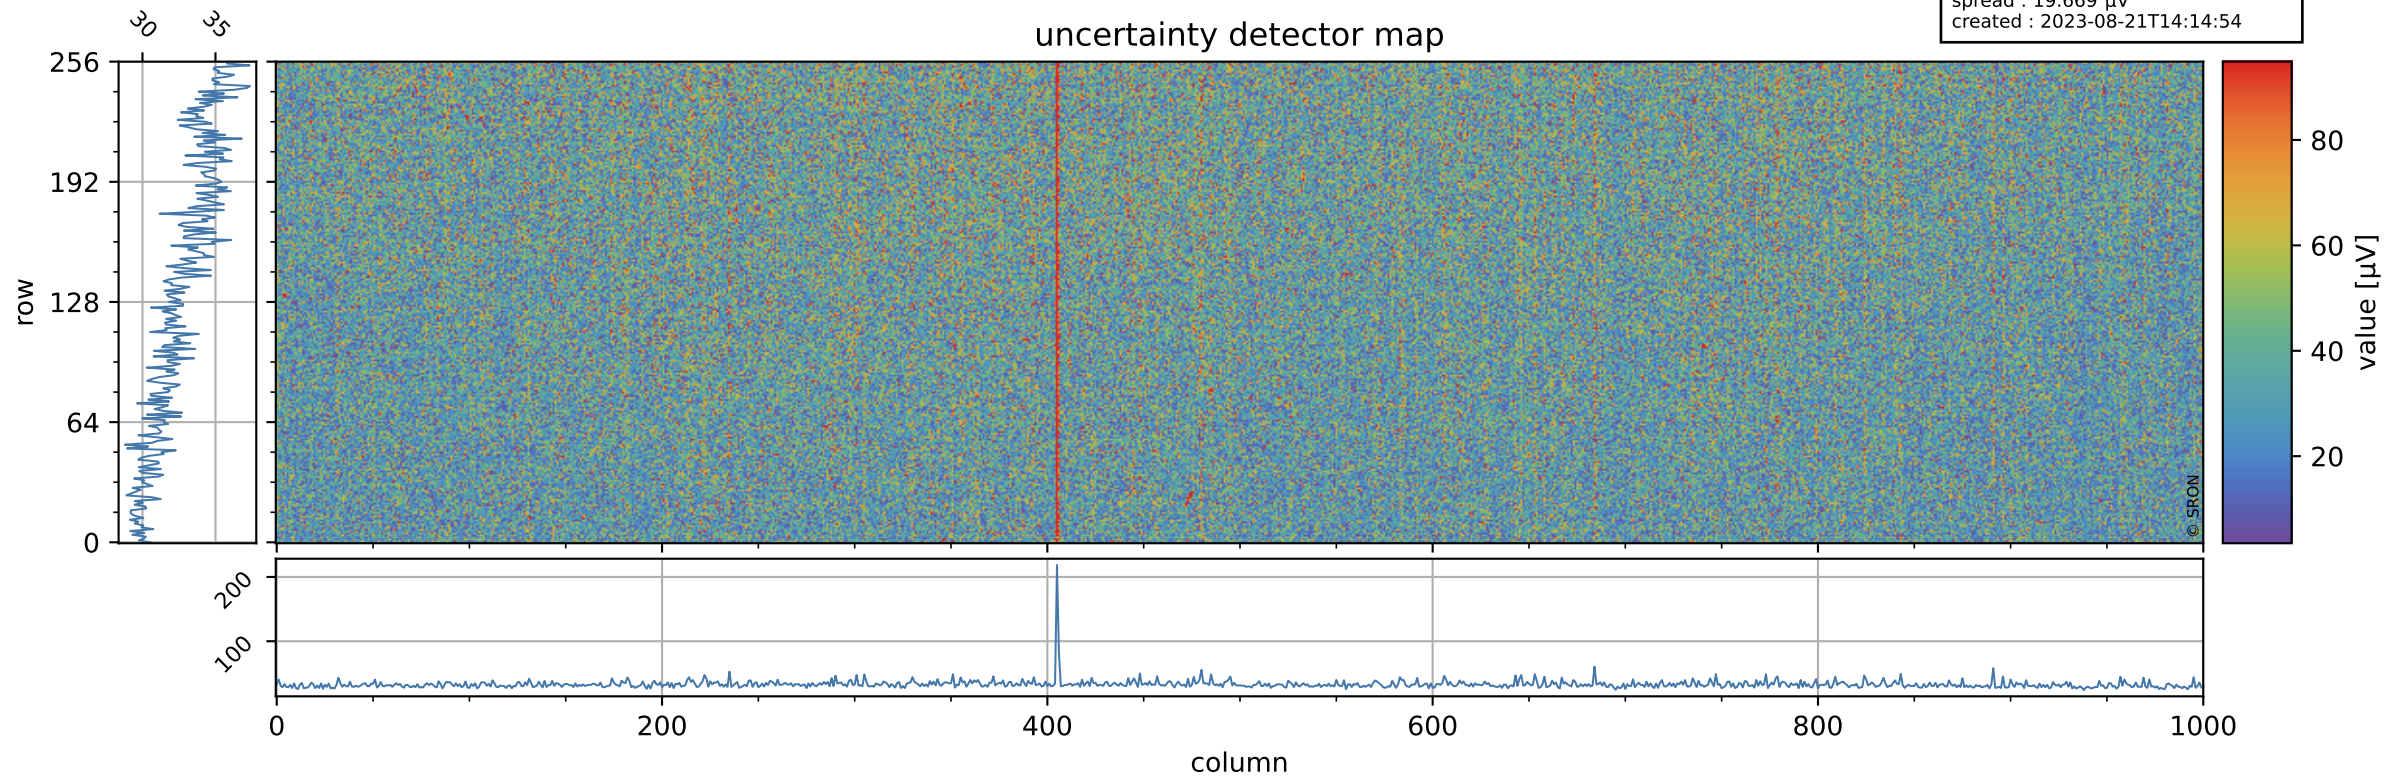

Tropomi SWIR offset (official)

orbits : 19 in [3277, 3322]
coverage : 2018-06-01 / 2018-06-04
median : 0.52593 V
spread : 0.035931 V
created : 2023-08-21T14:14:54

value detector map

Tropomi SWIR offset (official)

orbits : 19 in [3277, 3322]
coverage : 2018-06-01 / 2018-06-04
median : 33.228 μV
spread : 19.669 μV
created : 2023-08-21T14:14:54

Tropomi SWIR offset (official)

orbits : 19 in [3277, 3322]
coverage : 2018-06-01 / 2018-06-04
median : -0.091573 mV
spread : 0.35192 mV
created : 2023-08-21T14:14:55

value compared with SWIR offset CKD

Tropomi SWIR offset (official) ground-tracks of Sentinel-5P

orbits : 19 in [3277, 3322]
coverage : 2018-06-01 / 2018-06-04
created : 2023-08-21T14:14:55

Tropomi SWIR offset (official)

orbits : [2827, 3322]
coverage : 2018-04-30 / 2018-06-04
created : 2023-08-21T14:14:55

trend of detector median & temperatures