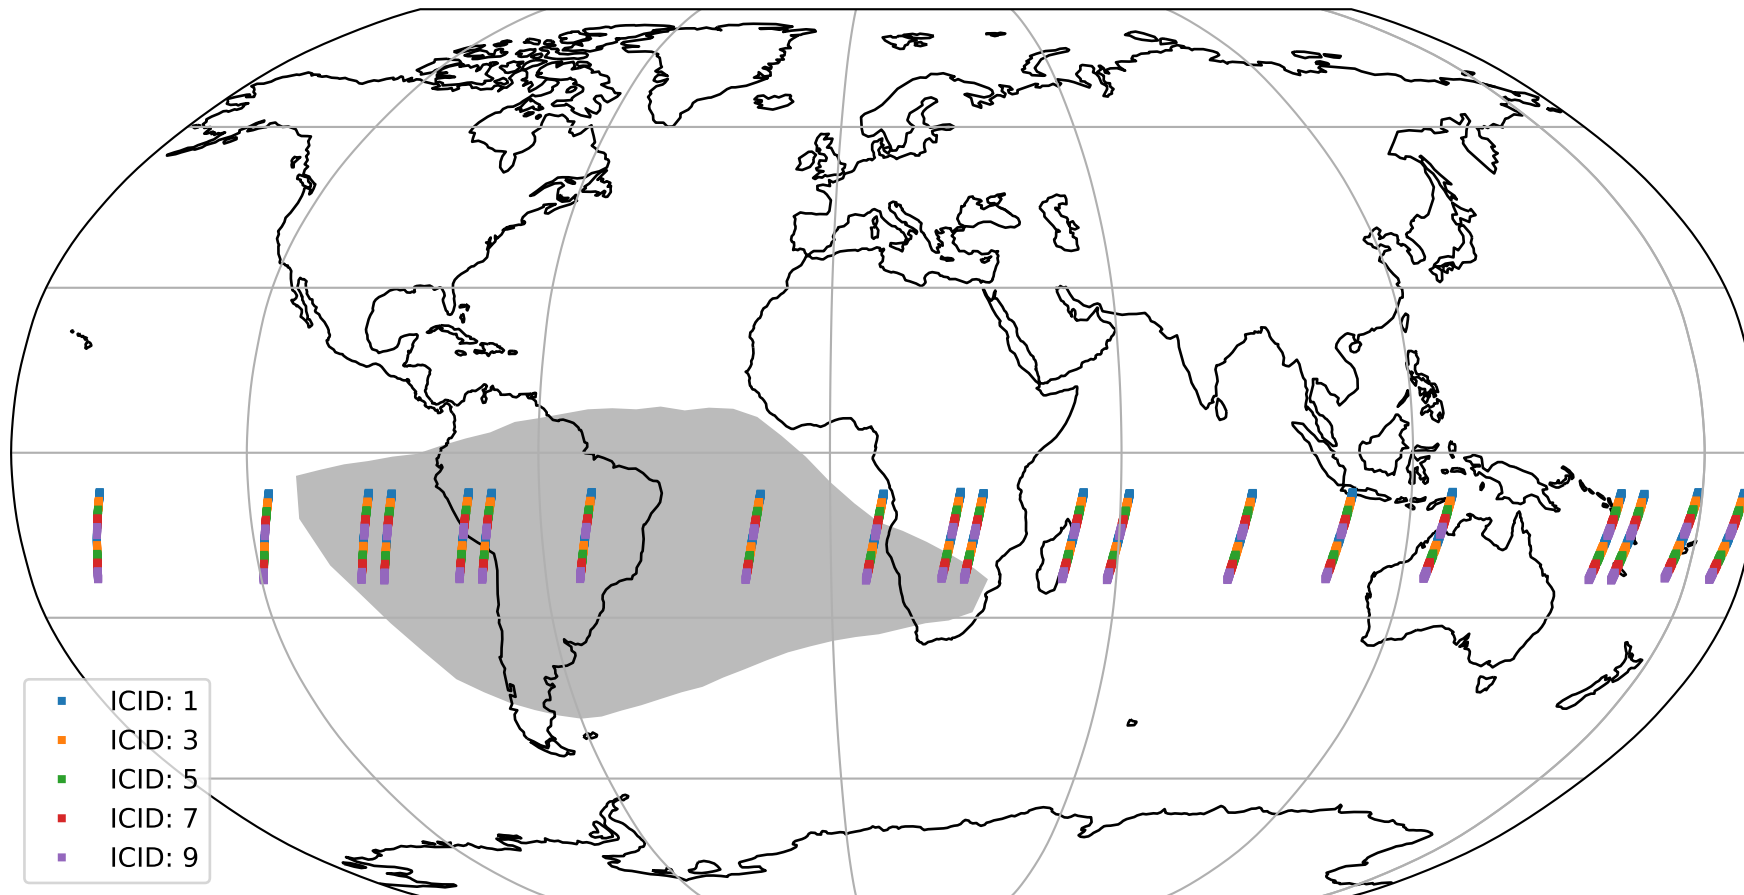

Tropomi SWIR offset (official)

orbits : 20 in [3292, 3337]
coverage : 2018-06-02 / 2018-06-05
median : 0.52593 V
spread : 0.035931 V
created : 2023-08-21T14:14:56

value detector map

Tropomi SWIR offset (official)

orbits : 20 in [3292, 3337]
coverage : 2018-06-02 / 2018-06-05
median : 34.513 μV
spread : 20.181 μV
created : 2023-08-21T14:14:56

Tropomi SWIR offset (official)

orbits : 20 in [3292, 3337]
coverage : 2018-06-02 / 2018-06-05
median : -0.08341 mV
spread : 0.34822 mV
created : 2023-08-21T14:14:56

value compared with SWIR offset CKD

Tropomi SWIR offset (official) ground-tracks of Sentinel-5P

orbits : 20 in [3292, 3337]
coverage : 2018-06-02 / 2018-06-05
created : 2023-08-21T14:14:57

Tropomi SWIR offset (official)

orbits : [2827, 3337]
coverage : 2018-04-30 / 2018-06-05
created : 2023-08-21T14:14:57

trend of detector median & temperatures