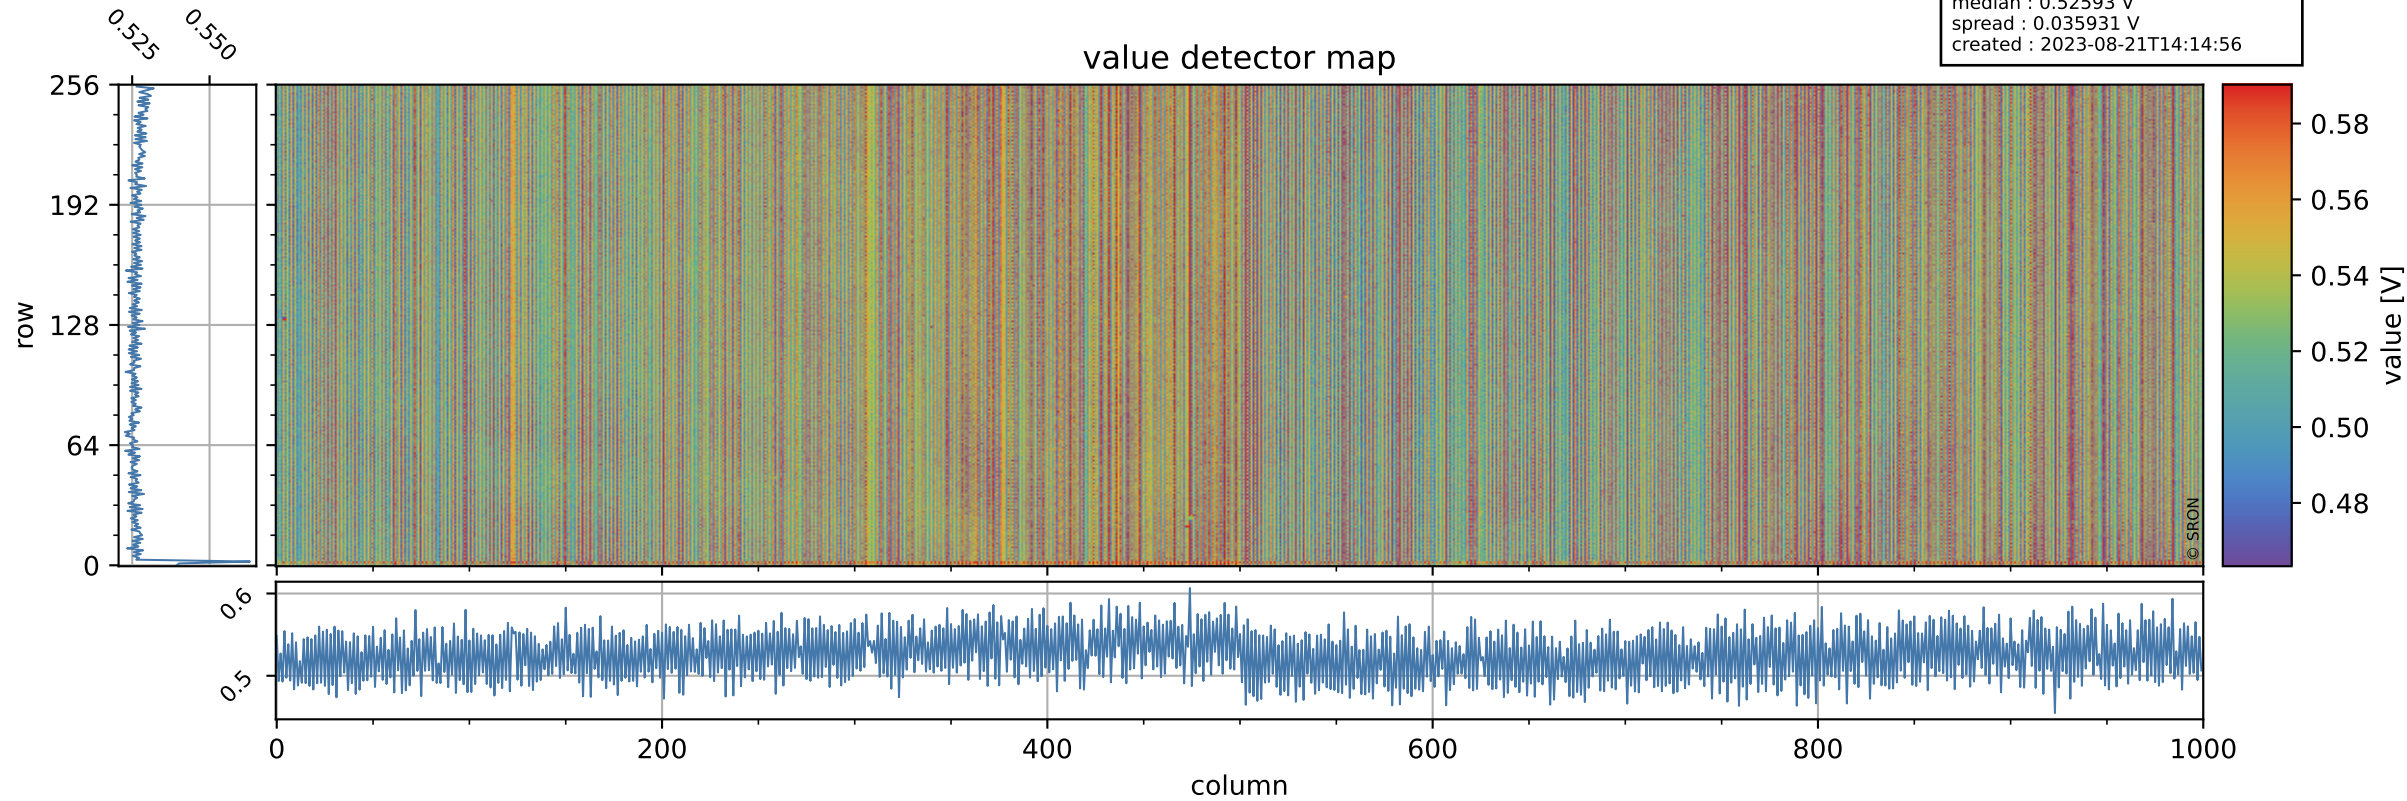

Tropomi SWIR offset (official)

orbits : 20 in [3292, 3337]
coverage : 2018-06-02 / 2018-06-05
median : 0.52593 V
spread : 0.035931 V
created : 2023-08-21T14:14:56

value detector map

Tropomi SWIR offset (official)

orbits : 20 in [3292, 3337]
coverage : 2018-06-02 / 2018-06-05
median : 34.513 μV
spread : 20.181 μV
created : 2023-08-21T14:14:56

Tropomi SWIR offset (official)

orbits : 20 in [3292, 3337]
coverage : 2018-06-02 / 2018-06-05
median : -0.08341 mV
spread : 0.34822 mV
created : 2023-08-21T14:14:56

value compared with SWIR offset CKD

Tropomi SWIR offset (official) ground-tracks of Sentinel-5P

orbits : 20 in [3292, 3337]
coverage : 2018-06-02 / 2018-06-05
created : 2023-08-21T14:14:57

Tropomi SWIR offset (official)

orbits : [2827, 3337]
coverage : 2018-04-30 / 2018-06-05
created : 2023-08-21T14:14:57

trend of detector median & temperatures