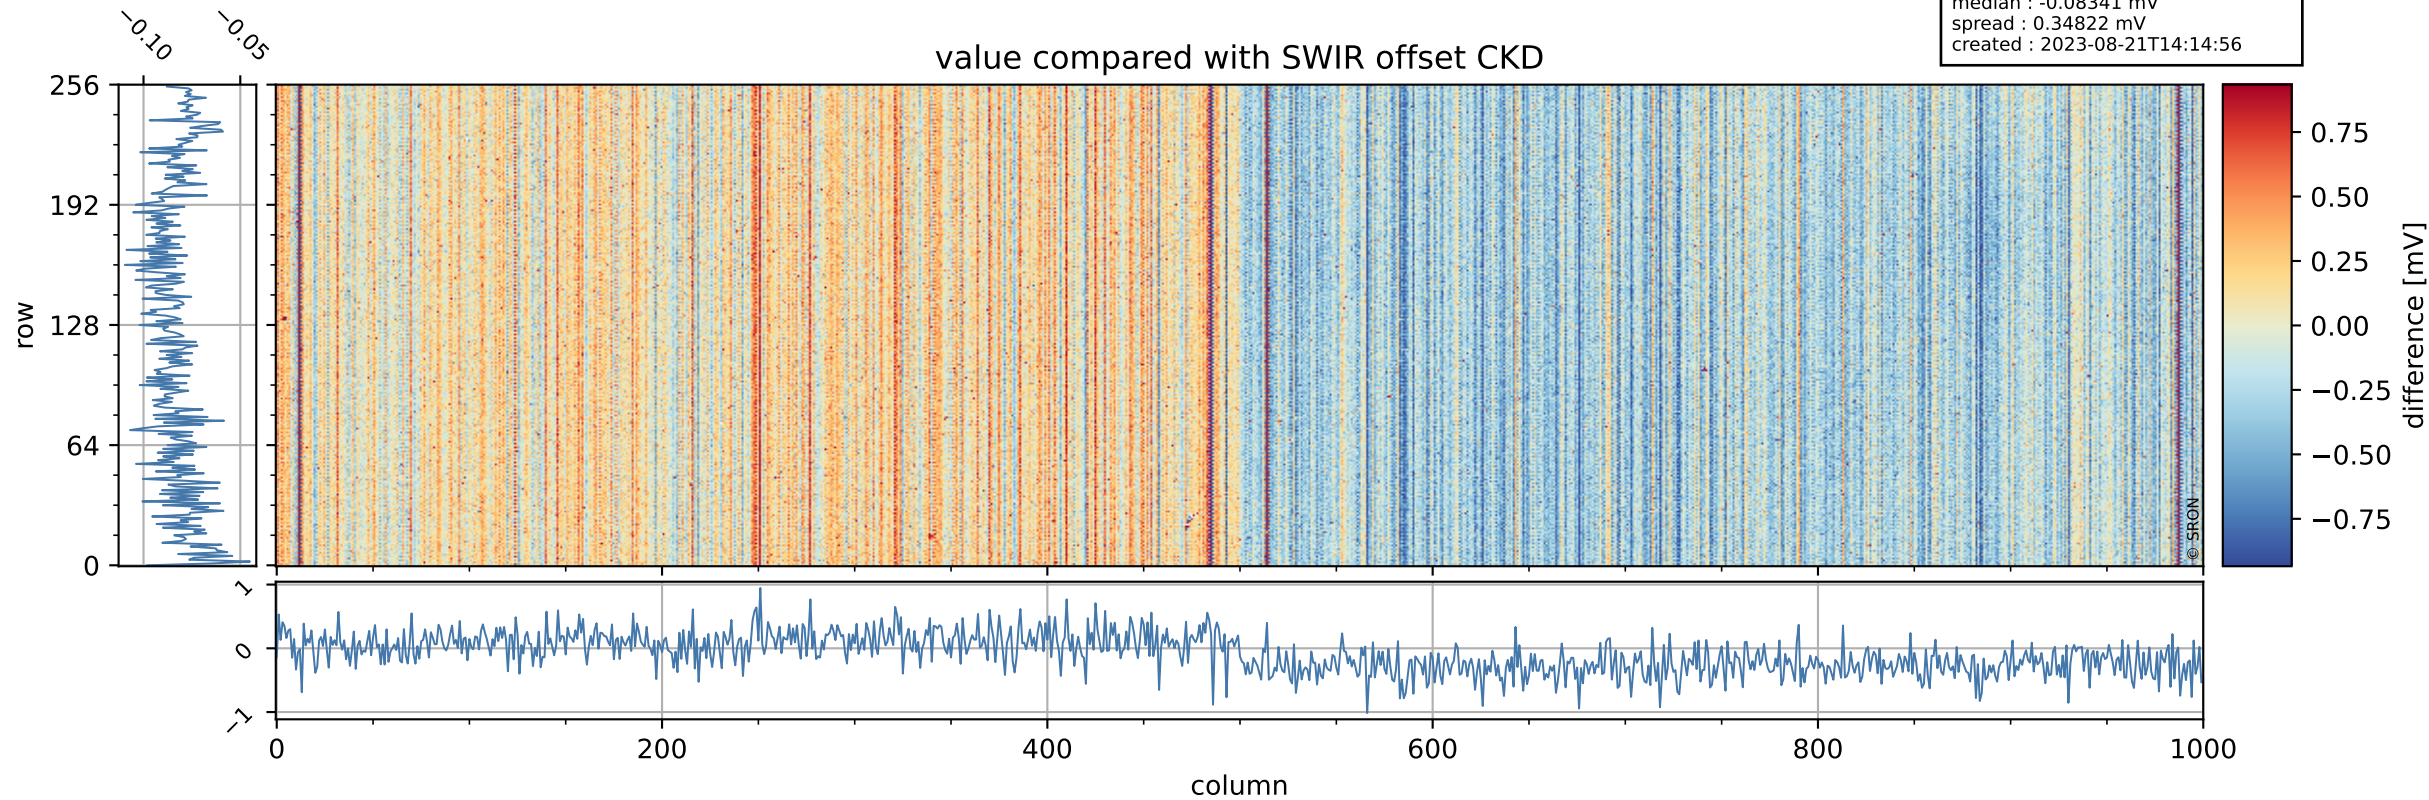

Tropomi SWIR offset (official)

orbits : 20 in [3292, 3337]
coverage : 2018-06-02 / 2018-06-05
median : 0.52593 V
spread : 0.035931 V
created : 2023-08-21T14:14:56

value detector map

Tropomi SWIR offset (official)

orbits : 20 in [3292, 3337]
coverage : 2018-06-02 / 2018-06-05
median : 34.513 μV
spread : 20.181 μV
created : 2023-08-21T14:14:56

Tropomi SWIR offset (official)

orbits : 20 in [3292, 3337]
coverage : 2018-06-02 / 2018-06-05
median : -0.08341 mV
spread : 0.34822 mV
created : 2023-08-21T14:14:56

value compared with SWIR offset CKD

Tropomi SWIR offset (official) ground-tracks of Sentinel-5P

orbits : 20 in [3292, 3337]
coverage : 2018-06-02 / 2018-06-05
created : 2023-08-21T14:14:57

Tropomi SWIR offset (official)

orbits : [2827, 3337]
coverage : 2018-04-30 / 2018-06-05
created : 2023-08-21T14:14:57

trend of detector median & temperatures