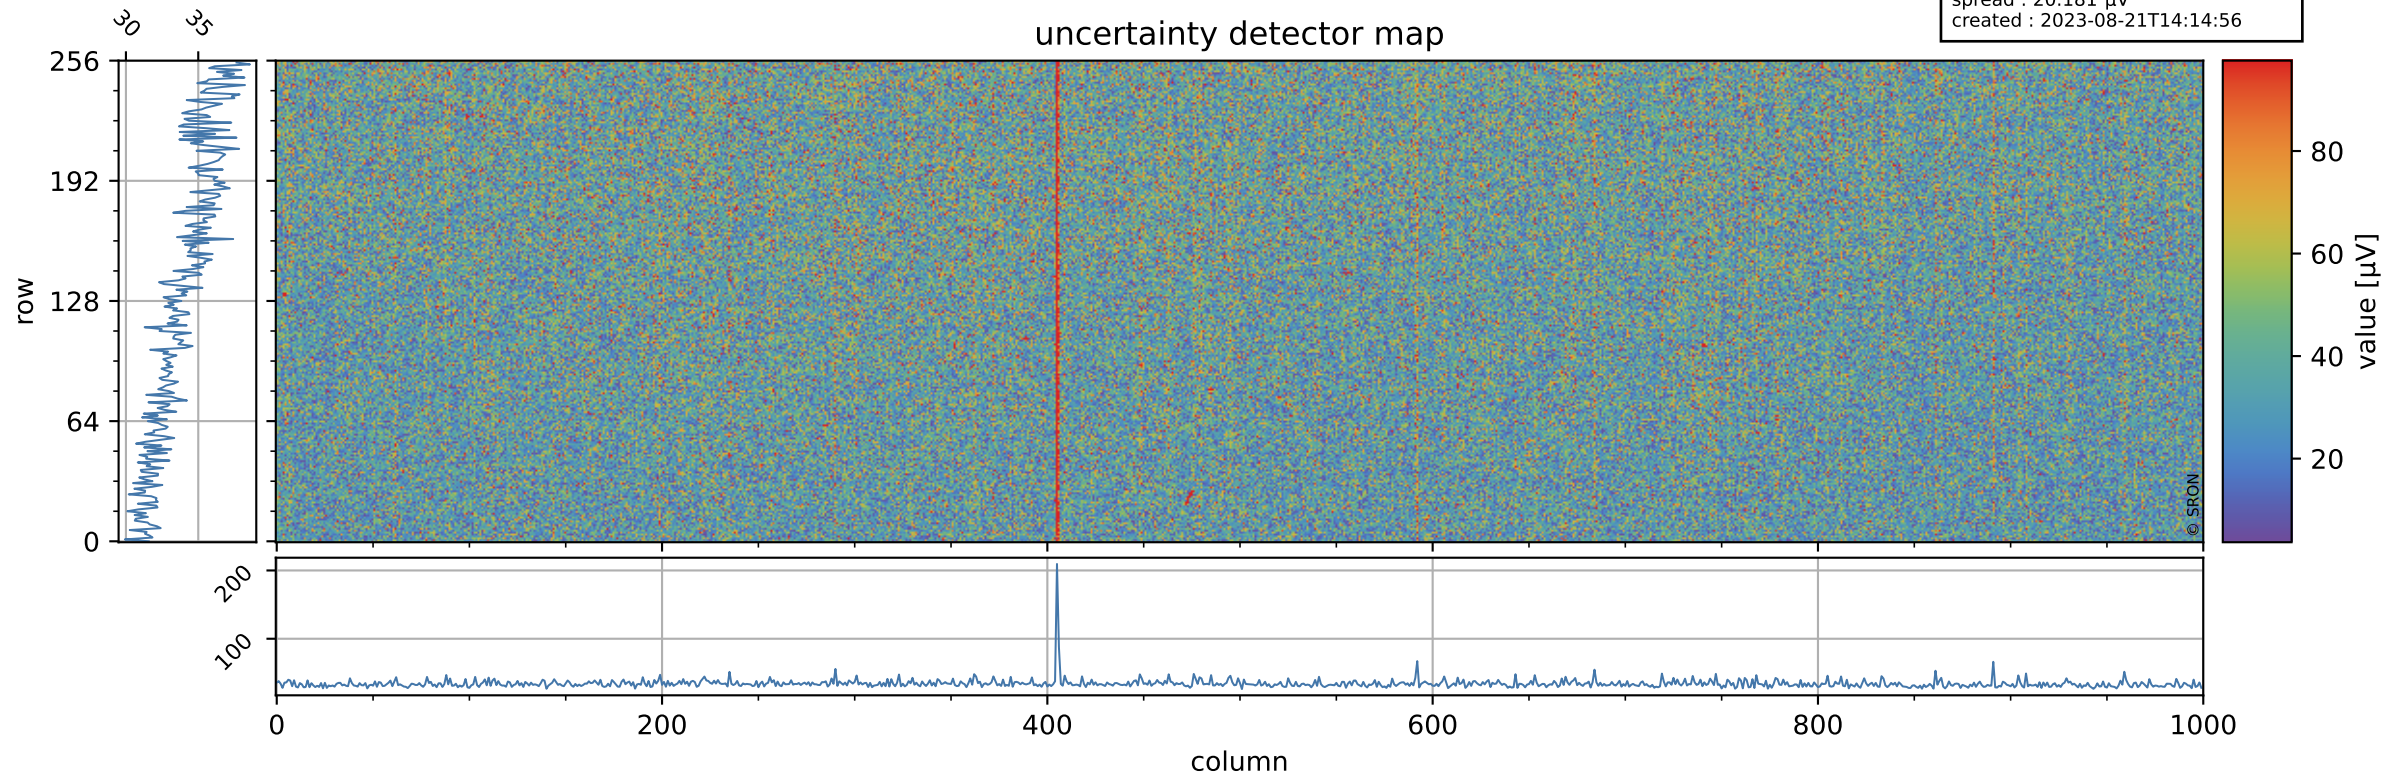

Tropomi SWIR offset (official)

orbits : 20 in [3292, 3337]
coverage : 2018-06-02 / 2018-06-05
median : 0.52593 V
spread : 0.035931 V
created : 2023-08-21T14:14:56

value detector map

Tropomi SWIR offset (official)

orbits : 20 in [3292, 3337]
coverage : 2018-06-02 / 2018-06-05
median : 34.513 μV
spread : 20.181 μV
created : 2023-08-21T14:14:56

Tropomi SWIR offset (official)

orbits : 20 in [3292, 3337]
coverage : 2018-06-02 / 2018-06-05
median : -0.08341 mV
spread : 0.34822 mV
created : 2023-08-21T14:14:56

value compared with SWIR offset CKD

Tropomi SWIR offset (official) ground-tracks of Sentinel-5P

orbits : 20 in [3292, 3337]
coverage : 2018-06-02 / 2018-06-05
created : 2023-08-21T14:14:57

Tropomi SWIR offset (official)

orbits : [2827, 3337]
coverage : 2018-04-30 / 2018-06-05
created : 2023-08-21T14:14:57

trend of detector median & temperatures