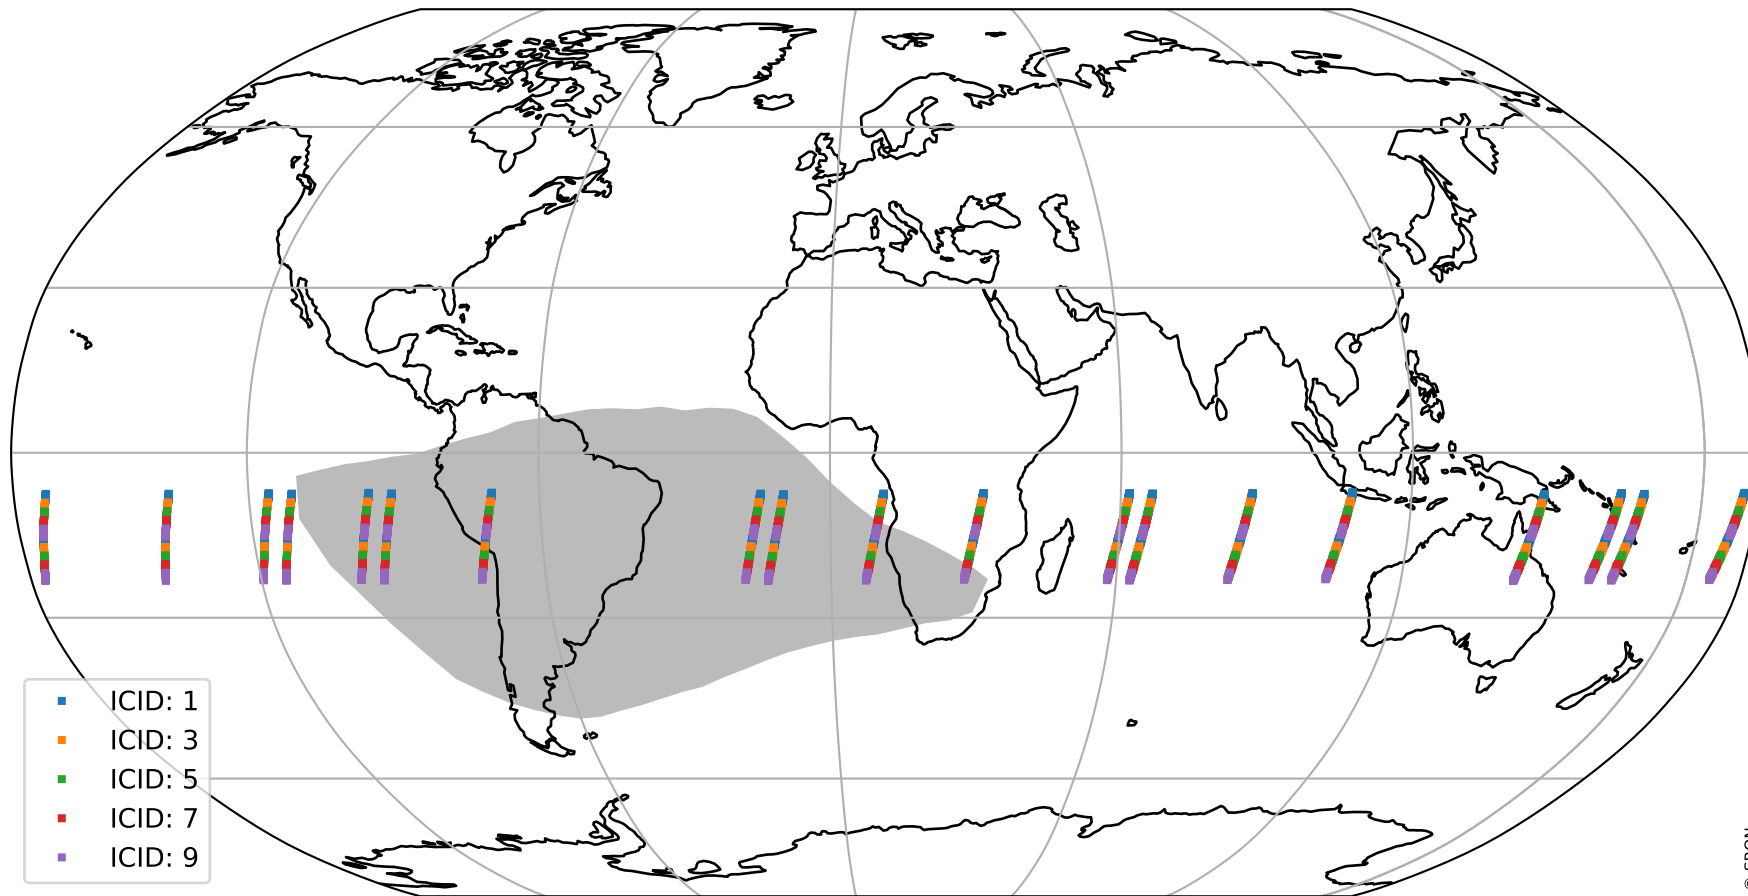

Tropomi SWIR offset (official)

orbits : 19 in [3307, 3352]
coverage : 2018-06-03 / 2018-06-06
median : 0.52593 V
spread : 0.035932 V
created : 2023-08-21T14:14:57

value detector map

Tropomi SWIR offset (official)

orbits : 19 in [3307, 3352]
coverage : 2018-06-03 / 2018-06-06
median : 34.043 μV
spread : 19.957 μV
created : 2023-08-21T14:14:58

Tropomi SWIR offset (official)

orbits : 19 in [3307, 3352]
coverage : 2018-06-03 / 2018-06-06
median : -0.086852 mV
spread : 0.34816 mV
created : 2023-08-21T14:14:58

value compared with SWIR offset CKD

Tropomi SWIR offset (official) ground-tracks of Sentinel-5P

orbits : 19 in [3307, 3352]
coverage : 2018-06-03 / 2018-06-06
created : 2023-08-21T14:14:58

Tropomi SWIR offset (official)

orbits : [2827, 3352]
coverage : 2018-04-30 / 2018-06-06
created : 2023-08-21T14:14:59

trend of detector median & temperatures