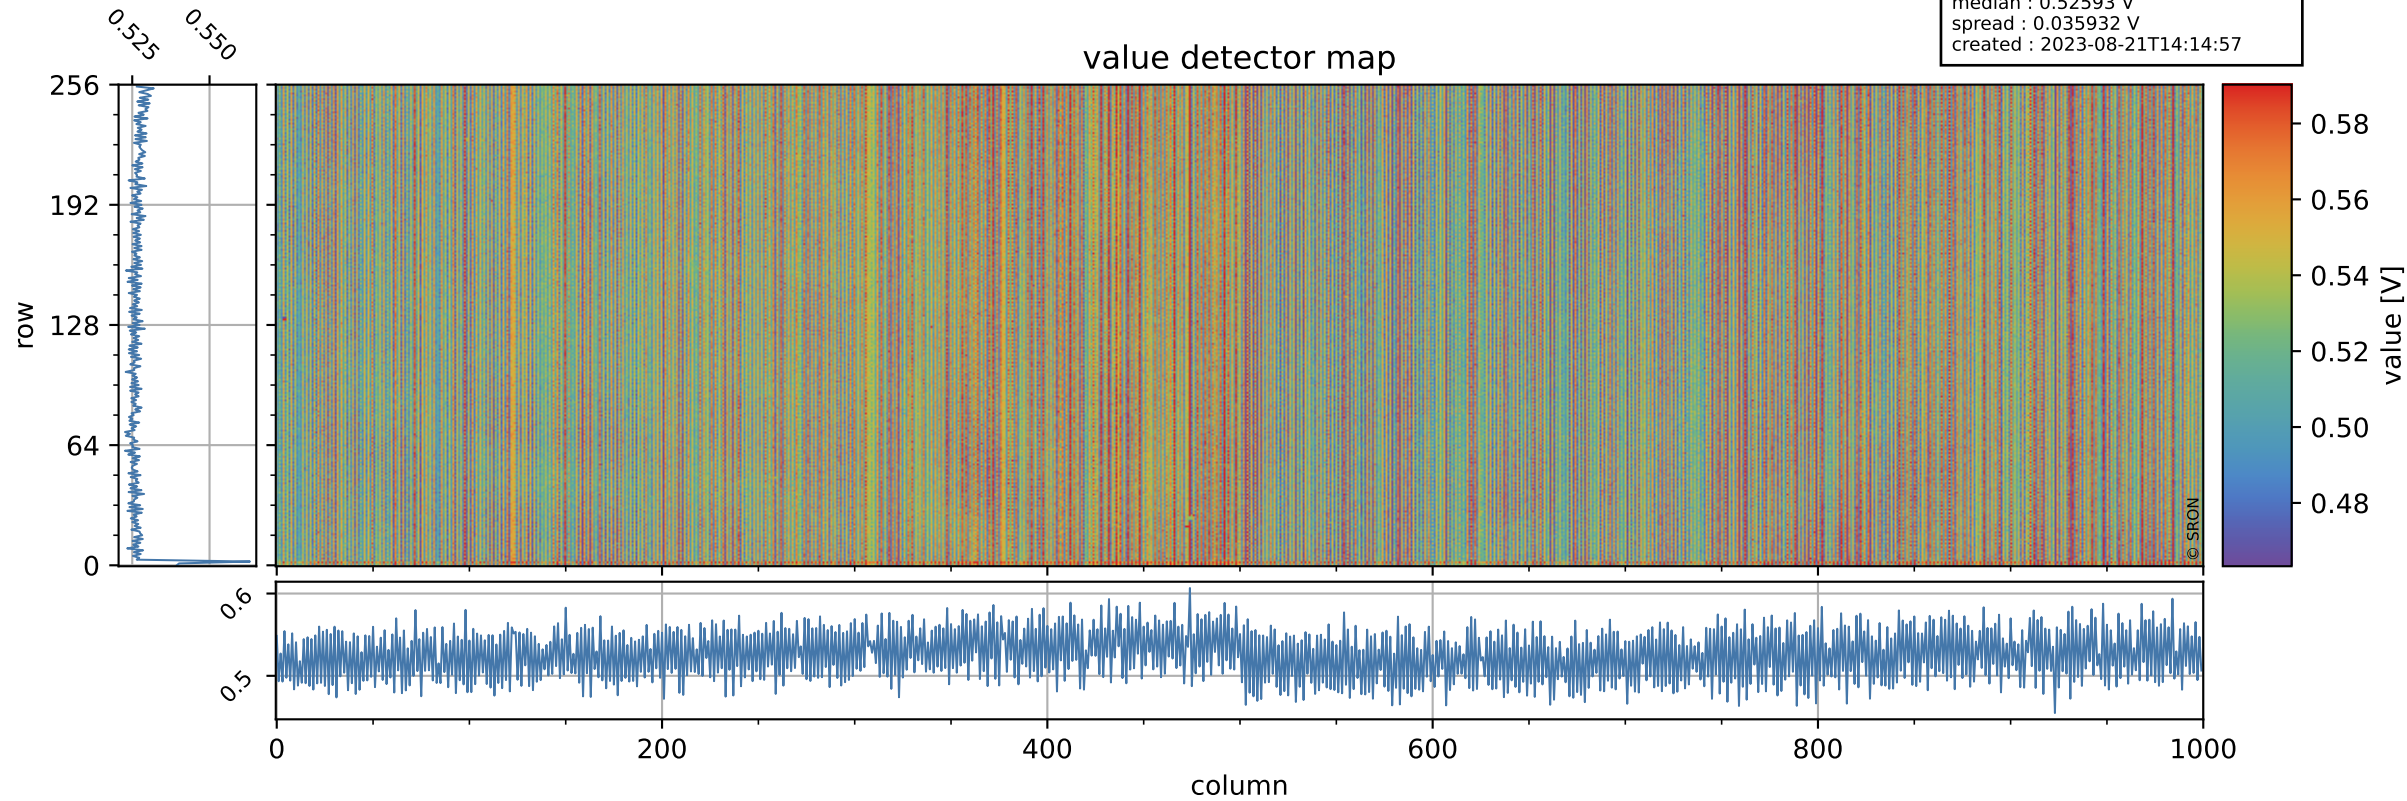

Tropomi SWIR offset (official)

orbits : 19 in [3307, 3352]
coverage : 2018-06-03 / 2018-06-06
median : 0.52593 V
spread : 0.035932 V
created : 2023-08-21T14:14:57

value detector map

Tropomi SWIR offset (official)

orbits : 19 in [3307, 3352]
coverage : 2018-06-03 / 2018-06-06
median : 34.043 μV
spread : 19.957 μV
created : 2023-08-21T14:14:58

Tropomi SWIR offset (official)

orbits : 19 in [3307, 3352]
coverage : 2018-06-03 / 2018-06-06
median : -0.086852 mV
spread : 0.34816 mV
created : 2023-08-21T14:14:58

value compared with SWIR offset CKD

Tropomi SWIR offset (official) ground-tracks of Sentinel-5P

orbits : 19 in [3307, 3352]
coverage : 2018-06-03 / 2018-06-06
created : 2023-08-21T14:14:58

Tropomi SWIR offset (official)

orbits : [2827, 3352]
coverage : 2018-04-30 / 2018-06-06
created : 2023-08-21T14:14:59

trend of detector median & temperatures