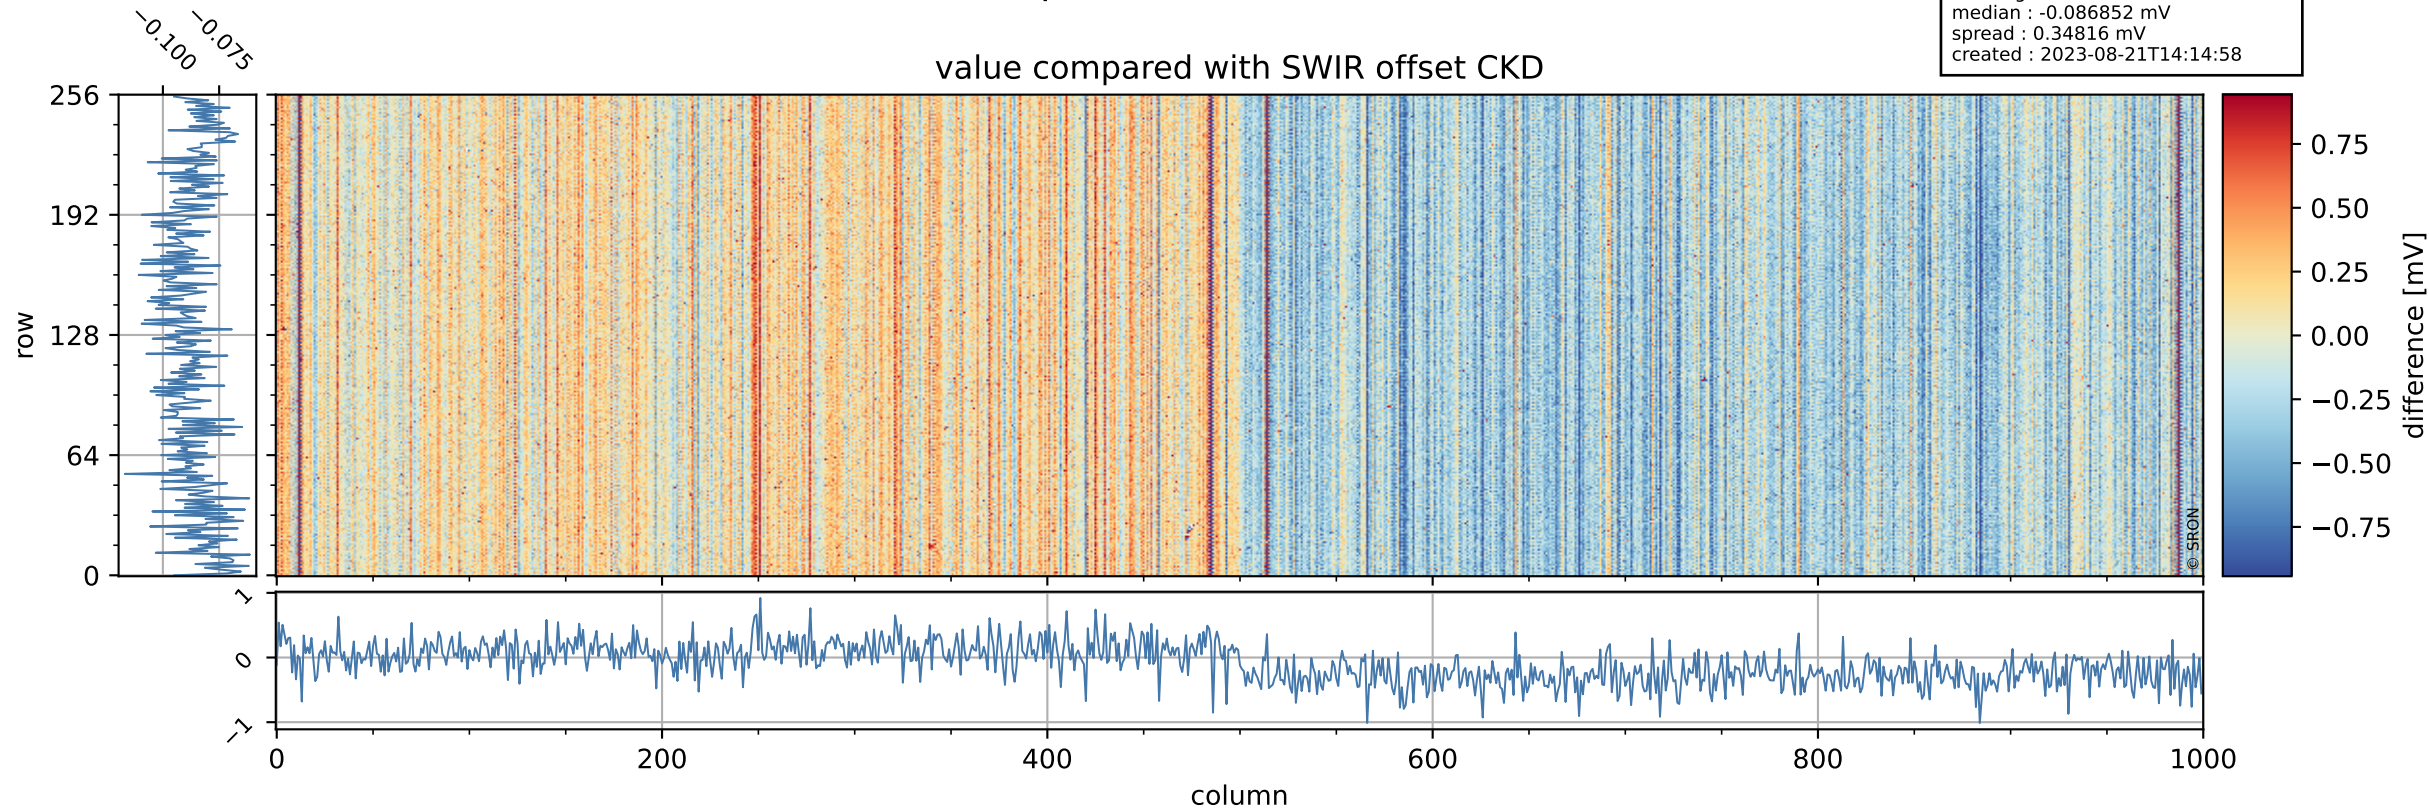

Tropomi SWIR offset (official)

orbits : 19 in [3307, 3352]
coverage : 2018-06-03 / 2018-06-06
median : 0.52593 V
spread : 0.035932 V
created : 2023-08-21T14:14:57

value detector map

Tropomi SWIR offset (official)

orbits : 19 in [3307, 3352]
coverage : 2018-06-03 / 2018-06-06
median : 34.043 μV
spread : 19.957 μV
created : 2023-08-21T14:14:58

Tropomi SWIR offset (official)

orbits : 19 in [3307, 3352]
coverage : 2018-06-03 / 2018-06-06
median : -0.086852 mV
spread : 0.34816 mV
created : 2023-08-21T14:14:58

value compared with SWIR offset CKD

Tropomi SWIR offset (official) ground-tracks of Sentinel-5P

orbits : 19 in [3307, 3352]
coverage : 2018-06-03 / 2018-06-06
created : 2023-08-21T14:14:58

Tropomi SWIR offset (official)

orbits : [2827, 3352]
coverage : 2018-04-30 / 2018-06-06
created : 2023-08-21T14:14:59

trend of detector median & temperatures