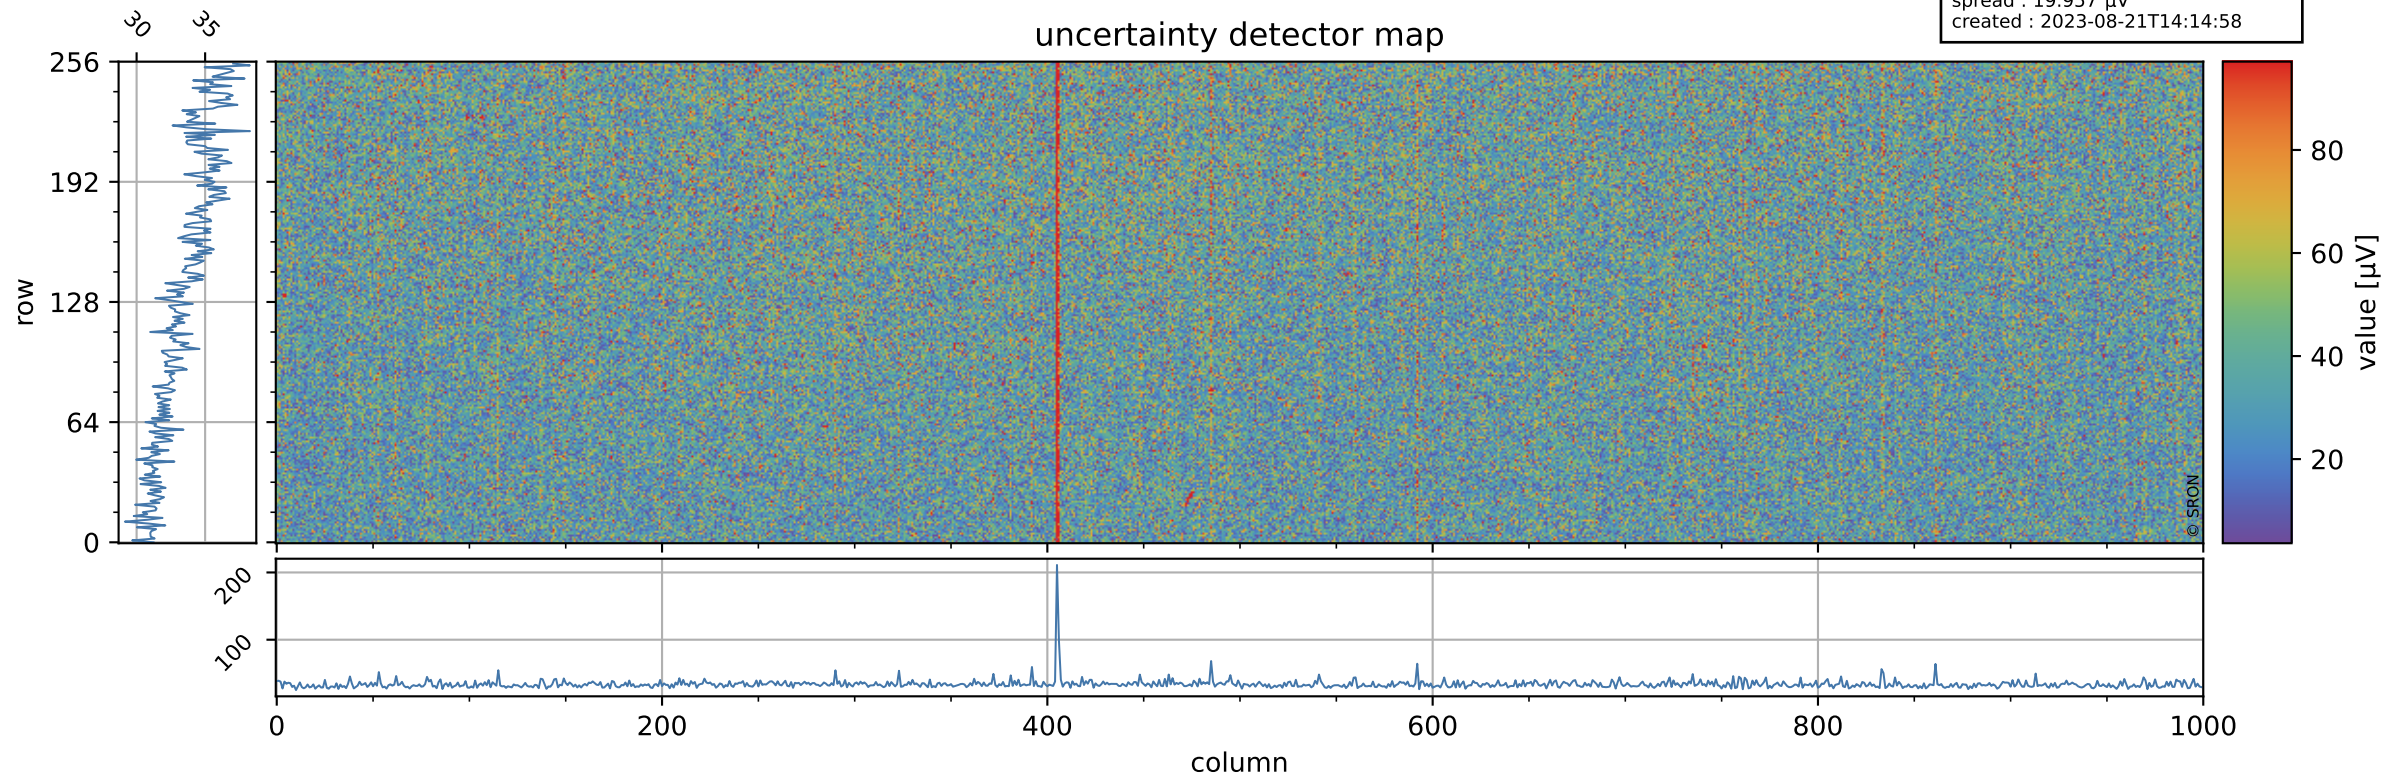

Tropomi SWIR offset (official)

orbits : 19 in [3307, 3352]
coverage : 2018-06-03 / 2018-06-06
median : 0.52593 V
spread : 0.035932 V
created : 2023-08-21T14:14:57

value detector map

Tropomi SWIR offset (official)

orbits : 19 in [3307, 3352]
coverage : 2018-06-03 / 2018-06-06
median : 34.043 μV
spread : 19.957 μV
created : 2023-08-21T14:14:58

Tropomi SWIR offset (official)

orbits : 19 in [3307, 3352]
coverage : 2018-06-03 / 2018-06-06
median : -0.086852 mV
spread : 0.34816 mV
created : 2023-08-21T14:14:58

value compared with SWIR offset CKD

Tropomi SWIR offset (official) ground-tracks of Sentinel-5P

orbits : 19 in [3307, 3352]
coverage : 2018-06-03 / 2018-06-06
created : 2023-08-21T14:14:58

Tropomi SWIR offset (official)

orbits : [2827, 3352]
coverage : 2018-04-30 / 2018-06-06
created : 2023-08-21T14:14:59

trend of detector median & temperatures