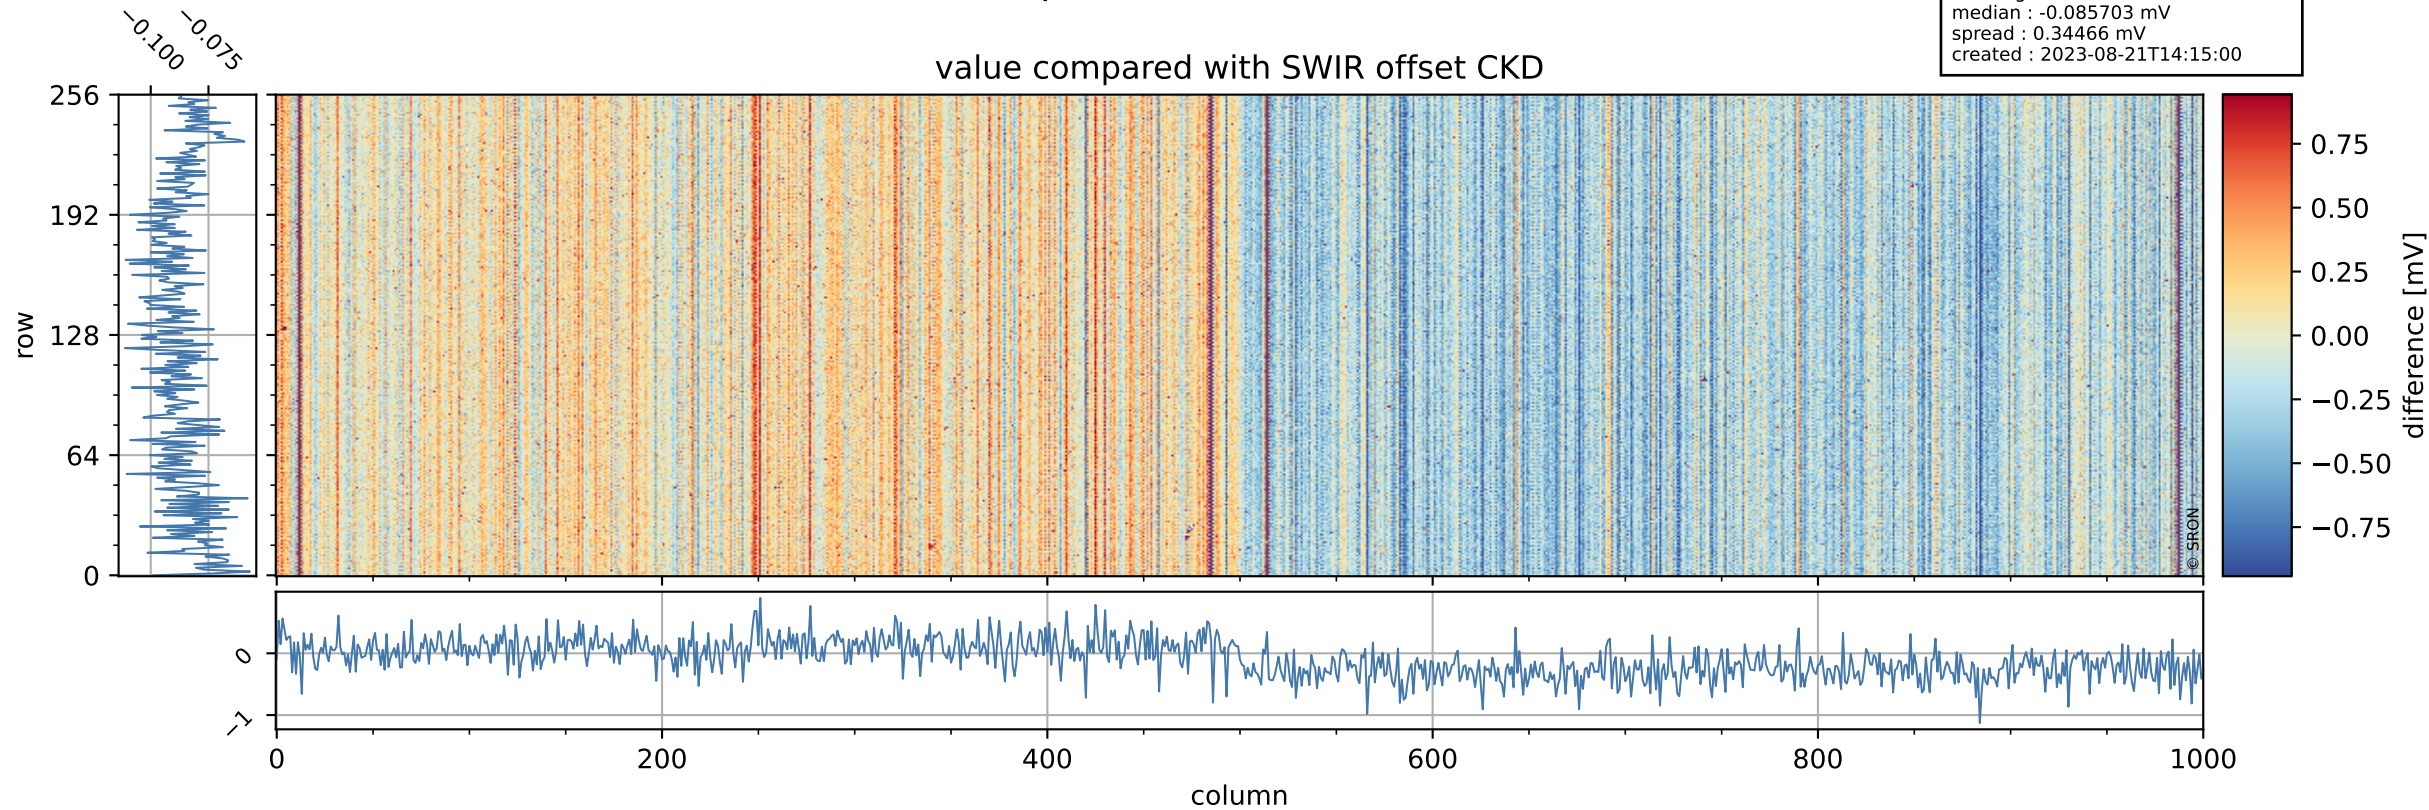

## value detector map

# Tropomi SWIR offset (official)

orbits : 20 in [3322, 3367]  
coverage : 2018-06-04 / 2018-06-07  
median : 33.478  $\mu\text{V}$   
spread : 19.791  $\mu\text{V}$   
created : 2023-08-21T14:14:59

# Tropomi SWIR offset (official) ground-tracks of Sentinel-5P

orbits : 20 in [3322, 3367]  
coverage : 2018-06-04 / 2018-06-07  
created : 2023-08-21T14:15:00

# Tropomi SWIR offset (official)

orbits : [2827, 3367]  
coverage : 2018-04-30 / 2018-06-07  
created : 2023-08-21T14:15:00