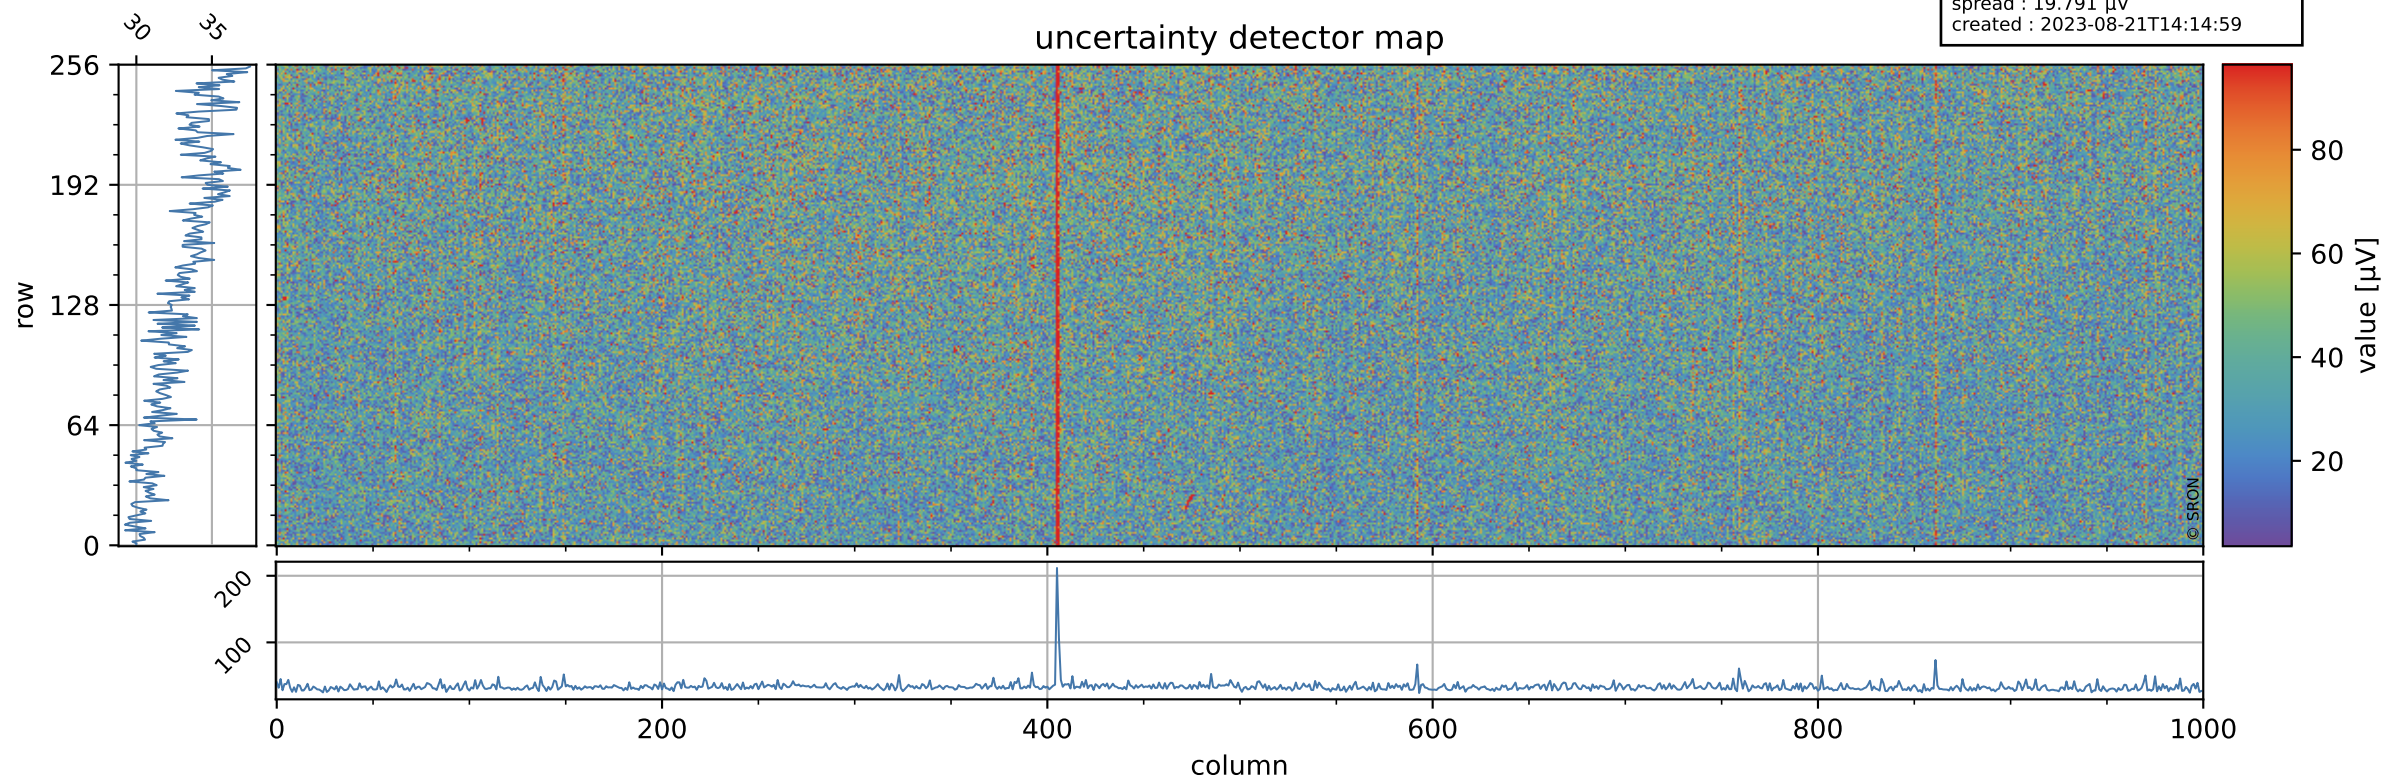

# Tropomi SWIR offset (official)

orbits : 20 in [3322, 3367]  
coverage : 2018-06-04 / 2018-06-07  
median : 0.52593 V  
spread : 0.035932 V  
created : 2023-08-21T14:14:59

## value detector map

# Tropomi SWIR offset (official)

orbits : 20 in [3322, 3367]  
coverage : 2018-06-04 / 2018-06-07  
median : 33.478  $\mu\text{V}$   
spread : 19.791  $\mu\text{V}$   
created : 2023-08-21T14:14:59

# Tropomi SWIR offset (official) ground-tracks of Sentinel-5P

orbits : 20 in [3322, 3367]  
coverage : 2018-06-04 / 2018-06-07  
created : 2023-08-21T14:15:00