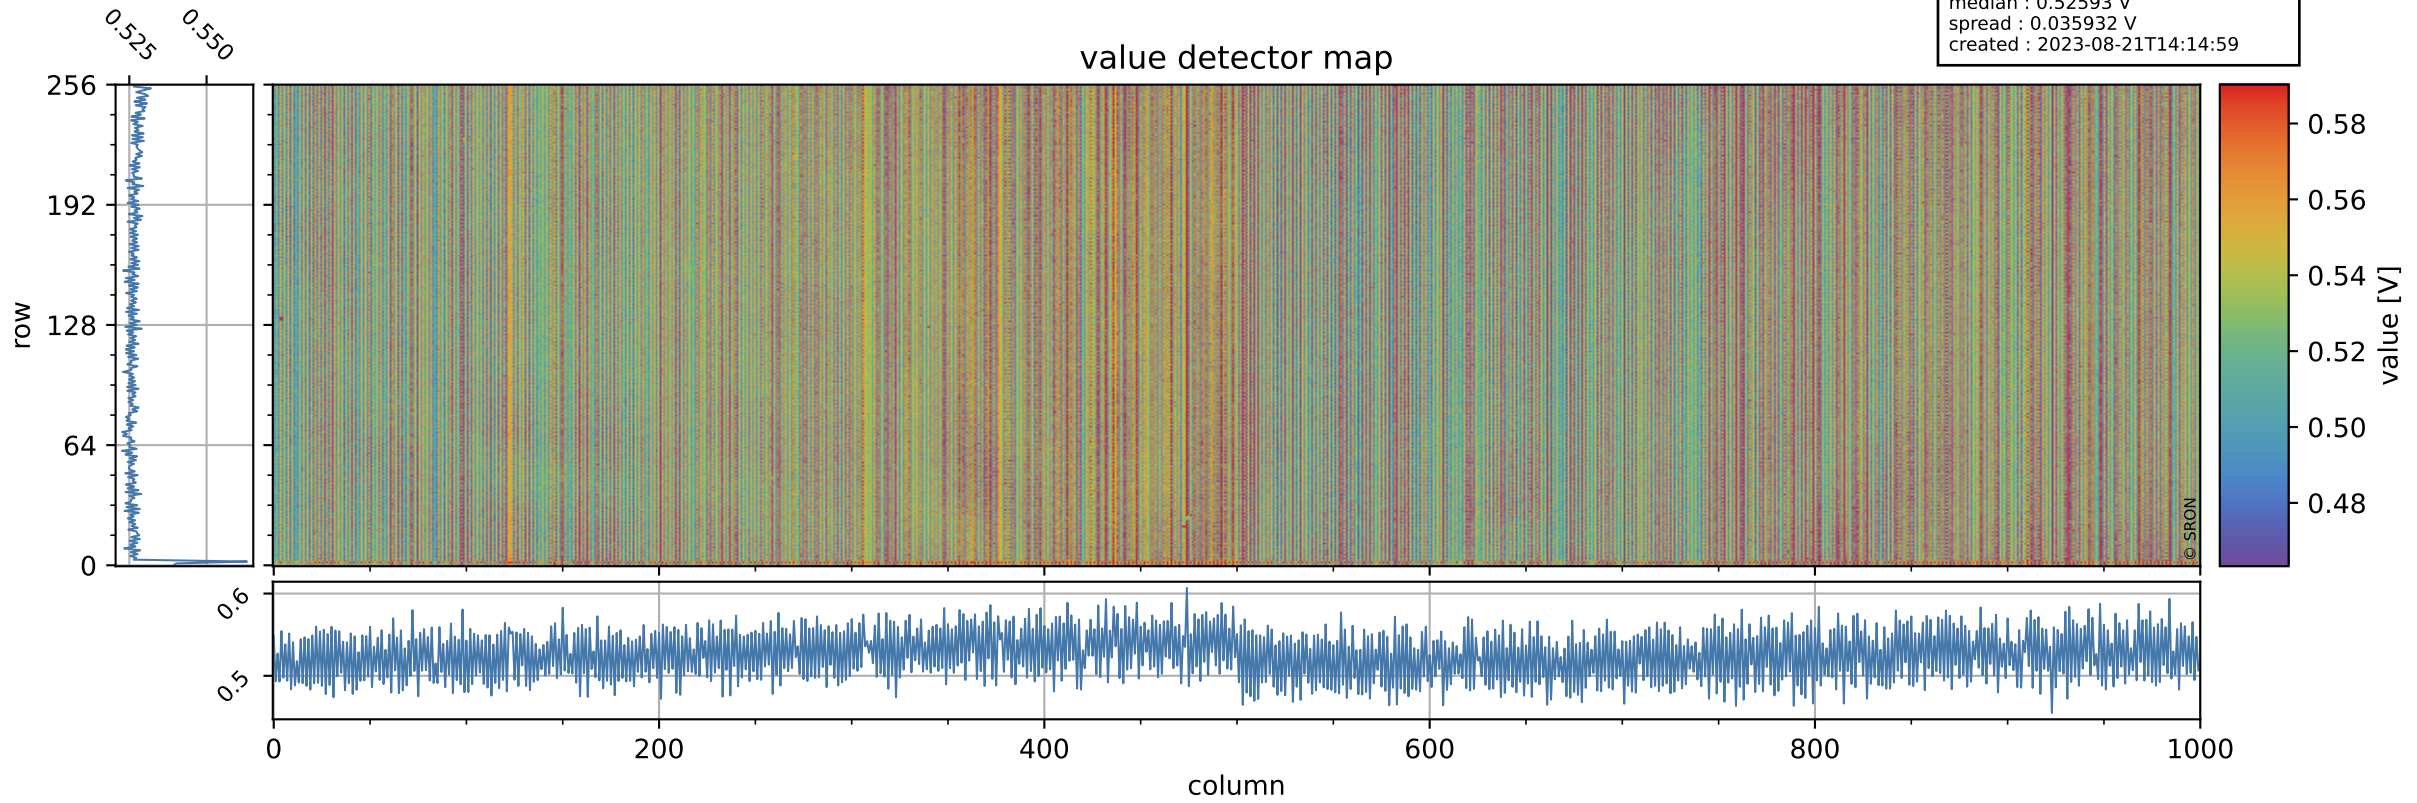

# Tropomi SWIR offset (official)

orbits : 20 in [3322, 3367]  
coverage : 2018-06-04 / 2018-06-07  
median : 0.52593 V  
spread : 0.035932 V  
created : 2023-08-21T14:14:59

## value detector map

# Tropomi SWIR offset (official)

orbits : 20 in [3322, 3367]  
coverage : 2018-06-04 / 2018-06-07  
median : 33.478  $\mu\text{V}$   
spread : 19.791  $\mu\text{V}$   
created : 2023-08-21T14:14:59

# Tropomi SWIR offset (official) ground-tracks of Sentinel-5P

orbits : 20 in [3322, 3367]  
coverage : 2018-06-04 / 2018-06-07  
created : 2023-08-21T14:15:00