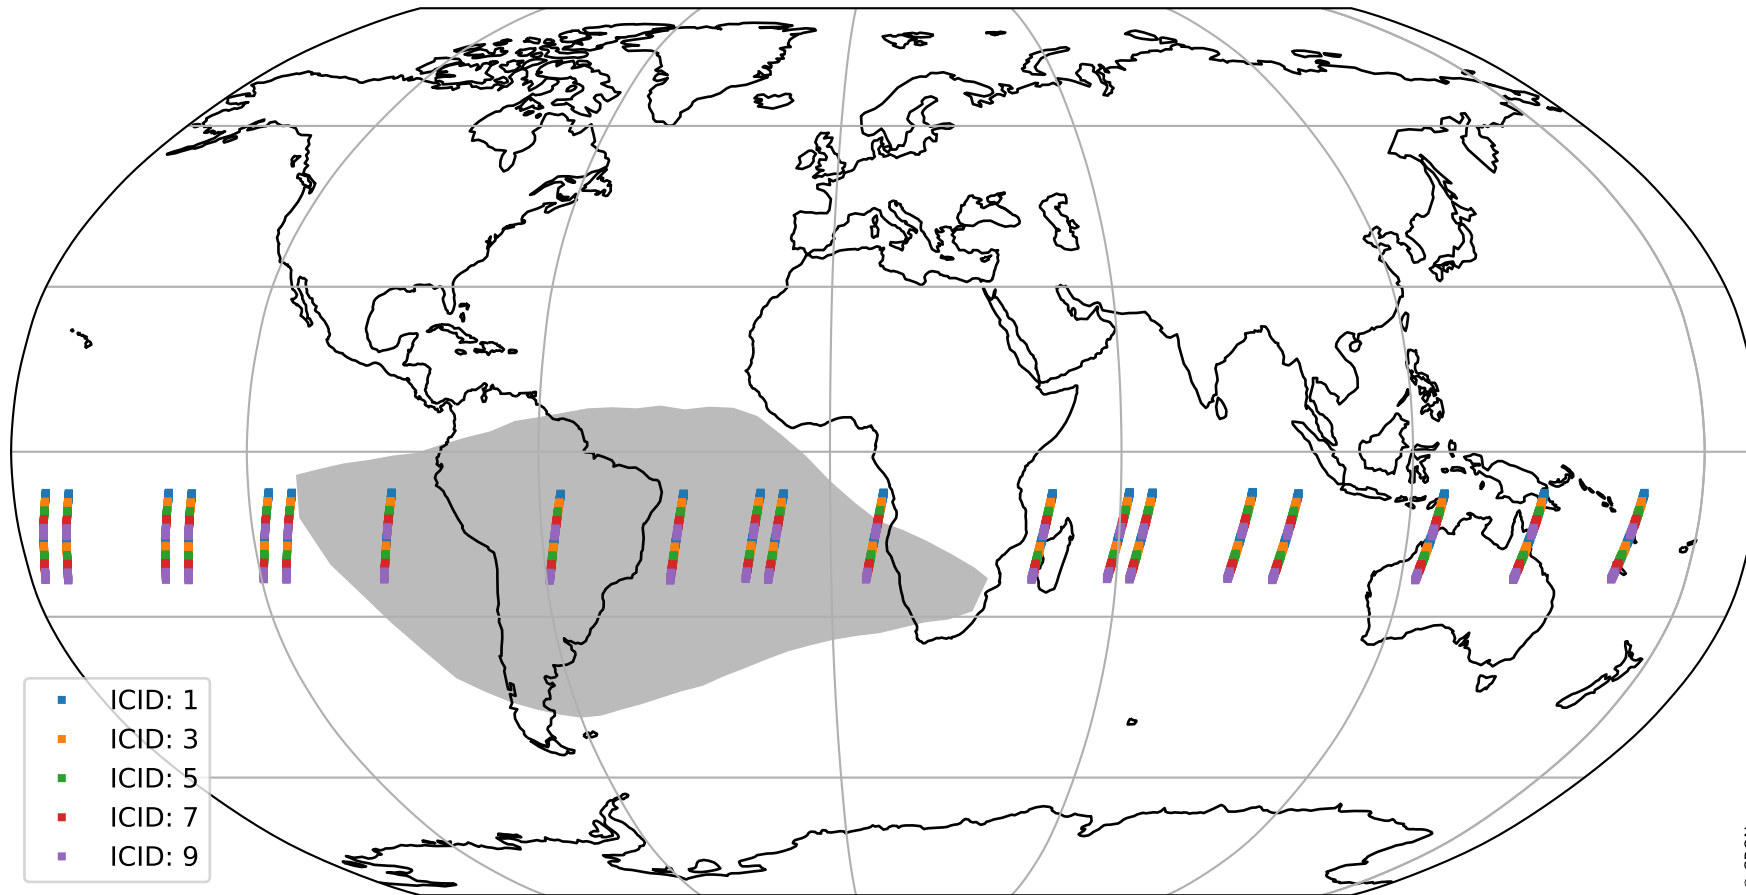

# Tropomi SWIR offset (official)

orbits : 20 in [3322, 3367]  
coverage : 2018-06-04 / 2018-06-07  
median : 33.478  $\mu\text{V}$   
spread : 19.791  $\mu\text{V}$   
created : 2023-08-21T14:14:59

# Tropomi SWIR offset (official)

value compared with SWIR offset CKD

orbits : 20 in [3322, 3367]  
coverage : 2018-06-04 / 2018-06-07  
median : -0.085703 mV  
spread : 0.34466 mV  
created : 2023-08-21T14:15:00

# Tropomi SWIR offset (official) ground-tracks of Sentinel-5P

orbits : 20 in [3322, 3367]  
coverage : 2018-06-04 / 2018-06-07  
created : 2023-08-21T14:15:00

# Tropomi SWIR offset (official)

orbits : [2827, 3367]  
coverage : 2018-04-30 / 2018-06-07  
created : 2023-08-21T14:15:00