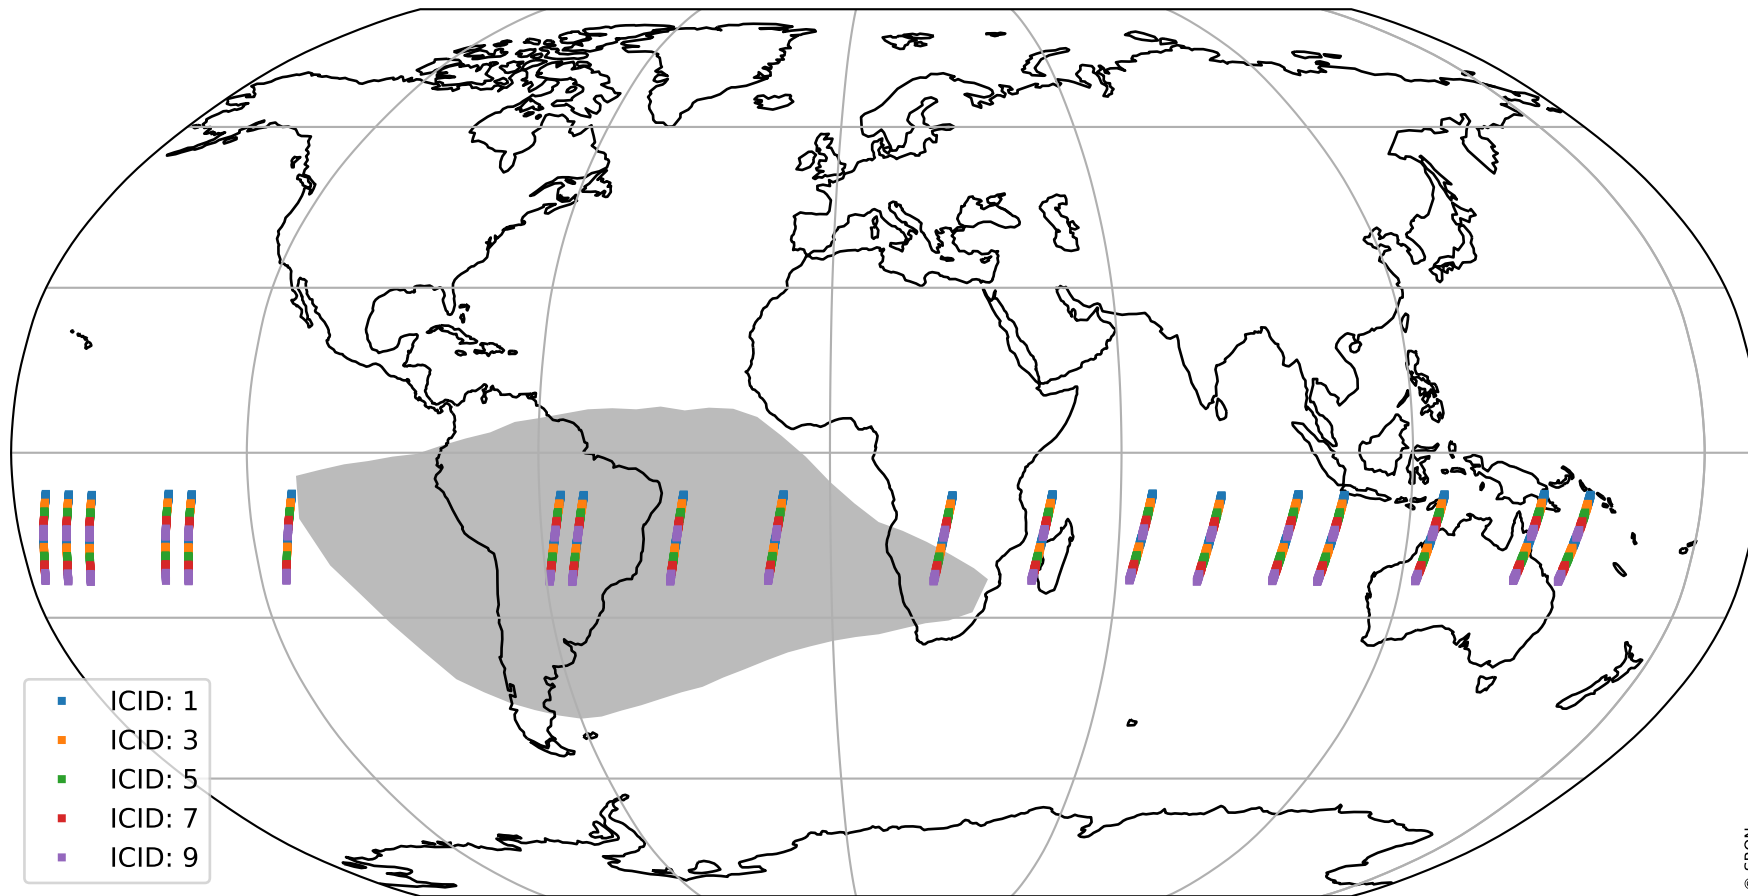

# Tropomi SWIR offset (official)

orbits : 19 in [3337, 3382]  
coverage : 2018-06-05 / 2018-06-08  
median : 32.817  $\mu\text{V}$   
spread : 19.616  $\mu\text{V}$   
created : 2023-08-21T14:15:01

# Tropomi SWIR offset (official)

orbits : 19 in [3337, 3382]  
coverage : 2018-06-05 / 2018-06-08  
median : -0.086039 mV  
spread : 0.34115 mV  
created : 2023-08-21T14:15:01

value compared with SWIR offset CKD

# Tropomi SWIR offset (official) ground-tracks of Sentinel-5P

orbits : 19 in [3337, 3382]  
coverage : 2018-06-05 / 2018-06-08  
created : 2023-08-21T14:15:02

# Tropomi SWIR offset (official)

orbits : [2827, 3382]  
coverage : 2018-04-30 / 2018-06-08  
created : 2023-08-21T14:15:02