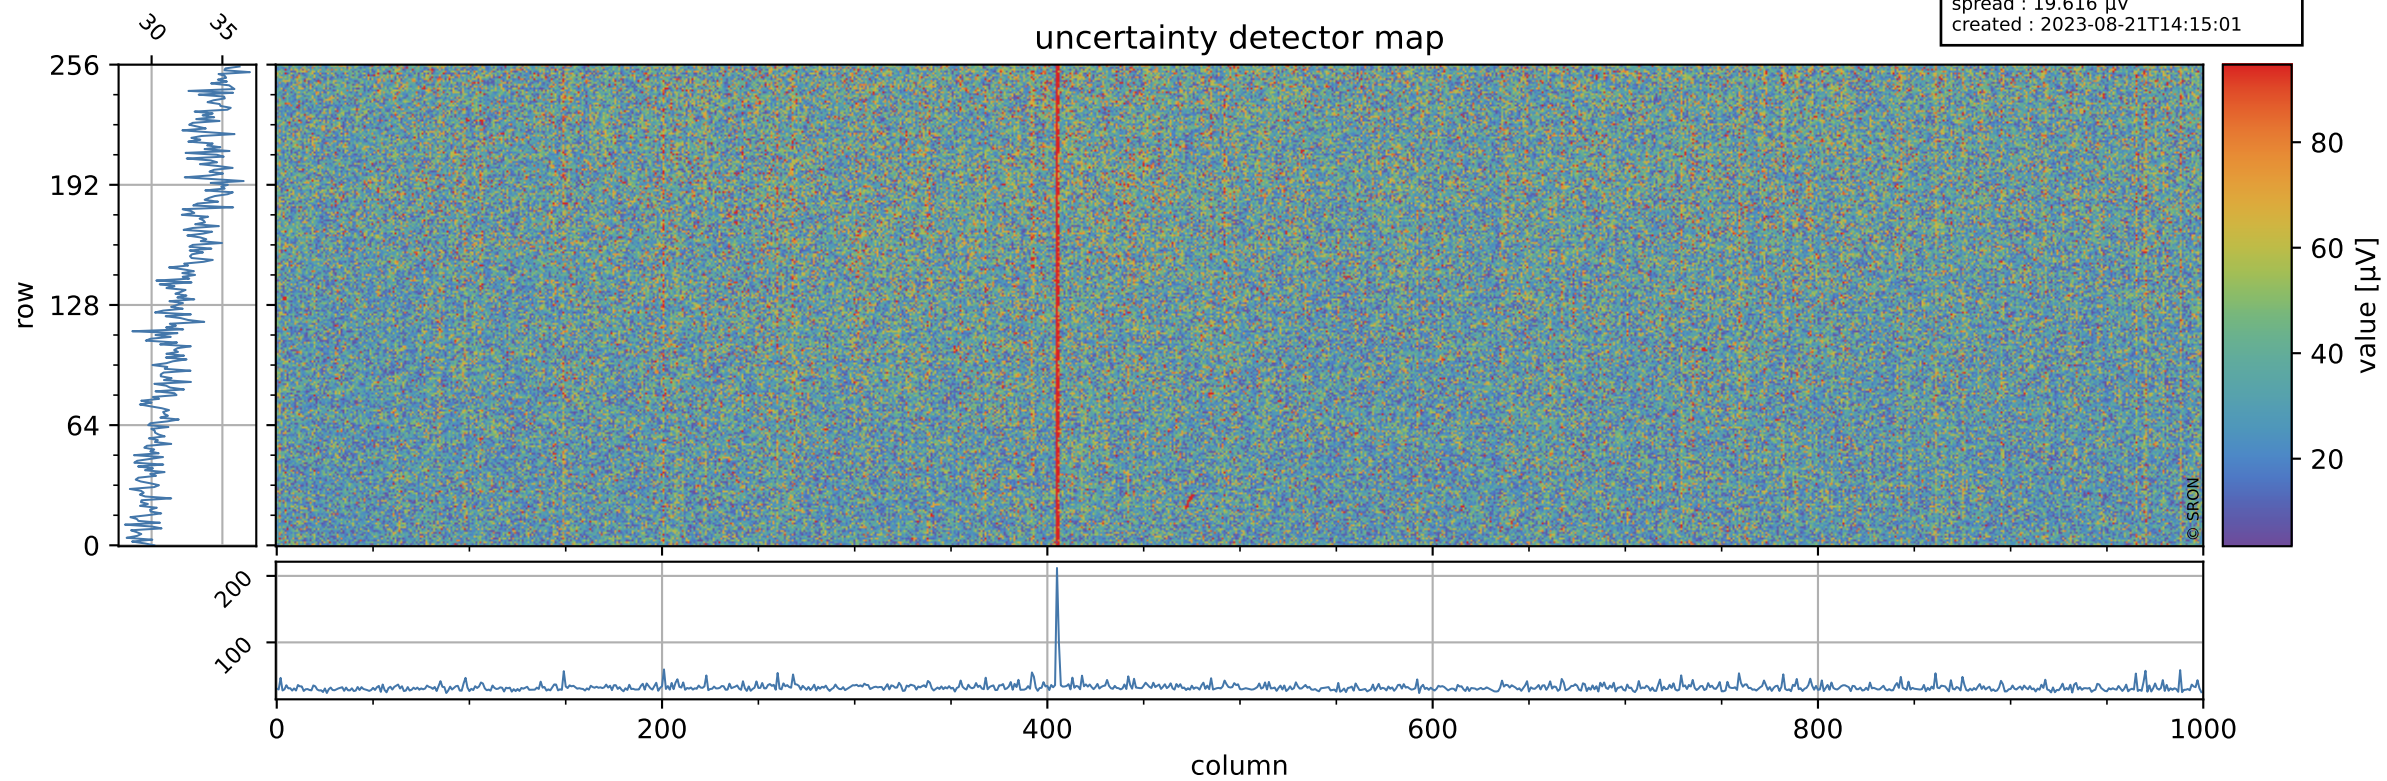

# Tropomi SWIR offset (official)

orbits : 19 in [3337, 3382]  
coverage : 2018-06-05 / 2018-06-08  
median : 0.52593 V  
spread : 0.035931 V  
created : 2023-08-21T14:15:01

## value detector map

# Tropomi SWIR offset (official)

orbits : 19 in [3337, 3382]  
coverage : 2018-06-05 / 2018-06-08  
median : 32.817  $\mu\text{V}$   
spread : 19.616  $\mu\text{V}$   
created : 2023-08-21T14:15:01

# Tropomi SWIR offset (official) ground-tracks of Sentinel-5P

orbits : 19 in [3337, 3382]  
coverage : 2018-06-05 / 2018-06-08  
created : 2023-08-21T14:15:02