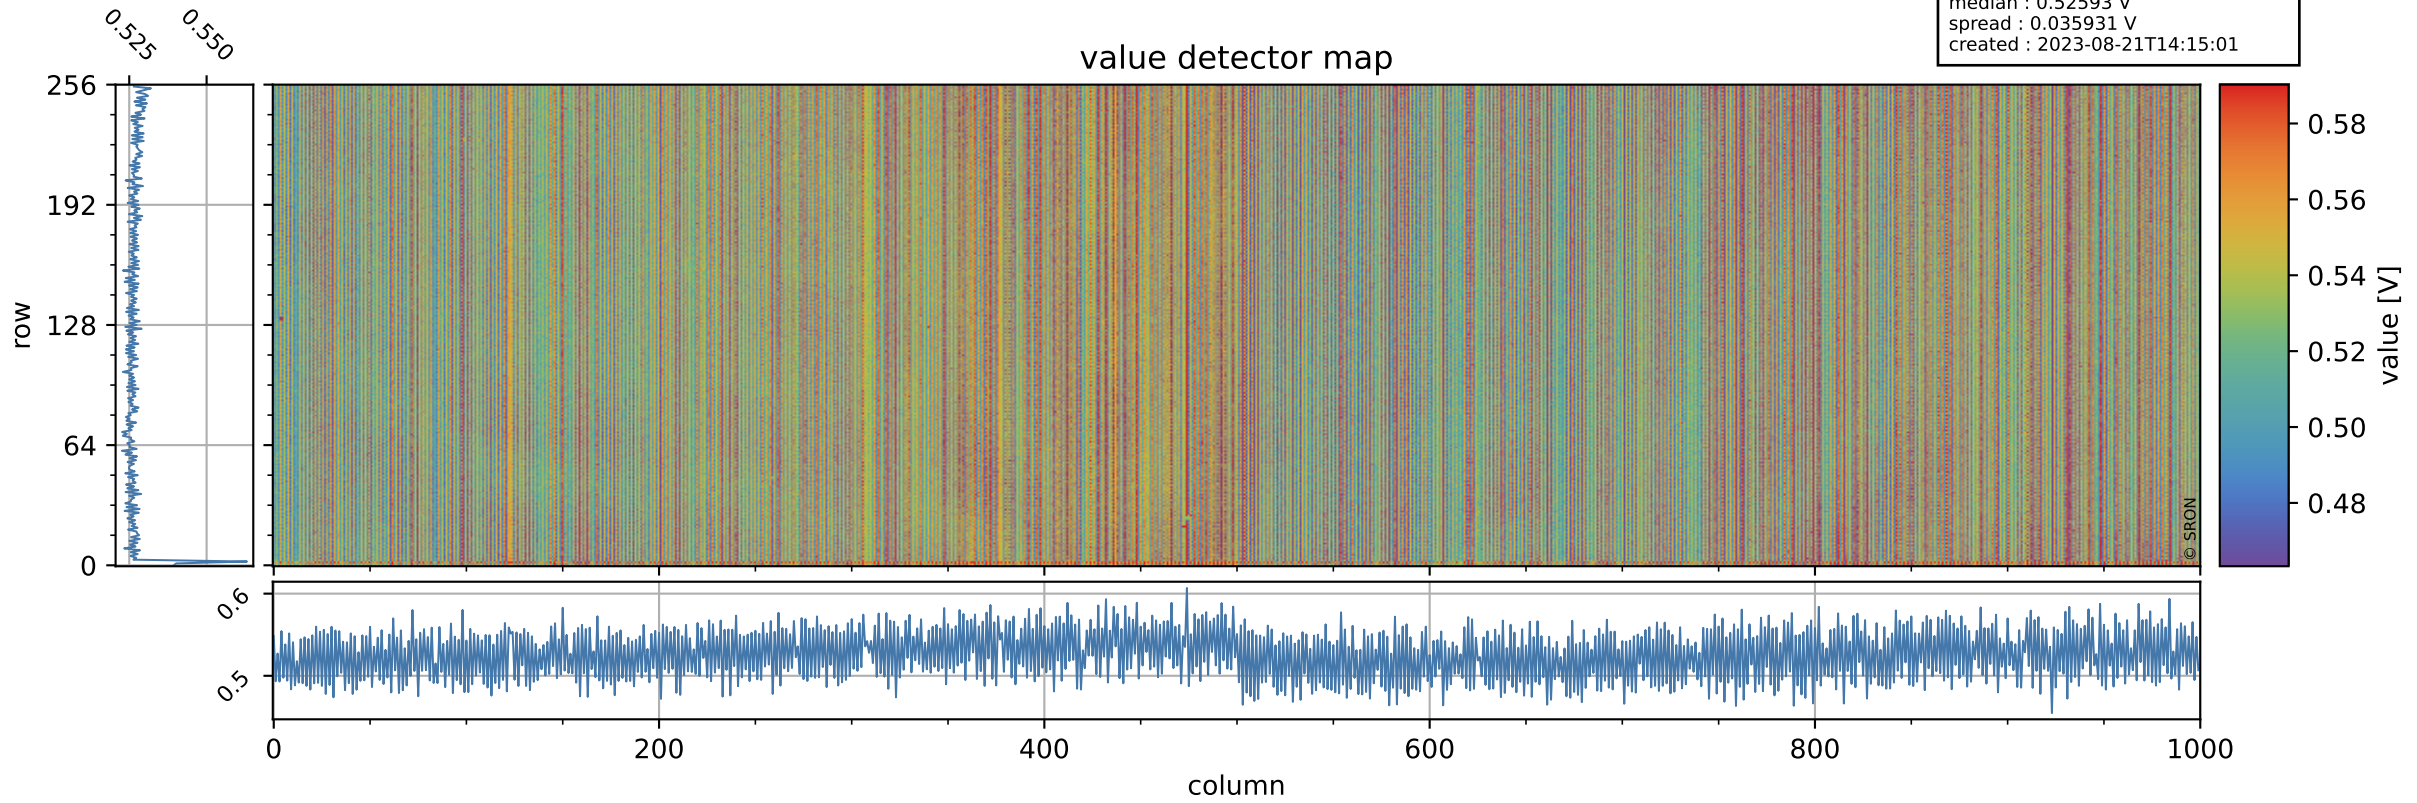

# Tropomi SWIR offset (official)

orbits : 19 in [3337, 3382]  
coverage : 2018-06-05 / 2018-06-08  
median : 0.52593 V  
spread : 0.035931 V  
created : 2023-08-21T14:15:01

## value detector map

# Tropomi SWIR offset (official)

orbits : 19 in [3337, 3382]  
coverage : 2018-06-05 / 2018-06-08  
median : 32.817  $\mu\text{V}$   
spread : 19.616  $\mu\text{V}$   
created : 2023-08-21T14:15:01

# Tropomi SWIR offset (official) ground-tracks of Sentinel-5P

orbits : 19 in [3337, 3382]  
coverage : 2018-06-05 / 2018-06-08  
created : 2023-08-21T14:15:02