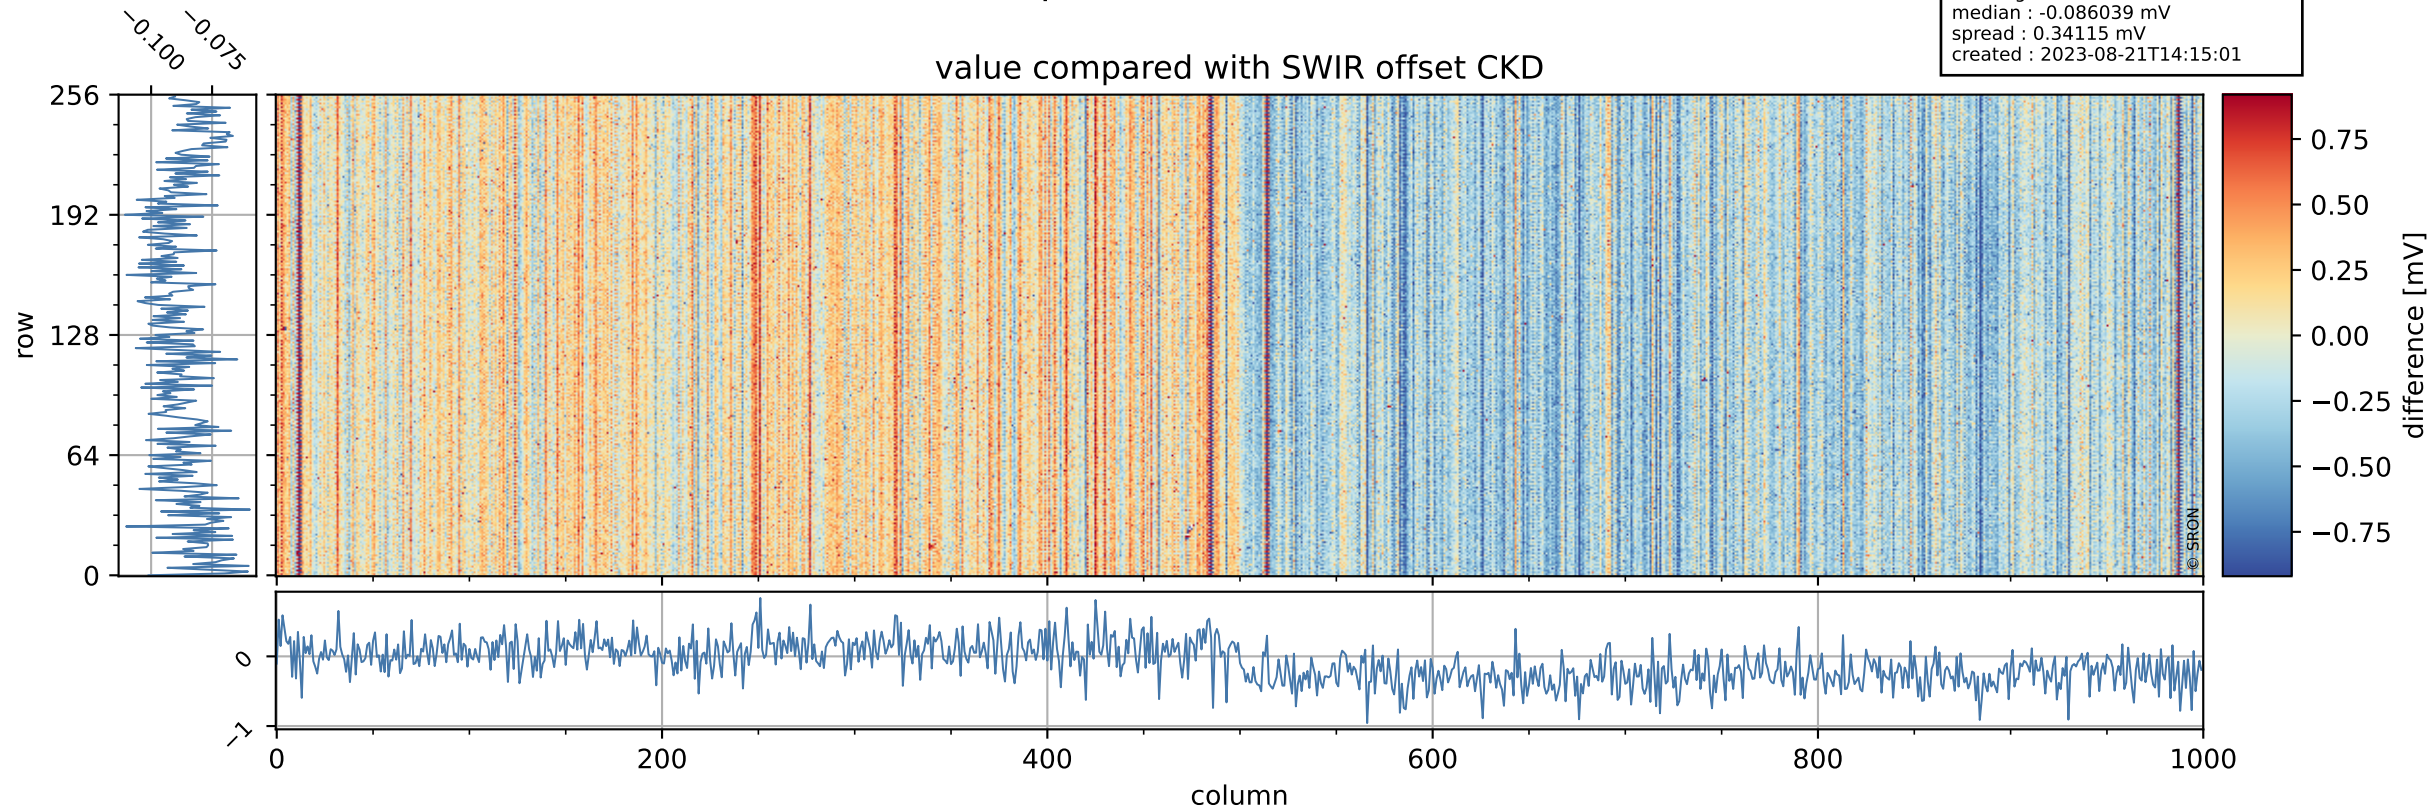

## value detector map

# Tropomi SWIR offset (official)

orbits : 19 in [3337, 3382]  
coverage : 2018-06-05 / 2018-06-08  
median : 32.817  $\mu\text{V}$   
spread : 19.616  $\mu\text{V}$   
created : 2023-08-21T14:15:01

# Tropomi SWIR offset (official)

orbits : 19 in [3337, 3382]  
coverage : 2018-06-05 / 2018-06-08  
median : -0.086039 mV  
spread : 0.34115 mV  
created : 2023-08-21T14:15:01

value compared with SWIR offset CKD

# Tropomi SWIR offset (official) ground-tracks of Sentinel-5P

orbits : 19 in [3337, 3382]  
coverage : 2018-06-05 / 2018-06-08  
created : 2023-08-21T14:15:02