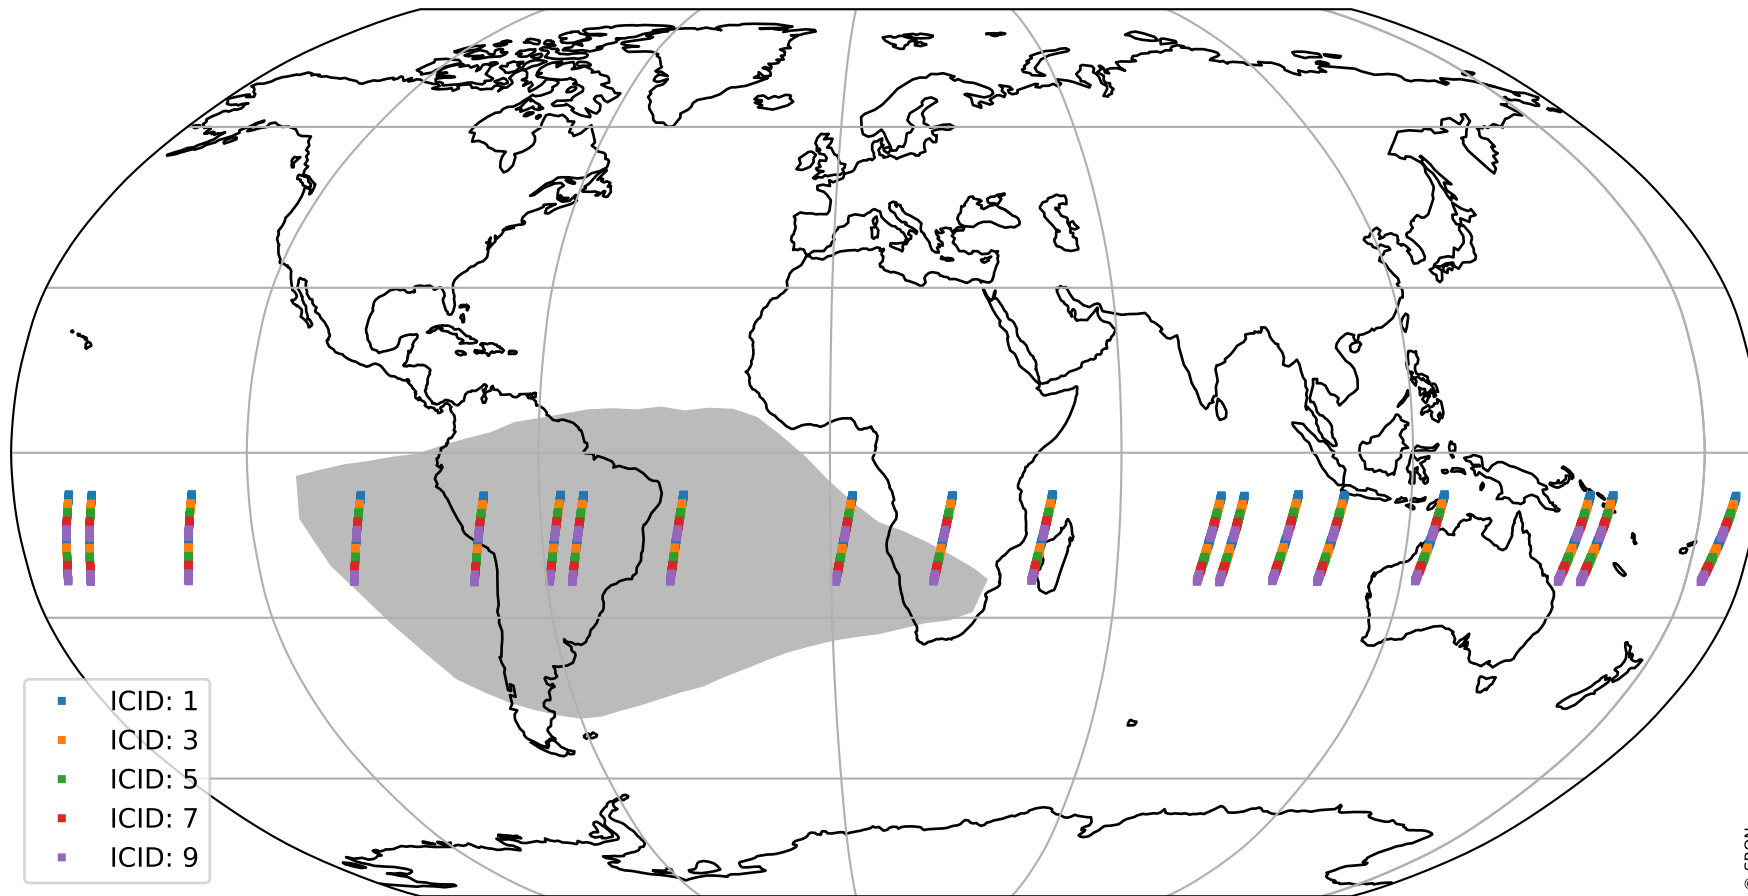

# Tropomi SWIR offset (official)

orbits : 19 in [3352, 3397]  
coverage : 2018-06-06 / 2018-06-09  
median : 33.824  $\mu\text{V}$   
spread : 19.993  $\mu\text{V}$   
created : 2023-08-21T14:15:03

# Tropomi SWIR offset (official)

value compared with SWIR offset CKD

orbits : 19 in [3352, 3397]  
coverage : 2018-06-06 / 2018-06-09  
median : -0.081235 mV  
spread : 0.34226 mV  
created : 2023-08-21T14:15:03

# Tropomi SWIR offset (official) ground-tracks of Sentinel-5P

orbits : 19 in [3352, 3397]  
coverage : 2018-06-06 / 2018-06-09  
created : 2023-08-21T14:15:03

# Tropomi SWIR offset (official)

orbits : [2827, 3397]  
coverage : 2018-04-30 / 2018-06-09  
created : 2023-08-21T14:15:04