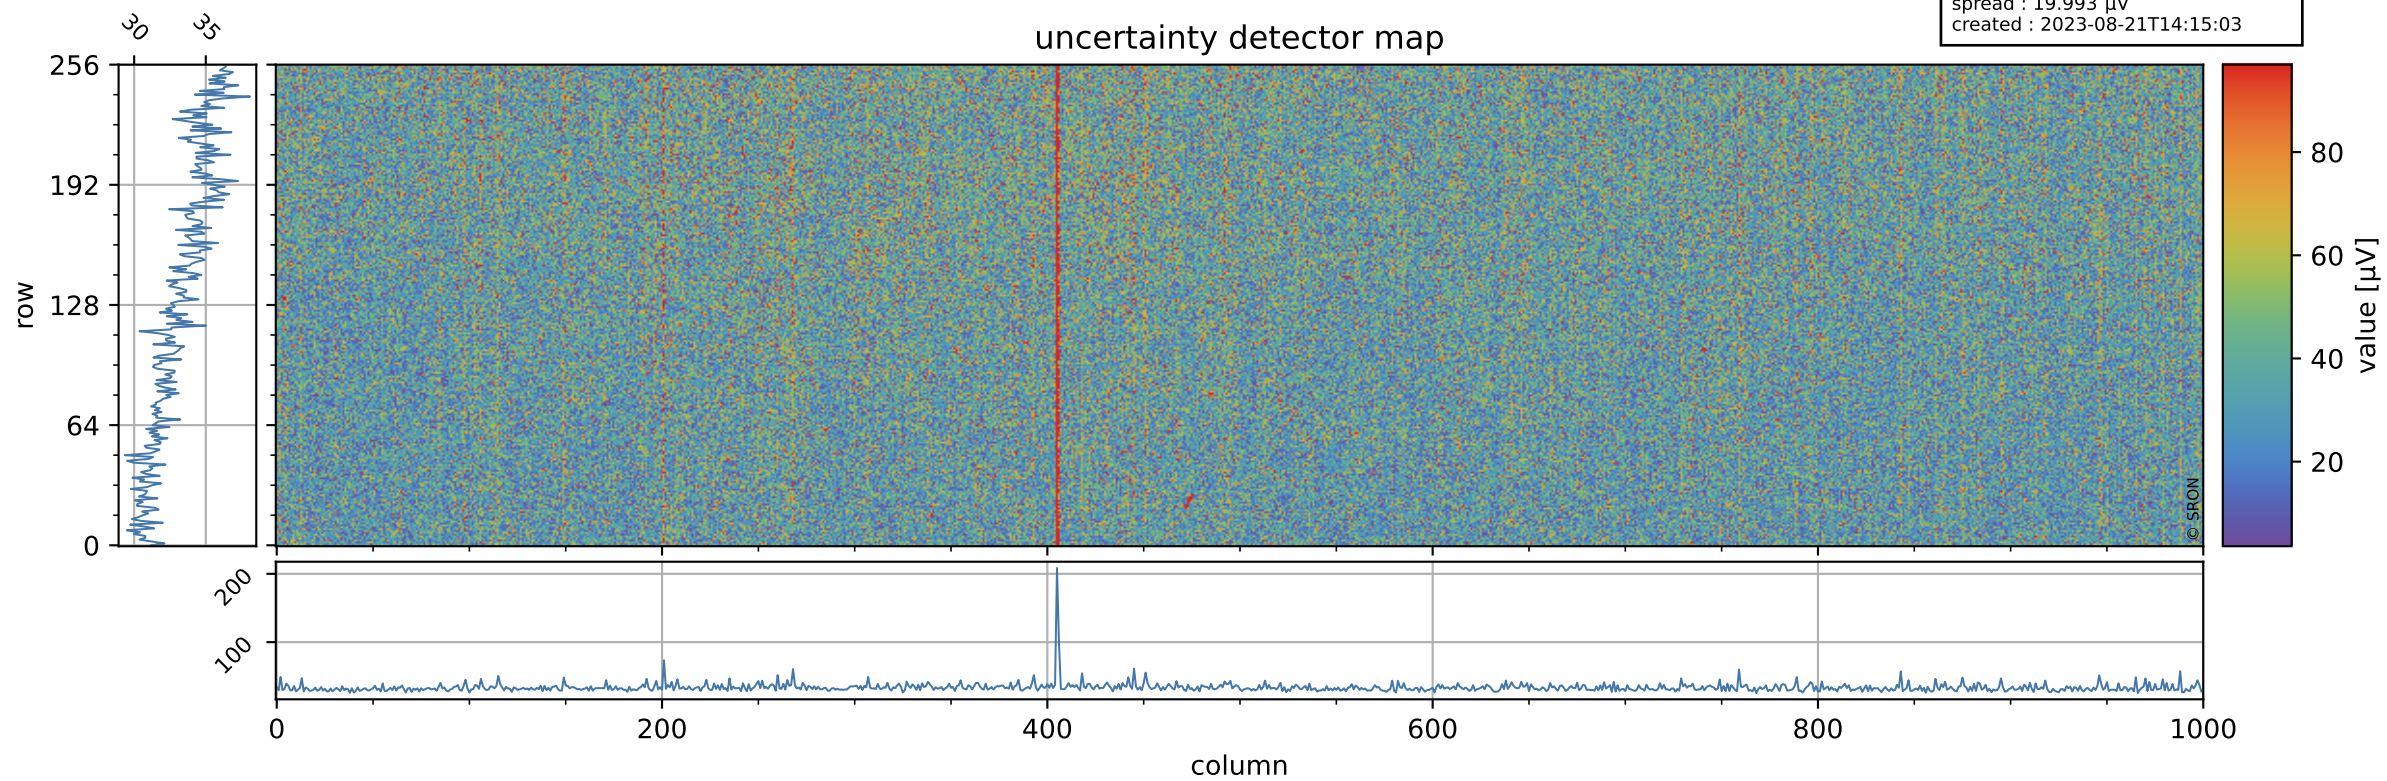

# Tropomi SWIR offset (official)

orbits : 19 in [3352, 3397]  
coverage : 2018-06-06 / 2018-06-09  
median : 0.52594 V  
spread : 0.035932 V  
created : 2023-08-21T14:15:03

## value detector map

# Tropomi SWIR offset (official)

orbits : 19 in [3352, 3397]  
coverage : 2018-06-06 / 2018-06-09  
median : 33.824  $\mu\text{V}$   
spread : 19.993  $\mu\text{V}$   
created : 2023-08-21T14:15:03

# Tropomi SWIR offset (official) ground-tracks of Sentinel-5P

orbits : 19 in [3352, 3397]  
coverage : 2018-06-06 / 2018-06-09  
created : 2023-08-21T14:15:03