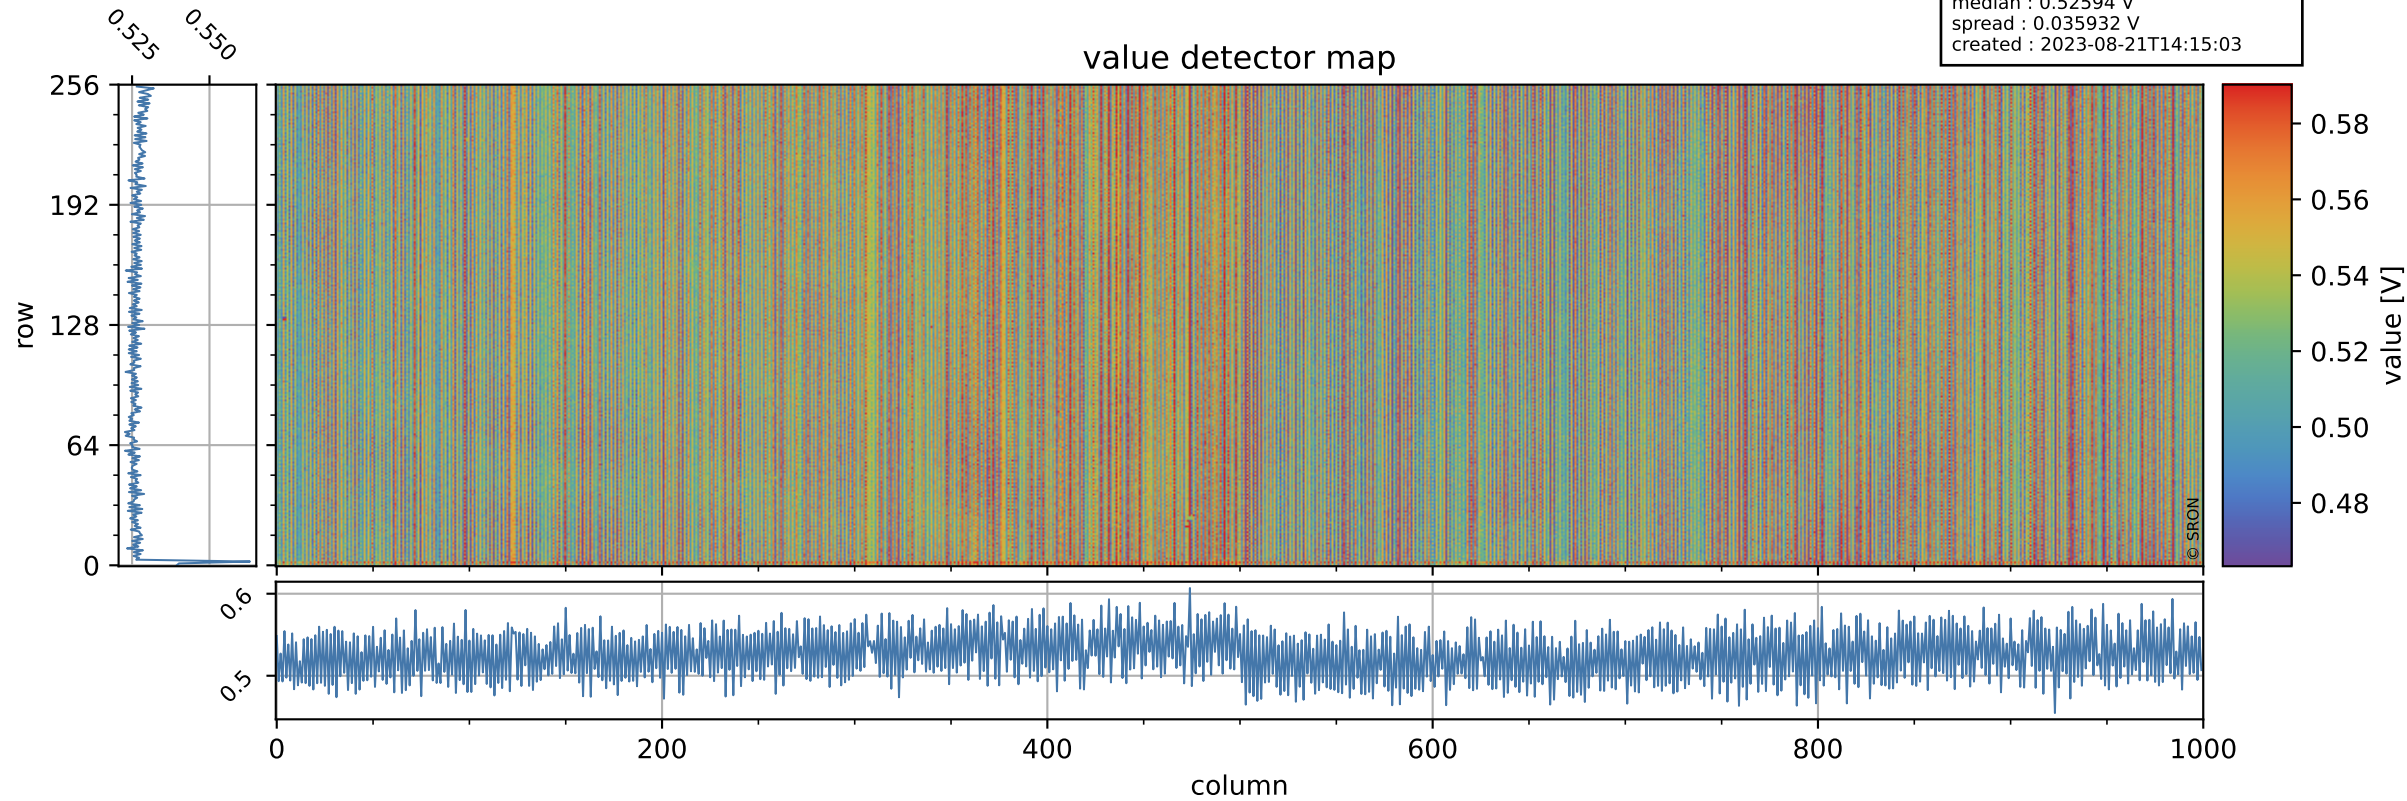

# Tropomi SWIR offset (official)

orbits : 19 in [3352, 3397]  
coverage : 2018-06-06 / 2018-06-09  
median : 0.52594 V  
spread : 0.035932 V  
created : 2023-08-21T14:15:03

## value detector map

# Tropomi SWIR offset (official)

orbits : 19 in [3352, 3397]  
coverage : 2018-06-06 / 2018-06-09  
median : 33.824  $\mu\text{V}$   
spread : 19.993  $\mu\text{V}$   
created : 2023-08-21T14:15:03

# Tropomi SWIR offset (official) ground-tracks of Sentinel-5P

orbits : 19 in [3352, 3397]  
coverage : 2018-06-06 / 2018-06-09  
created : 2023-08-21T14:15:03