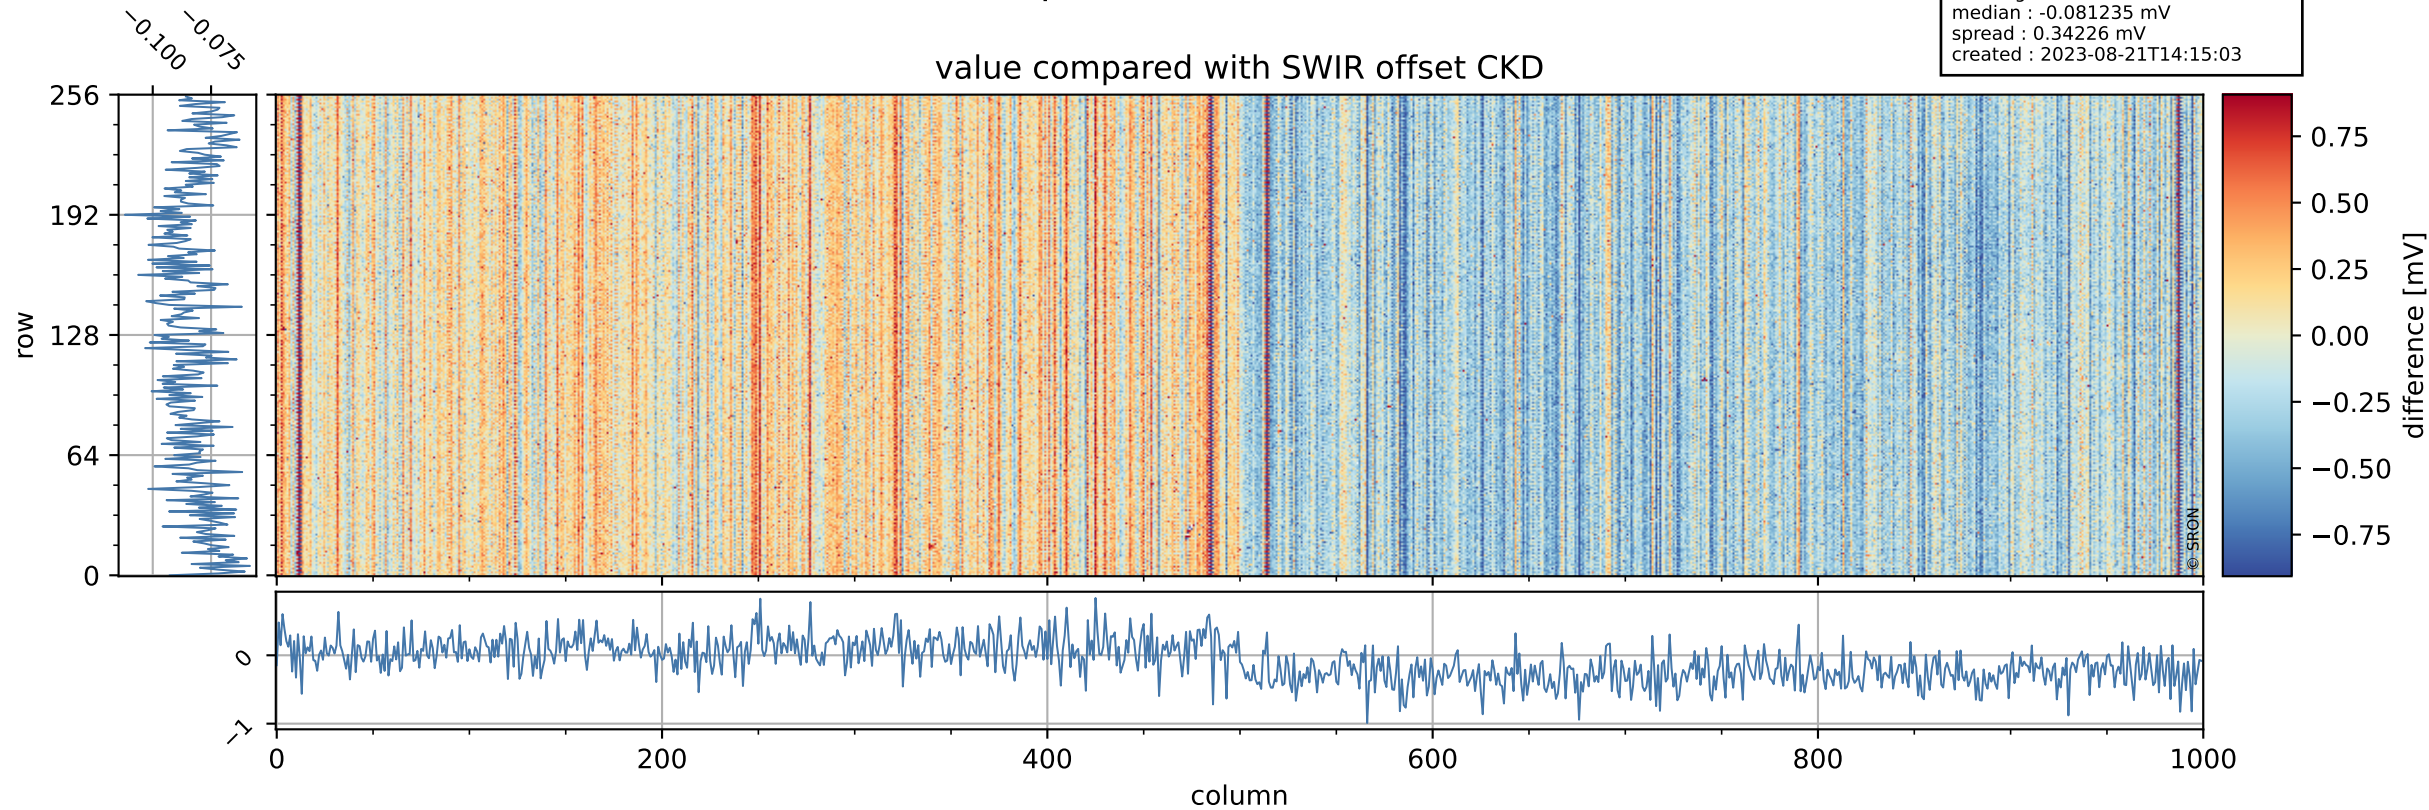

## value detector map

# Tropomi SWIR offset (official)

orbits : 19 in [3352, 3397]  
coverage : 2018-06-06 / 2018-06-09  
median : 33.824  $\mu\text{V}$   
spread : 19.993  $\mu\text{V}$   
created : 2023-08-21T14:15:03

# Tropomi SWIR offset (official) ground-tracks of Sentinel-5P

orbits : 19 in [3352, 3397]  
coverage : 2018-06-06 / 2018-06-09  
created : 2023-08-21T14:15:03

# Tropomi SWIR offset (official)

orbits : [2827, 3397]  
coverage : 2018-04-30 / 2018-06-09  
created : 2023-08-21T14:15:04