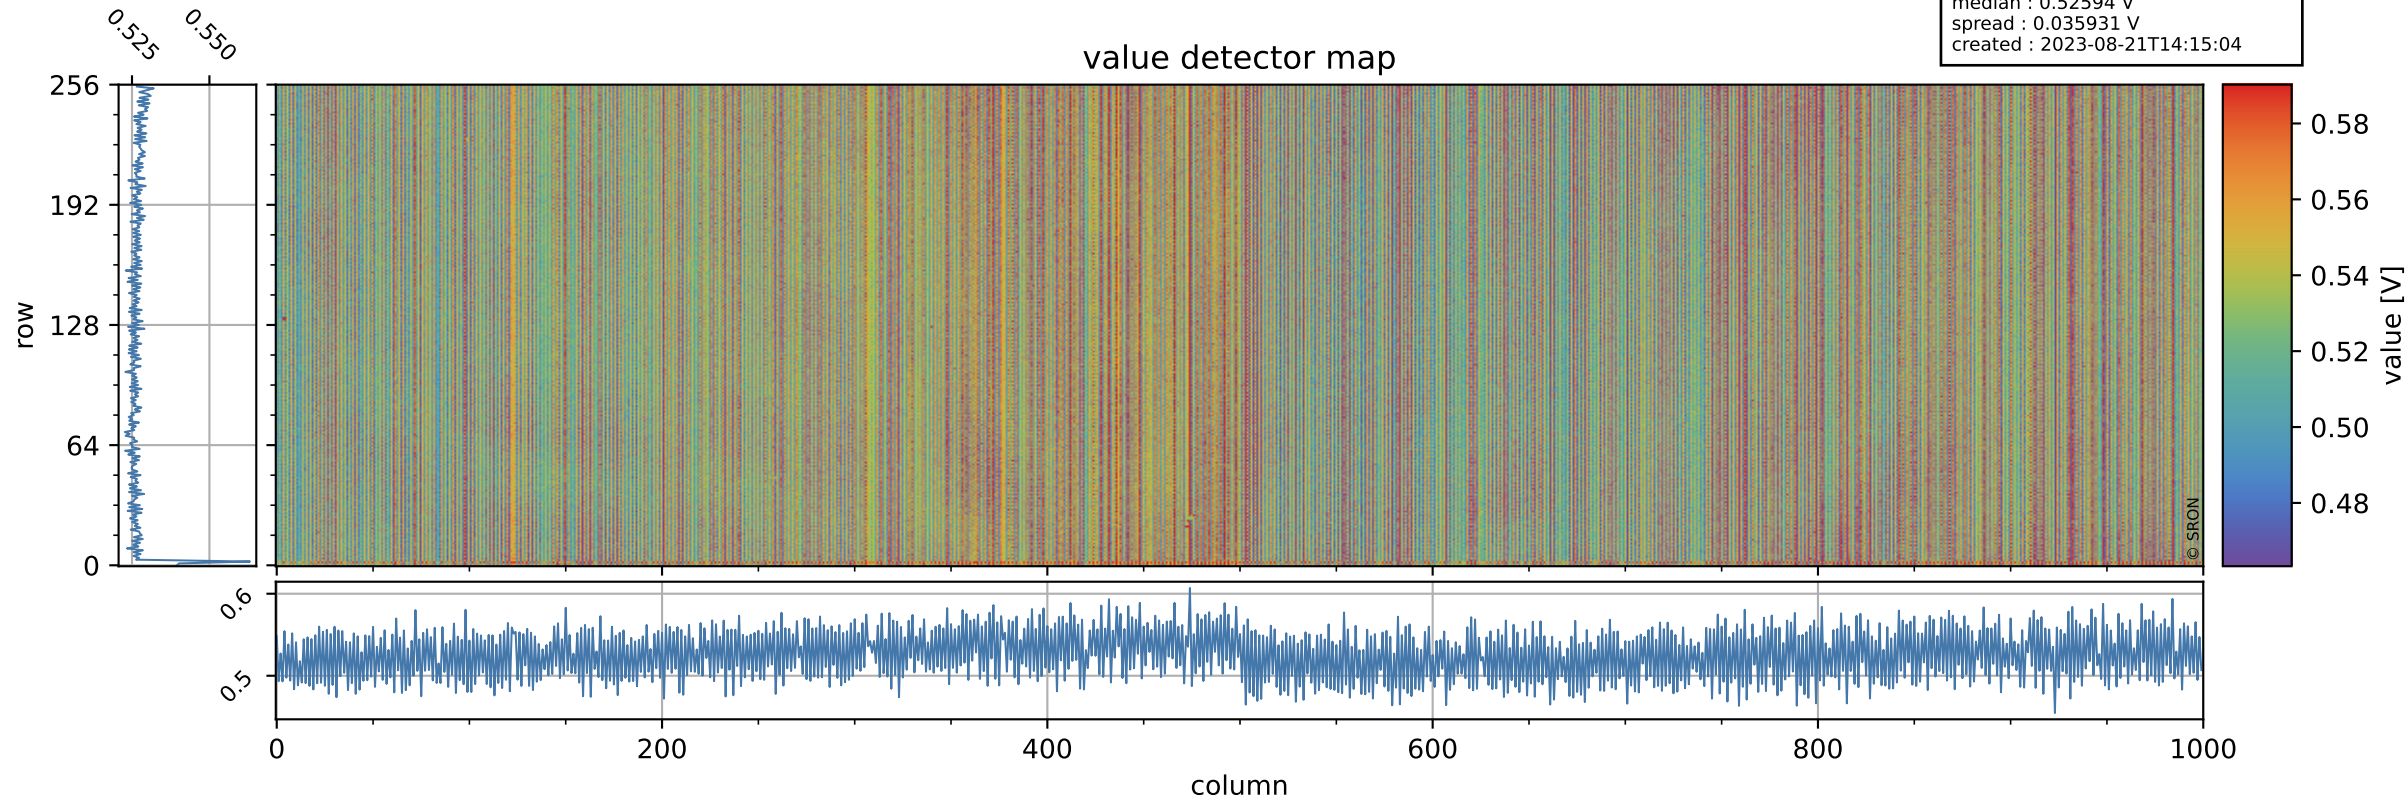

Tropomi SWIR offset (official)

orbits : 18 in [3367, 3412]
coverage : 2018-06-07 / 2018-06-10
median : 0.52594 V
spread : 0.035931 V
created : 2023-08-21T14:15:04

value detector map

Tropomi SWIR offset (official)

orbits : 18 in [3367, 3412]
coverage : 2018-06-07 / 2018-06-10
median : 34.875 μV
spread : 20.465 μV
created : 2023-08-21T14:15:05

Tropomi SWIR offset (official)

orbits : 18 in [3367, 3412]
coverage : 2018-06-07 / 2018-06-10
median : -0.081044 mV
spread : 0.34262 mV
created : 2023-08-21T14:15:05

value compared with SWIR offset CKD

Tropomi SWIR offset (official) ground-tracks of Sentinel-5P

orbits : 18 in [3367, 3412]
coverage : 2018-06-07 / 2018-06-10
created : 2023-08-21T14:15:05

Tropomi SWIR offset (official)

orbits : [2827, 3412]
coverage : 2018-04-30 / 2018-06-10
created : 2023-08-21T14:15:05

trend of detector median & temperatures