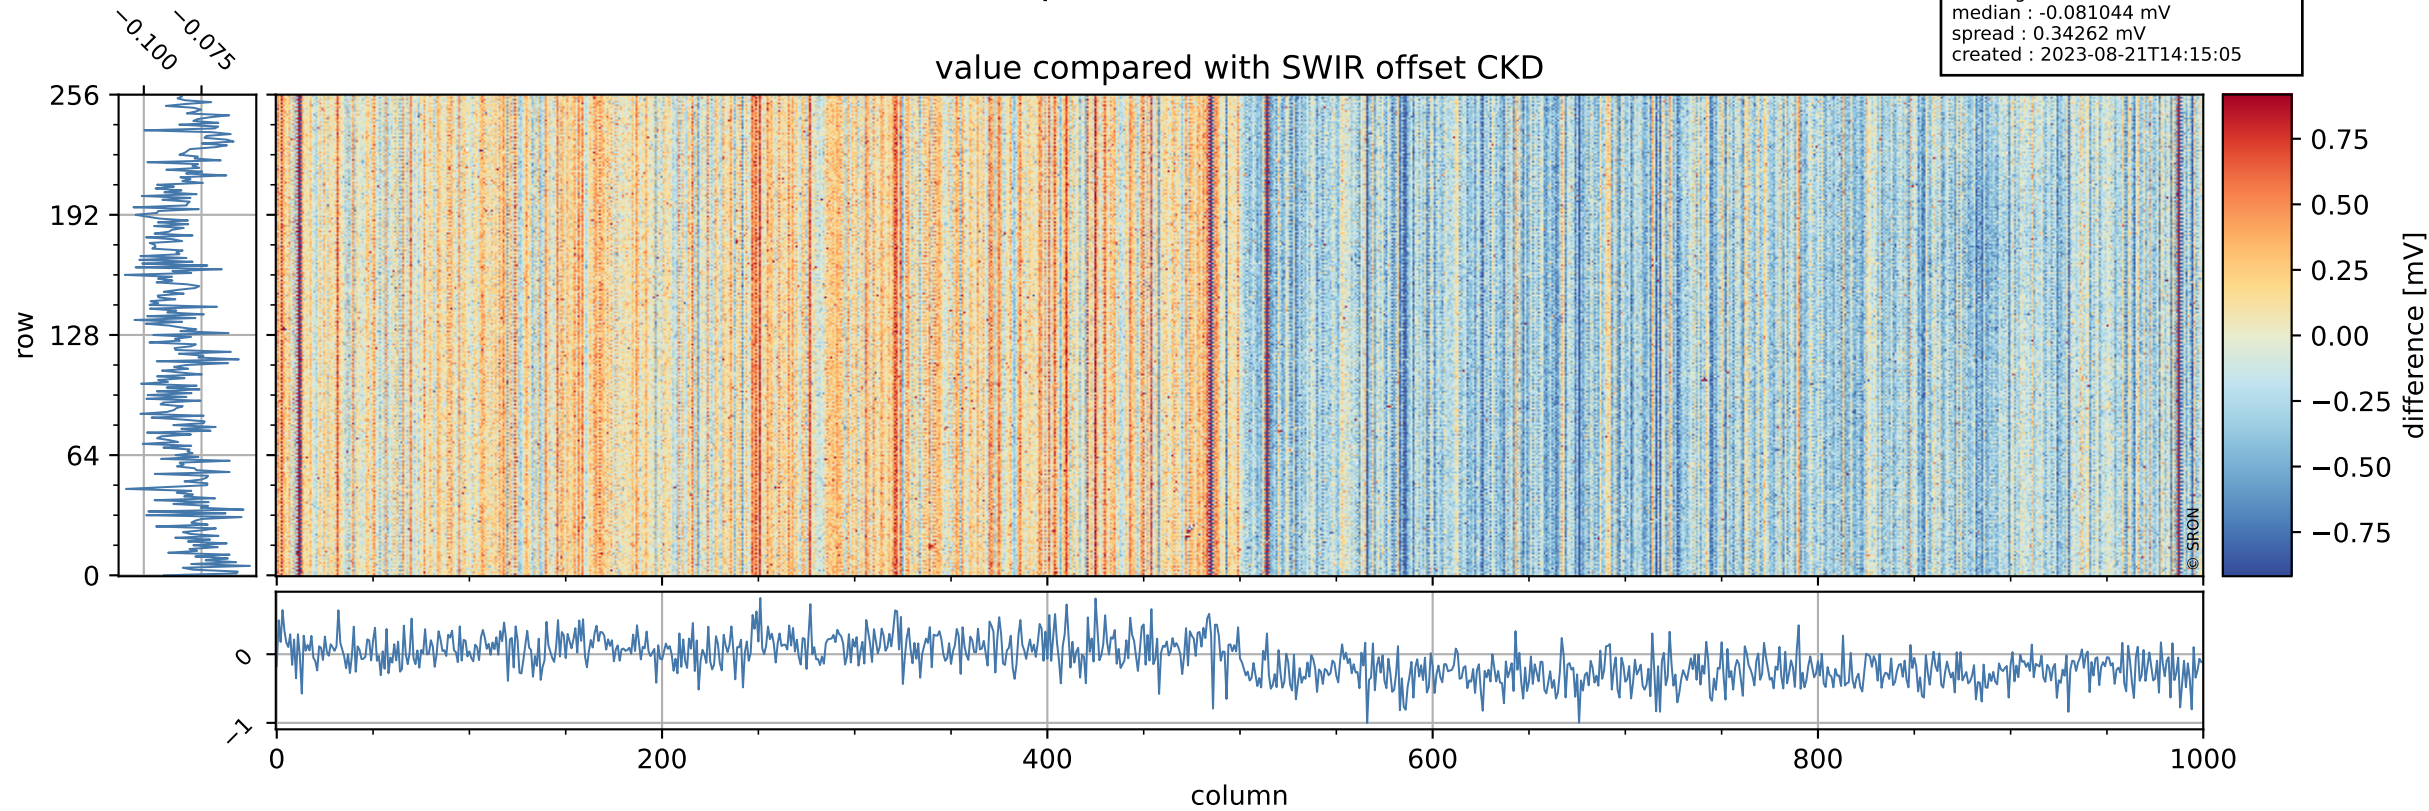

Tropomi SWIR offset (official)

orbits : 18 in [3367, 3412]
coverage : 2018-06-07 / 2018-06-10
median : 0.52594 V
spread : 0.035931 V
created : 2023-08-21T14:15:04

value detector map

Tropomi SWIR offset (official)

orbits : 18 in [3367, 3412]
coverage : 2018-06-07 / 2018-06-10
median : 34.875 μV
spread : 20.465 μV
created : 2023-08-21T14:15:05

Tropomi SWIR offset (official)

orbits : 18 in [3367, 3412]
coverage : 2018-06-07 / 2018-06-10
median : -0.081044 mV
spread : 0.34262 mV
created : 2023-08-21T14:15:05

value compared with SWIR offset CKD

Tropomi SWIR offset (official) ground-tracks of Sentinel-5P

orbits : 18 in [3367, 3412]
coverage : 2018-06-07 / 2018-06-10
created : 2023-08-21T14:15:05

Tropomi SWIR offset (official)

orbits : [2827, 3412]
coverage : 2018-04-30 / 2018-06-10
created : 2023-08-21T14:15:05

trend of detector median & temperatures