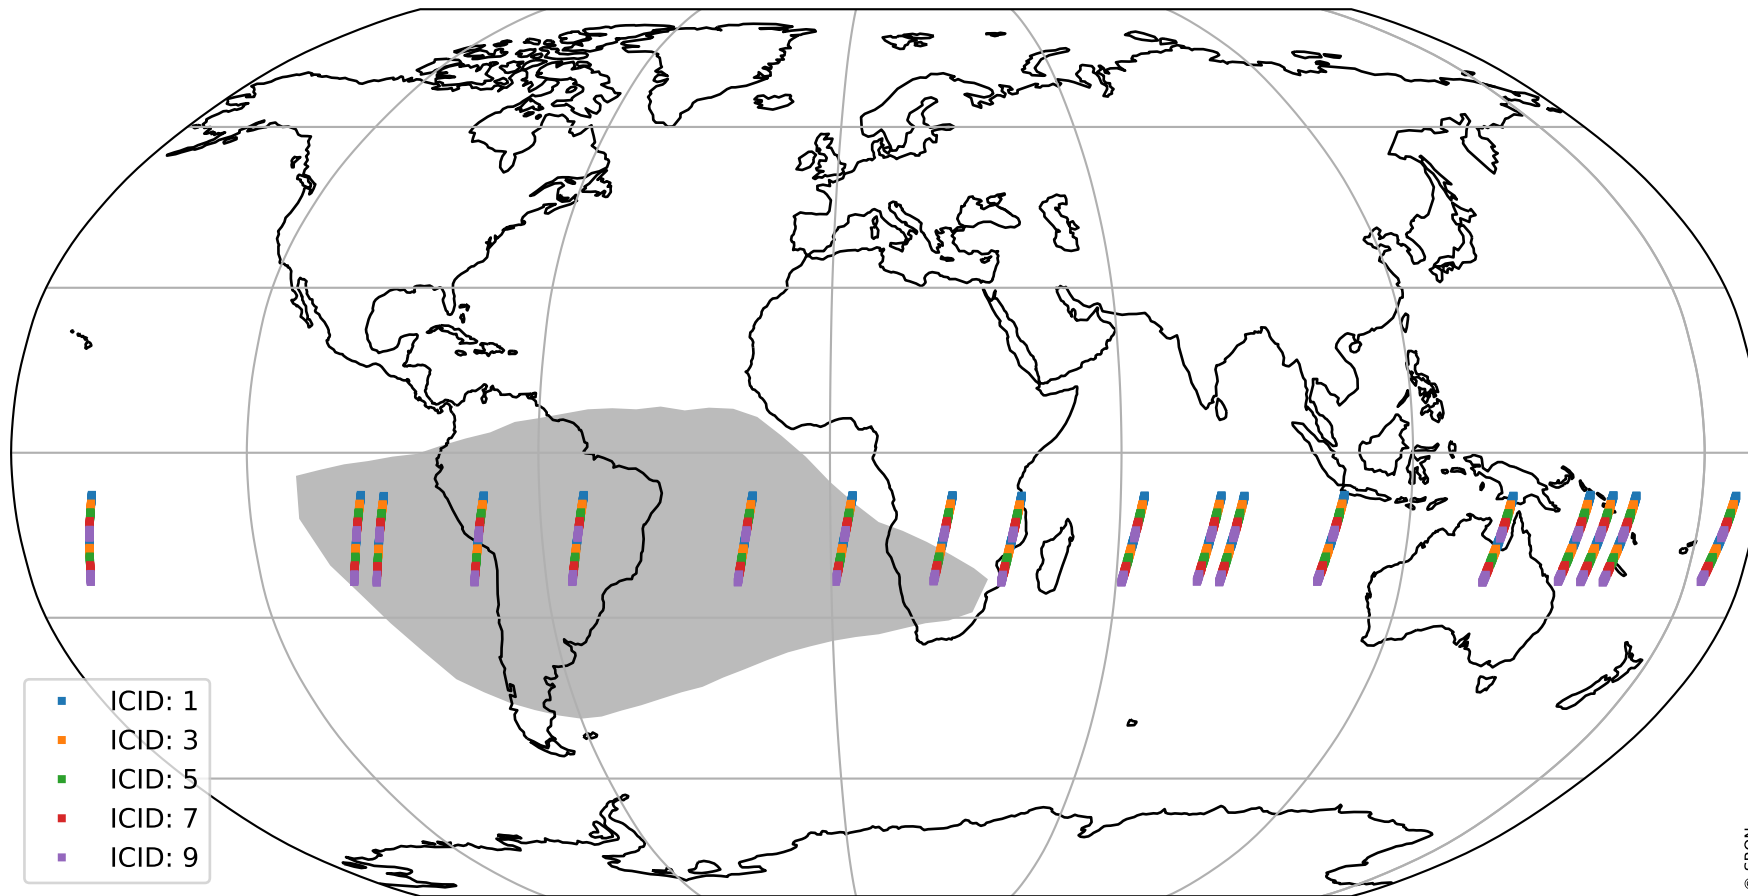

Tropomi SWIR offset (official)

orbits : 18 in [3367, 3412]
coverage : 2018-06-07 / 2018-06-10
median : 0.52594 V
spread : 0.035931 V
created : 2023-08-21T14:15:04

value detector map

Tropomi SWIR offset (official)

orbits : 18 in [3367, 3412]
coverage : 2018-06-07 / 2018-06-10
median : 34.875 μV
spread : 20.465 μV
created : 2023-08-21T14:15:05

Tropomi SWIR offset (official)

orbits : 18 in [3367, 3412]
coverage : 2018-06-07 / 2018-06-10
median : -0.081044 mV
spread : 0.34262 mV
created : 2023-08-21T14:15:05

value compared with SWIR offset CKD

Tropomi SWIR offset (official) ground-tracks of Sentinel-5P

orbits : 18 in [3367, 3412]
coverage : 2018-06-07 / 2018-06-10
created : 2023-08-21T14:15:05

Tropomi SWIR offset (official)

orbits : [2827, 3412]
coverage : 2018-04-30 / 2018-06-10
created : 2023-08-21T14:15:05

trend of detector median & temperatures