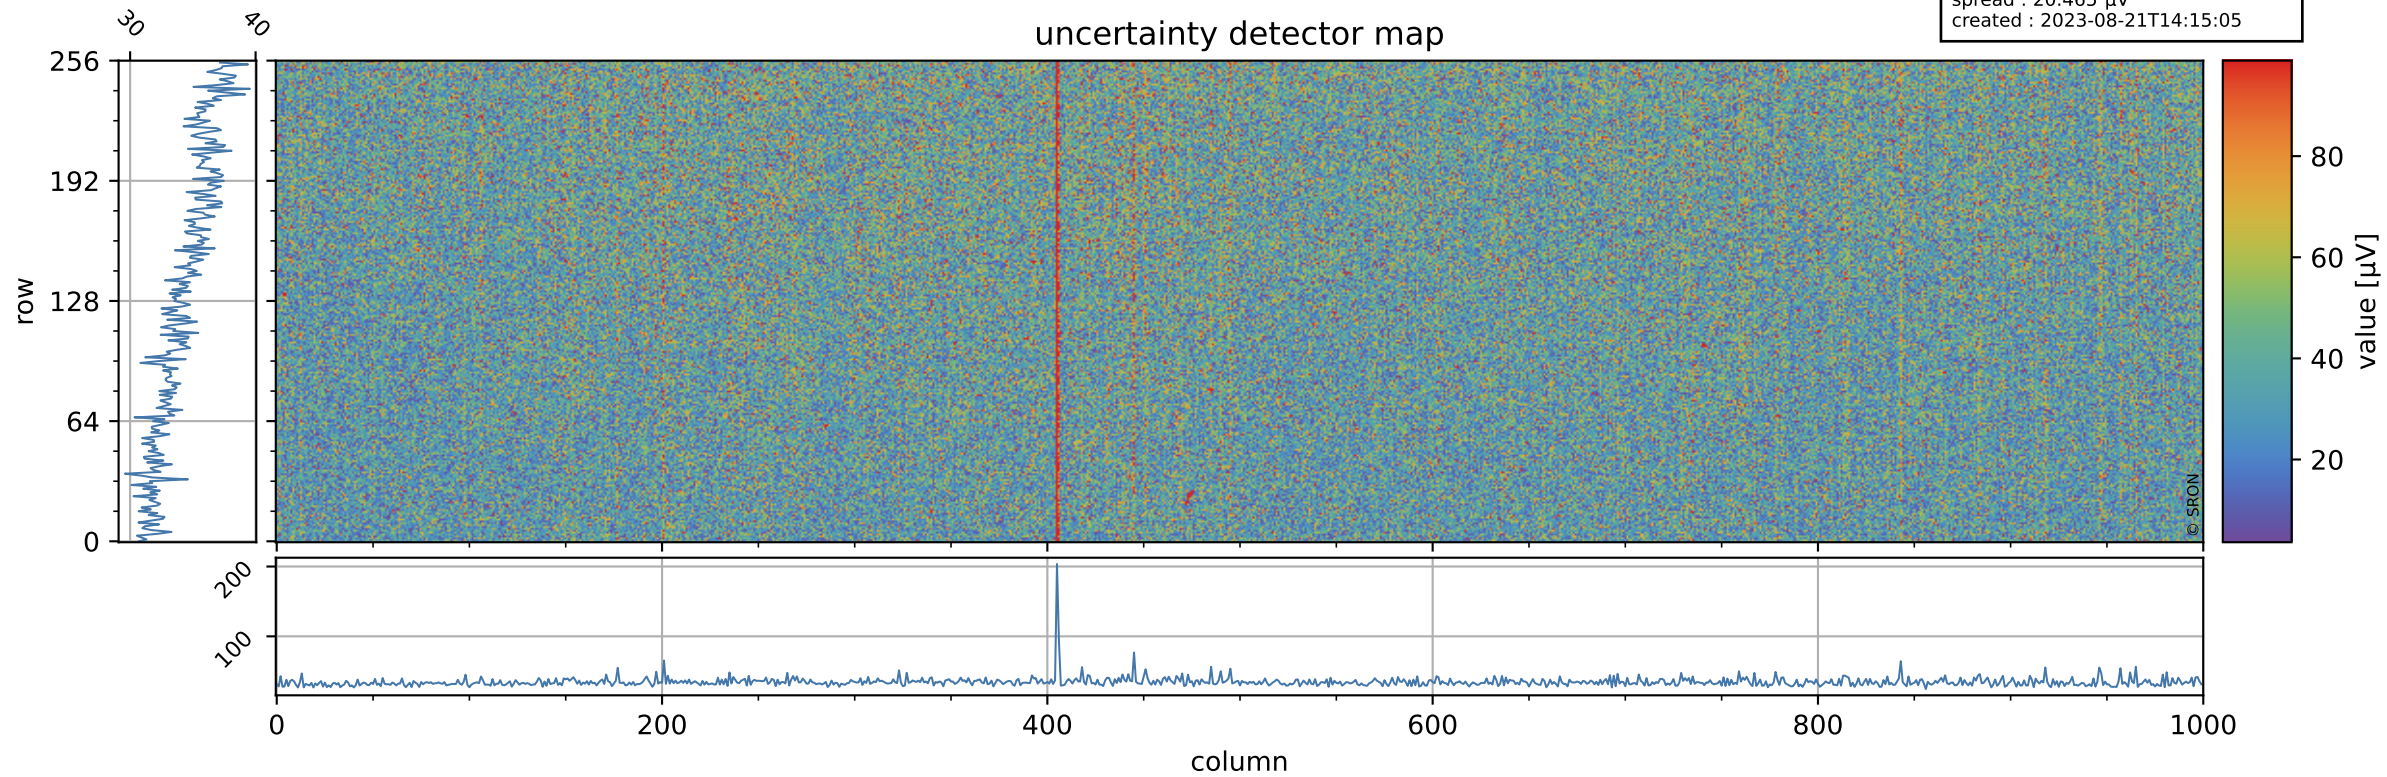

Tropomi SWIR offset (official)

orbits : 18 in [3367, 3412]
coverage : 2018-06-07 / 2018-06-10
median : 0.52594 V
spread : 0.035931 V
created : 2023-08-21T14:15:04

value detector map

Tropomi SWIR offset (official)

orbits : 18 in [3367, 3412]
coverage : 2018-06-07 / 2018-06-10
median : 34.875 μV
spread : 20.465 μV
created : 2023-08-21T14:15:05

Tropomi SWIR offset (official)

orbits : 18 in [3367, 3412]
coverage : 2018-06-07 / 2018-06-10
median : -0.081044 mV
spread : 0.34262 mV
created : 2023-08-21T14:15:05

value compared with SWIR offset CKD

Tropomi SWIR offset (official) ground-tracks of Sentinel-5P

orbits : 18 in [3367, 3412]
coverage : 2018-06-07 / 2018-06-10
created : 2023-08-21T14:15:05

Tropomi SWIR offset (official)

orbits : [2827, 3412]
coverage : 2018-04-30 / 2018-06-10
created : 2023-08-21T14:15:05

trend of detector median & temperatures