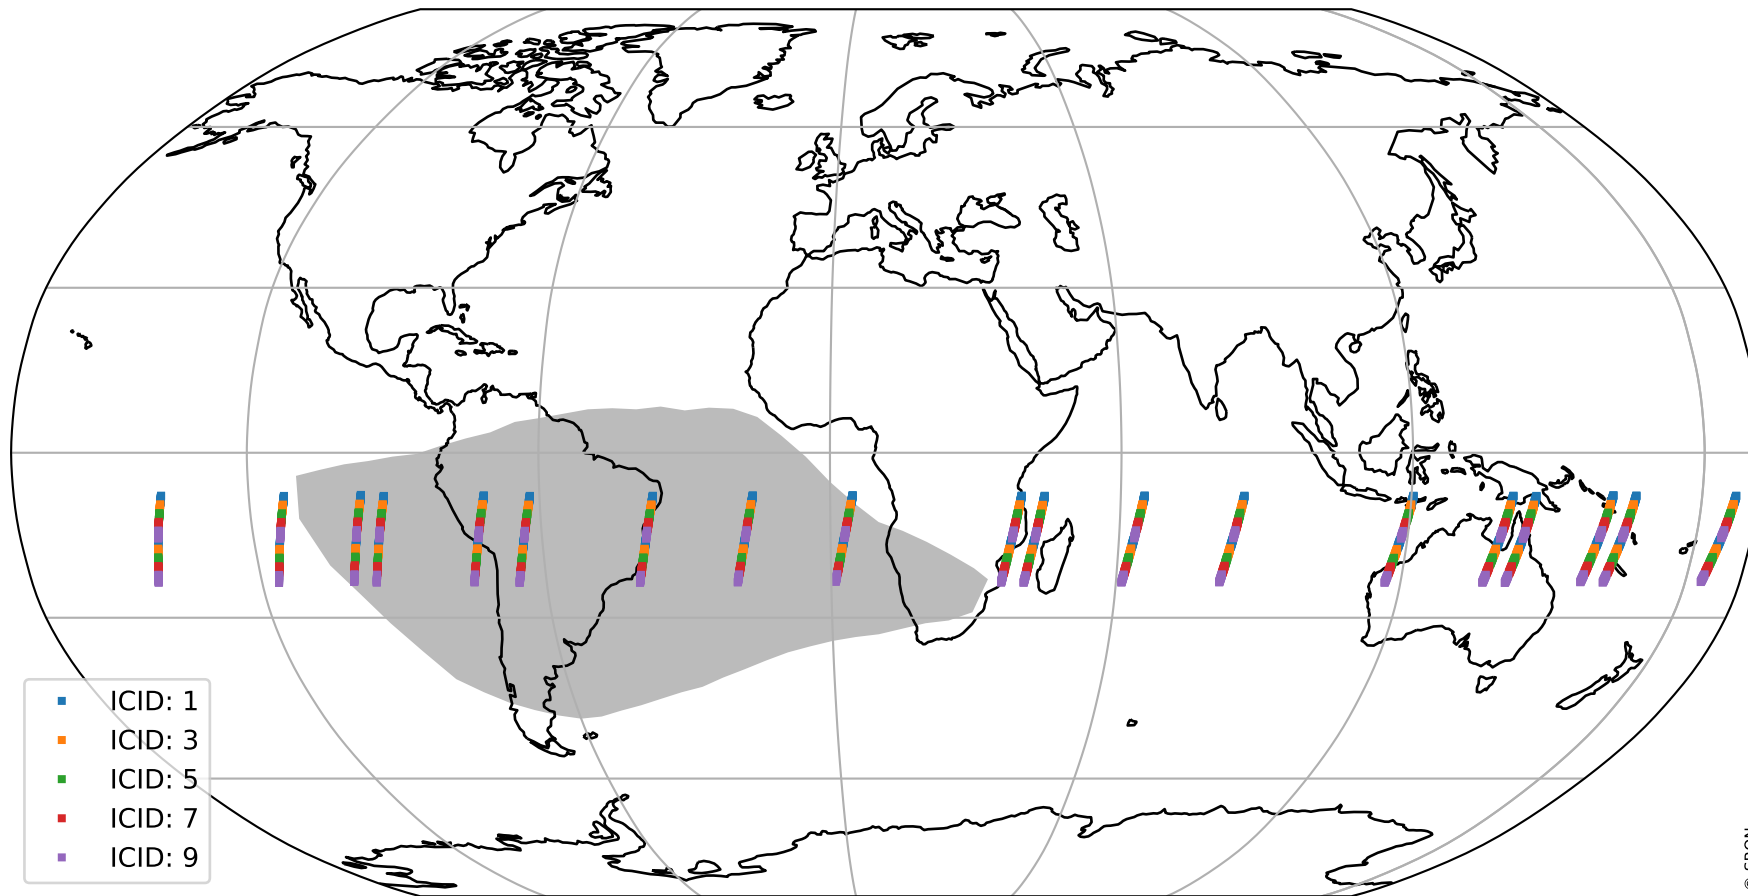

Tropomi SWIR offset (official)

orbits : 19 in [3382, 3427]
coverage : 2018-06-08 / 2018-06-11
median : 0.52594 V
spread : 0.035933 V
created : 2023-08-21T14:15:06

value detector map

Tropomi SWIR offset (official)

orbits : 19 in [3382, 3427]
coverage : 2018-06-08 / 2018-06-11
median : 33.664 μV
spread : 19.803 μV
created : 2023-08-21T14:15:06

Tropomi SWIR offset (official)

orbits : 19 in [3382, 3427]
coverage : 2018-06-08 / 2018-06-11
median : -0.080655 mV
spread : 0.34525 mV
created : 2023-08-21T14:15:07

value compared with SWIR offset CKD

Tropomi SWIR offset (official) ground-tracks of Sentinel-5P

orbits : 19 in [3382, 3427]
coverage : 2018-06-08 / 2018-06-11
created : 2023-08-21T14:15:07

Tropomi SWIR offset (official)

orbits : [2827, 3427]
coverage : 2018-04-30 / 2018-06-11
created : 2023-08-21T14:15:07

trend of detector median & temperatures