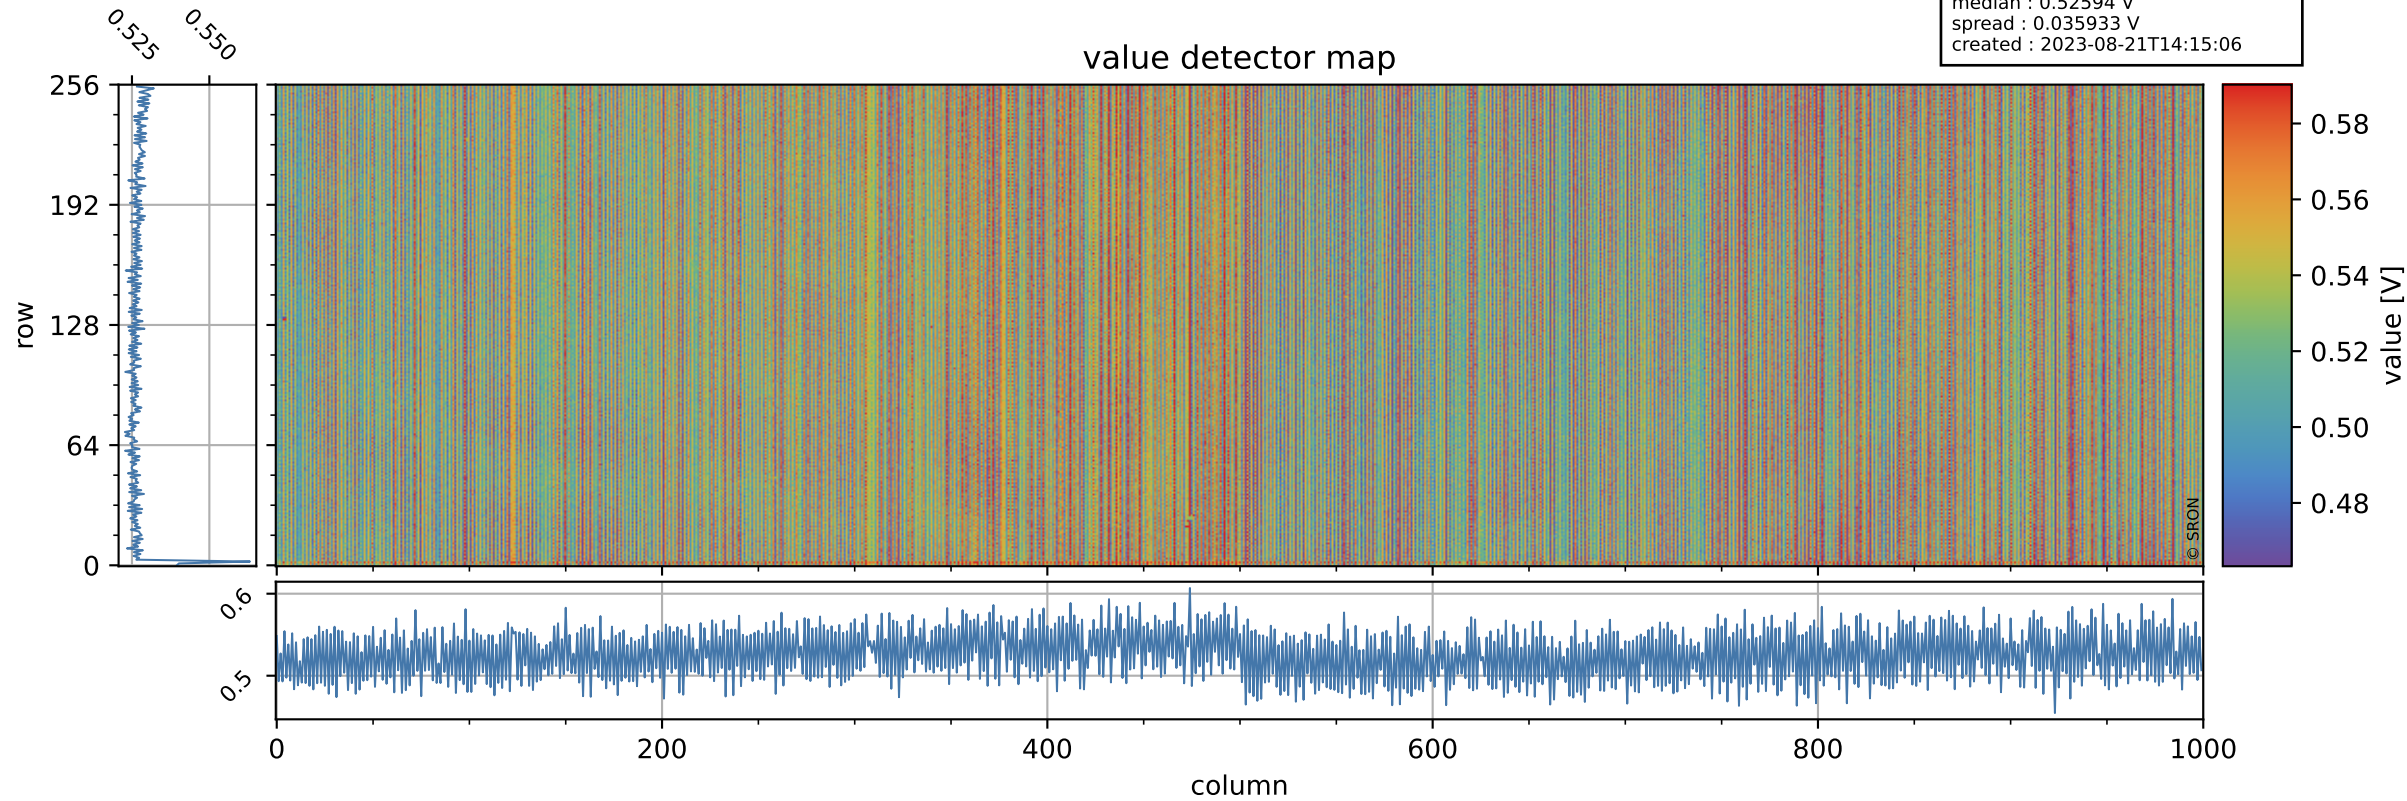

Tropomi SWIR offset (official)

orbits : 19 in [3382, 3427]
coverage : 2018-06-08 / 2018-06-11
median : 0.52594 V
spread : 0.035933 V
created : 2023-08-21T14:15:06

value detector map

Tropomi SWIR offset (official)

orbits : 19 in [3382, 3427]
coverage : 2018-06-08 / 2018-06-11
median : 33.664 μV
spread : 19.803 μV
created : 2023-08-21T14:15:06

Tropomi SWIR offset (official)

orbits : 19 in [3382, 3427]
coverage : 2018-06-08 / 2018-06-11
median : -0.080655 mV
spread : 0.34525 mV
created : 2023-08-21T14:15:07

value compared with SWIR offset CKD

Tropomi SWIR offset (official) ground-tracks of Sentinel-5P

orbits : 19 in [3382, 3427]
coverage : 2018-06-08 / 2018-06-11
created : 2023-08-21T14:15:07

Tropomi SWIR offset (official)

orbits : [2827, 3427]
coverage : 2018-04-30 / 2018-06-11
created : 2023-08-21T14:15:07

trend of detector median & temperatures