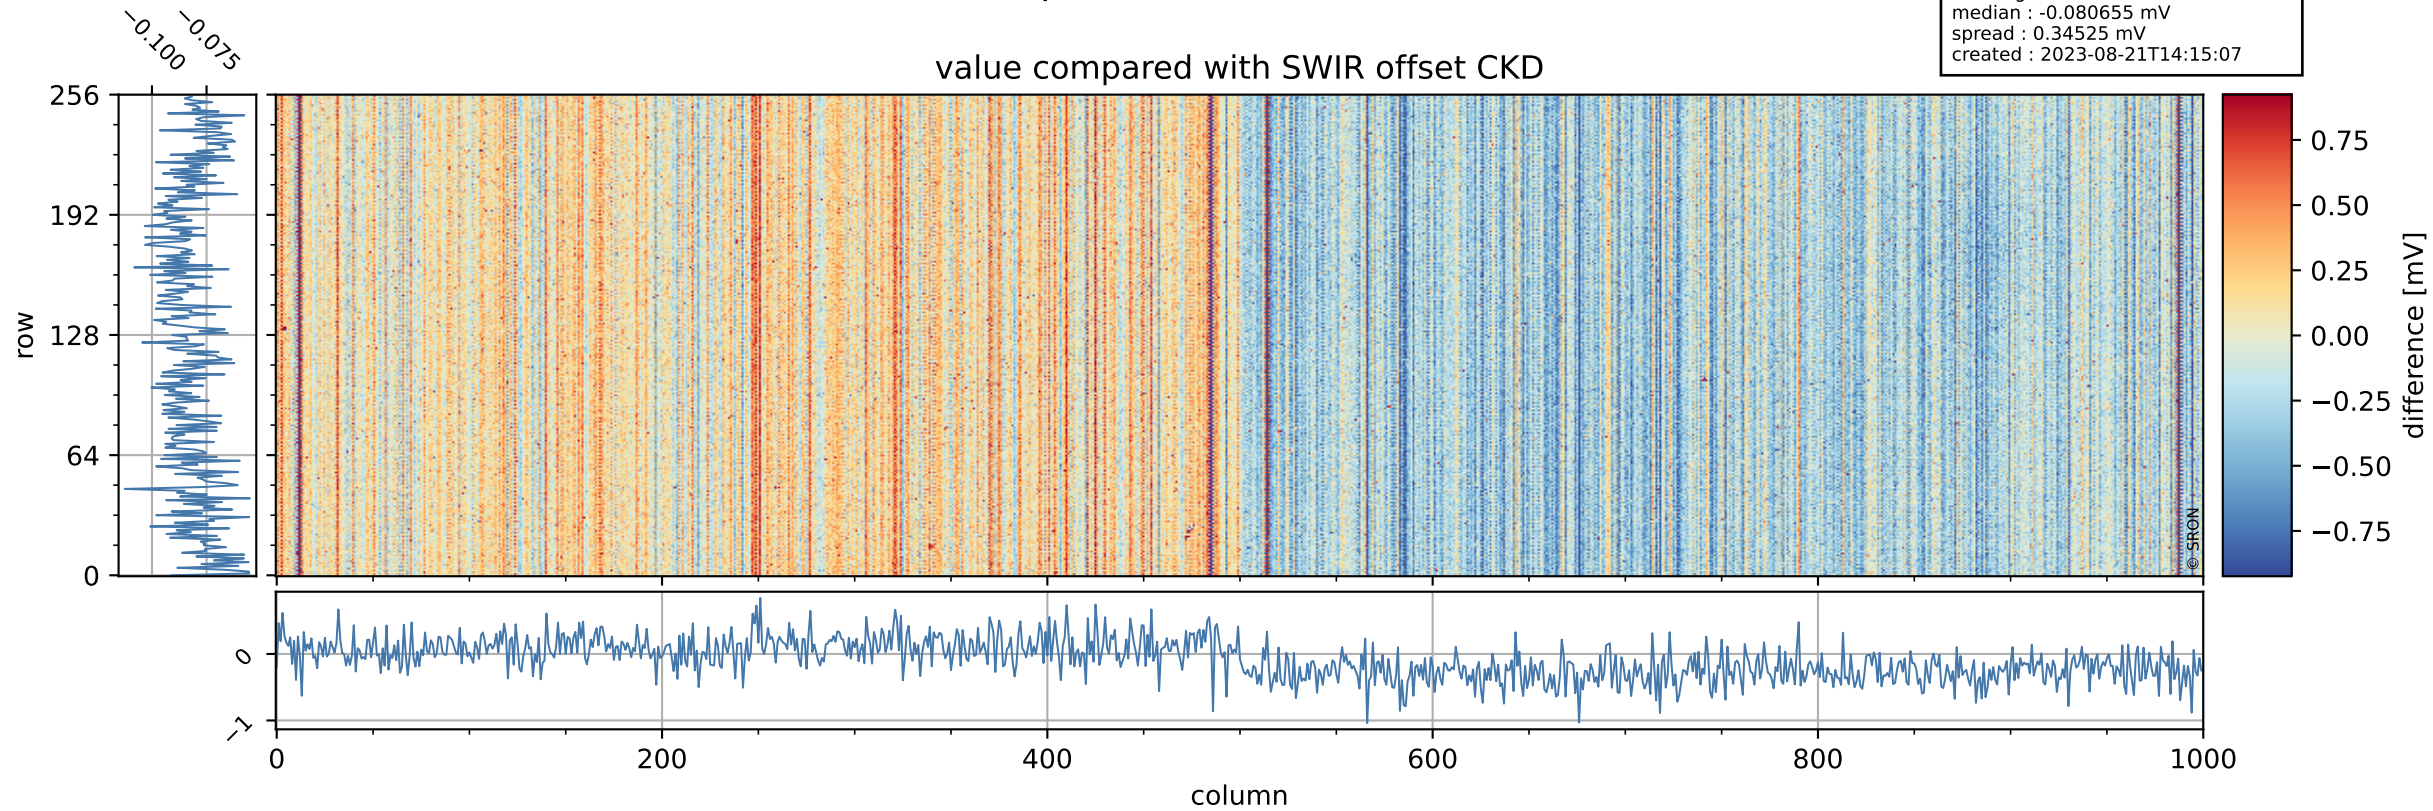

Tropomi SWIR offset (official)

orbits : 19 in [3382, 3427]
coverage : 2018-06-08 / 2018-06-11
median : 0.52594 V
spread : 0.035933 V
created : 2023-08-21T14:15:06

value detector map

Tropomi SWIR offset (official)

orbits : 19 in [3382, 3427]
coverage : 2018-06-08 / 2018-06-11
median : 33.664 μV
spread : 19.803 μV
created : 2023-08-21T14:15:06

Tropomi SWIR offset (official)

orbits : 19 in [3382, 3427]
coverage : 2018-06-08 / 2018-06-11
median : -0.080655 mV
spread : 0.34525 mV
created : 2023-08-21T14:15:07

value compared with SWIR offset CKD

Tropomi SWIR offset (official) ground-tracks of Sentinel-5P

orbits : 19 in [3382, 3427]
coverage : 2018-06-08 / 2018-06-11
created : 2023-08-21T14:15:07

Tropomi SWIR offset (official)

orbits : [2827, 3427]
coverage : 2018-04-30 / 2018-06-11
created : 2023-08-21T14:15:07

trend of detector median & temperatures