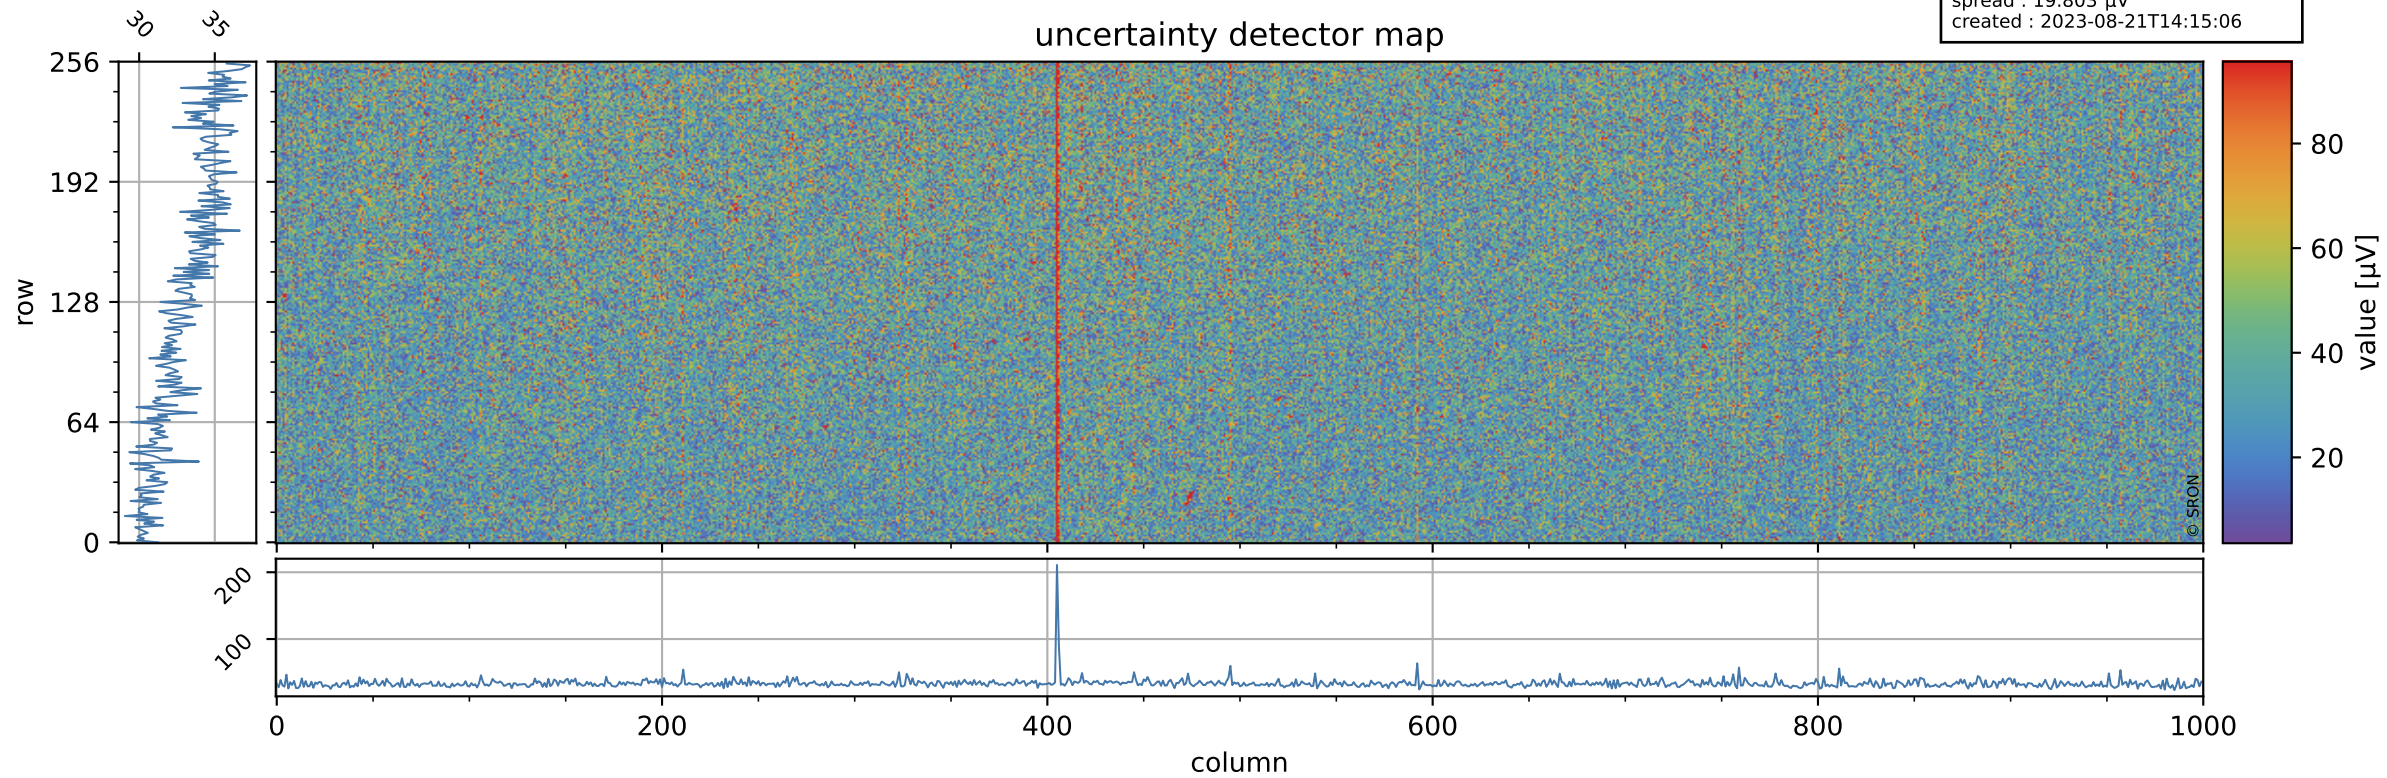

Tropomi SWIR offset (official)

orbits : 19 in [3382, 3427]
coverage : 2018-06-08 / 2018-06-11
median : 0.52594 V
spread : 0.035933 V
created : 2023-08-21T14:15:06

value detector map

Tropomi SWIR offset (official)

orbits : 19 in [3382, 3427]
coverage : 2018-06-08 / 2018-06-11
median : 33.664 μV
spread : 19.803 μV
created : 2023-08-21T14:15:06

Tropomi SWIR offset (official)

orbits : 19 in [3382, 3427]
coverage : 2018-06-08 / 2018-06-11
median : -0.080655 mV
spread : 0.34525 mV
created : 2023-08-21T14:15:07

value compared with SWIR offset CKD

Tropomi SWIR offset (official) ground-tracks of Sentinel-5P

orbits : 19 in [3382, 3427]
coverage : 2018-06-08 / 2018-06-11
created : 2023-08-21T14:15:07

Tropomi SWIR offset (official)

orbits : [2827, 3427]
coverage : 2018-04-30 / 2018-06-11
created : 2023-08-21T14:15:07

trend of detector median & temperatures