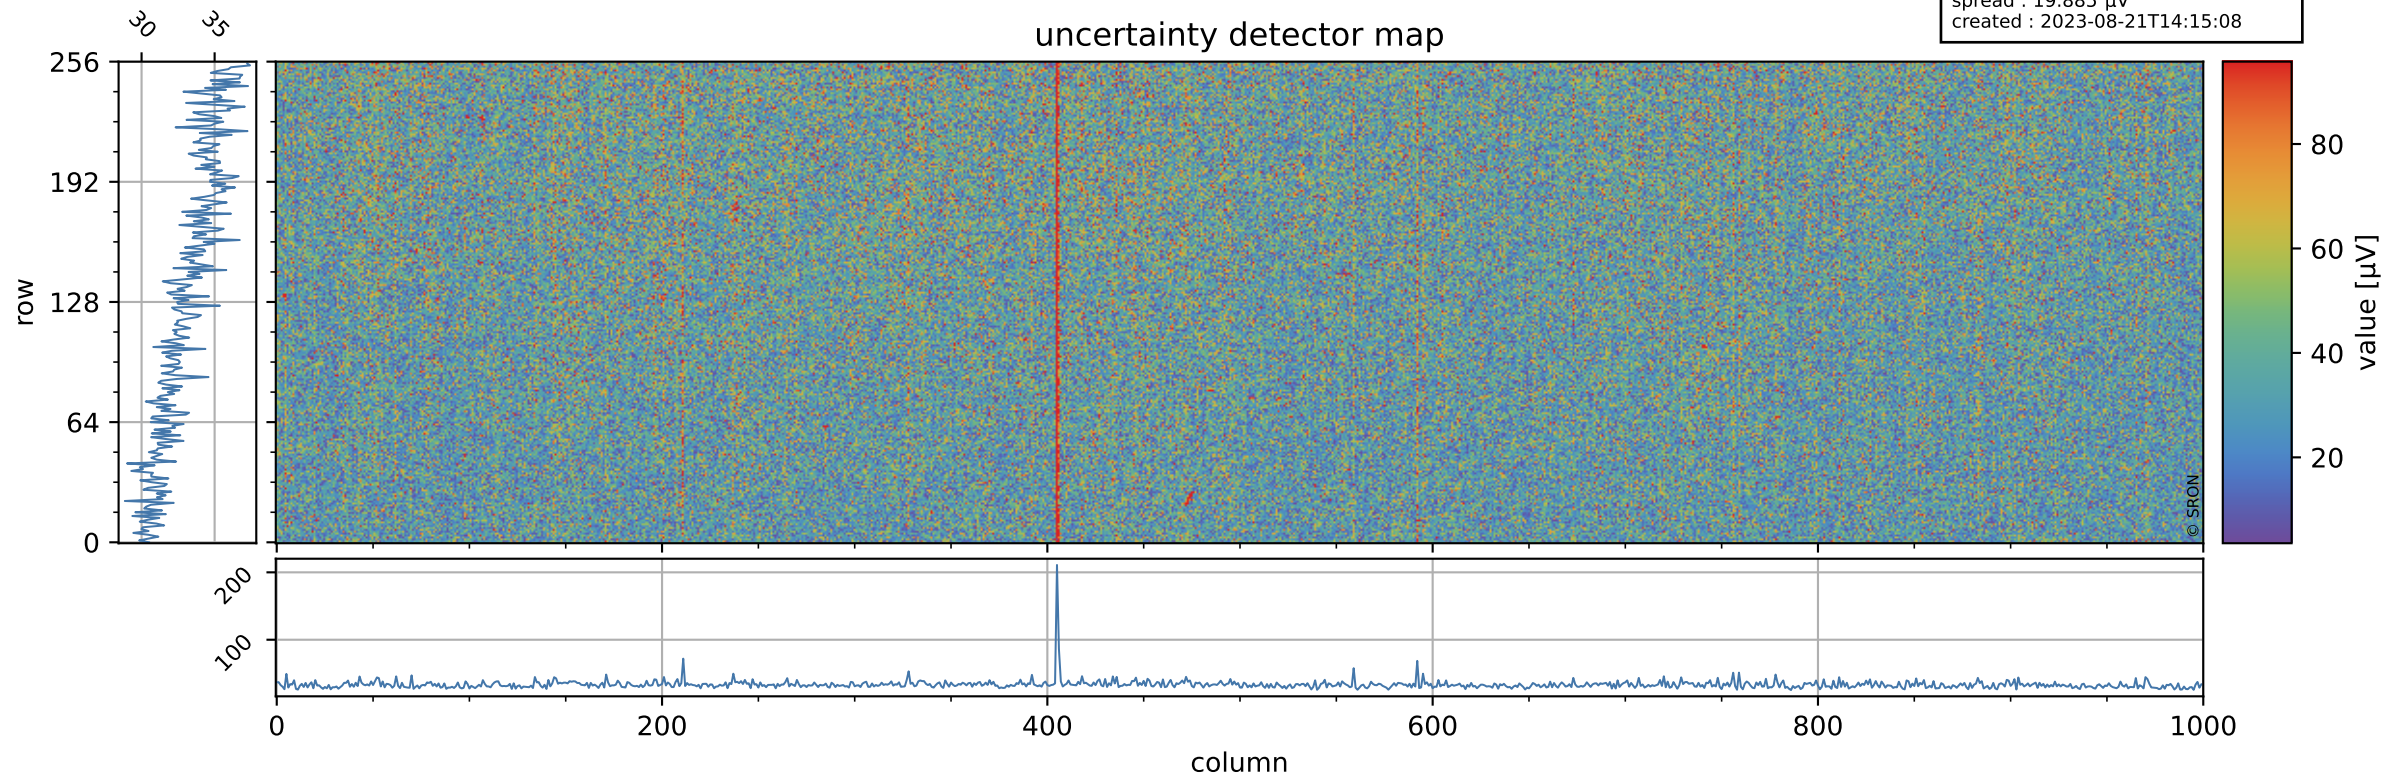

Tropomi SWIR offset (official)

orbits : 18 in [3397, 3442]
coverage : 2018-06-10 / 2018-06-12
median : 0.52593 V
spread : 0.035933 V
created : 2023-08-21T14:15:08

value detector map

Tropomi SWIR offset (official)

orbits : 18 in [3397, 3442]
coverage : 2018-06-10 / 2018-06-12
median : 33.674 μV
spread : 19.885 μV
created : 2023-08-21T14:15:08

Tropomi SWIR offset (official)

value compared with SWIR offset CKD

orbits : 18 in [3397, 3442]
coverage : 2018-06-10 / 2018-06-12
median : -0.085112 mV
spread : 0.34678 mV
created : 2023-08-21T14:15:08

Tropomi SWIR offset (official) ground-tracks of Sentinel-5P

orbits : 18 in [3397, 3442]
coverage : 2018-06-10 / 2018-06-12
created : 2023-08-21T14:15:08

Tropomi SWIR offset (official)

orbits : [2827, 3442]
coverage : 2018-04-30 / 2018-06-12
created : 2023-08-21T14:15:09

trend of detector median & temperatures