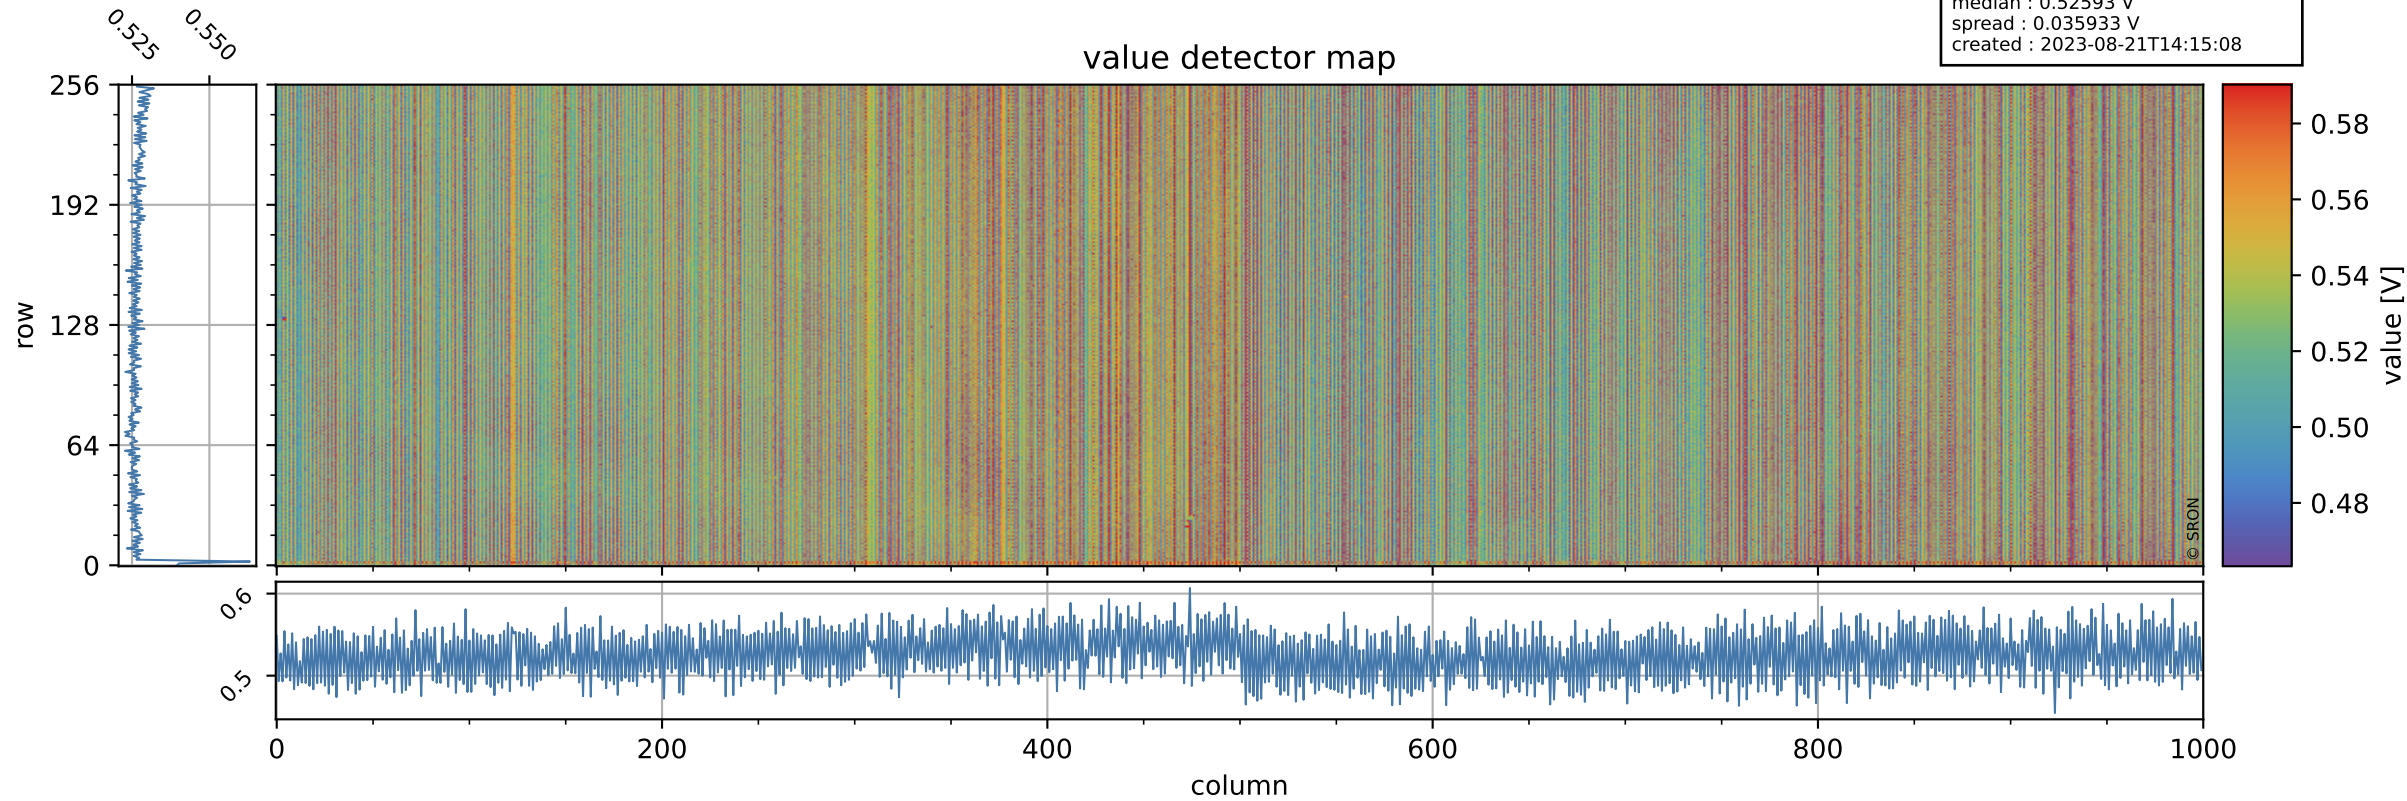

Tropomi SWIR offset (official)

orbits : 18 in [3397, 3442]
coverage : 2018-06-10 / 2018-06-12
median : 0.52593 V
spread : 0.035933 V
created : 2023-08-21T14:15:08

value detector map

Tropomi SWIR offset (official)

orbits : 18 in [3397, 3442]
coverage : 2018-06-10 / 2018-06-12
median : 33.674 μV
spread : 19.885 μV
created : 2023-08-21T14:15:08

Tropomi SWIR offset (official)

value compared with SWIR offset CKD

orbits : 18 in [3397, 3442]
coverage : 2018-06-10 / 2018-06-12
median : -0.085112 mV
spread : 0.34678 mV
created : 2023-08-21T14:15:08

Tropomi SWIR offset (official) ground-tracks of Sentinel-5P

orbits : 18 in [3397, 3442]
coverage : 2018-06-10 / 2018-06-12
created : 2023-08-21T14:15:08

Tropomi SWIR offset (official)

orbits : [2827, 3442]
coverage : 2018-04-30 / 2018-06-12
created : 2023-08-21T14:15:09

trend of detector median & temperatures