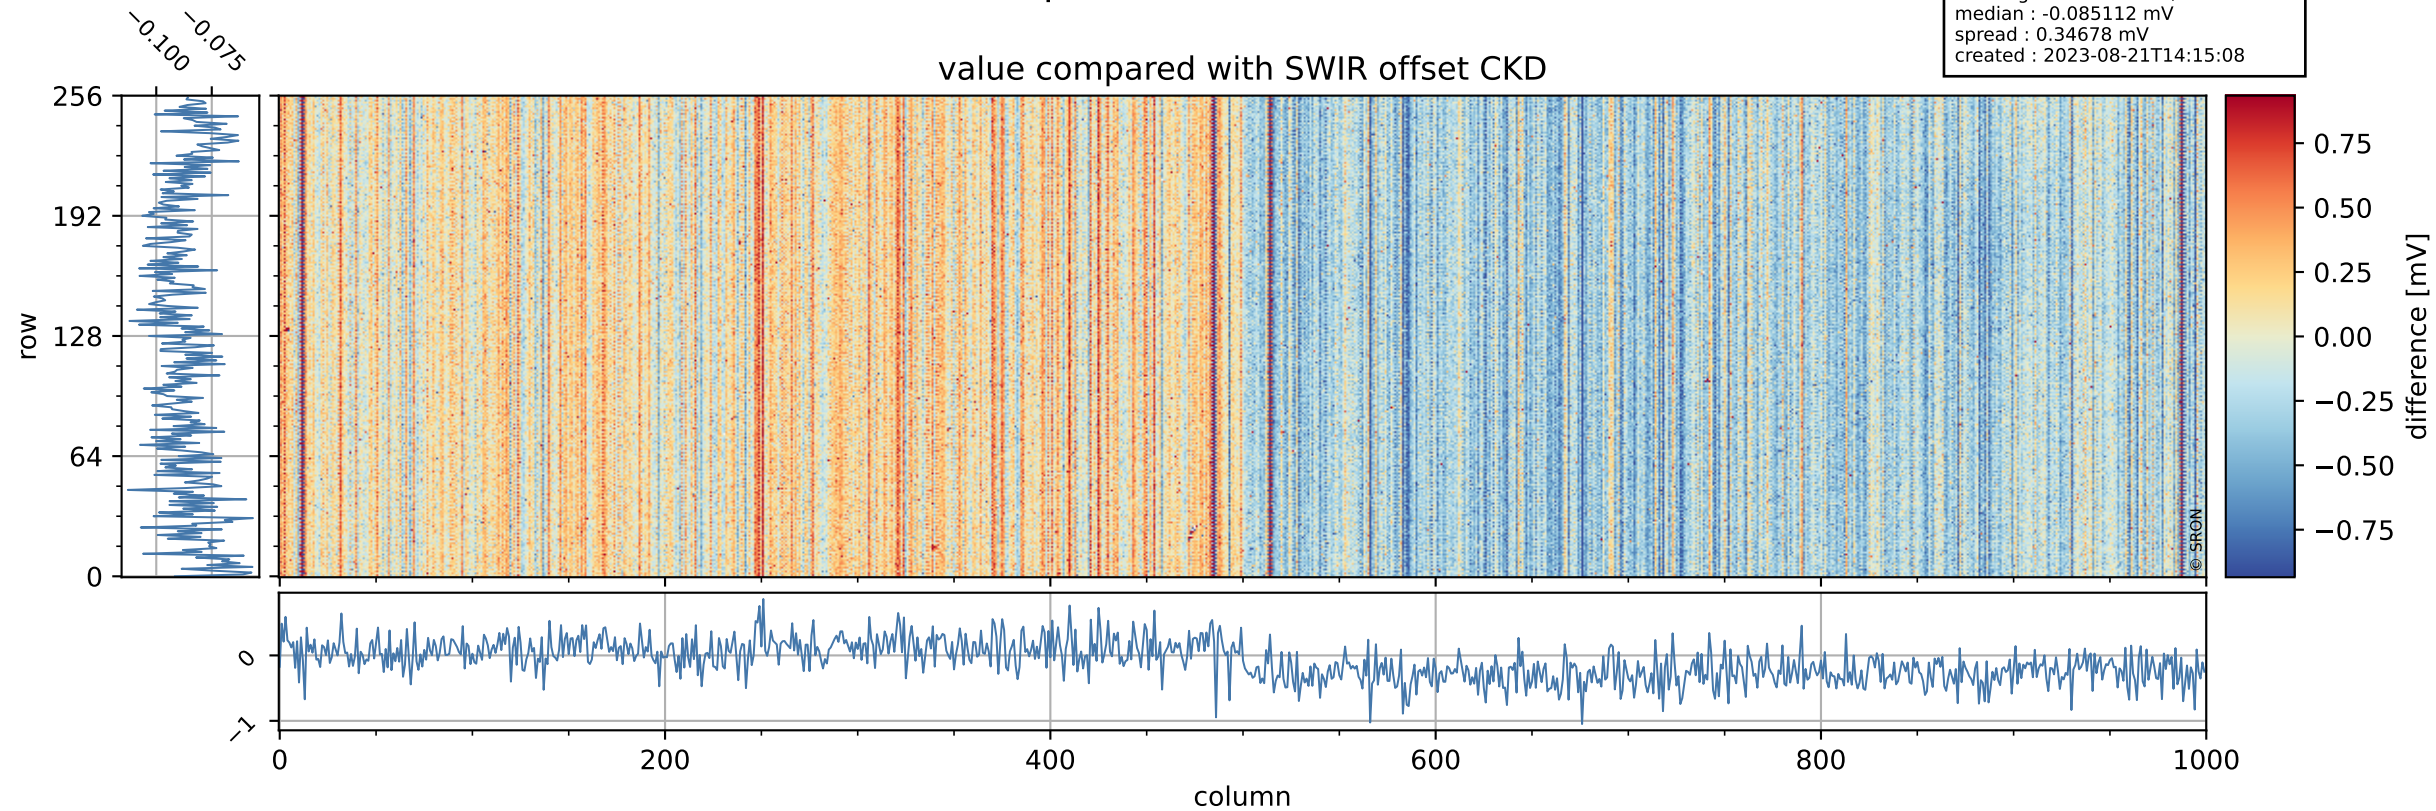

Tropomi SWIR offset (official)

orbits : 18 in [3397, 3442]
coverage : 2018-06-10 / 2018-06-12
median : 0.52593 V
spread : 0.035933 V
created : 2023-08-21T14:15:08

value detector map

Tropomi SWIR offset (official)

orbits : 18 in [3397, 3442]
coverage : 2018-06-10 / 2018-06-12
median : 33.674 μV
spread : 19.885 μV
created : 2023-08-21T14:15:08

Tropomi SWIR offset (official)

value compared with SWIR offset CKD

orbits : 18 in [3397, 3442]
coverage : 2018-06-10 / 2018-06-12
median : -0.085112 mV
spread : 0.34678 mV
created : 2023-08-21T14:15:08

Tropomi SWIR offset (official) ground-tracks of Sentinel-5P

orbits : 18 in [3397, 3442]
coverage : 2018-06-10 / 2018-06-12
created : 2023-08-21T14:15:08

Tropomi SWIR offset (official)

orbits : [2827, 3442]
coverage : 2018-04-30 / 2018-06-12
created : 2023-08-21T14:15:09

trend of detector median & temperatures