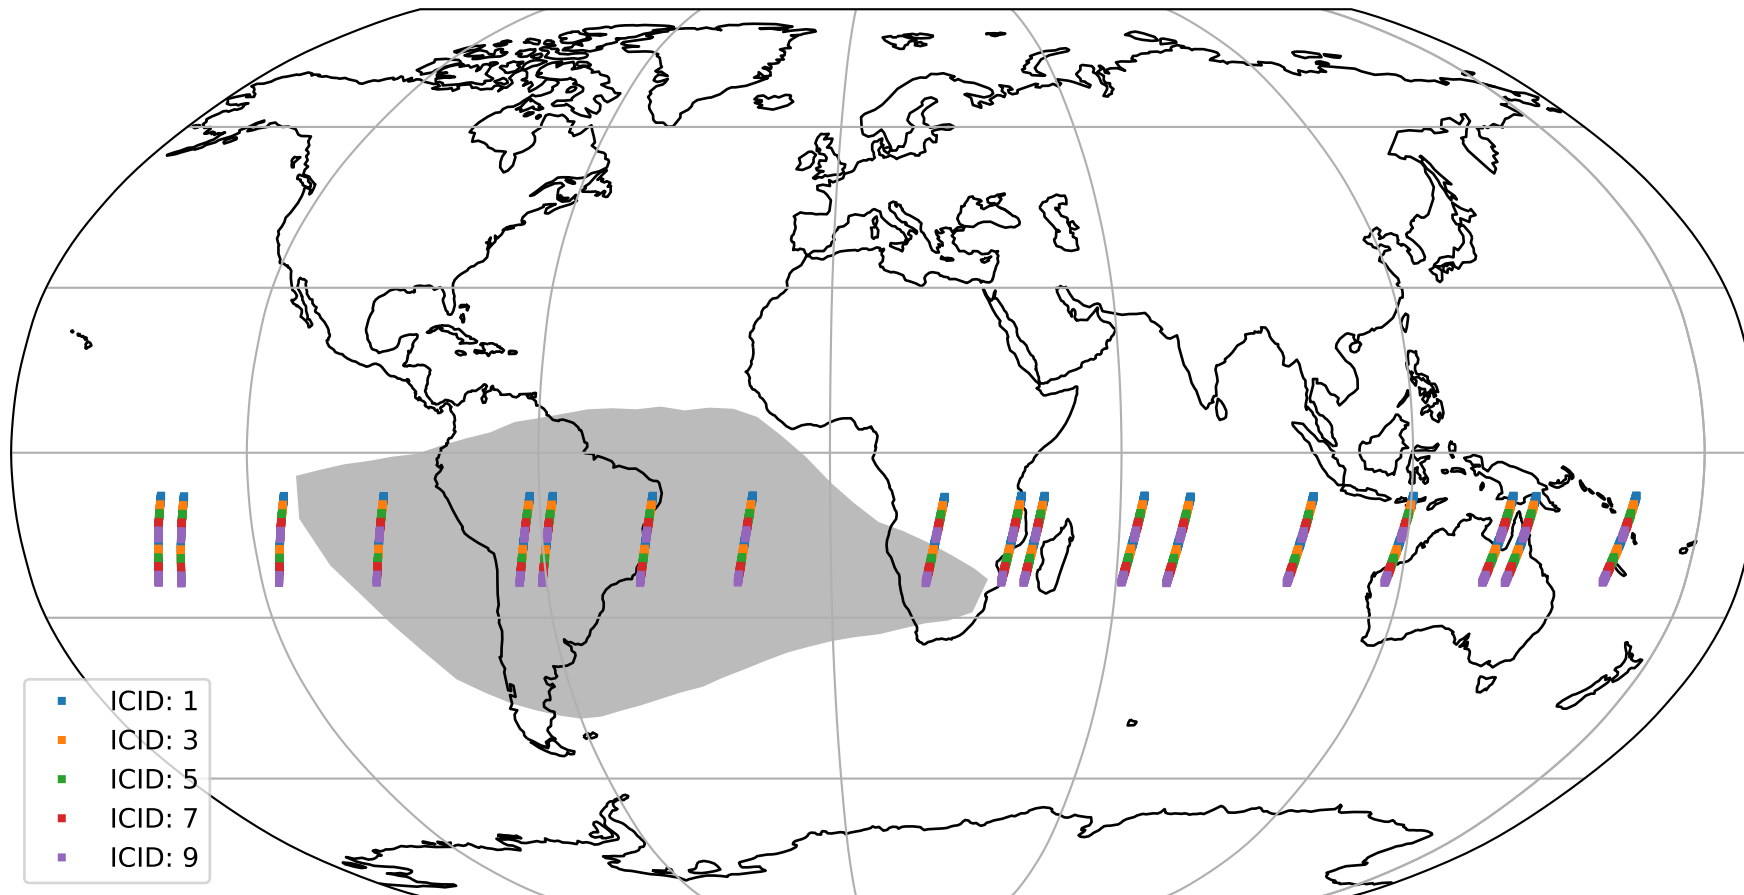

Tropomi SWIR offset (official)

orbits : 18 in [3397, 3442]
coverage : 2018-06-10 / 2018-06-12
median : 0.52593 V
spread : 0.035933 V
created : 2023-08-21T14:15:08

value detector map

Tropomi SWIR offset (official)

orbits : 18 in [3397, 3442]
coverage : 2018-06-10 / 2018-06-12
median : 33.674 μV
spread : 19.885 μV
created : 2023-08-21T14:15:08

Tropomi SWIR offset (official)

value compared with SWIR offset CKD

orbits : 18 in [3397, 3442]
coverage : 2018-06-10 / 2018-06-12
median : -0.085112 mV
spread : 0.34678 mV
created : 2023-08-21T14:15:08

Tropomi SWIR offset (official) ground-tracks of Sentinel-5P

orbits : 18 in [3397, 3442]
coverage : 2018-06-10 / 2018-06-12
created : 2023-08-21T14:15:08

Tropomi SWIR offset (official)

orbits : [2827, 3442]
coverage : 2018-04-30 / 2018-06-12
created : 2023-08-21T14:15:09

trend of detector median & temperatures