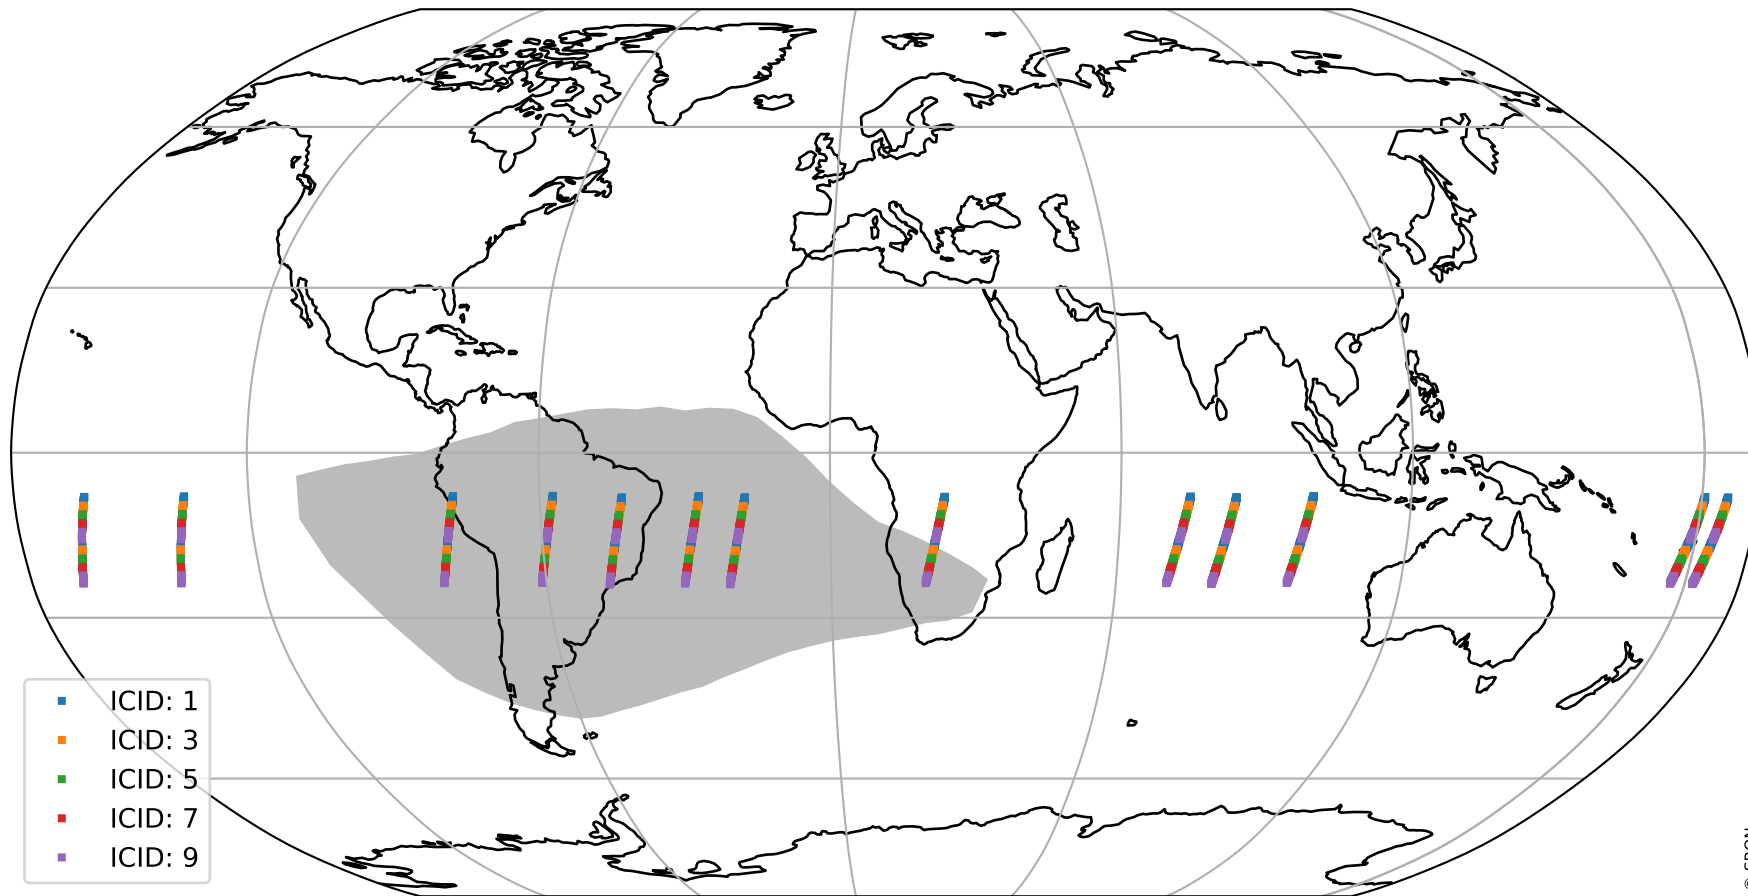

Tropomi SWIR offset (official)

orbits : 13 in [3427, 3472]
coverage : 2018-06-12 / 2018-06-15
median : 0.52316 V
spread : 0.035955 V
created : 2023-08-21T14:15:09

value detector map

Tropomi SWIR offset (official)

orbits : 13 in [3427, 3472]
coverage : 2018-06-12 / 2018-06-15
median : 0.037354 mV
spread : 0.021326 mV
created : 2023-08-21T14:15:10

uncertainty detector map

Tropomi SWIR offset (official)

orbits : 13 in [3427, 3472]
coverage : 2018-06-12 / 2018-06-15
median : -2.8632 mV
spread : 0.33576 mV
created : 2023-08-21T14:15:10

value compared with SWIR offset CKD

Tropomi SWIR offset (official) ground-tracks of Sentinel-5P

orbits : 13 in [3427, 3472]
coverage : 2018-06-12 / 2018-06-15
created : 2023-08-21T14:15:10

Tropomi SWIR offset (official)

orbits : [2827, 3442]
coverage : 2018-04-30 / 2018-06-12
created : 2023-08-21T14:15:10

trend of detector median & temperatures