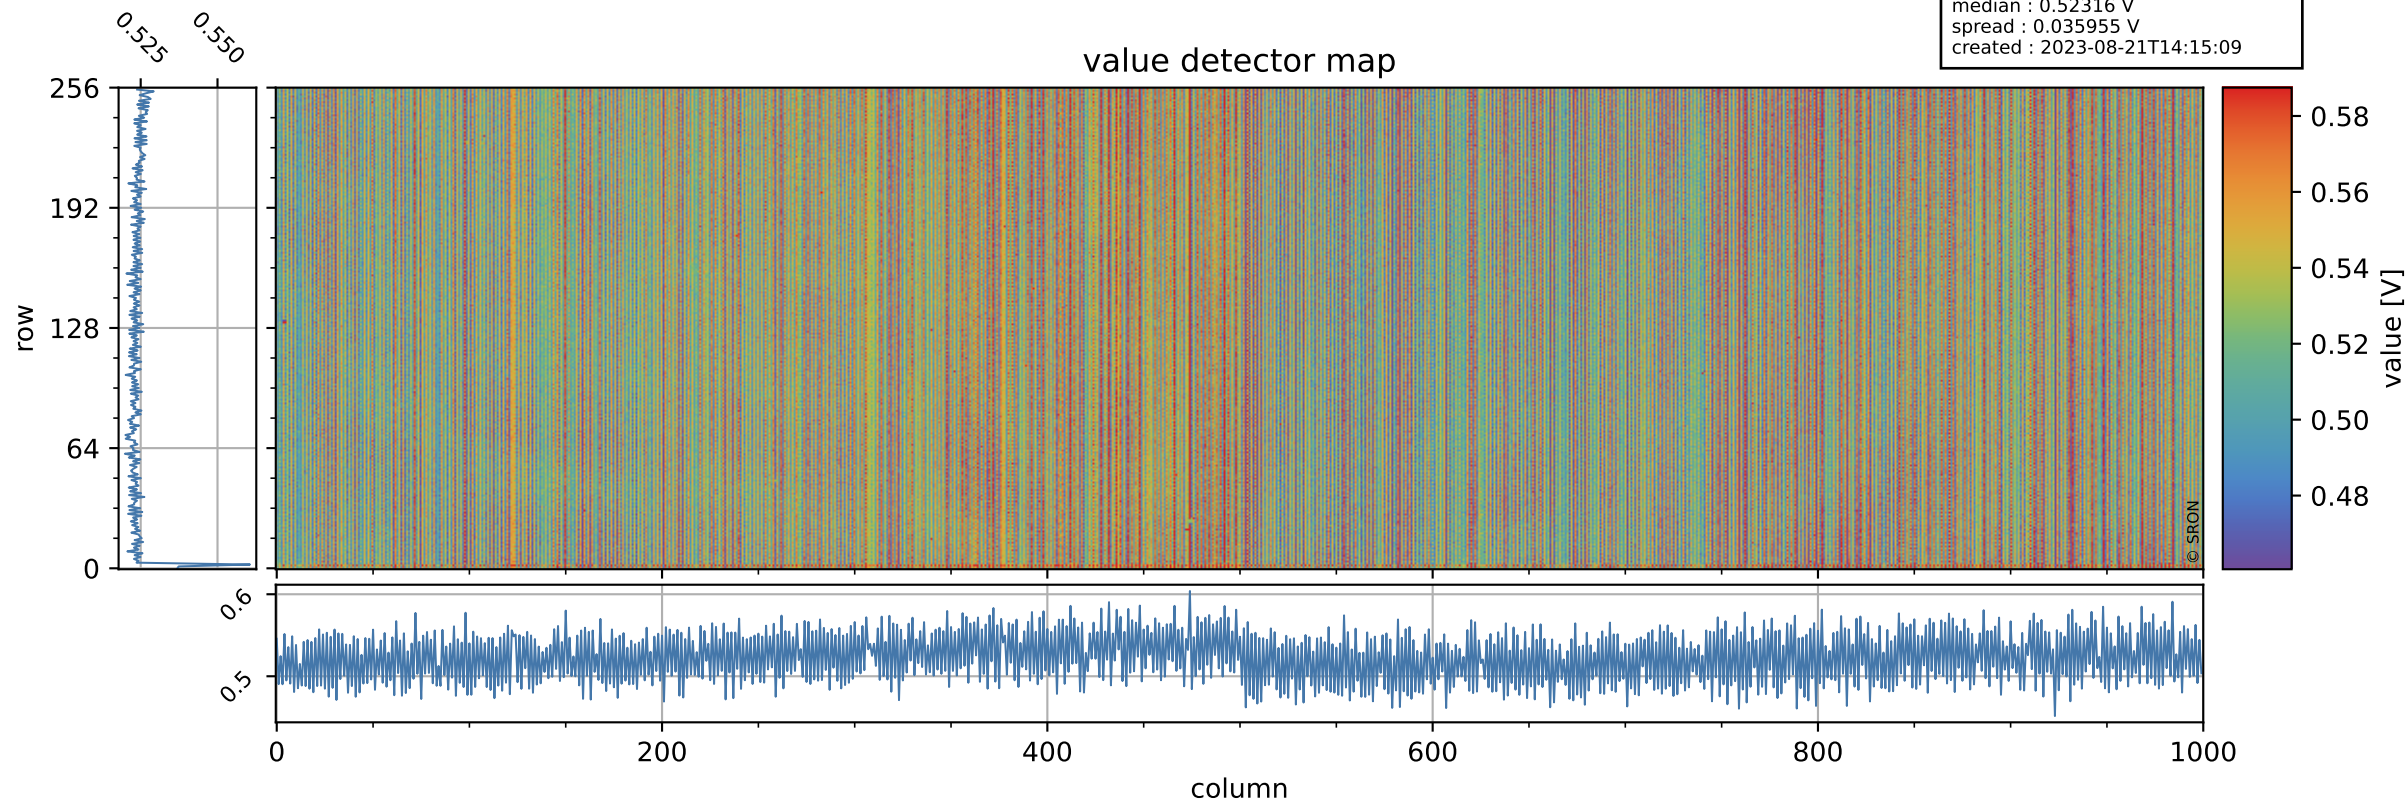

Tropomi SWIR offset (official)

orbits : 13 in [3427, 3472]
coverage : 2018-06-12 / 2018-06-15
median : 0.52316 V
spread : 0.035955 V
created : 2023-08-21T14:15:09

value detector map

Tropomi SWIR offset (official)

orbits : 13 in [3427, 3472]
coverage : 2018-06-12 / 2018-06-15
median : 0.037354 mV
spread : 0.021326 mV
created : 2023-08-21T14:15:10

uncertainty detector map

Tropomi SWIR offset (official)

orbits : 13 in [3427, 3472]
coverage : 2018-06-12 / 2018-06-15
median : -2.8632 mV
spread : 0.33576 mV
created : 2023-08-21T14:15:10

value compared with SWIR offset CKD

Tropomi SWIR offset (official) ground-tracks of Sentinel-5P

orbits : 13 in [3427, 3472]
coverage : 2018-06-12 / 2018-06-15
created : 2023-08-21T14:15:10

Tropomi SWIR offset (official)

orbits : [2827, 3442]
coverage : 2018-04-30 / 2018-06-12
created : 2023-08-21T14:15:10

trend of detector median & temperatures