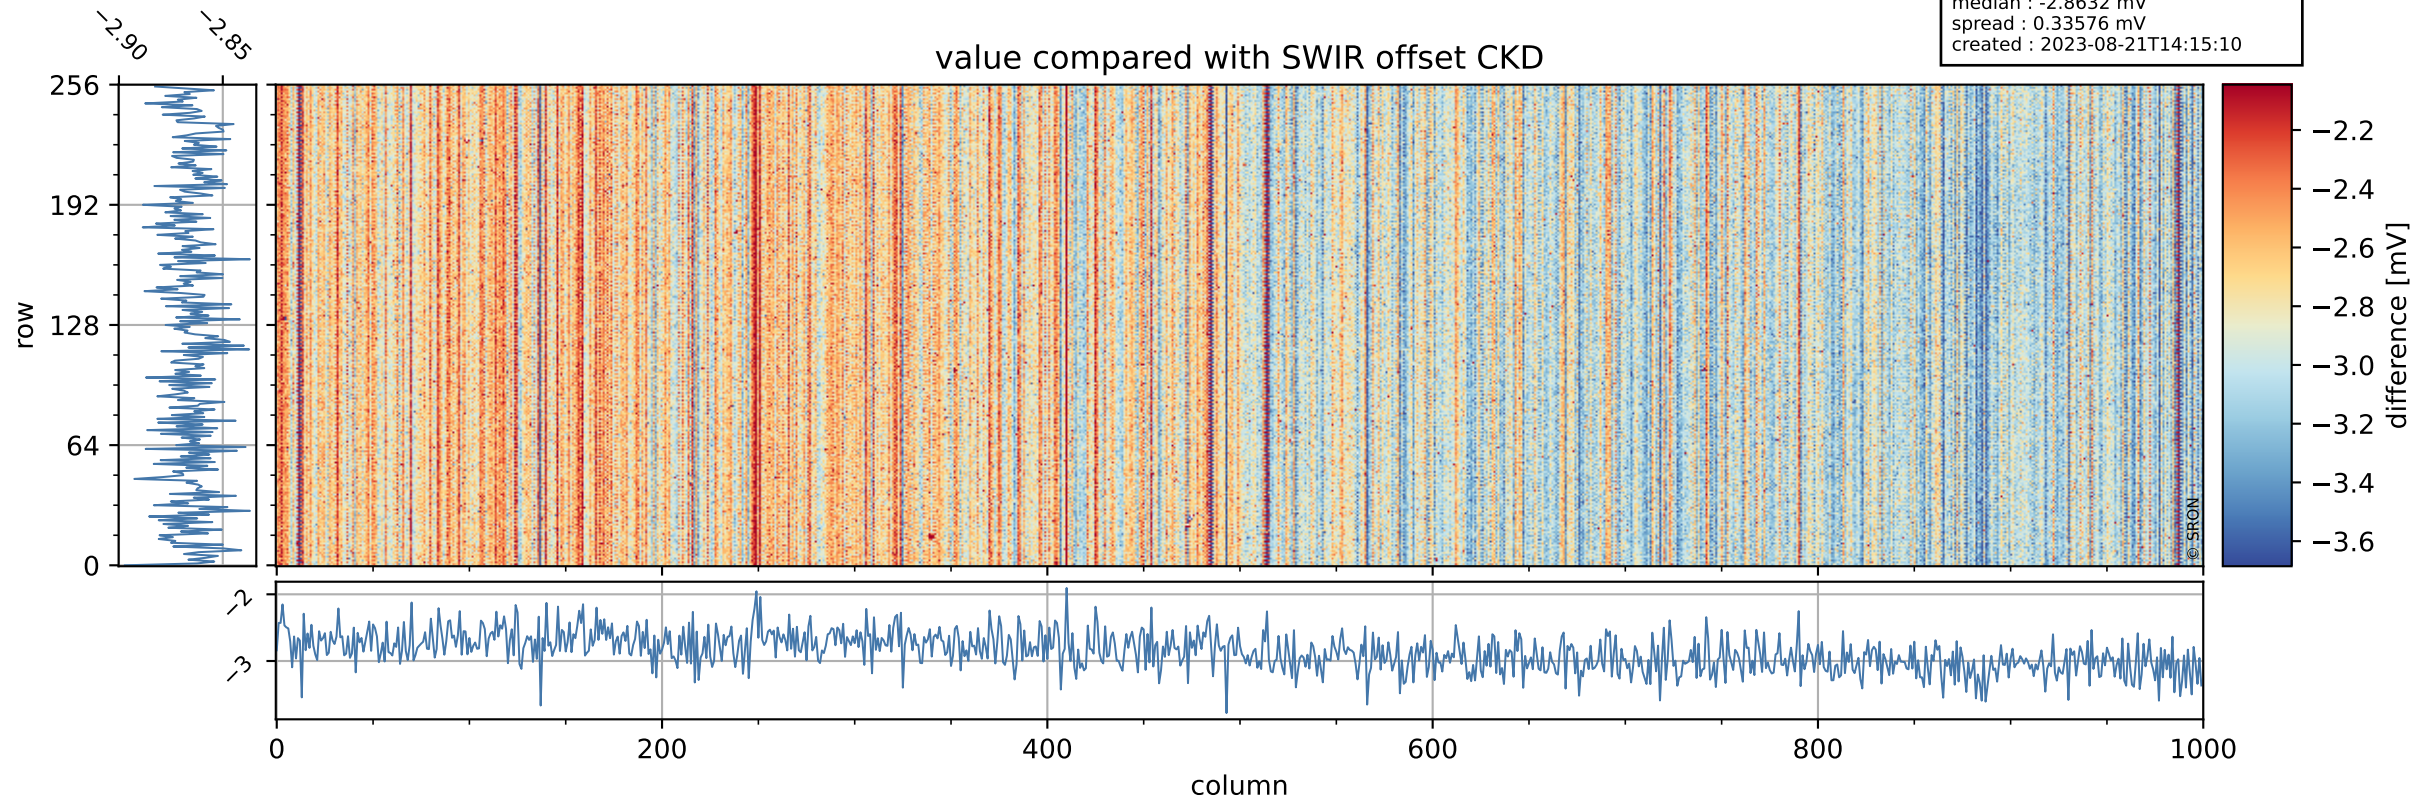

Tropomi SWIR offset (official)

orbits : 13 in [3427, 3472]
coverage : 2018-06-12 / 2018-06-15
median : 0.52316 V
spread : 0.035955 V
created : 2023-08-21T14:15:09

value detector map

Tropomi SWIR offset (official)

orbits : 13 in [3427, 3472]
coverage : 2018-06-12 / 2018-06-15
median : 0.037354 mV
spread : 0.021326 mV
created : 2023-08-21T14:15:10

uncertainty detector map

Tropomi SWIR offset (official)

orbits : 13 in [3427, 3472]
coverage : 2018-06-12 / 2018-06-15
median : -2.8632 mV
spread : 0.33576 mV
created : 2023-08-21T14:15:10

value compared with SWIR offset CKD

Tropomi SWIR offset (official) ground-tracks of Sentinel-5P

orbits : 13 in [3427, 3472]
coverage : 2018-06-12 / 2018-06-15
created : 2023-08-21T14:15:10

Tropomi SWIR offset (official)

orbits : [2827, 3442]
coverage : 2018-04-30 / 2018-06-12
created : 2023-08-21T14:15:10

trend of detector median & temperatures