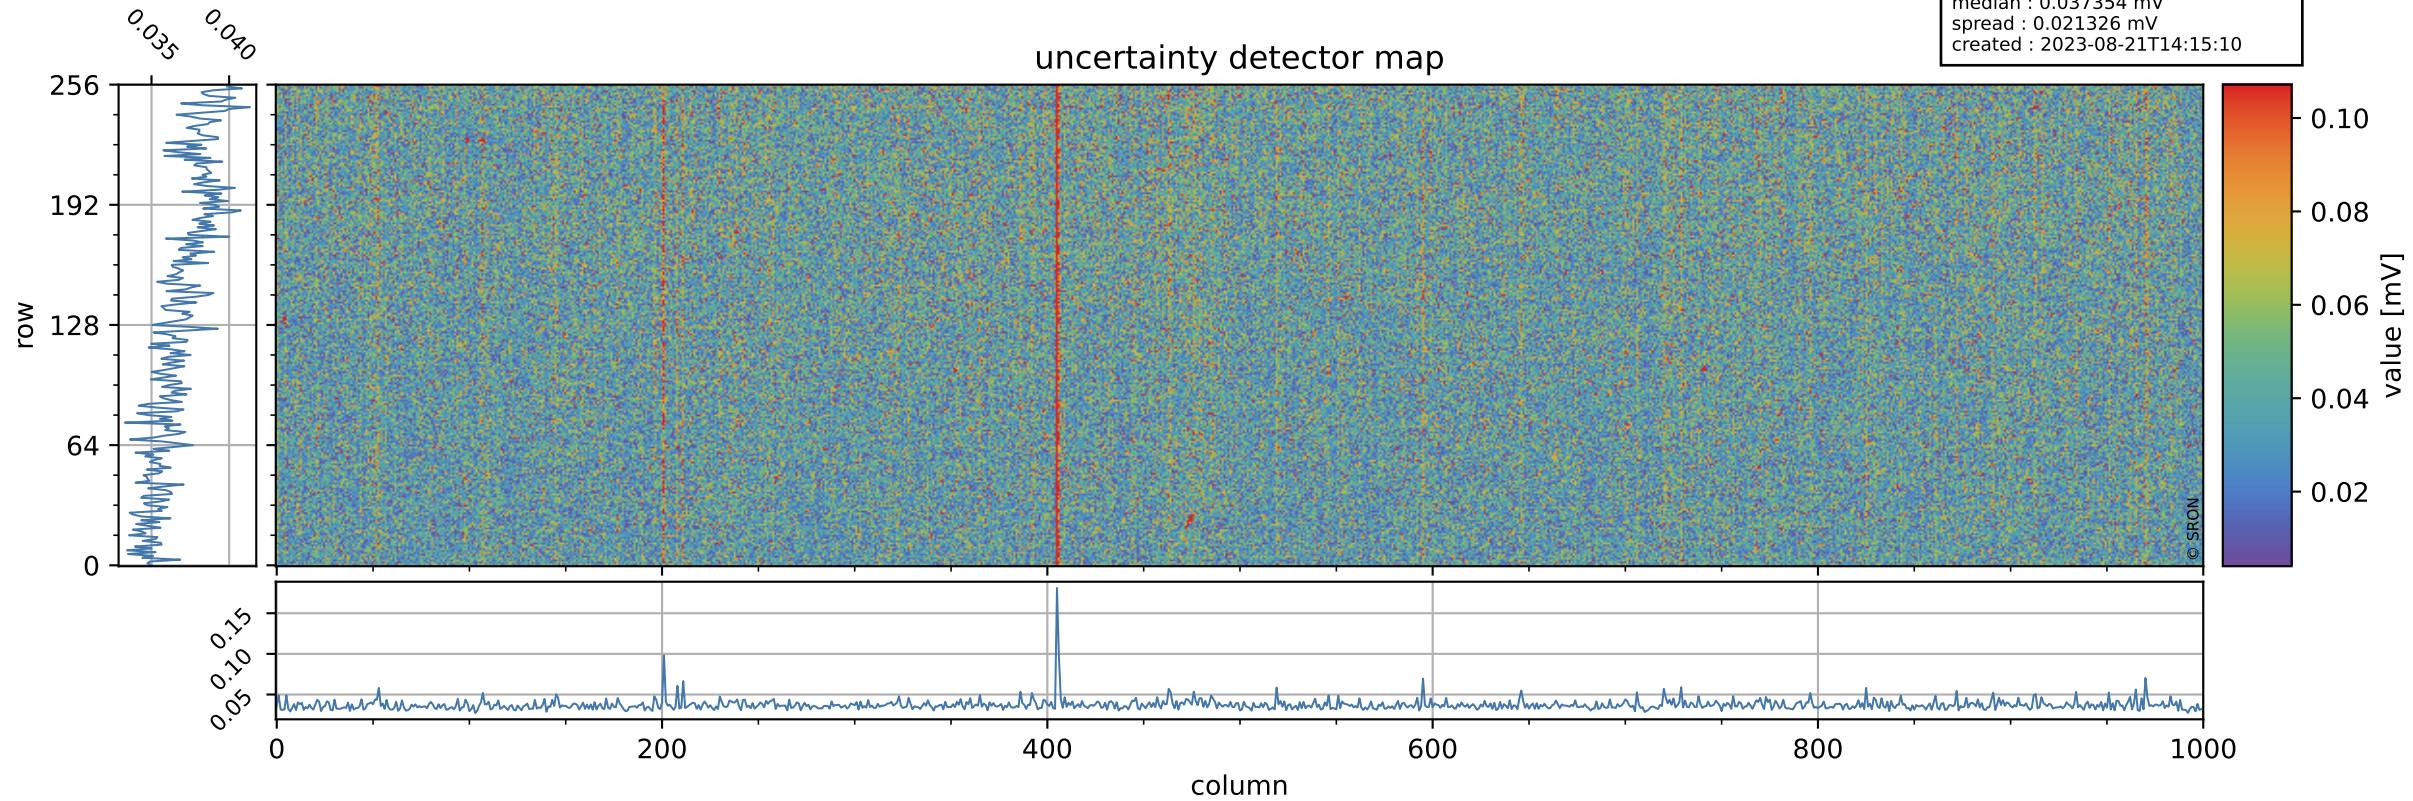

Tropomi SWIR offset (official)

orbits : 13 in [3427, 3472]
coverage : 2018-06-12 / 2018-06-15
median : 0.52316 V
spread : 0.035955 V
created : 2023-08-21T14:15:09

value detector map

Tropomi SWIR offset (official)

orbits : 13 in [3427, 3472]
coverage : 2018-06-12 / 2018-06-15
median : 0.037354 mV
spread : 0.021326 mV
created : 2023-08-21T14:15:10

uncertainty detector map

Tropomi SWIR offset (official)

orbits : 13 in [3427, 3472]
coverage : 2018-06-12 / 2018-06-15
median : -2.8632 mV
spread : 0.33576 mV
created : 2023-08-21T14:15:10

value compared with SWIR offset CKD

Tropomi SWIR offset (official) ground-tracks of Sentinel-5P

orbits : 13 in [3427, 3472]
coverage : 2018-06-12 / 2018-06-15
created : 2023-08-21T14:15:10

Tropomi SWIR offset (official)

orbits : [2827, 3442]
coverage : 2018-04-30 / 2018-06-12
created : 2023-08-21T14:15:10

trend of detector median & temperatures