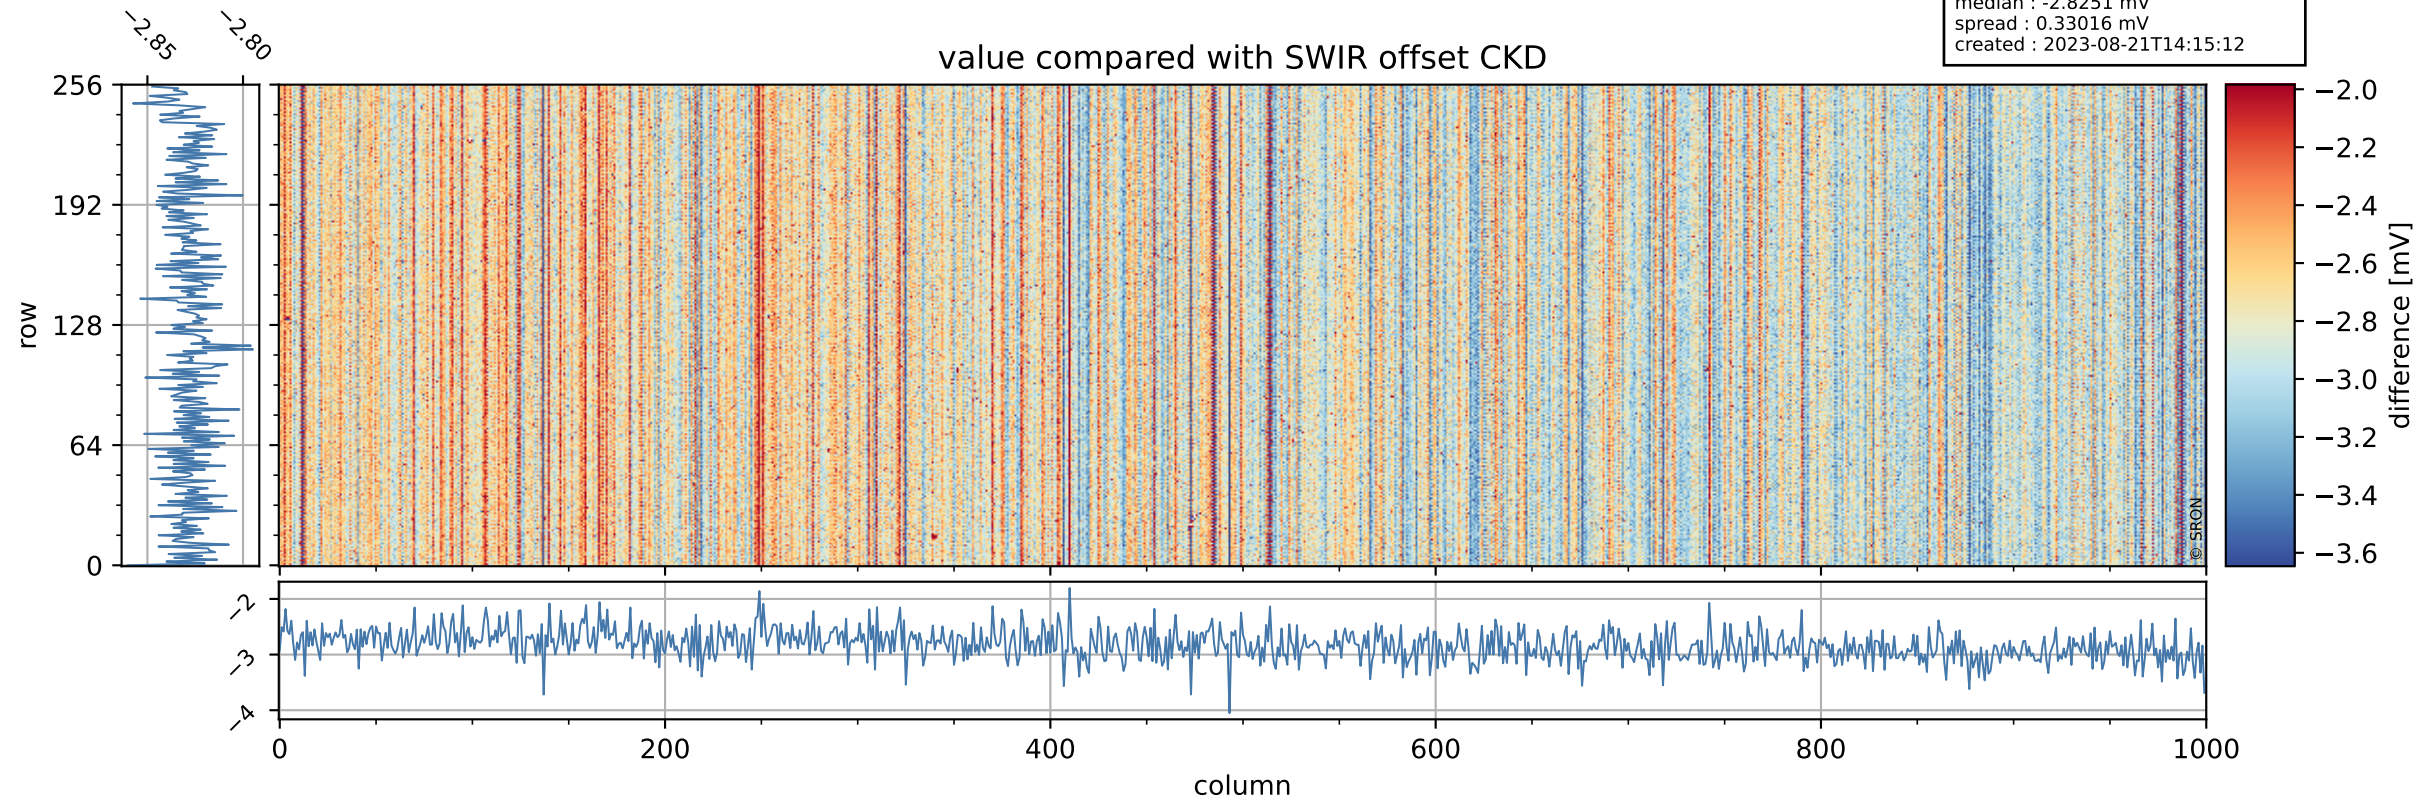

Tropomi SWIR offset (official)

orbits : 14 in [3442, 3487]
coverage : 2018-06-13 / 2018-06-16
median : 0.5232 V
spread : 0.035968 V
created : 2023-08-21T14:15:11

value detector map

Tropomi SWIR offset (official)

orbits : 14 in [3442, 3487]
coverage : 2018-06-13 / 2018-06-16
median : 0.0358 mV
spread : 0.020397 mV
created : 2023-08-21T14:15:11

uncertainty detector map

Tropomi SWIR offset (official)

orbits : 14 in [3442, 3487]
coverage : 2018-06-13 / 2018-06-16
median : -2.8251 mV
spread : 0.33016 mV
created : 2023-08-21T14:15:12

value compared with SWIR offset CKD

Tropomi SWIR offset (official) ground-tracks of Sentinel-5P

orbits : 14 in [3442, 3487]
coverage : 2018-06-13 / 2018-06-16
created : 2023-08-21T14:15:12

Tropomi SWIR offset (official)

orbits : [2827, 3442]
coverage : 2018-04-30 / 2018-06-12
created : 2023-08-21T14:15:12

trend of detector median & temperatures