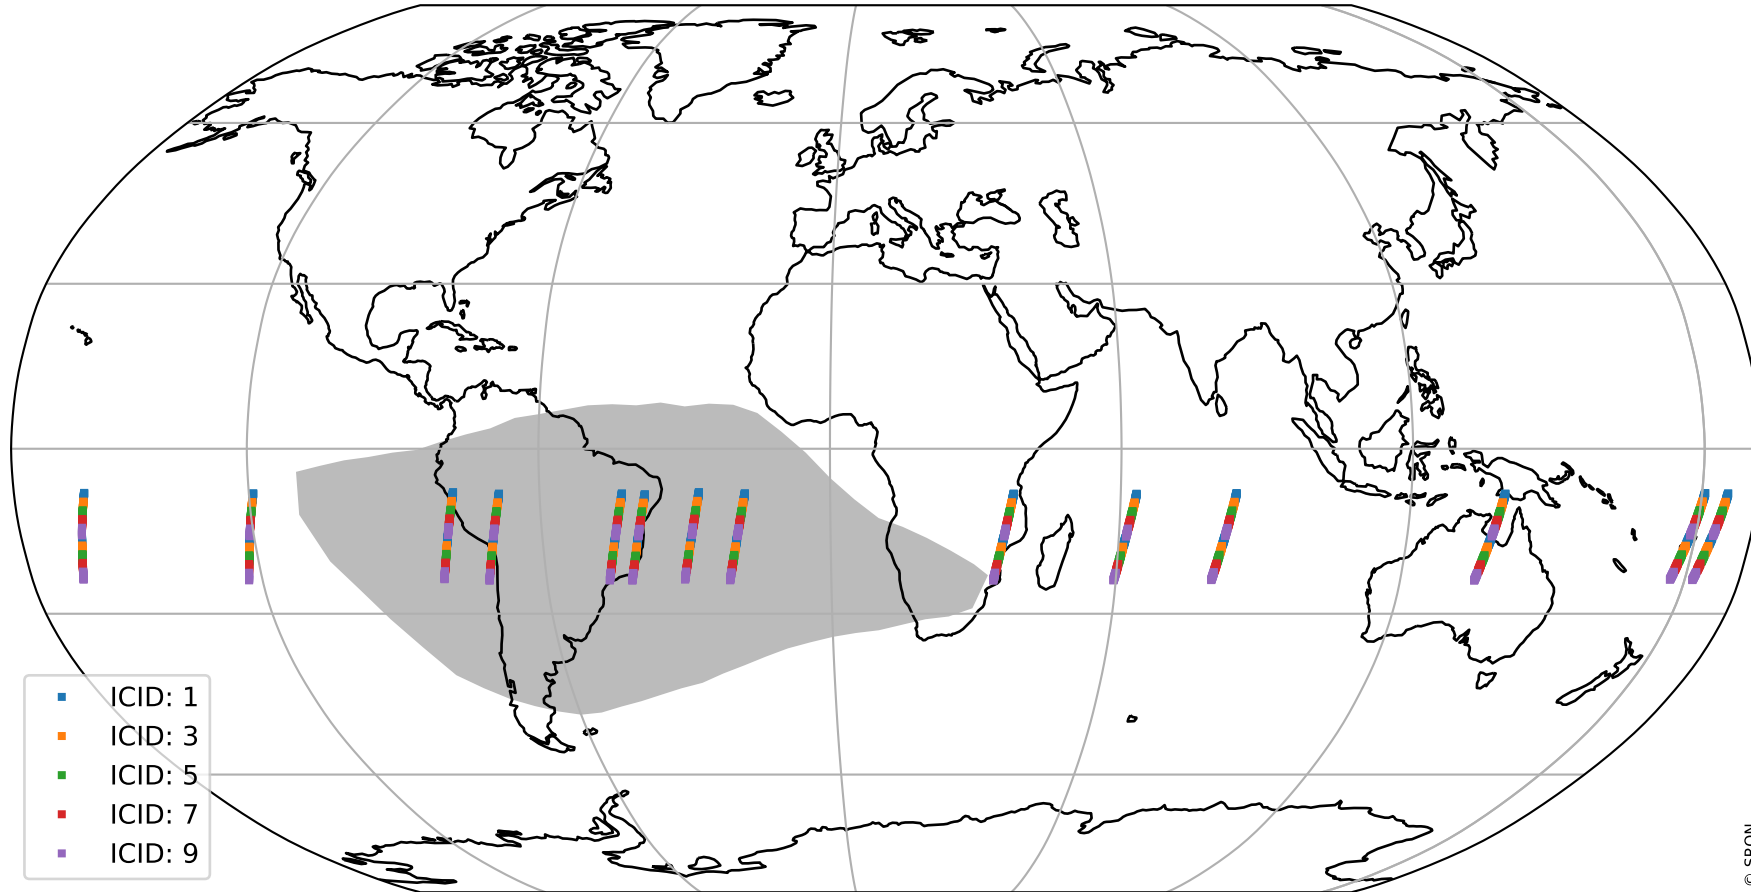

Tropomi SWIR offset (official)

orbits : 14 in [3442, 3487]
coverage : 2018-06-13 / 2018-06-16
median : 0.5232 V
spread : 0.035968 V
created : 2023-08-21T14:15:11

value detector map

Tropomi SWIR offset (official)

orbits : 14 in [3442, 3487]
coverage : 2018-06-13 / 2018-06-16
median : 0.0358 mV
spread : 0.020397 mV
created : 2023-08-21T14:15:11

uncertainty detector map

Tropomi SWIR offset (official)

orbits : 14 in [3442, 3487]
coverage : 2018-06-13 / 2018-06-16
median : -2.8251 mV
spread : 0.33016 mV
created : 2023-08-21T14:15:12

value compared with SWIR offset CKD

Tropomi SWIR offset (official) ground-tracks of Sentinel-5P

orbits : 14 in [3442, 3487]
coverage : 2018-06-13 / 2018-06-16
created : 2023-08-21T14:15:12

Tropomi SWIR offset (official)

orbits : [2827, 3442]
coverage : 2018-04-30 / 2018-06-12
created : 2023-08-21T14:15:12

trend of detector median & temperatures