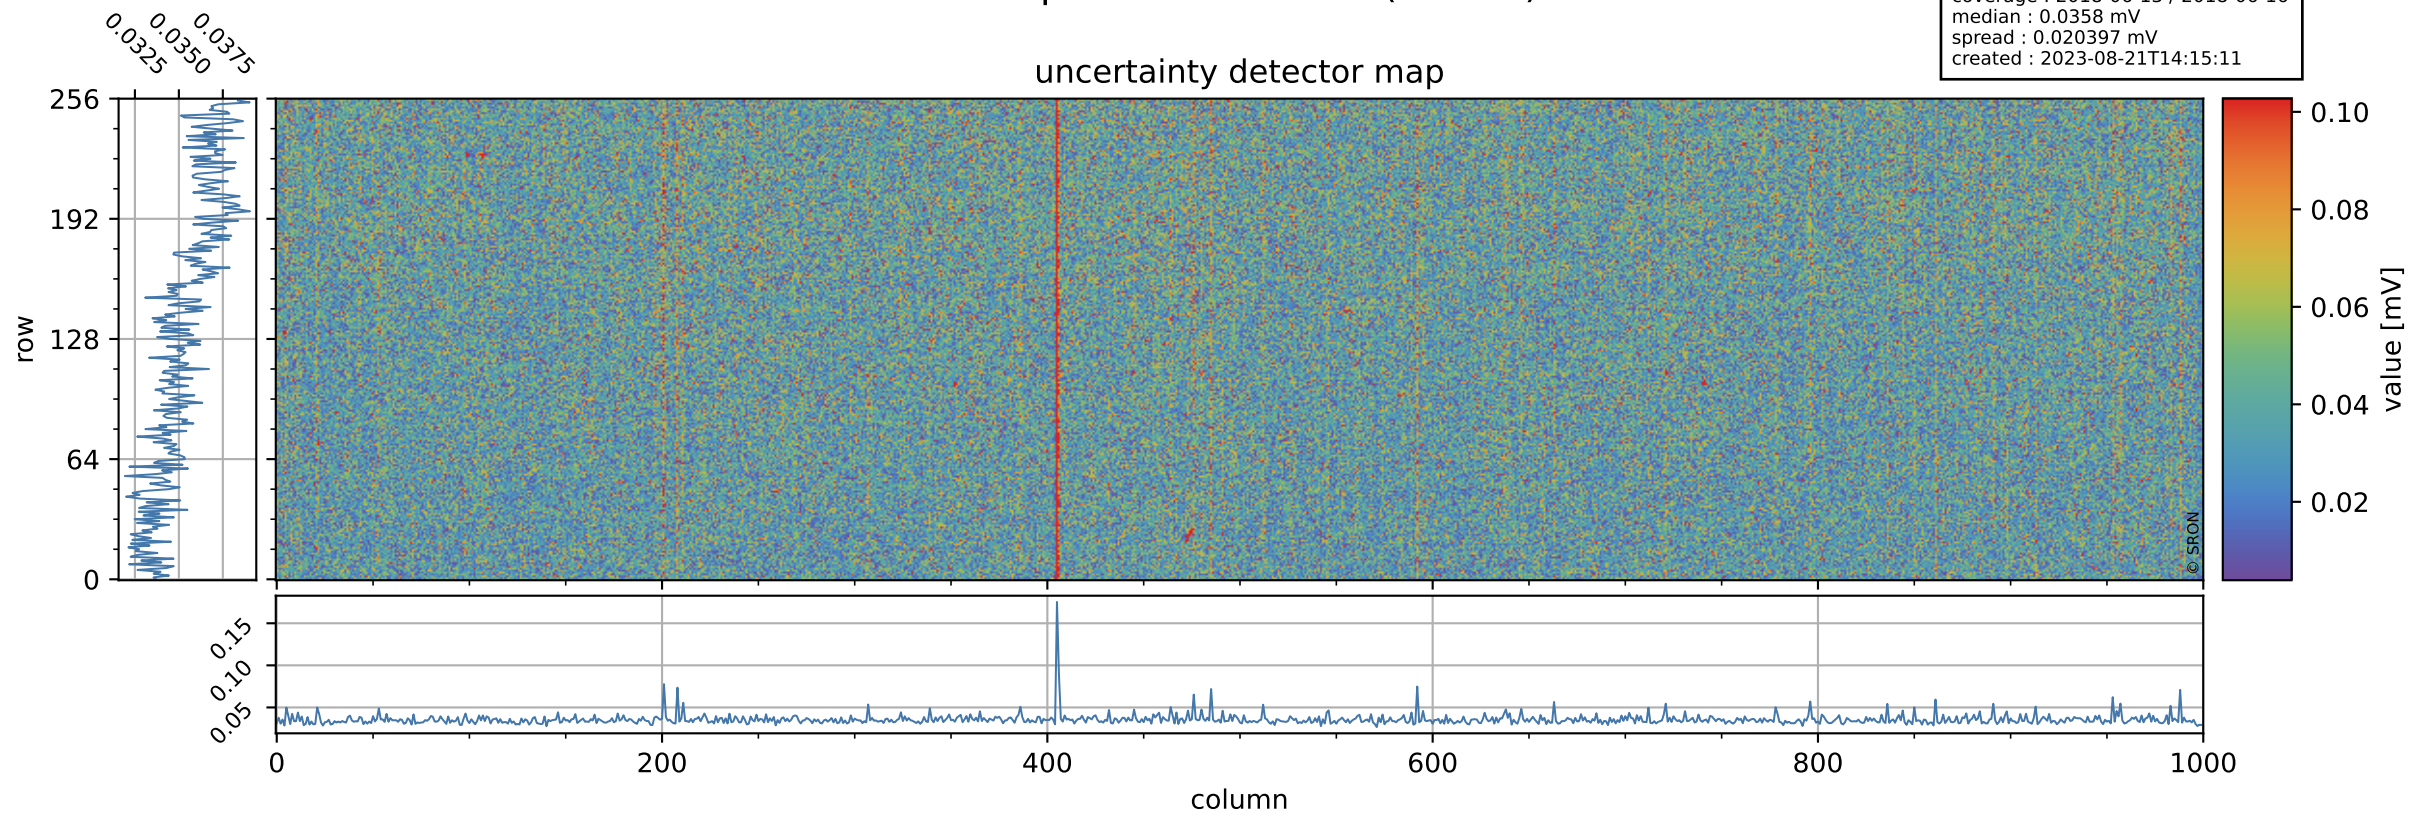

Tropomi SWIR offset (official)

orbits : 14 in [3442, 3487]
coverage : 2018-06-13 / 2018-06-16
median : 0.5232 V
spread : 0.035968 V
created : 2023-08-21T14:15:11

value detector map

Tropomi SWIR offset (official)

orbits : 14 in [3442, 3487]
coverage : 2018-06-13 / 2018-06-16
median : 0.0358 mV
spread : 0.020397 mV
created : 2023-08-21T14:15:11

uncertainty detector map

Tropomi SWIR offset (official)

orbits : 14 in [3442, 3487]
coverage : 2018-06-13 / 2018-06-16
median : -2.8251 mV
spread : 0.33016 mV
created : 2023-08-21T14:15:12

value compared with SWIR offset CKD

Tropomi SWIR offset (official) ground-tracks of Sentinel-5P

orbits : 14 in [3442, 3487]
coverage : 2018-06-13 / 2018-06-16
created : 2023-08-21T14:15:12

Tropomi SWIR offset (official)

orbits : [2827, 3442]
coverage : 2018-04-30 / 2018-06-12
created : 2023-08-21T14:15:12

trend of detector median & temperatures