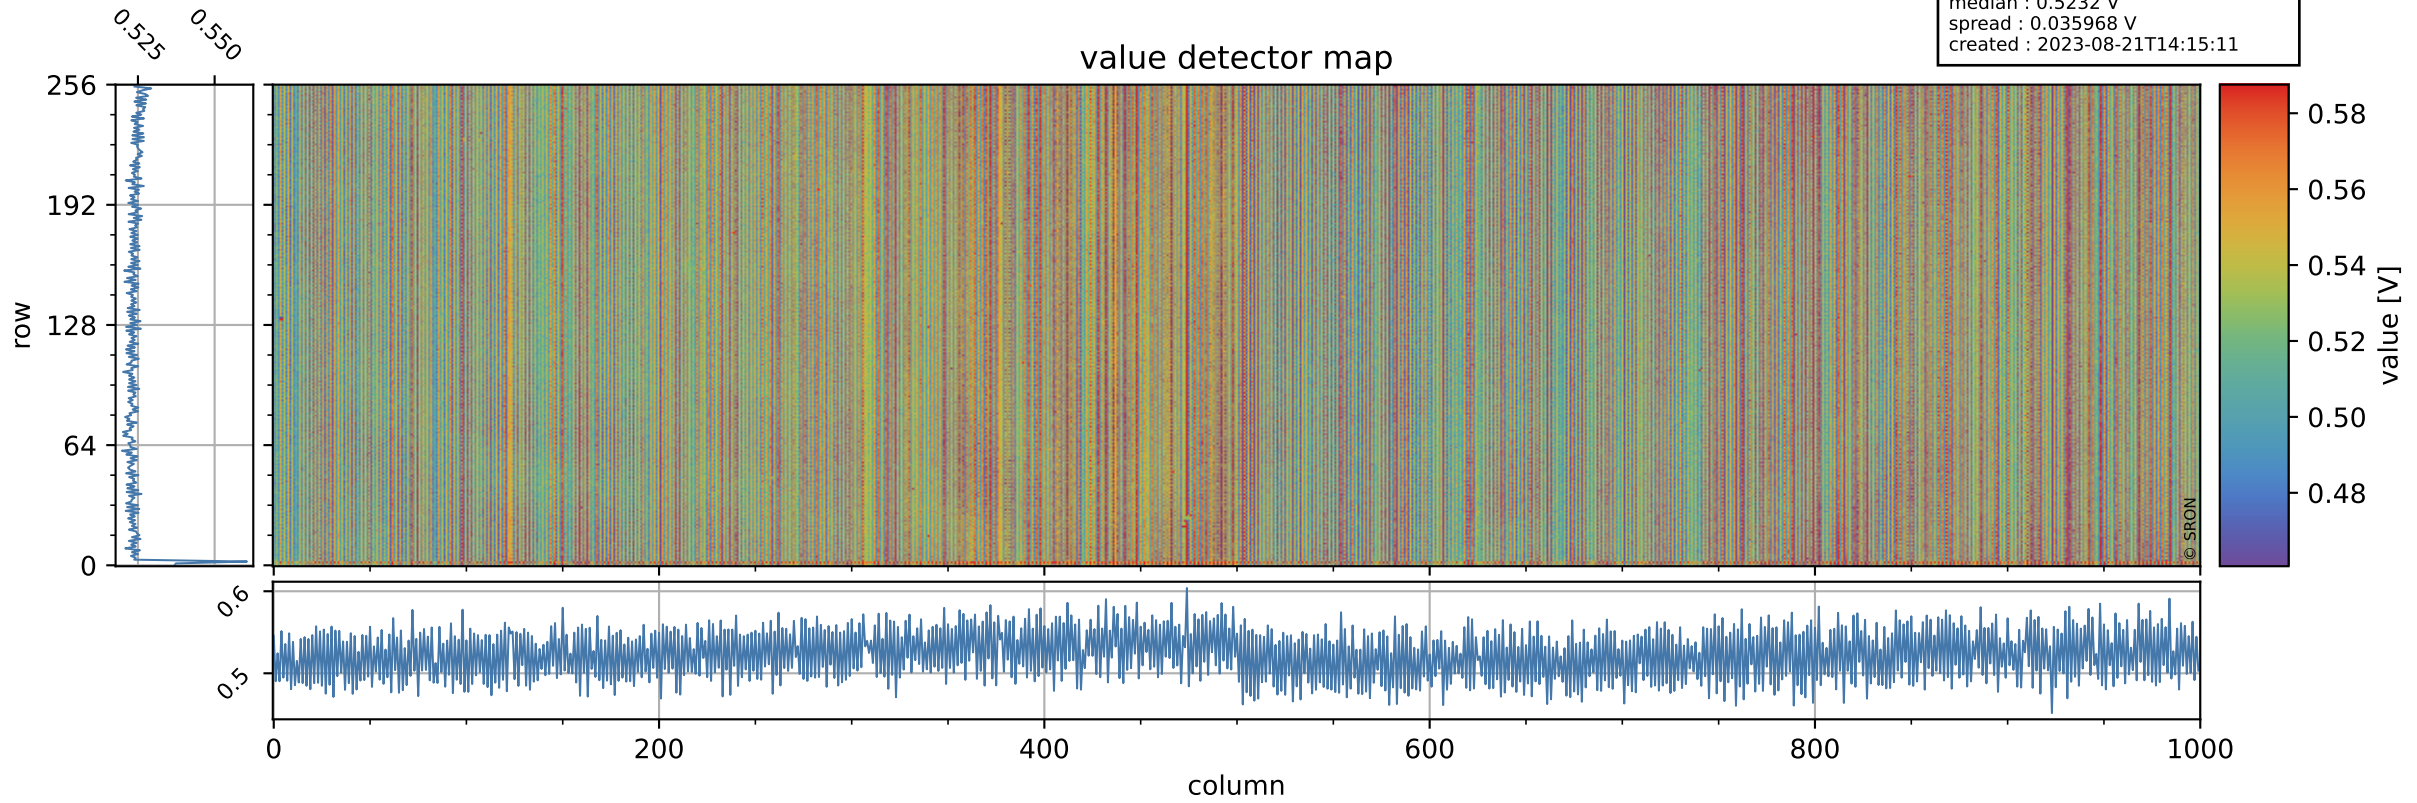

Tropomi SWIR offset (official)

orbits : 14 in [3442, 3487]
coverage : 2018-06-13 / 2018-06-16
median : 0.5232 V
spread : 0.035968 V
created : 2023-08-21T14:15:11

value detector map

Tropomi SWIR offset (official)

orbits : 14 in [3442, 3487]
coverage : 2018-06-13 / 2018-06-16
median : 0.0358 mV
spread : 0.020397 mV
created : 2023-08-21T14:15:11

uncertainty detector map

Tropomi SWIR offset (official)

orbits : 14 in [3442, 3487]
coverage : 2018-06-13 / 2018-06-16
median : -2.8251 mV
spread : 0.33016 mV
created : 2023-08-21T14:15:12

value compared with SWIR offset CKD

Tropomi SWIR offset (official) ground-tracks of Sentinel-5P

orbits : 14 in [3442, 3487]
coverage : 2018-06-13 / 2018-06-16
created : 2023-08-21T14:15:12

Tropomi SWIR offset (official)

orbits : [2827, 3442]
coverage : 2018-04-30 / 2018-06-12
created : 2023-08-21T14:15:12

trend of detector median & temperatures