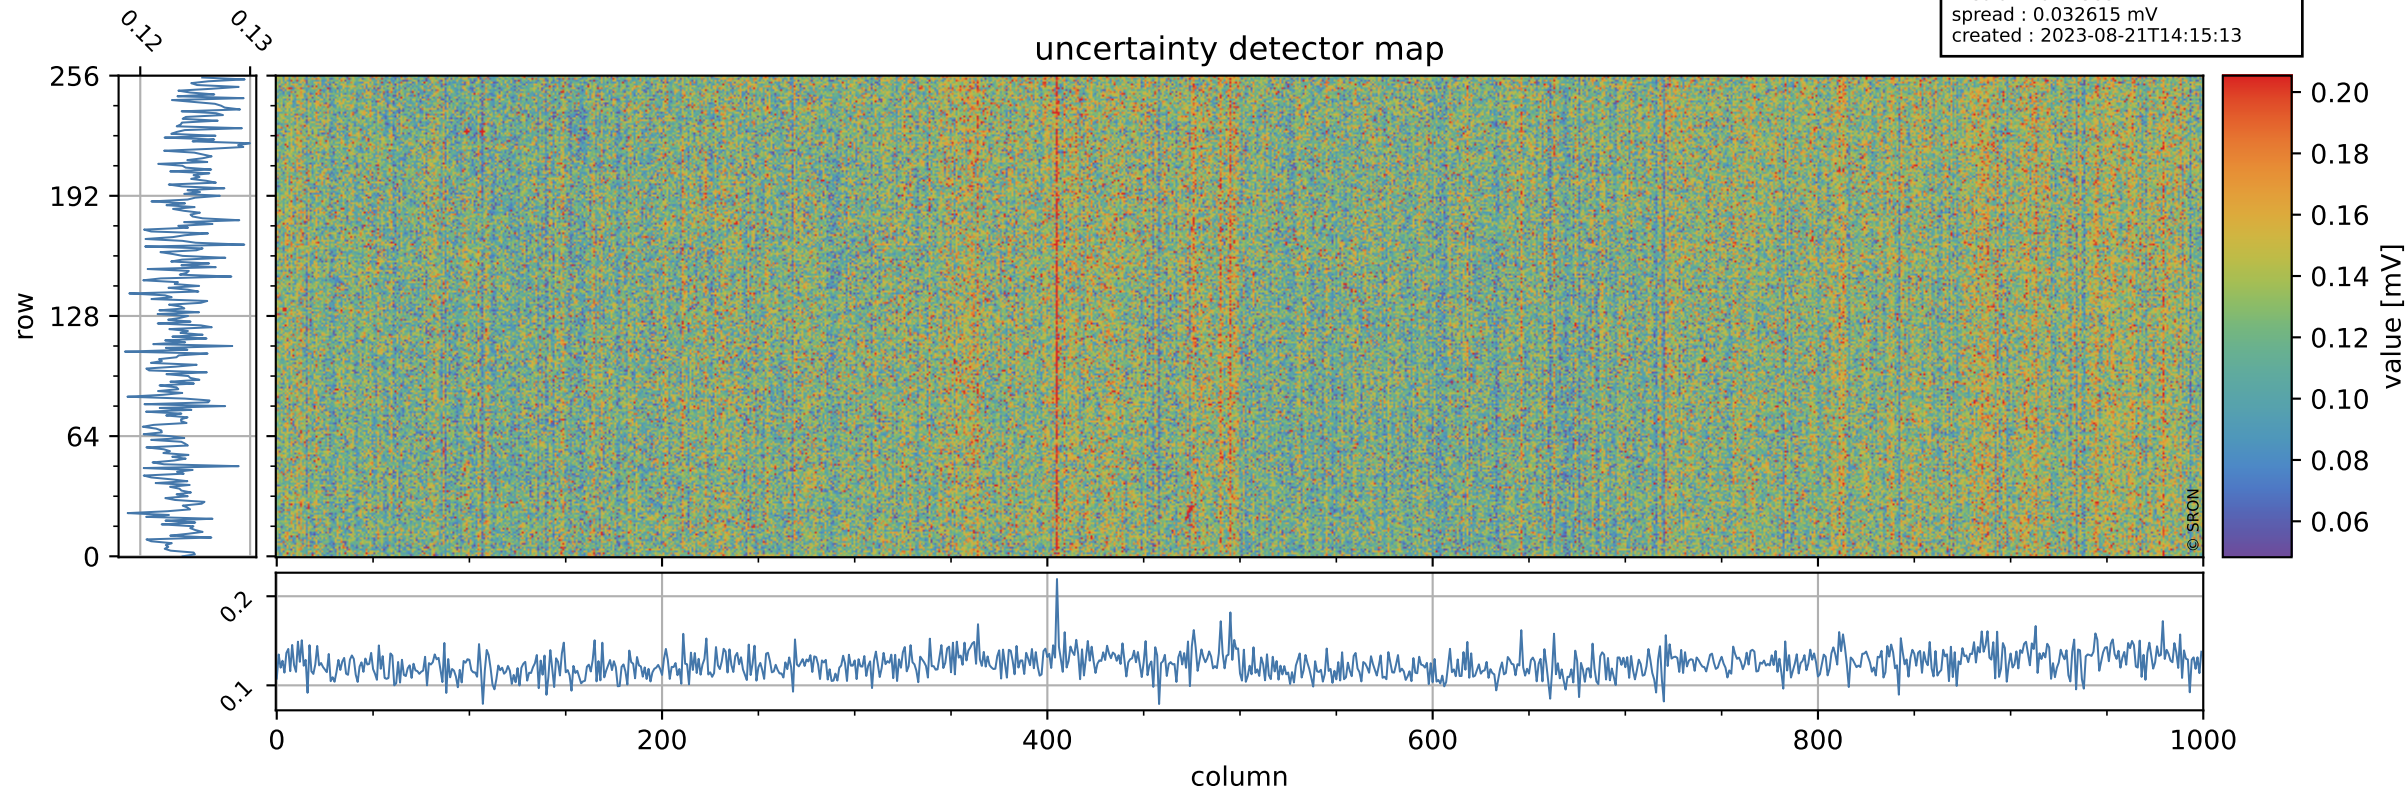

Tropomi SWIR offset (official)

orbits : 16 in [3457, 3502]
coverage : 2018-06-14 / 2018-06-17
median : 0.52377 V
spread : 0.035969 V
created : 2023-08-21T14:15:13

value detector map

Tropomi SWIR offset (official)

orbits : 16 in [3457, 3502]
coverage : 2018-06-14 / 2018-06-17
median : 0.12383 mV
spread : 0.032615 mV
created : 2023-08-21T14:15:13

uncertainty detector map

Tropomi SWIR offset (official)

orbits : 16 in [3457, 3502]
coverage : 2018-06-14 / 2018-06-17
median : -2.2527 mV
spread : 0.33623 mV
created : 2023-08-21T14:15:13

value compared with SWIR offset CKD

Tropomi SWIR offset (official) ground-tracks of Sentinel-5P

orbits : 16 in [3457, 3502]
coverage : 2018-06-14 / 2018-06-17
created : 2023-08-21T14:15:14

Tropomi SWIR offset (official)

orbits : [2827, 3442]
coverage : 2018-04-30 / 2018-06-12
created : 2023-08-21T14:15:14

trend of detector median & temperatures