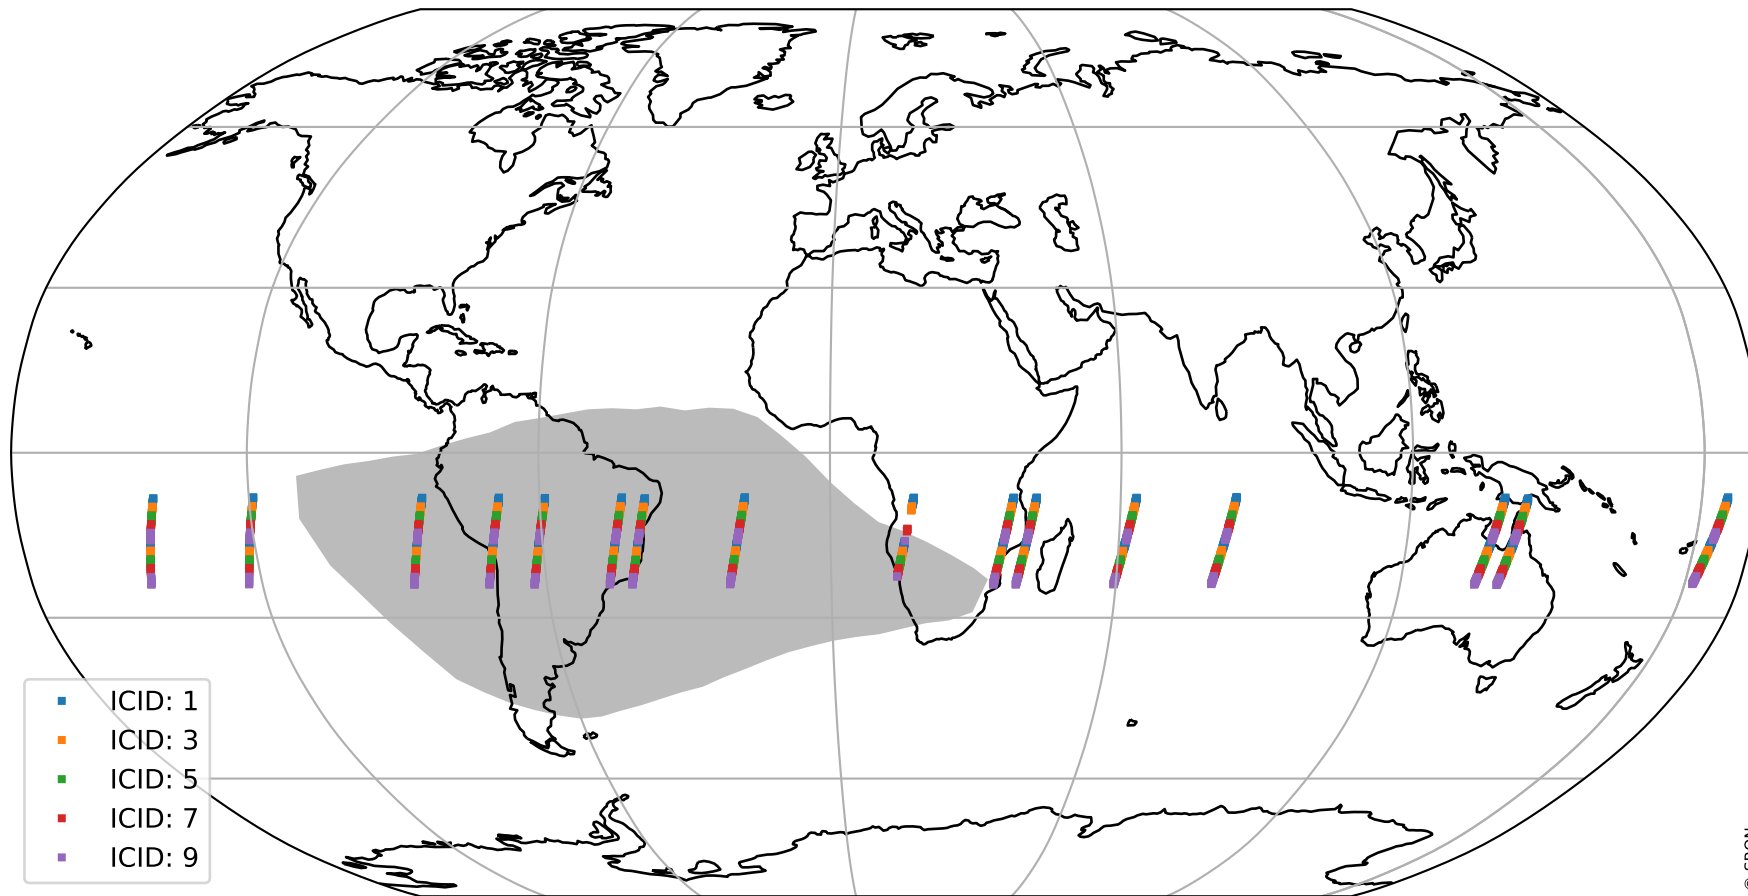

Tropomi SWIR offset (official)

orbits : 16 in [3457, 3502]
coverage : 2018-06-14 / 2018-06-17
median : 0.52377 V
spread : 0.035969 V
created : 2023-08-21T14:15:13

value detector map

Tropomi SWIR offset (official)

orbits : 16 in [3457, 3502]
coverage : 2018-06-14 / 2018-06-17
median : 0.12383 mV
spread : 0.032615 mV
created : 2023-08-21T14:15:13

uncertainty detector map

Tropomi SWIR offset (official)

orbits : 16 in [3457, 3502]
coverage : 2018-06-14 / 2018-06-17
median : -2.2527 mV
spread : 0.33623 mV
created : 2023-08-21T14:15:13

value compared with SWIR offset CKD

Tropomi SWIR offset (official) ground-tracks of Sentinel-5P

orbits : 16 in [3457, 3502]
coverage : 2018-06-14 / 2018-06-17
created : 2023-08-21T14:15:14

Tropomi SWIR offset (official)

orbits : [2827, 3442]
coverage : 2018-04-30 / 2018-06-12
created : 2023-08-21T14:15:14

trend of detector median & temperatures