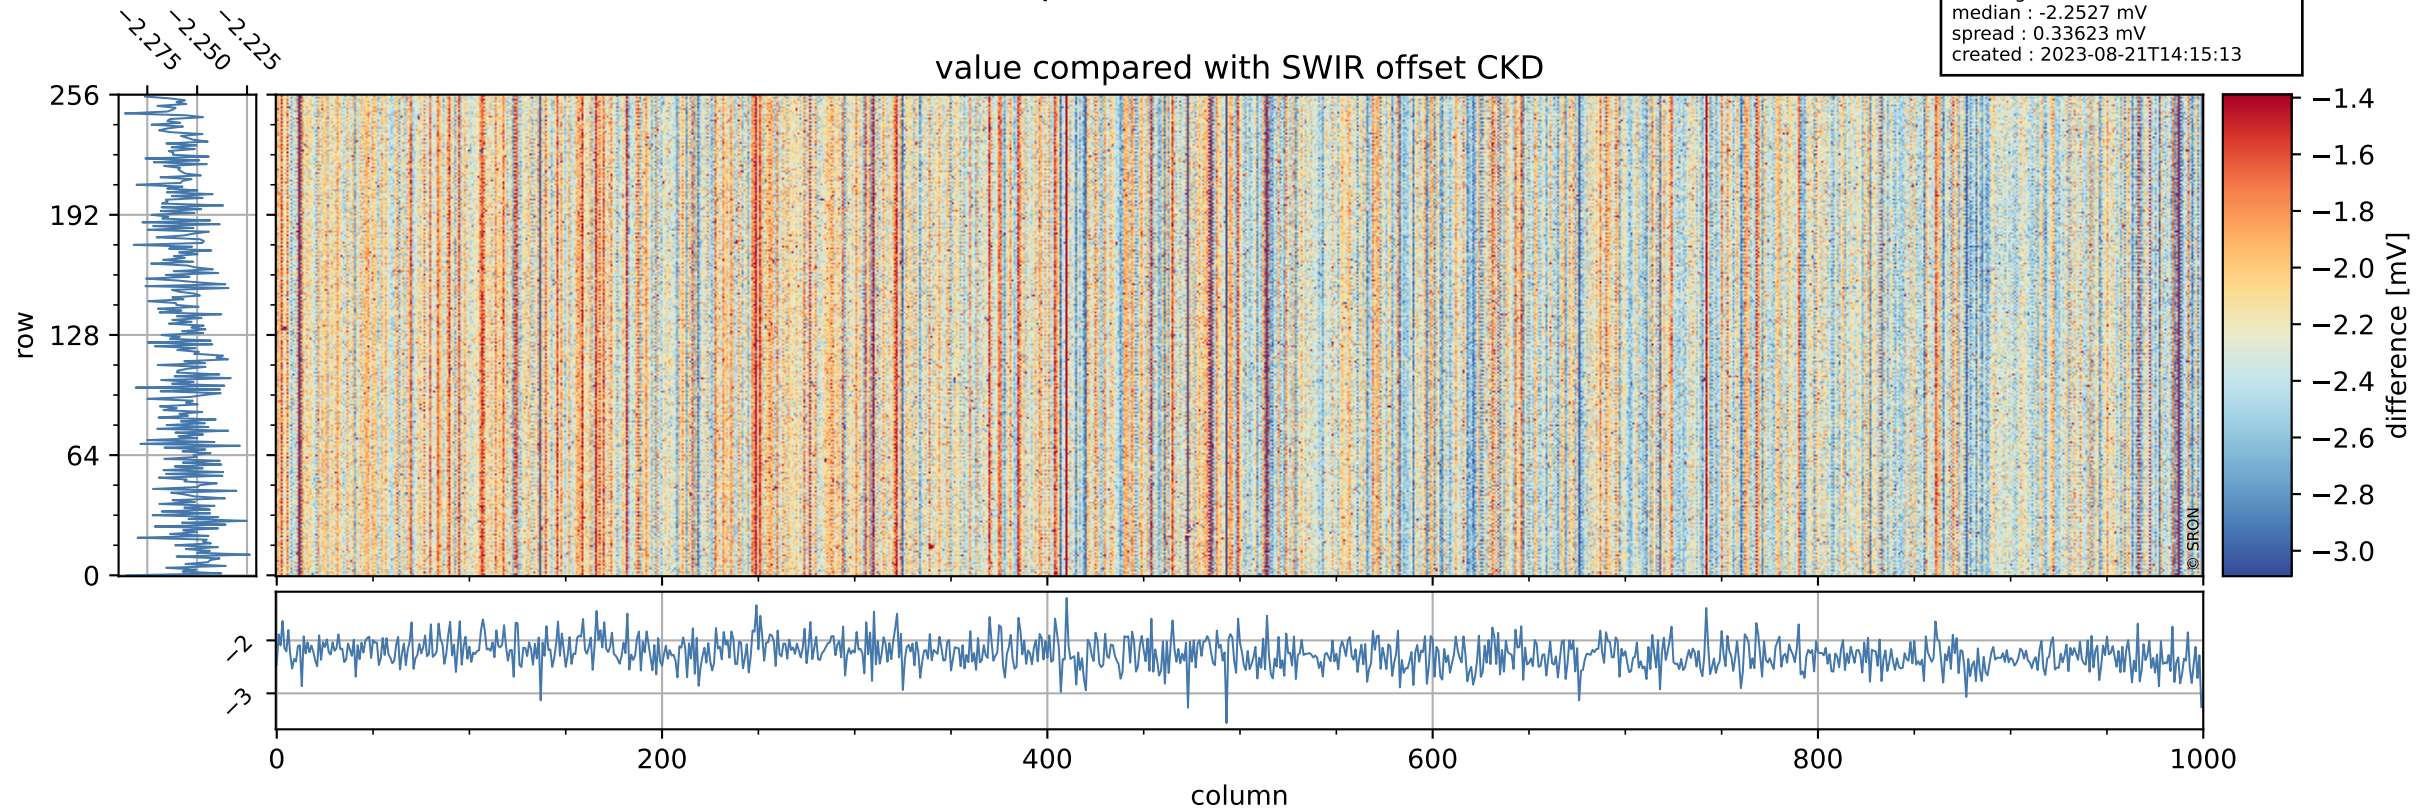

Tropomi SWIR offset (official)

orbits : 16 in [3457, 3502]
coverage : 2018-06-14 / 2018-06-17
median : 0.52377 V
spread : 0.035969 V
created : 2023-08-21T14:15:13

value detector map

Tropomi SWIR offset (official)

orbits : 16 in [3457, 3502]
coverage : 2018-06-14 / 2018-06-17
median : 0.12383 mV
spread : 0.032615 mV
created : 2023-08-21T14:15:13

uncertainty detector map

Tropomi SWIR offset (official)

orbits : 16 in [3457, 3502]
coverage : 2018-06-14 / 2018-06-17
median : -2.2527 mV
spread : 0.33623 mV
created : 2023-08-21T14:15:13

value compared with SWIR offset CKD

Tropomi SWIR offset (official) ground-tracks of Sentinel-5P

orbits : 16 in [3457, 3502]
coverage : 2018-06-14 / 2018-06-17
created : 2023-08-21T14:15:14

Tropomi SWIR offset (official)

orbits : [2827, 3442]
coverage : 2018-04-30 / 2018-06-12
created : 2023-08-21T14:15:14

trend of detector median & temperatures