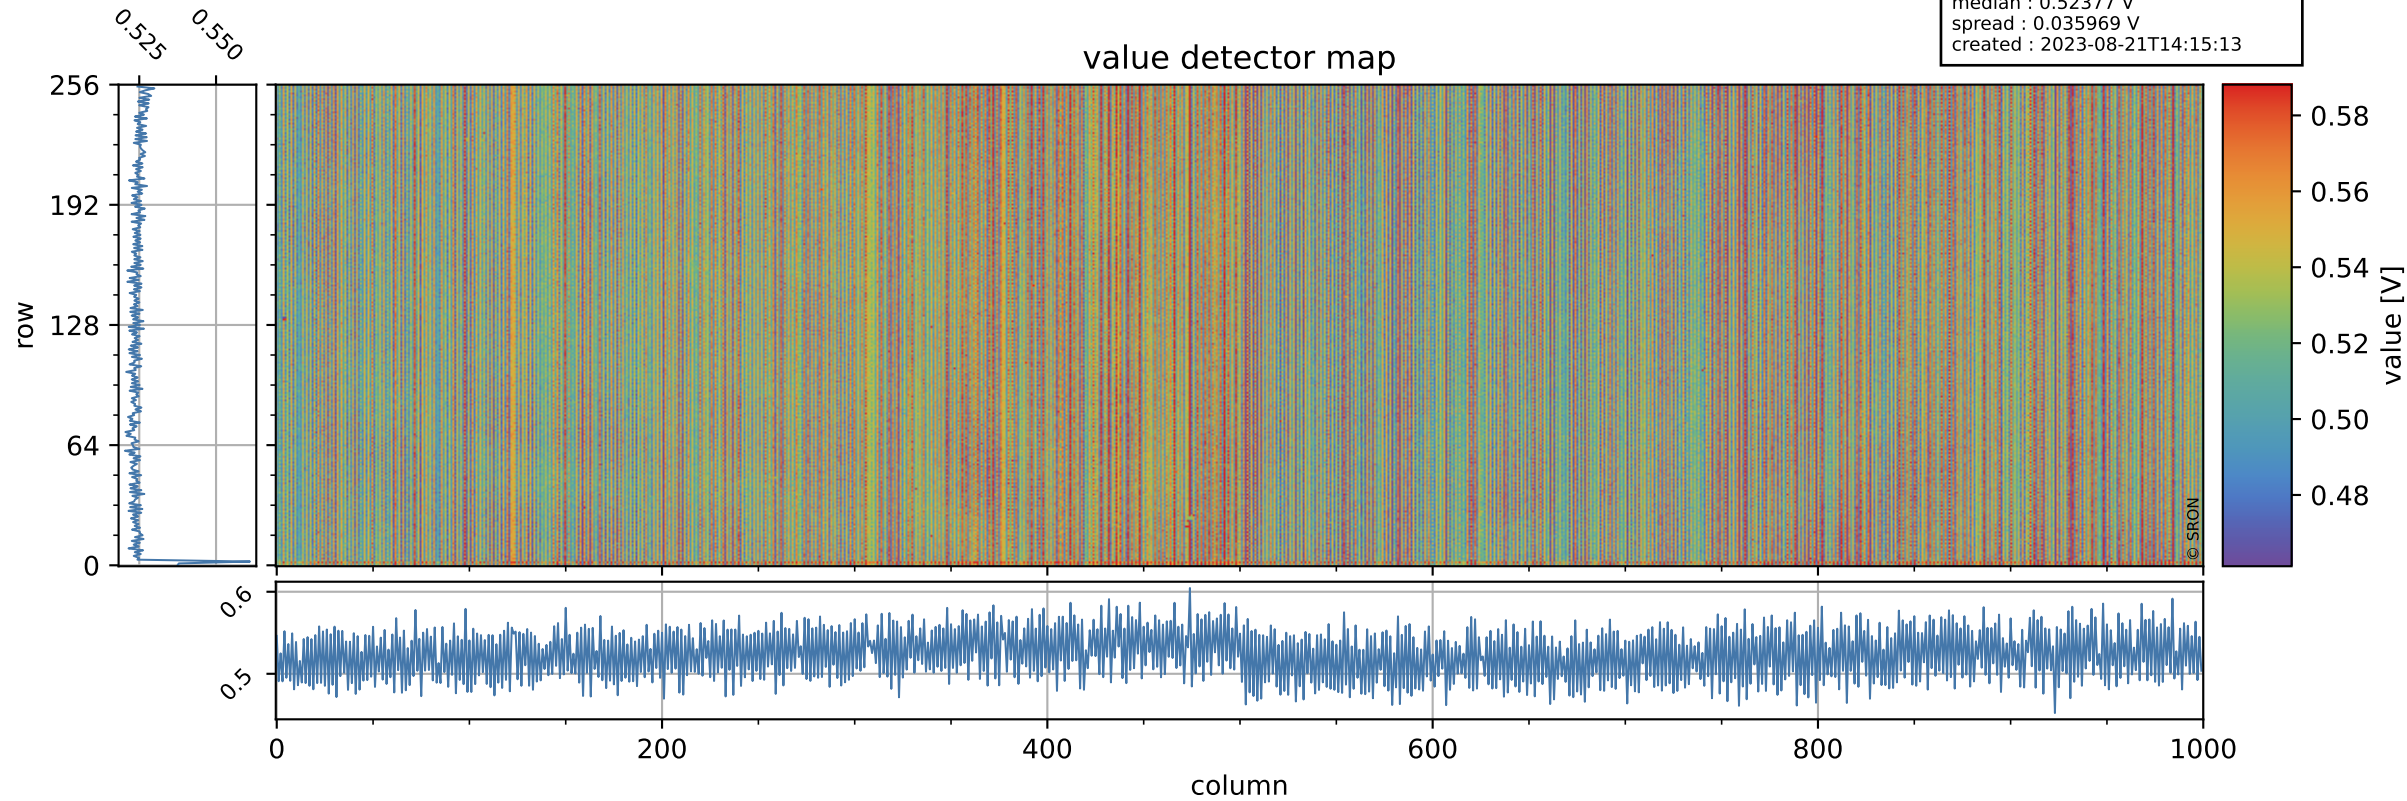

Tropomi SWIR offset (official)

orbits : 16 in [3457, 3502]
coverage : 2018-06-14 / 2018-06-17
median : 0.52377 V
spread : 0.035969 V
created : 2023-08-21T14:15:13

value detector map

Tropomi SWIR offset (official)

orbits : 16 in [3457, 3502]
coverage : 2018-06-14 / 2018-06-17
median : 0.12383 mV
spread : 0.032615 mV
created : 2023-08-21T14:15:13

uncertainty detector map

Tropomi SWIR offset (official)

orbits : 16 in [3457, 3502]
coverage : 2018-06-14 / 2018-06-17
median : -2.2527 mV
spread : 0.33623 mV
created : 2023-08-21T14:15:13

value compared with SWIR offset CKD

Tropomi SWIR offset (official) ground-tracks of Sentinel-5P

orbits : 16 in [3457, 3502]
coverage : 2018-06-14 / 2018-06-17
created : 2023-08-21T14:15:14

Tropomi SWIR offset (official)

orbits : [2827, 3442]
coverage : 2018-04-30 / 2018-06-12
created : 2023-08-21T14:15:14

trend of detector median & temperatures