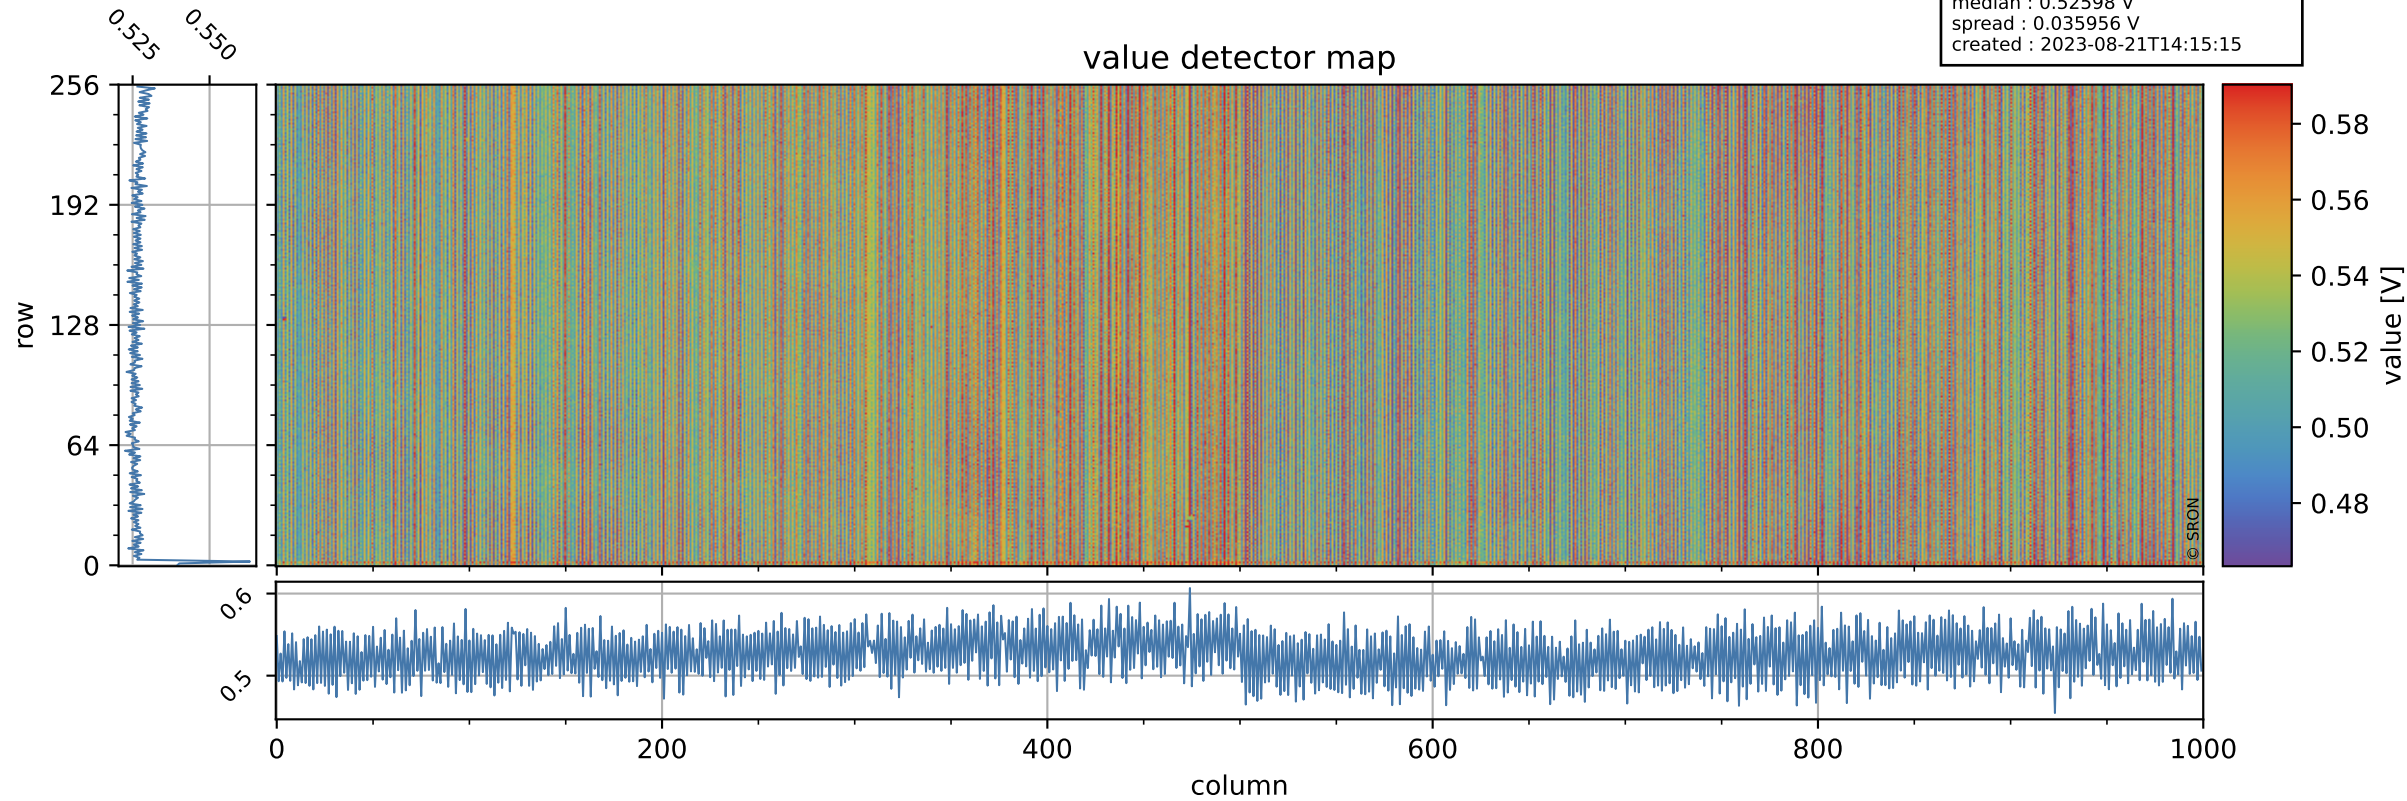

Tropomi SWIR offset (official)

orbits : 19 in [3472, 3517]
coverage : 2018-06-15 / 2018-06-18
median : 0.52598 V
spread : 0.035956 V
created : 2023-08-21T14:15:15

value detector map

Tropomi SWIR offset (official)

orbits : 19 in [3472, 3517]
coverage : 2018-06-15 / 2018-06-18
median : 0.035805 mV
spread : 0.020847 mV
created : 2023-08-21T14:15:15

uncertainty detector map

Tropomi SWIR offset (official)

orbits : 19 in [3472, 3517]
coverage : 2018-06-15 / 2018-06-18
median : -0.03491 mV
spread : 0.33065 mV
created : 2023-08-21T14:15:15

value compared with SWIR offset CKD

Tropomi SWIR offset (official) ground-tracks of Sentinel-5P

orbits : 19 in [3472, 3517]
coverage : 2018-06-15 / 2018-06-18
created : 2023-08-21T14:15:15

Tropomi SWIR offset (official)

orbits : [2827, 3517]
coverage : 2018-04-30 / 2018-06-18
created : 2023-08-21T14:15:16

trend of detector median & temperatures