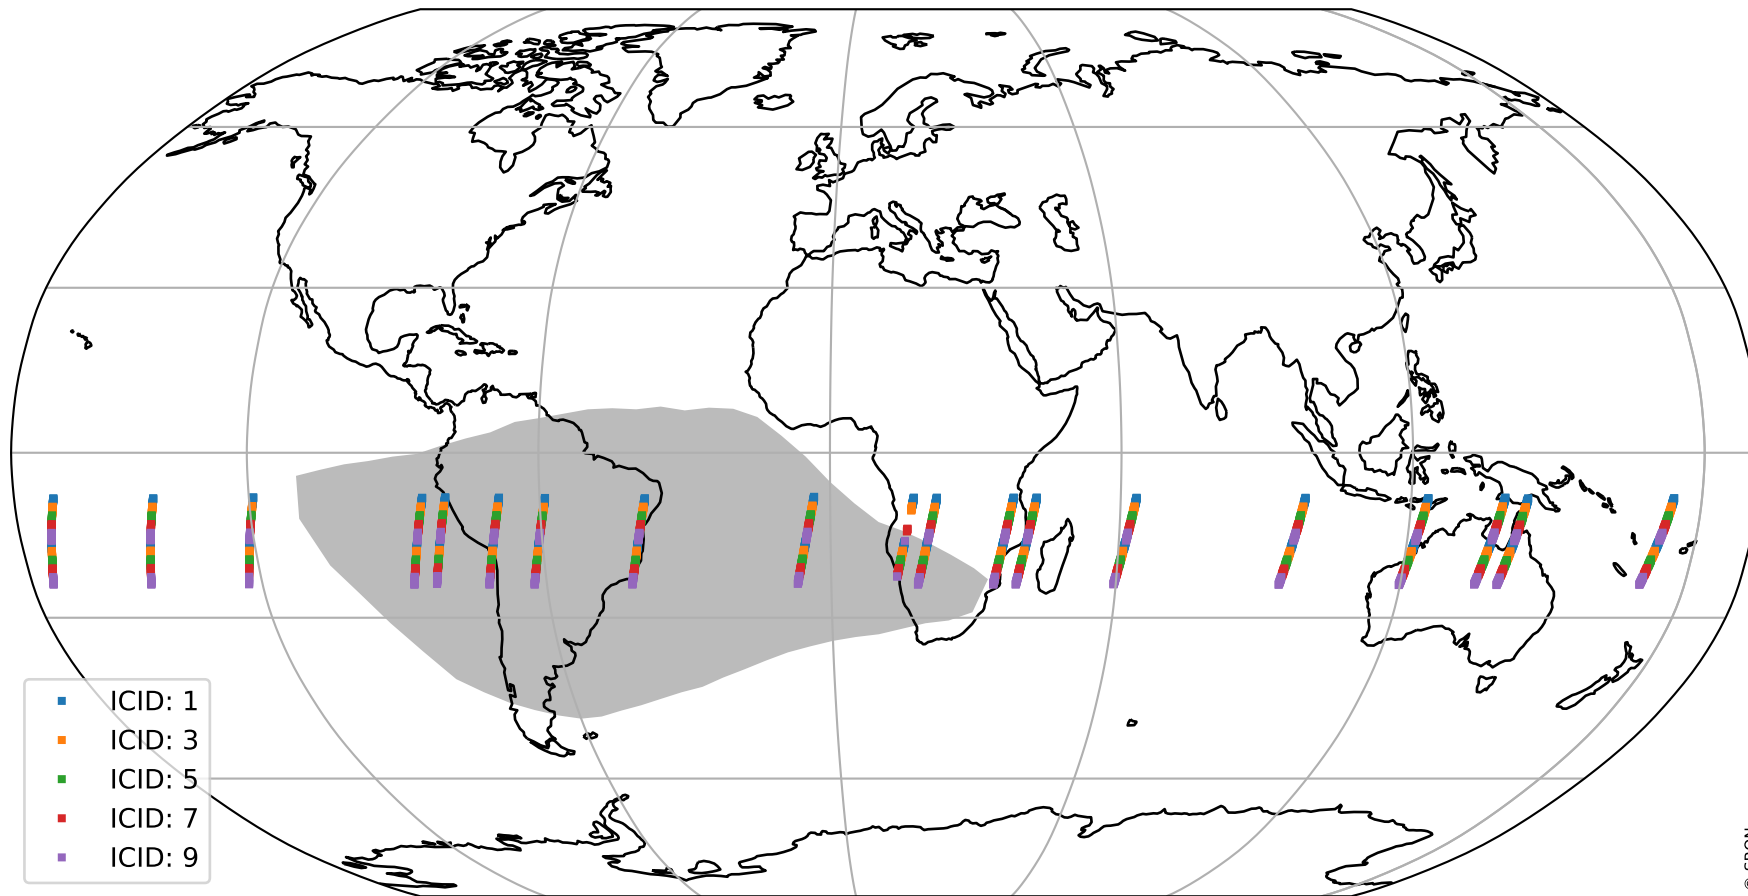

Tropomi SWIR offset (official)

orbits : 19 in [3472, 3517]
coverage : 2018-06-15 / 2018-06-18
median : 0.52598 V
spread : 0.035956 V
created : 2023-08-21T14:15:15

value detector map

Tropomi SWIR offset (official)

orbits : 19 in [3472, 3517]
coverage : 2018-06-15 / 2018-06-18
median : 0.035805 mV
spread : 0.020847 mV
created : 2023-08-21T14:15:15

uncertainty detector map

Tropomi SWIR offset (official)

orbits : 19 in [3472, 3517]
coverage : 2018-06-15 / 2018-06-18
median : -0.03491 mV
spread : 0.33065 mV
created : 2023-08-21T14:15:15

value compared with SWIR offset CKD

Tropomi SWIR offset (official) ground-tracks of Sentinel-5P

orbits : 19 in [3472, 3517]
coverage : 2018-06-15 / 2018-06-18
created : 2023-08-21T14:15:15

Tropomi SWIR offset (official)

orbits : [2827, 3517]
coverage : 2018-04-30 / 2018-06-18
created : 2023-08-21T14:15:16

trend of detector median & temperatures