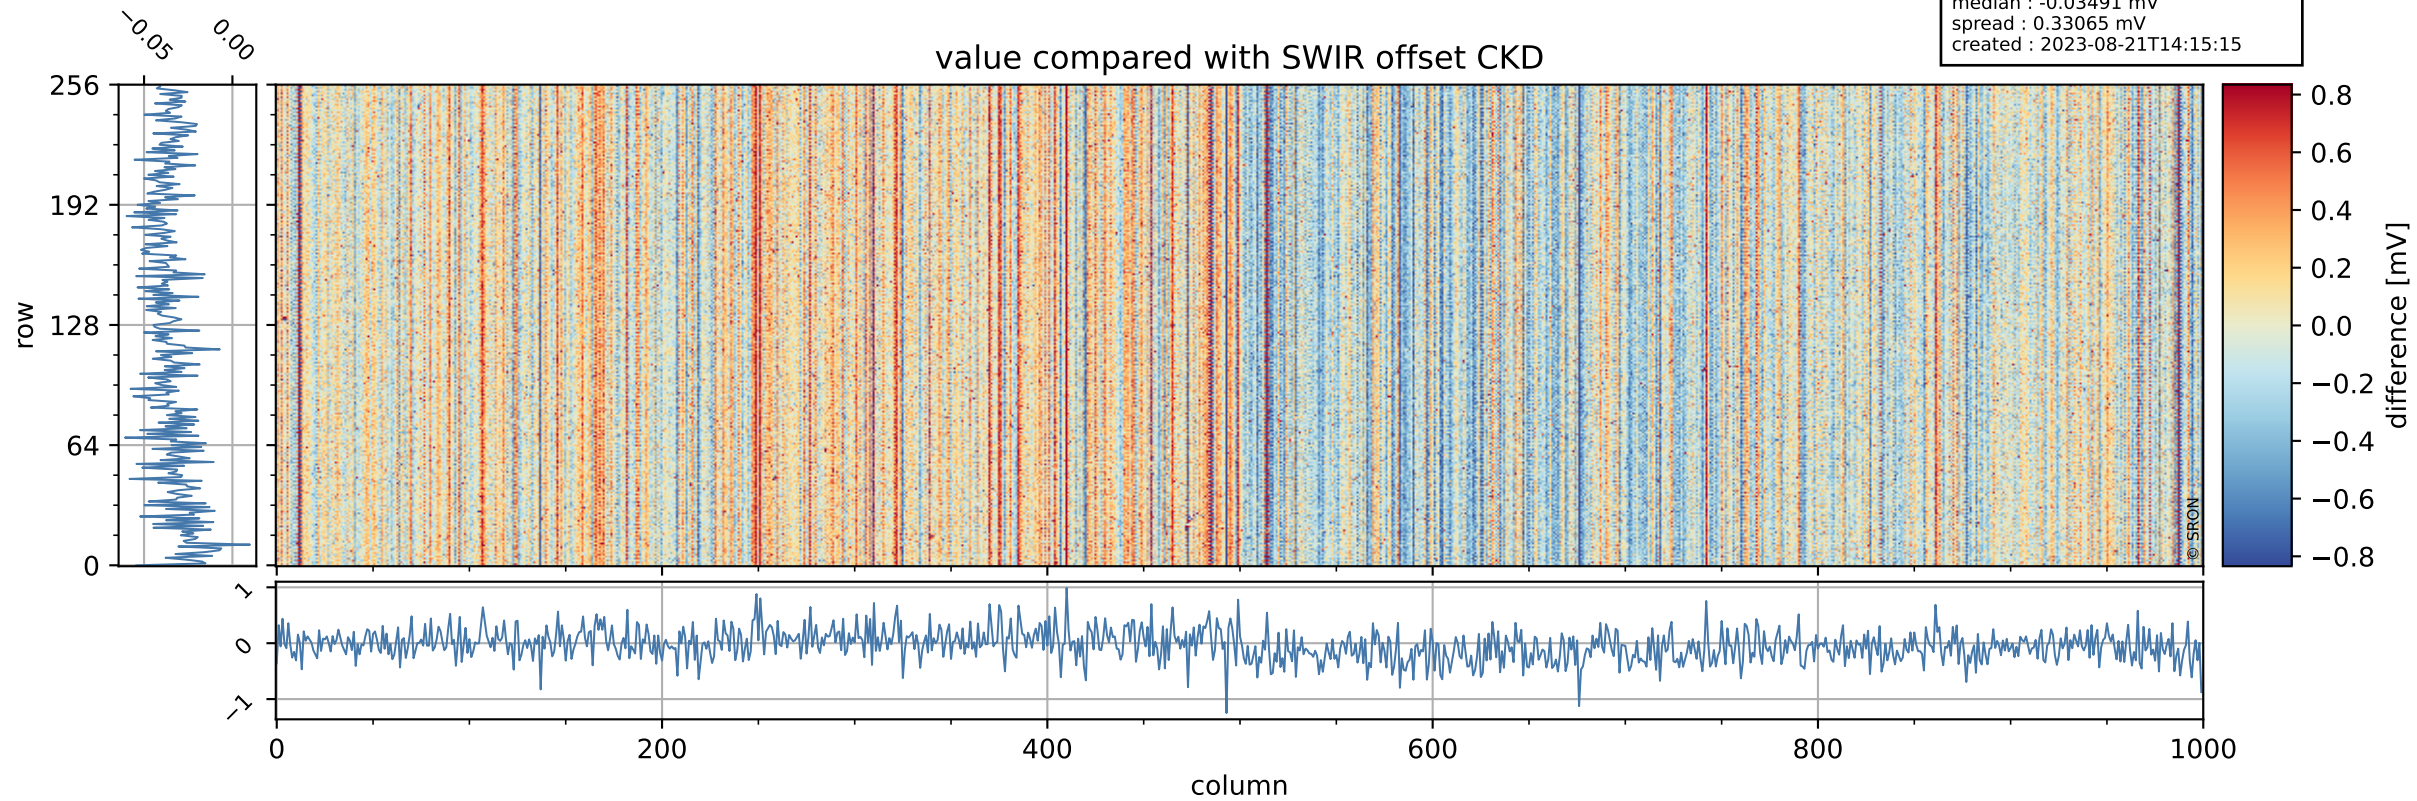

Tropomi SWIR offset (official)

orbits : 19 in [3472, 3517]
coverage : 2018-06-15 / 2018-06-18
median : 0.52598 V
spread : 0.035956 V
created : 2023-08-21T14:15:15

value detector map

Tropomi SWIR offset (official)

orbits : 19 in [3472, 3517]
coverage : 2018-06-15 / 2018-06-18
median : 0.035805 mV
spread : 0.020847 mV
created : 2023-08-21T14:15:15

uncertainty detector map

Tropomi SWIR offset (official)

orbits : 19 in [3472, 3517]
coverage : 2018-06-15 / 2018-06-18
median : -0.03491 mV
spread : 0.33065 mV
created : 2023-08-21T14:15:15

value compared with SWIR offset CKD

Tropomi SWIR offset (official) ground-tracks of Sentinel-5P

orbits : 19 in [3472, 3517]
coverage : 2018-06-15 / 2018-06-18
created : 2023-08-21T14:15:15

Tropomi SWIR offset (official)

orbits : [2827, 3517]
coverage : 2018-04-30 / 2018-06-18
created : 2023-08-21T14:15:16

trend of detector median & temperatures