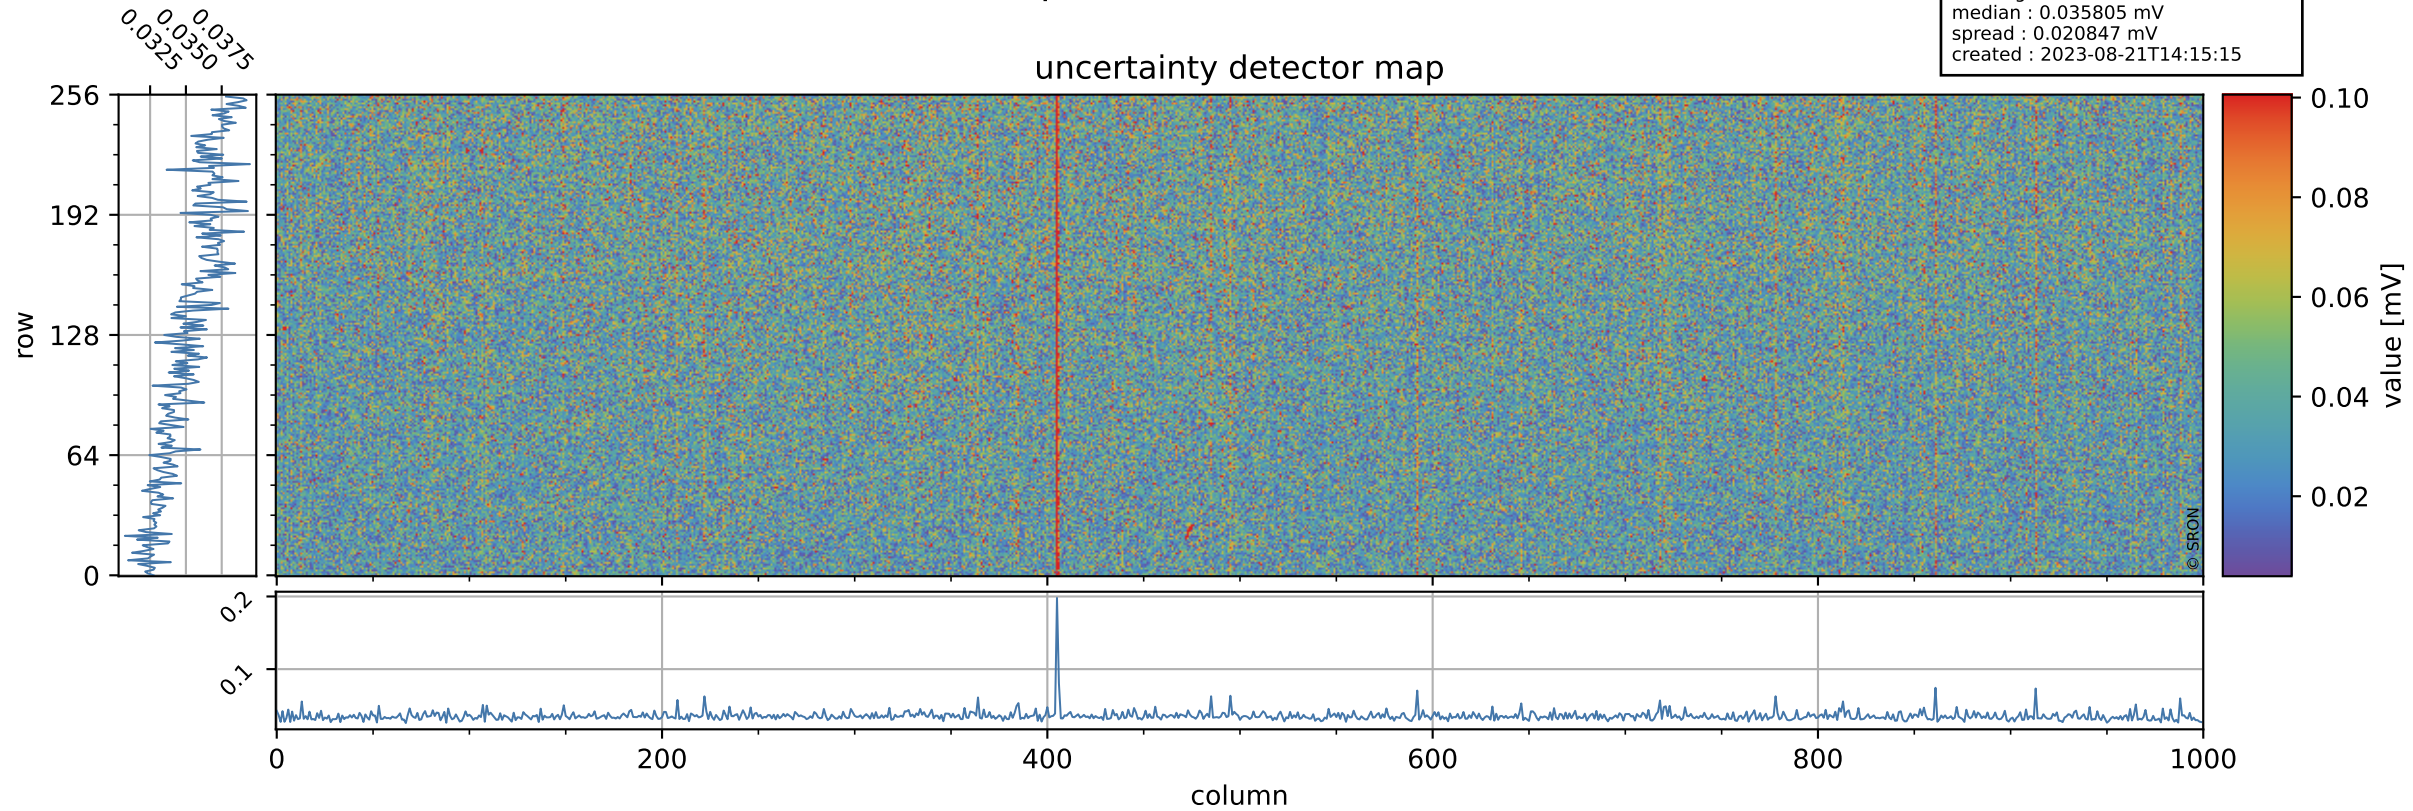

Tropomi SWIR offset (official)

orbits : 19 in [3472, 3517]
coverage : 2018-06-15 / 2018-06-18
median : 0.52598 V
spread : 0.035956 V
created : 2023-08-21T14:15:15

value detector map

Tropomi SWIR offset (official)

orbits : 19 in [3472, 3517]
coverage : 2018-06-15 / 2018-06-18
median : 0.035805 mV
spread : 0.020847 mV
created : 2023-08-21T14:15:15

uncertainty detector map

Tropomi SWIR offset (official)

orbits : 19 in [3472, 3517]
coverage : 2018-06-15 / 2018-06-18
median : -0.03491 mV
spread : 0.33065 mV
created : 2023-08-21T14:15:15

value compared with SWIR offset CKD

Tropomi SWIR offset (official) ground-tracks of Sentinel-5P

orbits : 19 in [3472, 3517]
coverage : 2018-06-15 / 2018-06-18
created : 2023-08-21T14:15:15

Tropomi SWIR offset (official)

orbits : [2827, 3517]
coverage : 2018-04-30 / 2018-06-18
created : 2023-08-21T14:15:16

trend of detector median & temperatures