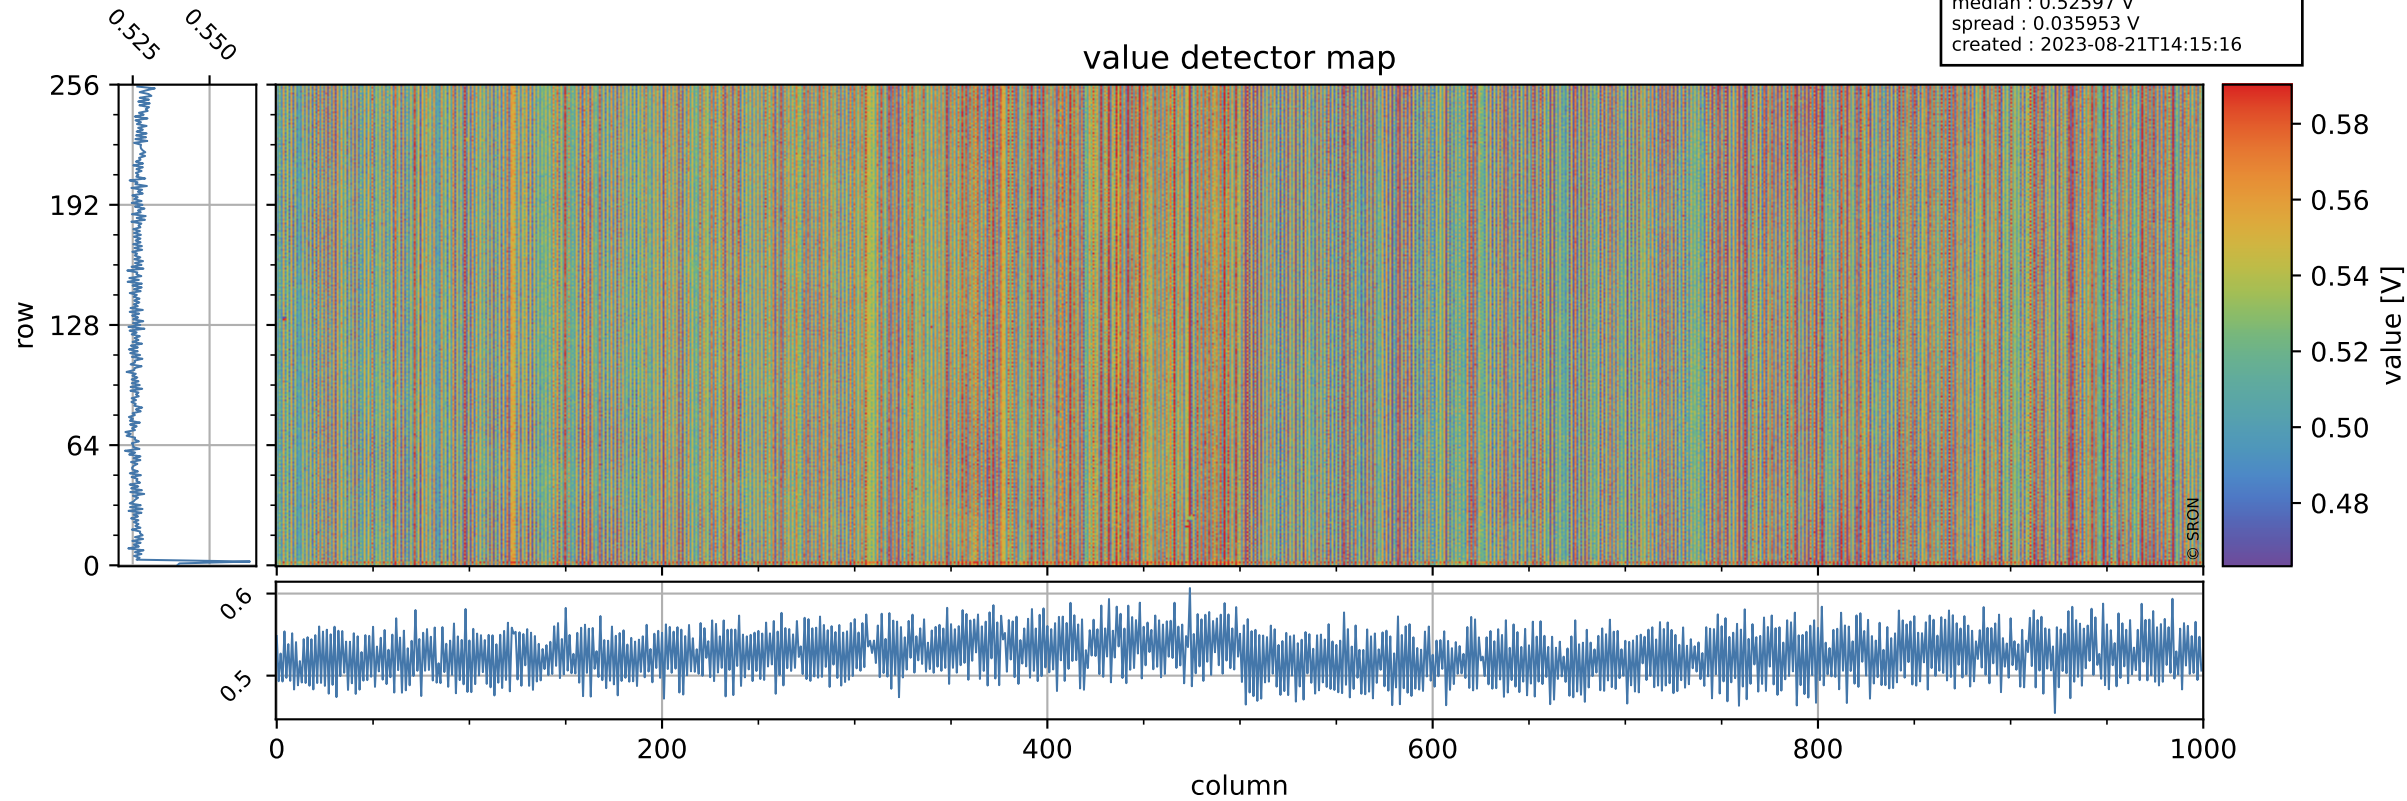

# Tropomi SWIR offset (official)

orbits : 19 in [3487, 3532]  
coverage : 2018-06-16 / 2018-06-19  
median : 0.52597 V  
spread : 0.035953 V  
created : 2023-08-21T14:15:16

## value detector map

# Tropomi SWIR offset (official)

orbits : 19 in [3487, 3532]  
coverage : 2018-06-16 / 2018-06-19  
median : 0.04353 mV  
spread : 0.0246 mV  
created : 2023-08-21T14:15:17

# Tropomi SWIR offset (official) ground-tracks of Sentinel-5P

orbits : 19 in [3487, 3532]  
coverage : 2018-06-16 / 2018-06-19  
created : 2023-08-21T14:15:17