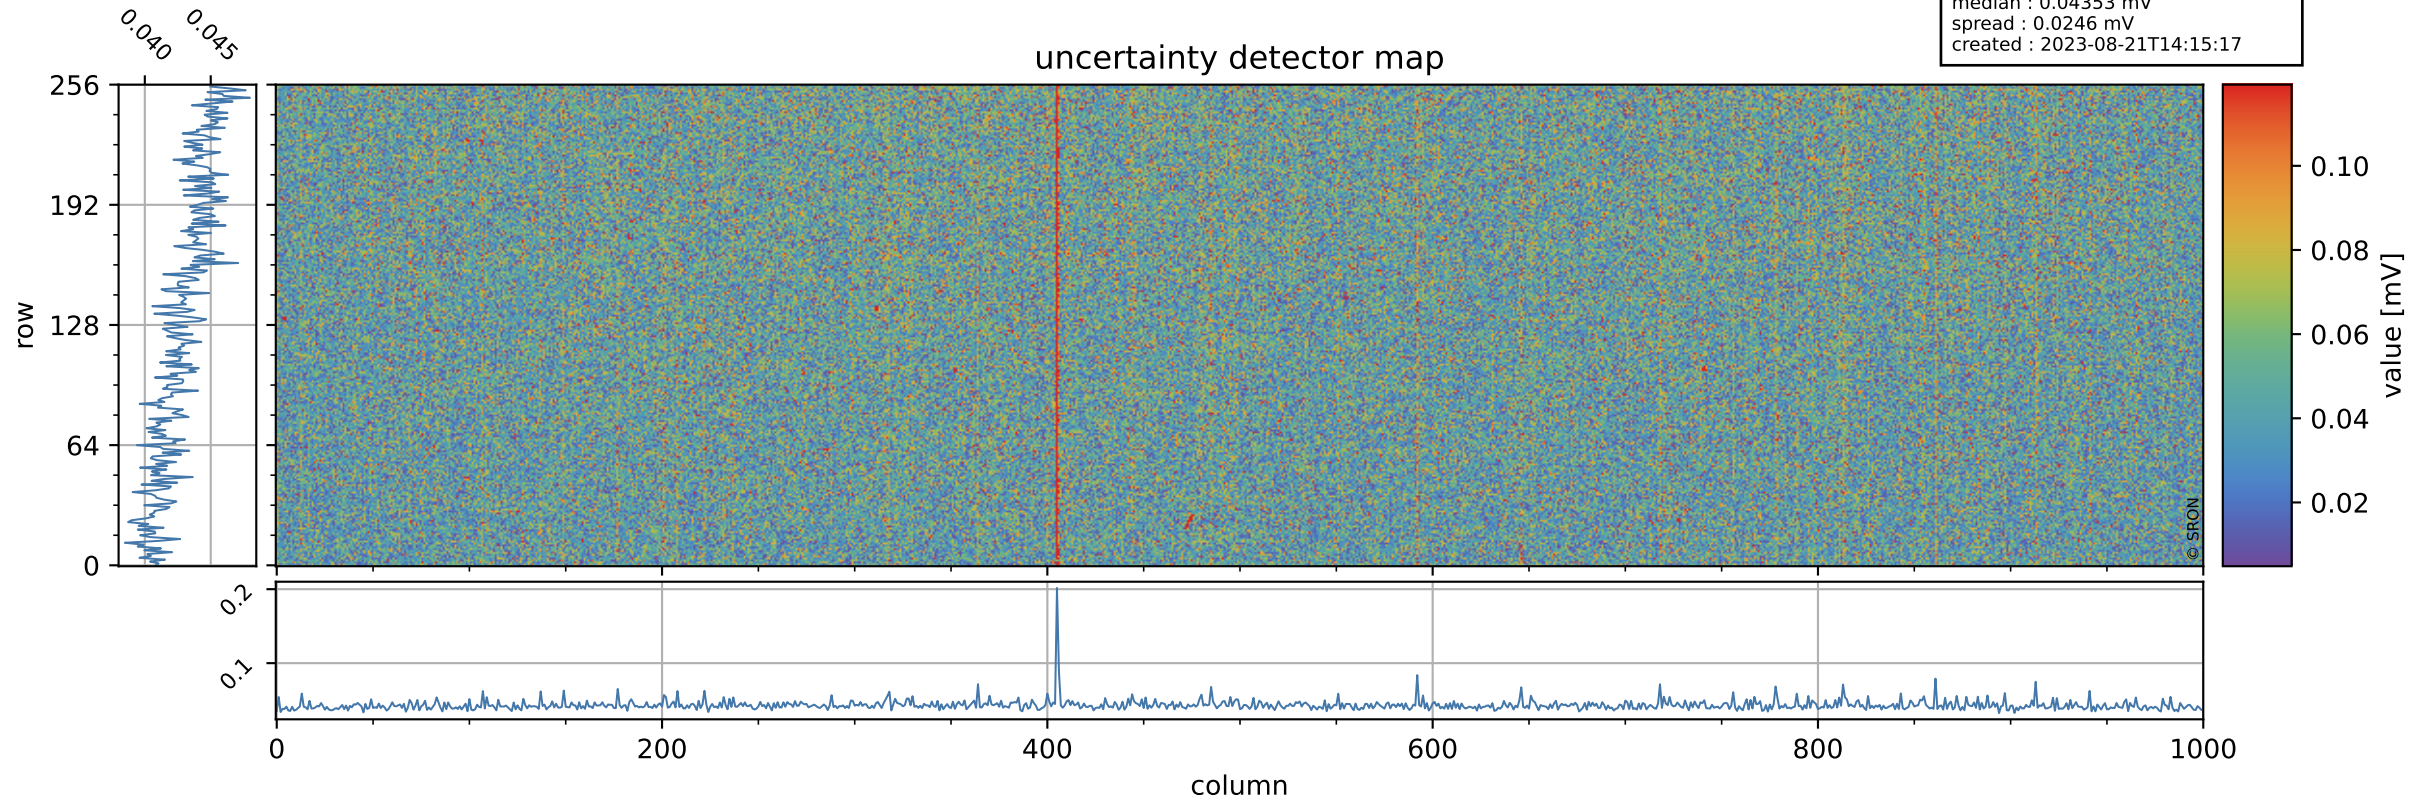

# Tropomi SWIR offset (official)

orbits : 19 in [3487, 3532]  
coverage : 2018-06-16 / 2018-06-19  
median : 0.52597 V  
spread : 0.035953 V  
created : 2023-08-21T14:15:16

## value detector map

# Tropomi SWIR offset (official)

orbits : 19 in [3487, 3532]  
coverage : 2018-06-16 / 2018-06-19  
median : 0.04353 mV  
spread : 0.0246 mV  
created : 2023-08-21T14:15:17

# Tropomi SWIR offset (official) ground-tracks of Sentinel-5P

orbits : 19 in [3487, 3532]  
coverage : 2018-06-16 / 2018-06-19  
created : 2023-08-21T14:15:17