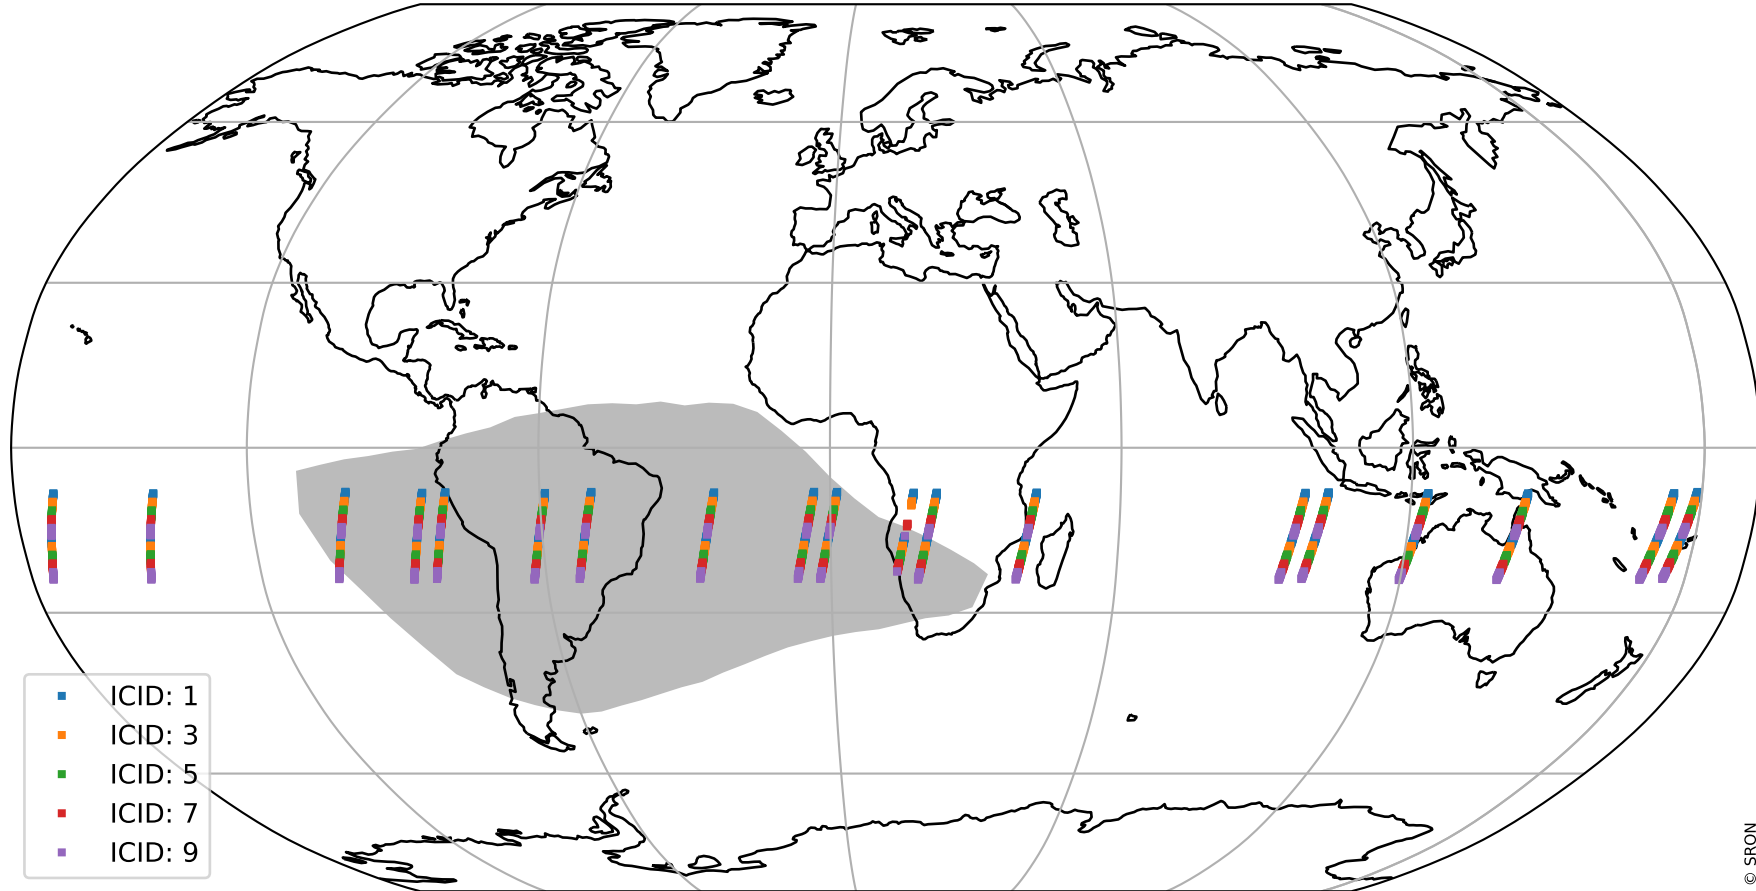

# Tropomi SWIR offset (official)

orbits : 19 in [3487, 3532]  
coverage : 2018-06-16 / 2018-06-19  
median : 0.04353 mV  
spread : 0.0246 mV  
created : 2023-08-21T14:15:17

# Tropomi SWIR offset (official)

orbits : 19 in [3487, 3532]  
coverage : 2018-06-16 / 2018-06-19  
median : -0.046501 mV  
spread : 0.33289 mV  
created : 2023-08-21T14:15:17

value compared with SWIR offset CKD

# Tropomi SWIR offset (official) ground-tracks of Sentinel-5P

orbits : 19 in [3487, 3532]  
coverage : 2018-06-16 / 2018-06-19  
created : 2023-08-21T14:15:17

# Tropomi SWIR offset (official)

orbits : [2827, 3532]  
coverage : 2018-04-30 / 2018-06-19  
created : 2023-08-21T14:15:17