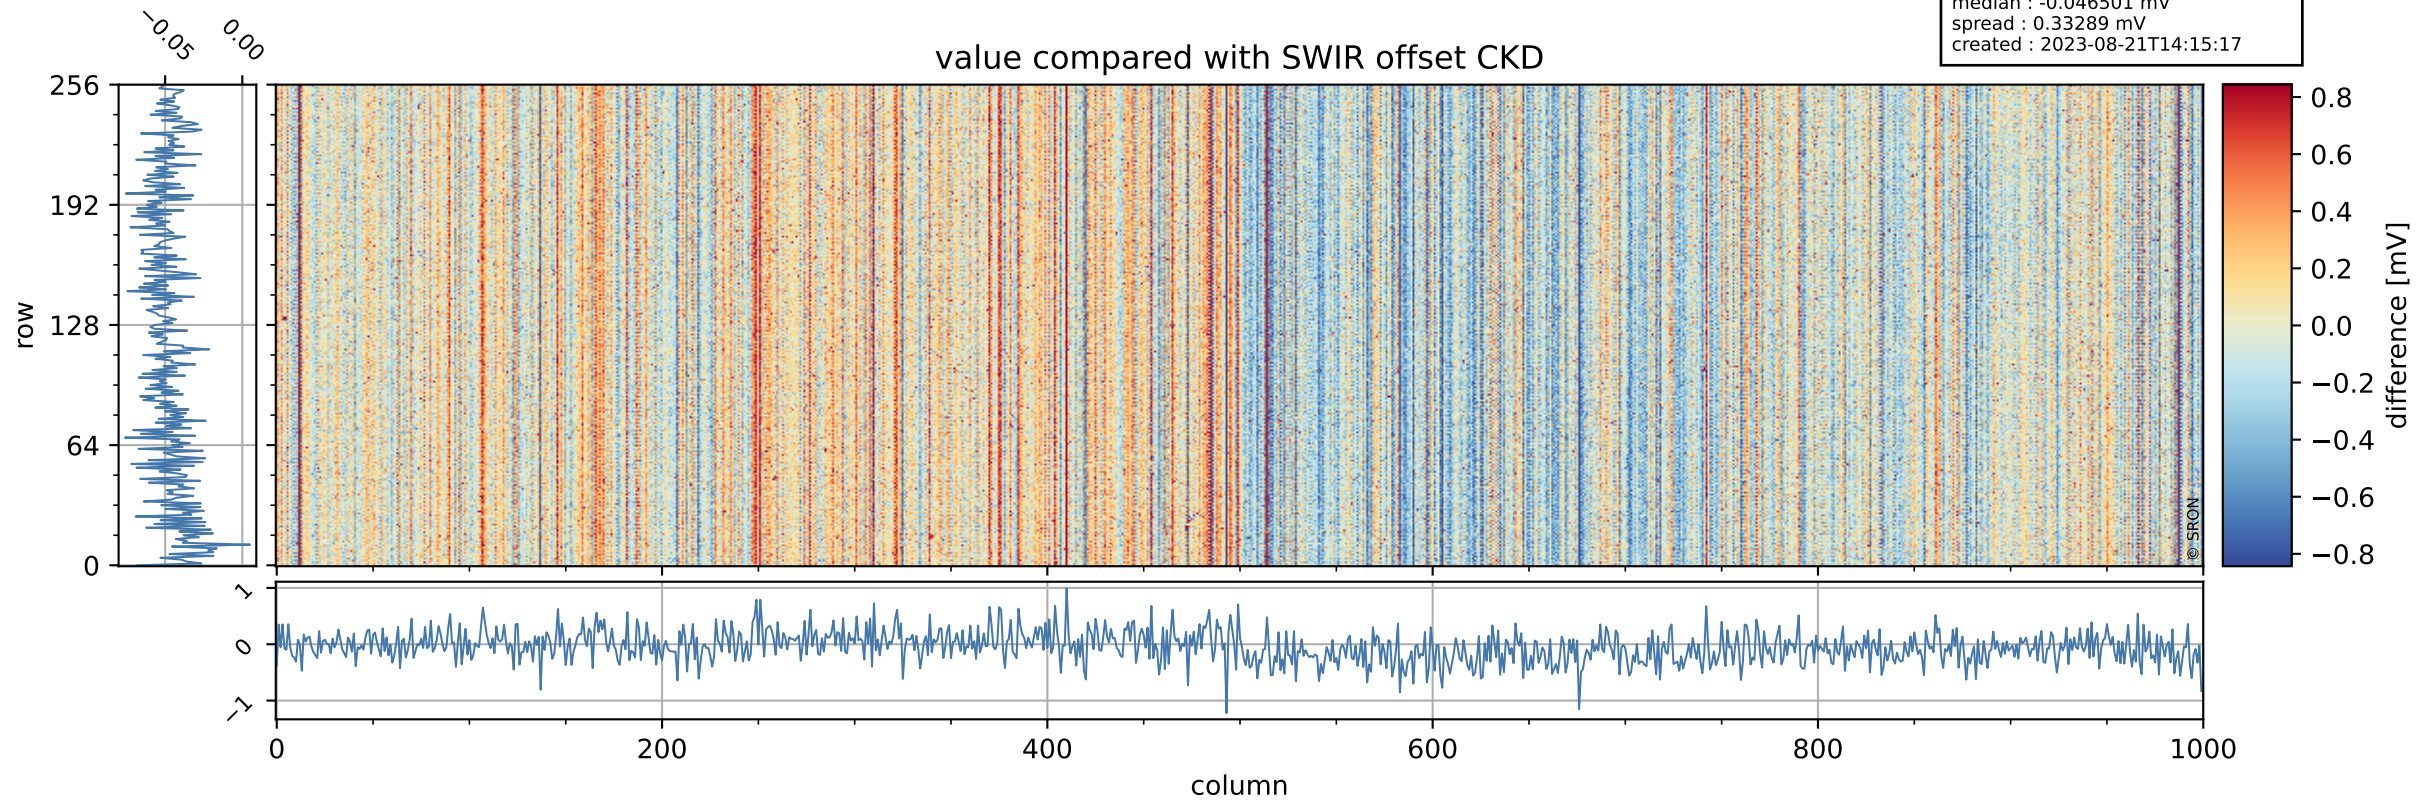

## value detector map

# Tropomi SWIR offset (official)

orbits : 19 in [3487, 3532]  
coverage : 2018-06-16 / 2018-06-19  
median : 0.04353 mV  
spread : 0.0246 mV  
created : 2023-08-21T14:15:17

# Tropomi SWIR offset (official)

orbits : 19 in [3487, 3532]  
coverage : 2018-06-16 / 2018-06-19  
median : -0.046501 mV  
spread : 0.33289 mV  
created : 2023-08-21T14:15:17

value compared with SWIR offset CKD

# Tropomi SWIR offset (official) ground-tracks of Sentinel-5P

orbits : 19 in [3487, 3532]  
coverage : 2018-06-16 / 2018-06-19  
created : 2023-08-21T14:15:17