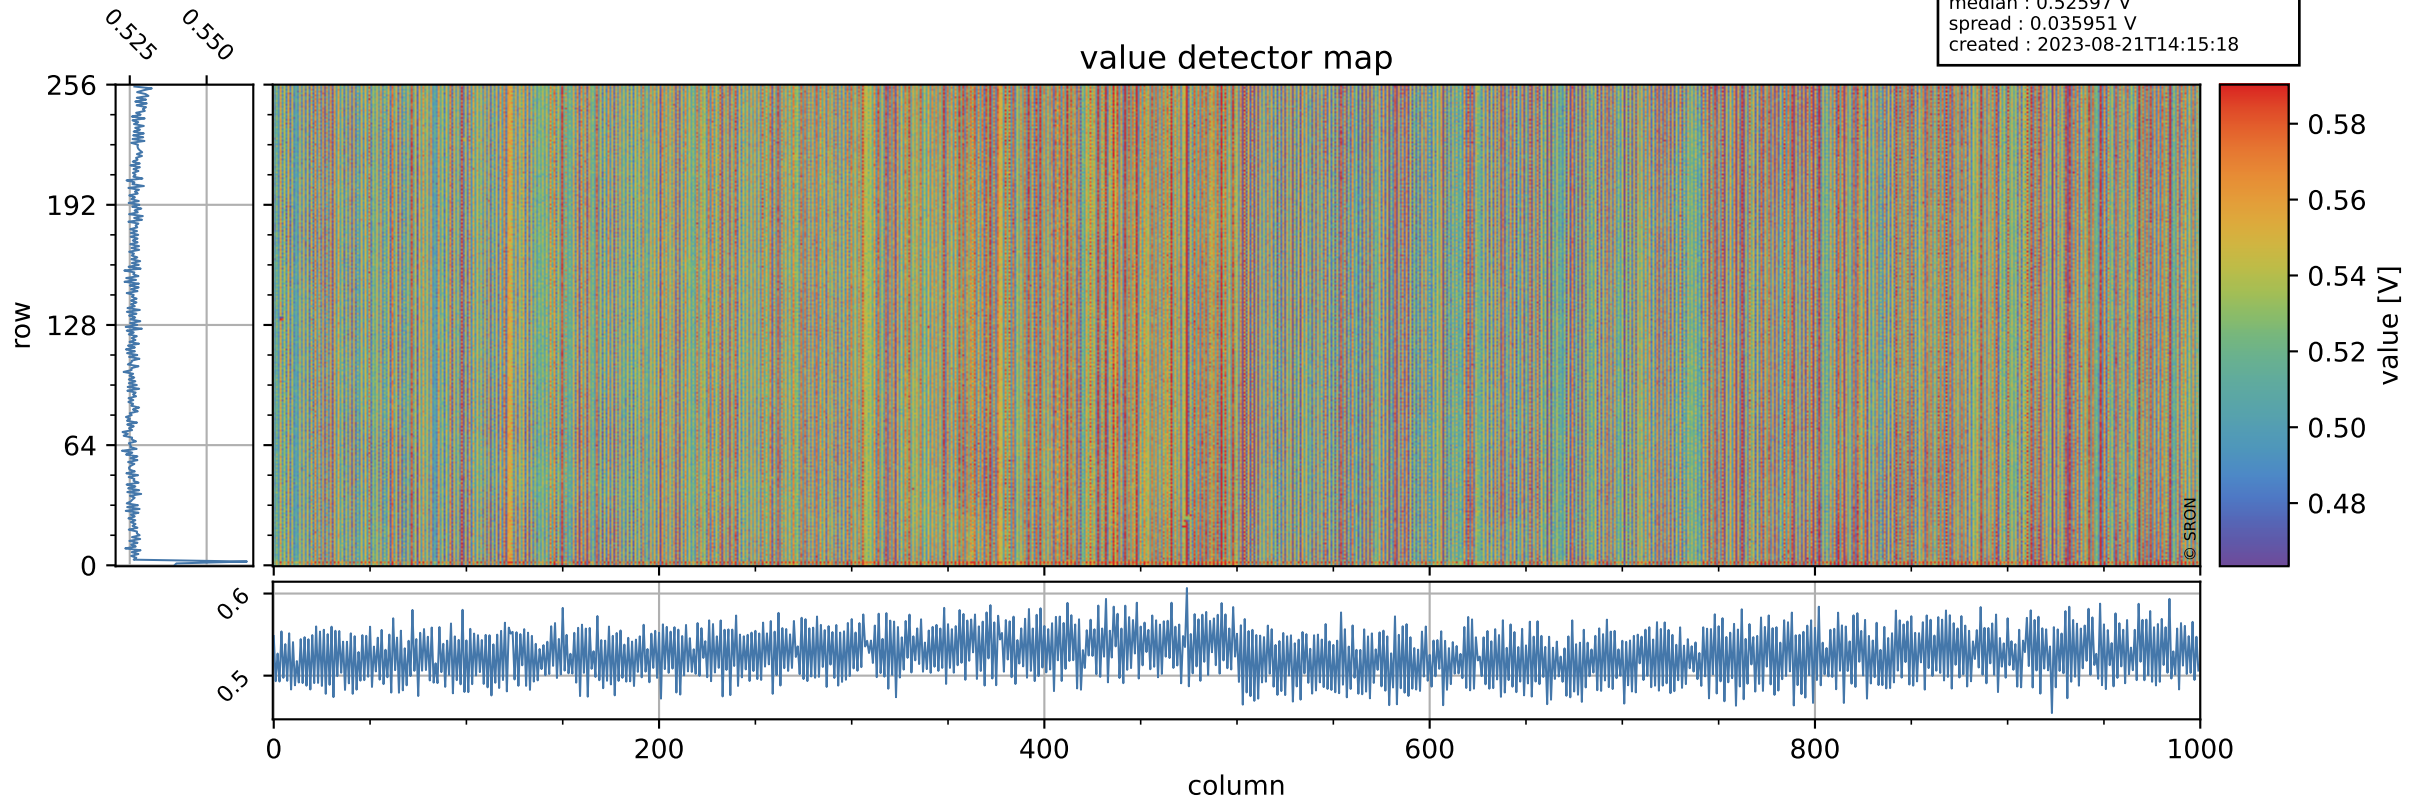

# Tropomi SWIR offset (official)

orbits : 20 in [3502, 3547]  
coverage : 2018-06-17 / 2018-06-20  
median : 0.52597 V  
spread : 0.035951 V  
created : 2023-08-21T14:15:18

## value detector map

# Tropomi SWIR offset (official)

orbits : 20 in [3502, 3547]  
coverage : 2018-06-17 / 2018-06-20  
median : 0.03934 mV  
spread : 0.022426 mV  
created : 2023-08-21T14:15:18

# Tropomi SWIR offset (official) ground-tracks of Sentinel-5P

orbits : 20 in [3502, 3547]  
coverage : 2018-06-17 / 2018-06-20  
created : 2023-08-21T14:15:19