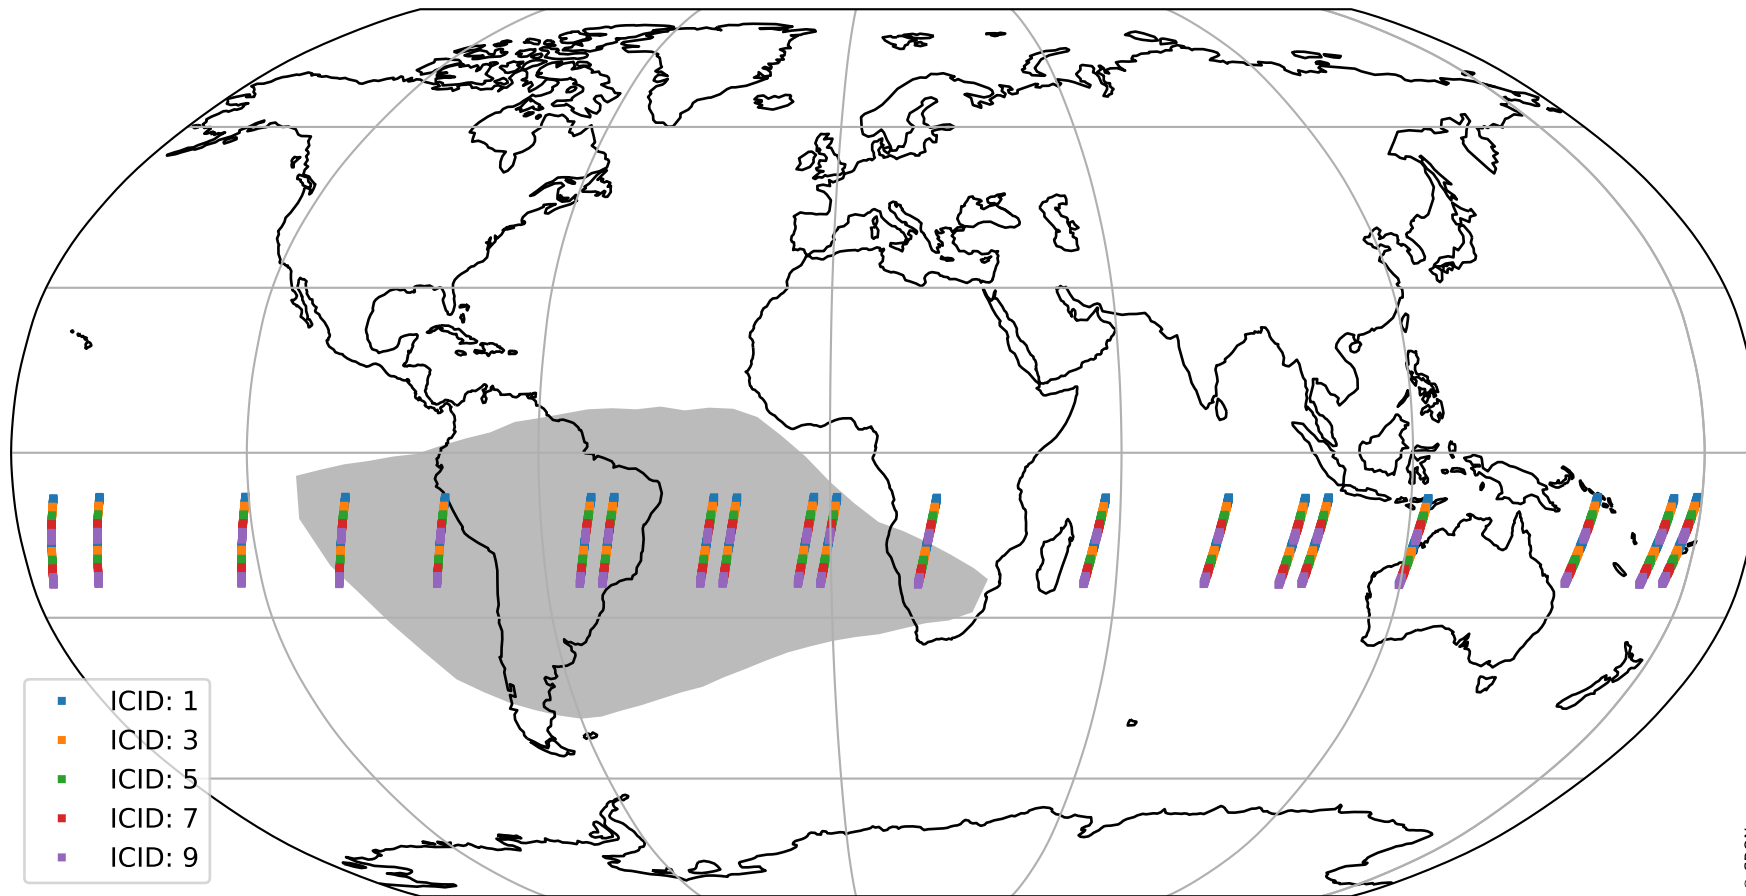

# Tropomi SWIR offset (official)

orbits : 20 in [3502, 3547]  
coverage : 2018-06-17 / 2018-06-20  
median : 0.03934 mV  
spread : 0.022426 mV  
created : 2023-08-21T14:15:18

# Tropomi SWIR offset (official)

orbits : 20 in [3502, 3547]  
coverage : 2018-06-17 / 2018-06-20  
median : -0.047633 mV  
spread : 0.32691 mV  
created : 2023-08-21T14:15:19

value compared with SWIR offset CKD

# Tropomi SWIR offset (official) ground-tracks of Sentinel-5P

orbits : 20 in [3502, 3547]  
coverage : 2018-06-17 / 2018-06-20  
created : 2023-08-21T14:15:19

# Tropomi SWIR offset (official)

orbits : [2827, 3547]  
coverage : 2018-04-30 / 2018-06-20  
created : 2023-08-21T14:15:19