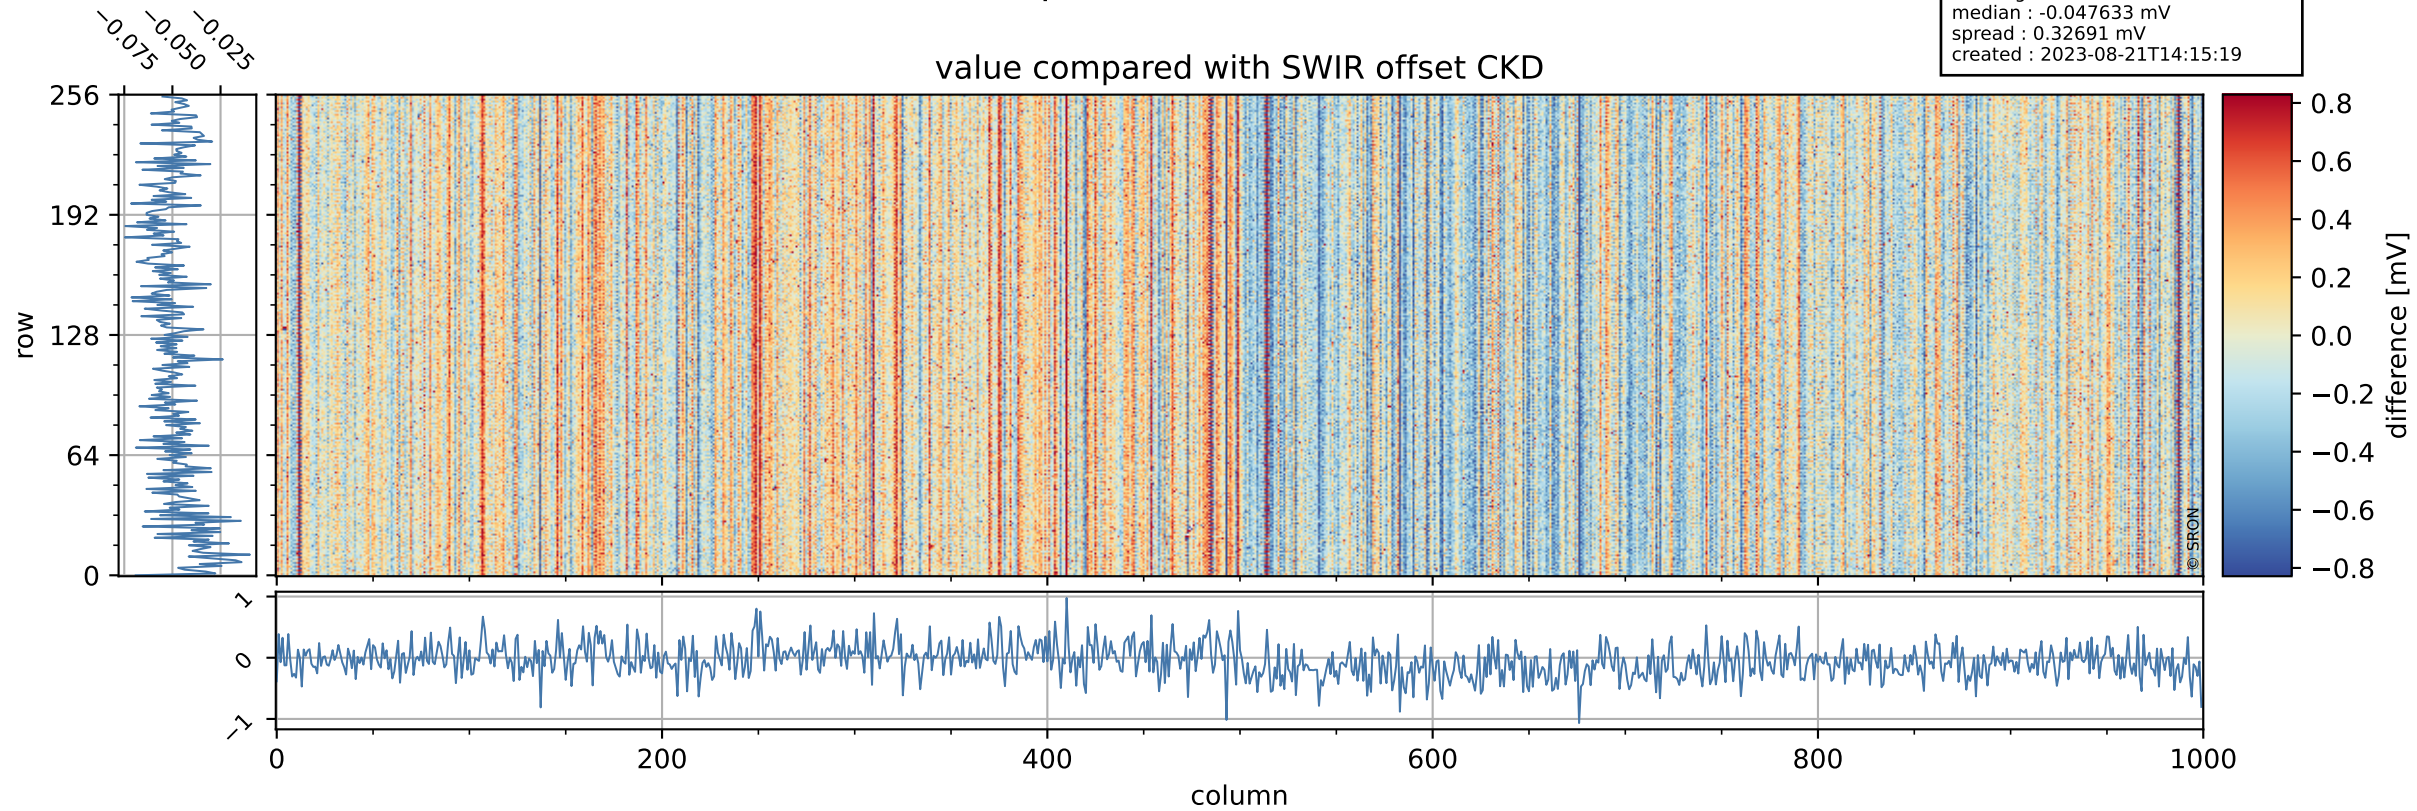

## value detector map

# Tropomi SWIR offset (official)

orbits : 20 in [3502, 3547]  
coverage : 2018-06-17 / 2018-06-20  
median : 0.03934 mV  
spread : 0.022426 mV  
created : 2023-08-21T14:15:18

# Tropomi SWIR offset (official)

orbits : 20 in [3502, 3547]  
coverage : 2018-06-17 / 2018-06-20  
median : -0.047633 mV  
spread : 0.32691 mV  
created : 2023-08-21T14:15:19

value compared with SWIR offset CKD

# Tropomi SWIR offset (official) ground-tracks of Sentinel-5P

orbits : 20 in [3502, 3547]  
coverage : 2018-06-17 / 2018-06-20  
created : 2023-08-21T14:15:19