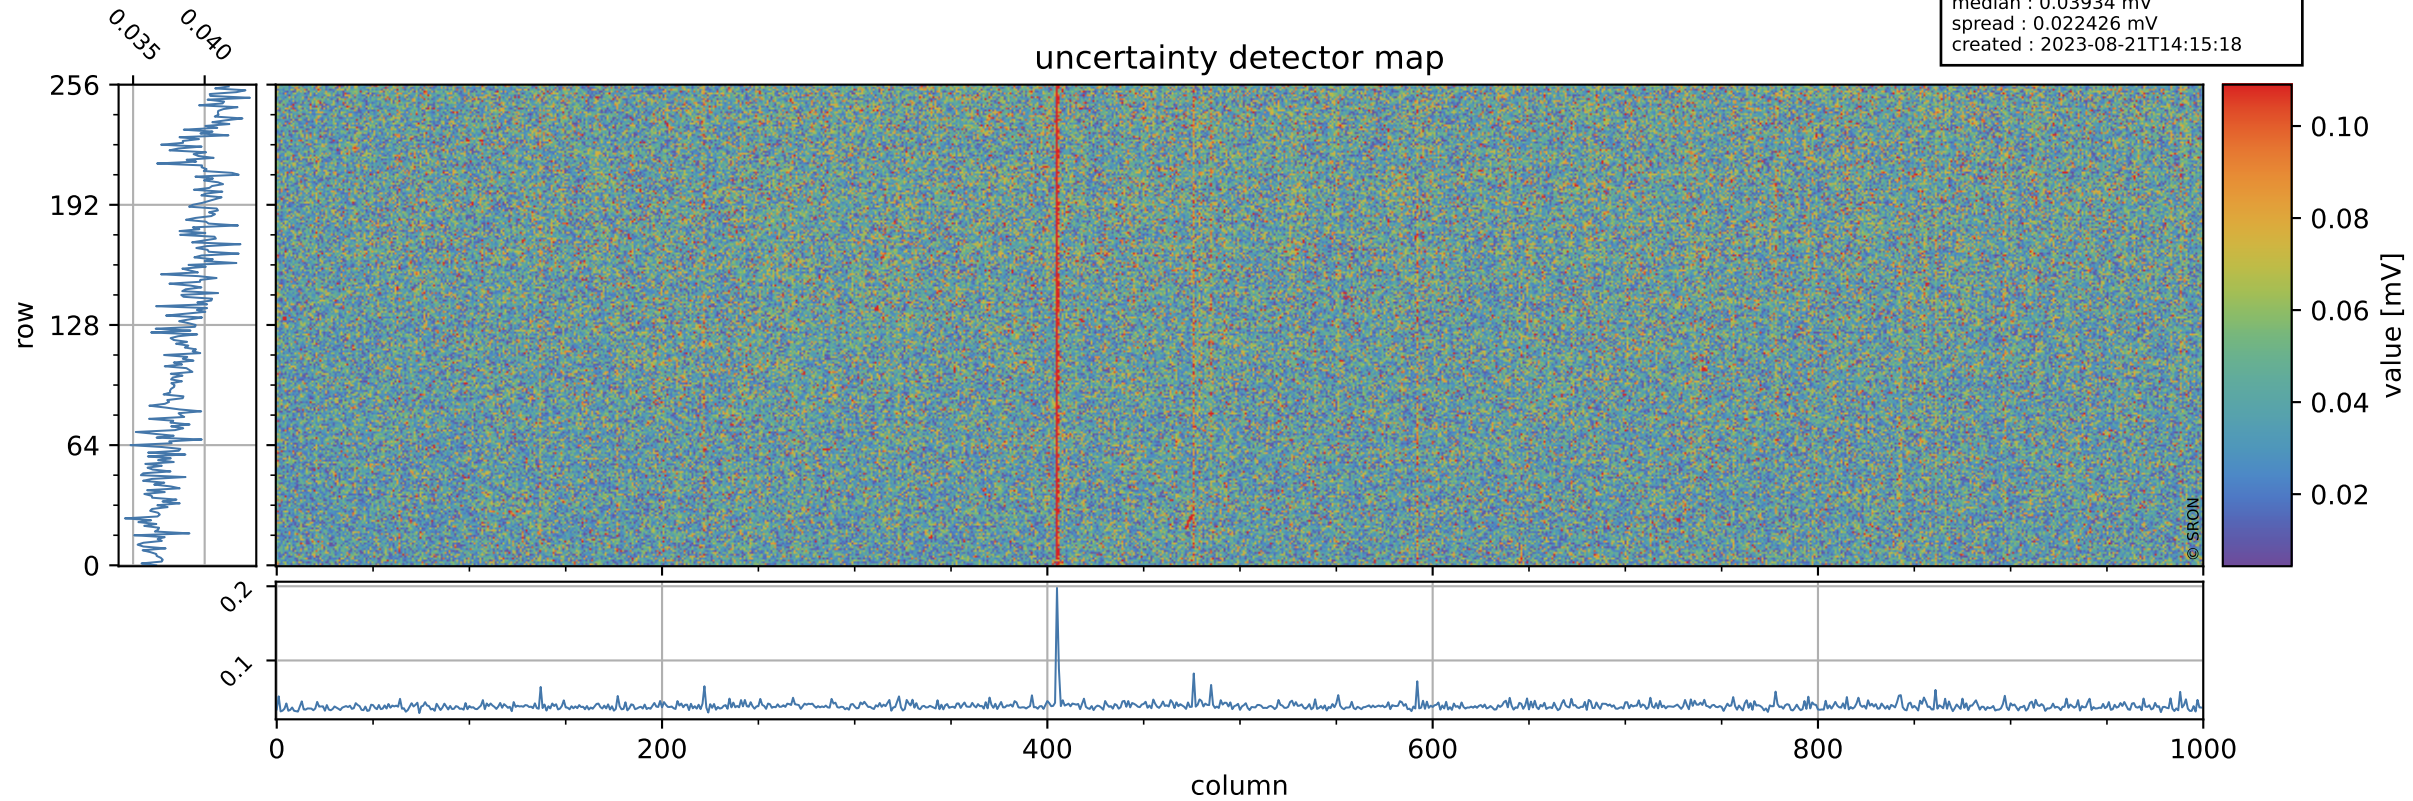

Tropomi SWIR offset (official)

orbits : 20 in [3502, 3547]
coverage : 2018-06-17 / 2018-06-20
median : 0.03934 mV
spread : 0.022426 mV
created : 2023-08-21T14:15:18

uncertainty detector map