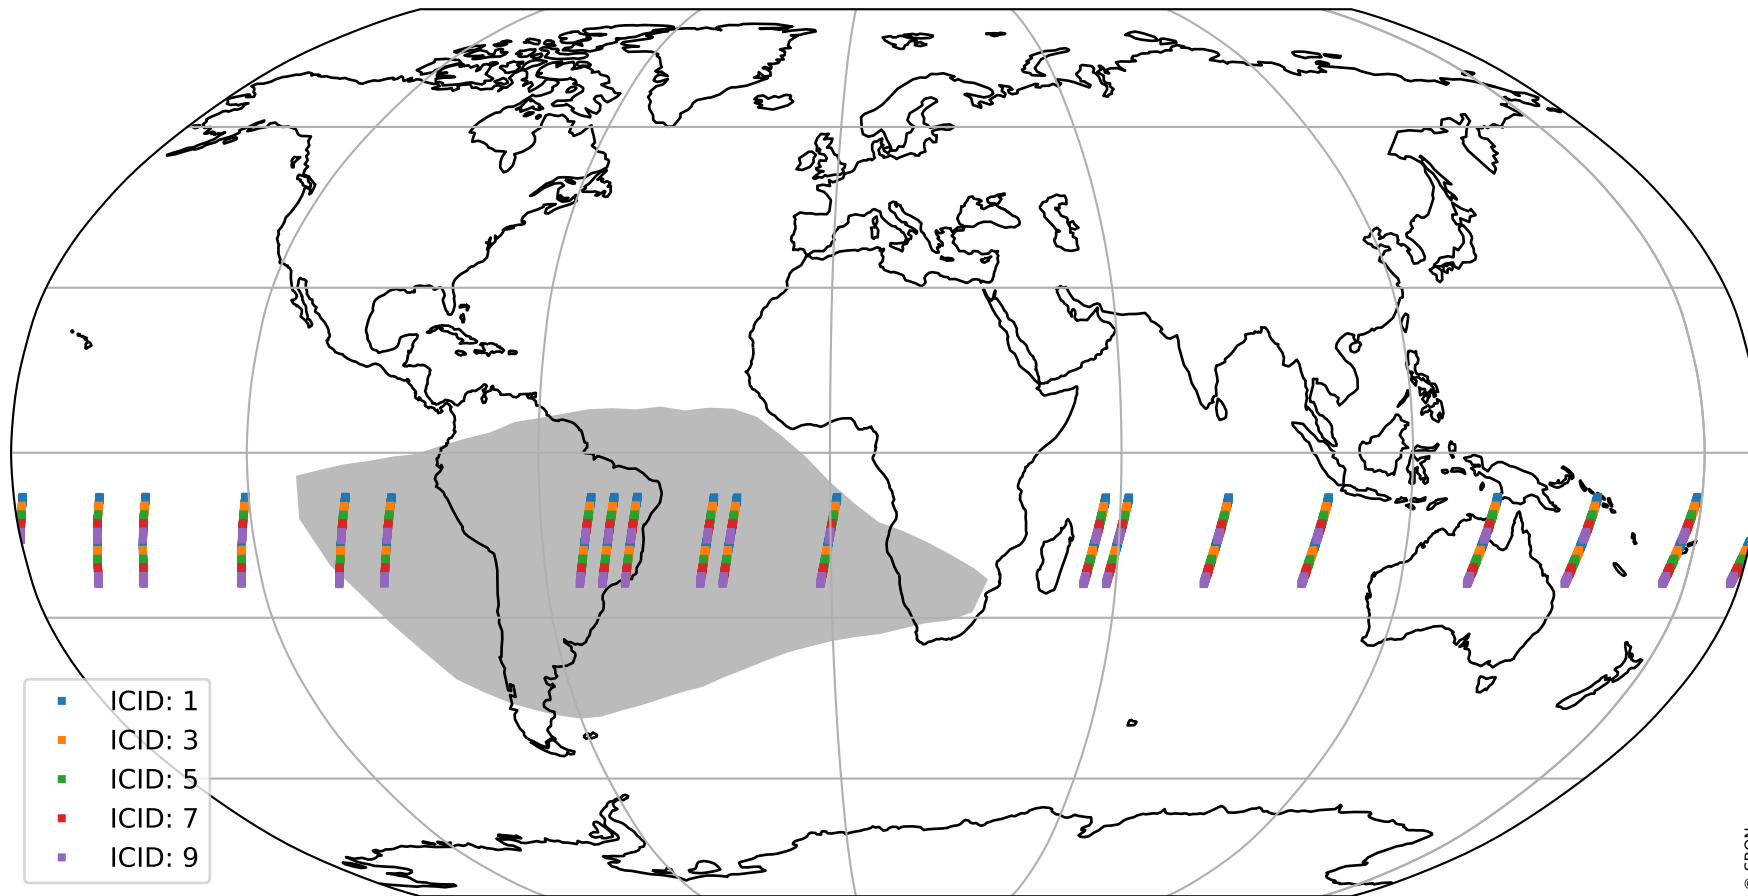

## uncertainty detector map

# Tropomi SWIR offset (official)

orbits : 19 in [3517, 3562]  
coverage : 2018-06-18 / 2018-06-21  
median : -0.032372 mV  
spread : 0.32333 mV  
created : 2023-08-21T14:15:20

value compared with SWIR offset CKD

# Tropomi SWIR offset (official) ground-tracks of Sentinel-5P

orbits : 19 in [3517, 3562]  
coverage : 2018-06-18 / 2018-06-21  
created : 2023-08-21T14:15:21

# Tropomi SWIR offset (official)

orbits : [2827, 3562]  
coverage : 2018-04-30 / 2018-06-21  
created : 2023-08-21T14:15:21