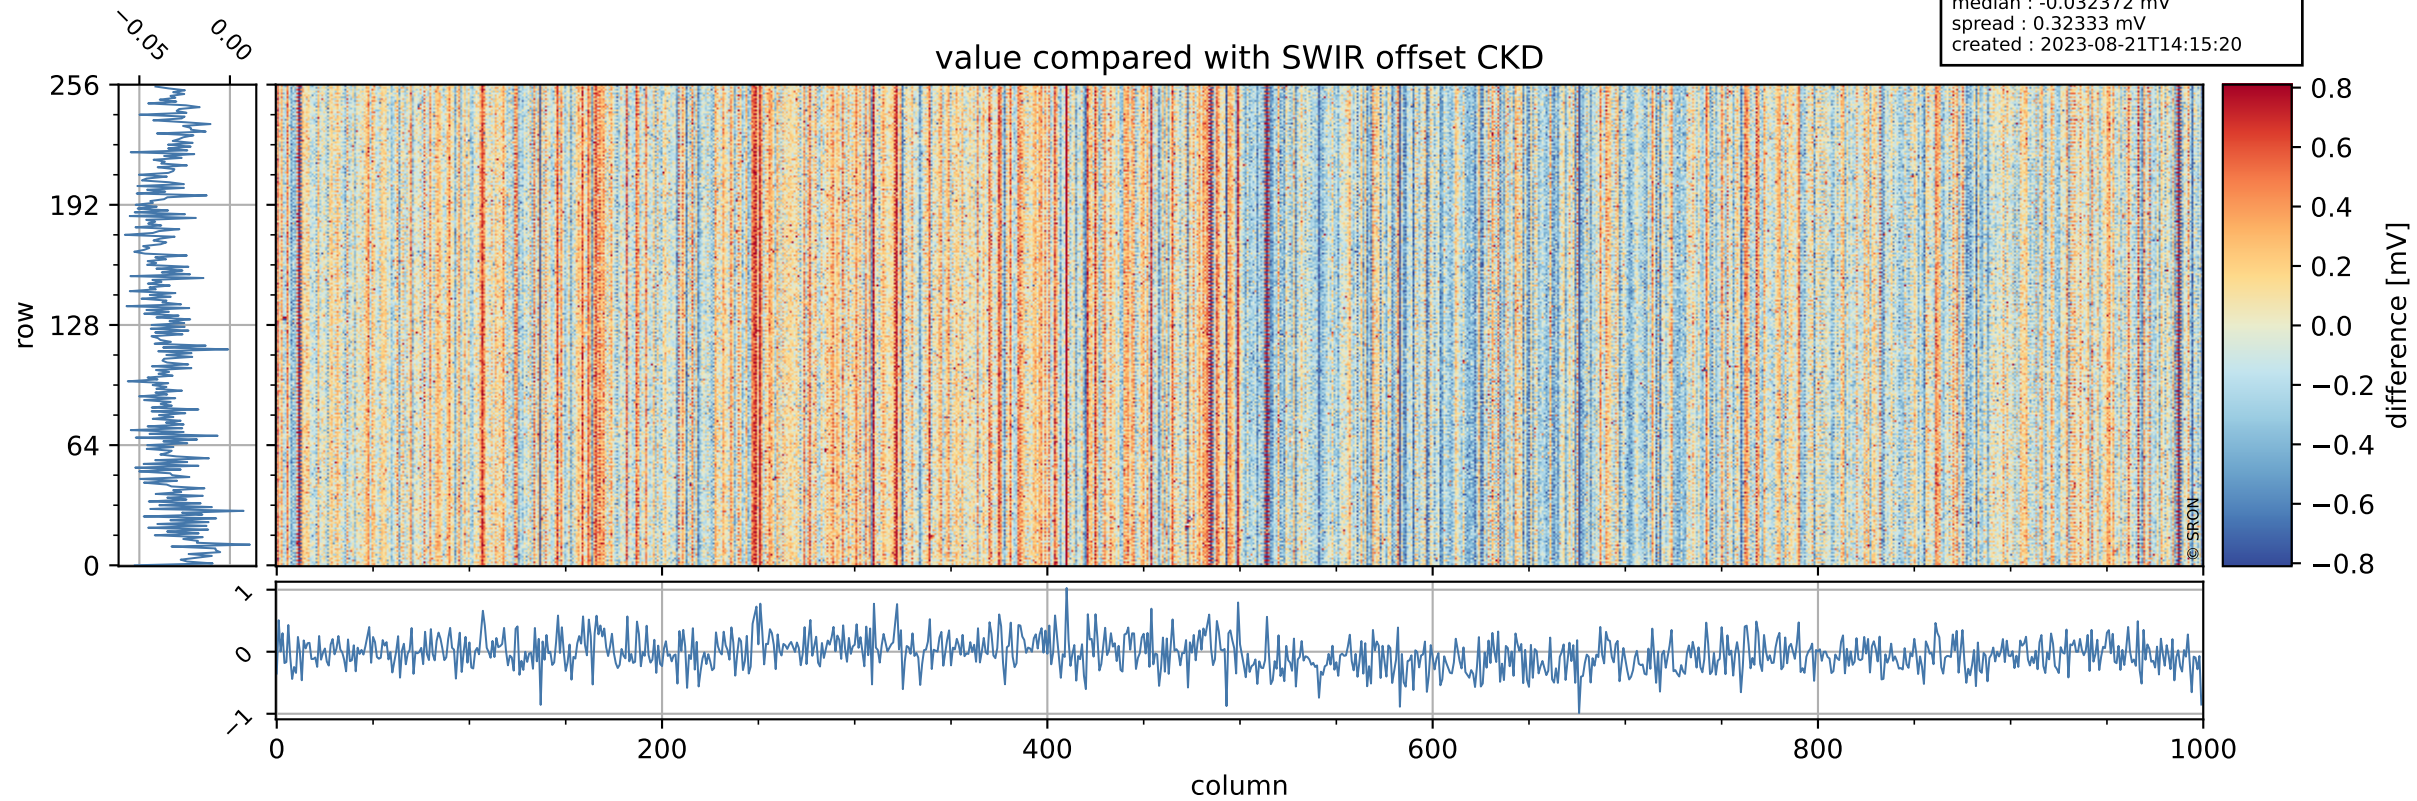

## value detector map

# Tropomi SWIR offset (official)

orbits : 19 in [3517, 3562]  
coverage : 2018-06-18 / 2018-06-21  
median : 0.040046 mV  
spread : 0.022883 mV  
created : 2023-08-21T14:15:20

# Tropomi SWIR offset (official)

orbits : 19 in [3517, 3562]  
coverage : 2018-06-18 / 2018-06-21  
median : -0.032372 mV  
spread : 0.32333 mV  
created : 2023-08-21T14:15:20

value compared with SWIR offset CKD

# Tropomi SWIR offset (official) ground-tracks of Sentinel-5P

orbits : 19 in [3517, 3562]  
coverage : 2018-06-18 / 2018-06-21  
created : 2023-08-21T14:15:21