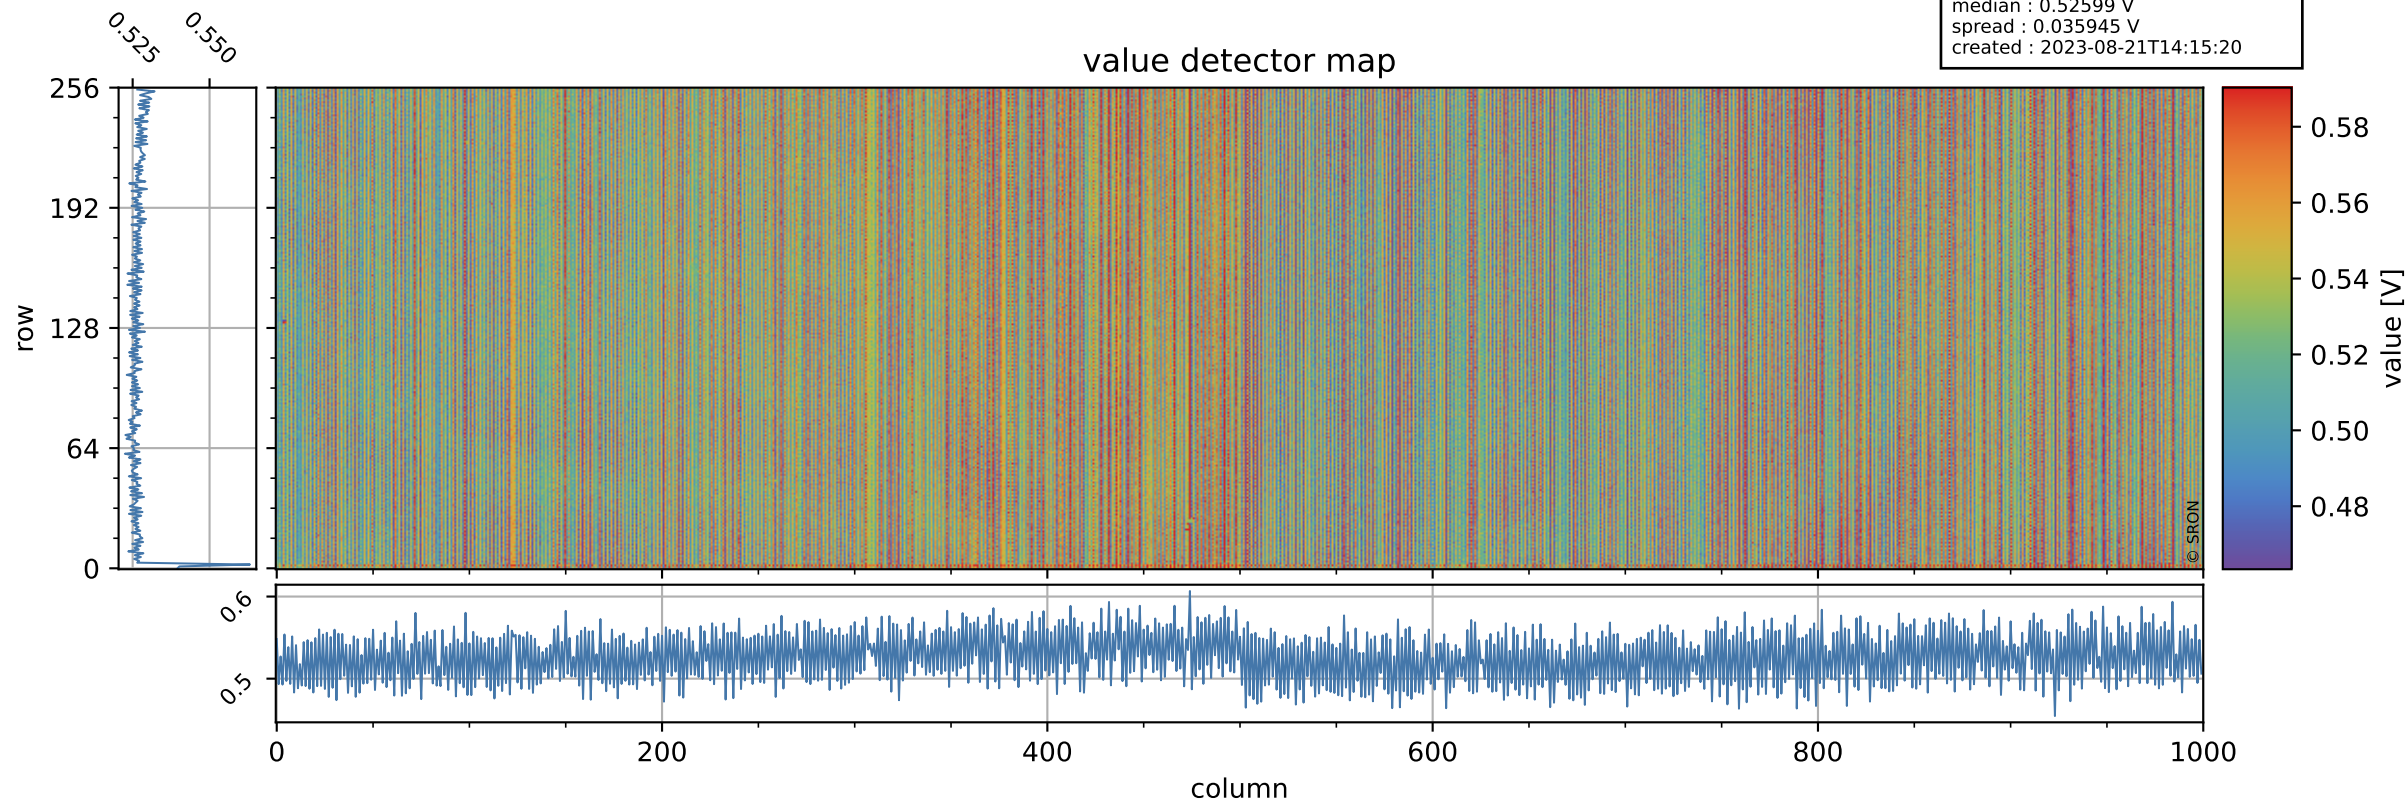

# Tropomi SWIR offset (official)

orbits : 19 in [3517, 3562]  
coverage : 2018-06-18 / 2018-06-21  
median : 0.52599 V  
spread : 0.035945 V  
created : 2023-08-21T14:15:20

## value detector map

# Tropomi SWIR offset (official)

orbits : 19 in [3517, 3562]  
coverage : 2018-06-18 / 2018-06-21  
median : 0.040046 mV  
spread : 0.022883 mV  
created : 2023-08-21T14:15:20

# Tropomi SWIR offset (official) ground-tracks of Sentinel-5P

orbits : 19 in [3517, 3562]  
coverage : 2018-06-18 / 2018-06-21  
created : 2023-08-21T14:15:21