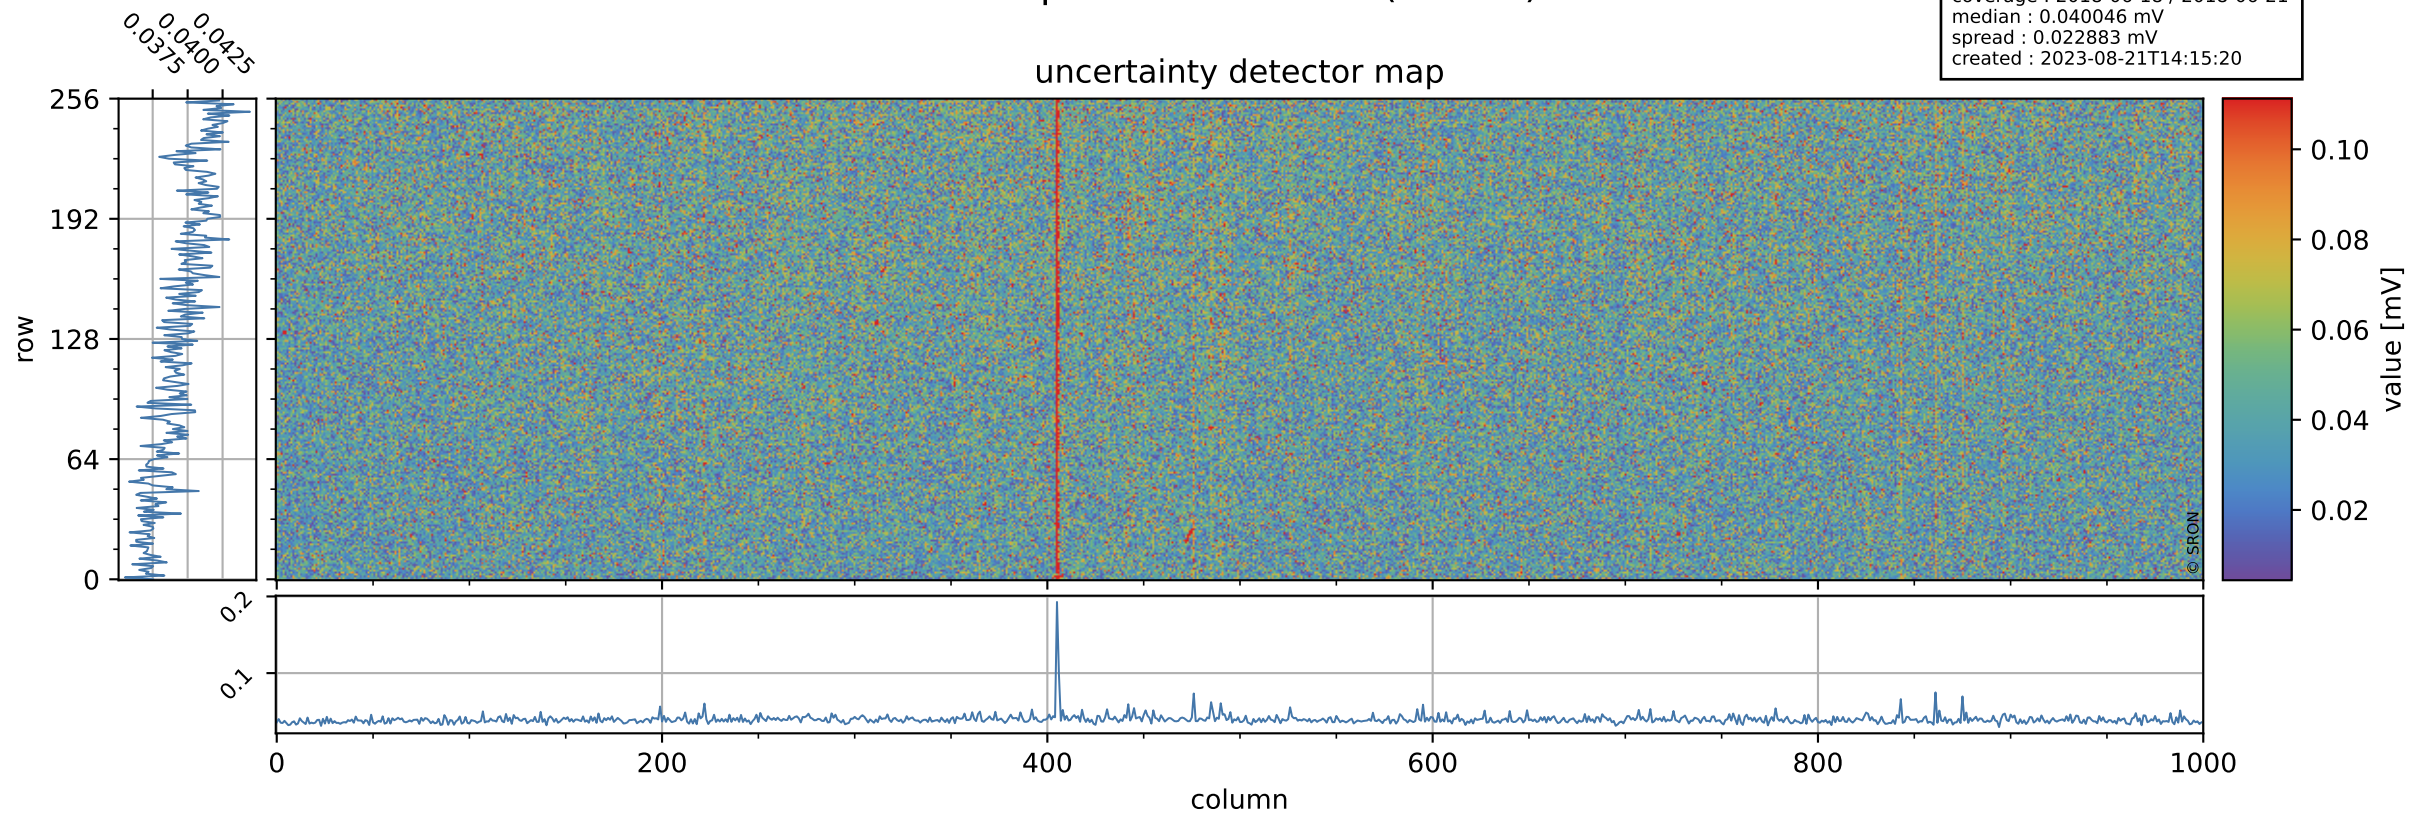

Tropomi SWIR offset (official)

orbits : 19 in [3517, 3562]
coverage : 2018-06-18 / 2018-06-21
median : 0.040046 mV
spread : 0.022883 mV
created : 2023-08-21T14:15:20

uncertainty detector map