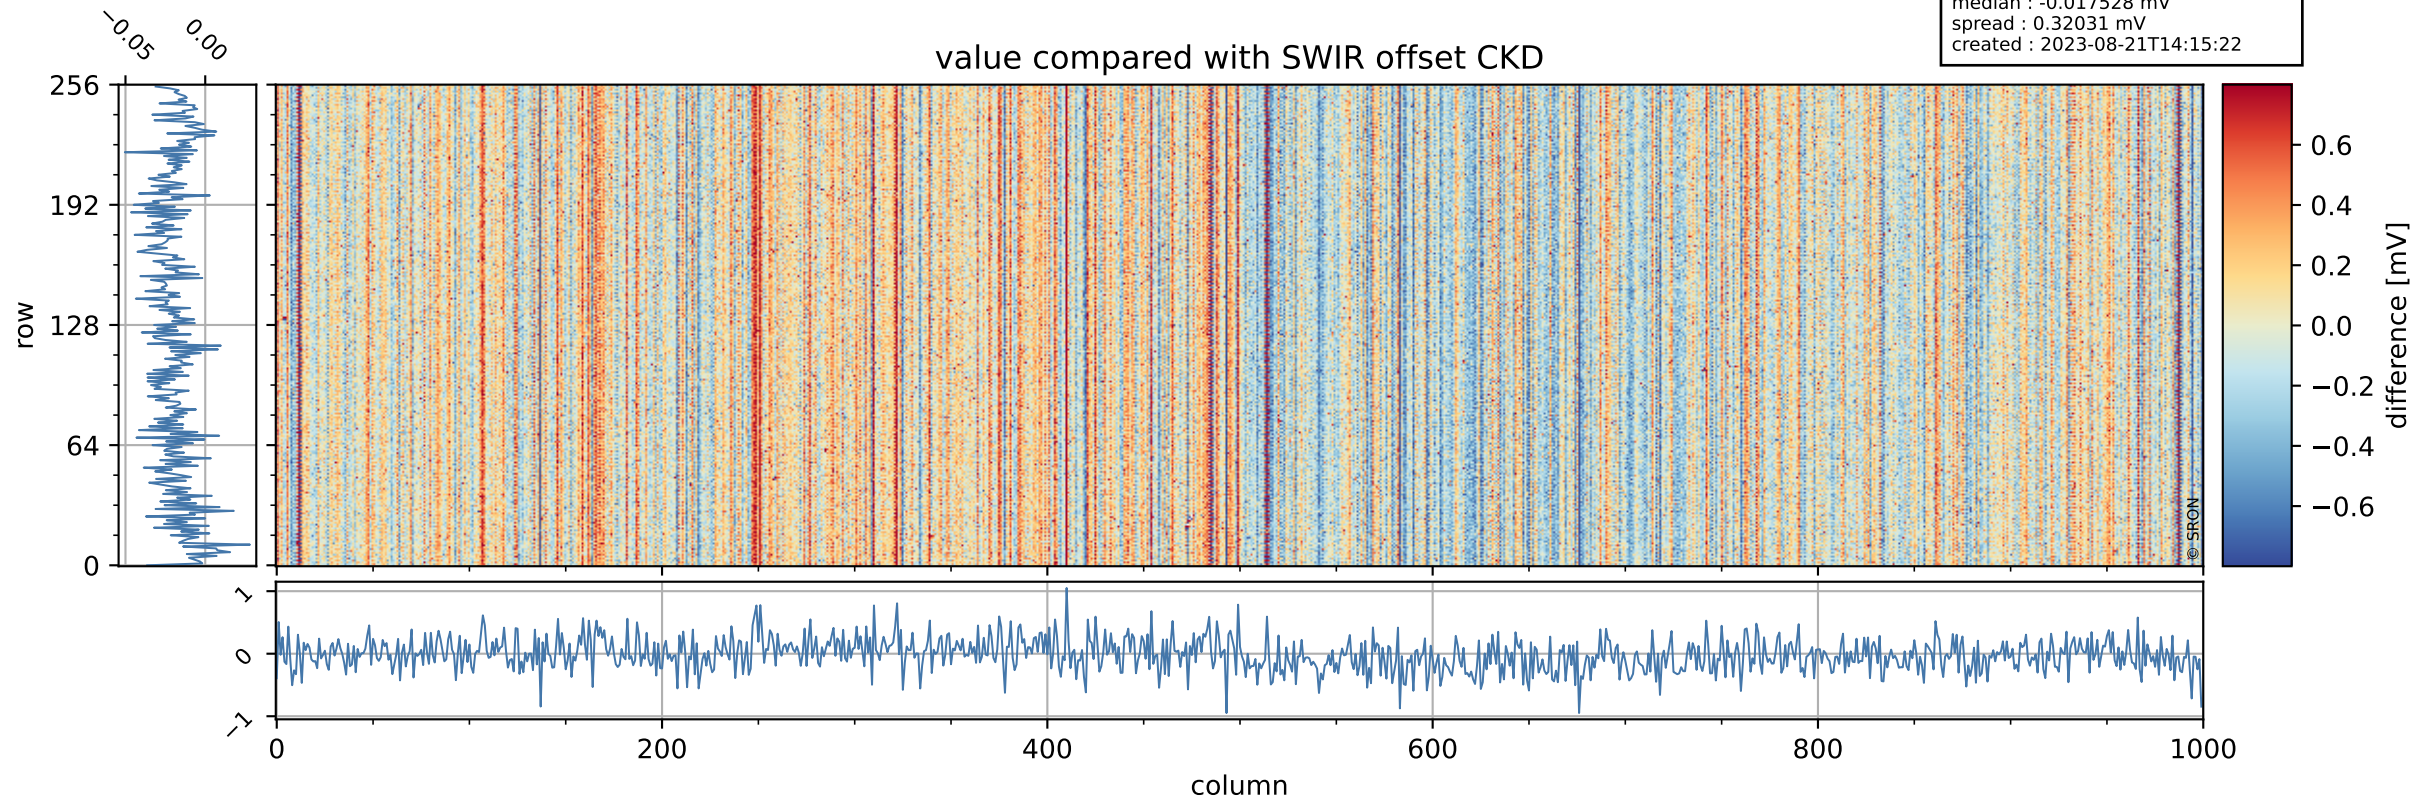

Tropomi SWIR offset (official)

orbits : 19 in [3532, 3577]
coverage : 2018-06-19 / 2018-06-22
median : 0.526 V
spread : 0.035944 V
created : 2023-08-21T14:15:22

value detector map

Tropomi SWIR offset (official)

orbits : 19 in [3532, 3577]
coverage : 2018-06-19 / 2018-06-22
median : 32.65 μV
spread : 19.146 μV
created : 2023-08-21T14:15:22

Tropomi SWIR offset (official)

orbits : 19 in [3532, 3577]
coverage : 2018-06-19 / 2018-06-22
median : -0.017528 mV
spread : 0.32031 mV
created : 2023-08-21T14:15:22

value compared with SWIR offset CKD

Tropomi SWIR offset (official) ground-tracks of Sentinel-5P

orbits : 19 in [3532, 3577]
coverage : 2018-06-19 / 2018-06-22
created : 2023-08-21T14:15:23

Tropomi SWIR offset (official)

orbits : [2827, 3577]
coverage : 2018-04-30 / 2018-06-22
created : 2023-08-21T14:15:23

trend of detector median & temperatures