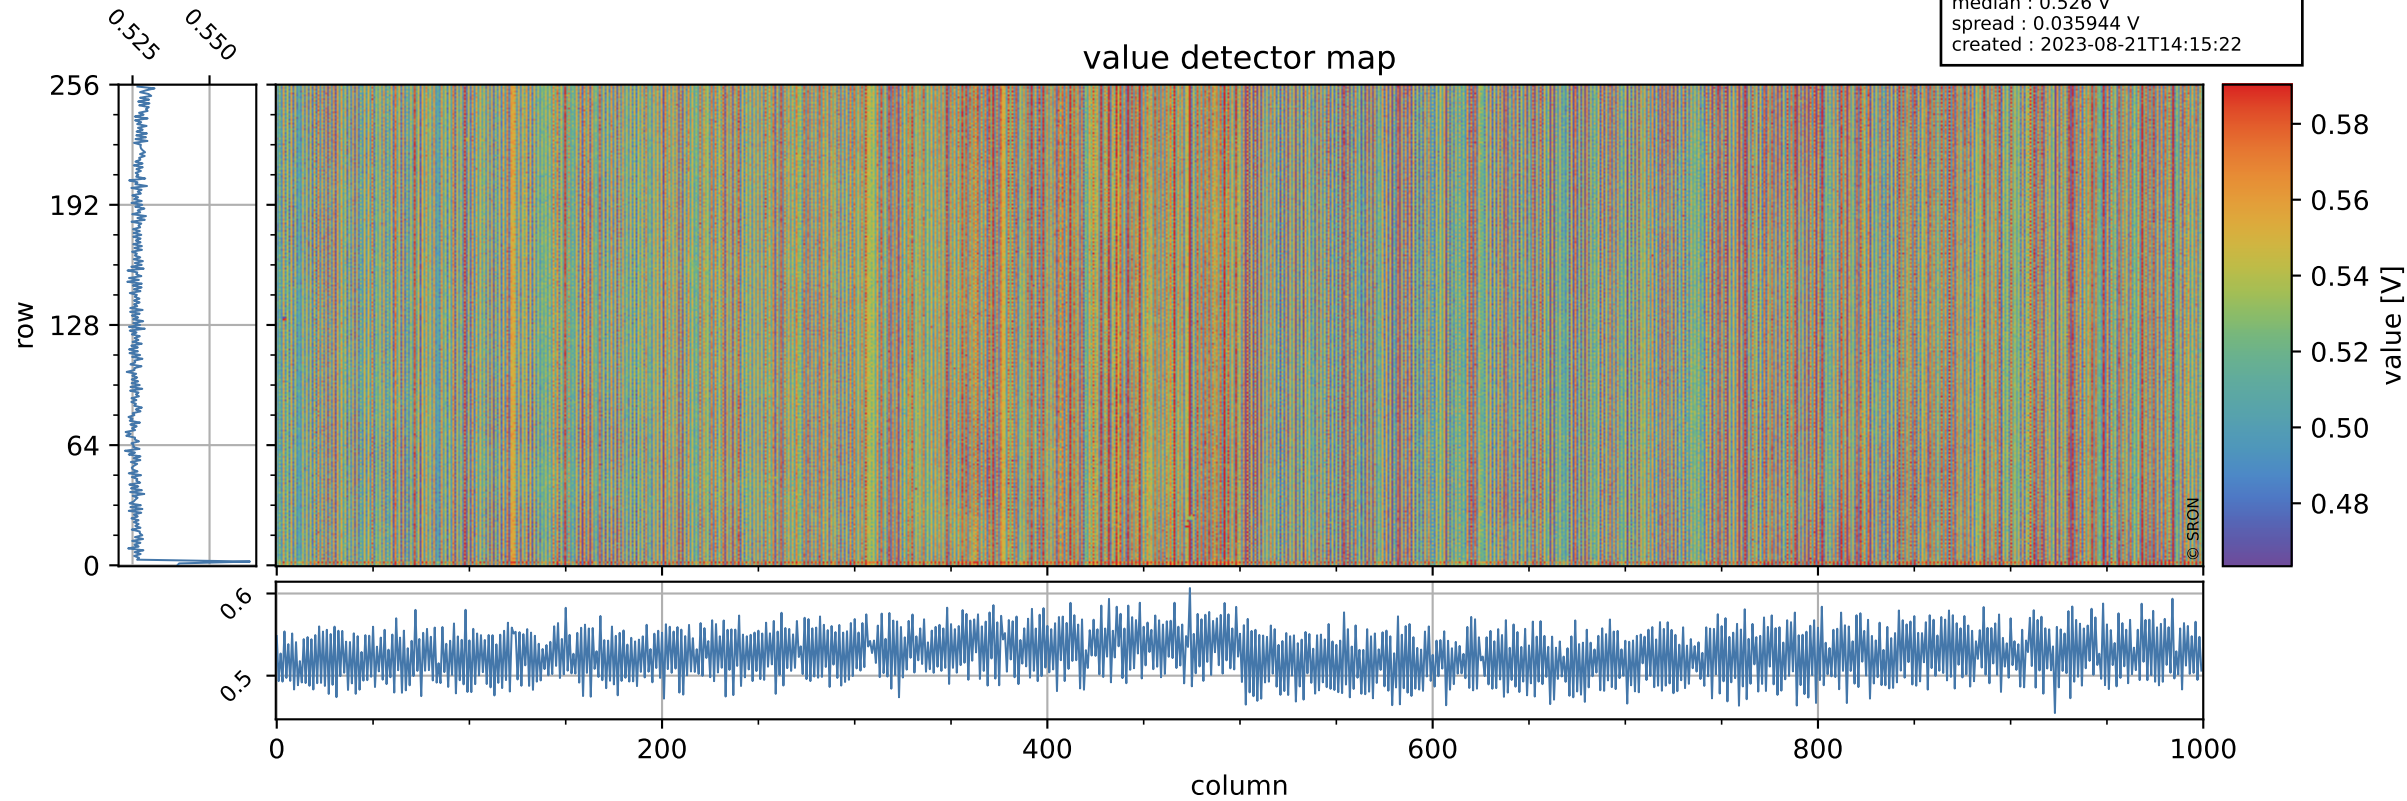

Tropomi SWIR offset (official)

orbits : 19 in [3532, 3577]
coverage : 2018-06-19 / 2018-06-22
median : 0.526 V
spread : 0.035944 V
created : 2023-08-21T14:15:22

value detector map

Tropomi SWIR offset (official)

orbits : 19 in [3532, 3577]
coverage : 2018-06-19 / 2018-06-22
median : 32.65 μV
spread : 19.146 μV
created : 2023-08-21T14:15:22

Tropomi SWIR offset (official)

orbits : 19 in [3532, 3577]
coverage : 2018-06-19 / 2018-06-22
median : -0.017528 mV
spread : 0.32031 mV
created : 2023-08-21T14:15:22

value compared with SWIR offset CKD

Tropomi SWIR offset (official) ground-tracks of Sentinel-5P

orbits : 19 in [3532, 3577]
coverage : 2018-06-19 / 2018-06-22
created : 2023-08-21T14:15:23

Tropomi SWIR offset (official)

orbits : [2827, 3577]
coverage : 2018-04-30 / 2018-06-22
created : 2023-08-21T14:15:23

trend of detector median & temperatures