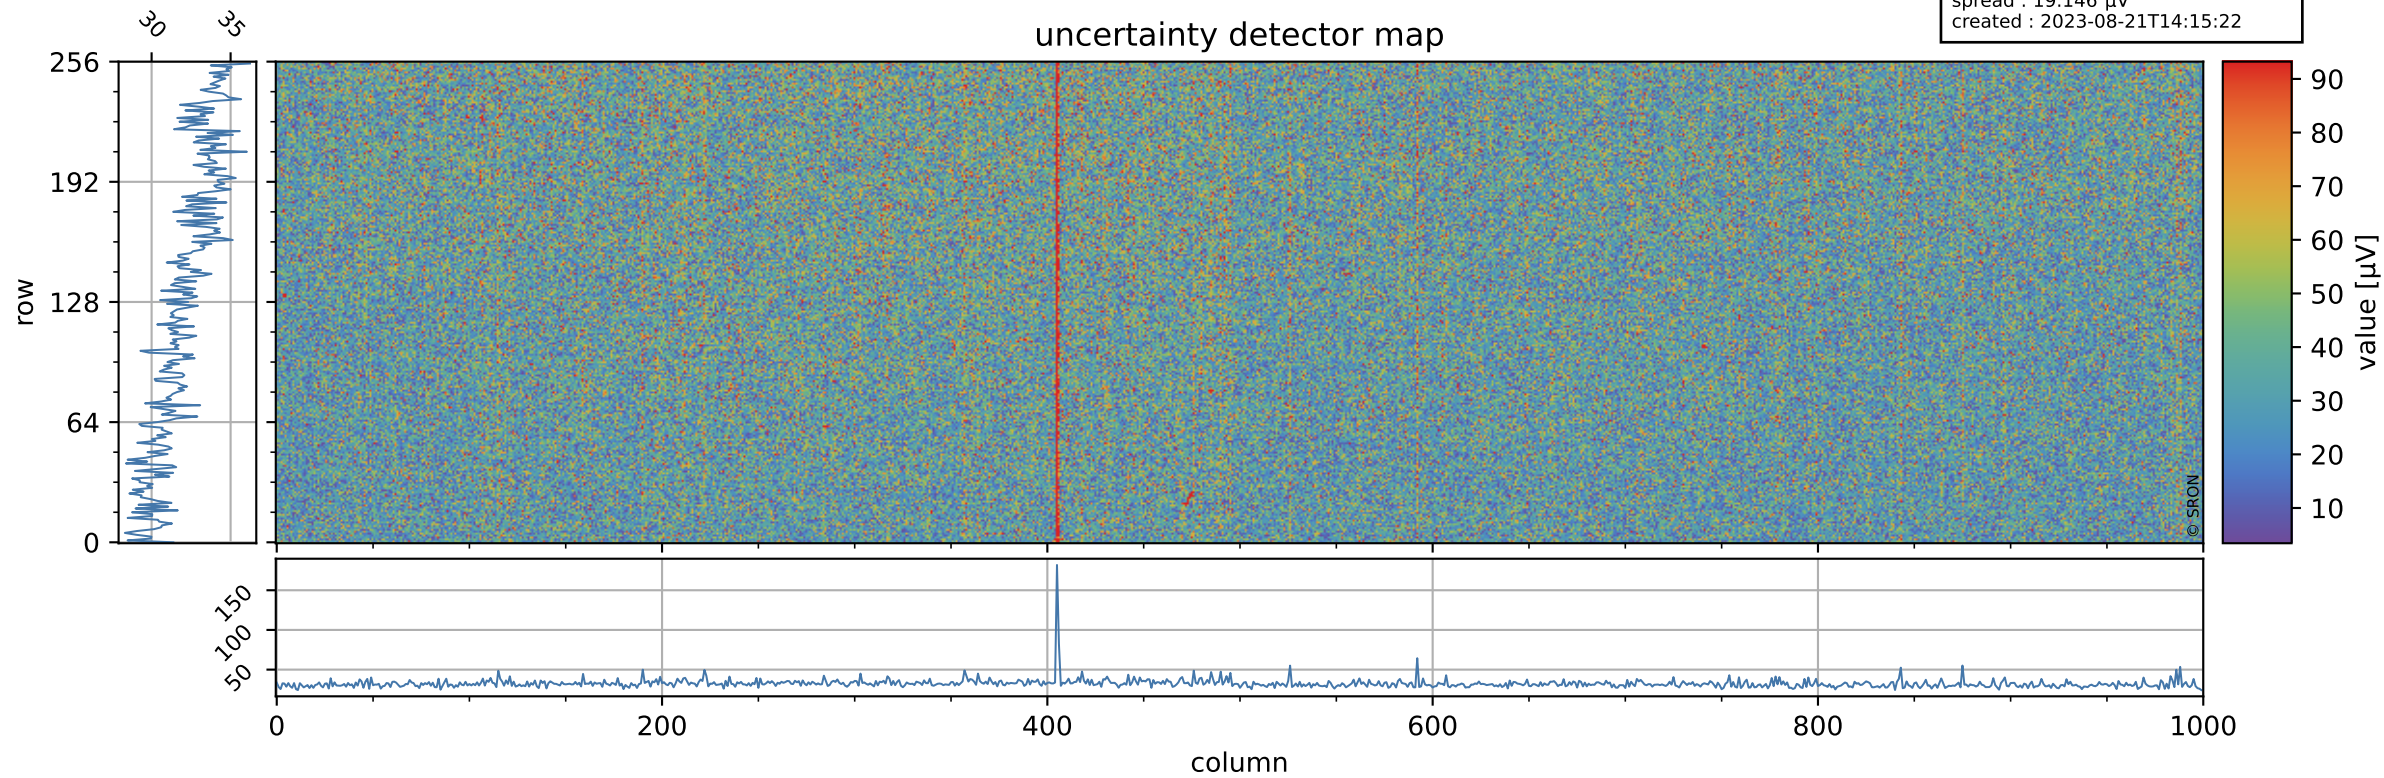

Tropomi SWIR offset (official)

orbits : 19 in [3532, 3577]
coverage : 2018-06-19 / 2018-06-22
median : 0.526 V
spread : 0.035944 V
created : 2023-08-21T14:15:22

value detector map

Tropomi SWIR offset (official)

orbits : 19 in [3532, 3577]
coverage : 2018-06-19 / 2018-06-22
median : 32.65 μV
spread : 19.146 μV
created : 2023-08-21T14:15:22

Tropomi SWIR offset (official)

orbits : 19 in [3532, 3577]
coverage : 2018-06-19 / 2018-06-22
median : -0.017528 mV
spread : 0.32031 mV
created : 2023-08-21T14:15:22

value compared with SWIR offset CKD

Tropomi SWIR offset (official) ground-tracks of Sentinel-5P

orbits : 19 in [3532, 3577]
coverage : 2018-06-19 / 2018-06-22
created : 2023-08-21T14:15:23

Tropomi SWIR offset (official)

orbits : [2827, 3577]
coverage : 2018-04-30 / 2018-06-22
created : 2023-08-21T14:15:23

trend of detector median & temperatures