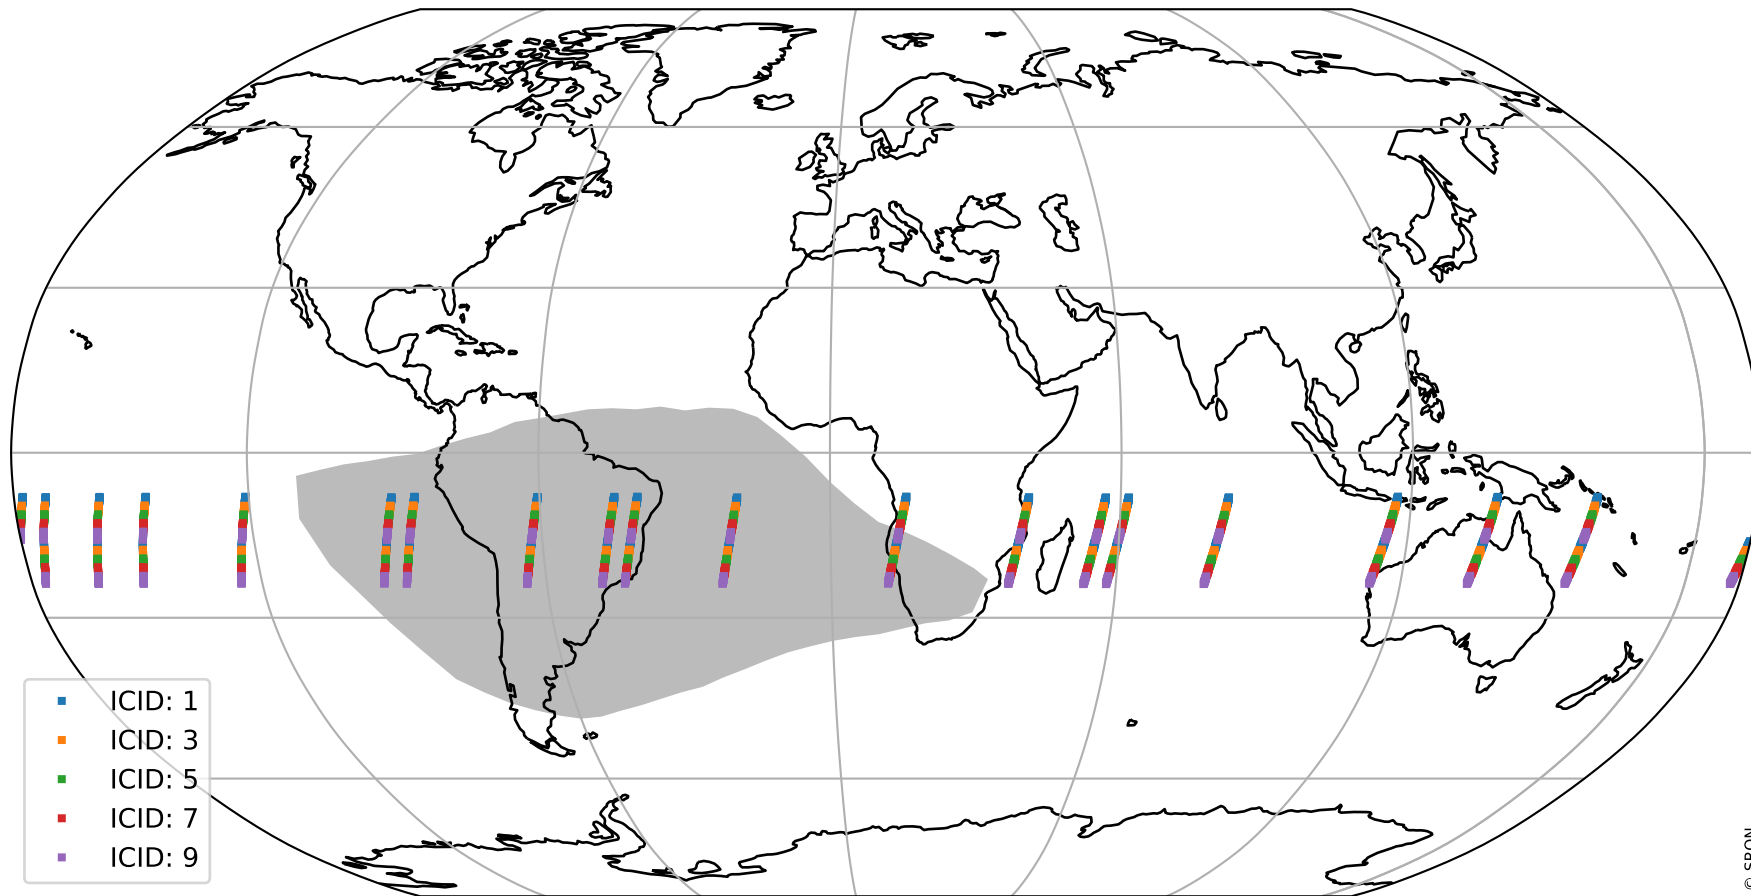

Tropomi SWIR offset (official)

orbits : 19 in [3532, 3577]
coverage : 2018-06-19 / 2018-06-22
median : 0.526 V
spread : 0.035944 V
created : 2023-08-21T14:15:22

value detector map

Tropomi SWIR offset (official)

orbits : 19 in [3532, 3577]
coverage : 2018-06-19 / 2018-06-22
median : 32.65 μV
spread : 19.146 μV
created : 2023-08-21T14:15:22

Tropomi SWIR offset (official)

orbits : 19 in [3532, 3577]
coverage : 2018-06-19 / 2018-06-22
median : -0.017528 mV
spread : 0.32031 mV
created : 2023-08-21T14:15:22

value compared with SWIR offset CKD

Tropomi SWIR offset (official) ground-tracks of Sentinel-5P

orbits : 19 in [3532, 3577]
coverage : 2018-06-19 / 2018-06-22
created : 2023-08-21T14:15:23

Tropomi SWIR offset (official)

orbits : [2827, 3577]
coverage : 2018-04-30 / 2018-06-22
created : 2023-08-21T14:15:23

trend of detector median & temperatures