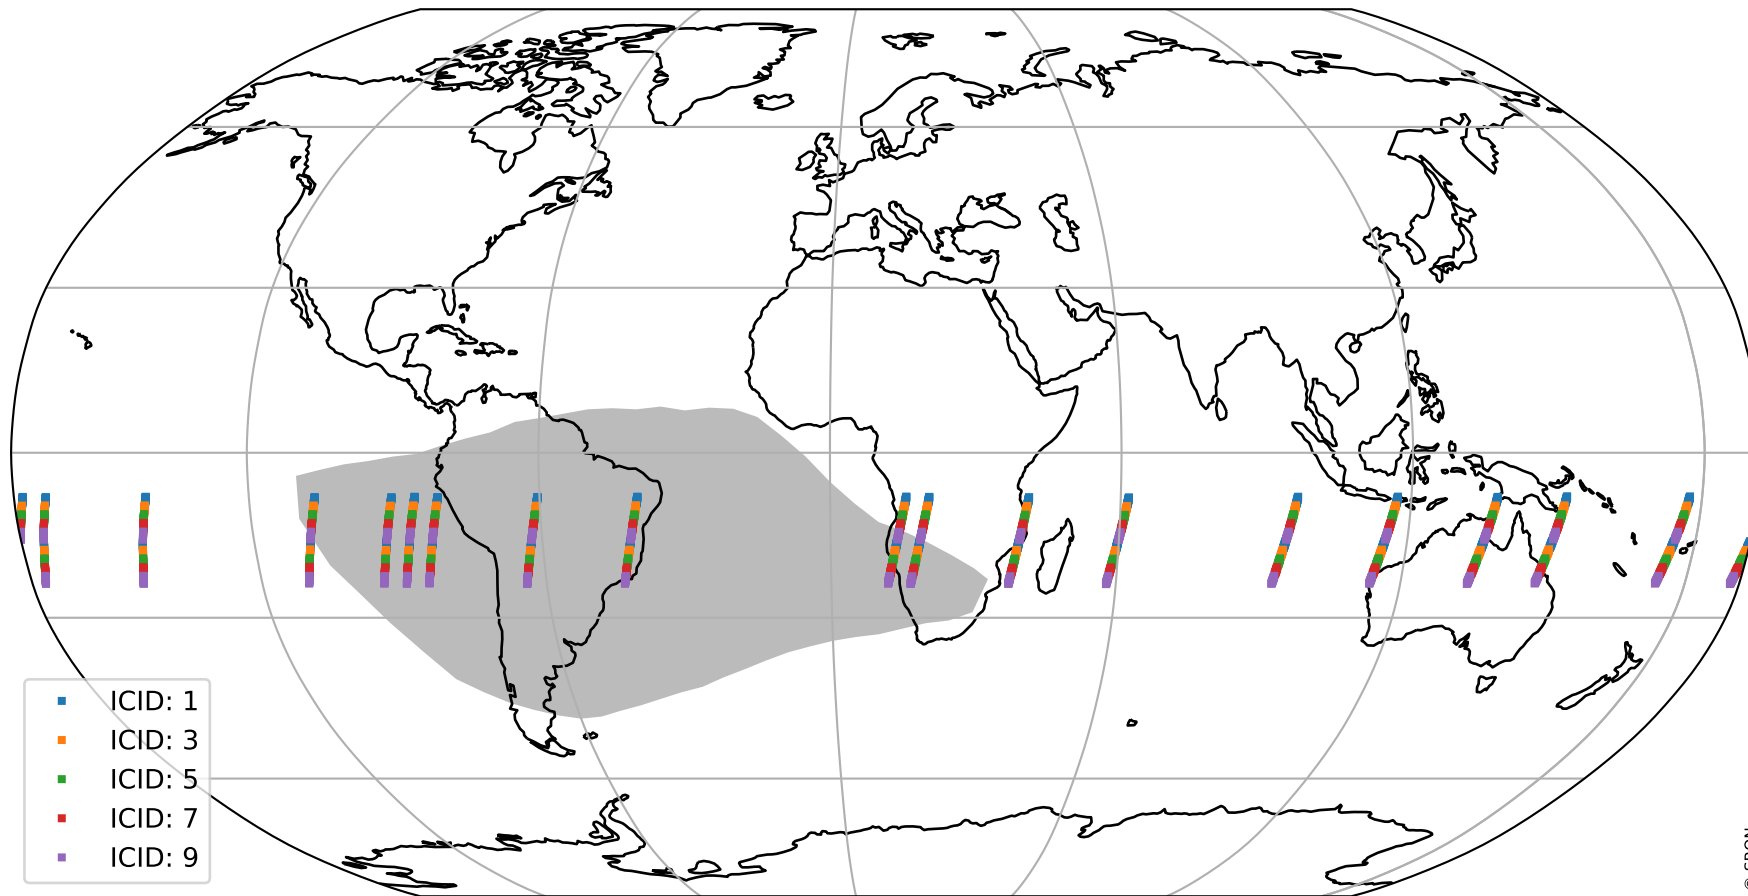

Tropomi SWIR offset (official)

orbits : 18 in [3547, 3592]
coverage : 2018-06-20 / 2018-06-23
median : 0.52601 V
spread : 0.035941 V
created : 2023-08-21T14:15:24

value detector map

Tropomi SWIR offset (official)

orbits : 18 in [3547, 3592]
coverage : 2018-06-20 / 2018-06-23
median : 33.951 μV
spread : 19.713 μV
created : 2023-08-21T14:15:24

Tropomi SWIR offset (official)

orbits : 18 in [3547, 3592]
coverage : 2018-06-20 / 2018-06-23
median : -0.0085026 mV
spread : 0.31837 mV
created : 2023-08-21T14:15:24

value compared with SWIR offset CKD

Tropomi SWIR offset (official) ground-tracks of Sentinel-5P

orbits : 18 in [3547, 3592]
coverage : 2018-06-20 / 2018-06-23
created : 2023-08-21T14:15:24

Tropomi SWIR offset (official)

orbits : [2827, 3592]
coverage : 2018-04-30 / 2018-06-23
created : 2023-08-21T14:15:25

trend of detector median & temperatures