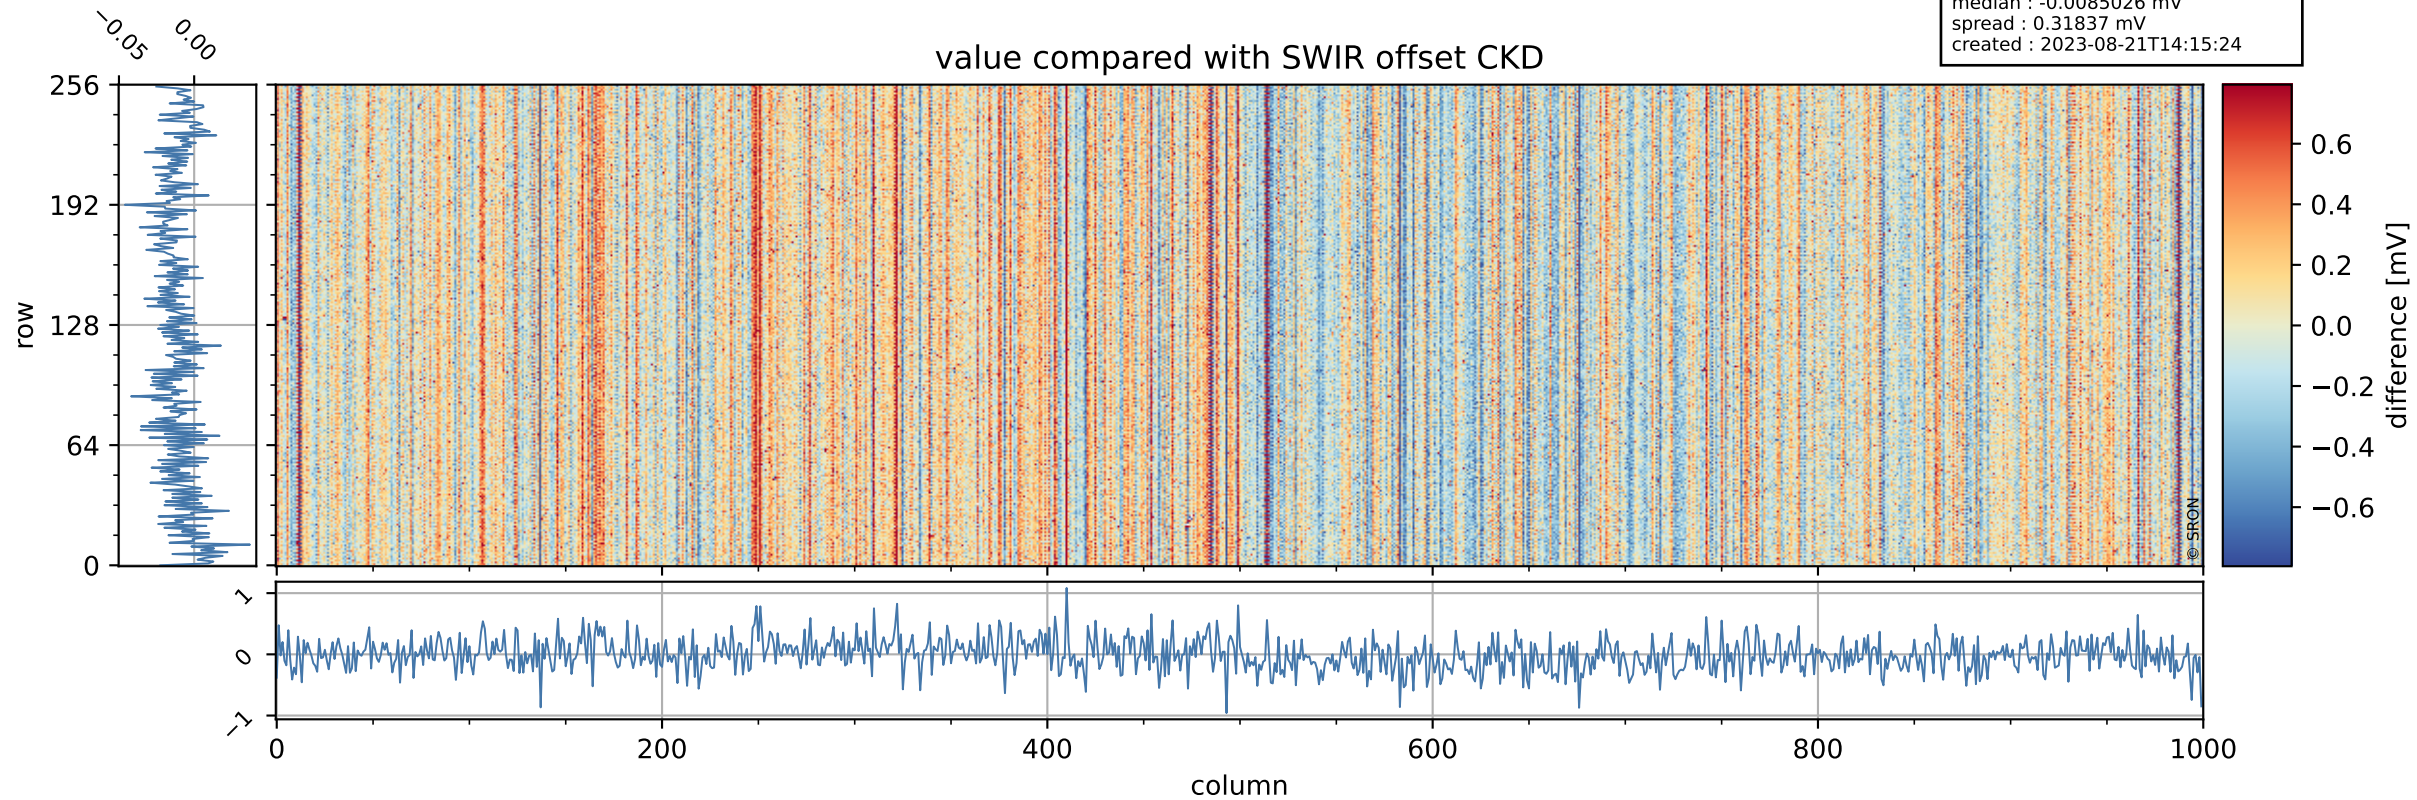

Tropomi SWIR offset (official)

orbits : 18 in [3547, 3592]
coverage : 2018-06-20 / 2018-06-23
median : 0.52601 V
spread : 0.035941 V
created : 2023-08-21T14:15:24

value detector map

Tropomi SWIR offset (official)

orbits : 18 in [3547, 3592]
coverage : 2018-06-20 / 2018-06-23
median : 33.951 μV
spread : 19.713 μV
created : 2023-08-21T14:15:24

Tropomi SWIR offset (official)

orbits : 18 in [3547, 3592]
coverage : 2018-06-20 / 2018-06-23
median : -0.0085026 mV
spread : 0.31837 mV
created : 2023-08-21T14:15:24

value compared with SWIR offset CKD

Tropomi SWIR offset (official) ground-tracks of Sentinel-5P

orbits : 18 in [3547, 3592]
coverage : 2018-06-20 / 2018-06-23
created : 2023-08-21T14:15:24

Tropomi SWIR offset (official)

orbits : [2827, 3592]
coverage : 2018-04-30 / 2018-06-23
created : 2023-08-21T14:15:25

trend of detector median & temperatures