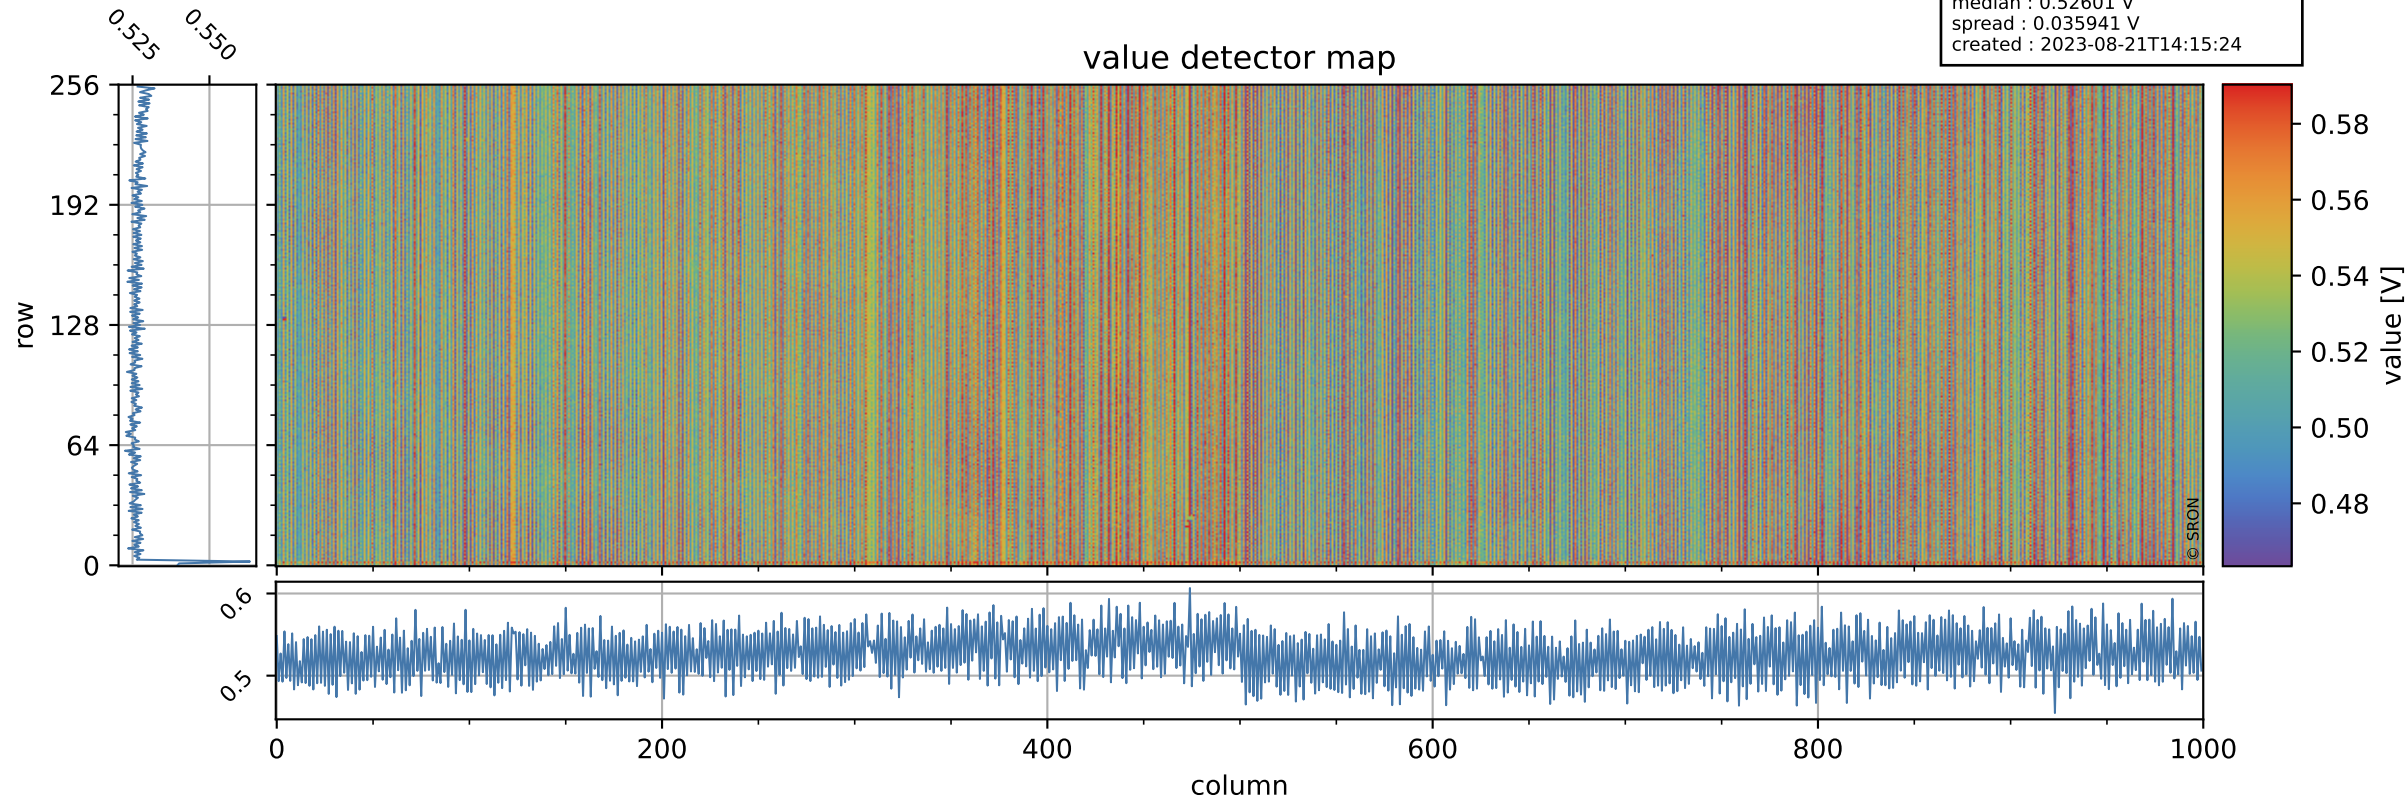

Tropomi SWIR offset (official)

orbits : 18 in [3547, 3592]
coverage : 2018-06-20 / 2018-06-23
median : 0.52601 V
spread : 0.035941 V
created : 2023-08-21T14:15:24

value detector map

Tropomi SWIR offset (official)

orbits : 18 in [3547, 3592]
coverage : 2018-06-20 / 2018-06-23
median : 33.951 μV
spread : 19.713 μV
created : 2023-08-21T14:15:24

Tropomi SWIR offset (official)

orbits : 18 in [3547, 3592]
coverage : 2018-06-20 / 2018-06-23
median : -0.0085026 mV
spread : 0.31837 mV
created : 2023-08-21T14:15:24

value compared with SWIR offset CKD

Tropomi SWIR offset (official) ground-tracks of Sentinel-5P

orbits : 18 in [3547, 3592]
coverage : 2018-06-20 / 2018-06-23
created : 2023-08-21T14:15:24

Tropomi SWIR offset (official)

orbits : [2827, 3592]
coverage : 2018-04-30 / 2018-06-23
created : 2023-08-21T14:15:25

trend of detector median & temperatures