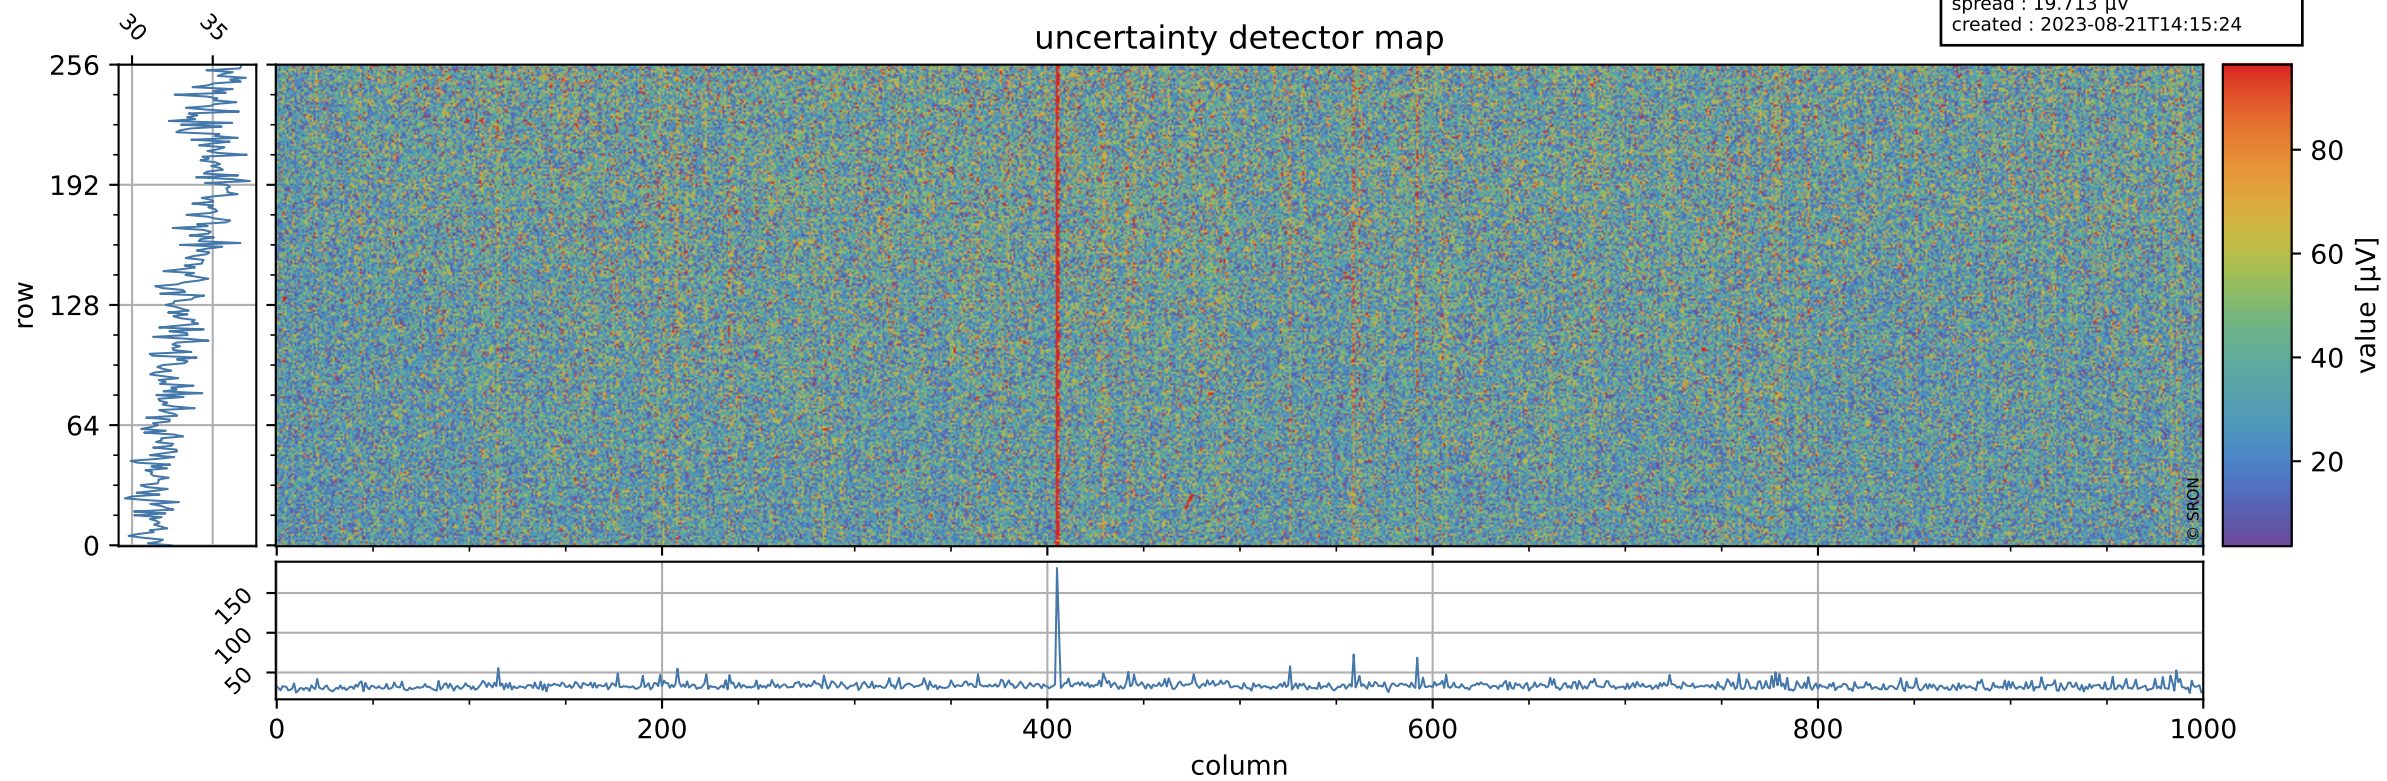

Tropomi SWIR offset (official)

orbits : 18 in [3547, 3592]
coverage : 2018-06-20 / 2018-06-23
median : 0.52601 V
spread : 0.035941 V
created : 2023-08-21T14:15:24

value detector map

Tropomi SWIR offset (official)

orbits : 18 in [3547, 3592]
coverage : 2018-06-20 / 2018-06-23
median : 33.951 μV
spread : 19.713 μV
created : 2023-08-21T14:15:24

Tropomi SWIR offset (official)

orbits : 18 in [3547, 3592]
coverage : 2018-06-20 / 2018-06-23
median : -0.0085026 mV
spread : 0.31837 mV
created : 2023-08-21T14:15:24

value compared with SWIR offset CKD

Tropomi SWIR offset (official) ground-tracks of Sentinel-5P

orbits : 18 in [3547, 3592]
coverage : 2018-06-20 / 2018-06-23
created : 2023-08-21T14:15:24

Tropomi SWIR offset (official)

orbits : [2827, 3592]
coverage : 2018-04-30 / 2018-06-23
created : 2023-08-21T14:15:25

trend of detector median & temperatures