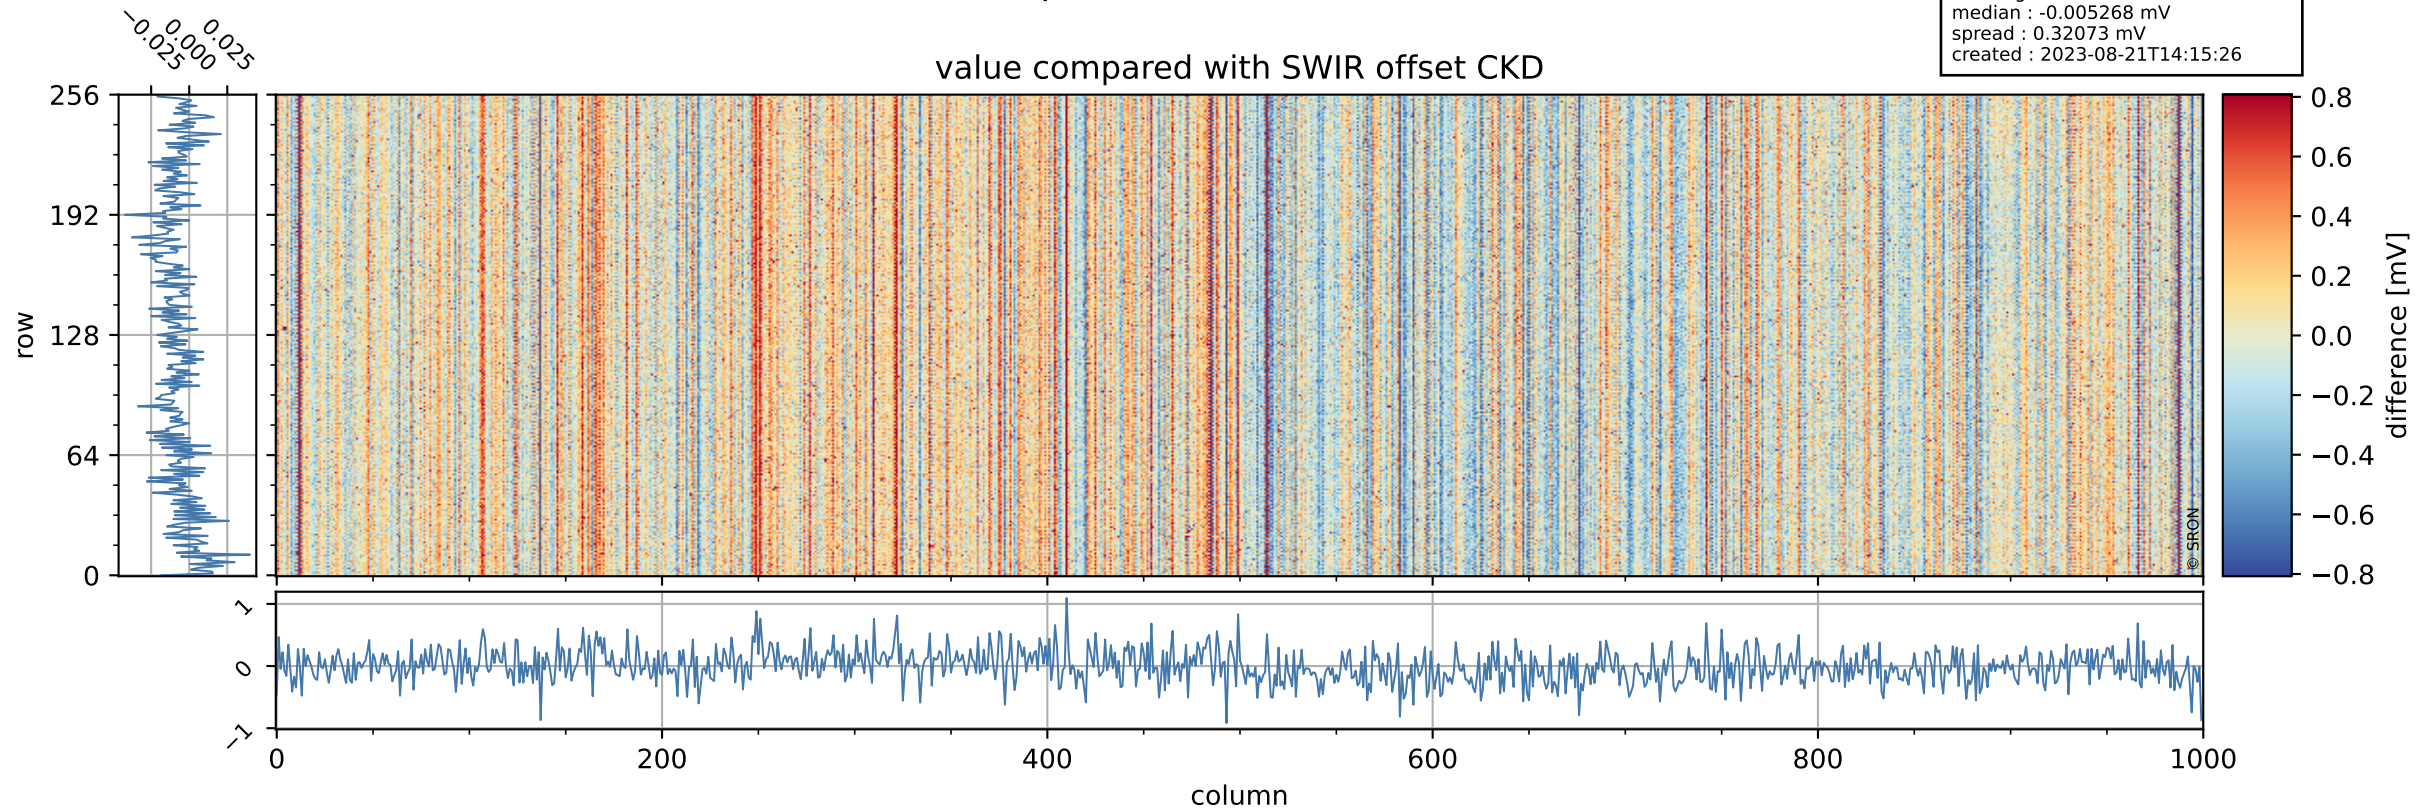

Tropomi SWIR offset (official)

orbits : 19 in [3562, 3607]
coverage : 2018-06-21 / 2018-06-24
median : 0.52602 V
spread : 0.035939 V
created : 2023-08-21T14:15:25

value detector map

Tropomi SWIR offset (official)

orbits : 19 in [3562, 3607]
coverage : 2018-06-21 / 2018-06-24
median : 33.937 μV
spread : 19.617 μV
created : 2023-08-21T14:15:26

Tropomi SWIR offset (official)

orbits : 19 in [3562, 3607]
coverage : 2018-06-21 / 2018-06-24
median : -0.005268 mV
spread : 0.32073 mV
created : 2023-08-21T14:15:26

value compared with SWIR offset CKD

Tropomi SWIR offset (official) ground-tracks of Sentinel-5P

orbits : 19 in [3562, 3607]
coverage : 2018-06-21 / 2018-06-24
created : 2023-08-21T14:15:26

Tropomi SWIR offset (official)

orbits : [2827, 3607]
coverage : 2018-04-30 / 2018-06-24
created : 2023-08-21T14:15:26

trend of detector median & temperatures