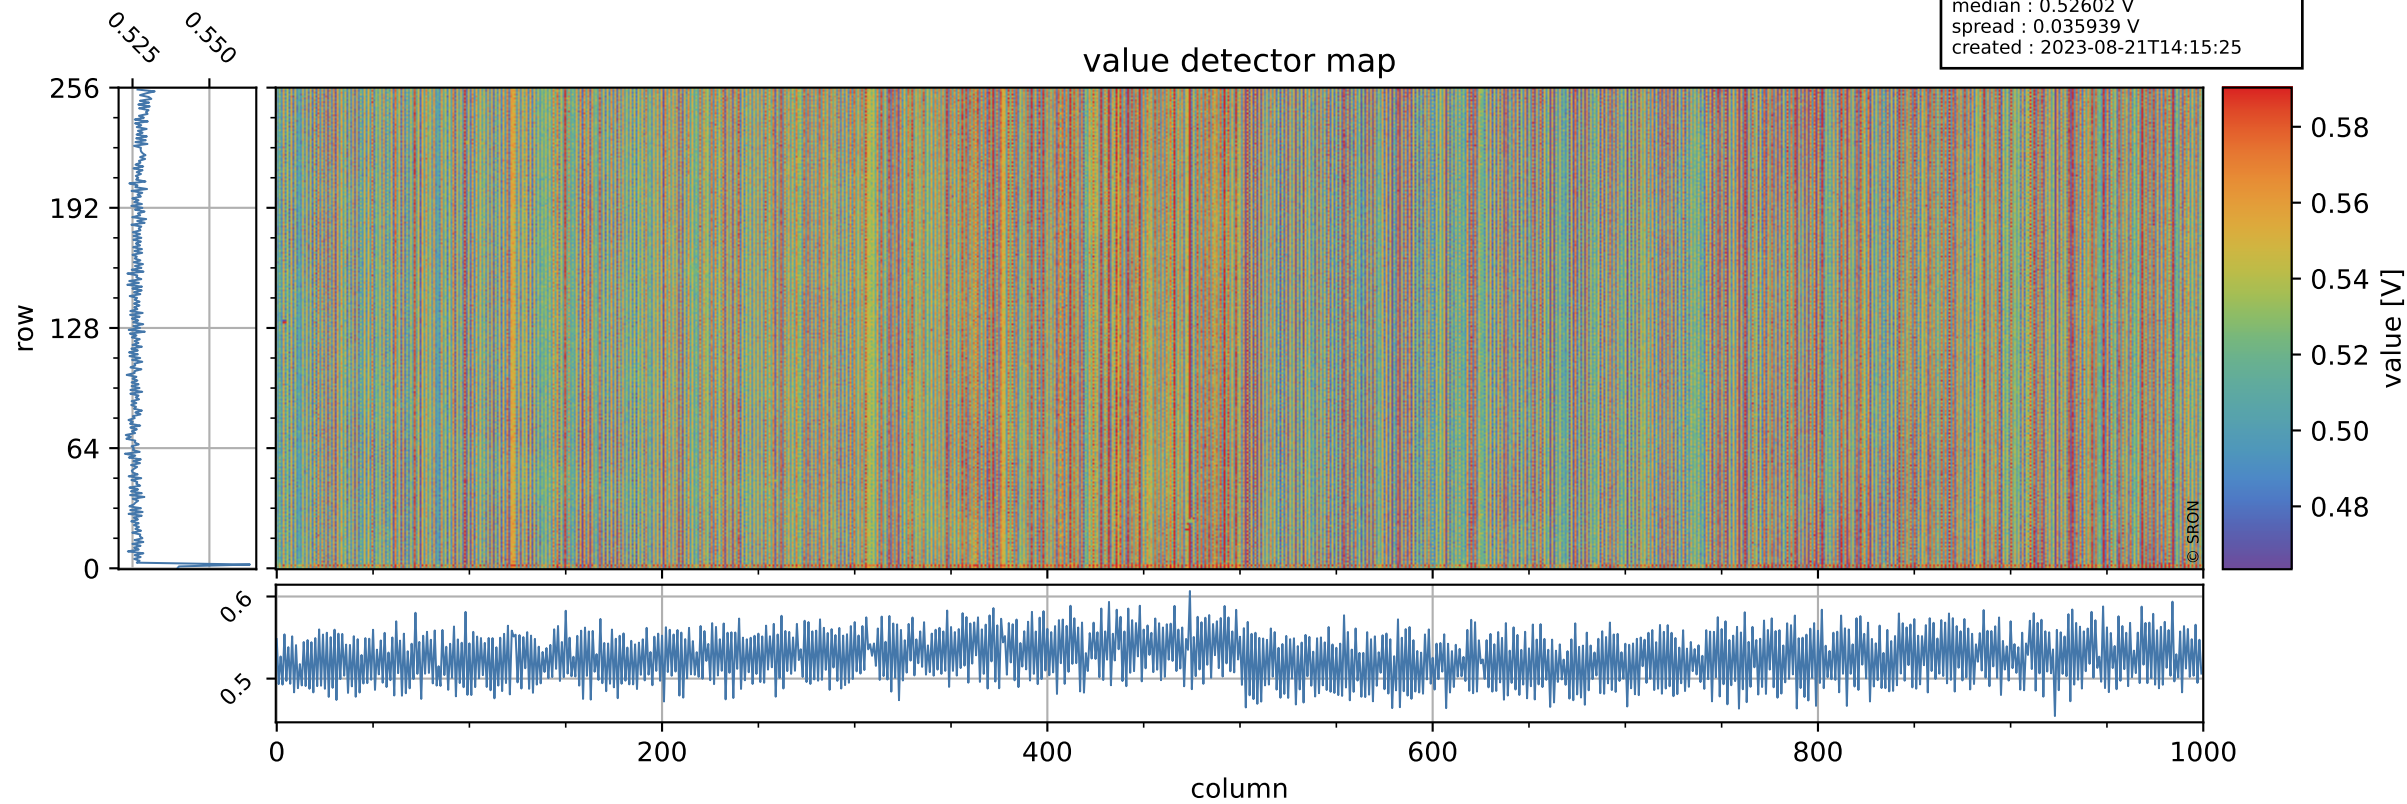

Tropomi SWIR offset (official)

orbits : 19 in [3562, 3607]
coverage : 2018-06-21 / 2018-06-24
median : 0.52602 V
spread : 0.035939 V
created : 2023-08-21T14:15:25

value detector map

Tropomi SWIR offset (official)

orbits : 19 in [3562, 3607]
coverage : 2018-06-21 / 2018-06-24
median : 33.937 μV
spread : 19.617 μV
created : 2023-08-21T14:15:26

Tropomi SWIR offset (official)

orbits : 19 in [3562, 3607]
coverage : 2018-06-21 / 2018-06-24
median : -0.005268 mV
spread : 0.32073 mV
created : 2023-08-21T14:15:26

value compared with SWIR offset CKD

Tropomi SWIR offset (official) ground-tracks of Sentinel-5P

orbits : 19 in [3562, 3607]
coverage : 2018-06-21 / 2018-06-24
created : 2023-08-21T14:15:26

Tropomi SWIR offset (official)

orbits : [2827, 3607]
coverage : 2018-04-30 / 2018-06-24
created : 2023-08-21T14:15:26

trend of detector median & temperatures