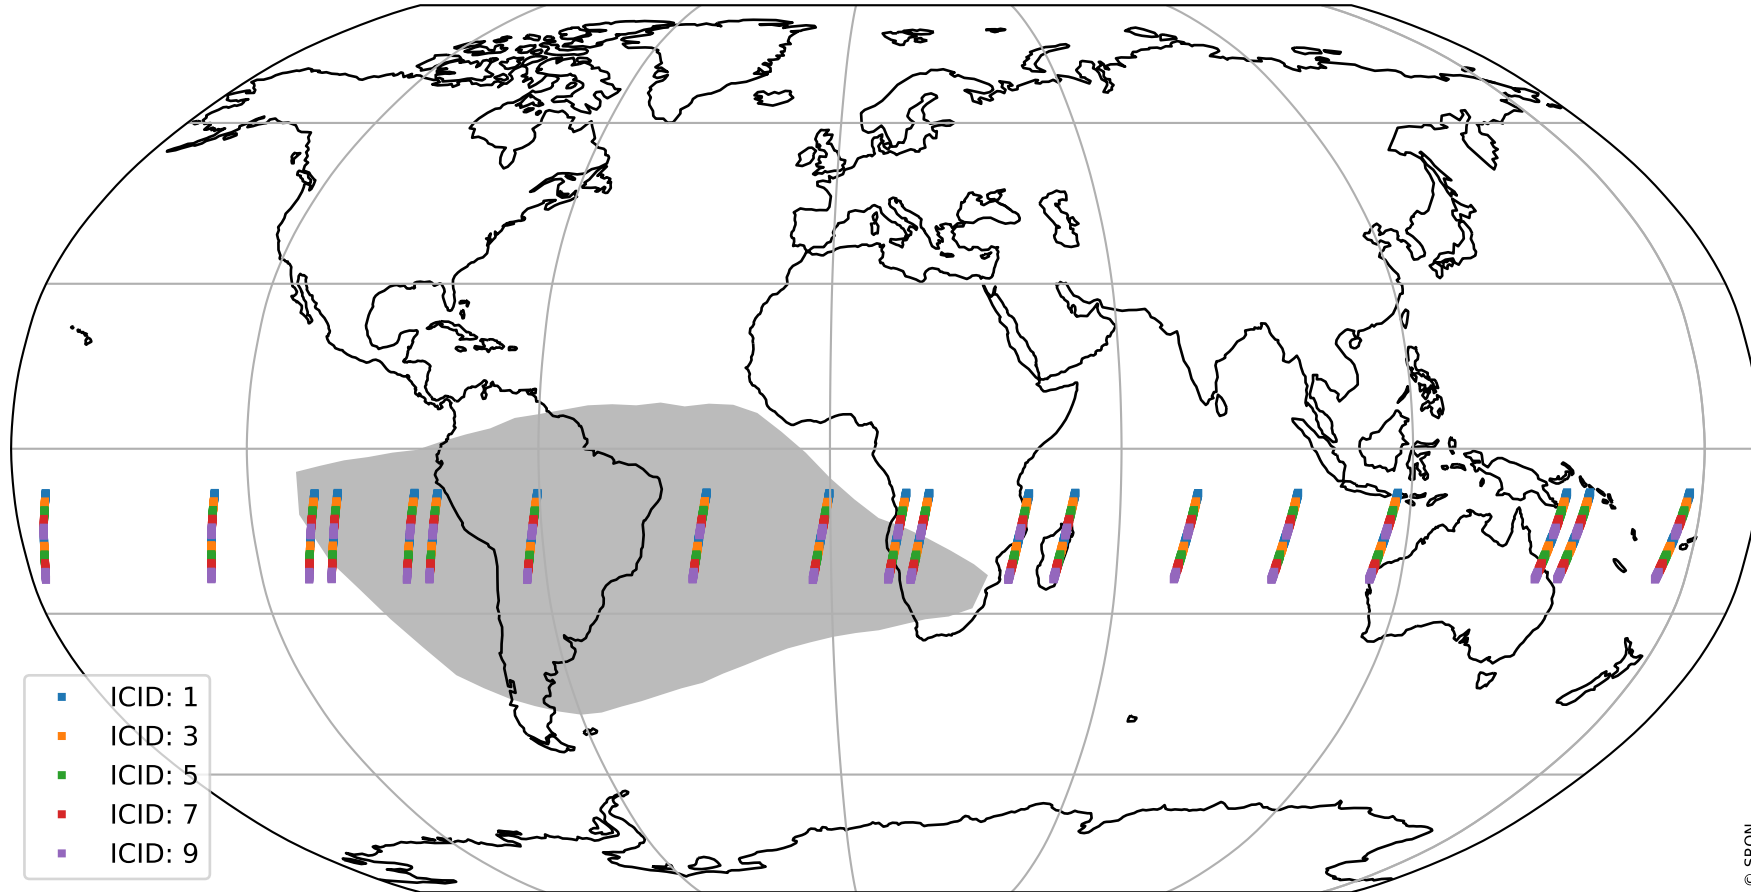

Tropomi SWIR offset (official)

orbits : 19 in [3562, 3607]
coverage : 2018-06-21 / 2018-06-24
median : 0.52602 V
spread : 0.035939 V
created : 2023-08-21T14:15:25

value detector map

Tropomi SWIR offset (official)

orbits : 19 in [3562, 3607]
coverage : 2018-06-21 / 2018-06-24
median : 33.937 μV
spread : 19.617 μV
created : 2023-08-21T14:15:26

Tropomi SWIR offset (official)

orbits : 19 in [3562, 3607]
coverage : 2018-06-21 / 2018-06-24
median : -0.005268 mV
spread : 0.32073 mV
created : 2023-08-21T14:15:26

value compared with SWIR offset CKD

Tropomi SWIR offset (official) ground-tracks of Sentinel-5P

orbits : 19 in [3562, 3607]
coverage : 2018-06-21 / 2018-06-24
created : 2023-08-21T14:15:26

Tropomi SWIR offset (official)

orbits : [2827, 3607]
coverage : 2018-04-30 / 2018-06-24
created : 2023-08-21T14:15:26

trend of detector median & temperatures