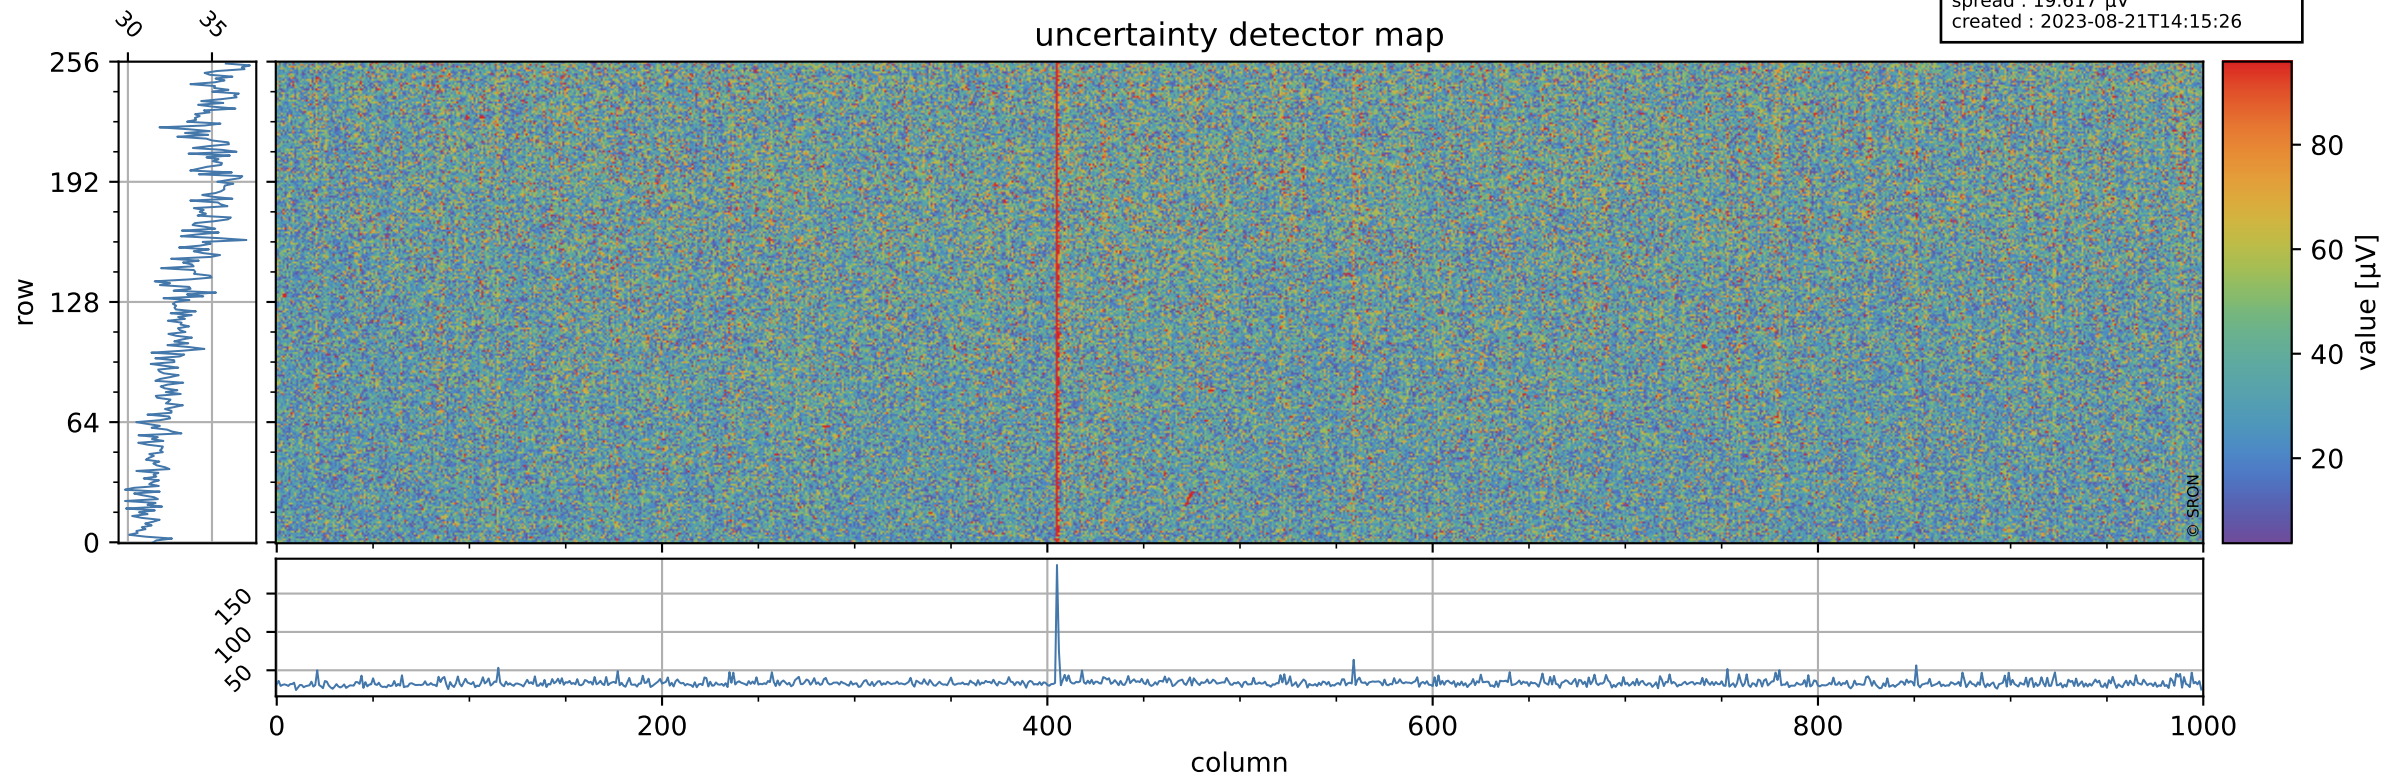

Tropomi SWIR offset (official)

orbits : 19 in [3562, 3607]
coverage : 2018-06-21 / 2018-06-24
median : 0.52602 V
spread : 0.035939 V
created : 2023-08-21T14:15:25

value detector map

Tropomi SWIR offset (official)

orbits : 19 in [3562, 3607]
coverage : 2018-06-21 / 2018-06-24
median : 33.937 μV
spread : 19.617 μV
created : 2023-08-21T14:15:26

Tropomi SWIR offset (official)

orbits : 19 in [3562, 3607]
coverage : 2018-06-21 / 2018-06-24
median : -0.005268 mV
spread : 0.32073 mV
created : 2023-08-21T14:15:26

value compared with SWIR offset CKD

Tropomi SWIR offset (official) ground-tracks of Sentinel-5P

orbits : 19 in [3562, 3607]
coverage : 2018-06-21 / 2018-06-24
created : 2023-08-21T14:15:26

Tropomi SWIR offset (official)

orbits : [2827, 3607]
coverage : 2018-04-30 / 2018-06-24
created : 2023-08-21T14:15:26

trend of detector median & temperatures