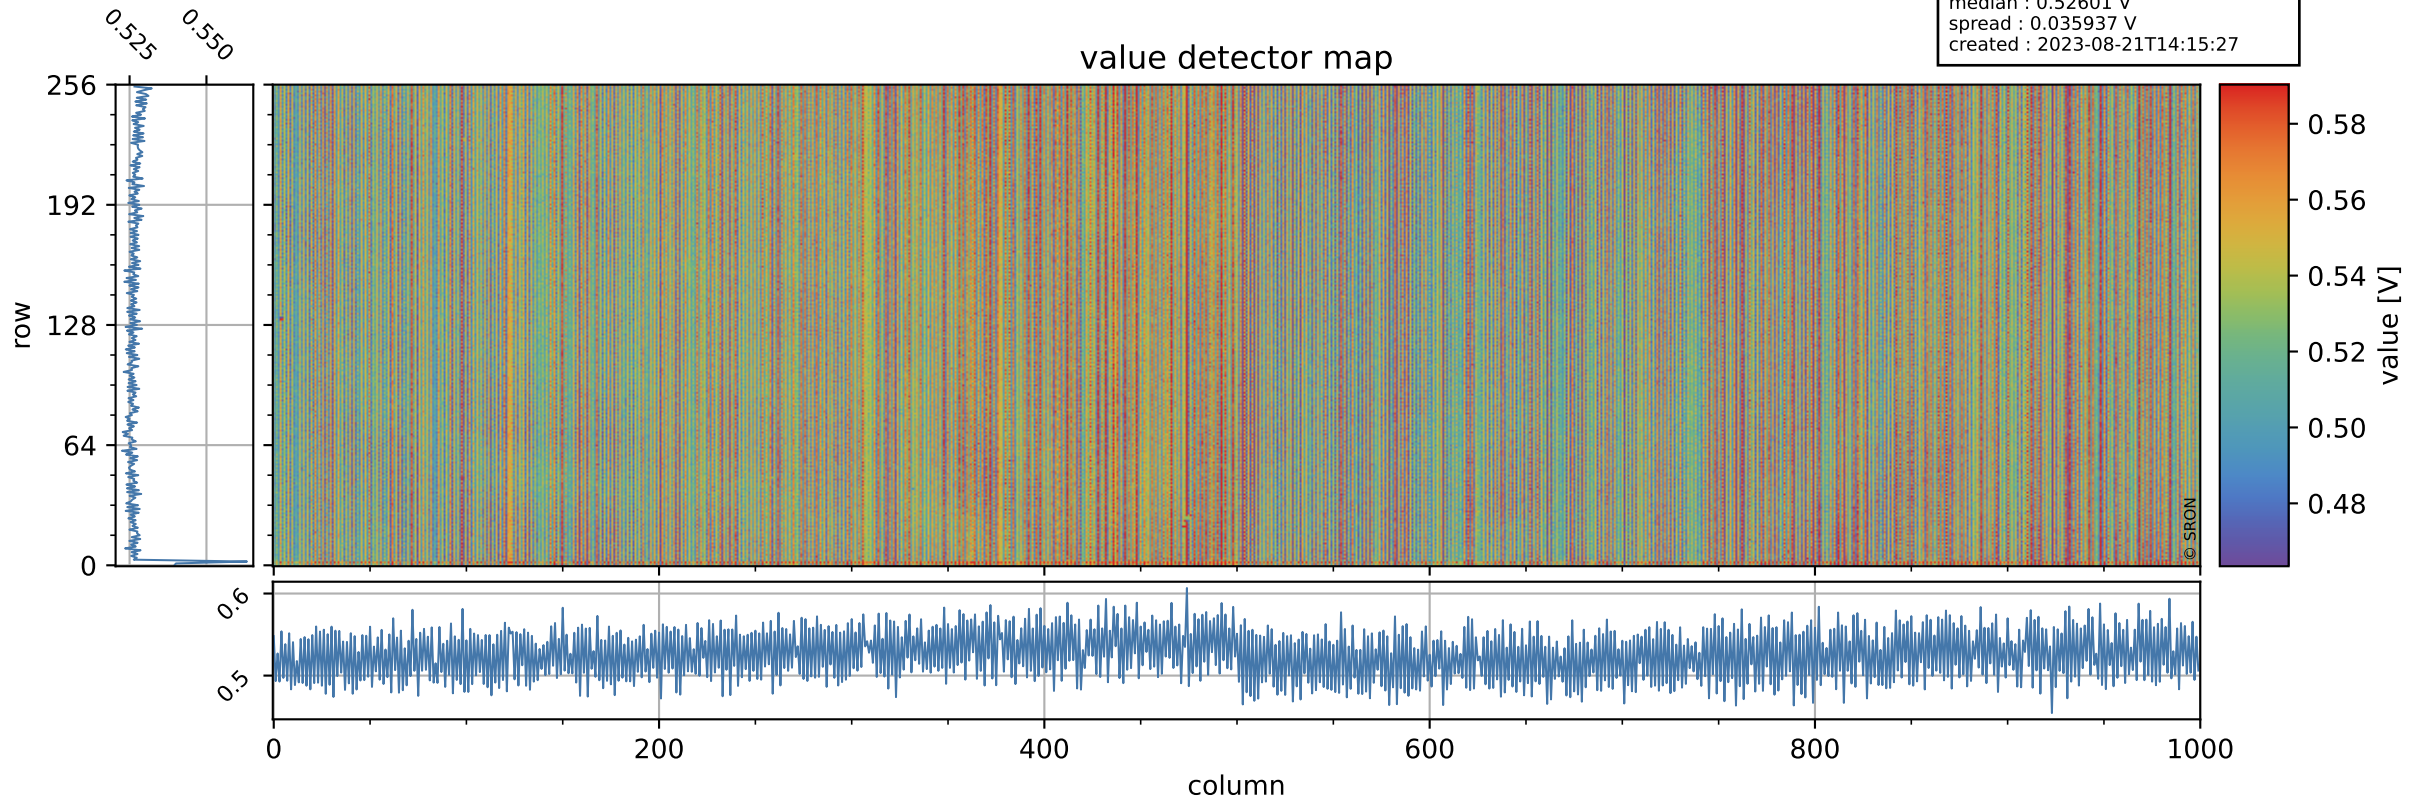

Tropomi SWIR offset (official)

orbits : 19 in [3577, 3622]
coverage : 2018-06-22 / 2018-06-25
median : 0.52601 V
spread : 0.035937 V
created : 2023-08-21T14:15:27

value detector map

Tropomi SWIR offset (official)

orbits : 19 in [3577, 3622]
coverage : 2018-06-22 / 2018-06-25
median : 33.115 μV
spread : 19.475 μV
created : 2023-08-21T14:15:27

Tropomi SWIR offset (official)

orbits : 19 in [3577, 3622]
coverage : 2018-06-22 / 2018-06-25
median : -0.0074488 mV
spread : 0.32259 mV
created : 2023-08-21T14:15:28

value compared with SWIR offset CKD

Tropomi SWIR offset (official) ground-tracks of Sentinel-5P

orbits : 19 in [3577, 3622]
coverage : 2018-06-22 / 2018-06-25
created : 2023-08-21T14:15:28

Tropomi SWIR offset (official)

orbits : [2827, 3622]
coverage : 2018-04-30 / 2018-06-25
created : 2023-08-21T14:15:28

trend of detector median & temperatures