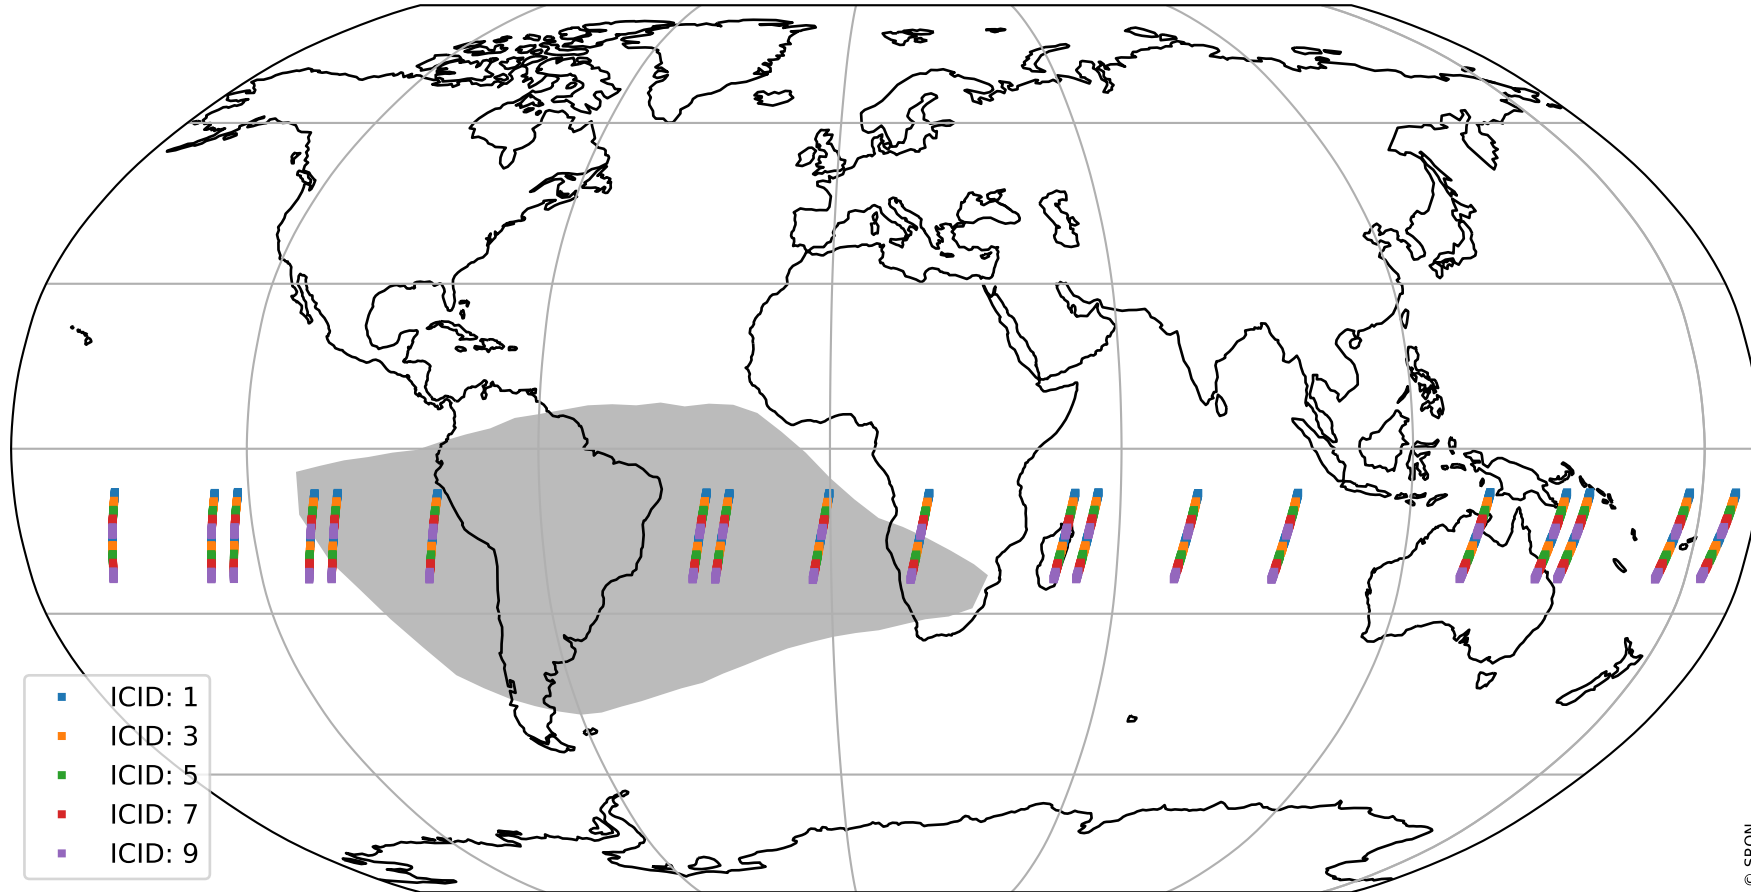

Tropomi SWIR offset (official)

orbits : 19 in [3577, 3622]
coverage : 2018-06-22 / 2018-06-25
median : 0.52601 V
spread : 0.035937 V
created : 2023-08-21T14:15:27

value detector map

Tropomi SWIR offset (official)

orbits : 19 in [3577, 3622]
coverage : 2018-06-22 / 2018-06-25
median : 33.115 μV
spread : 19.475 μV
created : 2023-08-21T14:15:27

Tropomi SWIR offset (official)

orbits : 19 in [3577, 3622]
coverage : 2018-06-22 / 2018-06-25
median : -0.0074488 mV
spread : 0.32259 mV
created : 2023-08-21T14:15:28

value compared with SWIR offset CKD

Tropomi SWIR offset (official) ground-tracks of Sentinel-5P

orbits : 19 in [3577, 3622]
coverage : 2018-06-22 / 2018-06-25
created : 2023-08-21T14:15:28

Tropomi SWIR offset (official)

orbits : [2827, 3622]
coverage : 2018-04-30 / 2018-06-25
created : 2023-08-21T14:15:28

trend of detector median & temperatures