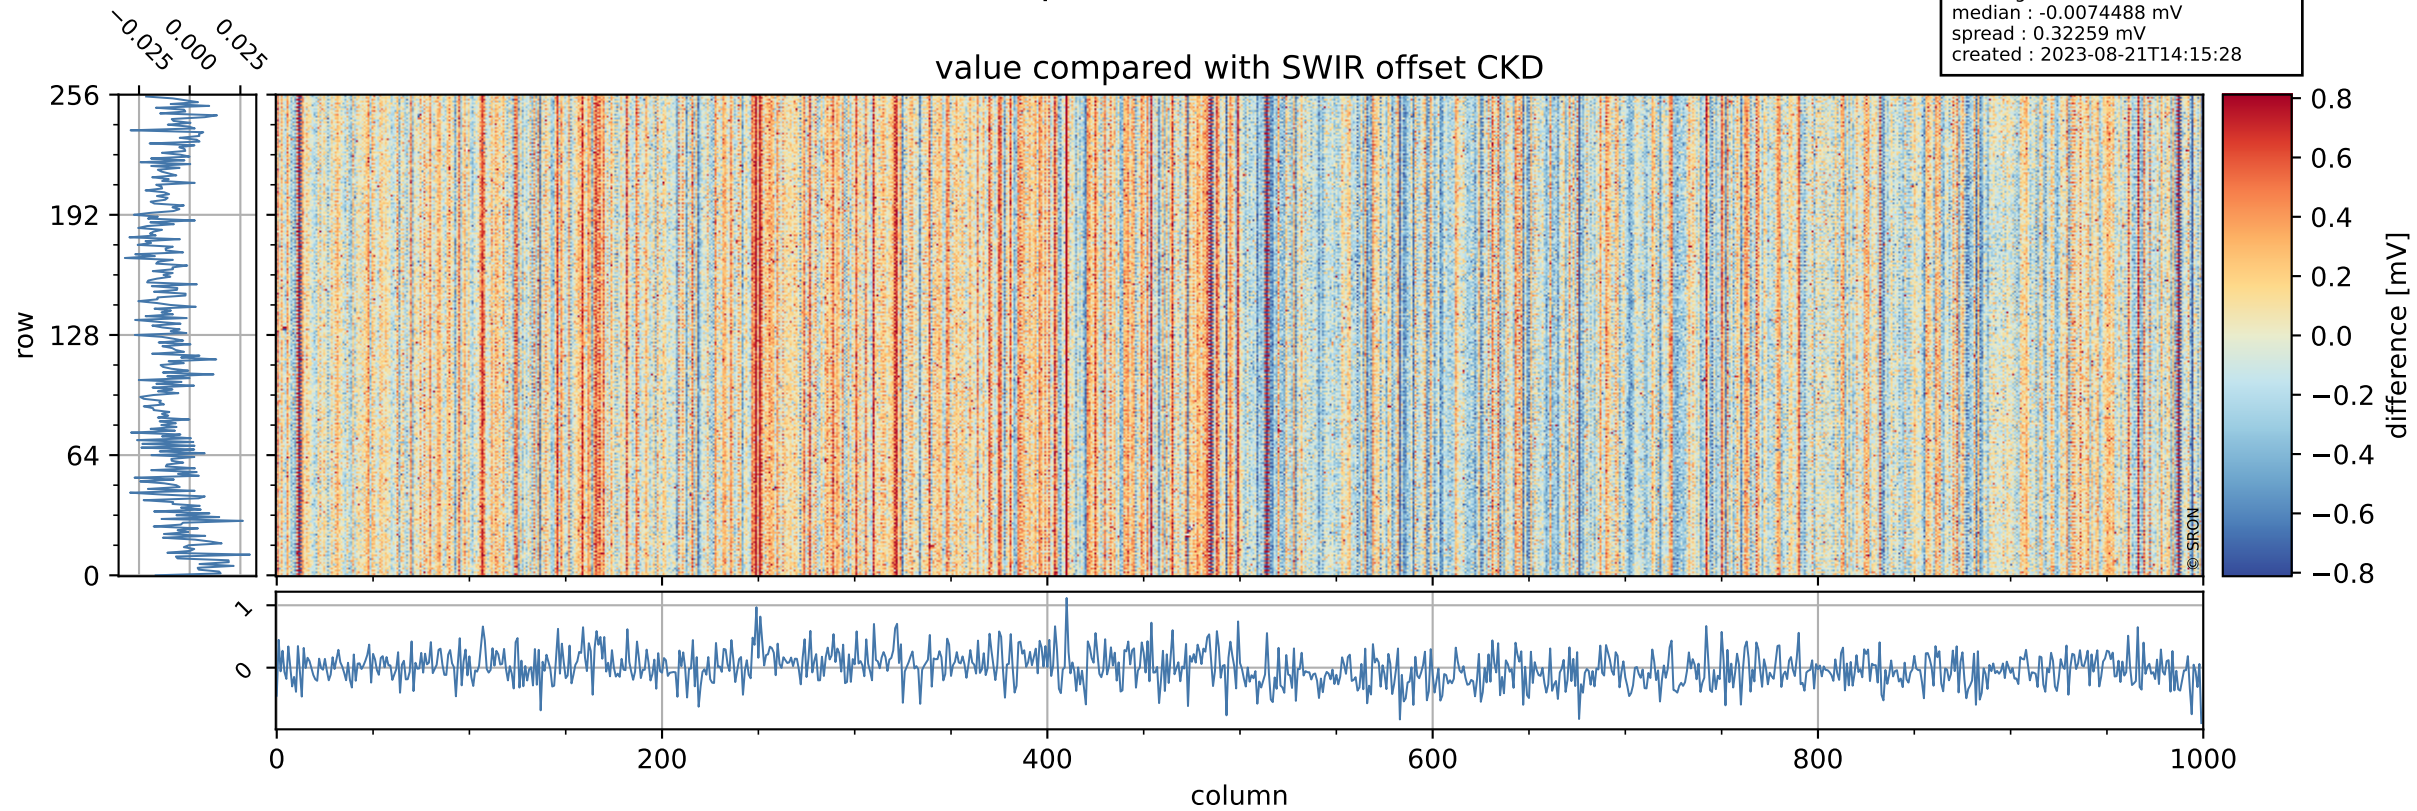

Tropomi SWIR offset (official)

orbits : 19 in [3577, 3622]
coverage : 2018-06-22 / 2018-06-25
median : 0.52601 V
spread : 0.035937 V
created : 2023-08-21T14:15:27

value detector map

Tropomi SWIR offset (official)

orbits : 19 in [3577, 3622]
coverage : 2018-06-22 / 2018-06-25
median : 33.115 μV
spread : 19.475 μV
created : 2023-08-21T14:15:27

Tropomi SWIR offset (official)

orbits : 19 in [3577, 3622]
coverage : 2018-06-22 / 2018-06-25
median : -0.0074488 mV
spread : 0.32259 mV
created : 2023-08-21T14:15:28

value compared with SWIR offset CKD

Tropomi SWIR offset (official) ground-tracks of Sentinel-5P

orbits : 19 in [3577, 3622]
coverage : 2018-06-22 / 2018-06-25
created : 2023-08-21T14:15:28

Tropomi SWIR offset (official)

orbits : [2827, 3622]
coverage : 2018-04-30 / 2018-06-25
created : 2023-08-21T14:15:28

trend of detector median & temperatures