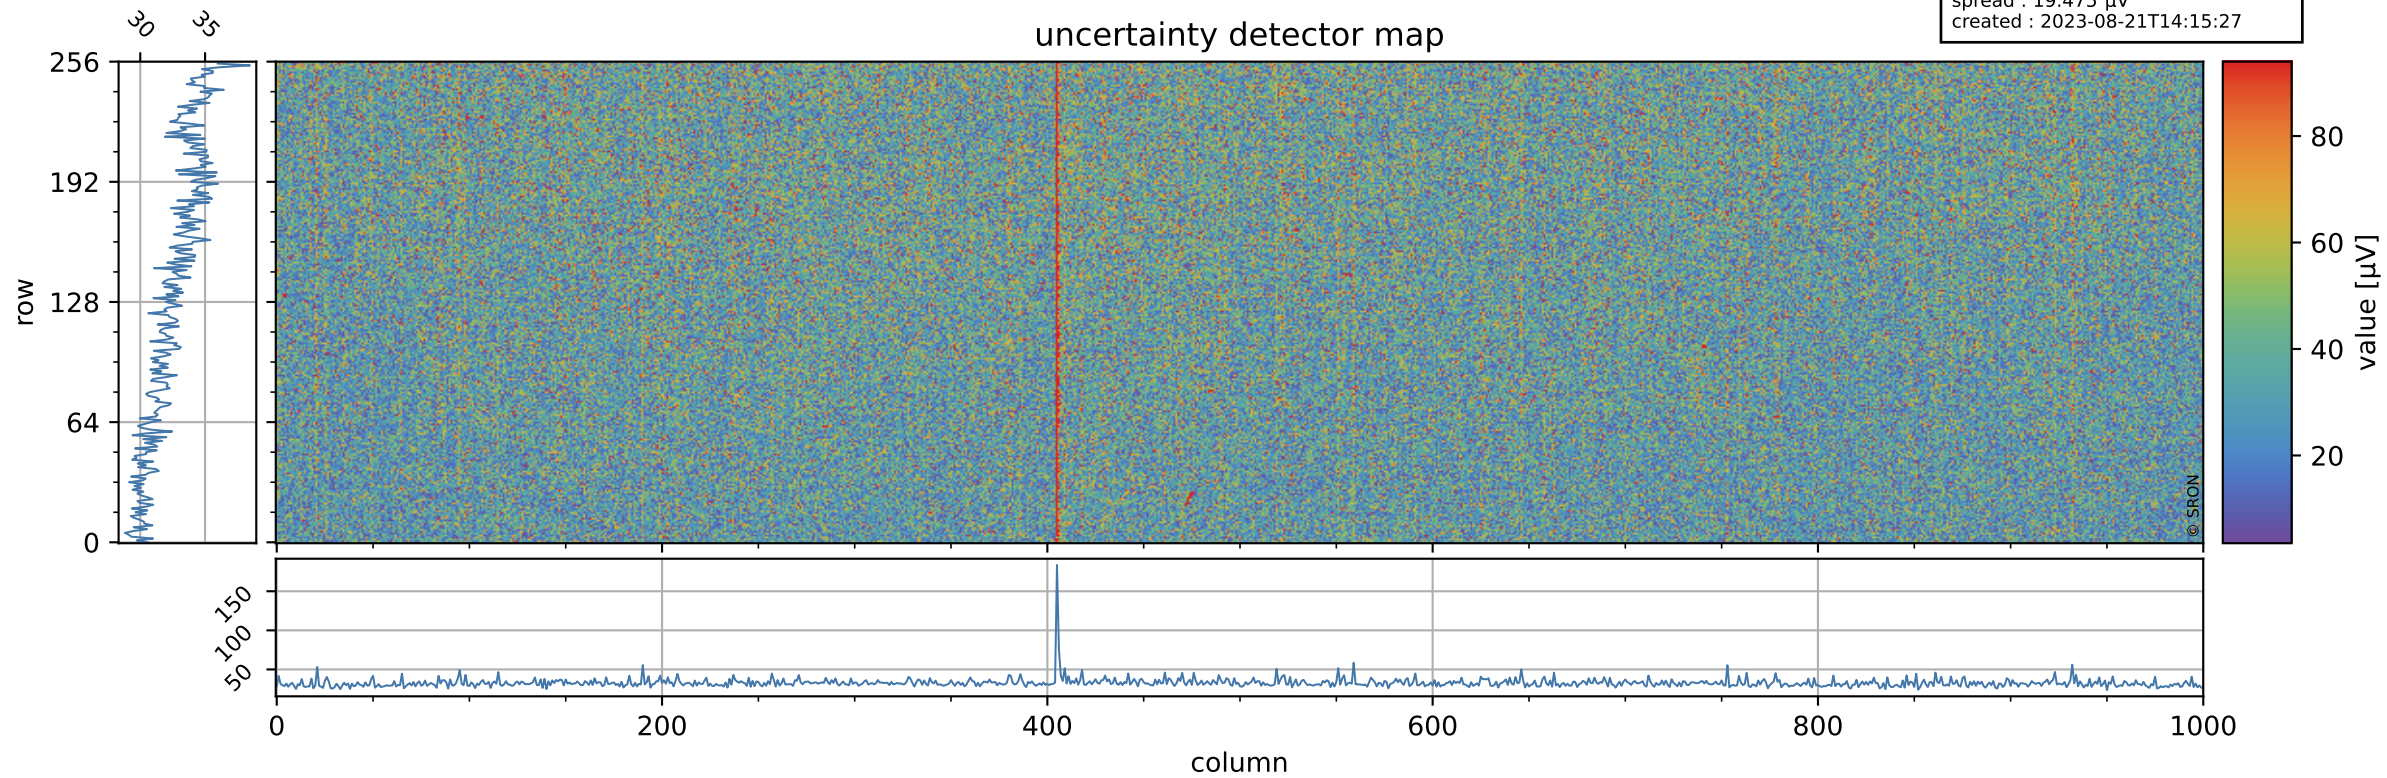

Tropomi SWIR offset (official)

orbits : 19 in [3577, 3622]
coverage : 2018-06-22 / 2018-06-25
median : 0.52601 V
spread : 0.035937 V
created : 2023-08-21T14:15:27

value detector map

Tropomi SWIR offset (official)

orbits : 19 in [3577, 3622]
coverage : 2018-06-22 / 2018-06-25
median : 33.115 μV
spread : 19.475 μV
created : 2023-08-21T14:15:27

Tropomi SWIR offset (official)

orbits : 19 in [3577, 3622]
coverage : 2018-06-22 / 2018-06-25
median : -0.0074488 mV
spread : 0.32259 mV
created : 2023-08-21T14:15:28

value compared with SWIR offset CKD

Tropomi SWIR offset (official) ground-tracks of Sentinel-5P

orbits : 19 in [3577, 3622]
coverage : 2018-06-22 / 2018-06-25
created : 2023-08-21T14:15:28

Tropomi SWIR offset (official)

orbits : [2827, 3622]
coverage : 2018-04-30 / 2018-06-25
created : 2023-08-21T14:15:28

trend of detector median & temperatures