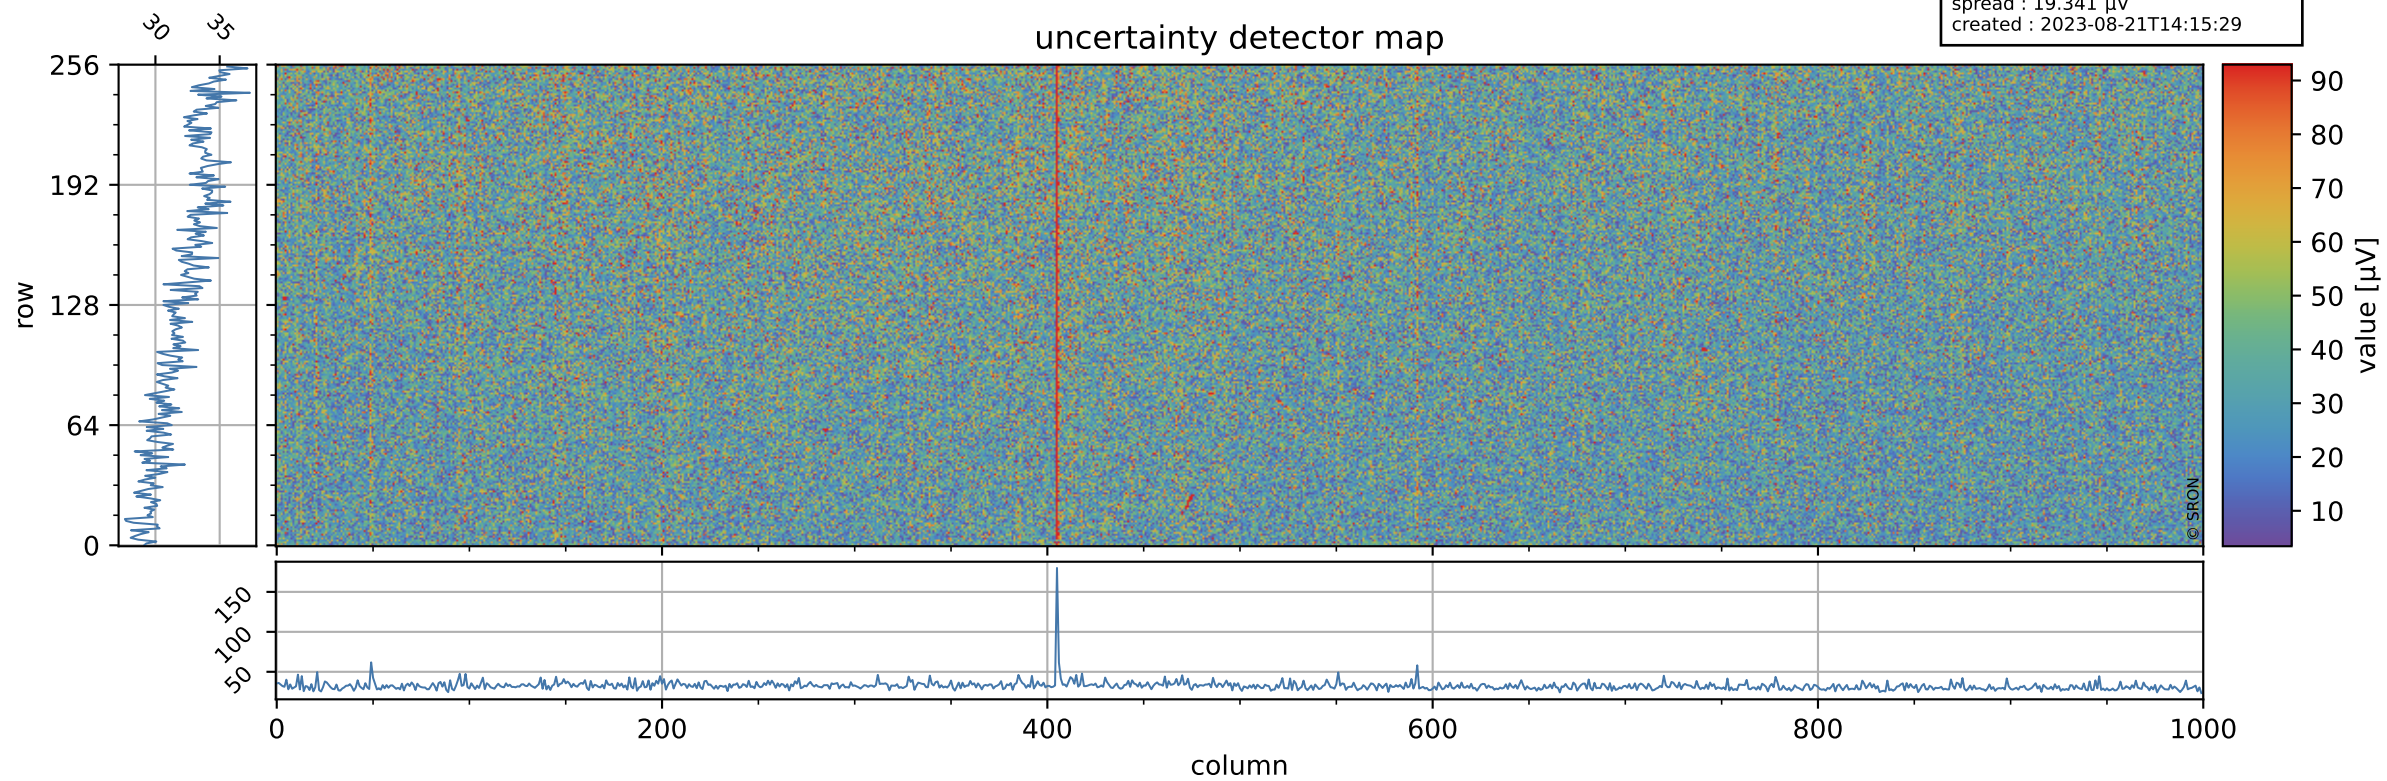

Tropomi SWIR offset (official)

orbits : 20 in [3592, 3637]
coverage : 2018-06-23 / 2018-06-26
median : 0.52602 V
spread : 0.035937 V
created : 2023-08-21T14:15:29

value detector map

Tropomi SWIR offset (official)

orbits : 20 in [3592, 3637]
coverage : 2018-06-23 / 2018-06-26
median : 32.658 μV
spread : 19.341 μV
created : 2023-08-21T14:15:29

Tropomi SWIR offset (official)

orbits : 20 in [3592, 3637]
coverage : 2018-06-23 / 2018-06-26
median : -0.0026257 mV
spread : 0.32325 mV
created : 2023-08-21T14:15:29

value compared with SWIR offset CKD

Tropomi SWIR offset (official) ground-tracks of Sentinel-5P

orbits : 20 in [3592, 3637]
coverage : 2018-06-23 / 2018-06-26
created : 2023-08-21T14:15:30

Tropomi SWIR offset (official)

orbits : [2827, 3637]
coverage : 2018-04-30 / 2018-06-26
created : 2023-08-21T14:15:30

trend of detector median & temperatures