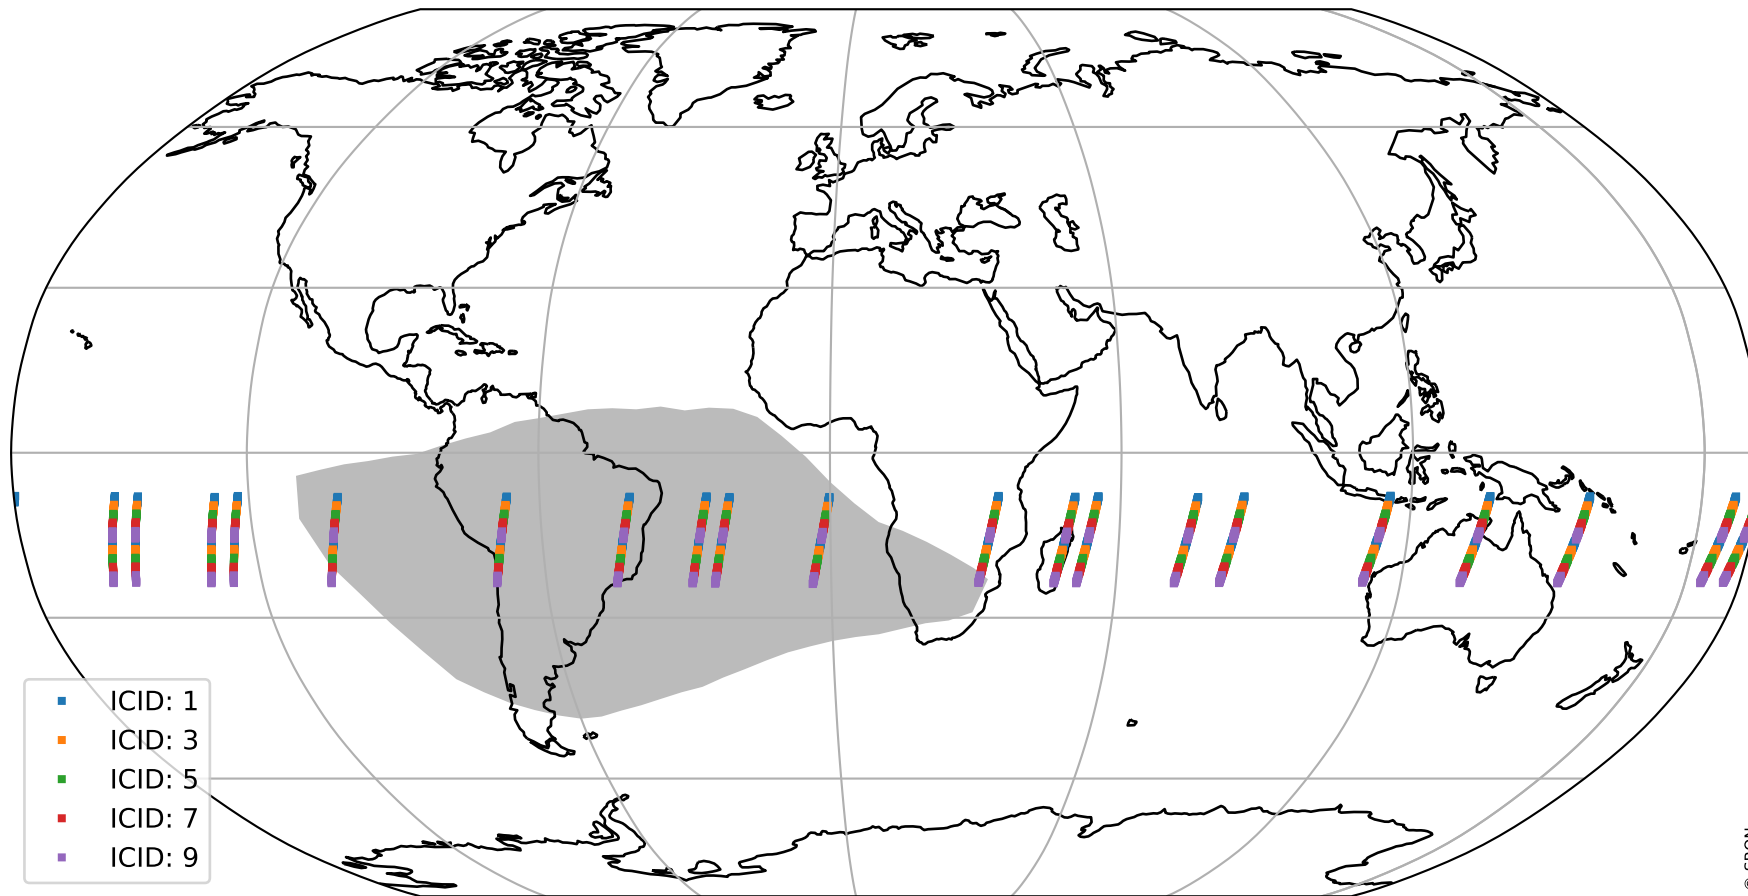

Tropomi SWIR offset (official)

orbits : 20 in [3592, 3637]
coverage : 2018-06-23 / 2018-06-26
median : 0.52602 V
spread : 0.035937 V
created : 2023-08-21T14:15:29

value detector map

Tropomi SWIR offset (official)

orbits : 20 in [3592, 3637]
coverage : 2018-06-23 / 2018-06-26
median : 32.658 μV
spread : 19.341 μV
created : 2023-08-21T14:15:29

Tropomi SWIR offset (official)

orbits : 20 in [3592, 3637]
coverage : 2018-06-23 / 2018-06-26
median : -0.0026257 mV
spread : 0.32325 mV
created : 2023-08-21T14:15:29

value compared with SWIR offset CKD

Tropomi SWIR offset (official) ground-tracks of Sentinel-5P

orbits : 20 in [3592, 3637]
coverage : 2018-06-23 / 2018-06-26
created : 2023-08-21T14:15:30

Tropomi SWIR offset (official)

orbits : [2827, 3637]
coverage : 2018-04-30 / 2018-06-26
created : 2023-08-21T14:15:30

trend of detector median & temperatures