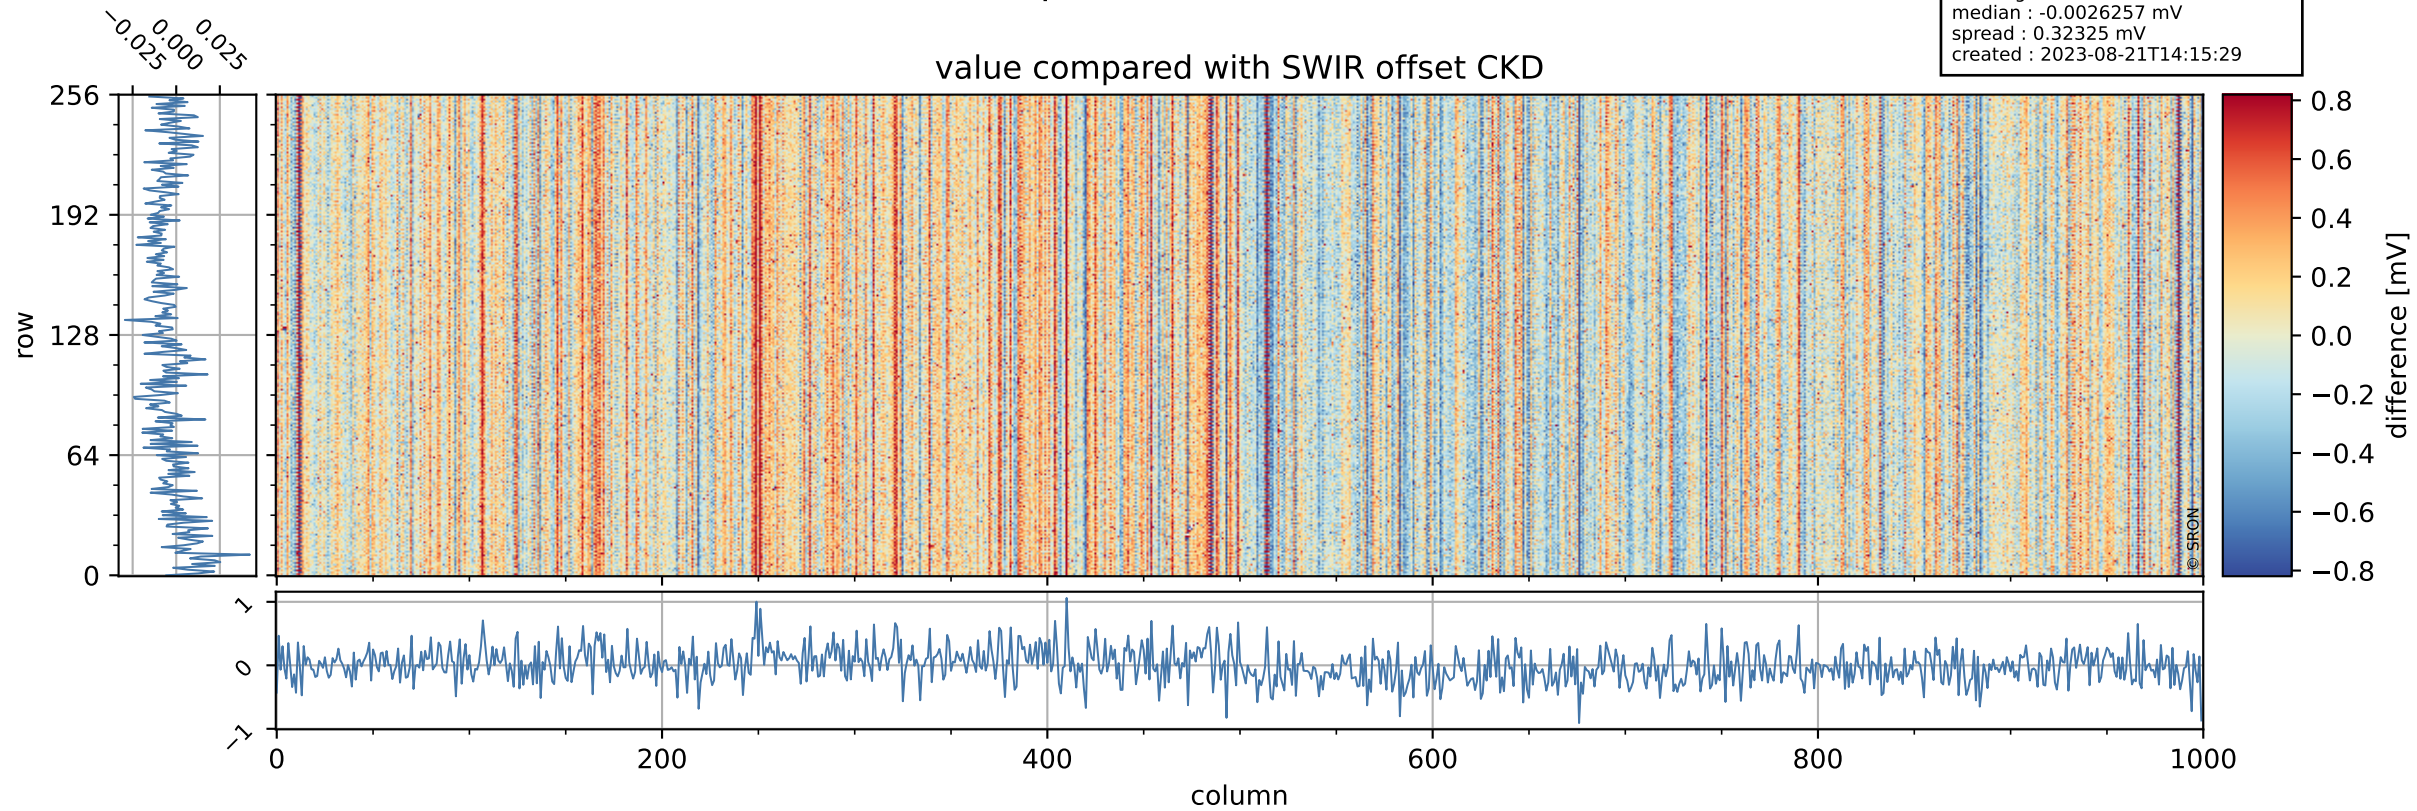

Tropomi SWIR offset (official)

orbits : 20 in [3592, 3637]
coverage : 2018-06-23 / 2018-06-26
median : 0.52602 V
spread : 0.035937 V
created : 2023-08-21T14:15:29

value detector map

Tropomi SWIR offset (official)

orbits : 20 in [3592, 3637]
coverage : 2018-06-23 / 2018-06-26
median : 32.658 μV
spread : 19.341 μV
created : 2023-08-21T14:15:29

Tropomi SWIR offset (official)

orbits : 20 in [3592, 3637]
coverage : 2018-06-23 / 2018-06-26
median : -0.0026257 mV
spread : 0.32325 mV
created : 2023-08-21T14:15:29

value compared with SWIR offset CKD

Tropomi SWIR offset (official) ground-tracks of Sentinel-5P

orbits : 20 in [3592, 3637]
coverage : 2018-06-23 / 2018-06-26
created : 2023-08-21T14:15:30

Tropomi SWIR offset (official)

orbits : [2827, 3637]
coverage : 2018-04-30 / 2018-06-26
created : 2023-08-21T14:15:30

trend of detector median & temperatures