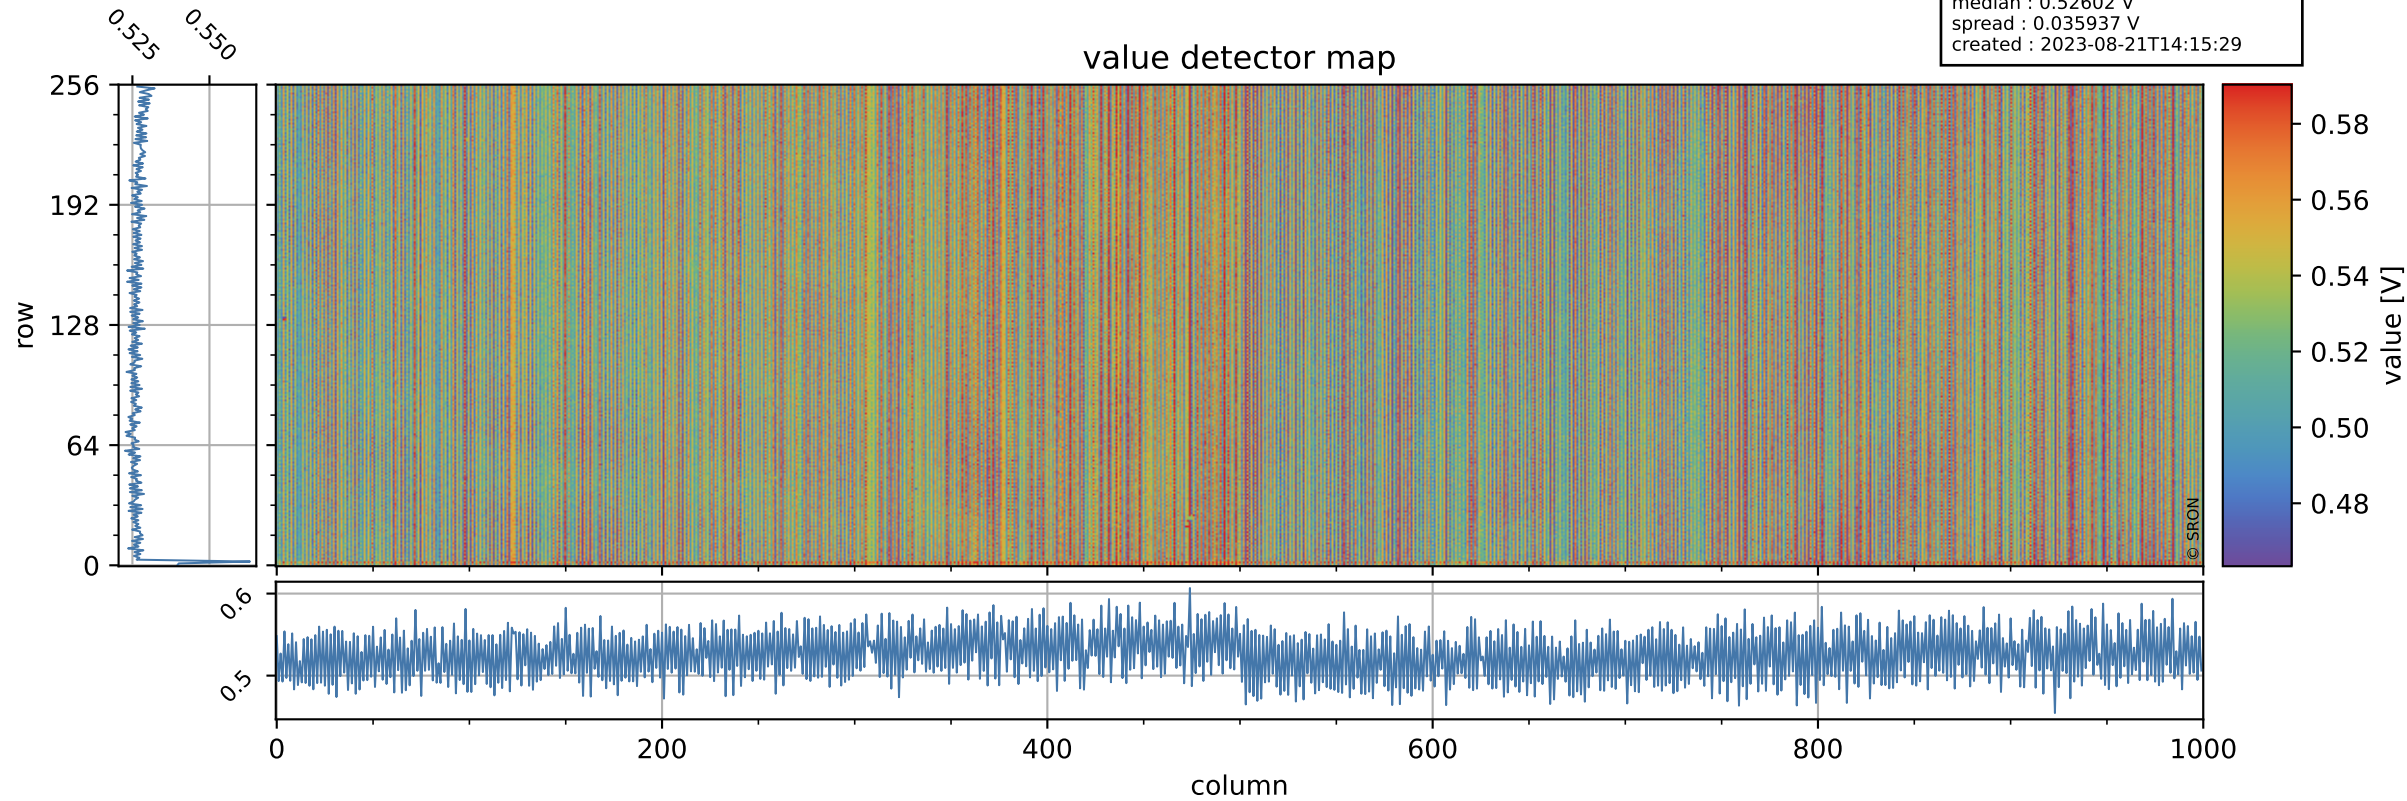

Tropomi SWIR offset (official)

orbits : 20 in [3592, 3637]
coverage : 2018-06-23 / 2018-06-26
median : 0.52602 V
spread : 0.035937 V
created : 2023-08-21T14:15:29

value detector map

Tropomi SWIR offset (official)

orbits : 20 in [3592, 3637]
coverage : 2018-06-23 / 2018-06-26
median : 32.658 μV
spread : 19.341 μV
created : 2023-08-21T14:15:29

Tropomi SWIR offset (official)

orbits : 20 in [3592, 3637]
coverage : 2018-06-23 / 2018-06-26
median : -0.0026257 mV
spread : 0.32325 mV
created : 2023-08-21T14:15:29

value compared with SWIR offset CKD

Tropomi SWIR offset (official) ground-tracks of Sentinel-5P

orbits : 20 in [3592, 3637]
coverage : 2018-06-23 / 2018-06-26
created : 2023-08-21T14:15:30

Tropomi SWIR offset (official)

orbits : [2827, 3637]
coverage : 2018-04-30 / 2018-06-26
created : 2023-08-21T14:15:30

trend of detector median & temperatures