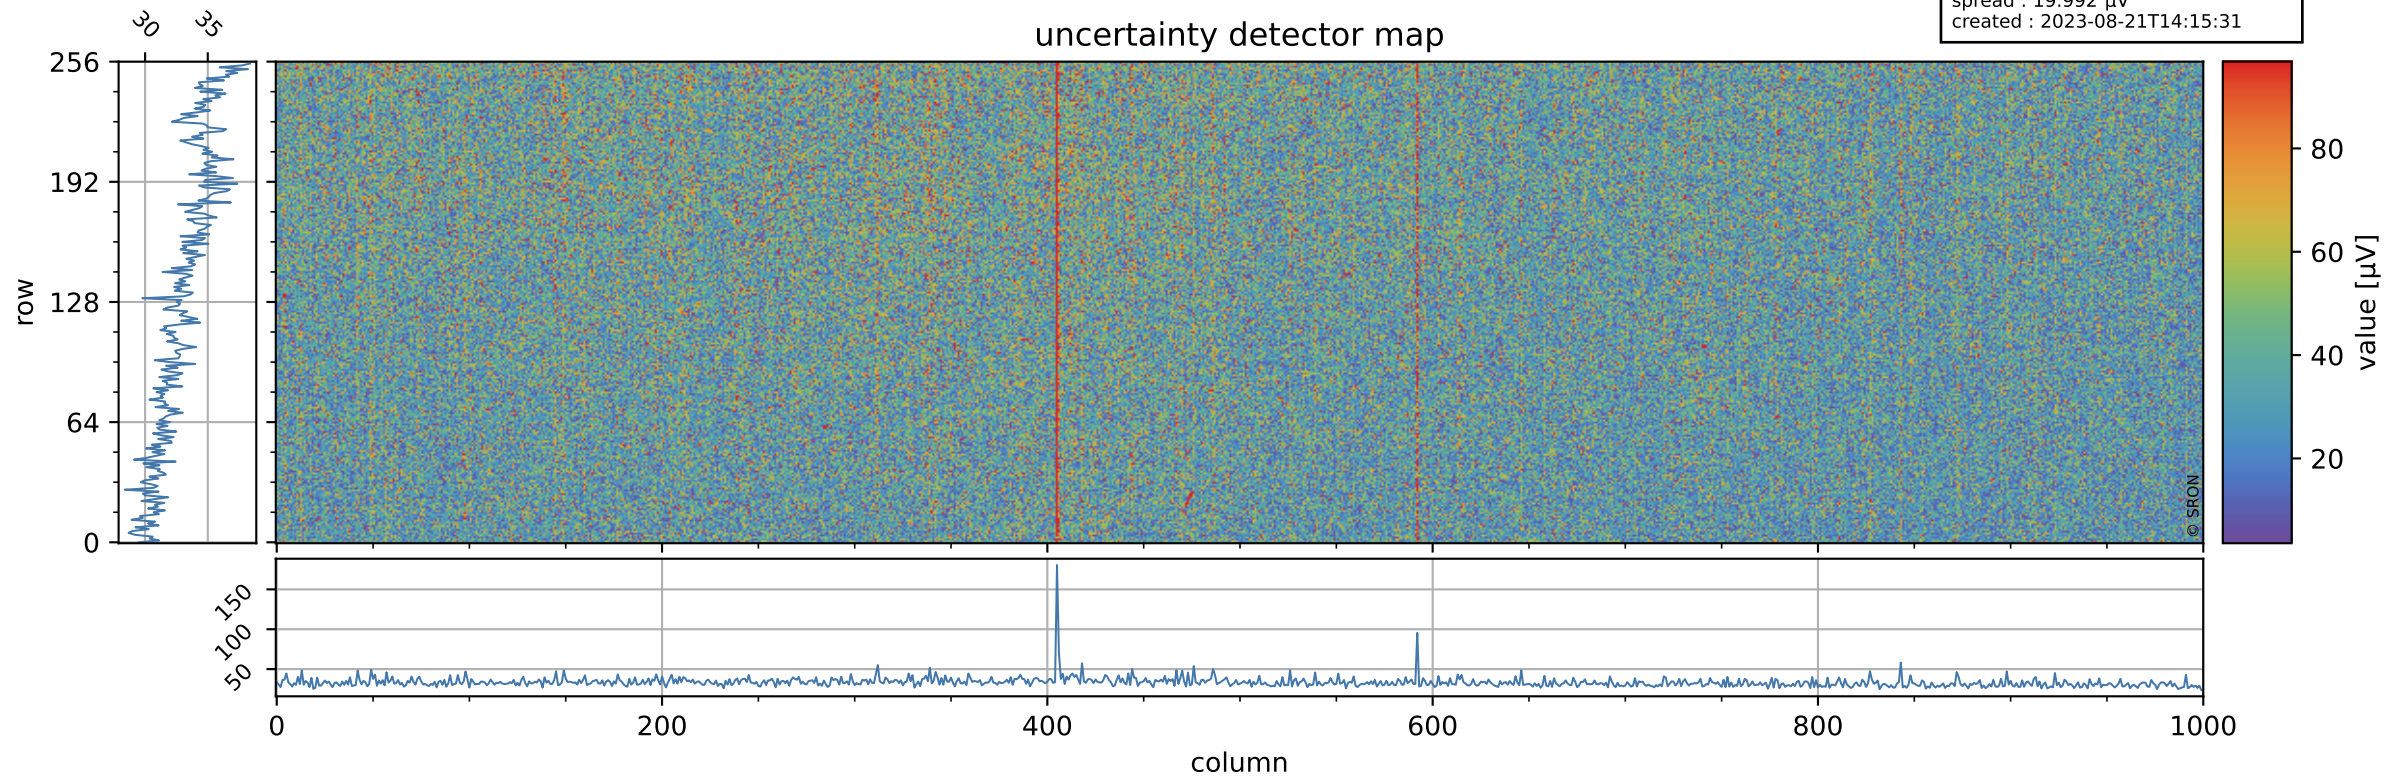

Tropomi SWIR offset (official)

orbits : 19 in [3607, 3652]
coverage : 2018-06-24 / 2018-06-27
median : 0.52601 V
spread : 0.035938 V
created : 2023-08-21T14:15:31

value detector map

Tropomi SWIR offset (official)

orbits : 19 in [3607, 3652]
coverage : 2018-06-24 / 2018-06-27
median : 33.658 μV
spread : 19.992 μV
created : 2023-08-21T14:15:31

Tropomi SWIR offset (official)

orbits : 19 in [3607, 3652]
coverage : 2018-06-24 / 2018-06-27
median : -0.0072591 mV
spread : 0.32294 mV
created : 2023-08-21T14:15:31

value compared with SWIR offset CKD

Tropomi SWIR offset (official) ground-tracks of Sentinel-5P

orbits : 19 in [3607, 3652]
coverage : 2018-06-24 / 2018-06-27
created : 2023-08-21T14:15:32

Tropomi SWIR offset (official)

orbits : [2827, 3652]
coverage : 2018-04-30 / 2018-06-27
created : 2023-08-21T14:15:32

trend of detector median & temperatures