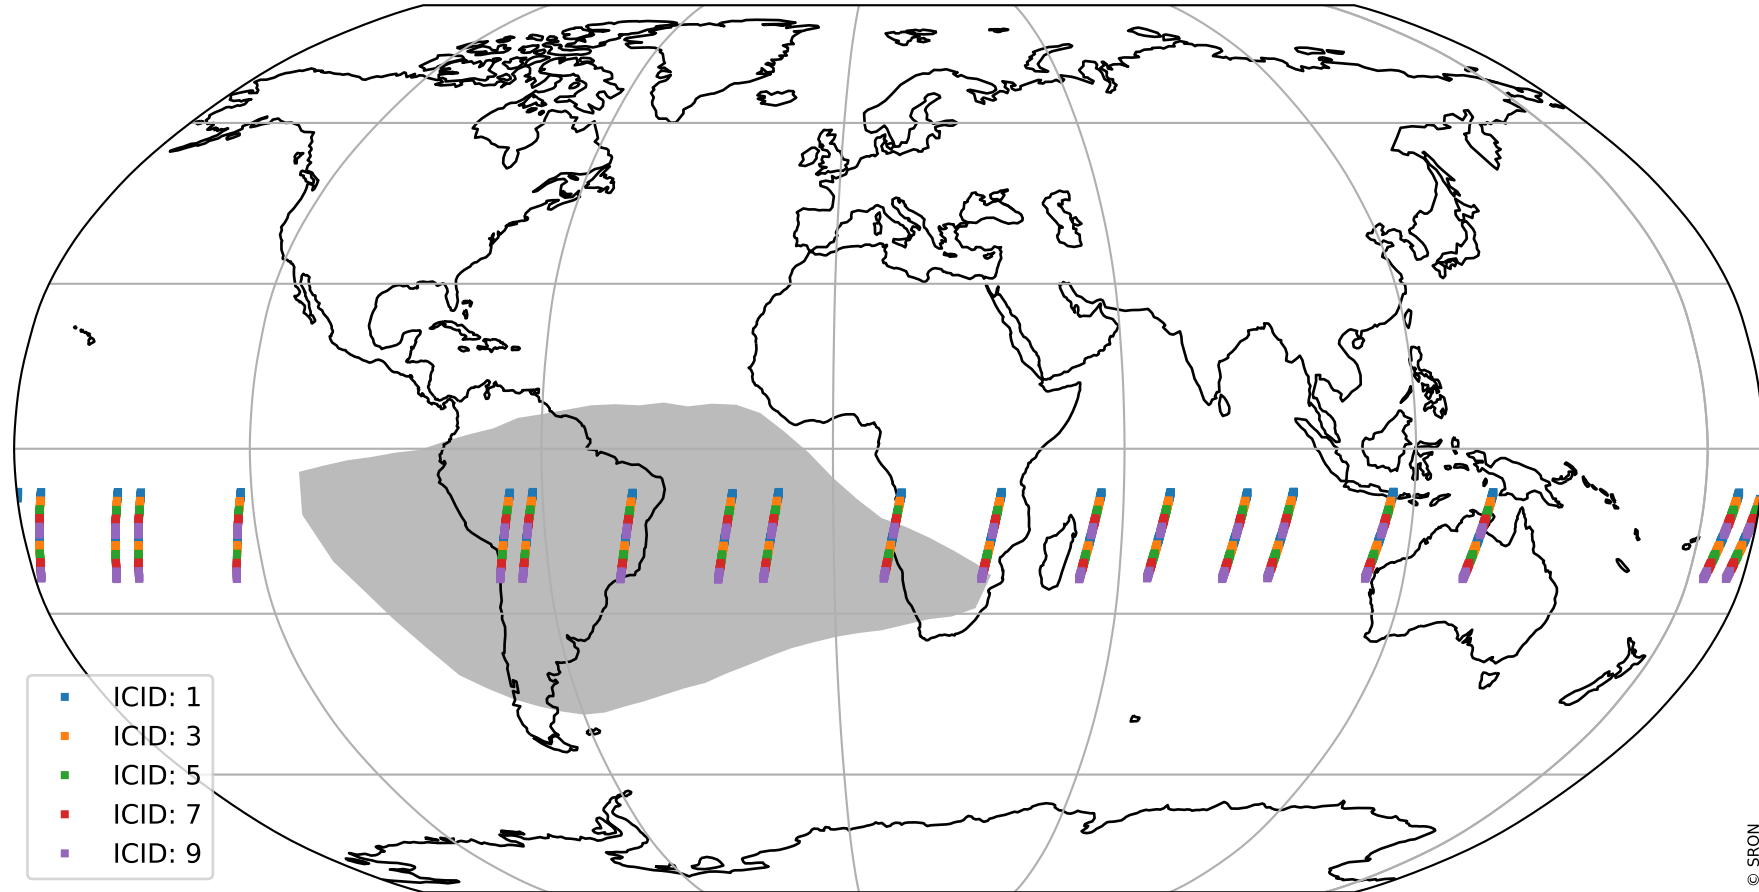

Tropomi SWIR offset (official)

orbits : 19 in [3607, 3652]
coverage : 2018-06-24 / 2018-06-27
median : 0.52601 V
spread : 0.035938 V
created : 2023-08-21T14:15:31

value detector map

Tropomi SWIR offset (official)

orbits : 19 in [3607, 3652]
coverage : 2018-06-24 / 2018-06-27
median : 33.658 μV
spread : 19.992 μV
created : 2023-08-21T14:15:31

Tropomi SWIR offset (official)

orbits : 19 in [3607, 3652]
coverage : 2018-06-24 / 2018-06-27
median : -0.0072591 mV
spread : 0.32294 mV
created : 2023-08-21T14:15:31

value compared with SWIR offset CKD

Tropomi SWIR offset (official) ground-tracks of Sentinel-5P

orbits : 19 in [3607, 3652]
coverage : 2018-06-24 / 2018-06-27
created : 2023-08-21T14:15:32

Tropomi SWIR offset (official)

orbits : [2827, 3652]
coverage : 2018-04-30 / 2018-06-27
created : 2023-08-21T14:15:32

trend of detector median & temperatures