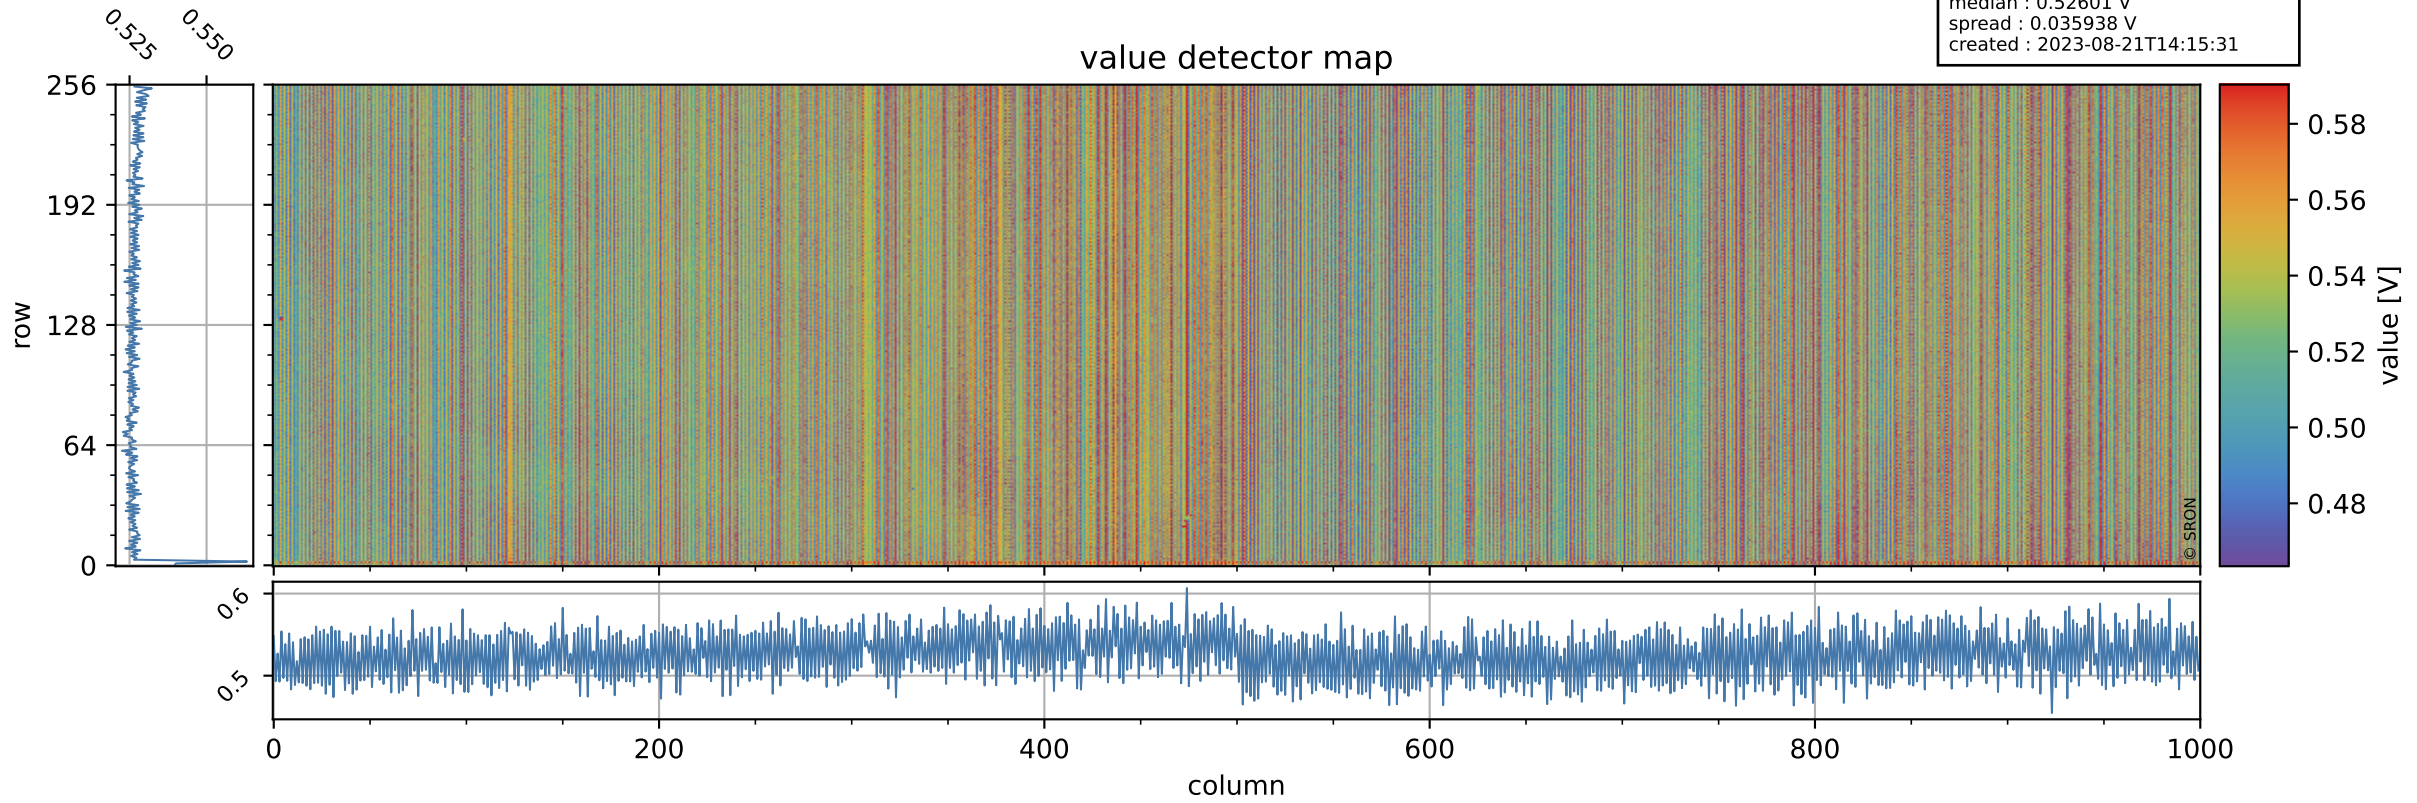

Tropomi SWIR offset (official)

orbits : 19 in [3607, 3652]
coverage : 2018-06-24 / 2018-06-27
median : 0.52601 V
spread : 0.035938 V
created : 2023-08-21T14:15:31

value detector map

Tropomi SWIR offset (official)

orbits : 19 in [3607, 3652]
coverage : 2018-06-24 / 2018-06-27
median : 33.658 μV
spread : 19.992 μV
created : 2023-08-21T14:15:31

Tropomi SWIR offset (official)

orbits : 19 in [3607, 3652]
coverage : 2018-06-24 / 2018-06-27
median : -0.0072591 mV
spread : 0.32294 mV
created : 2023-08-21T14:15:31

value compared with SWIR offset CKD

Tropomi SWIR offset (official) ground-tracks of Sentinel-5P

orbits : 19 in [3607, 3652]
coverage : 2018-06-24 / 2018-06-27
created : 2023-08-21T14:15:32

Tropomi SWIR offset (official)

orbits : [2827, 3652]
coverage : 2018-04-30 / 2018-06-27
created : 2023-08-21T14:15:32

trend of detector median & temperatures