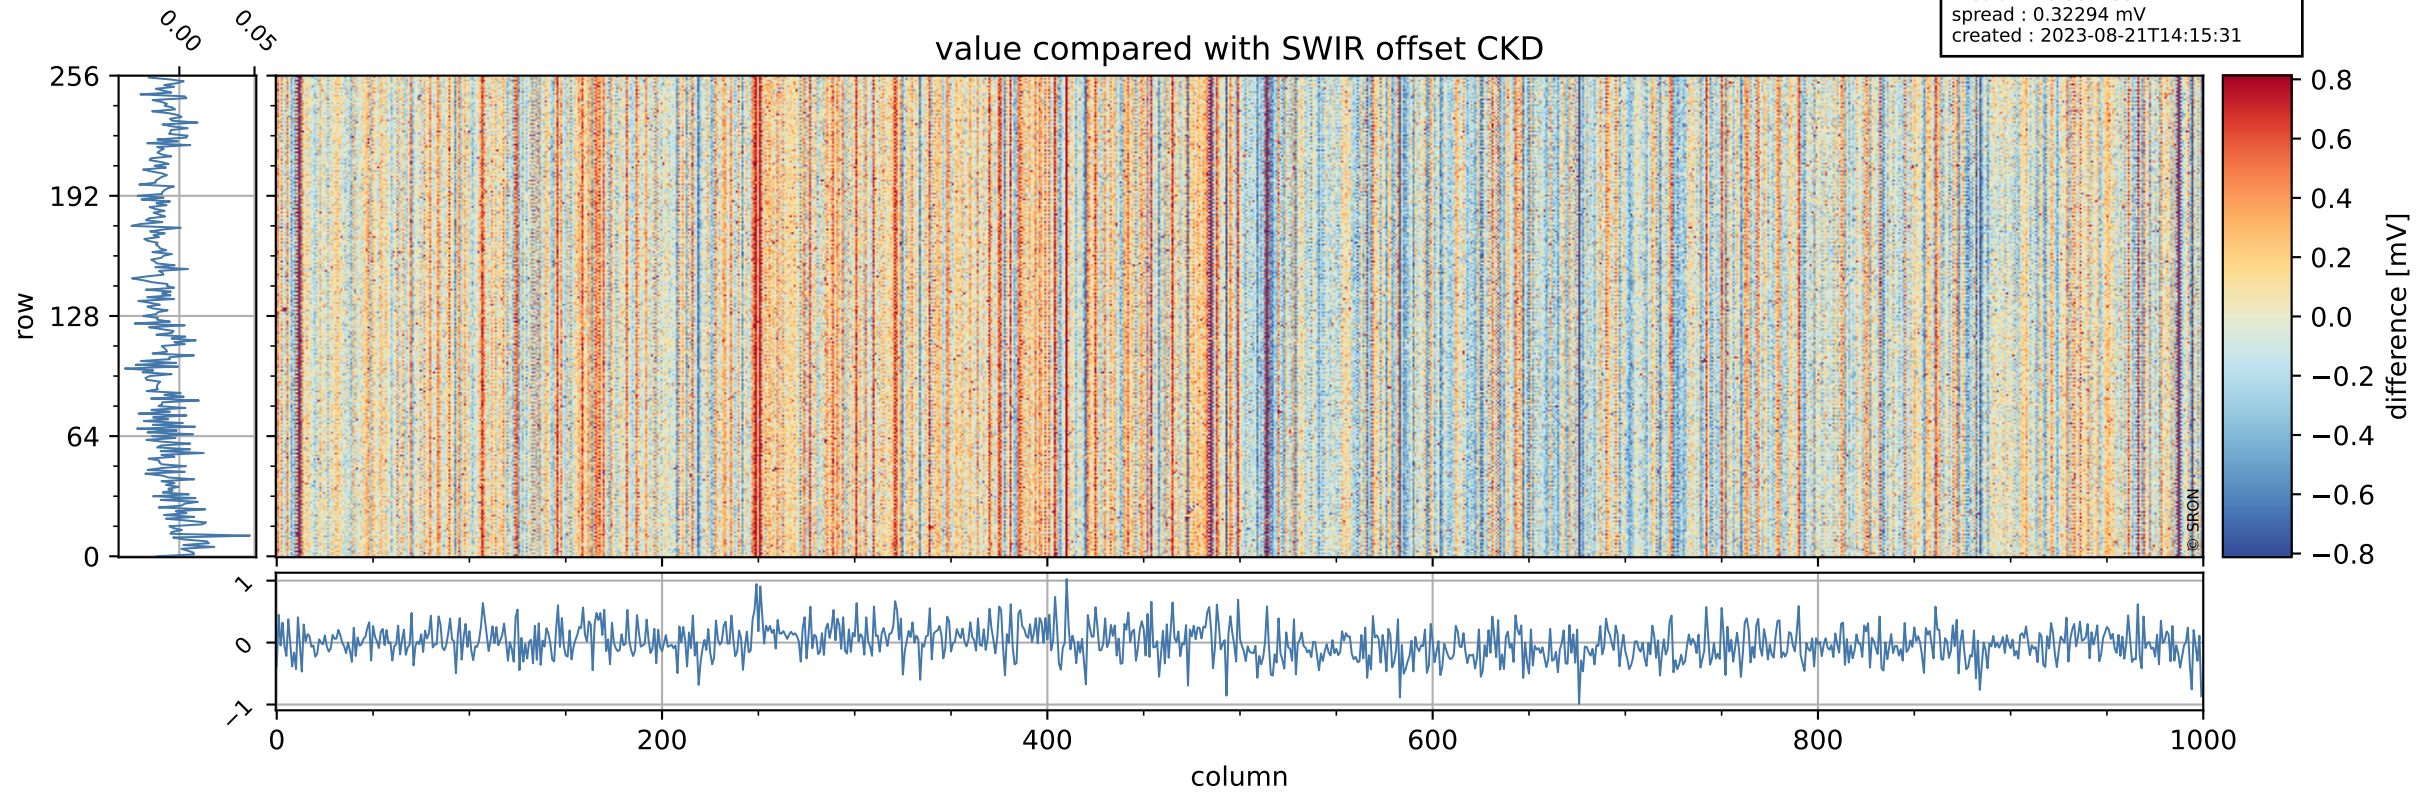

Tropomi SWIR offset (official)

orbits : 19 in [3607, 3652]
coverage : 2018-06-24 / 2018-06-27
median : 0.52601 V
spread : 0.035938 V
created : 2023-08-21T14:15:31

value detector map

Tropomi SWIR offset (official)

orbits : 19 in [3607, 3652]
coverage : 2018-06-24 / 2018-06-27
median : 33.658 μV
spread : 19.992 μV
created : 2023-08-21T14:15:31

Tropomi SWIR offset (official)

orbits : 19 in [3607, 3652]
coverage : 2018-06-24 / 2018-06-27
median : -0.0072591 mV
spread : 0.32294 mV
created : 2023-08-21T14:15:31

value compared with SWIR offset CKD

Tropomi SWIR offset (official) ground-tracks of Sentinel-5P

orbits : 19 in [3607, 3652]
coverage : 2018-06-24 / 2018-06-27
created : 2023-08-21T14:15:32

Tropomi SWIR offset (official)

orbits : [2827, 3652]
coverage : 2018-04-30 / 2018-06-27
created : 2023-08-21T14:15:32

trend of detector median & temperatures