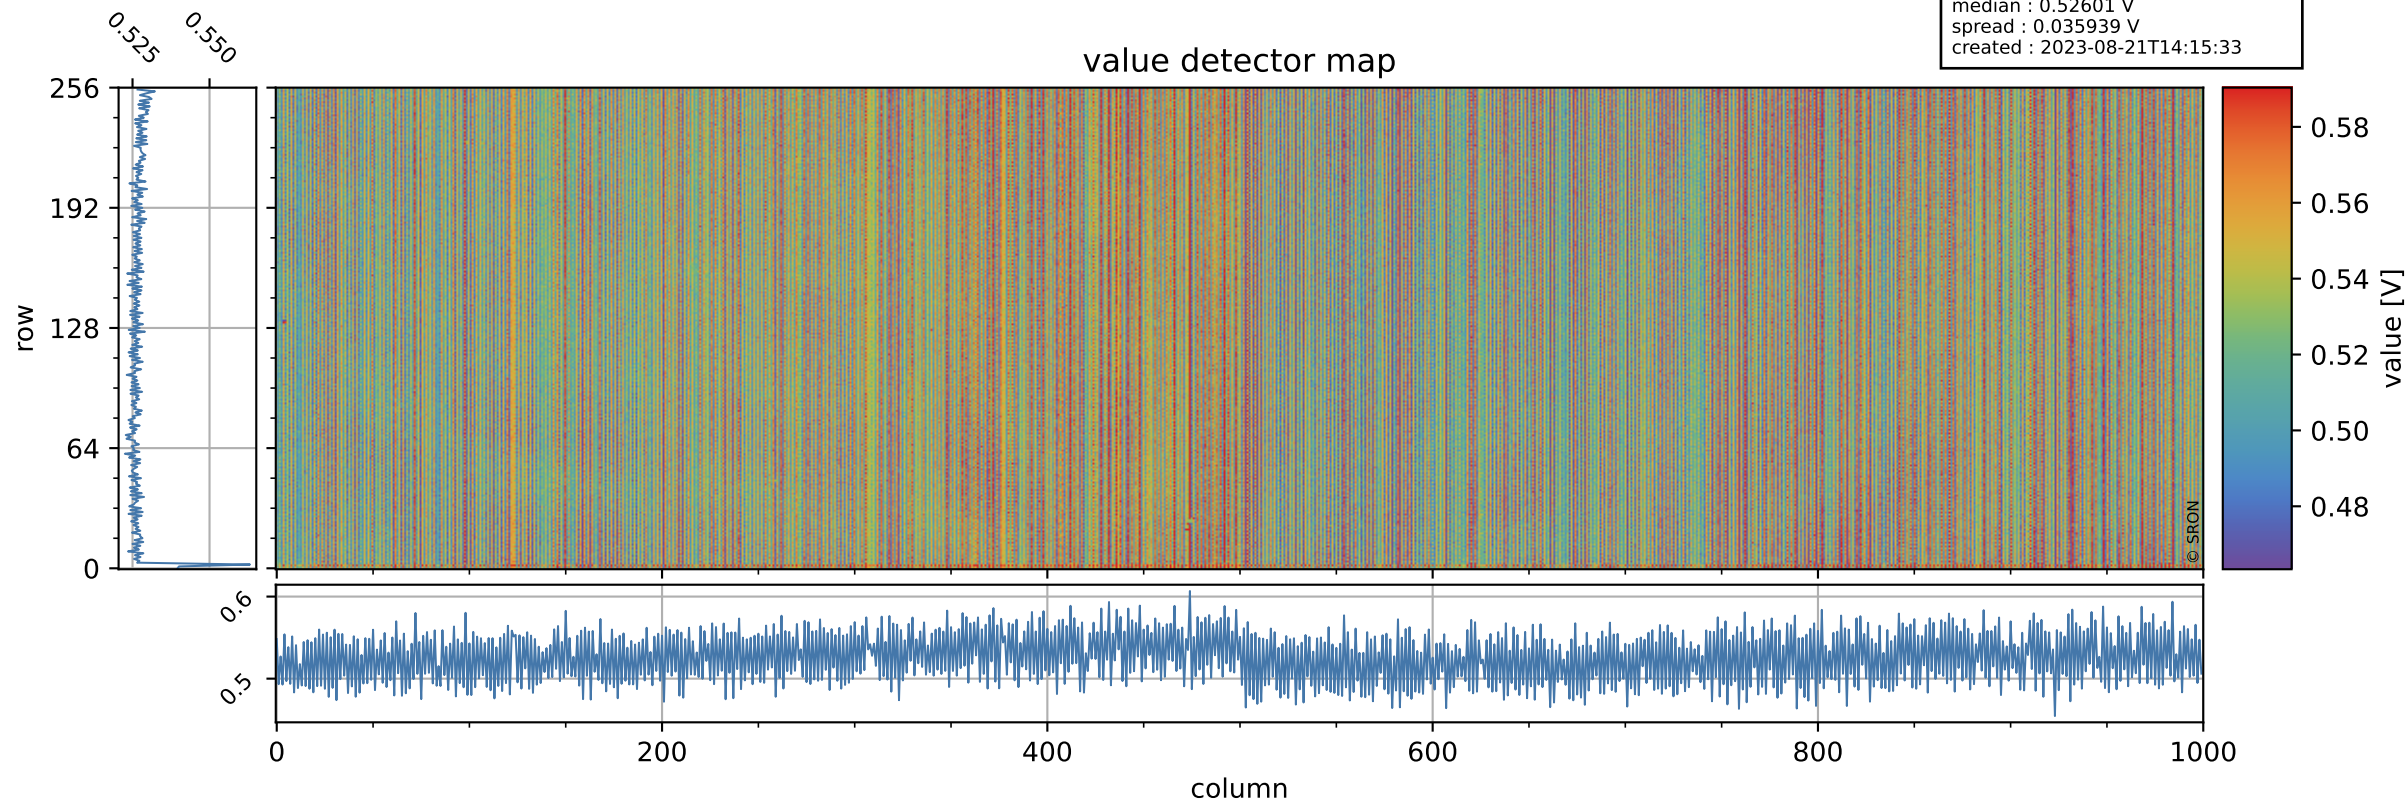

Tropomi SWIR offset (official)

orbits : 19 in [3622, 3667]
coverage : 2018-06-25 / 2018-06-28
median : 0.52601 V
spread : 0.035939 V
created : 2023-08-21T14:15:33

value detector map

Tropomi SWIR offset (official)

orbits : 19 in [3622, 3667]
coverage : 2018-06-25 / 2018-06-28
median : 34.636 μV
spread : 20.363 μV
created : 2023-08-21T14:15:33

Tropomi SWIR offset (official)

orbits : 19 in [3622, 3667]
coverage : 2018-06-25 / 2018-06-28
median : -0.010596 mV
spread : 0.32431 mV
created : 2023-08-21T14:15:33

value compared with SWIR offset CKD

Tropomi SWIR offset (official) ground-tracks of Sentinel-5P

orbits : 19 in [3622, 3667]
coverage : 2018-06-25 / 2018-06-28
created : 2023-08-21T14:15:34

- ICID: 1
- ICID: 3
- ICID: 5
- ICID: 7
- ICID: 9

Tropomi SWIR offset (official)

orbits : [2827, 3667]
coverage : 2018-04-30 / 2018-06-28
created : 2023-08-21T14:15:34

trend of detector median & temperatures