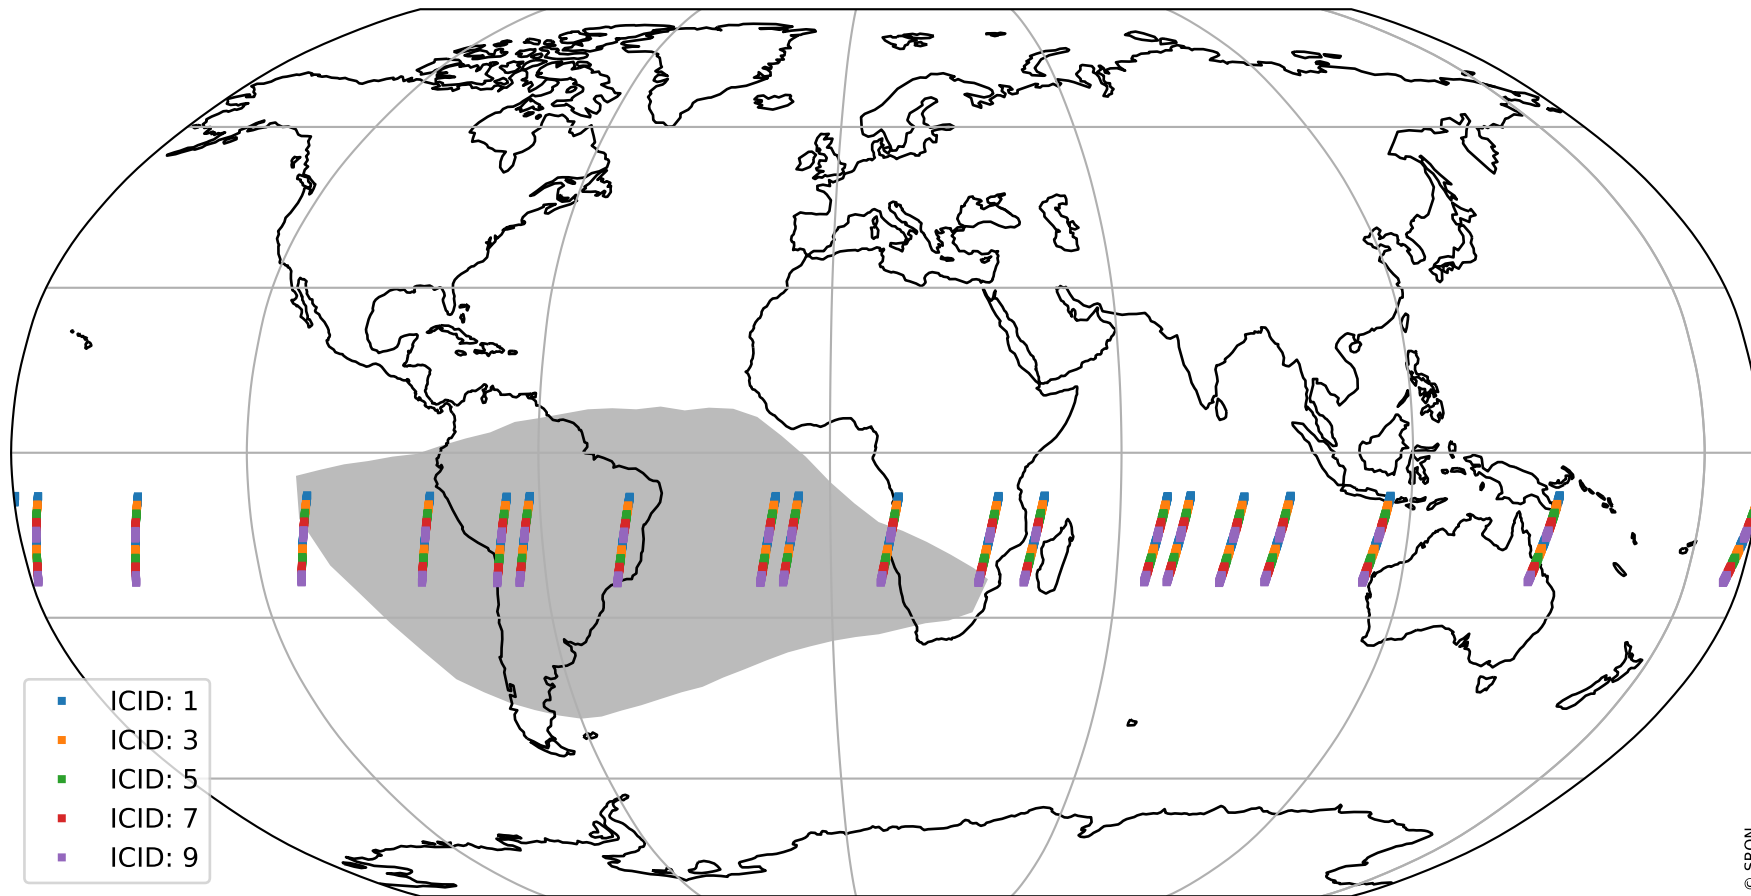

Tropomi SWIR offset (official)

orbits : 19 in [3622, 3667]
coverage : 2018-06-25 / 2018-06-28
median : 0.52601 V
spread : 0.035939 V
created : 2023-08-21T14:15:33

value detector map

Tropomi SWIR offset (official)

orbits : 19 in [3622, 3667]
coverage : 2018-06-25 / 2018-06-28
median : 34.636 μV
spread : 20.363 μV
created : 2023-08-21T14:15:33

Tropomi SWIR offset (official)

orbits : 19 in [3622, 3667]
coverage : 2018-06-25 / 2018-06-28
median : -0.010596 mV
spread : 0.32431 mV
created : 2023-08-21T14:15:33

value compared with SWIR offset CKD

Tropomi SWIR offset (official) ground-tracks of Sentinel-5P

orbits : 19 in [3622, 3667]
coverage : 2018-06-25 / 2018-06-28
created : 2023-08-21T14:15:34

- ICID: 1
- ICID: 3
- ICID: 5
- ICID: 7
- ICID: 9

Tropomi SWIR offset (official)

orbits : [2827, 3667]
coverage : 2018-04-30 / 2018-06-28
created : 2023-08-21T14:15:34

trend of detector median & temperatures