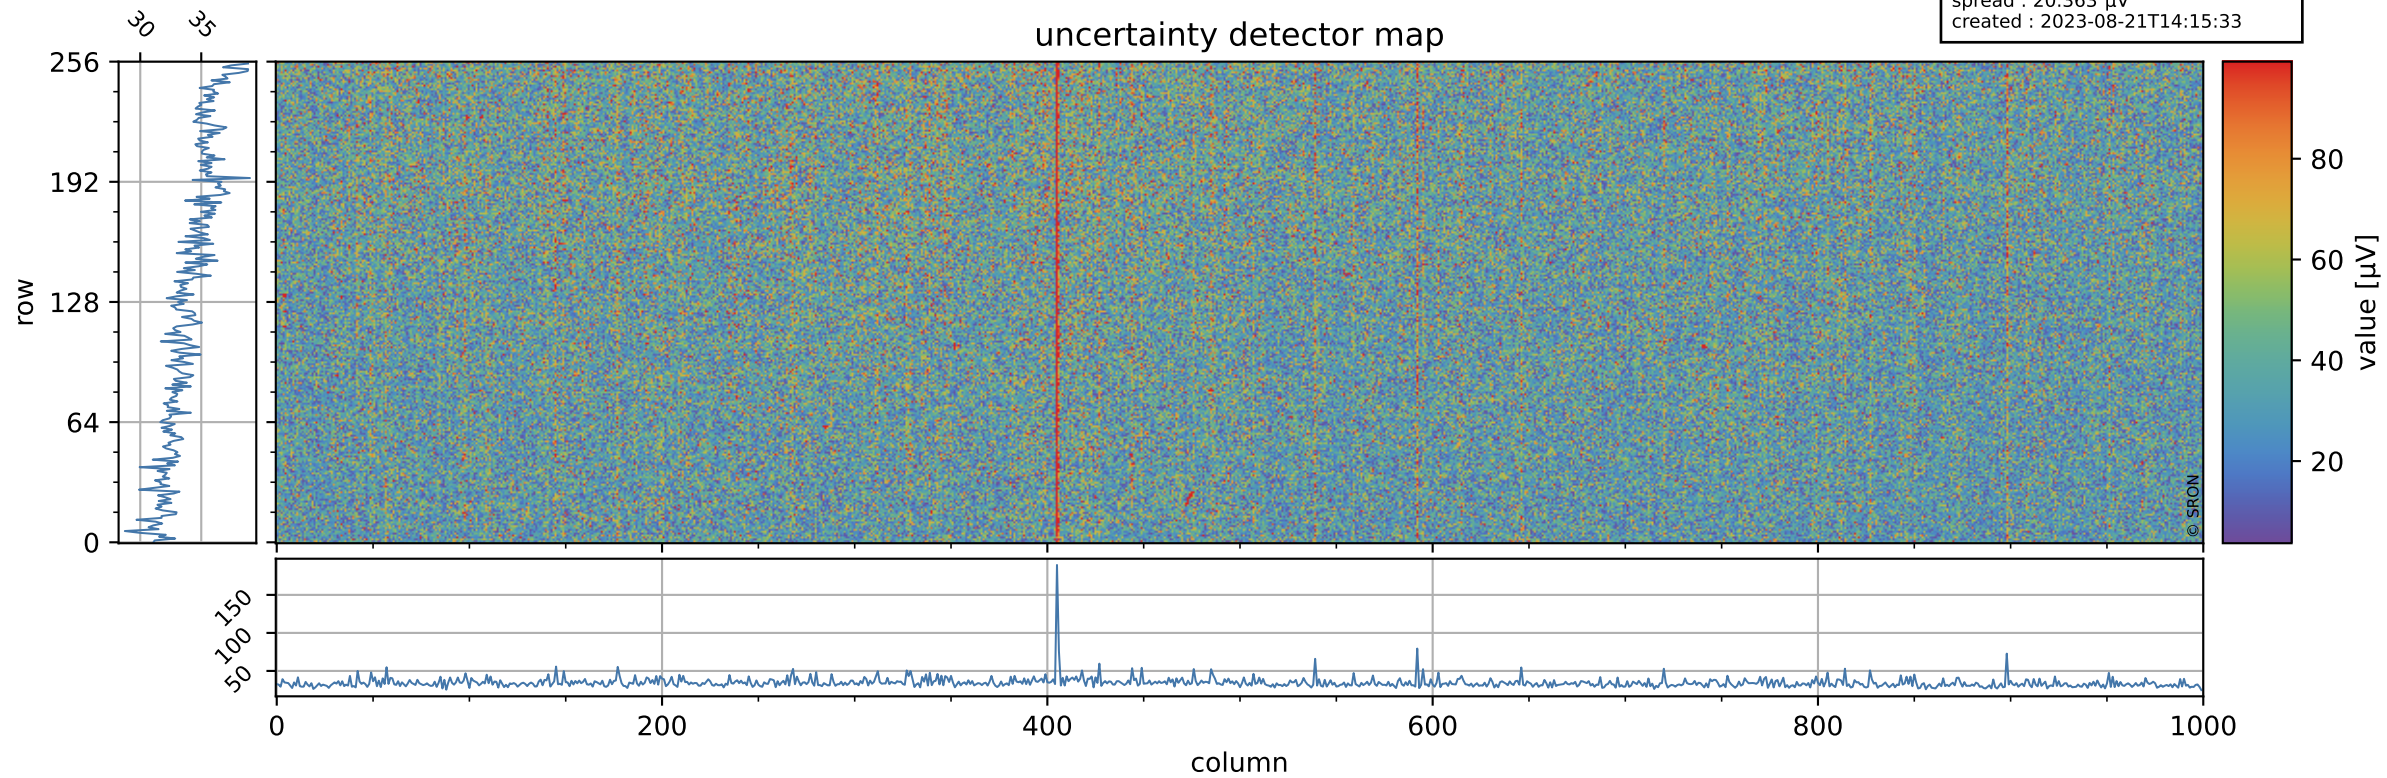

Tropomi SWIR offset (official)

orbits : 19 in [3622, 3667]
coverage : 2018-06-25 / 2018-06-28
median : 0.52601 V
spread : 0.035939 V
created : 2023-08-21T14:15:33

value detector map

Tropomi SWIR offset (official)

orbits : 19 in [3622, 3667]
coverage : 2018-06-25 / 2018-06-28
median : 34.636 μV
spread : 20.363 μV
created : 2023-08-21T14:15:33

Tropomi SWIR offset (official)

orbits : 19 in [3622, 3667]
coverage : 2018-06-25 / 2018-06-28
median : -0.010596 mV
spread : 0.32431 mV
created : 2023-08-21T14:15:33

value compared with SWIR offset CKD

Tropomi SWIR offset (official) ground-tracks of Sentinel-5P

orbits : 19 in [3622, 3667]
coverage : 2018-06-25 / 2018-06-28
created : 2023-08-21T14:15:34

- ICID: 1
- ICID: 3
- ICID: 5
- ICID: 7
- ICID: 9

Tropomi SWIR offset (official)

orbits : [2827, 3667]
coverage : 2018-04-30 / 2018-06-28
created : 2023-08-21T14:15:34

trend of detector median & temperatures