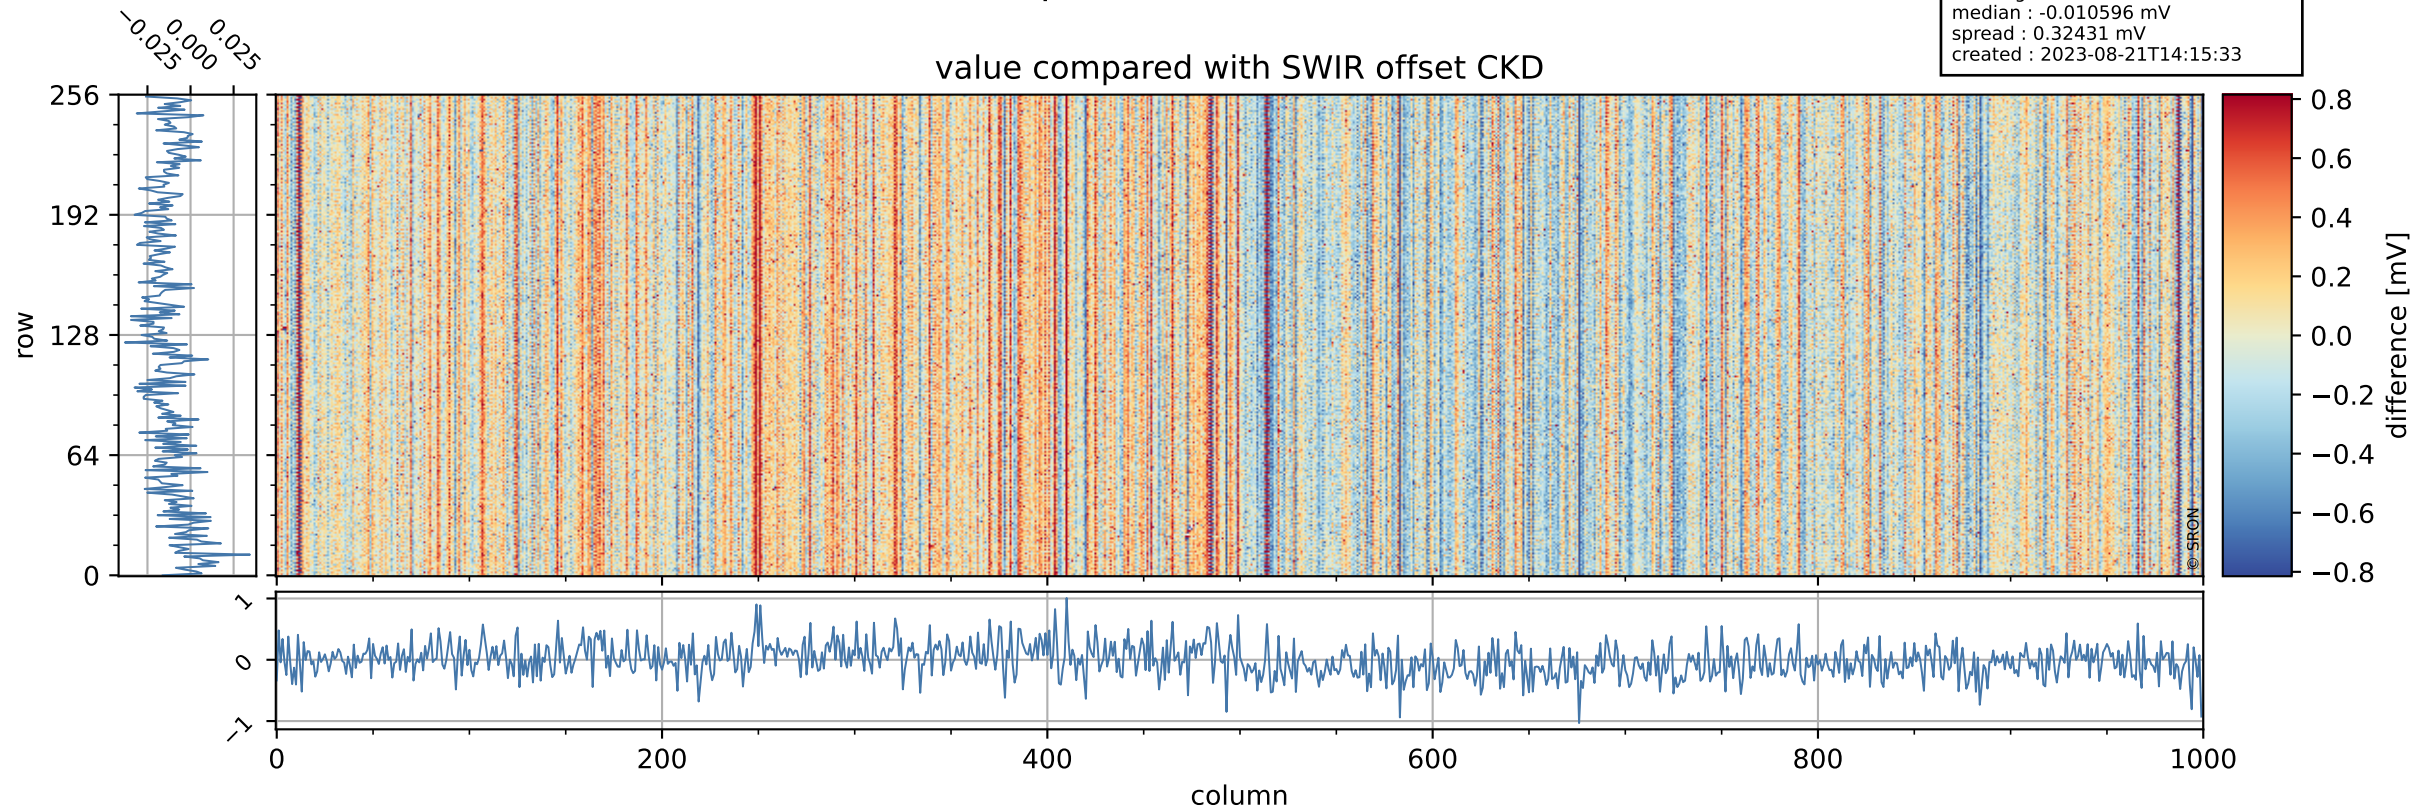

Tropomi SWIR offset (official)

orbits : 19 in [3622, 3667]
coverage : 2018-06-25 / 2018-06-28
median : 0.52601 V
spread : 0.035939 V
created : 2023-08-21T14:15:33

value detector map

Tropomi SWIR offset (official)

orbits : 19 in [3622, 3667]
coverage : 2018-06-25 / 2018-06-28
median : 34.636 μV
spread : 20.363 μV
created : 2023-08-21T14:15:33

Tropomi SWIR offset (official)

orbits : 19 in [3622, 3667]
coverage : 2018-06-25 / 2018-06-28
median : -0.010596 mV
spread : 0.32431 mV
created : 2023-08-21T14:15:33

value compared with SWIR offset CKD

Tropomi SWIR offset (official) ground-tracks of Sentinel-5P

orbits : 19 in [3622, 3667]
coverage : 2018-06-25 / 2018-06-28
created : 2023-08-21T14:15:34

- ICID: 1
- ICID: 3
- ICID: 5
- ICID: 7
- ICID: 9

Tropomi SWIR offset (official)

orbits : [2827, 3667]
coverage : 2018-04-30 / 2018-06-28
created : 2023-08-21T14:15:34

trend of detector median & temperatures