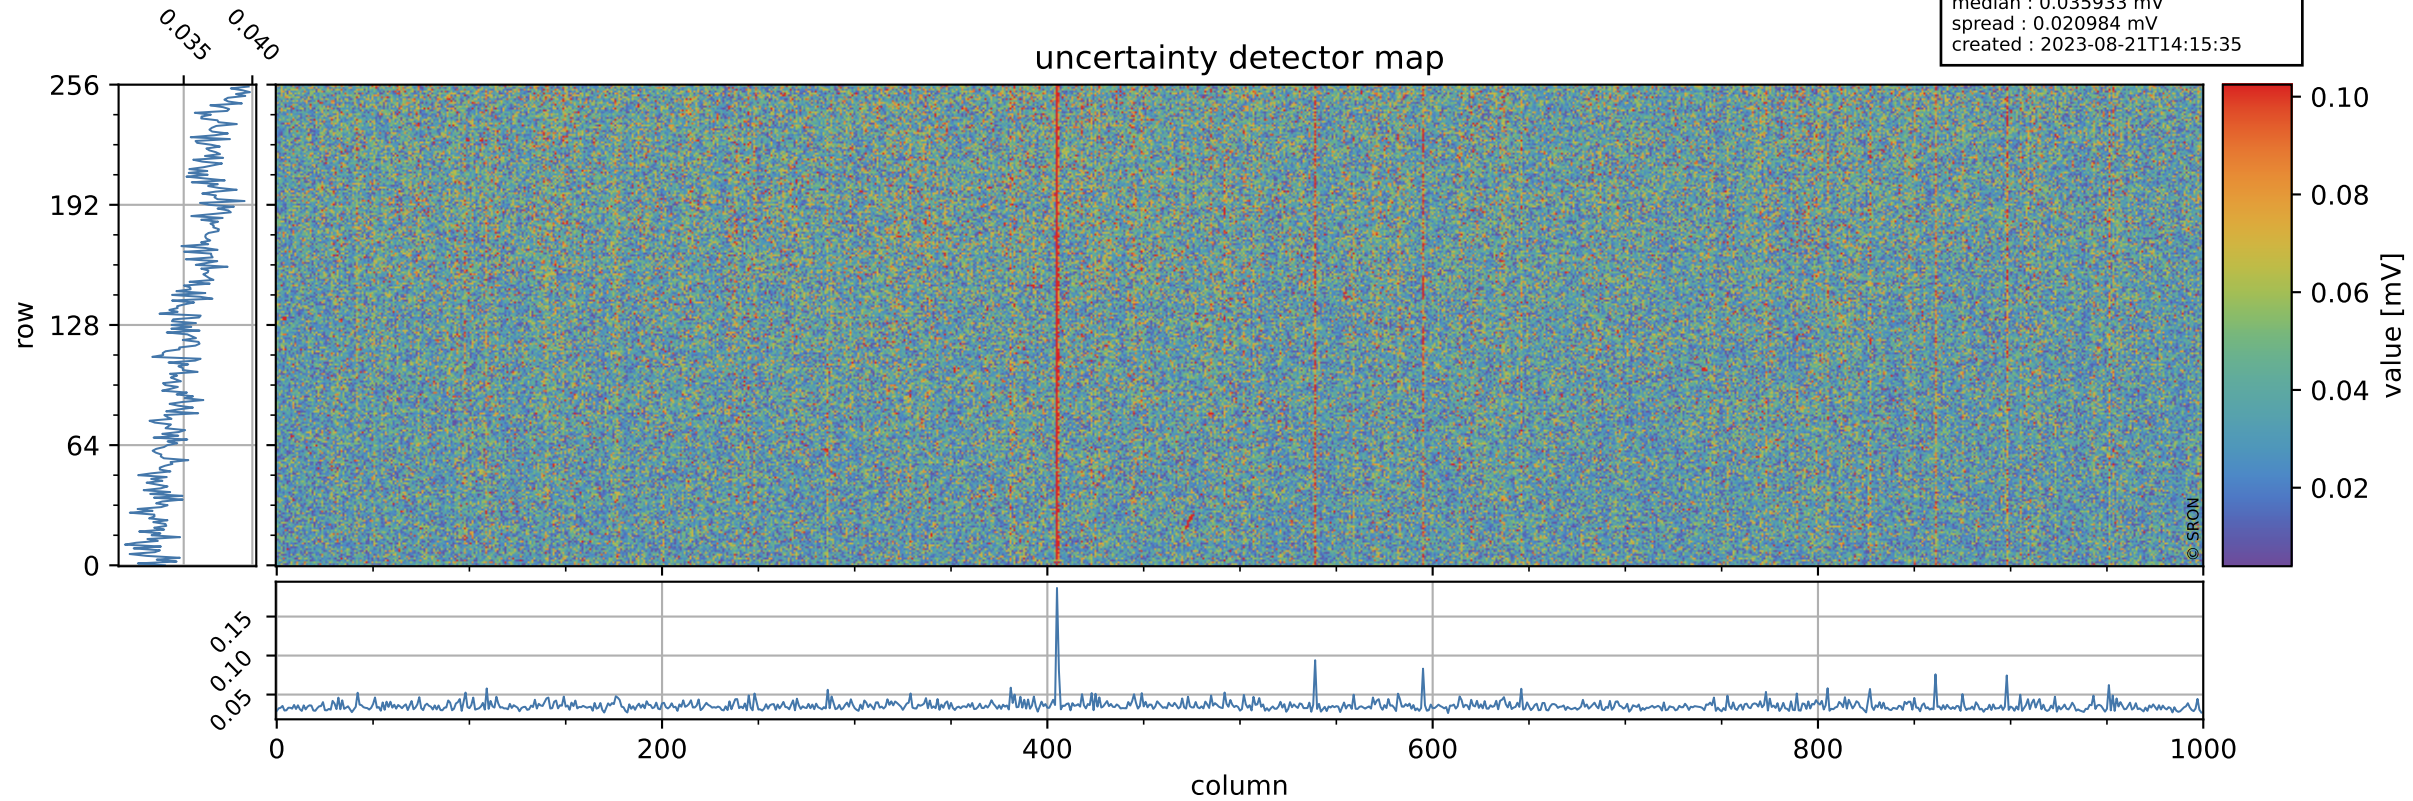

Tropomi SWIR offset (official)

orbits : 18 in [3637, 3682]
coverage : 2018-06-26 / 2018-06-29
median : 0.526 V
spread : 0.035938 V
created : 2023-08-21T14:15:35

value detector map

Tropomi SWIR offset (official)

orbits : 18 in [3637, 3682]
coverage : 2018-06-26 / 2018-06-29
median : 0.035933 mV
spread : 0.020984 mV
created : 2023-08-21T14:15:35

uncertainty detector map

Tropomi SWIR offset (official)

orbits : 18 in [3637, 3682]
coverage : 2018-06-26 / 2018-06-29
median : -0.017428 mV
spread : 0.32624 mV
created : 2023-08-21T14:15:35

value compared with SWIR offset CKD

Tropomi SWIR offset (official) ground-tracks of Sentinel-5P

orbits : 18 in [3637, 3682]
coverage : 2018-06-26 / 2018-06-29
created : 2023-08-21T14:15:35

Tropomi SWIR offset (official)

orbits : [2827, 3682]
coverage : 2018-04-30 / 2018-06-29
created : 2023-08-21T14:15:36

trend of detector median & temperatures