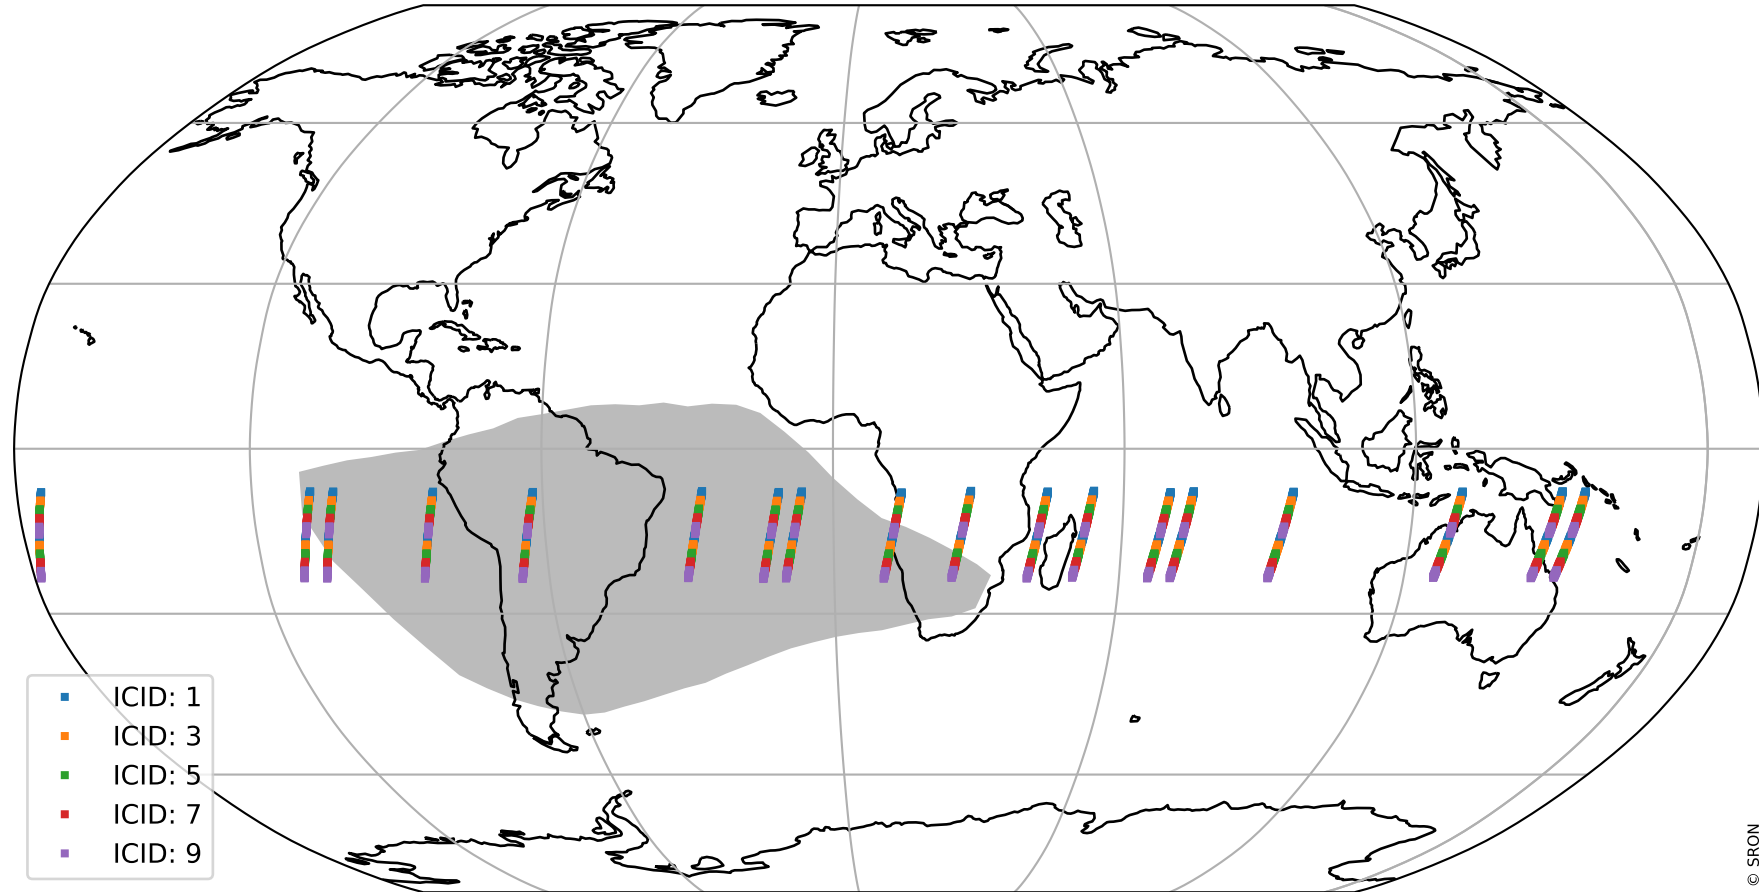

Tropomi SWIR offset (official)

orbits : 18 in [3637, 3682]
coverage : 2018-06-26 / 2018-06-29
median : 0.526 V
spread : 0.035938 V
created : 2023-08-21T14:15:35

value detector map

Tropomi SWIR offset (official)

orbits : 18 in [3637, 3682]
coverage : 2018-06-26 / 2018-06-29
median : 0.035933 mV
spread : 0.020984 mV
created : 2023-08-21T14:15:35

uncertainty detector map

Tropomi SWIR offset (official)

orbits : 18 in [3637, 3682]
coverage : 2018-06-26 / 2018-06-29
median : -0.017428 mV
spread : 0.32624 mV
created : 2023-08-21T14:15:35

value compared with SWIR offset CKD

Tropomi SWIR offset (official) ground-tracks of Sentinel-5P

orbits : 18 in [3637, 3682]
coverage : 2018-06-26 / 2018-06-29
created : 2023-08-21T14:15:35

Tropomi SWIR offset (official)

orbits : [2827, 3682]
coverage : 2018-04-30 / 2018-06-29
created : 2023-08-21T14:15:36

trend of detector median & temperatures