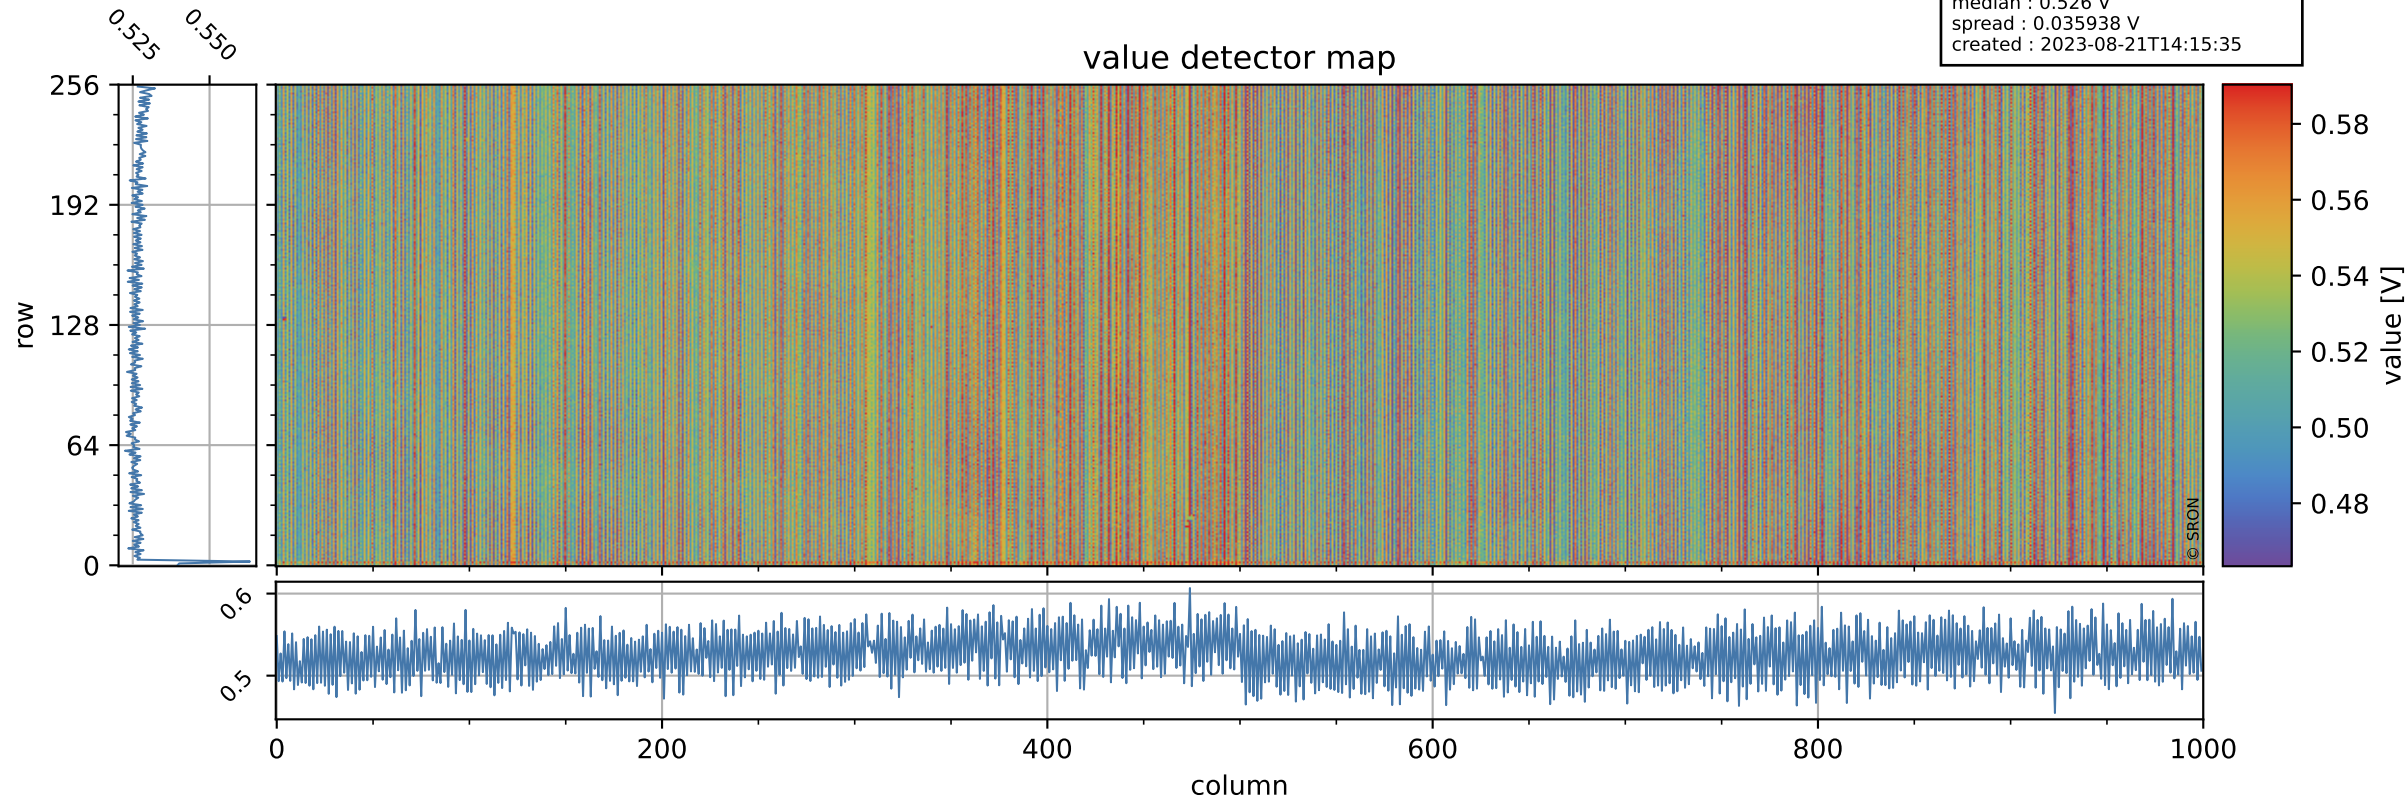

Tropomi SWIR offset (official)

orbits : 18 in [3637, 3682]
coverage : 2018-06-26 / 2018-06-29
median : 0.526 V
spread : 0.035938 V
created : 2023-08-21T14:15:35

value detector map

Tropomi SWIR offset (official)

orbits : 18 in [3637, 3682]
coverage : 2018-06-26 / 2018-06-29
median : 0.035933 mV
spread : 0.020984 mV
created : 2023-08-21T14:15:35

uncertainty detector map

Tropomi SWIR offset (official)

orbits : 18 in [3637, 3682]
coverage : 2018-06-26 / 2018-06-29
median : -0.017428 mV
spread : 0.32624 mV
created : 2023-08-21T14:15:35

value compared with SWIR offset CKD

Tropomi SWIR offset (official) ground-tracks of Sentinel-5P

orbits : 18 in [3637, 3682]
coverage : 2018-06-26 / 2018-06-29
created : 2023-08-21T14:15:35

Tropomi SWIR offset (official)

orbits : [2827, 3682]
coverage : 2018-04-30 / 2018-06-29
created : 2023-08-21T14:15:36

trend of detector median & temperatures