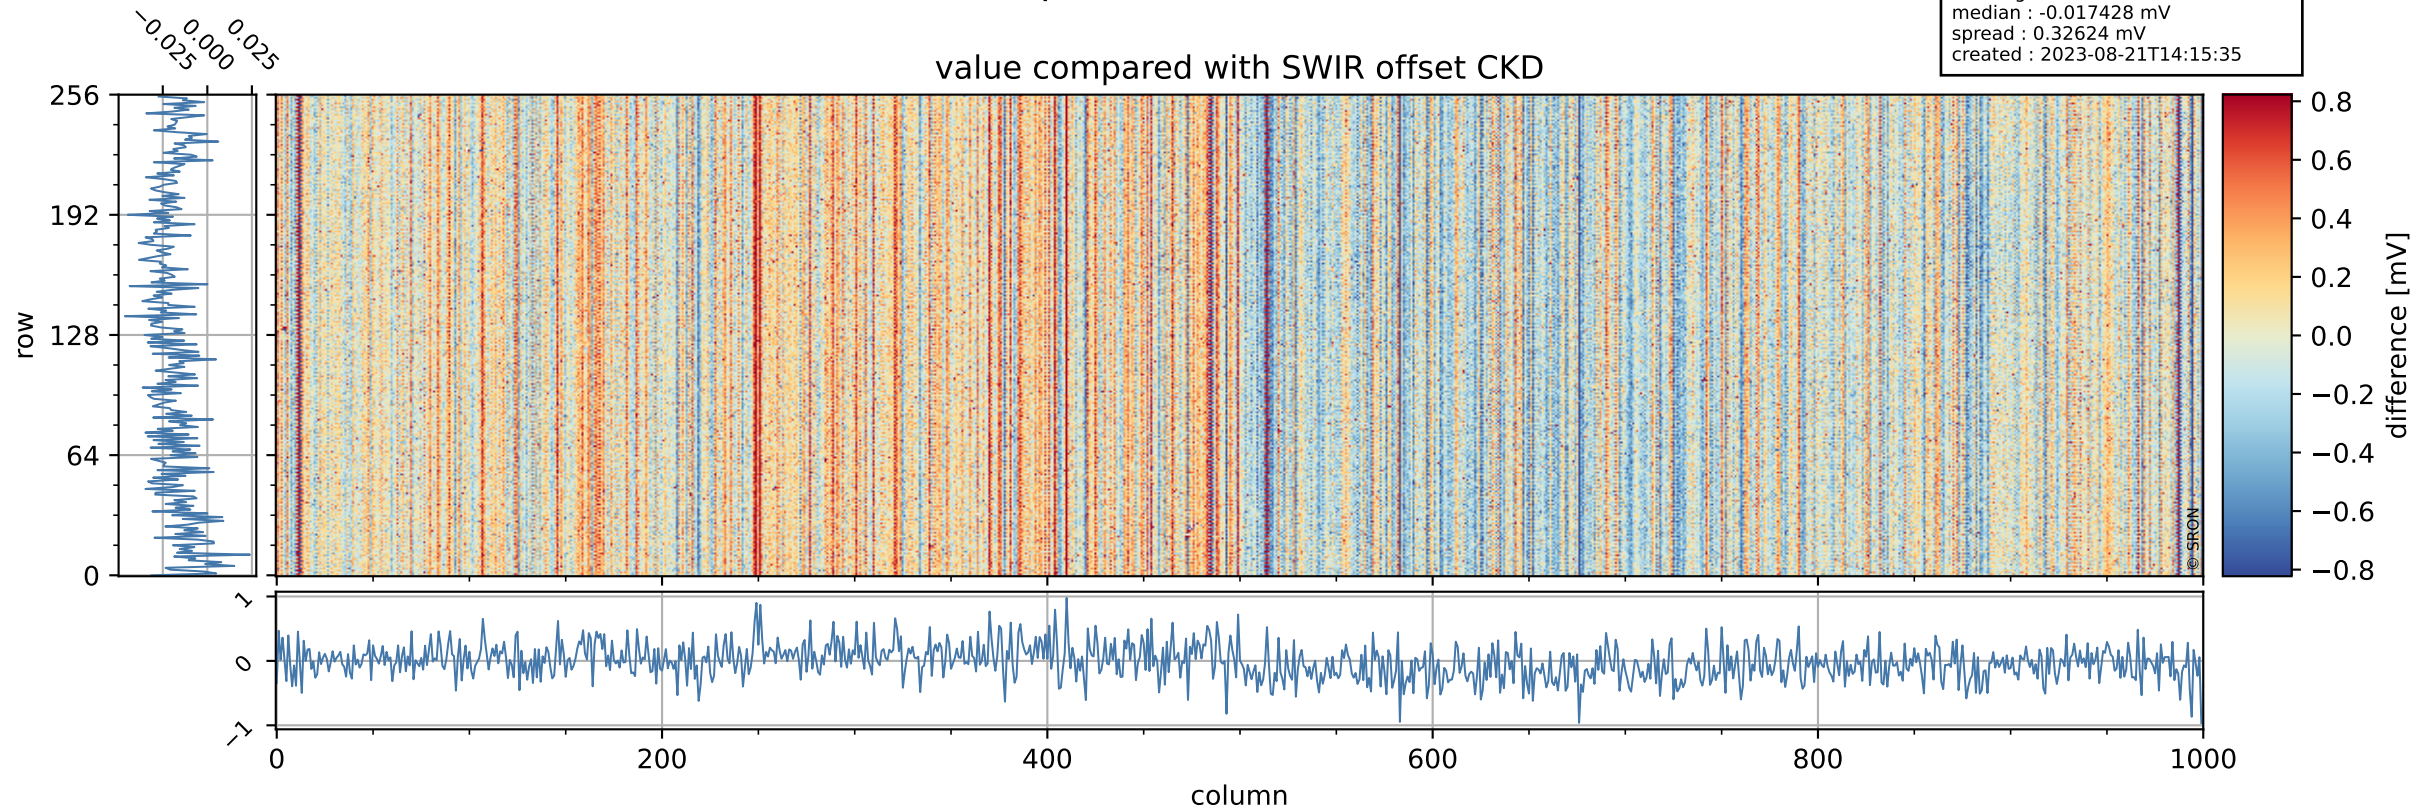

Tropomi SWIR offset (official)

orbits : 18 in [3637, 3682]
coverage : 2018-06-26 / 2018-06-29
median : 0.526 V
spread : 0.035938 V
created : 2023-08-21T14:15:35

value detector map

Tropomi SWIR offset (official)

orbits : 18 in [3637, 3682]
coverage : 2018-06-26 / 2018-06-29
median : 0.035933 mV
spread : 0.020984 mV
created : 2023-08-21T14:15:35

uncertainty detector map

Tropomi SWIR offset (official)

orbits : 18 in [3637, 3682]
coverage : 2018-06-26 / 2018-06-29
median : -0.017428 mV
spread : 0.32624 mV
created : 2023-08-21T14:15:35

value compared with SWIR offset CKD

Tropomi SWIR offset (official) ground-tracks of Sentinel-5P

orbits : 18 in [3637, 3682]
coverage : 2018-06-26 / 2018-06-29
created : 2023-08-21T14:15:35

Tropomi SWIR offset (official)

orbits : [2827, 3682]
coverage : 2018-04-30 / 2018-06-29
created : 2023-08-21T14:15:36

trend of detector median & temperatures