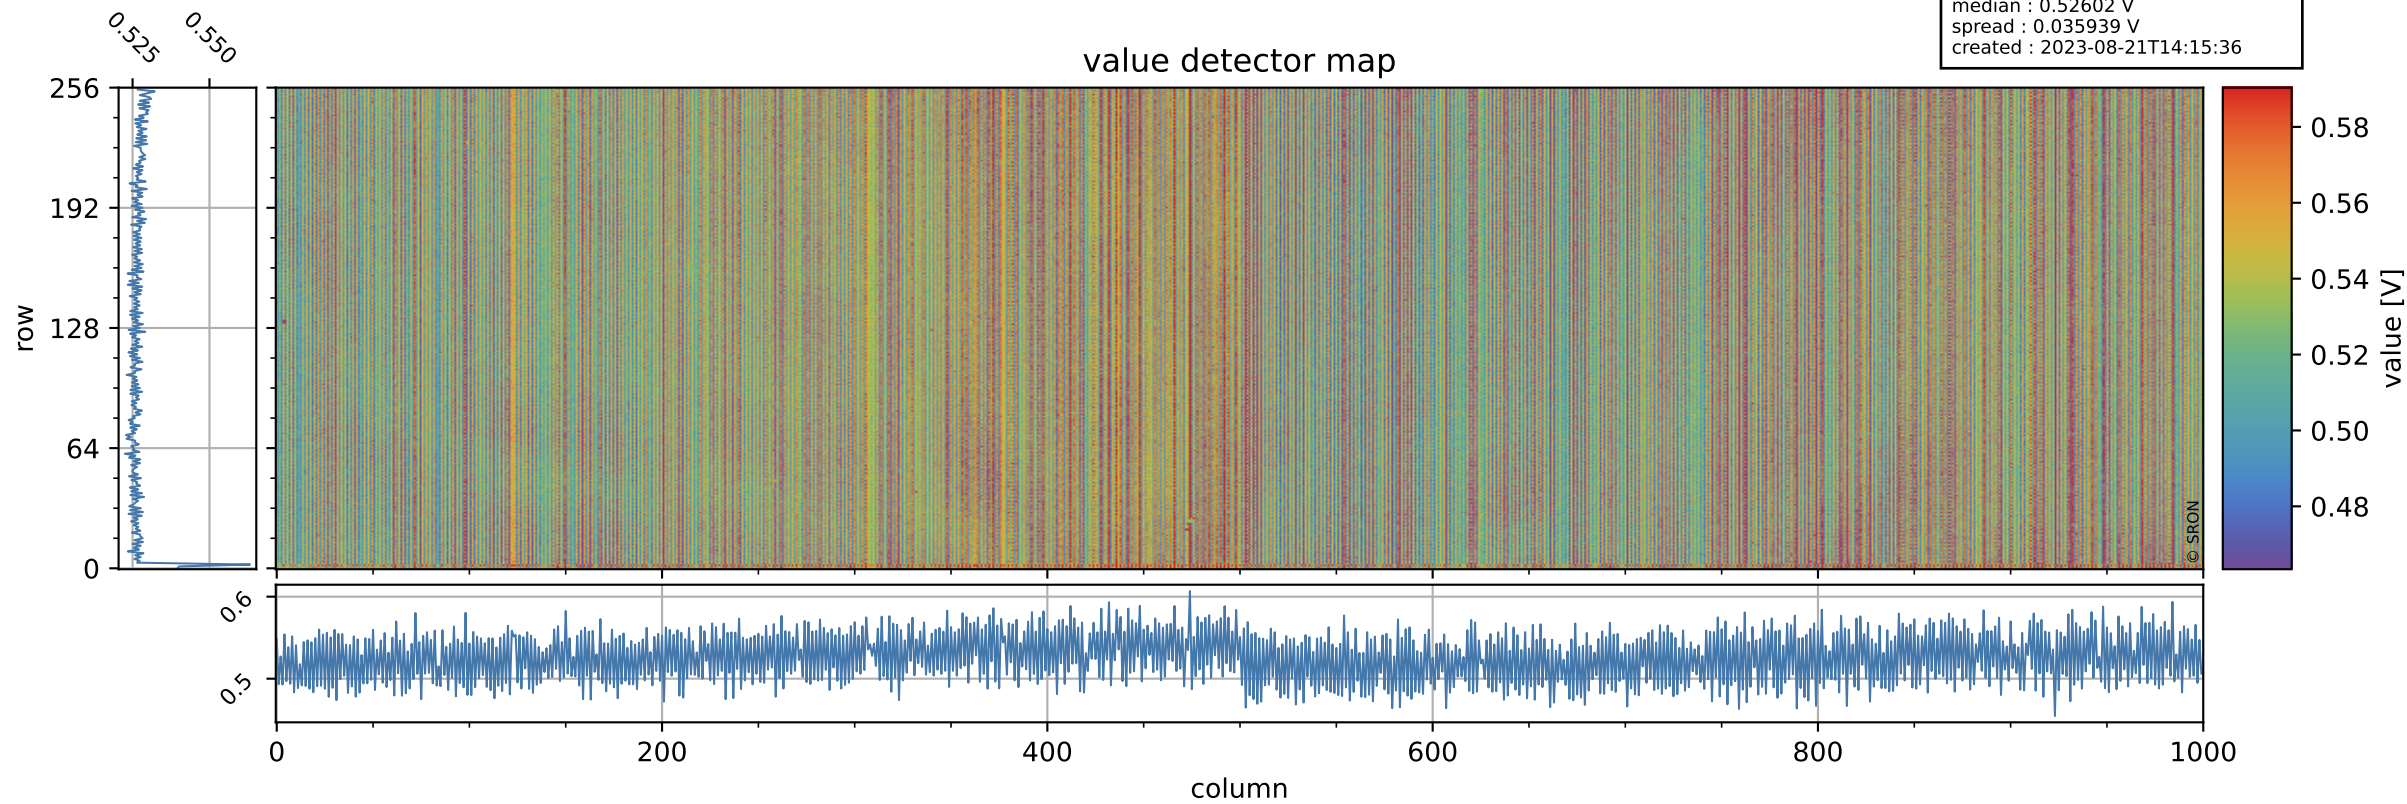

Tropomi SWIR offset (official)

orbits : 19 in [3652, 3697]
coverage : 2018-06-27 / 2018-06-30
median : 0.52602 V
spread : 0.035939 V
created : 2023-08-21T14:15:36

value detector map

Tropomi SWIR offset (official)

orbits : 19 in [3652, 3697]
coverage : 2018-06-27 / 2018-06-30
median : 34.271 μV
spread : 20.266 μV
created : 2023-08-21T14:15:36

Tropomi SWIR offset (official)

orbits : 19 in [3652, 3697]
coverage : 2018-06-27 / 2018-06-30
median : -0.0028776 mV
spread : 0.32804 mV
created : 2023-08-21T14:15:37

value compared with SWIR offset CKD

Tropomi SWIR offset (official) ground-tracks of Sentinel-5P

orbits : 19 in [3652, 3697]
coverage : 2018-06-27 / 2018-06-30
created : 2023-08-21T14:15:37

Tropomi SWIR offset (official)

orbits : [2827, 3697]
coverage : 2018-04-30 / 2018-06-30
created : 2023-08-21T14:15:37

trend of detector median & temperatures