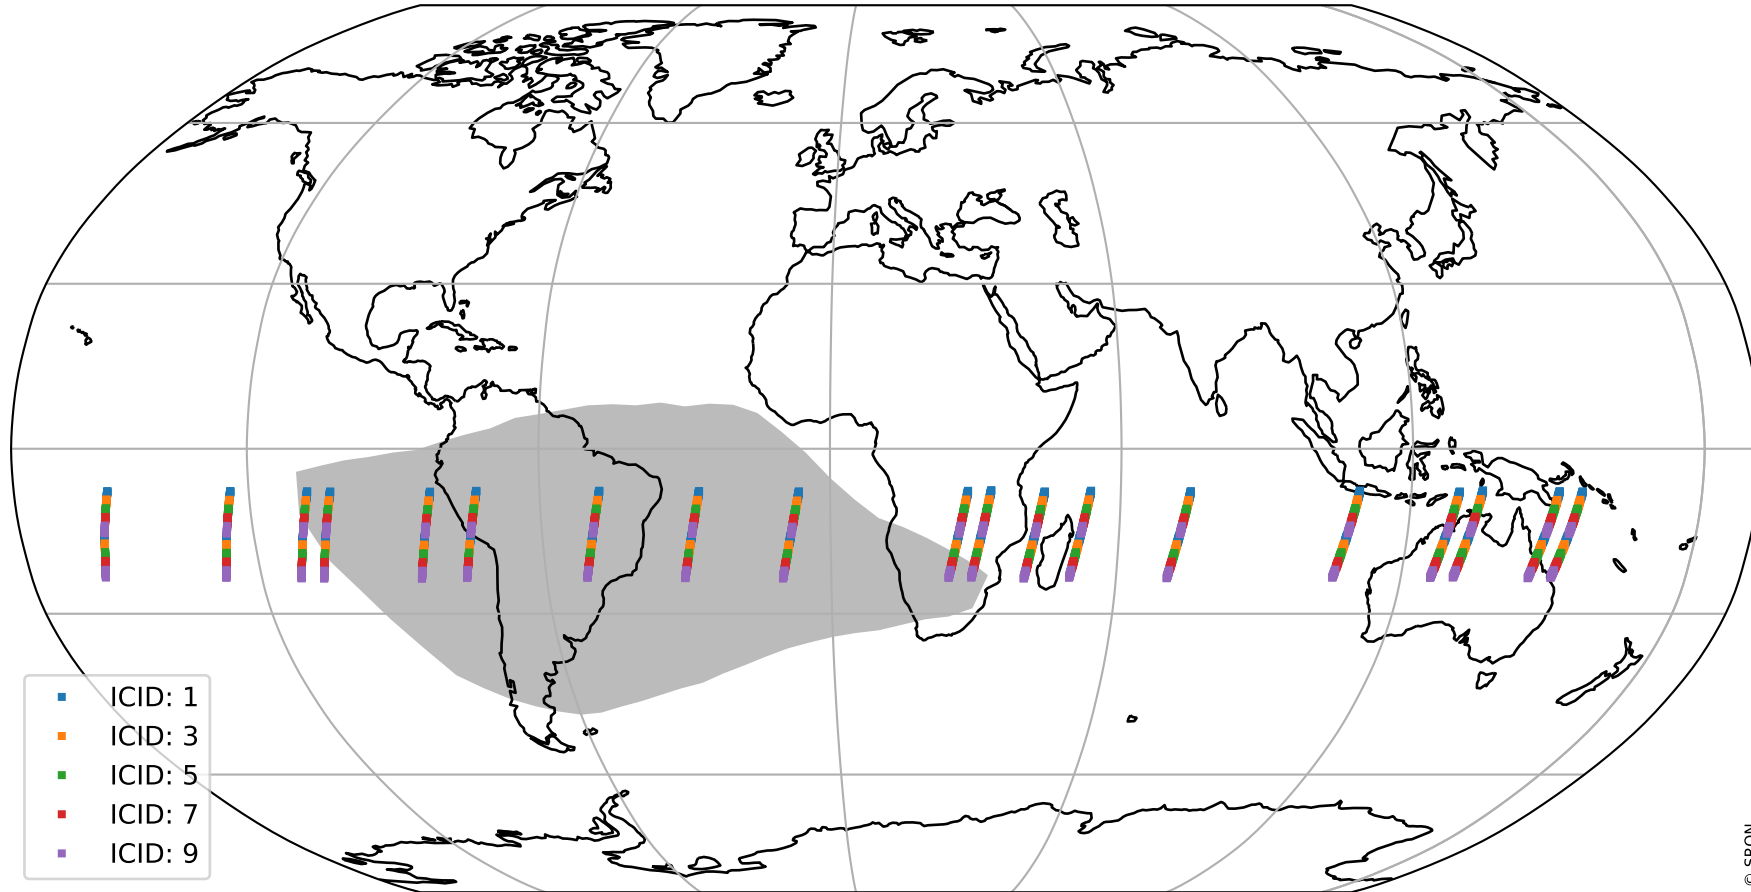

Tropomi SWIR offset (official)

orbits : 19 in [3652, 3697]
coverage : 2018-06-27 / 2018-06-30
median : 0.52602 V
spread : 0.035939 V
created : 2023-08-21T14:15:36

value detector map

Tropomi SWIR offset (official)

orbits : 19 in [3652, 3697]
coverage : 2018-06-27 / 2018-06-30
median : 34.271 μV
spread : 20.266 μV
created : 2023-08-21T14:15:36

Tropomi SWIR offset (official)

orbits : 19 in [3652, 3697]
coverage : 2018-06-27 / 2018-06-30
median : -0.0028776 mV
spread : 0.32804 mV
created : 2023-08-21T14:15:37

value compared with SWIR offset CKD

Tropomi SWIR offset (official) ground-tracks of Sentinel-5P

orbits : 19 in [3652, 3697]
coverage : 2018-06-27 / 2018-06-30
created : 2023-08-21T14:15:37

Tropomi SWIR offset (official)

orbits : [2827, 3697]
coverage : 2018-04-30 / 2018-06-30
created : 2023-08-21T14:15:37

trend of detector median & temperatures