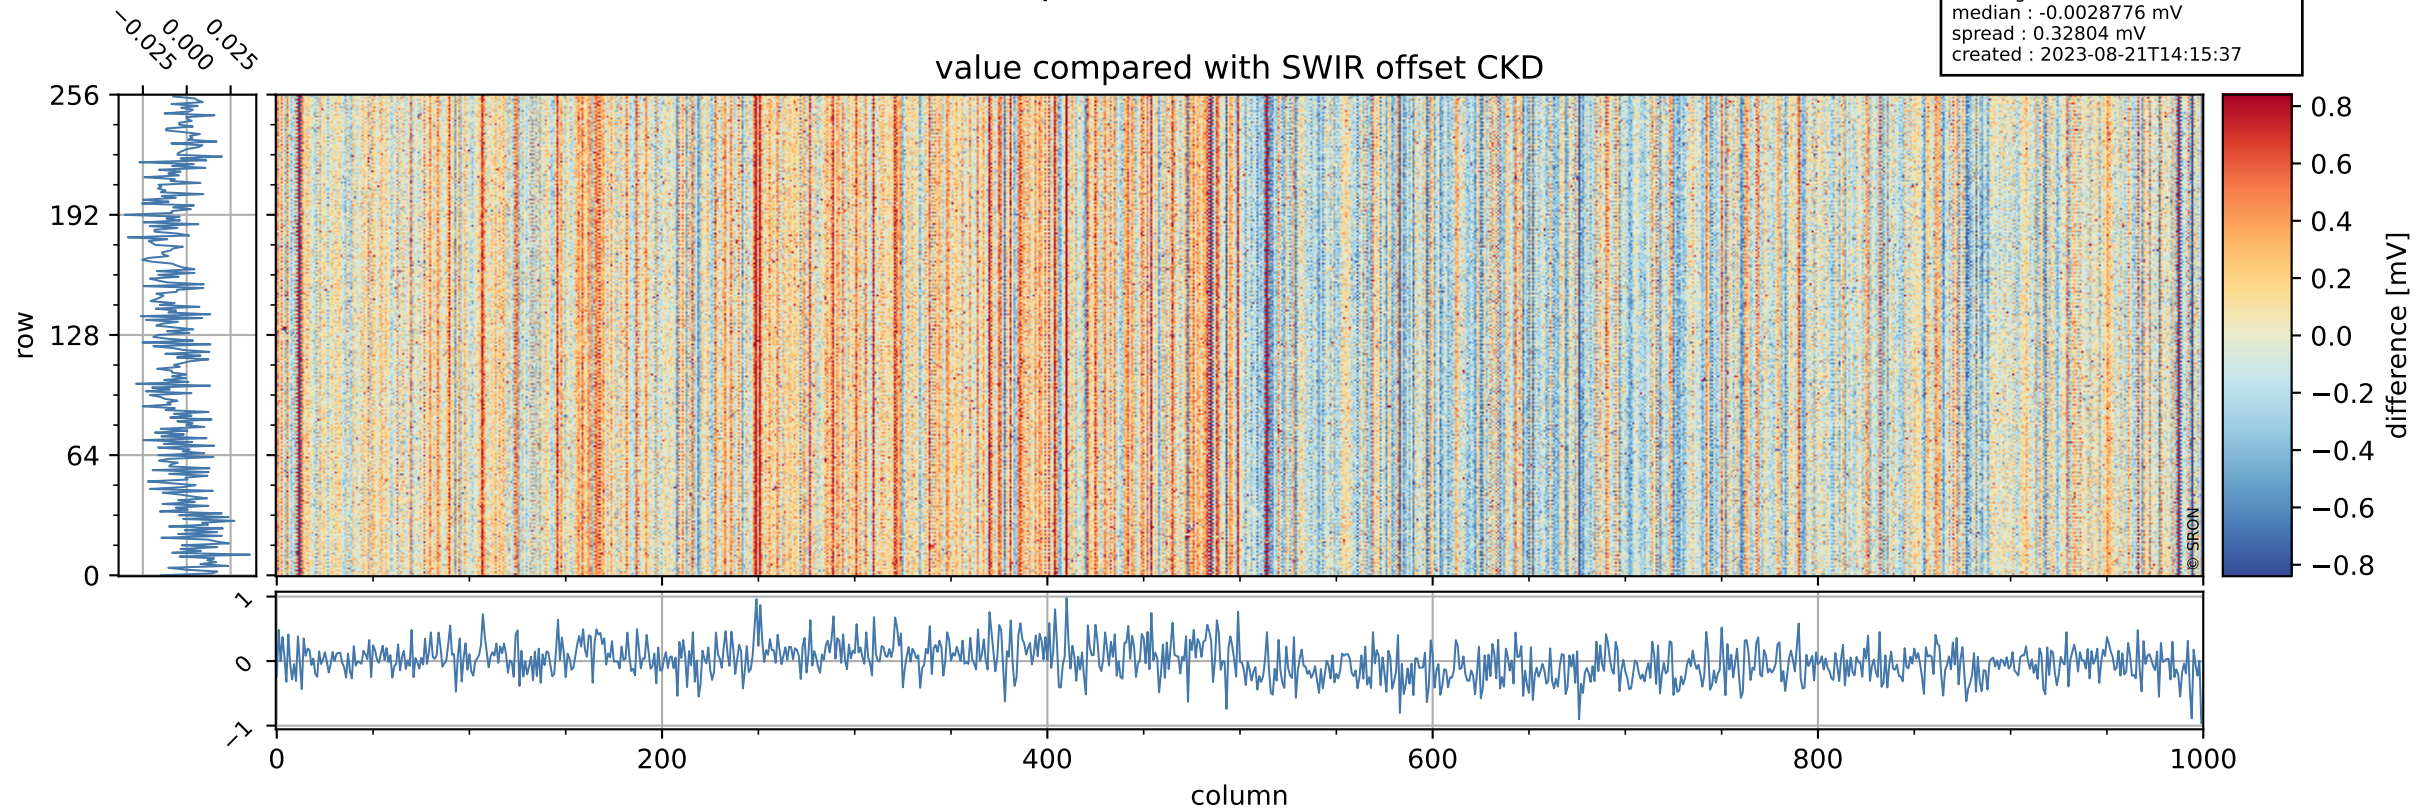

Tropomi SWIR offset (official)

orbits : 19 in [3652, 3697]
coverage : 2018-06-27 / 2018-06-30
median : 0.52602 V
spread : 0.035939 V
created : 2023-08-21T14:15:36

value detector map

Tropomi SWIR offset (official)

orbits : 19 in [3652, 3697]
coverage : 2018-06-27 / 2018-06-30
median : 34.271 μV
spread : 20.266 μV
created : 2023-08-21T14:15:36

Tropomi SWIR offset (official)

orbits : 19 in [3652, 3697]
coverage : 2018-06-27 / 2018-06-30
median : -0.0028776 mV
spread : 0.32804 mV
created : 2023-08-21T14:15:37

value compared with SWIR offset CKD

Tropomi SWIR offset (official) ground-tracks of Sentinel-5P

orbits : 19 in [3652, 3697]
coverage : 2018-06-27 / 2018-06-30
created : 2023-08-21T14:15:37

Tropomi SWIR offset (official)

orbits : [2827, 3697]
coverage : 2018-04-30 / 2018-06-30
created : 2023-08-21T14:15:37

trend of detector median & temperatures