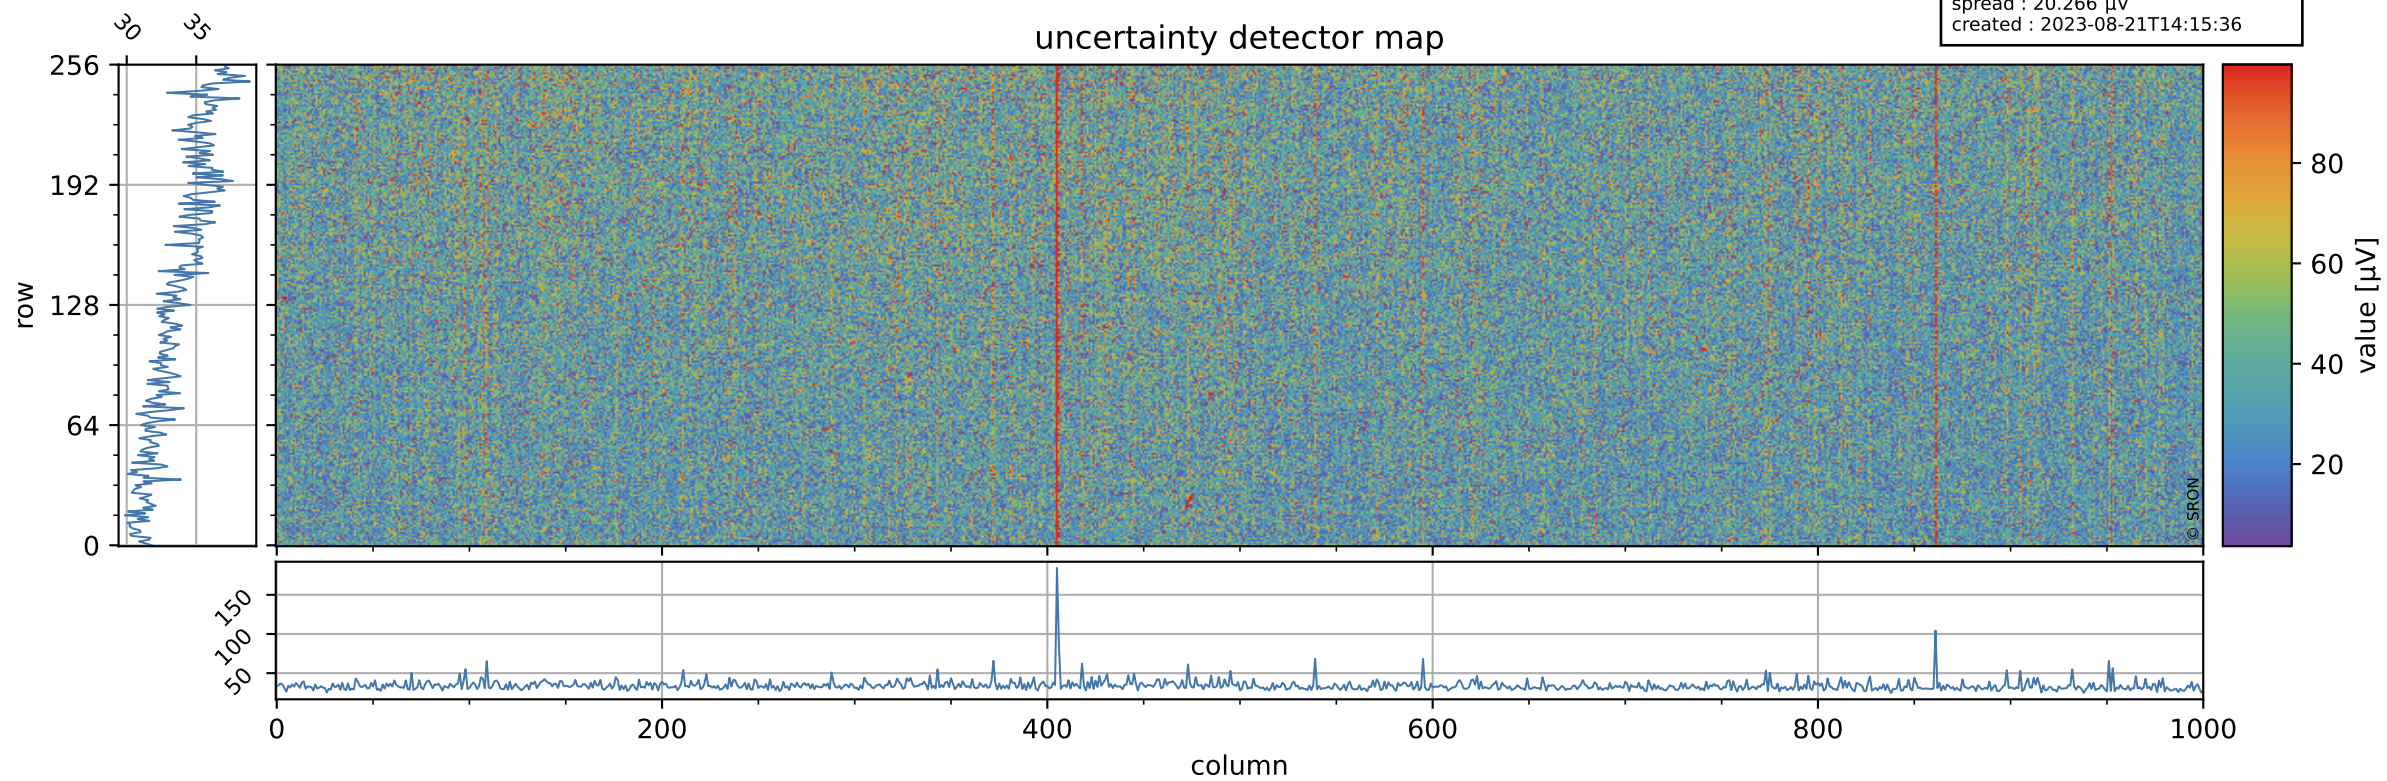

Tropomi SWIR offset (official)

orbits : 19 in [3652, 3697]
coverage : 2018-06-27 / 2018-06-30
median : 0.52602 V
spread : 0.035939 V
created : 2023-08-21T14:15:36

value detector map

Tropomi SWIR offset (official)

orbits : 19 in [3652, 3697]
coverage : 2018-06-27 / 2018-06-30
median : 34.271 μV
spread : 20.266 μV
created : 2023-08-21T14:15:36

Tropomi SWIR offset (official)

orbits : 19 in [3652, 3697]
coverage : 2018-06-27 / 2018-06-30
median : -0.0028776 mV
spread : 0.32804 mV
created : 2023-08-21T14:15:37

value compared with SWIR offset CKD

Tropomi SWIR offset (official) ground-tracks of Sentinel-5P

orbits : 19 in [3652, 3697]
coverage : 2018-06-27 / 2018-06-30
created : 2023-08-21T14:15:37

Tropomi SWIR offset (official)

orbits : [2827, 3697]
coverage : 2018-04-30 / 2018-06-30
created : 2023-08-21T14:15:37

trend of detector median & temperatures